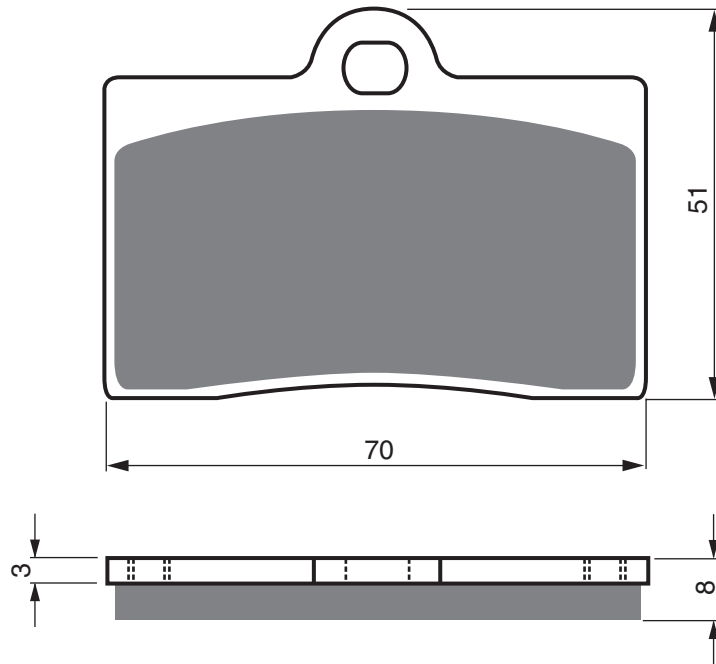

AD

S3

**S33
RACING**

GP5

GP6

GP7

GPR

APRILIA

RS4	50	(4T) (J.Juan Calipers)	2011 - 2020	FL
RS4	125	(4T) (J.Juan Calipers)	2011 - 2020	FL
RS	250		1995 - 1997	FL FR
B	500	CR	2002 - 2002	FL
B	500	MT	2002 - 2002	FL

BENELLI

666	125	Born in Hell	1998 - 1999	FL

BETA

	125	Jonathan	2000 - 2001	FL
	125	Jonathan	2002 - 2005	FL
	350	Euro	2003 - 2006	FL
	350	Jonathan	2003 - 2006	FL

BIMOTA

		Various Models	1989 - 2003	FL
	992	Tesi 2D	2004 - 2006	FL FR

BORILE

B	500	CR	2002 - 2004	FL
B	500	MT	2002 - 2002	FL

BREMO RACING CALIPERS

		20 4756 52/62 - 4 Piston P4 30/34 @ 40mm Spacing (Single pin pad fixing)	-	FL
		20 5165 55/68 Goldline 4 Piston P4 30/34 @ 40mm Spacing (Single pin pad fixing)	-	FL

CAGIVA

	125	Mito	1993 - 2010	FL
	125	Planet (3 Spoke Wheels)	1998 - 2003	FL
	125	Planet (6 Spoke Wheels 2nd Series)	1998 - 2003	FL
	125	Planet (6 Spoke Wheels/ST Series)	1998 - 2003	FL
	125	Raptor	2003 - 2010	FL
N1	125		1997 - 1997	FL
	500	Mito	2007 - 2007	FL FR
	600	River	1995 - 1999	FL

CANNONDALE

S	440		2003 - 2003	FL

CCM

CR	40	Cafe Racer (Handlebar Fairing)	2007 - 2008	FL
CR	40	S Cafe Racer (Full Fairing)	2007 - 2009	FL

DUCATI

	400	Monster	1995 - 1997	FL FR
	400	Supersport (Single Disc)	1993 - 1997	FL
	400	Supersport (Twin Disc)	1993 - 1997	FL FR
	549	cc Supermono	1993 - 1995	FL FR
	600	Monster (Single Disc)	1993 - 1999	FL
	600	Monster (Twin Disc)	1993 - 1997	FL FR
	600	Monster City/City Dark	1999 - 1999	FL
	600	Monster Dark	1998 - 1999	FL
	600	Supersport (Single Disc)	1991 - 1997	FL
	620	Multistrada Dark (Single Disc/Twin Pin Pad Fixing)	2006 - 2006	FL