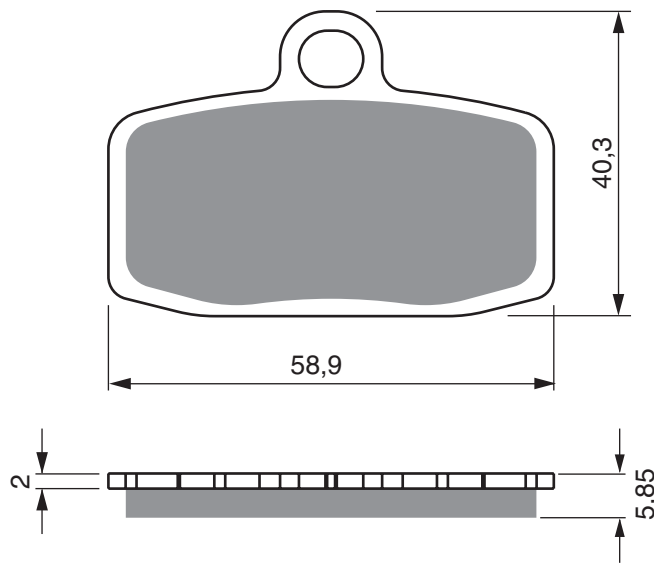

PART NUMBER

308

AD

K5

S3

**S33
RACING**

JOTAGAS

JTG	JT	2012 - 2012	FL

SHERCO

ST	80	2T (Formula caliper)	2013 - 2014	FL
ST	125	2T (Formula caliper)	2013 - 2014	FL
ST	250	2T (Formula caliper)	2013 - 2014	FL
ST	290	2T (Formula caliper)	2013 - 2014	FL
ST	290	Cabastany Replica (2T/Formula Caliper)	2012 - 2012	FL
ST	305	2T (Formula caliper)	2013 - 2014	FL

EQUIVALENTS OEM

470 13 030 000	BT 60000 63012	4252

Disc Brake Pads