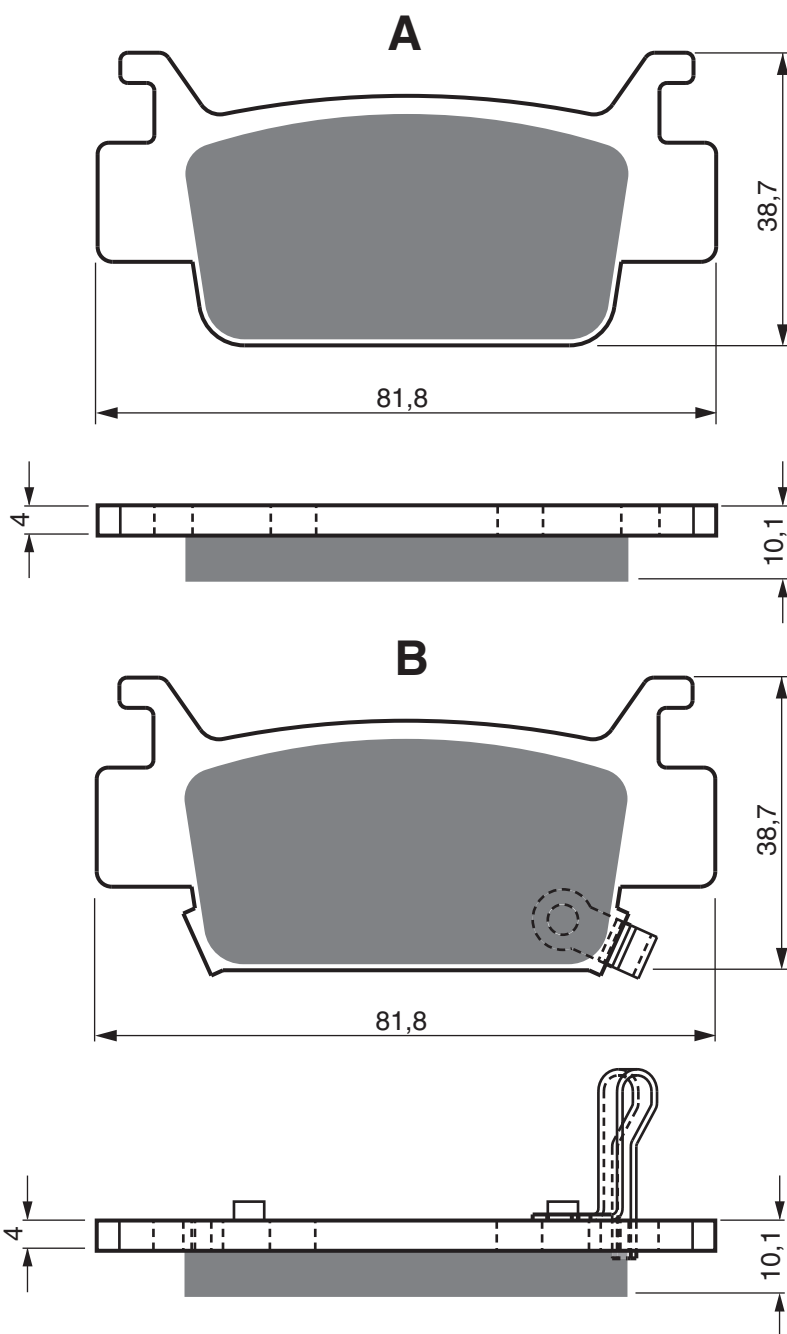

Disc Brake Pads

PART NUMBER

240

AD

K1

K5

K5-LX

S3