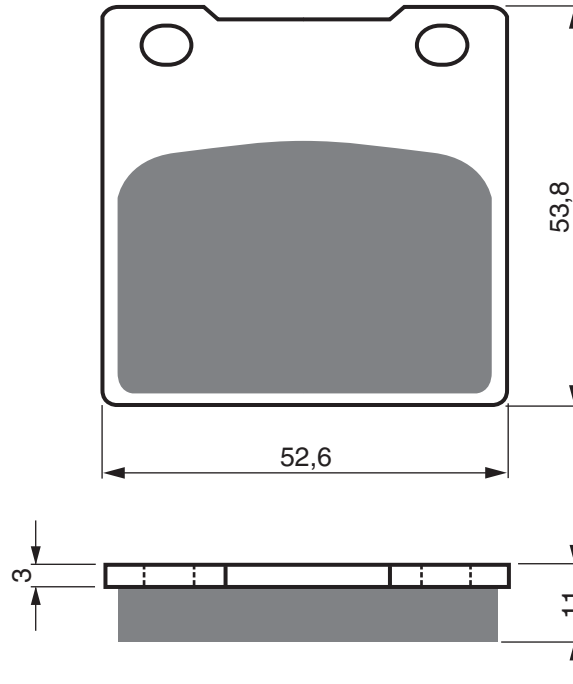

PART NUMBER

068

AD

S3

**S33
RACING**

HONDA

CB	250	RSA/RSD	1981 - 1984	FL
CB	250	T/N/NA/NB/NDB/NDC	1978 - 1982	FL
CM	250	TB	1981 - 1981	FL
CB	400	A Honda-Matic	1979 - 1979	FL
CB	400	T	1978 - 1978	FL FR
CB	650	Z/B	1979 - 1981	FL FR
CB	750	KZ	1980 - 1980	FL FR

EQUIVALENTS OEM

45105 413 003	45105 413 305	45105 413 871	45105 425 003	45105 425 006	45105 471 006	45105 MA5 671
06455 425 405