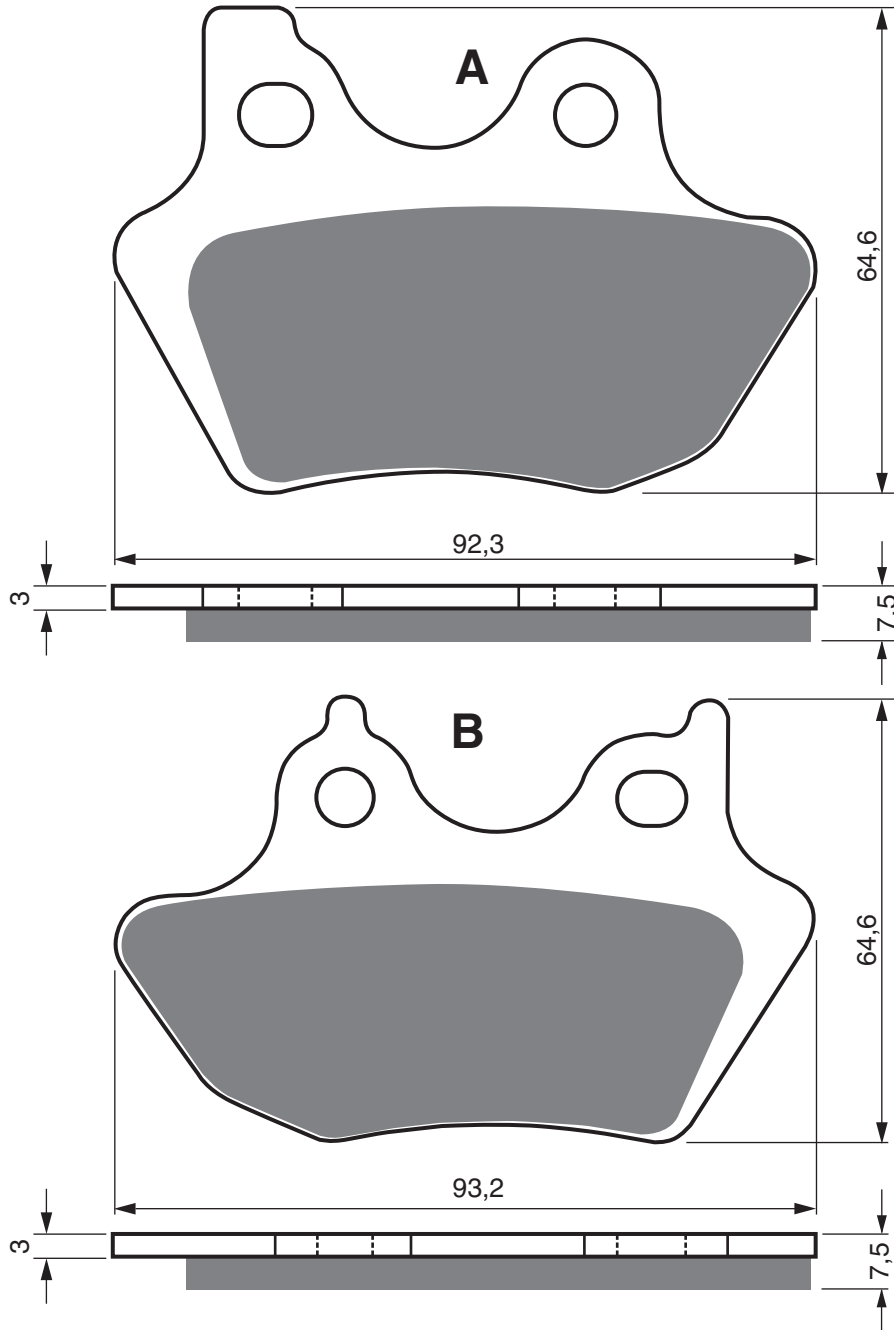

PART NUMBER

181

AD

S3

**S33
RACING**

HARLEY DAVIDSON

		Most Models (Check Application listings for details)		2003	2011	FL	RR
VRSCA/ VRSCB	V-Rod (Hayes Caliper)	2002	2005	FL	FR	RR	
XL	883 R 100th Anniversary Edition	2003	2003	FL	FR	RR	
XL	883 Sportster Custom	1988	1999	FL	RL		
XL53c	883 Sportster Custom	2000	2003	FL	RR		
XLH	883 r Sportster Flat Track	2000	2003	FL	RR		
XLH	883 Sportster	2000	2003	FL	RL	RR	
XLH	883 Sportster Hugger	2000	2003	FL	RL	RR	
VRSCB	1130 V-Rod	2004	2005	FL	FR	RR	
XL	1200 C Sportster Custom	2000	2003	FL	RR		

XL	1200 S Sportster Sport	2000	2003	FL	FR	RR
FLHR	1450 Road King	2000	2007	FL	FR	RR
FLHRCi	1450 Road King Classic	2000	2007	FL	FR	RR
FLHRI	1450 Road King	2000	2004	FL	FR	RR
FLHRSI	1450 Road King Custom	2004	2004	FL	RR	
FLHT	1450 Electra Glide Standard	2000	2004	FL	FR	RR
FLHTC	1450 Electra Glide Classic	2000	2004	FL	FR	RR
FLHTCI	1450 Electra Glide Classic	2000	2004	FL	FR	RR
FLHTCUI	1450 Ultra Classic Electra Glide	2000	2004	FL	FR	RR
FLSTC	1450 Heritage Softtail Classic	2000	2004	FL	RR	
FLSTF	1450 Fat Boy	2000	2004	FL	RR	
FLSTS	1450 Heritage Springer	2000	2003	RR