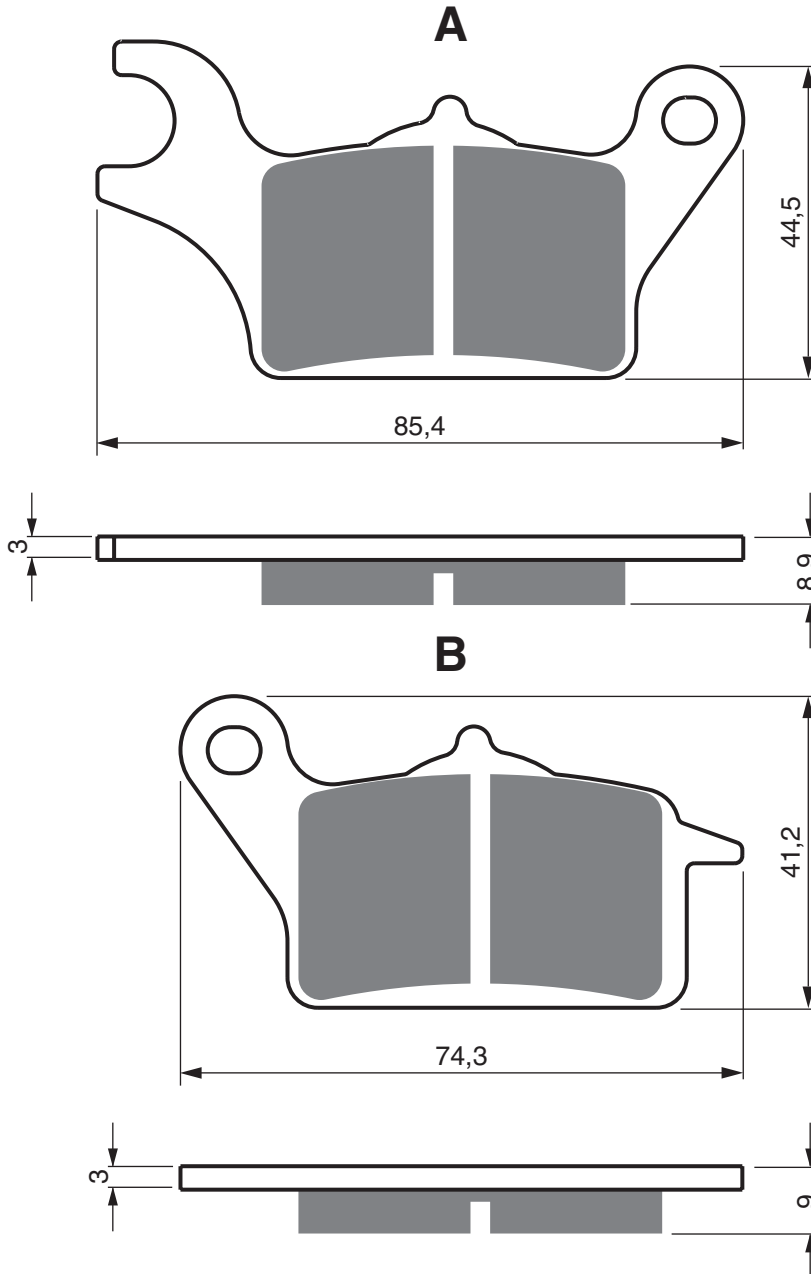

MW	125	Tricity Scooter	2014 - 2016	FR
MWS	125	Tricity Scooter (3 Wheeler)	2017 - 2018	FR

EQUIVALENTS OEM

2CM F5805 10

PART NUMBER

358

AD

S3

**S33
RACING**