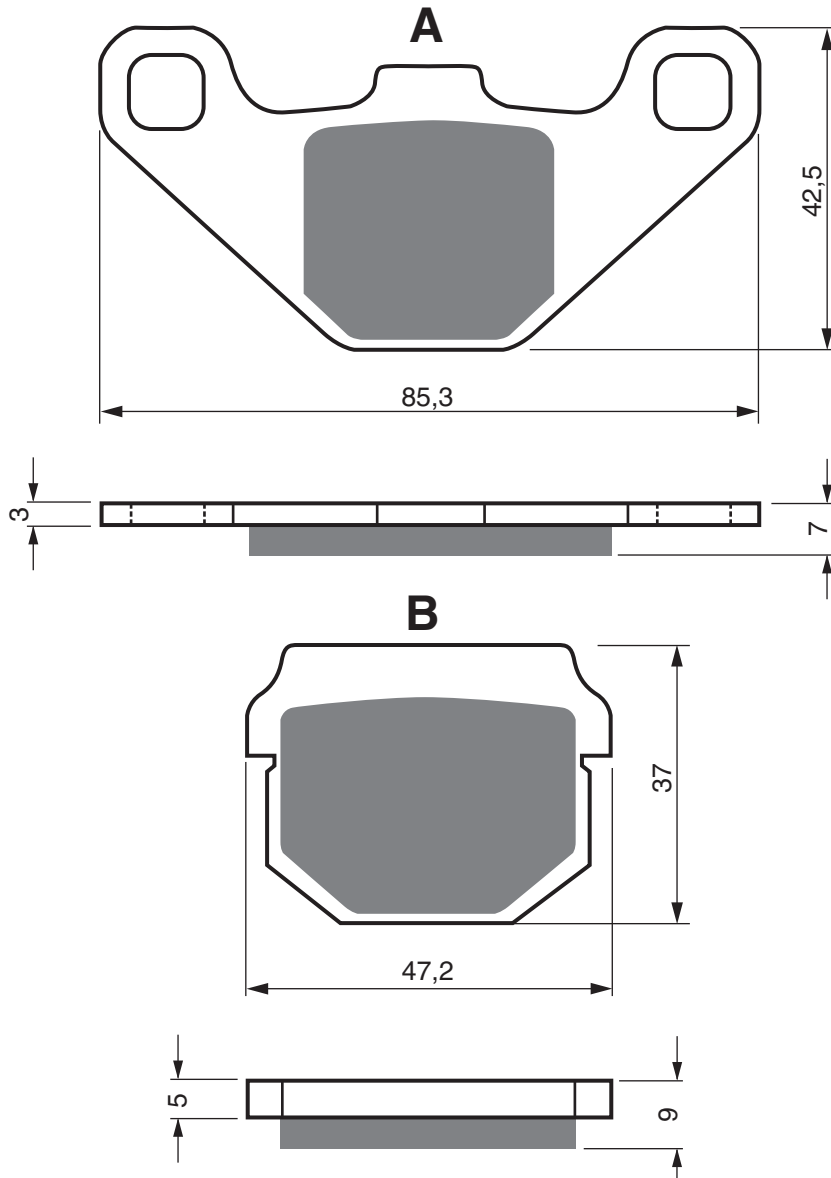

PART NUMBER

047

AD K1 K5 S3

ADLY

50	Cosy	2002 - 2006	FL
50	Jet	1996 - 1996	FL
50	Predator	2002 - 2006	FL FR
AT	50 Air Tech 1	2008 - 2009	FL
NB	50 Noble	2008 - 2010	FL
P50	50 Panther	2002 - 2009	FL
RS	50 Supersonic	2006 - 2008	FL FR RR
RT	50		FL
SF	50 Silver Fox	2006 - 2009	FL
SS	50 1/11 Supersonic	2004 - 2005	FL
TB	50 Thunderbike	2008 - 2010	FL
80	Cosy	2002 - 2006	FL
100	Jet	1996 - 1999	FL
100	Panther	2002 - 2009	FL

100	Predator	2002 - 2006	FL	FR
RT	100		FL	
SS	100 1/11 Supersonic	2004 - 2005	FL	
GK	125 Buggie	2003 - 2007	RR	
NB	125 Noble B (Rear drum model)	2008 - 2010	FL	
NB	125 Noble D (Rear Disc Model)	2008 - 2009	FL	RR
SS	125 B/D Supersonic	2004 - 2005	FL	RR
TB	125 Thunderbike (Rear Disc Model)	2001 - 2001	FL	RR
TB	125 Thunderbike (Rear Drum Model)	2001 - 2001	FL	
150	Crossroad Quad	2007 - 2009	FL	FR RR
150	Crusader Quad	2006 - 2006	FL	FR RR
150	Interceptor	2006 - 2006	FL	FR RR
150	Sport Quad	2008 - 2009	FL	FR RR
300	Crusader Quad	2005 - 2007	FL	FR RR
300	Interceptor	2005 - 2007	FL	FR RR

Disc Brake Pads