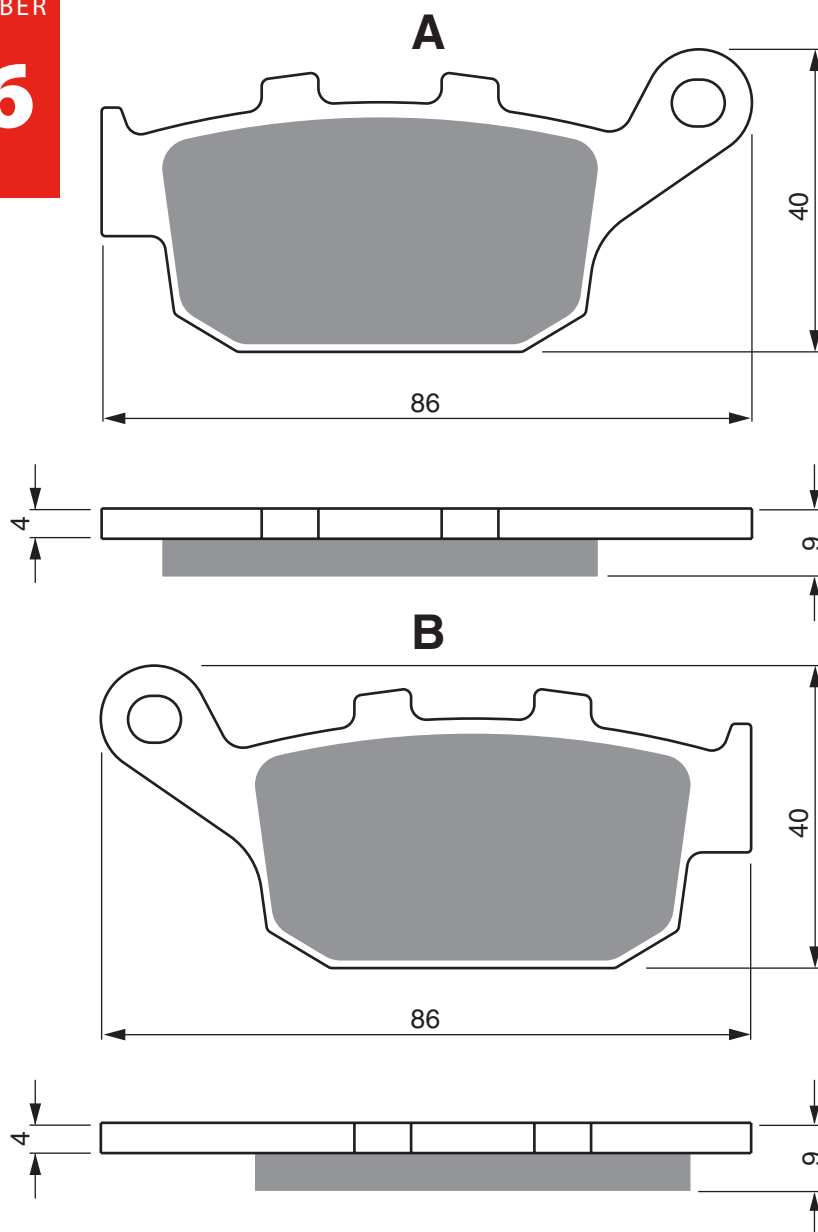

PART NUMBER

306

AD   **S3**   **S33 RACING**

HONDA

CBR	250	RAB/RAC (ABS)	2011 - 2013	RR
CBR	250	RB/RC (Non ABS)	2011 - 2013	RR
CB	300	F AC (ABS)	2015 - 2017	RR
CB	300	FA AC (ABS)	2018 - 2020	RR
CB	300	R AC	2018 - 2021	RR
CBR	300	R (Non ABS)	2018 - 2020	RR
CBR	300	RA (ABS)	2014 - 2021	RR
CMX	300	Rebel	2018 - 2020	RR
CMX	300	Rebel (ABS)	2018 - 2020	RR
CBR	400	RRL/RRN/RRR (NC29) Gull-Arm	1990 - 1994	RR
CB	500	F (Non ABS)	2013 - 2020	RR
CB	500	FA (ABS)	2013 - 2020	RR
CB	500	FD/FE/FF (Non ABS)	2013 - 2020	RR
CMX	500	REBEL (ABS)	2018 - 2020	RR
CMX	500	REBEL (Non ABS)	2018 - 2020	RR
CB	650	F (ABS)	2014 - 2020	RR
CB	650	FE/FG	2014 - 2016	RR
CB	650	R AC	2019 - 2021	RR
CB	650	RA AC	2019 - 2020	RR
CBR	650	F (Non ABS)	2014 - 2020	RR
CBR	650	FA (ABS)	2014 - 2020	RR

CBR	650	R 2AC	2018 - 2020	RR
CBR	650	RA 2AC	2018 - 2020	RR
ADV	750	H (X-ADV DCT)	2017 - 2021	RR
NC	750	D Integra Scooter DCT	2014 - 2015	RR
NC	750	S (ABS)	2014 - 2018	RR
NC	750	S (Non ABS)	2014 - 2015	RR
NC	750	S DCT (ABS)	2014 - 2018	RR
NC	750	X (ABS)	2014 - 2021	RR
NC	750	X (Non ABS)	2014 - 2015	RR
NC	750	X DCT (ABS)	2014 - 2021	RR

SINNIS

RSX	125		2019 - 2020	RR

SUZUKI

DL	250	V- Strom AL8/AL9 (ABS)	2018 - 2021	RR
GSX	250	RL7/RL8	2017 - 2018	RR
GW	250	FL5 Inazuma	2015 - 2015	RR
GW	250	L3 Inazuma	2013 - 2013	RR
SFV	650	AK9/AL0/AL1/AL2/AL3/AL4/AL5 (ABS)	2009 - 2015	RR
SFV	650	K9/LO/L1/L2/L3/L4/L5 Gladius	2009 - 2015	RR
SV	650	AL7/AL8/AL9 (ABS)	2016 - 2021	RR
SV	650	X AL8/AL9 (ABS)	2018 - 2021	RR

EQUIVALENTS OEM

69101 44850	06435 KYJ 901	69100 48820	06435 MOZ JO1	06435 MGS D31	06435 MGZ J01

Disc Brake Pads