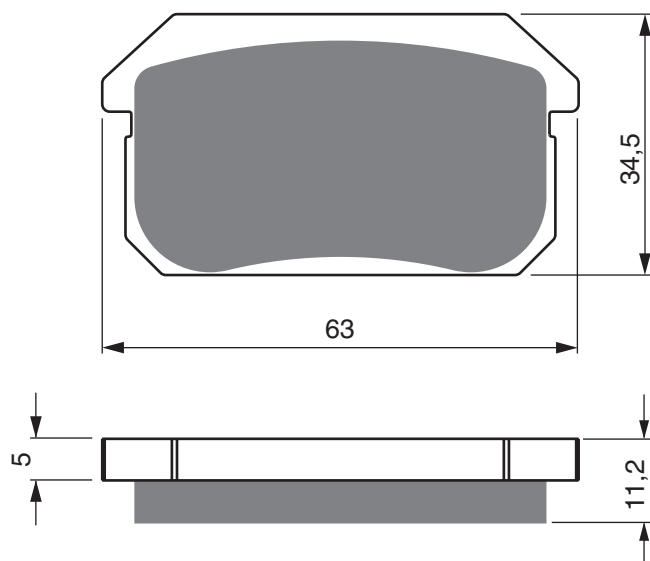

PART NUMBER

283

AD

K1

K5

S3

S33
RACING

A

B