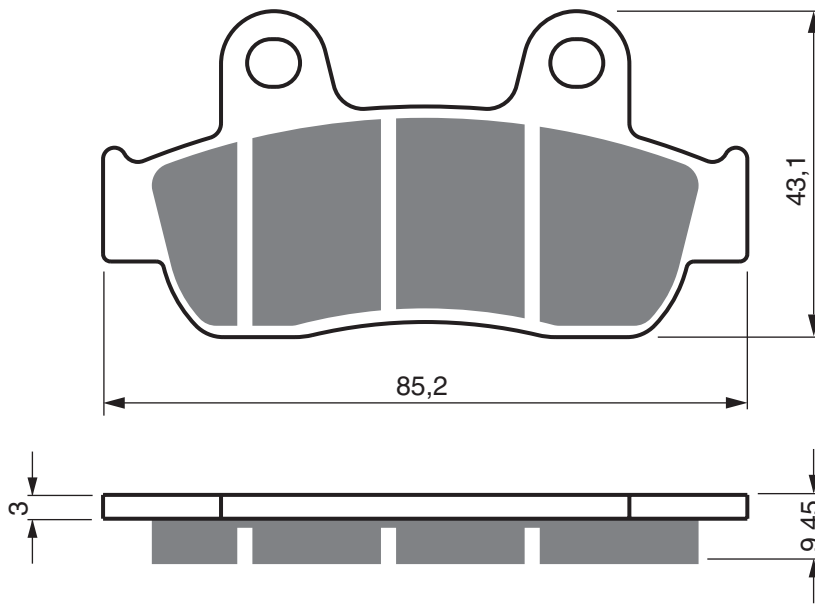

PART NUMBER

350

AD

S3

HONDA

111	Spacy (SCR1105WHF) - Korea	2015 - 2015	FL
112	Spacy (SCR1105WHF) - Turkey	2015 - 2015	FL
125	Elite (CHA1253WHE) - Argentina	2014 - 2014	FL
125	Elite (CHA1253WHE) - Colombia	2014 - 2014	FL
125	Elite (CHA1253WHE) - General Export KM/H	2014 - 2014	FL
125	Elite (CHA1253WHE) - Latin America	2014 - 2014	FL
125	Elite (CHA1253WHE) - South Africa	2014 - 2014	FL

EQUIVALENTS OEM

06455-KSY-902