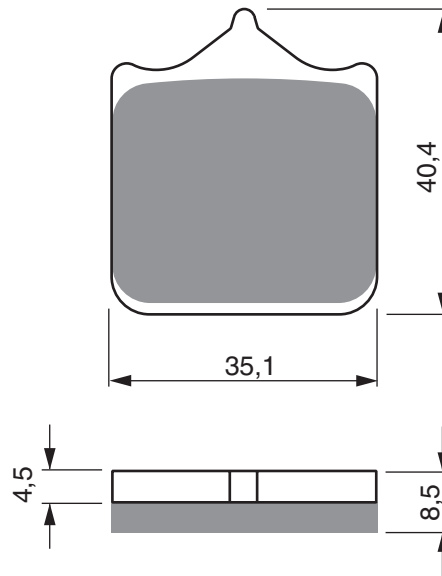

PART NUMBER

304

AD

S3

S33
RACING

GP5

GP6

GP7

1 set = 4 pcs

ATTENTION:

For BMW S1000RR always use GOLDfren brake 304 with 4,5 mm thick backing plate.

Never use GOLDfren brake 177 with backing plate 3.00 mm thick.

BMW

S	1 000	R Naked (K47)	2014 - 2018	FL	FR
S	1 000	R/RR (Models Fitted with Forged Race Wheels - 7 Spoke Type)	2010 - 2018	FL	FR
S	1 000	RR (K46) (Disc Has fixed bobbins)	2010 - 2018	FL	FR

TRIUMPH

	765	Daytona Moto 2	2020 - 2020	FL	FR
	1 050	Speed Triple (4 Pad Brembo F/Caliper /255mm R/Disc/ABS) - From VIN461332	2011 - 2016	FL	FR
	1 050	Speed Triple (4 Pad Brembo F/Caliper /255mm R/Disc/Non ABS) - From VIN 461332	2011 - 2016	FL	FR
	1 200	Bonneville Speed Twin (Liquid Cooled)	2019 - 2020	FL	FR

EQUIVALENTS OEM

34 11 7 714 800

T2025247

T2025290