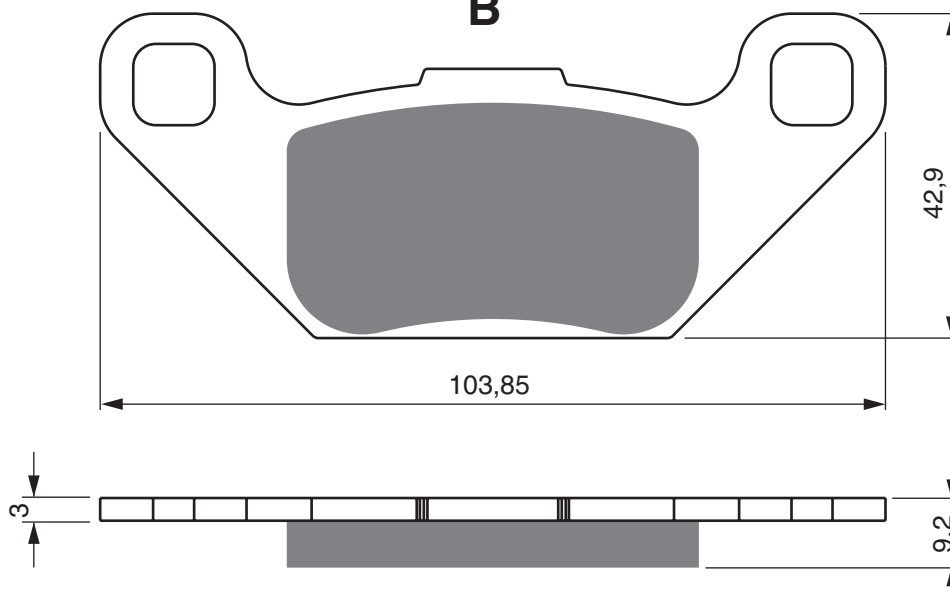

ADLY

220	Crossroad Sentinel Quad		RR
280	Canyon Quad	2008 - 2009	RR
280	Hurricane Quad	2008 - 2009	RR
300	Canyon Quad	2008 - 2009	RR
300	Crossroad Sentinel Quad	2008 - 2009	RR
300	Hurricane Quad	2008 - 2009	RR
300	Interceptor Quad	2008 - 2008	RR
300	Utility	2005 - 2007	RR
RS	300 Quad	2007 - 2008	RR
XS	300 Quad	2007 - 2008	RR
	320 Hurricane Quad	2008 - 2009	RR
	320 SQuad	2008 - 2008	RR
	500 SQuad	2008 - 2008	RR

CPI

XS	250 Quad	2006 - 2009	RR

EXPLORER

300	Ranger 2x4/4x4	2008 - 2009	RR

HAMMERHEAD BUGGIES

ES	150 S Supersport 11 R	2008 - 2009	RR

PGO

BR	200 Bugrider	2007 - 2012	RR
	250 Bug		RR
BR	250 E Bugrider	2005 - 2012	RR

QUADZILLA

CVT	150 E	2010 - 2011	RR
XRV	250 (Off road)	2006 - 2007	RR
XRV	250 E	2006 - 2007	RR
QZ	300 E 4x4		PB
RL	300 Buggie	2007 - 2008	RR
	320 E 4x4	2007 - 2008	RR
CVT	320 E	2007 - 2011	RR
QZ	320 E 4x4	2009 - 2009	PB

EQUIVALENTS OEM

7-020-022	43120 256 000	32176F	32176G	B74074-100000

Disc Brake Pads