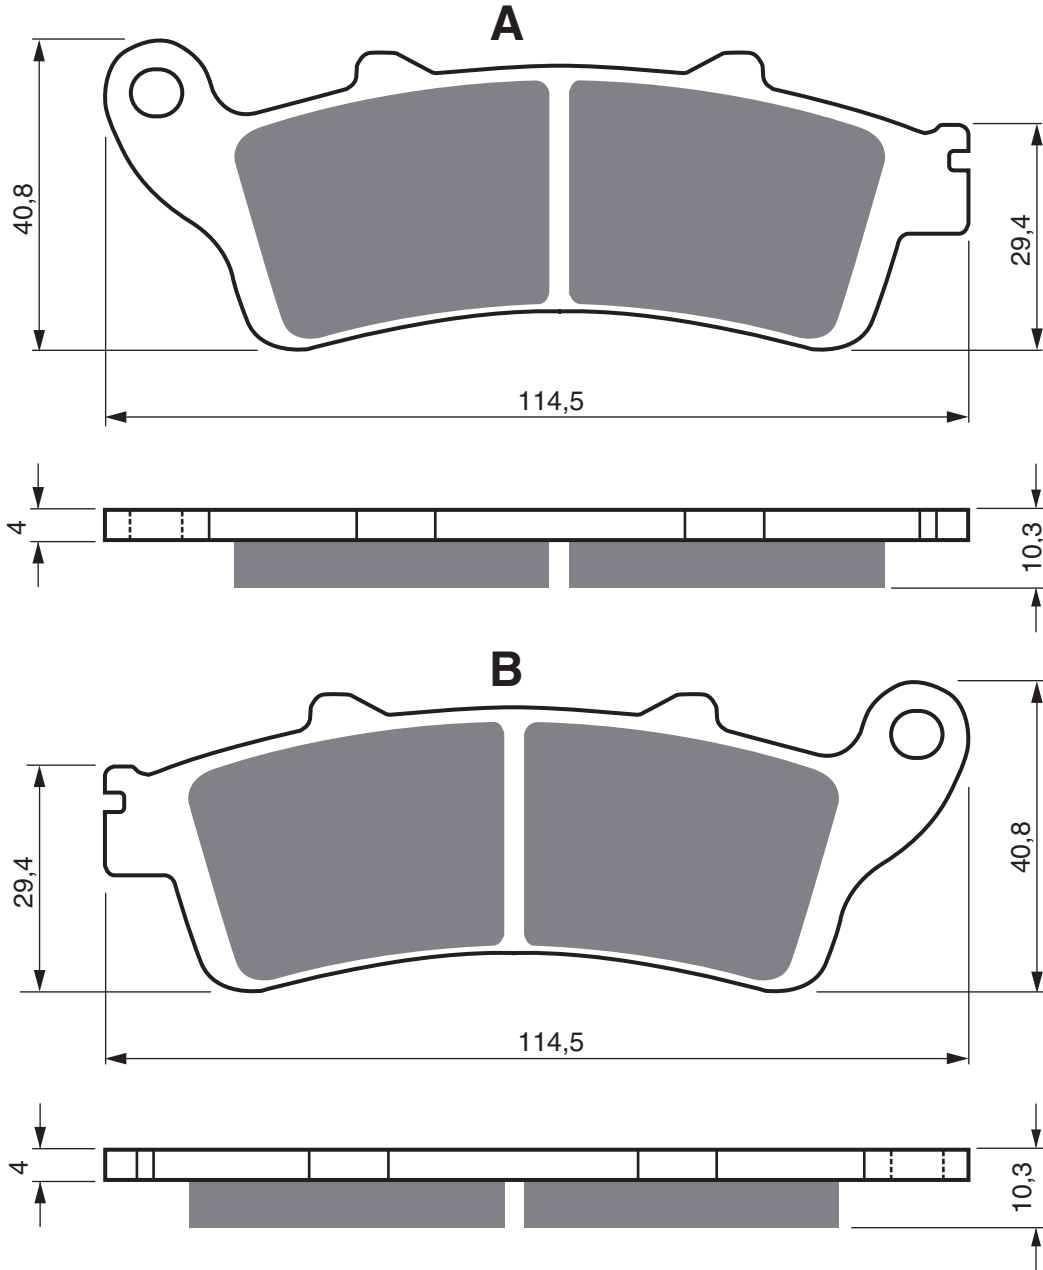

EQUIVALENTS OEM

3P6 W0045 00	1CR W0045 00	T2022395	202239
--------------	--------------	----------	--------

Disc Brake Pads

PART NUMBER

327

AD

S3

**S33
RACING**