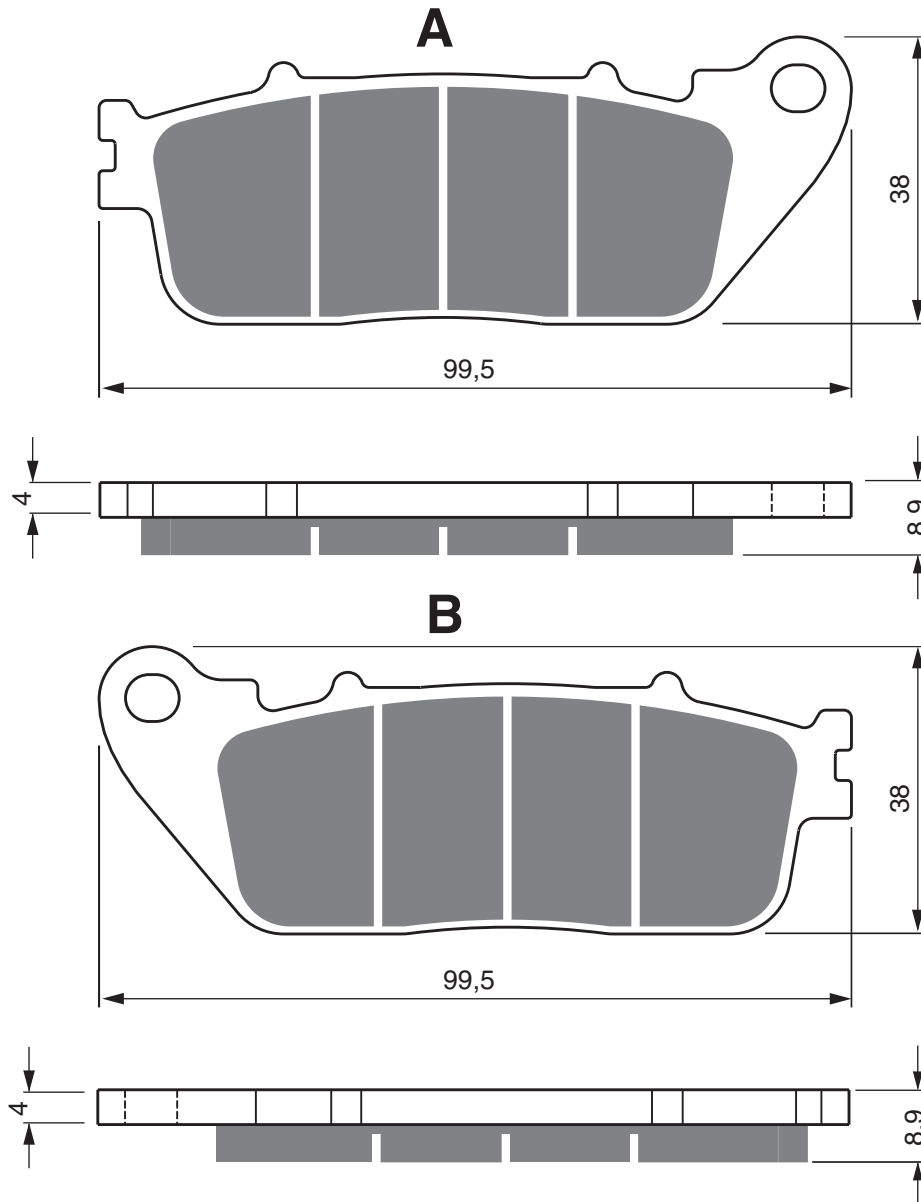

PART NUMBER

277

AD

S3

**S33
RACING**

HONDA

VFR	800	F (ABS)	2014 - 2018	RR
VFR	800	XB/XC/XD (Crossrunner ABS)	2011 - 2013	RR
VFR	800	XF/XG (Crossrunner/ABS)	2015 - 2016	RR
VFR	800	XH/XJ (Crossrunner/ABS)	2017 - 2018	RR
CB	1 000	R (ABS Model)	2009 - 2016	RR
CB	1 000	R (Non ABS Model)	2009 - 2015	RR
CB	1 000	R	2017 - 2021	RR
VFR	1 200	FA	2010 - 2016	RR
VFR	1 200	FA GT	2014 - 2015	RR

EQUIVALENTS OEM

06435 MFN D01	06435 MFN D11	06435-MJM-D01	06435 MFN D12	06435 MFN D02	06435 MGY 641