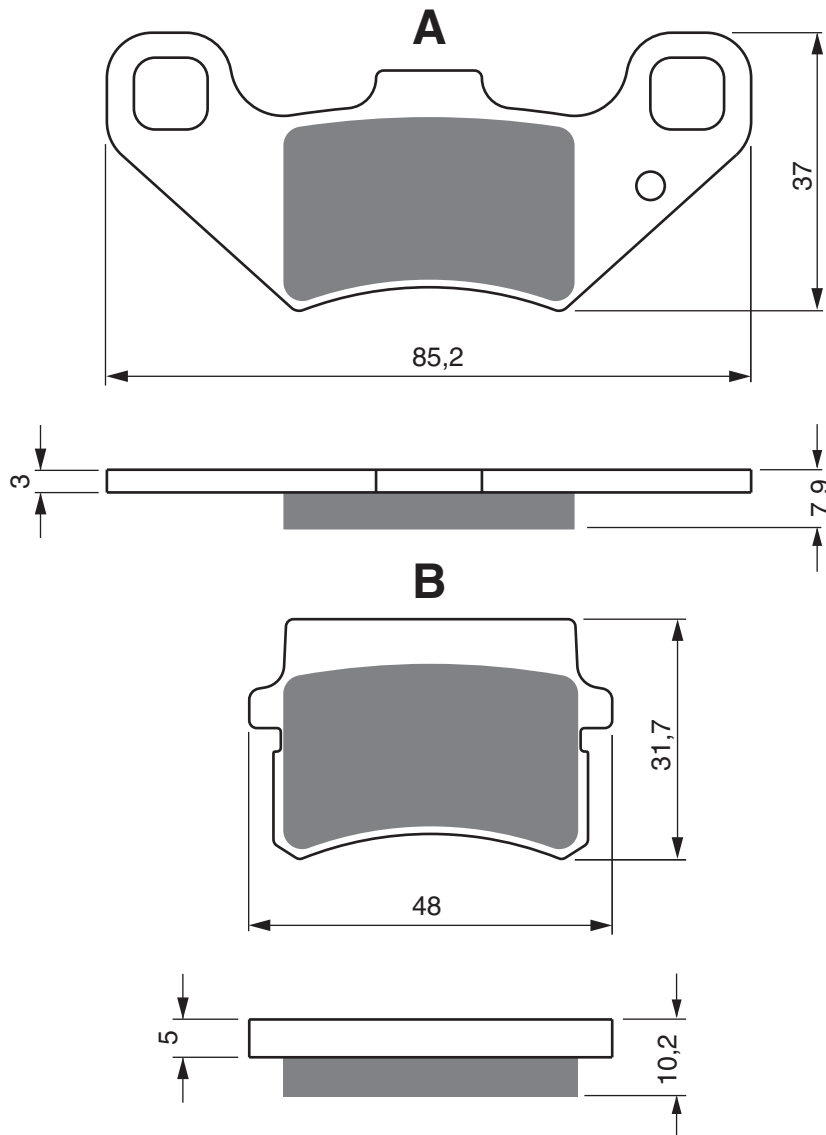

Disc Brake Pads

PART NUMBER

288

AD

K1

K5

S3

**S33
RACING**