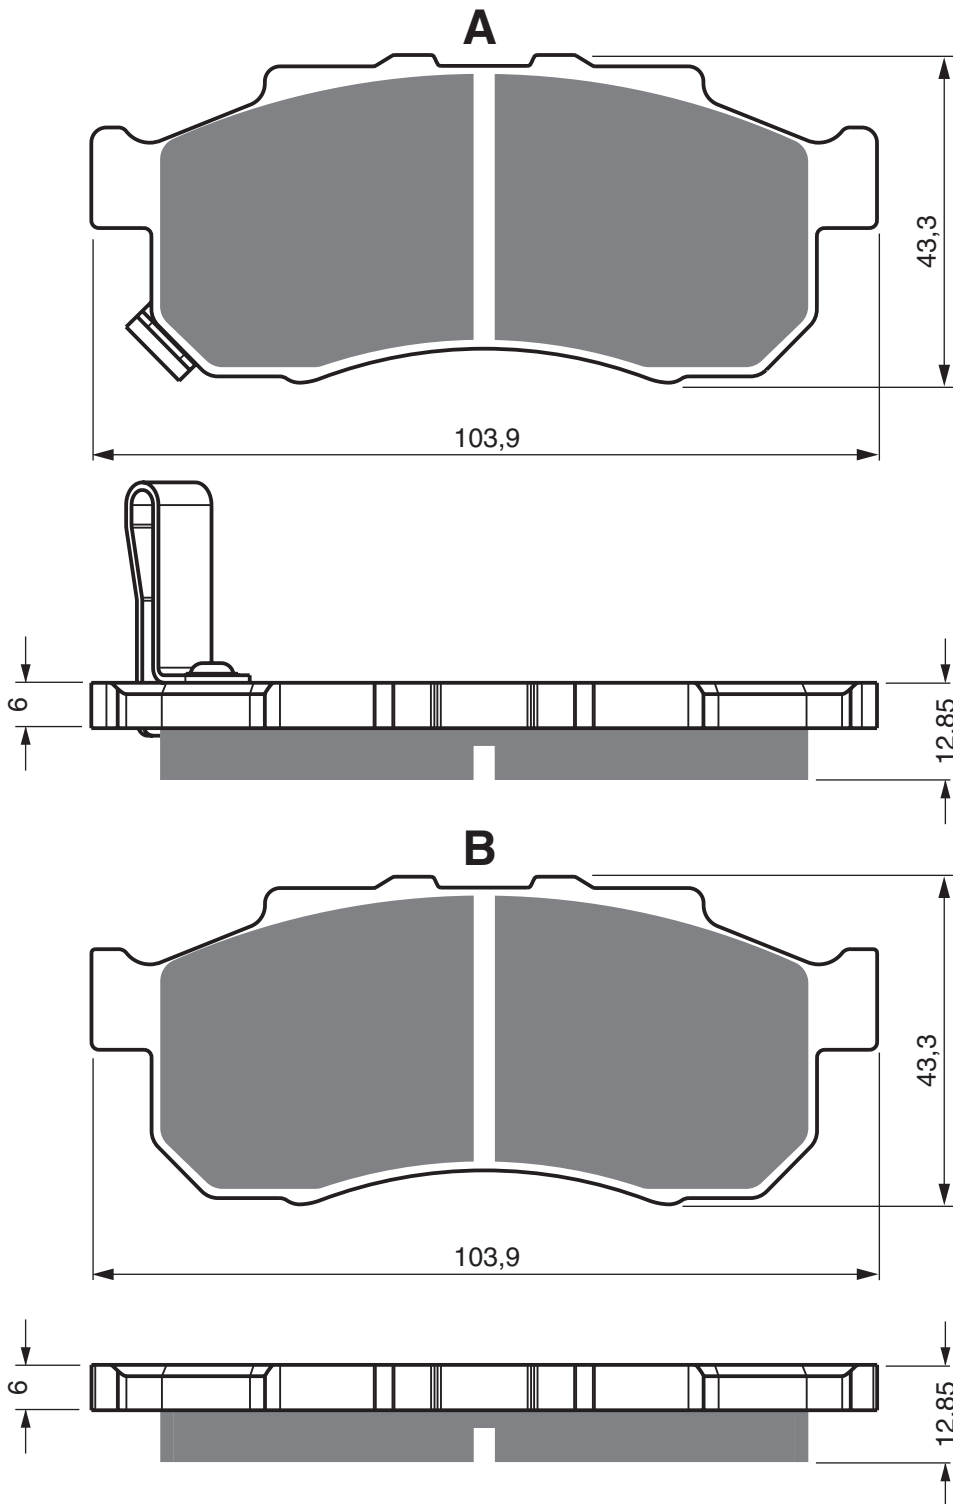

PART NUMBER

338

AD

K1

K5

S3

S33
RACING

HONDA