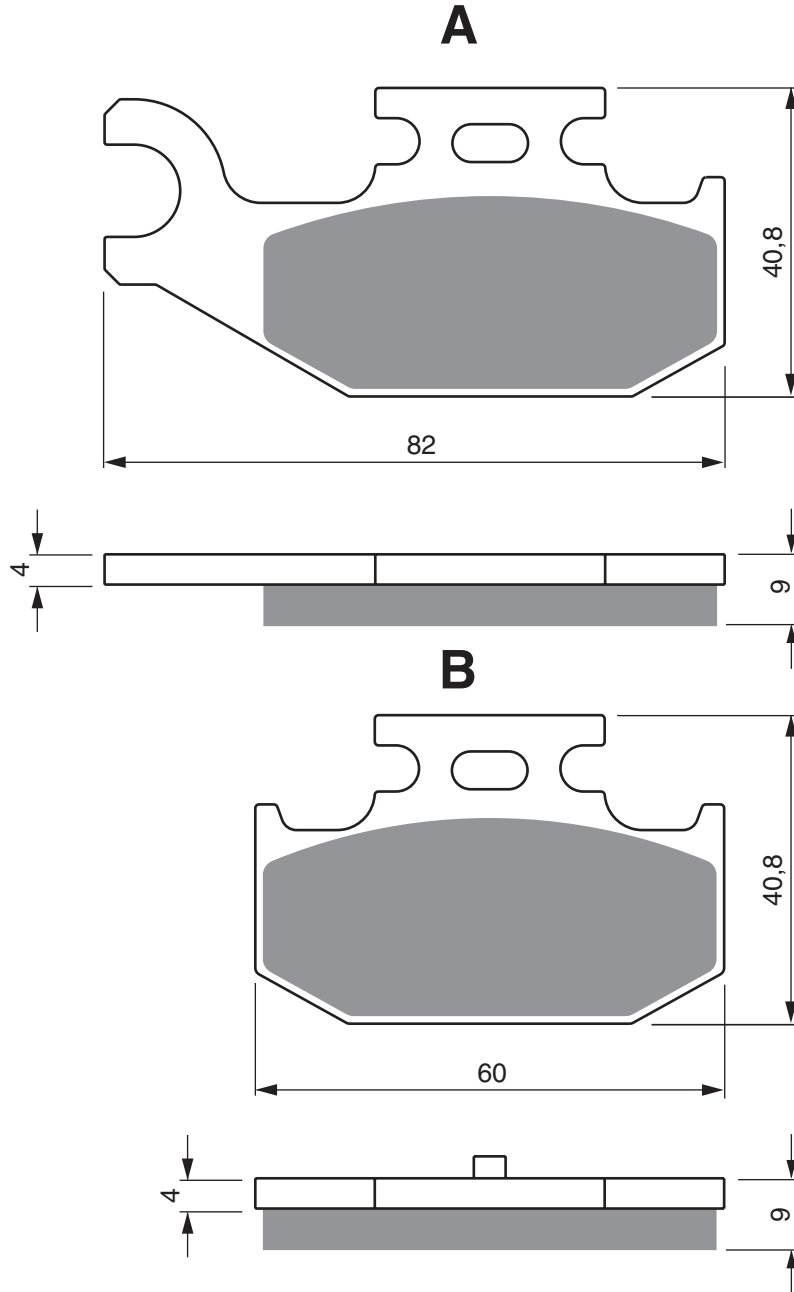

AD

K1

K5

S3

S33
RACING

YAMAHA

YXR	66	FAS/FAT Rhino 4x4 Side x Side	2004 - 2005	RR
YFM	700	RV/RW/RX/RV/RA/RB Raptor	2006 - 2012	RR

EQUIVALENTS OEM

1S3 W0046 00	5UG W0046 00	45802 115 0000	44203 115 0000