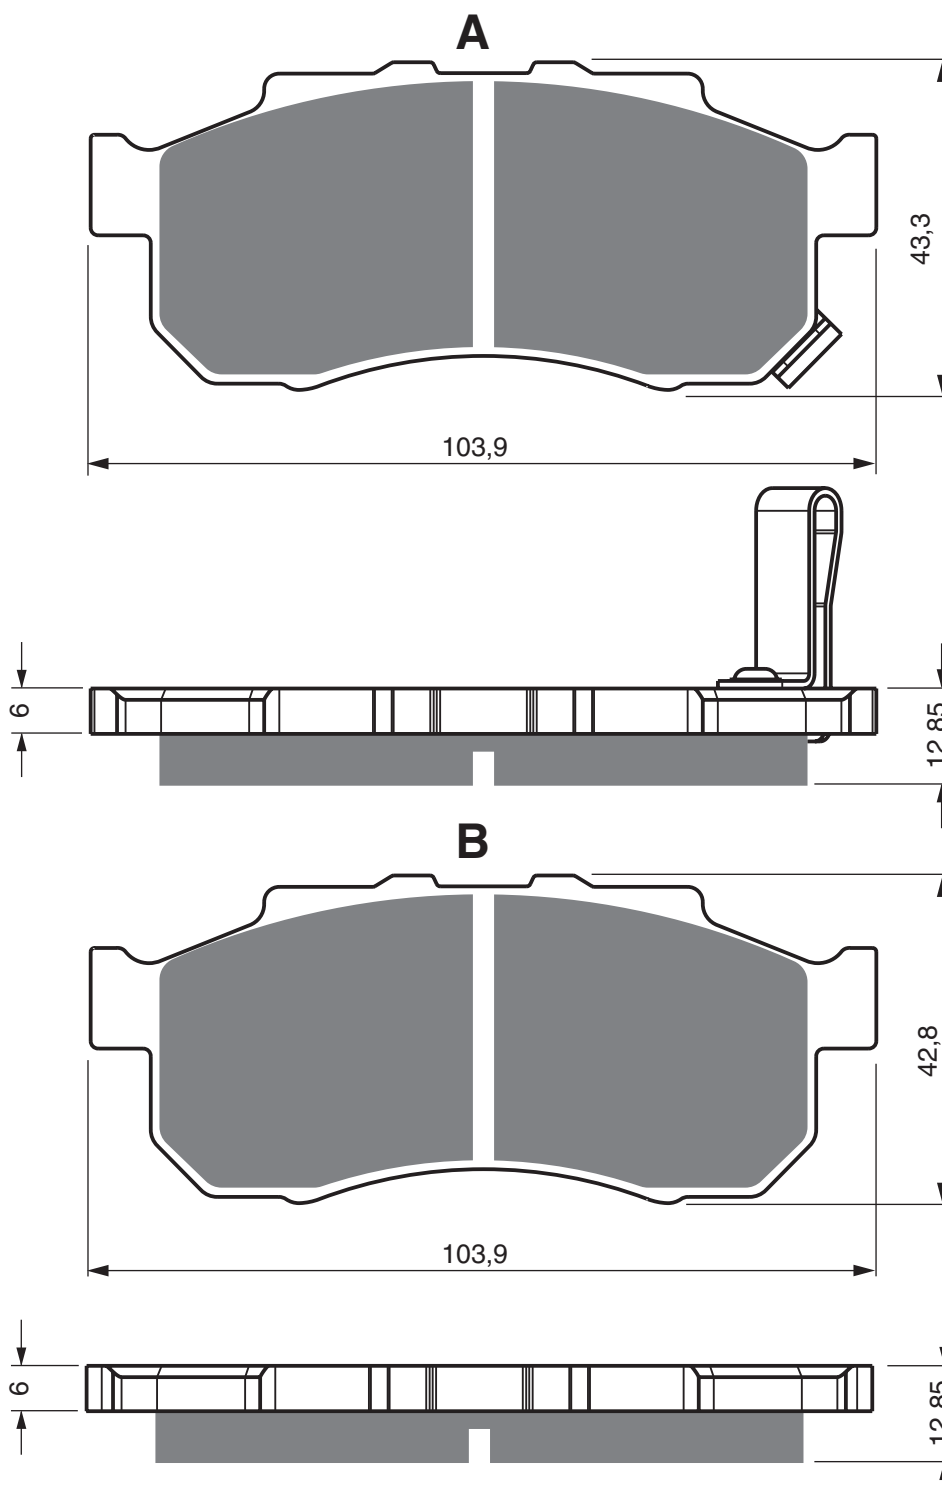

PART NUMBER

339

AD

K1

K5

S3

S33
RACING

HONDA

MUV 700 -9 Big Red Side x Side

2009 - 2009 FL

EQUIVALENTS OEM

06451 HL1 A01