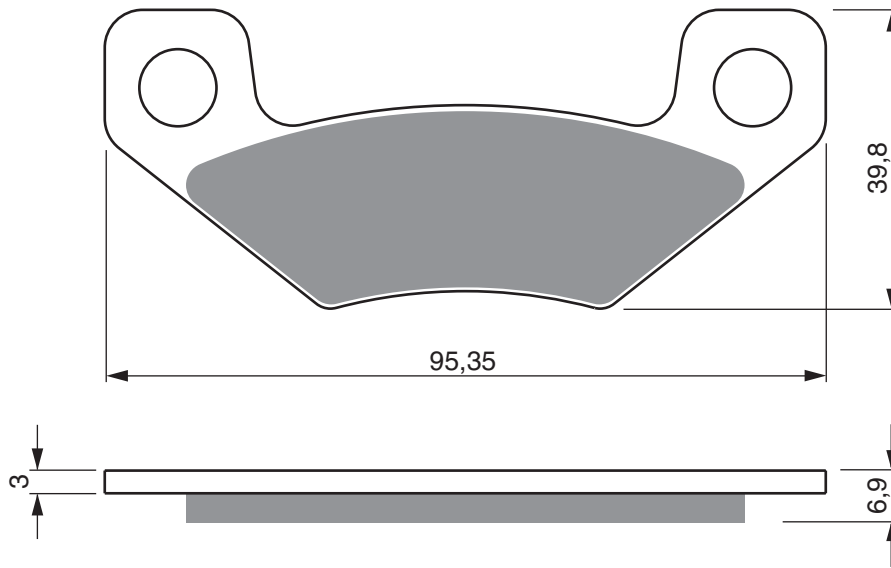

PART NUMBER

315

AD

K1

K5

S3

**S33
RACING**

CAN-AM

DS	450	(2x4/EFi)	2008 - 2015	RR
DS	450	X (2x4/EFi)	2008 - 2009	RR
DS	450	XXC/XXM	2010 - 2015	RR

CLUB CAR

	294	Carryall	2004 - 2006	FL

XRT 1 500

2004 - 2006 FL

CUSHMAN

	800	Cushman Hauler	2012 - 2018	FL
	1 200	Cushman Hauler	2012 - 2015	FL

EZ-GO

	E-Z-GO Express S6	2012 - 2019	FL
	E-Z-GO TXT G5	2008 - 2019	FL

JOHN DEERE

	Gator HPX (all models)	2004 - 2005	FL	RR	
HPX	4x4 (Diesel) (SN040000)	2010 - 2010	FL	FR	RR
HPX	4x4 Gator (Diesel)	2010 - 2010	FL	RR	
HPX	4x4 Gator (Petrol)	2010 - 2011	FL	FR	RR
HPX	4x4 Gator (Petrol)	2010 - 2011	PB		
HPX	4x4/4x4 Trail Gator (Petrol)	2010 - 2011	FL	FR	RR

EQUIVALENTS OEM

VGA 12182	VGA 12183	705600485	Z150-9261	705600 711