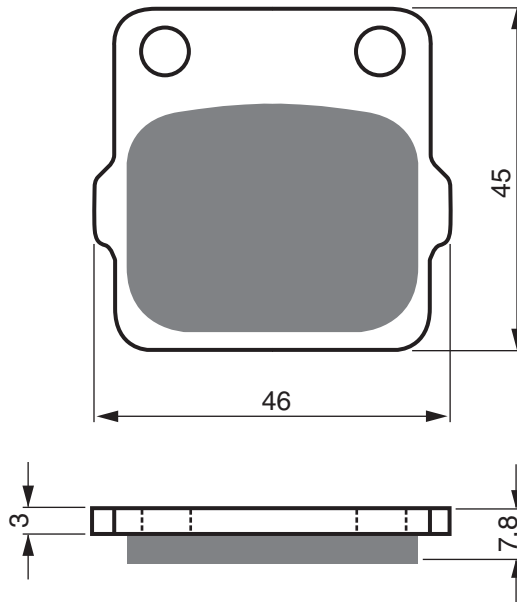

- AD
- K1
- K5
- K5-LX
- S3
- **S33**
  RACING

ARCTIC CAT

DVX	400	Sport (2x4)	2004 - 2008	FL	FR
DVX	400	TS Sport	2006 - 2007	FL	FR

HM

CRE	80		1998 - 2002	FL	
CR	85	R/R2	2003 - 2007	FL	
CR	150	R/R2	2007 - 2009	FL	

HONDA

CR	80	RG/RH/RJ/RK/RL/RM	1986 - 1991	FL	
CR	80	RN/RR/RS/RT/RBT/RV/RBV/RW/RBW/RX/RBX/RY/RBY/R1/RB1/R2/RB2	1992 - 2002	FL	
CR	85	R3/RB3/R4/RB4/R5/RB5/R6/RB6/R7/RB7	2003 - 2007	FL	
CRF	150	R Small wheel (FR 17"/RR 14")	2007 - 2020	FL	
CRF	150	RB Big wheel (FR 19"/RR 16")	2007 - 2020	FL	
ATC	200	XD	1983 - 1983	FL	RR
ATC	250	RC	1982 - 1982	FL	
ATC	250	RD	1983 - 1984	FL	RR
TRX	250	EX1/2/3/4/5/6/7/8	2001 - 2008	FL	FR
TRX	250	X9/XA/XB	2009 - 2011	FL	FR
TRX	300	EX 1/2/3/4/5/7/8	2001 - 2008	FL	FR RR
TRX	300	EX P/R/S/T/V/W/X/Y	1993 - 2000	FL	FR RR
TRX	300	X9	2009 - 2009	FL	FR RR
TRX	400	EXX/EXY/EX1-EX8	1999 - 2008	FL	FR RR
TRX	400	X9	2009 - 2009	FL	FR RR
TRX	420	All Models	2014 - 2019	FL	FR
TRX	420	FA9/FAA/FAB Fourtrax Auto 4WD	2009 - 2011	FL	FR
TRX	420	FE7/FE8/FE9FEA/FEB 4WD Fourtrax ES	2007 - 2011	FL	FR
TRX	420	FM7/FM8/FM9/FMA/FMB 4WD Fourtrax	2007 - 2011	FL	FR
TRX	420	FPA9/FPAA/FPBA Fourtrax Auto Power Steering	2009 - 2011	FL	FR
TRX	420	FPM9/FPMA/FPMB Fourtrax 4WW Power Steering	2009 - 2011	FL	FR

TRX	420	TE7/TE8/TE9 Fourtrax ES 2WD	2007 - 2009	FL	FR
TRX	420	TM7/TM8/TM9/TMA/TMB Fourtrax 2WD	2007 - 2011	FL	FR
TRX	500	All Models	2014 - 2019	FL	FR
TRX	500	FAC Fourtrax Foreman AT 2/4WD	2012 - 2012	FL	FR
TRX	500	FEC Fourtrax Foreman ES 2x4 WD	2012 - 2012	FL	FR
TRX	500	FMC Fourtrax Foreman S 2/4WD	2012 - 2012	FL	FR
TRX	500	FPAC Fourtrax Foreman 2/4 WD	2012 - 2012	FL	FR

HUSQVARNA

CR	125		1992 - 1994	RR	
WR	125		1992 - 1994	RR	
CR	250		1992 - 1994	RR	
WR	250		1992 - 1994	RR	
TE	350		1992 - 1994	RR	
CR	360		1992 - 1994	RR	
WR	360		1992 - 1994	RR	
TC	610		1992 - 1994	RR	
TE	610		1992 - 1994	RR	

KAWASAKI

KX	80	L1-L3/N2/N3/R1-R6/T1-T6	1988 - 1996	RR	
KX	80	R7/W1/W2/W3	1997 - 2000	RR	
KX	85	(FR 17"/RR 14")	2001 - 2020	RR	
KX	85	(FR 19"/RR 16")	2001 - 2020	RR	
KX	100	A1/A2/B1/B2/B3	1988 - 1994	RR	
KX	100	B5-B6	1995 - 1996	RR	
KX	100	B7/C1/C2/C3	1997 - 2000	RR	
KSF	250	A1-A18 (KFX 250 Mojave)	1987 - 2004	RR	
KXT	250	B2 Tecate - 3 Wheel Model	1987 - 1987	RR	
KEF	300	B1/B2/B3 Lakota Sport	2001 - 2003	RR	
KSF	400	A1/A2/A3/A6F (KFX400)	2003 - 2006	FL	FR
KFX	450	R Quad (KSF 450 B8F/B9F/BAF/BBF/BCS/BDF/BEF)	2008 - 2014	RR	

Disc Brake Pads