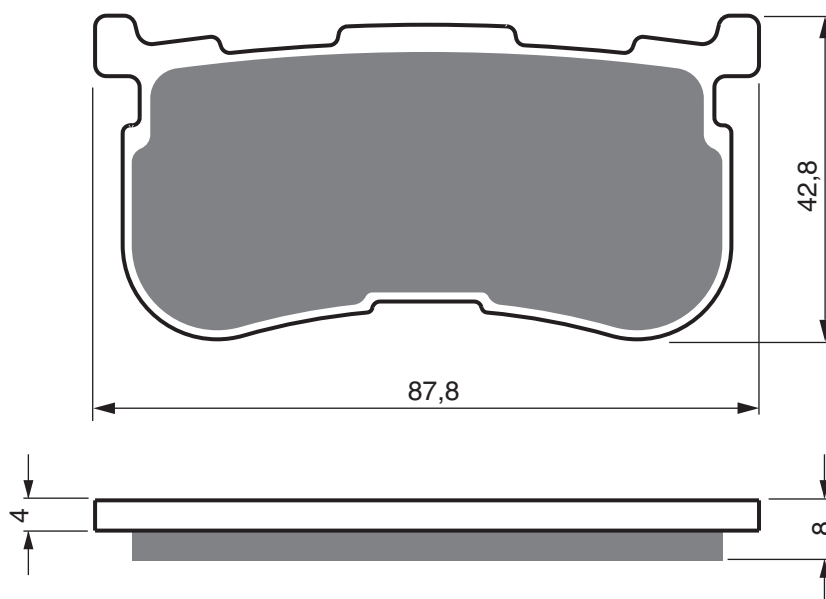

PART NUMBER

353

AD

S3

S33
RACING

1 set = 4 pcs

HARLEY DAVIDSON

FLHTCUTG	Tri Glide Ultra Trike Anniversary	2018 - 2018	RR
FLHTCUTG 1 690	Trike Tri Glide Ultra	2014 - 2020	RR
FLRT	1 690 Freewheeler Trike	2015 - 2020	RL RR

EQUIVALENTS OEM

41 300 033