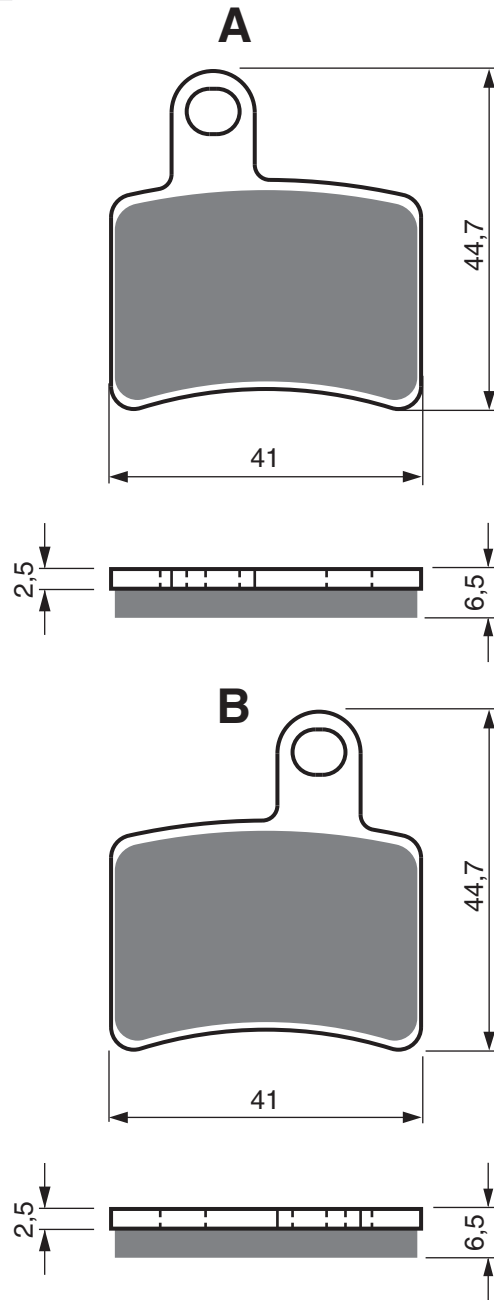

PART NUMBER

228

AD

S3

**S33
RACING**

BETA

EVO	80	Senior	2009 - 2020	RR
REV	80		2008 - 2008	RR
REV 3	125		2006 - 2008	RR
REV 3	200		2006 - 2008	RR
REV	250	4T	2007 - 2008	RR
REV3	250		2005 - 2008	RR
REV3	270		2005 - 2008	RR

EQUIVALENTS OEM

25-25363

25-25373