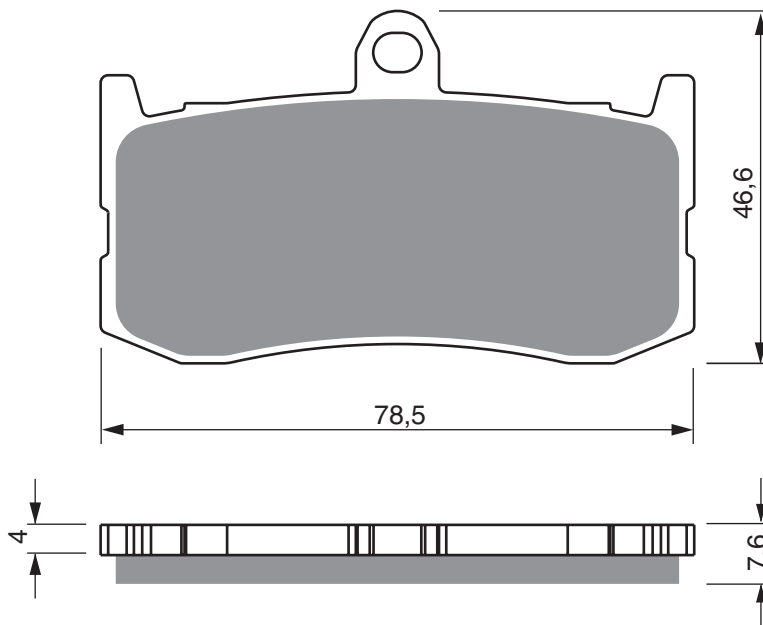

PART NUMBER

296

AD

S3

S33
RACING

GP5

GP6

GP7