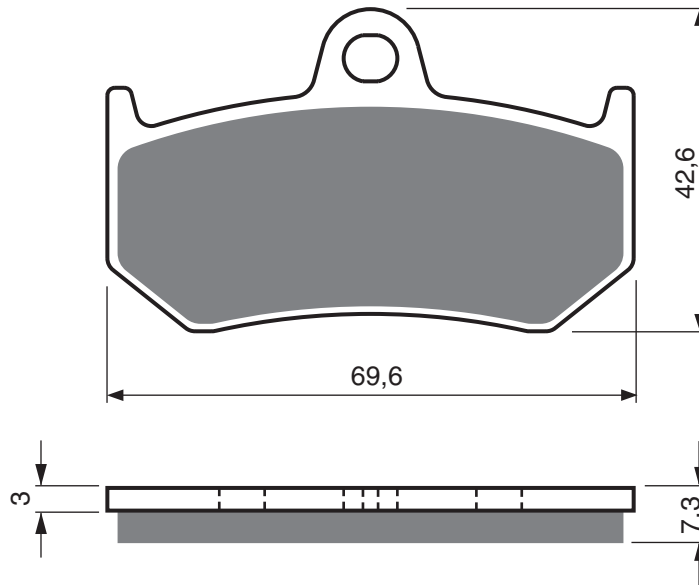

PART NUMBER

235

AD

S3

**S33
RACING**

MV AGUSTA

750	Brutale Oro F4	2003 - 2005	RR
750	Brutale S F4	2003 - 2005	RR
F4	750 SPR	2001 - 2004	RR
F4	750 SPR Senna	2001 - 2003	RR
F4S	750 (Mono Posto)	1999 - 2004	RR
F4S	750 1+1 (Bi-Posto)	2001 - 2004	RR
	910 Brutale R (Brembo Calipers/4 pads)	2006 - 2008	RR
	910 Brutale S (Nissin Calipers)	2006 - 2008	RR
	920 Brutale	2011 - 2012	RR
	989 Brutale	2008 - 2009	RR
	990 Brutale R	2010 - 2011	RR
	998 Freccie Tricolori	2010 - 2010	RR
F4	998	2010 - 2015	RR
F4	998 R	2012 - 2015	RR
F4	998 RR	2010 - 2015	RR

F4	998	RR Corsa Corta	2012 - 2012	RR
F4	1 000	Ago	2005 - 2005	RR
F4	1 000	R	2006 - 2007	RR
F4	1 000	R 312 1+1	2007 - 2008	RR
F4	1 000	R 312 (Brembo 4 Pad Caliper from VIN 008065)	2008 - 2009	RR
F4	1 000	R 312 (Brembo 4 piston caliper up to VIN 008064)	2007 - 2007	RR
F4	1 000	S (Mono Posto)	2004 - 2006	RR
F4	1 000	Ss 1+1 (Bi Posto)	2004 - 2006	RR
F4	1 000	Tamburini	2005 - 2005	RR
	1 078	Brutale RR	2008 - 2009	RR
F4	1 078	CC (Claudio Castiglioni)	2007 - 2008	RR
F4	1 078	RR 312	2009 - 2009	RR
	1 090	Brutale	2013 - 2015	RR
	1 090	Brutale R	2012 - 2015	RR
	1 090	Brutale RR	2010 - 2015	RR

EQUIVALENTS OEM

8000 82748