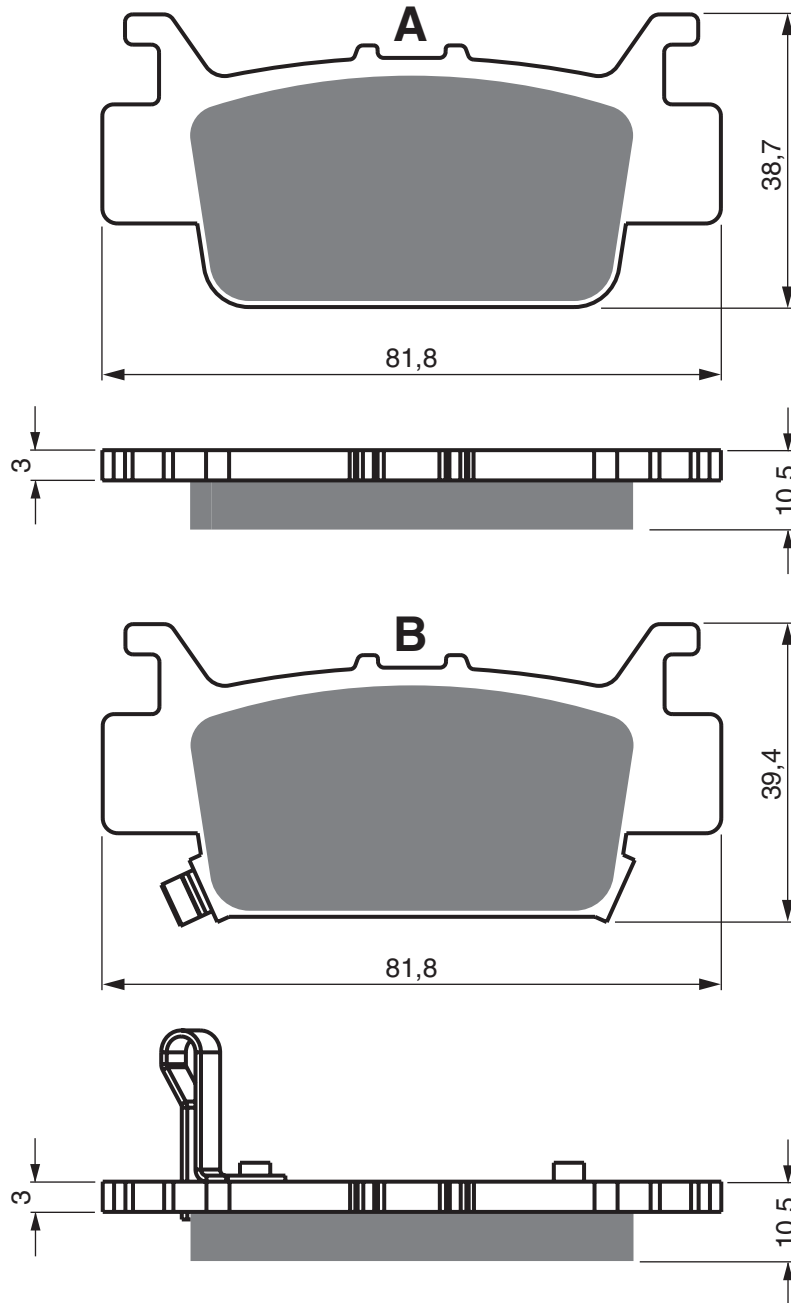

PART NUMBER

385

AD

K1

K5

S3

**S33
RACING**

HONDA

SXS	1 000	M3 Pioneer (3 Seater)	2016 - 2020	RR
SXS	1 000	M3P Pioneer (3 Seater)	2016 - 2020	RR
SXS	1 000	M5D Pioneer (5 Seater)	2016 - 2020	RR
SXS	1 000	M5L Pioneer (5 Seater)	2017 - 2020	RR
SXS	1 000	M5P Pioneer (5 Seater)	2016 - 2020	RR
SXS	1 000	S2R Talon (2 Seater)	2019 - 2021	RR

EQUIVALENTS OEM

06432-HL4-A01