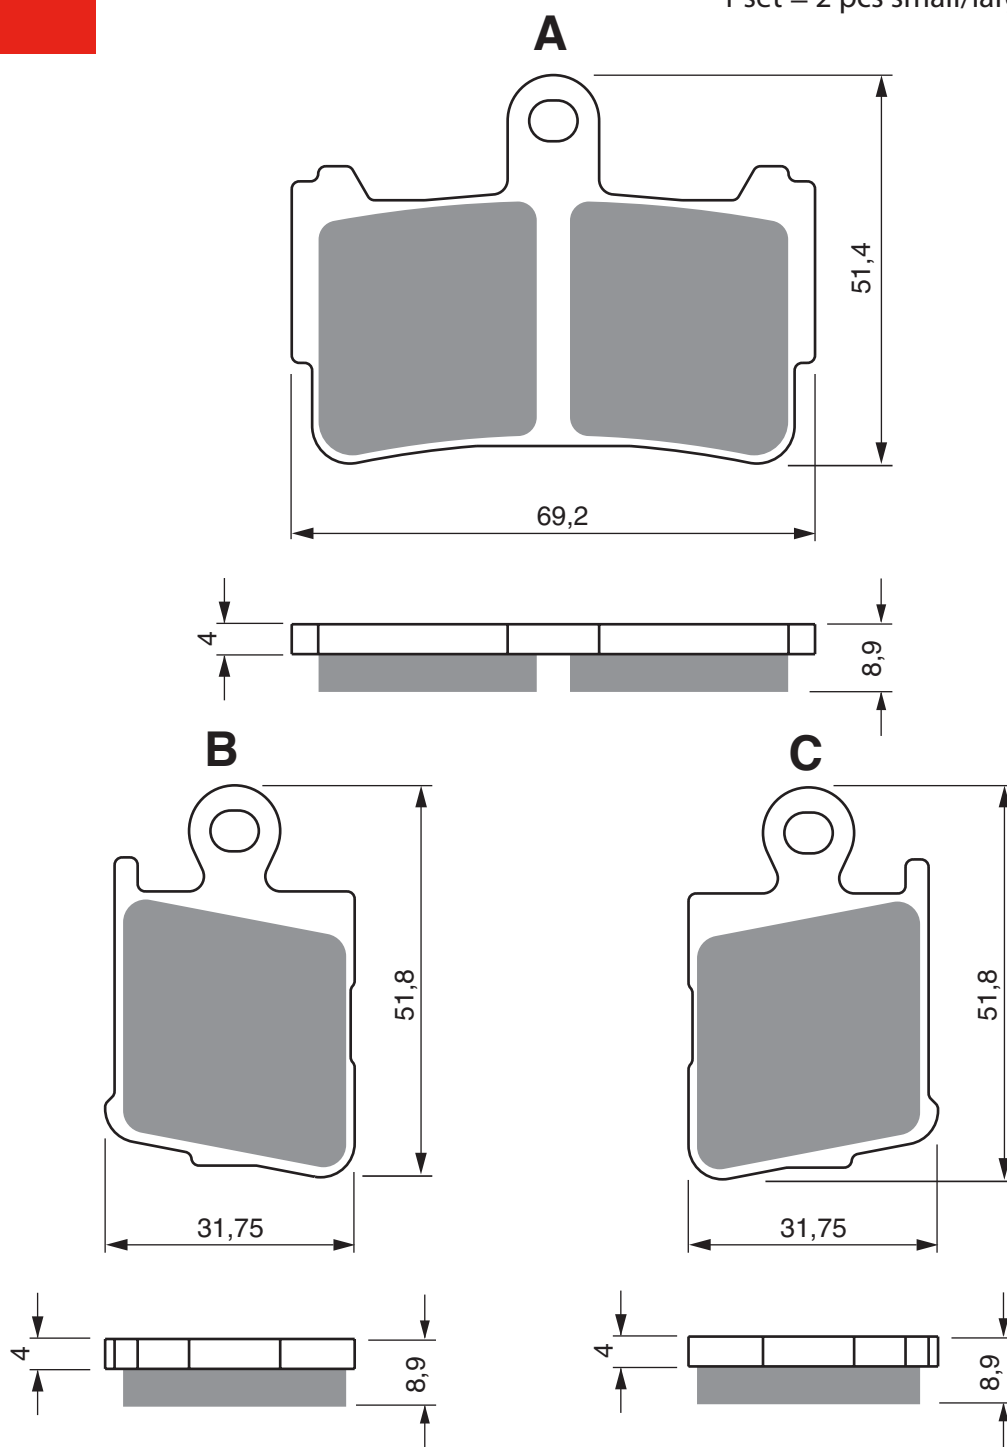

PART NUMBER

298

AD

S3

**S33
RACING**

GP5

GP6

GP7

1 set = 2 pcs small/large

HONDA

VFR	1200	FA	2010 - 2016	FL	FR
VFR	1200	FA GT	2014 - 2015	FL	FR
VFR	1200	FAD DCT	2010 - 2017	FL	FR
VFR	1200	FAD GT/DCT	2014 - 2015	FL	FR

EQUIVALENTS OEM

06435 MGE 006

06455 MGE 016