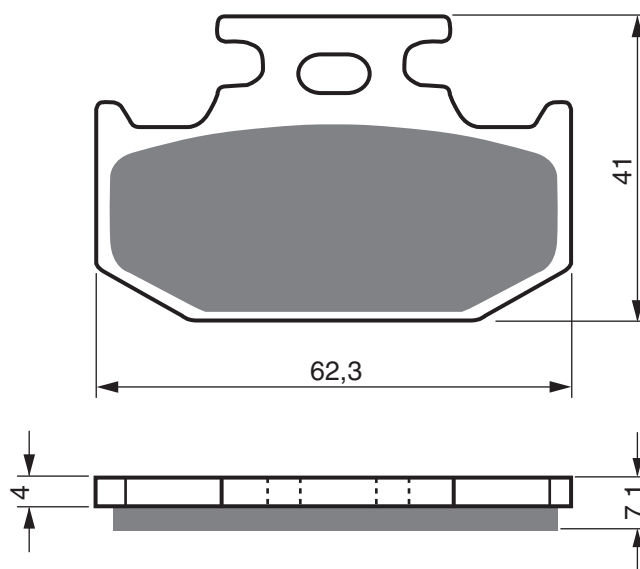

PART NUMBER

317

AD

S3

YAMAHA

YXC	700	E Viking VI EPS (YXC700PF/PXG/PXH/PXJ)	2015 - 2018	PB
YXM	700	E Viking EPS COMO (YXM70VPHG)	2016 - 2016	PB
YXM	700	E Wolverine R (YXE70WPHG)	2016 - 2016	PB
YXM	700	ES - Viking EPS SE (YXM700PSE)	2014 - 2016	PB
YXR	700	FA/FB/FD Rhino Side x Side	2011 - 2013	PB
YXR	700	Rhino 4x4 SE	2009 - 2009	PB
YXZ	1 000	R EPS (Side x Side) YXZ10PXG	2016 - 2016	PB
YXZ	1 000	R SE (Side x Side)	2016 - 2016	PB
YXZ	1 000	R SS (Side x Side)	2017 - 2018	PB

EQUIVALENTS OEM

5B4 W0046 00

5B4 2586 00