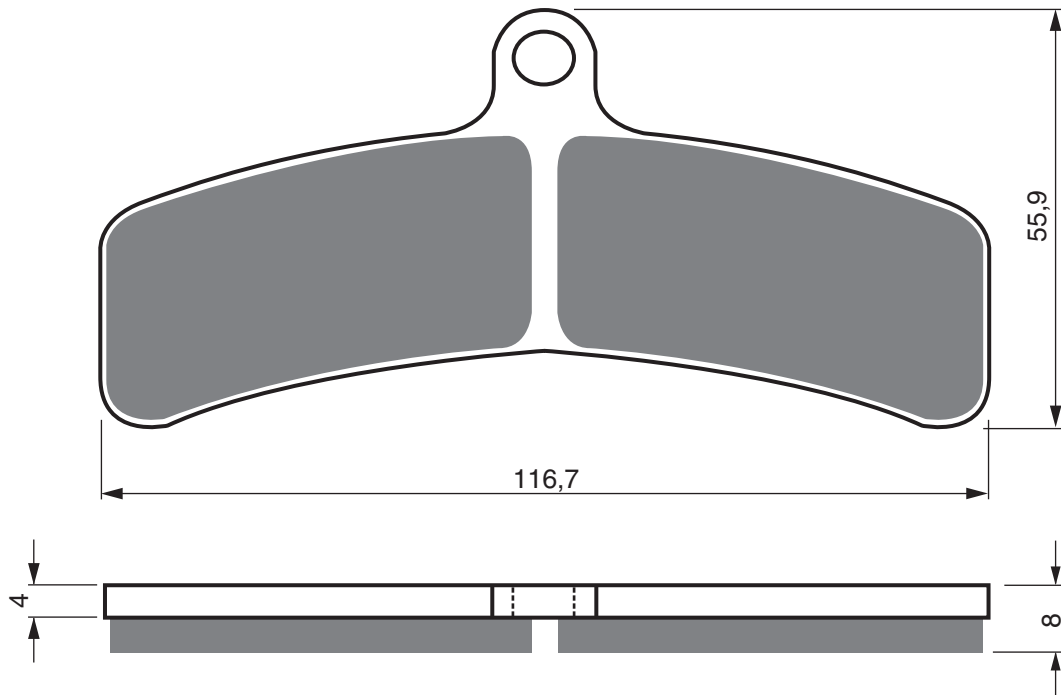

PART NUMBER

130

AD

S3

S33
RACING

SPIEGLER BREMSTECHNIK

S 8B 8 Piston Lightweight caliper

FL