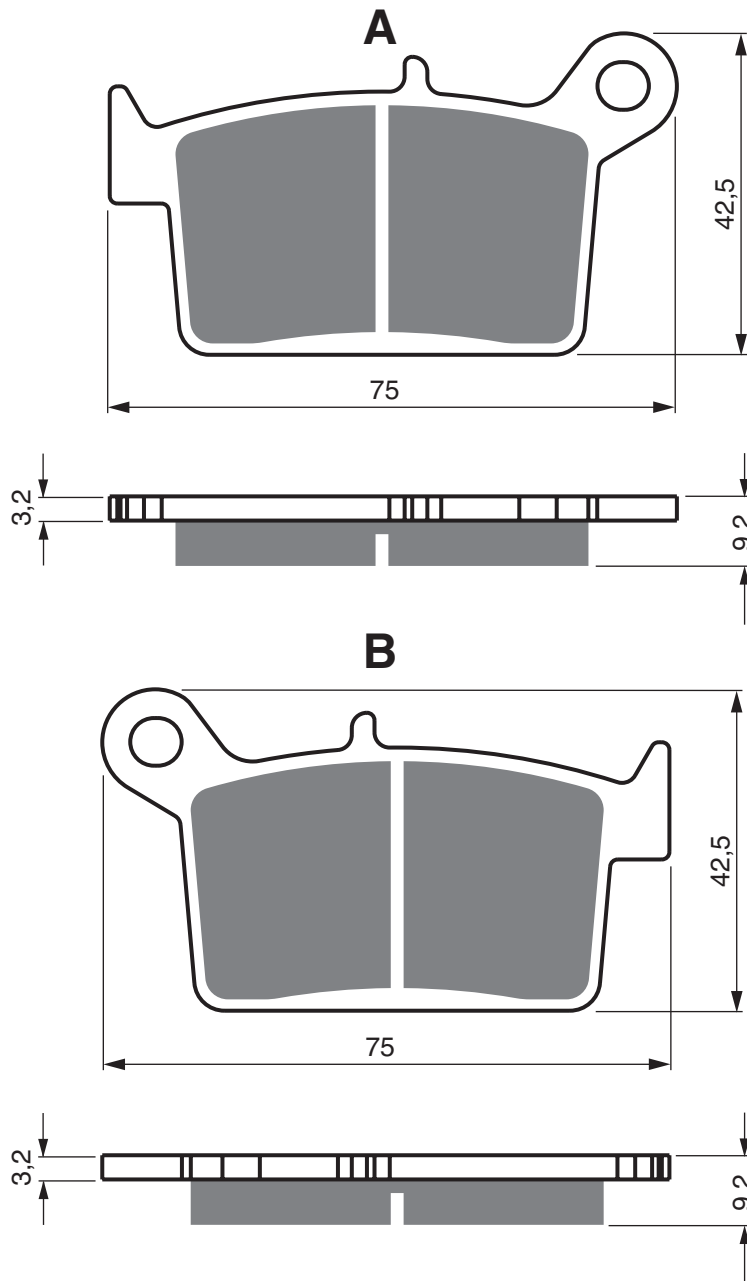

PART NUMBER

402

AD

S3

**S33
RACING**

SWM

RS	125	R	2018 - 2020	RR
SM	125	R	2018 - 2020	RR
440	Gran Milano (4T)		2016 - 2018	RR
440	Gran Milano Boggi SE		2018 - 2018	RR
440	Gran Turismo		2018 - 2018	RR
440	Silver Vase (4T)		2018 - 2018	RR
440	Six Days		2018 - 2020	RR
500	Ace of Spades		2018 - 2020	RR
500	Gran Milano Outlaw		2018 - 2020	RR

W.K.BIKES

WK	400	Trail	2015 - 2017	RR

EQUIVALENTS OEM

55110064

Disc Brake Pads