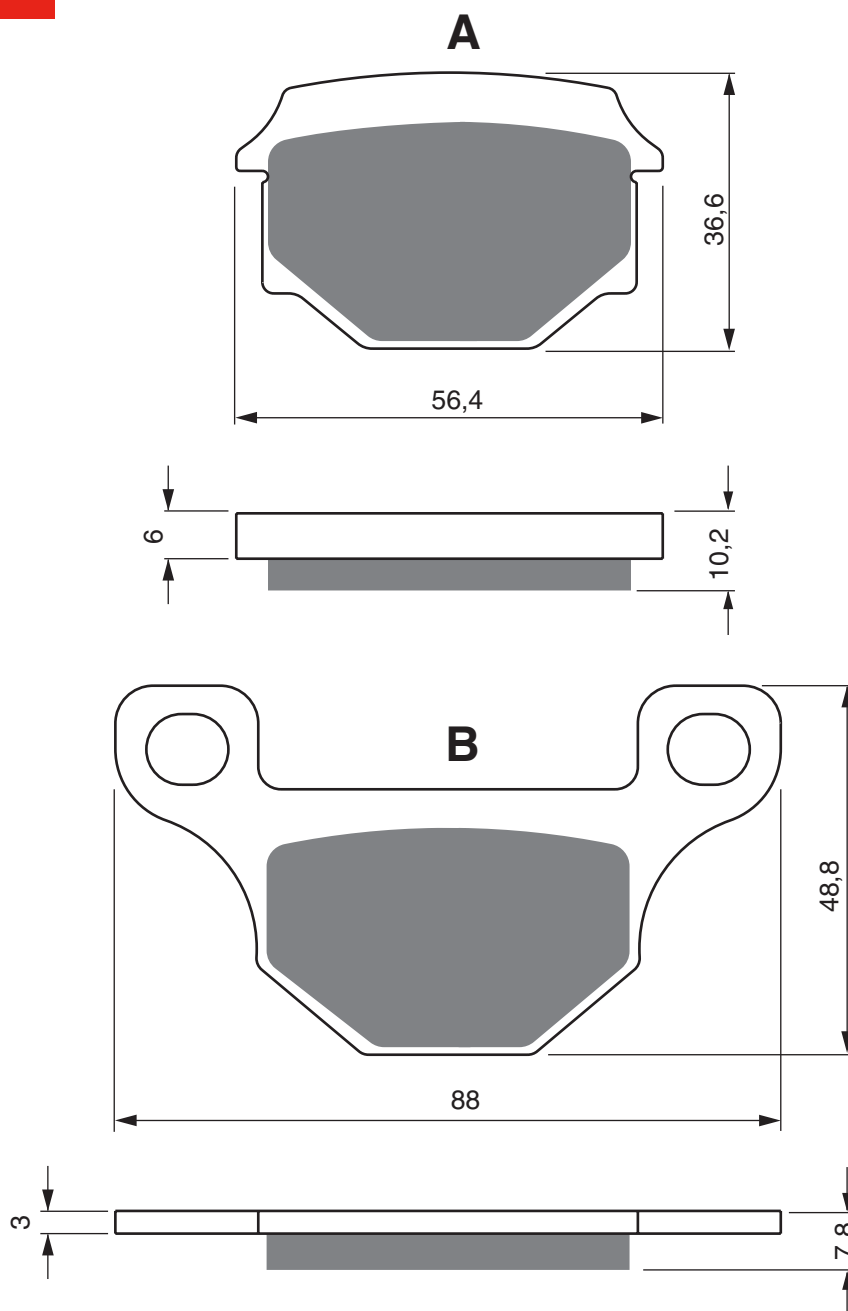

PART NUMBER

289

AD

S3

**S33
RACING**

GP5

GP6

GP7

AJP

PR4	125	Enduro	2010 - 2012	RR
PR4	125	Enduro Pro	2010 - 2012	RR
PR4	125	Supermoto	2010 - 2012	RR
PR4	125	Supermoto Pro	2010 - 2011	RR
PR4	200	Enduro	2010 - 2011	RR
PR4	200	Enduro Pro	2010 - 2011	RR
PR4	200	SM Pro	2010 - 2011	RR
PR4	200	Supermoto	2010 - 2011	RR

APRILIA

RS-4	50	(4T) (AJP rear caliper)	2011 - 2014	RR
RS4	125	(4T) (AJP Calipers)	2011 - 2020	RR
RX	125	(AJP Rear Caliper)	2008 - 2012	RR

BRANSON

BM	125		2008 - 2008	FL
BM	125	Retro	2008 - 2008	FL
BM	125	Sport	2008 - 2008	FL

CF MOTO

CF	150	Leader	2010 - 2012	FL

DERBI

50	Atlantis (2T/AC) (12" / 5 spoke wheels/200mm Disc From Ref no 8G253172/5 Bolt)	2007 - 2011	FL
50	Atlantis (4T)	2007 - 2009	FL
125	Mulhacen (4T) From Ref. No. 7N001791 (Spoke Wheel / Single Pad Fixing)	2007 - 2010	RR
125	Mulhacen (4T) Up to Ref No 7N001790 / Spoke Wheel / 2 Pad Fixing	2007 - 2007	RR

Disc Brake Pads