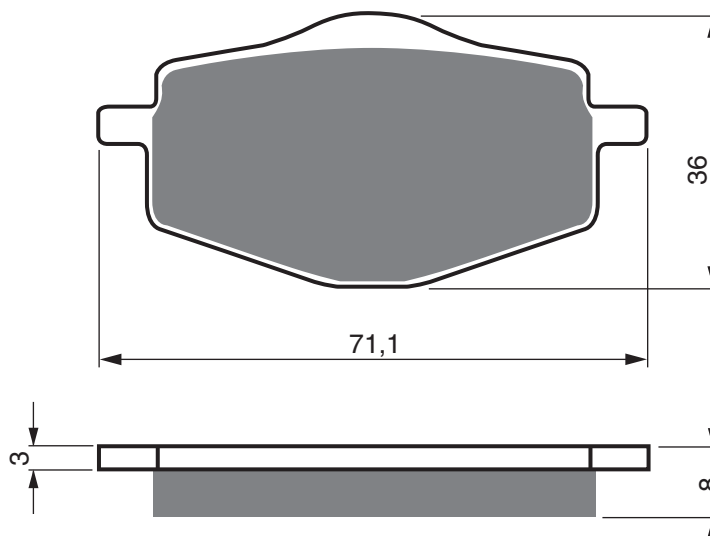

PART NUMBER

018

AD

K1

K5

K5-LX

S3

S33
RACING

BETA

350	Euro	2003 - 2006	RR
350	Jonathan	2003 - 2006	RR

BMW

R65	650 (Double rotor model)	1988 - 1989	FR

CCM

XTR	250	2009 - 2009	RR

CF MOTO

CF	125 T-21A E-CharM	2010 - 2012	RR
CF	150 T-Si	2010 - 2011	RR
CF	250 T-5 V5 Custom	2011 - 2012	RR

GARELLI

XO'E	(Electric)	2012 - 2012	RR
XO	125 i (TM 125T)	2009 - 2012	RR
XO	150 i (TM 150T)	2009 - 2012	RR
XO	200 i (TM 200T)	2009 - 2012	RR

GILERA

	125 Apache	1991 - 1991	RR
RC	125 Top Rally	1989 - 1992	RR
	250 Oregon Quad	2007 - 2007	FL
RC	600	1988 - 1988	RR
RC	600	1989 - 1990	RR

HERO

	125 Quickster	2006 - 2006	FL

HM

CRE	50 Six/Baja/Derapage (Brembo Caliper / Kayaba Forks)	1995 - 2002	RR
CRE	50 Six/Baja/Derapage (Grimeca caliper)	1995 - 2002	RR
CRE	50 Six/Baja/Derapage Brembo caliper / 41mm Paioli Forks	1995 - 2002	RR

ITALJET

	100 Millennium	2000 - 2001	FL
	125 Millennium	2000 - 2001	FL
	150 Millennium	2000 - 2001	FL

LINHAI

LH	50 Police (Scooter)	2007 - 2009	FL
	125 Eggy (Scooter)	2007 - 2009	FL

MALAGUTI

	125 Blog ie	2009 - 2011	RR
	125 Centro ie/SL	2007 - 2011	RR
	160 Blog ie	2009 - 2011	RR
	160 Centro ie/SL	2007 - 2011	RR

MBK

TZR	50 X-Power	2000 - 2000	RR
XC	125 Flame 125	1996 - 2003	FL
XC	150 Vertex	1997 - 1997	FL

MZ

	660 SSR	1995 -	RR

NIPPONIA

	100 Miro (4T)	2012 - 2013	FL
	125 Miro (4T)	2012 - 2014	FL
	130 Miro (4T)		FL

SACHS

	50 Bee	2008 - 2010	FL
	125 Bee	2008 - 2009	FL
	650 Roadster	2005 - 2005	RR

SFM

	50 Bee (2T)	2014 - 2015	FL
	125 Bee (4T)	2014 - 2015	FL