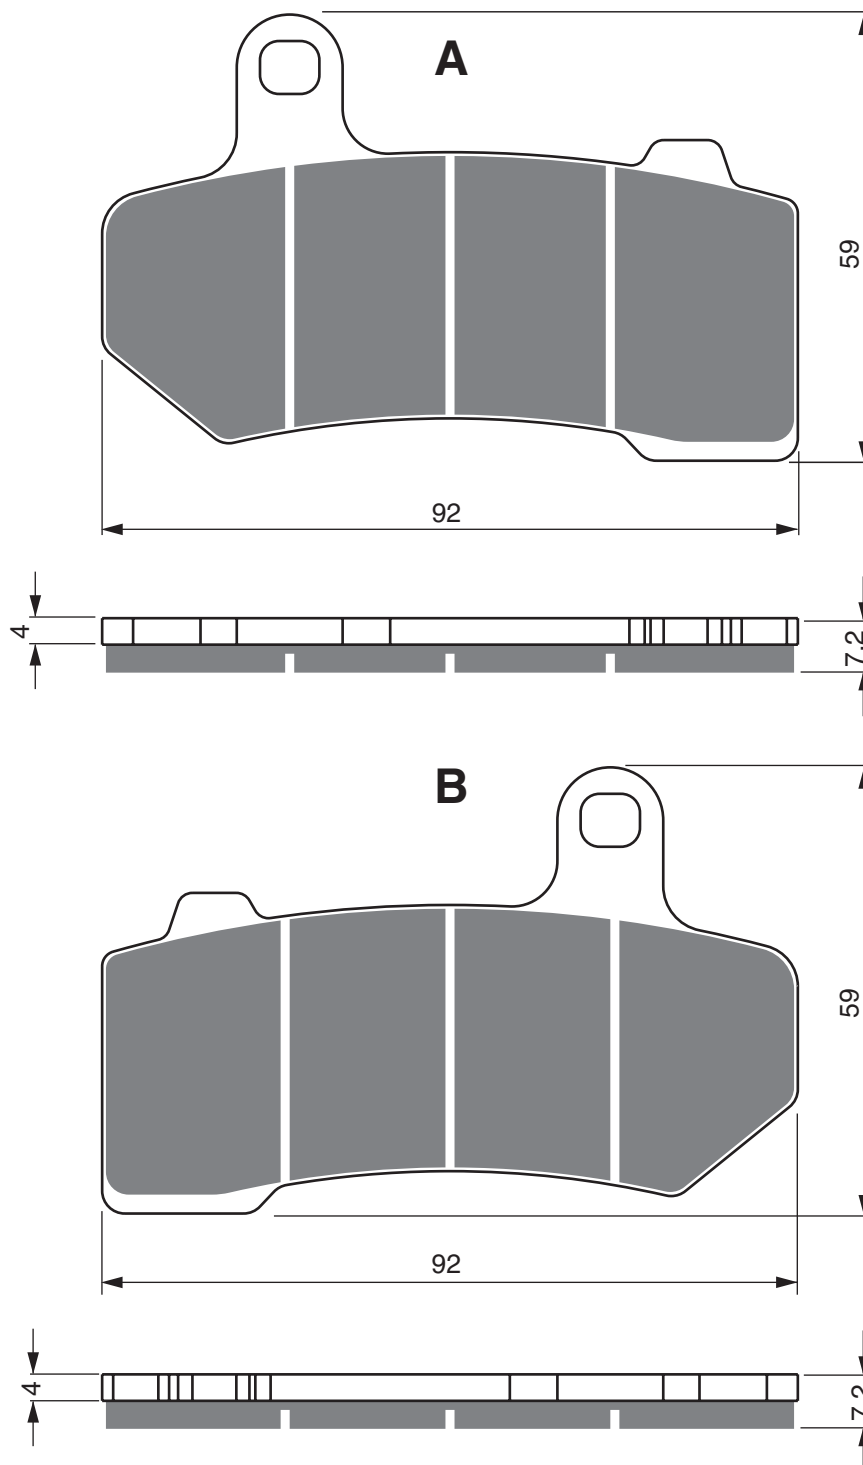

PART NUMBER

271

AD

S3

**S33
RACING**

HARLEY DAVIDSON

FLHTK	Electra Glide Ultra LTD	2015	2020	FL	FR	RR
FLHTK	Electra Glide Ultra LTD Anniv	2018	2018	FL	FR	RR
FLHTK	Electra Glide Ultra LTD Shrine Edition	2018	2018	FL	FR	RR
FLHTKL	Ultra LTD Low	2015	2020	FL	FR	RR
FLTRX	Road Glide	2015	2020	FL	FR	RR
VRSCA	V-Rod (Brembo Caliper)	2006	2006	FL	FR	RR

VRSCAW	1 130	V-Rod	2007	2007	FL	FR	RR
VRSCD	1 130	Night Rod (Cast Wheel)	2006	2008	FL	FR	RR
VRSCR	1 130	Street Rod	2006	2007	FL	FR	RR
VRSCX	1 130	V-Rod	2007	2007	FL	FR	RR
VRSC	1 250	10th Anniversary V-Rod	2012	2012	FL	FR	RR
VRSCAW	1 250	V-Rod (Spoke Wheel)	2008	2010	FL	FR	RR
VRSCDX	1 250	Night Rod Special (Cast Wheel)	2007	2017	FL	FR	RR
VRSCF	1 250	V-Rod Muscle	2009	2017	FL	FR	RR