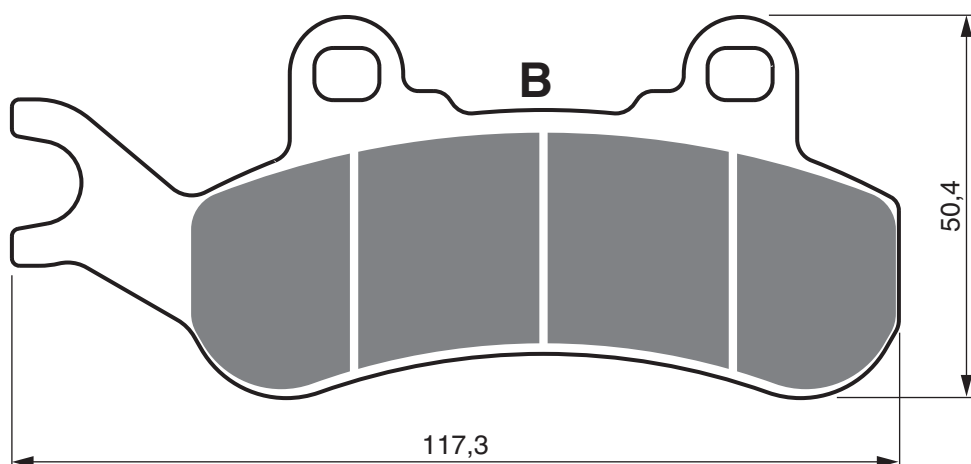

PART NUMBER

376

AD

K1

K5

S3

**S33
RACING**

CAN-AM

500	Defender HD5	2017	2019	FR	RR
500	Traxter HD5	2017	2019	FR	RR
500	Traxter T HD5	2018	2019	FR	RR
799	Defender	2016	2016	FR	
799	Defender DPS	2016	2016	FR	
799	Defender HD8	2017	2019	FR	
799	Defender Max HD8	2018	2019	FR	
799	Defender XT	2016	2016	FR	
799	Defender XT Cab	2016	2016	FR	
800	Maverick Trail R EFI	2018	2018	FR	RR
800	Traxter HD8	2017	2019	FR	RR
800	Traxter T HD8	2018	2019	FR	RR

976	Defender	2016	2016	FR	
976	Defender DPS	2016	2016	FR	
976	Defender HD10	2017	2019	FR	
976	Defender XT	2016	2016	FR	
976	Defender XT Cab	2016	2016	FR	
1 000	Maverick X3 Turbo	2018	2018	FR	RR
1 000	Maverick X3 Turbo R	2018	2018	FR	RR
1 000	Maverick Trail EFI	2018	2018	FR	RR
1 000	Maverick X3	2017	2017	FR	RR
1 000	Maverick X3 Max Turbo	2017	2018	FR	RR
1 000	Maverick X3 Max Turbo R	2018	2018	FR	RR
1 000	Traxter HD10	2017	2019	FR	RR
1 000	Traxter Max HD10	2018	2019	FR	RR
1 000	Traxter T HD10	2018	2019	FR	RR
	Maverick X3	2018	-		

EQUIVALENTS OEM

715 900 380

715 900 387