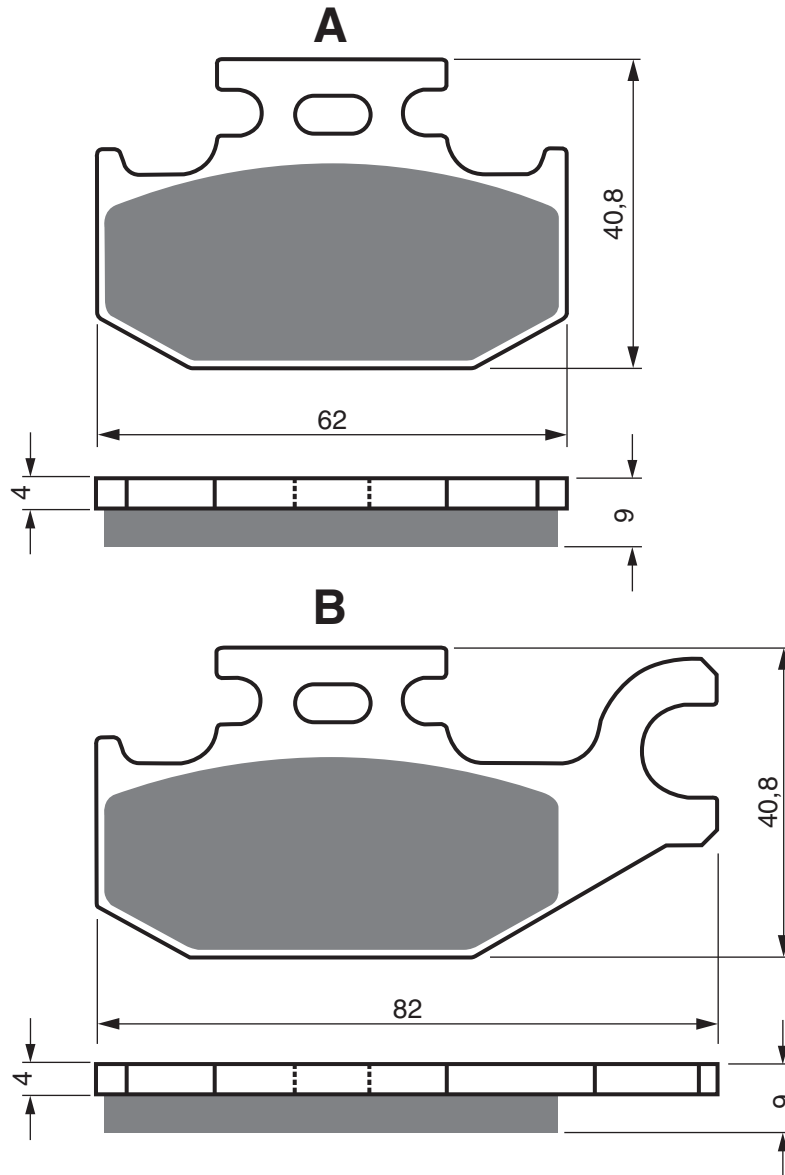

AD

K1

K5

S3

S33
RACING

BOMBARDIER

330	Outlander	2004 - 2004	FL
400	Outlander (4x4)	2003 - 2003	FL
500	Quest (all models)	2002 - 2002	FL
500	Traxter (4x4)	2001 - 2001	FL RL RR
500	Traxter Max	2003 - 2005	FL
650	Outlander 4x4	2006 - 2006	FL RR
650	Quest (all models)	2002 - 2002	FL
DS	650	2000 - 2002	FL RR

CAN-AM

200	Rally (4A7A/B/C/D/E/F)	2007 - 2007	RR
400	Outlander (XT 4x4) (2E7A/B/C/D/E/F)	2007 - 2014	FL RR
400	Outlander EFi, STD (International only)	2015 - 2015	FL RR
400	Outlander Max (XT 4x4) (2G7A/B/C/D/E)	2007 - 2013	FL RR
400	Outlander (4x4 STD) (2D7A/B/C/D/E/F/G/H)	2007 - 2014	FL RR
500	Outlander (STD 4x4) (2T7A/B/C/D)	2007 - 2012	FL RR
500	Outlander (XT 4x4) (2U7A/B/C/D)	2007 - 2012	FL RR
500	Outlander Max (STD 4x4) (2W7A/B/C)	2007 - 2012	FL RR