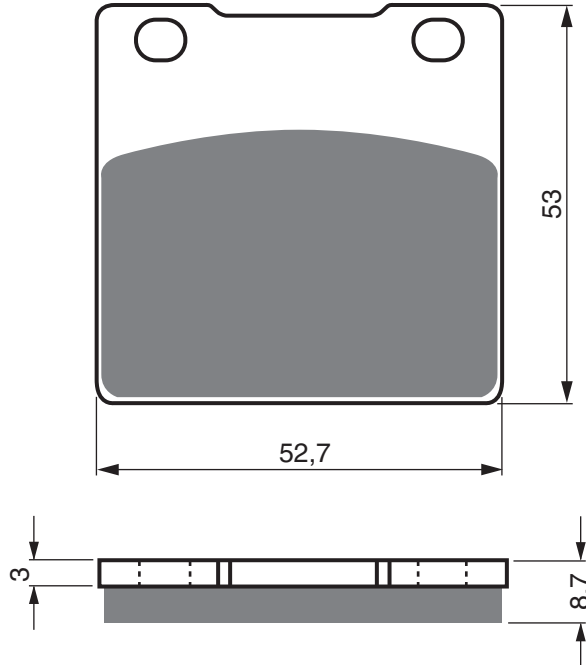

AD   **S3**   **S33 RACING**

KAWASAKI

Z	250	A1/A2	1978 - 1980	RR
Z	250	A3	1981 - 1981	RR
ZXR	400	(L1-L9)	1991 - 2003	RR
ZXR	400	H1/H2	1989 - 1990	RR
ZXR	400	J1/J2	1989 - 1990	RR
ZXR	400	R (ZX 400 M1-M4)	1991 - 1994	RR
ZX-7R	750		1989 - 1995	RR
ZX-7R	750	(ZX 750 P1/P2)/P3/P4/P5/P6/P7)	1996 - 2003	RR
ZXR	750	H1/H2/J1/J2	1989 - 1992	RR
ZXR	750	K1/L1/L2/L3/M1/M2	1993 - 1995	RL
ZXR	750	R (ZX750H/F102)	1990 - 1992	RR
ZXR	750	Ram-Air (ZX750L/G154)	1993 - 1995	RR
ZRX	1 100	(ZR 1100 C1/C2/C3/C4)	1997 - 2000	RR
ZZR	1 100	(ZX 1100 D1-D9)	1993 - 2001	RR
ZZR	1 100	(ZXT10D/G203)	1994 - 1994	RR
ZZR	1 100	(ZXT10D/G203)	1997 - 2001	RR
ZRX	1 200	R (A1/A2/A3/A4/A5/A6F)	2001 - 2008	RR
ZRX	1 200	S (B1-B3)	2001 - 2004	RR
ZX	1 200	(ZX 1200 B3/B4/B6F)	2004 - 2006	RR
ZX-12R	1 200	(ZX 1200 A1/A2/B1/B2)	2000 - 2003	RR
ZZR	1 200	C1H/C2H	2002 - 2004	RR

MAGNI

1 200	Sport S	2001 - 2001	RR

SUZUKI

GSF	250	N/Z/M/P/NP/ZP/N/NR	1992 - 1996	RR
GSF	250	VS/VT/VV/VVZ/VW/VX/VY Bandit (GJ77)	1995 - 2000	RR
GSX	250	FL/FM/FN/FP/FR/FS/FT/FV/FW Across	1990 - 1998	RR
GSX	250	R CH/H (GJ72A)		RR
GSX	250	SSM Katana (GJ76A)	1991 - 1991	RR
GSXR	250	CK		RR
GSXR	250	J (GJ72A)		RR
GSXR	250	RK (GJ73A)	1989 - 1989	RR

RG	250	WD "Gamma"	1983 - 1983	FL	RR
RG	250	WE/FG/CH/FCH/FH Gamma	1984 - 1988	RR	
RGV	250	J/K/L	1988 - 1990	RR	
TV	250	J (VJ21A) Wolf	1988 - 1988	RR	
TV	250	K/AK/L (VJ21A) Wolf	1989 - 1990	RR	
SG	350	N "Goose"	1992 - 1992	RR	
GSF	400	K/NK/Z/VM/VZM/P/NP/VP/VZP/VR (GK75A) "Bandit"	1989 - 1994	RR	
GSF	400	M/N/P Bandit	1991 - 1995	RR	
GSX	400	F FJ/FK/FAK/EL (GK74A)	1988 - 1990	RR	
GSX	400	FSV/FSK1 (GK7B) Inazuma	2000 - 2000	RR	
GSX	400	FW/FWS/FWS-2	1983 - 1983	FL	FR RR
GSX	400	R/S/T/ZR/ZS/ZT "Impulse Type"	1994 - 1996	RR	
GSX	400	R2/RG (GK71B/F)	1985 - 1986	RL	
GSX	400	SSN (GK77A) Katana	1992 - 1992	RR	
GSX	400	X Impulse	1999 - 1999	RR	
GSX	400	X/XA/XS Impulse		RR	
GSX-R	400	H	1987 - 1987	RL	
GSX-R	400	J/RR/RAK (GK73A)	1988 - 1990	RR	
GSX-R	400	RL/RM/RN/RP/RS (GK76A)	1990 - 1995	RL	
RF	400	RP/RR/VR/RT/RVT/RV-V (GK78A)	1993 - 1997	RR	
RG	400	EWf/EW-2G/EWH Walter Wolf (Type 1&2)	1985 - 1987	RR	
SV	400	N (VK53A)	1998 - 1998	RR	
SV	400	SN (VK53A)	1998 - 1998	RR	
SV	400	SX/SY/SK1/SK2	2000 - 2002	RR	
SV	400	X/Y/K1/K2	2000 - 2002	RR	
GS	500	EK/EL/EM/EN/EP/ER/ES	1989 - 1995	RR	
GS	500	ET/EV/EW/EX/EY/K1/K2/K3/FK4/FK5/K5/FK6/K6/K7/FK7/K8/FK8	1996 - 2008	RR	
RG	500	G/CH	1985 - 1987	RR	
GSX	550	ESD/ESE/EFE/EFH/ESH/ESG	1984 - 1987	FL	FR RR
GSF	600	N, S Bandit (GN77B/H008)	1995 - 1999	RR	
GSF	600	SV/SK1/SK2/SK3/SK4 (Faired Bandit)	2000 - 2004	RR	
GSF	600	Y/K1/K2/K3/K4 (Naked Bandit)	2000 - 2004	RR	
GSX	600	FJ/FK/FL/FM/FN/FP/FR/FS/FT/FV	1988 - 1997	RR	

Disc Brake Pads