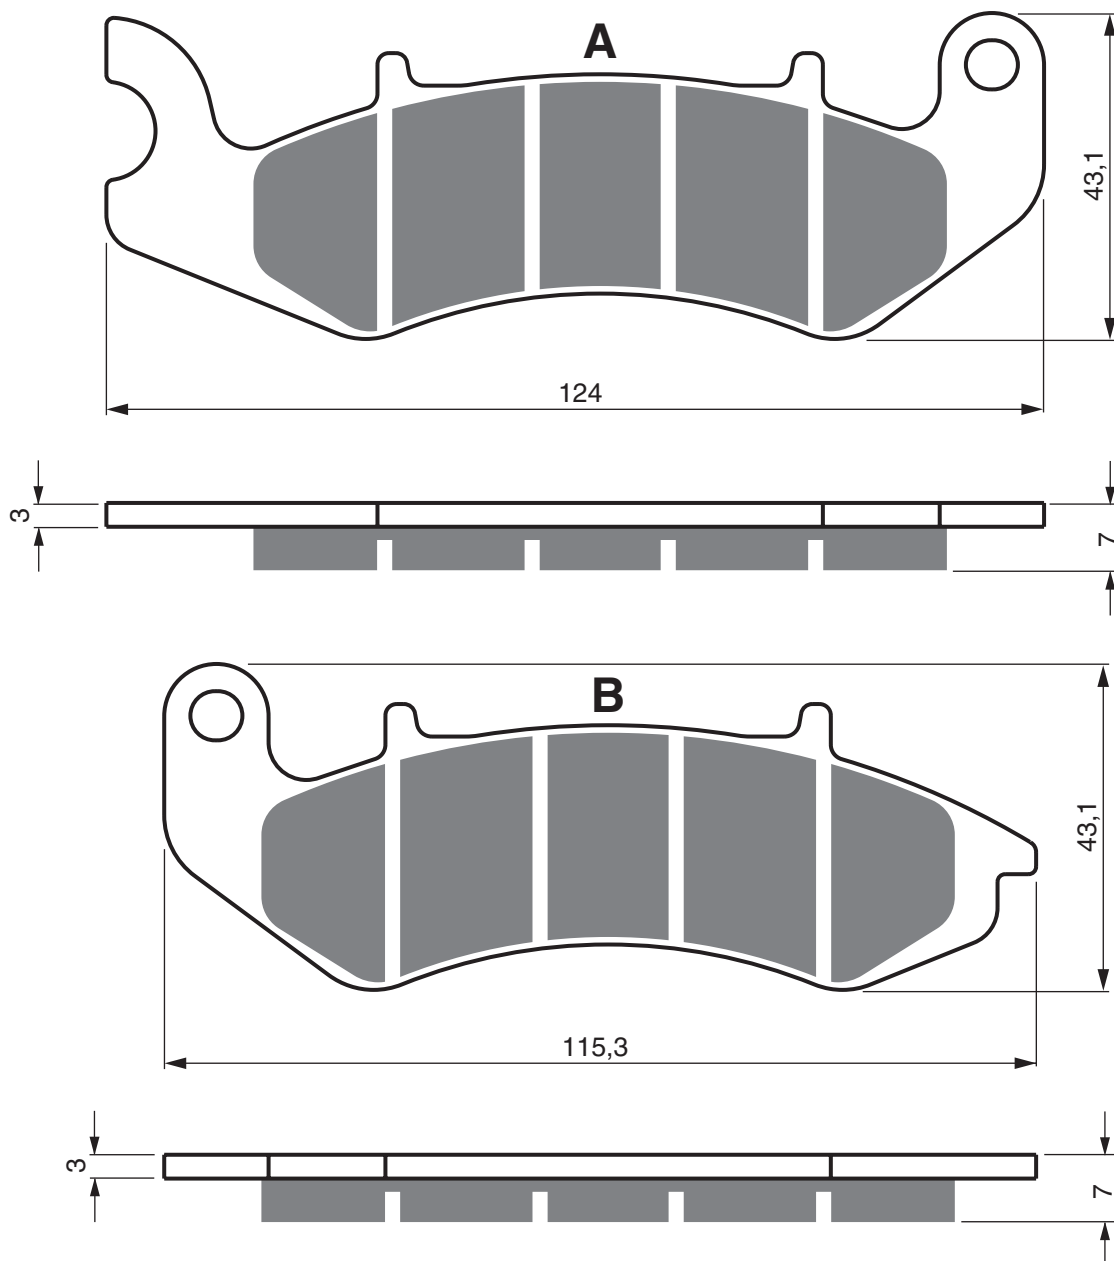

PART NUMBER

394

AD

S3

S33
RACING

GENERIC

50	Demonio	2017 - 2018	FL
125	Classic	2017 - 2018	FL
125	Code (4T)	2017 - 2020	FL
125	Demonio	2017 - 2018	FL
125	Sirion (Rear Disc Model) (4T)	2018 - 2020	FL
125	Race 2 GT (4T)	2018 - 2018	FL
GRS	125	2017 - 2020	FL
TR	125 SM (4T)	2017 - 2018	FL
TR	125 X	2017 - 2018	FL
TW	125 SM	2017 - 2018	FL

KEEWAY

125	Cityblade EURO4	2016 - 2019	FL
125	Logik	2017 - 2019	FL
125	Superlight Euro 4	2017 - 2019	FL
RKV	125 Euro 4	2016 - 2019	FL
TX	125 TXM	2016 - 2019	FL

EQUIVALENTS OEM

45110 T80 0000