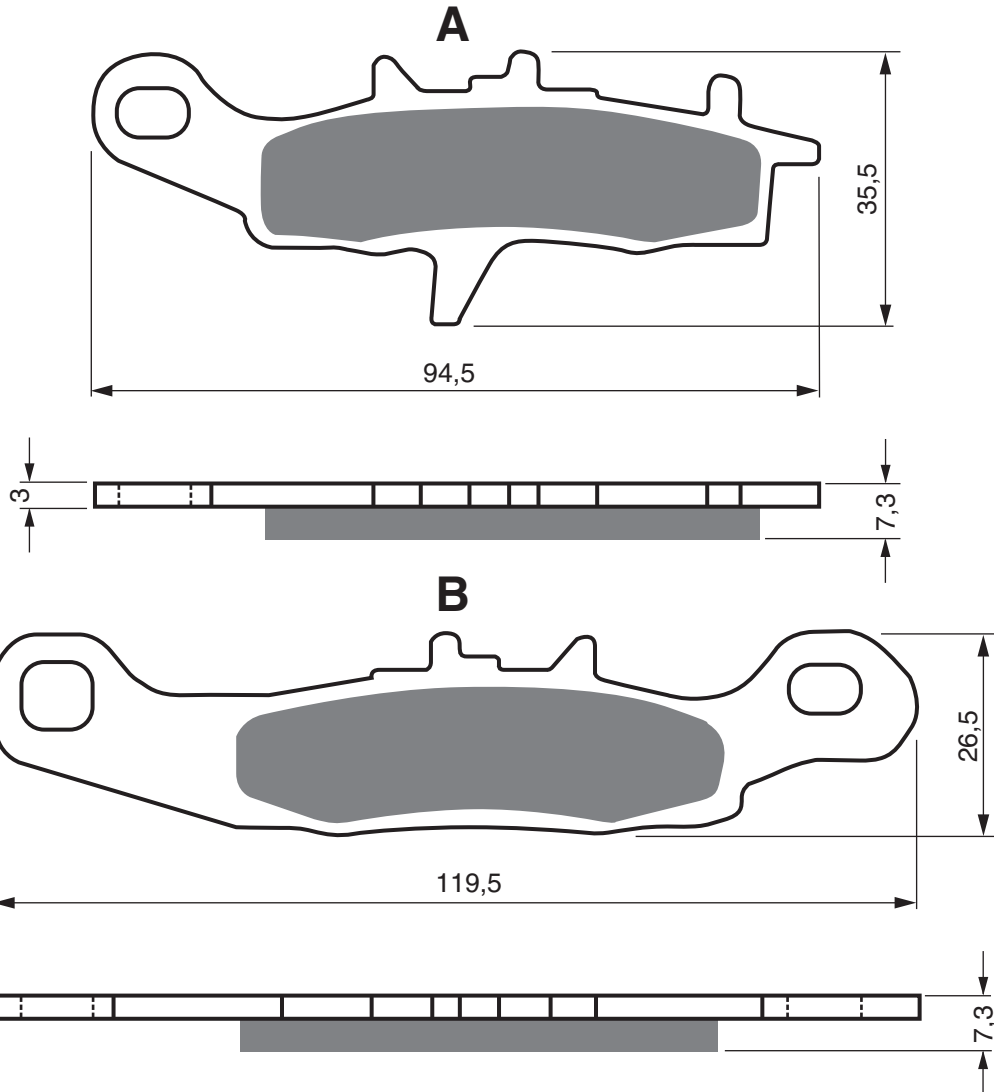

PART NUMBER

108

AD

K5

K5-LX

S3

S33
RACING

KAWASAKI