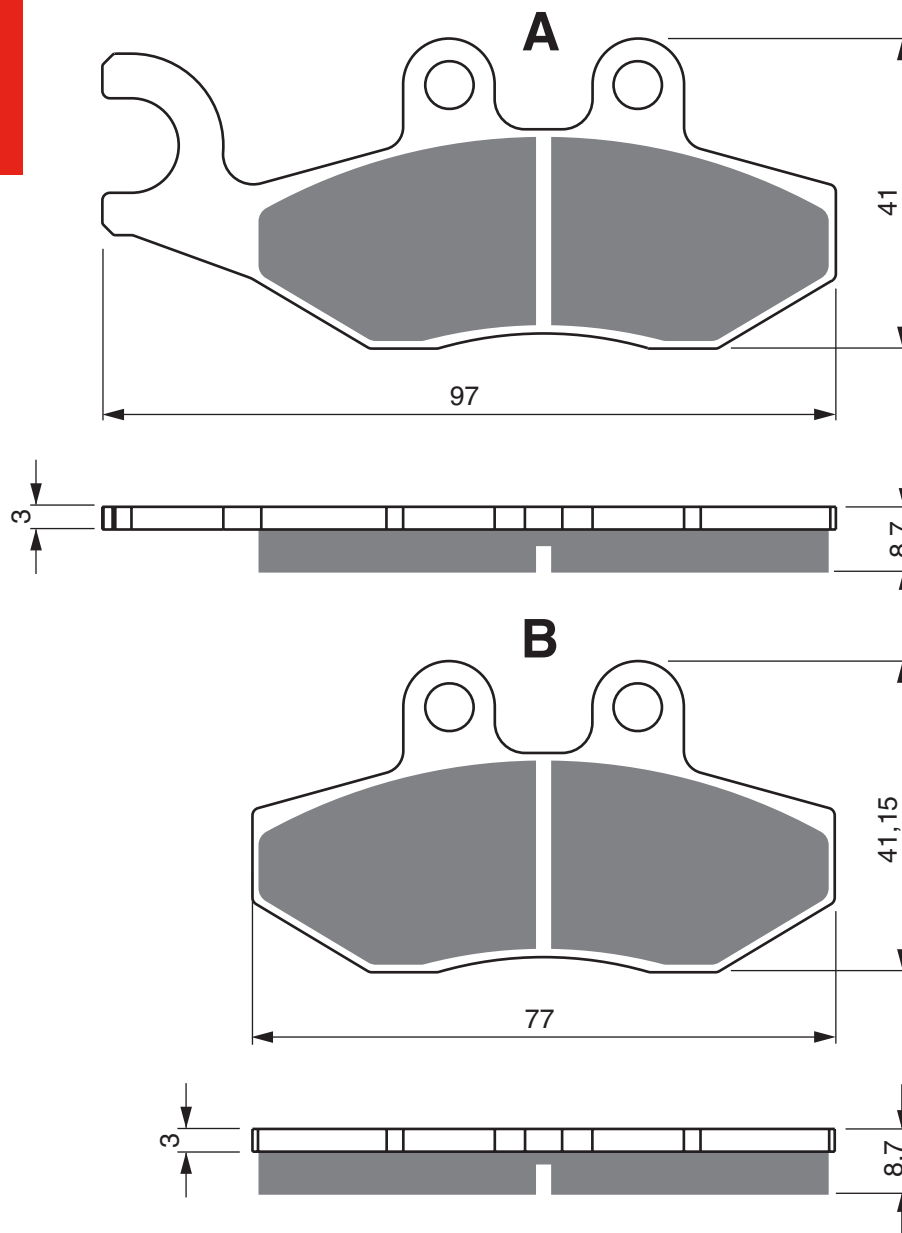

PART NUMBER

293

AD

S3

APRILIA

50	Sport City One (2T)	2008 - 2011	FL
50	Sport City One (4T)	2008 - 2009	FL
SR	50 Motard (2T)	2012 - 2015	FL
SR	50 Motard (4T/4V)	2012 - 2015	FL
	125 Sport City One	2008 - 2011	FL
SR	125 Max (4T)	2011 - 2015	FL RR
SR	125 Motard (4T)	2012 - 2015	FL
SR	300 Max (4T)	2011 - 2015	FL
SR	300 Max (4T)	2011 - 2015	RR
SRV	850	2012 - 2014	RR

DERBI

50	Boulevard (2T)	2009 - 2012	FL
50	Boulevard (4T)	2009 - 2009	FL
50	Variant Sport (2T) (2T)	2012 - 2012	FL
50	Vibrant Sport (2T)	2012 - 2012	FL
125	Boulevard (4T)	2008 - 2012	FL
125	Variant Sport (4T)	2012 - 2012	FL

GILERA

50	Runner PJ/SP	2006 - 2014	FL
DNA	50 (Heng Tong Caliper)	2001 - 2005	FL
	125 Nexus	2007 - 2012	FL
	125 Nexus	2007 - 2012	RR
DNA	125 (Heng Tong Caliper)	2001 - 2003	FL

FX	125	Runner (Rear drum brake model/Heng Tong front caliper)	1997 - 2002	FL
FXR	125	Runner (Rear drum brake model / Heng Tong front caliper)	1999 - 2002	FL
VX	125	4T (Grimeca Caliper)	2001 - 2004	FL
VX	125	Runner / ST (4T)	2005 - 2014	FL
DNA	180	(Heng Tong Caliper)	2001 - 2003	FL
FX	180	Runner (Rear drum brake model/Heng Tong front caliper)	1997 - 2002	FL
FXR	180	Runner (Rear Drum brake model/Heng Tong front caliper)	1997 - 2002	FL
VX	180	4T (Heng Tong Caliper)	2001 - 2004	FL
VX	200	Runner/ST (4T) (6 bolt rear disc) (Heng Tong Caliper)	2005 - 2011	FL
VXR	200	Runner (4T) (6 Bolt Rear Disc) (Heng Tong Caliper)	2002 - 2004	FL
	250	Nexus ie	2007 - 2008	FL RR
	300	Nexus i	2008 - 2012	FL RR
	500	Fuoco LT (4V/4T)	2013 - 2015	RR
	500	Fuoco RC/ie	2007 - 2013	RR
GP	800	(Chain Drive)	2008 - 2014	RL RR

KEEWAY

K2	125		2007 - 2007	FL RR
K2	150		2007 - 2007	FL RR
K2	250		2007 - 2007	FL RR

PIAGGIO VESPA

GTS		4V ABS/Super Sport/Touring	2018 - 2019	FL
	50	Fly (2T)	2005 - 2018	FL
	50	Fly (4T)	2005 - 2018	FL
	50	Liberty (2T/4T) (10" Spoke Cast Wheels)	2009 - 2020	FL

Disc Brake Pads