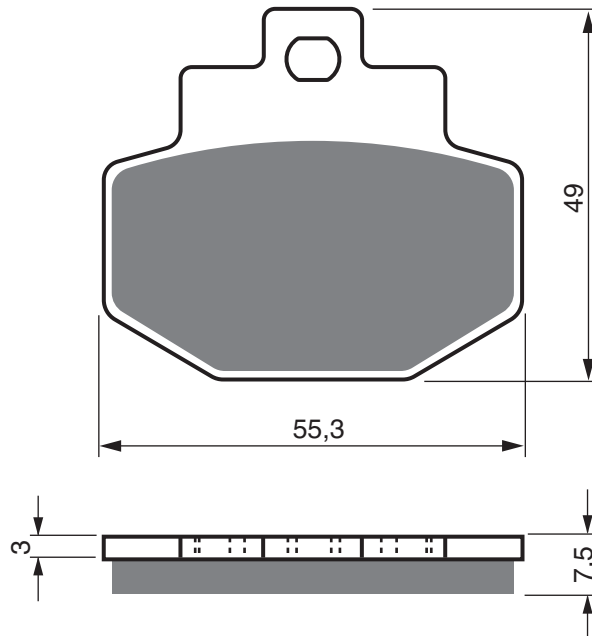

AD

S3

BENELLI

125	Adiva	2001 - 2004	RR
150	Adiva	2001 - 2004	RR

GILERA

DNA	125		2001 - 2003	RR
DNA	125	(Heng Tong Caliper)	2001 - 2003	RR
VX	125	4T (Grimeca Caliper)	2001 - 2004	RR
VX	125	Runner / ST (4T)	2005 - 2014	RR
VXR	125	Runner 4 Stroke (Grimeca Caliper)	2001 - 2004	RR
DNA	180		2001 - 2003	RR
DNA	180	(Heng Tong Caliper)	2001 - 2003	RR
VX	180	4T (Heng Tong Caliper)	2001 - 2004	RR
VXR	180	Runner 4 Stroke (Grimeca Caliper)	2001 - 2004	RR
VX	200	Runner/ST (4T) (6 bolt rear disc) (Heng Tong Caliper)	2005 - 2011	RR
VXR	200	Runner (4T) (6 Bolt rear disc) (Grimeca Caliper)	2002 - 2004	RR
VXR	200	Runner (4T) (6 Bolt Rear Disc) (Heng Tong Caliper)	2002 - 2004	RR

KYMCO

GTS	300		2008 - 2008	RR

PIAGGIO VESPA

GTS		4V ABS/Super Sport/Touring	2018 - 2019	RR
125		ie Fly (4T/3V) Rear Disc Model	2012 - 2015	RR
125		New Fly ie (3V)	2012 - 2013	RR
125		Super Hexagon GTX (11" Wheels) (Grimeca Calipers)	2000 - 2000	RR
125		Super Hexagon GTX (11" wheels) (Heng Tong Calipers)	2000 - 2000	RR

	125	Super Hexagon GTX (12" wheels)	2001 - 2003	RR
946	125	Special (4T/3V/cc)	2013 - 2015	RR
GT	125	L Granturismo	2003 - 2006	RR
GTS	125		2007 - 2011	RR
GTS	125	Super ie (inc ABS Models)	2009 - 2020	RR
GTS	125	Supersport ie (Inc ABS Models)	2013 - 2015	RR
GTV	125		2007 - 2009	RR
	180	Super Hexagon GTX (11" wheels) (Grimeca Caliper)	2000 - 2000	RR
	180	Super Hexagon GTX (11" wheels) (Heng Tong Calipers)	2000 - 2000	RR
	180	Super Hexagon GTX (12" Wheels)	2001 - 2003	RR
GT	200	L Granturismo	2003 - 2006	RR
	250	Super Hexagon GTX	2000 - 2002	RR
GT 60	250	(Special Anniversary Model)	2006 - 2006	RR
GTS	250	ie/ABS	2005 - 2011	RR
GTV	250	ie	2007 - 2009	RR
GTS	300	ie (ABS Models)	2008 - 2020	RR
GTS	300	ie (Non ABS Models)	2008 - 2015	RR
GTS	300	ie Super (Non ABS Models)	2008 - 2015	RR
GTS	300	ie Super Sport (ABS Models)	2008 - 2018	RR
GTS	300	ie Super Sport (Non ABS Models)	2010 - 2015	RR
GTS	300	ie Touring (ABS Models)	2011 - 2017	RR
GTS	300	ie Touring (Non ABS Models)	2011 - 2016	RR
GTS	300	Super (ABS Models)	2008 - 2020	RR
GTV	300	ie	2010 - 2013	RR

EQUIVALENTS OEM

497002	497348	R44440181A0	647161