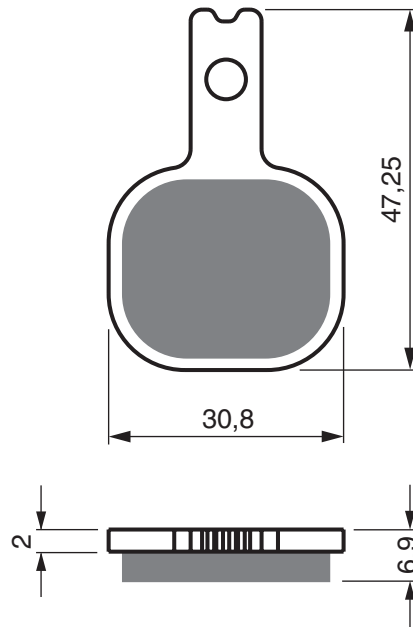

PART NUMBER

368

AD

S3

**S33
RACING**

GP5

GP6

GP7

GPR

ISR

22-034 (6 Piston small)	FL
22-036 (2 Piston)	FL
22-043 (4 Piston)	FL
Radial 6 Piston Monoblock	FL

EQUIVALENTS OEM

ISR29-002