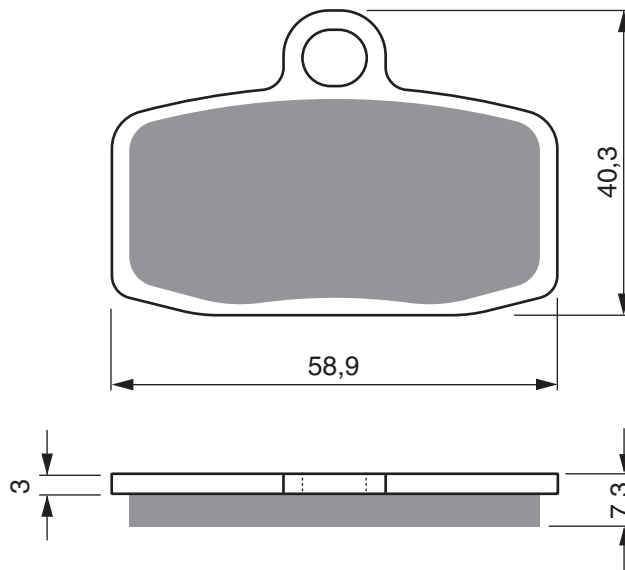

PART NUMBER

307

AD

K1

K5

K5-LX

S3

**S33
RACING**