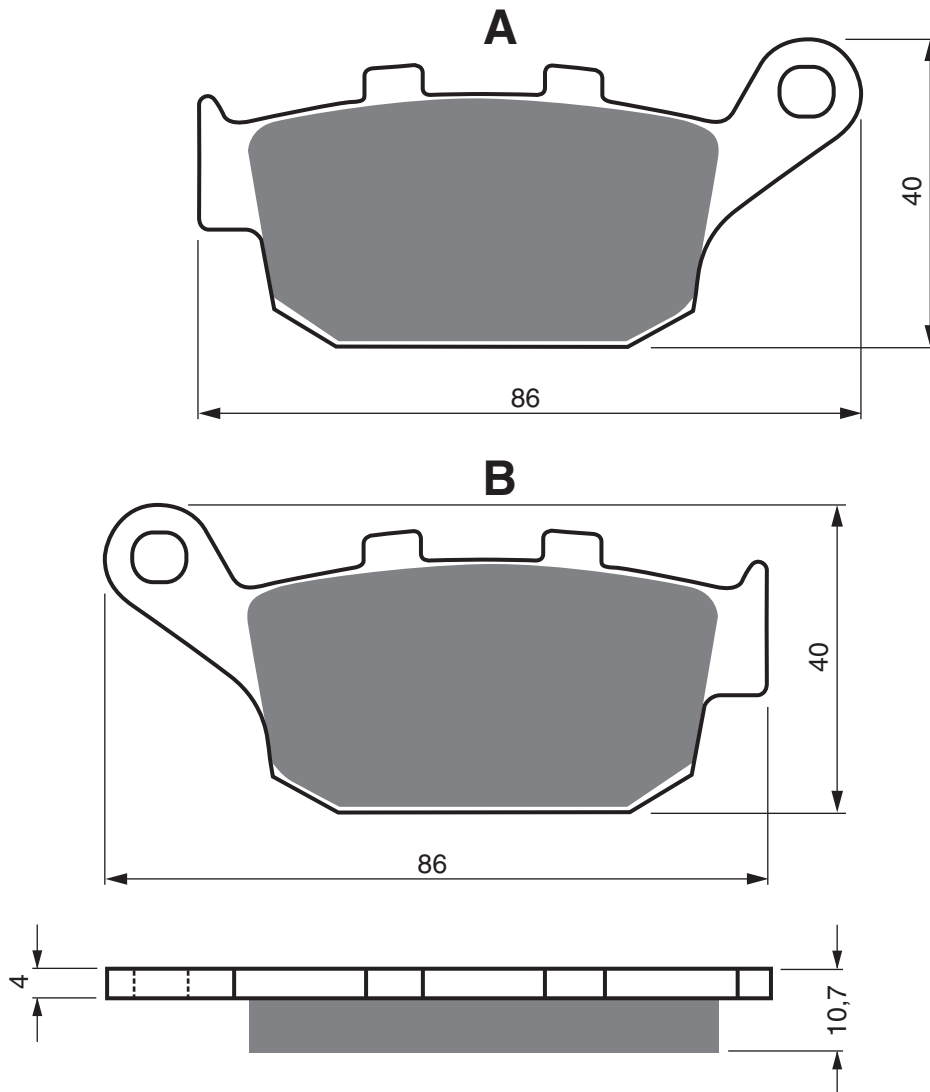

PART NUMBER

020

AD

S3

**S33
RACING**

BUELL

500	Blast	2000 - 2007	RR
XB9R	984 Firebolt	2002 - 2007	RR
XB9S	984 Lightning	2003 - 2004	RR
XB9SX	984 Lightning	2008 - 2010	RR
XB9SX	984 Lightning City X	2005 - 2009	RR
M2	1200 Cyclone®	1998 - 2005	RR
S1	1200 Lightning®	1998 - 2000	RR
S1	1200 White Lightning®	1998 - 2000	RR
S3	1200 Thunderbolt®	1998 - 2000	RR
S3T	1200 Thunderbolt®	1998 - 2000	RR
X1	1200 Lightning®	1998 - 2005	RR
XB12R	1200 Firebolt	2004 - 2008	RR
XB12R	1200 Firebolt	2009 - 2010	RR
XB12S	1200 Lightning	2004 - 2008	RR
XB12SCG	1200 Lightning	2006 - 2008	RR
XB12SCG	1200 Lightning	2009 - 2010	RR
XB12SS	1200 Lightning Long	2006 - 2008	RR
XB12SS	1200 Lightning Long	2009 - 2010	RR
XB12STT	1200 Lightning	2008 - 2008	RR

XB12STT	1200 Super TT	2007 - 2010	RR
XB12X	1200 Ulysses	2006 - 2010	RR
XT12XT	1200 Ulysses	2008 - 2010	RR

HONDA

FES	125 3/4/5 Pantheon	2003 - 2006	RR
FES	150 3/4/5 Phantom	2003 - 2006	RR
CB	250 FT/FV/FX/FY/F1 Hornet	1996 - 2001	RR
CBR	250 RH (MC17)	1987 - 1987	RR
CBR	250 RJ/RK/RK2 (MC19)	1988 - 1989	RR
CBR	250 RRL/RRN/RRR (MC22)	1990 - 1994	RR
FES	250 Y/1/2/5 Foresight	2000 - 2005	RR
NSR	250 R5K/R5K-2 (MC18-110)	1989 - 1989	RR
NSR	250 R6K/R6K-2 (MC18-110)	1989 - 1989	RR
NSR	250 R7L/R7N (MC21-106)	1990 - 1990	RR
NSR	250 R8L-3 (MC21-101) R9L (MC21-102) R8N/R89N-3 (MC21-106)	1990 - 1992	RR
NSR	250 R9N (MC21-106)	1992 - 1992	RR
VT	250 FL Spada/Castec	1988 - 1990	RR
VTR	250 -9	2009 - 2010	RR
VTR	250 W/Y/1-7 (MC33)	1998 - 2007	RR
CB	400 Four V/V-II/W/W-II (NC36)	1997 - 1998	RR