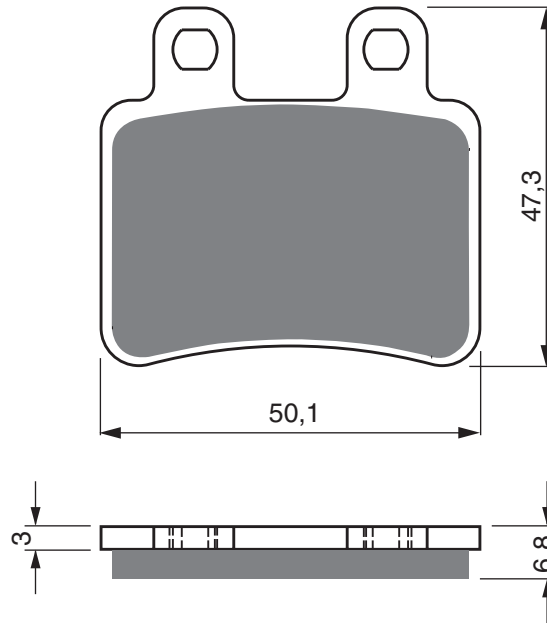

PART NUMBER

211

AD

S3

**S33
RACING**

CPI

SM	250		2009 - 2012	RR
SX	250		2009 - 2012	RR

DERBI

DRD	50	Senda Evo SM (Cast wheels)	2008 - 2011	RR
DRD	50	Senda Pro R Radial Caliper (260mm disc)	2005 - 2013	RR
DRD	50	Senda Pro SM Radial Caliper (300mm disc)	2005 - 2014	RR
	125	Boulevard	2003 - 2007	FL
	125	Cross City	2007 - 2008	RR
	125	Cross City	2009 - 2014	RR
	125	Senda Baja R (4T) (260mm disc)	2006 - 2012	RR
	125	Senda Baja SM (4T) (300mm disc)	2006 - 2012	RR
	125	Senda R VIN # SCA1A	2004 - 2004	RR
	125	Senda R VIN # SCB1A	2004 - 2004	RR
	125	Senda SM (Twin Headlight)	2004 - 2007	RR
GP1	125	Racing (Low seat/Radial Caliper / 6 bolt disc fixing)	2007 - 2009	RR
	150	Boulevard	2003 - 2007	FL
	200	Boulevard	2005 - 2005	FL
GP1	250	Racing (Low seat/Radial caliper 6 bolt disc fixing)	2007 - 2009	RR

HM

CRE	50	Baja RR Up to ZEN50XACEA7700324	2007 - 2009	RR
CRE	50	Baja/Six/Derapage	2003 - 2009	RR
CRE	50	Derapage RR Up to ZEN50XACMA7700384	2007 - 2009	RR

ITALJET

	50	/125/150 Jet Set	2002 - 2003	FL
	100	/125/150 Millennium	2002 - 2004	FL

MALAGUTI

X3M		Enduro (Spoke wheel)	2008 - 2010	FL

MASH

	250	Two Fifty	2014 - 2016	RR

MBK

		X-Limit Enduro	2003 - 2009	FL RR
		X-Limit Supermoto	2003 - 2009	RR

PEUGEOT

	50	Elystar TSDi	2002 - 2007	RR
	125	Elyseo (Rear Disc Model)	2003 - 2003	RR
	125	Elystar (3 bolt fixing - front disc)	2002 - 2005	RR
	125	Elystar (5 bolt fixing - front disc)	2006 - 2007	RR
	125	Geopolis Executive/Non ABS (AJP Calipers)	2007 - 2012	RR
	125	Geopolis Urban (AJP Caliper/ABS)	2007 - 2012	RR
	125	Jet Force (All Models)	2003 - 2007	RR
	125	Satelis Blacksat (AJP Caliper)	2010 - 2012	RR

125	Satelis 4V Executive/Premium/City (4Stroke/4Valve)	2006 - 2009	RR
125	Satelis Compressor (4T) (all models)	2006 - 2011	RR
125	Satelis RS (AJP Caliper)	2007 - 2012	RR
125	Satelis Urban (AJP Caliper/ABS)	2007 - 2012	RR
125	Satelis Whitesat (AJP Caliper)	2010 - 2011	RR
150	Elystar (3 bolt fixing - front disc)	2002 - 2005	RR
150	Elystar (5 bolt fixing - front disc)	2006 - 2007	RR
250	Geopolis Urban (AJP Caliper/ABS)	2007 - 2010	RR
250	Geopolis (Executive/AJP/ Calipers/Non ABS)	2007 - 2010	RR
250	Satelis Urban (AJP Caliper/ABS)	2007 - 2012	RR
400	Geopolis (Urban / AJP Calipers /ABS)	2007 - 2012	RR

RIEJU

50	Tango (2T)	2007 - 2012	RR
50	Tango (2T)	2013 - 2015	RR
50	Tango (Spoke wheel)	2011 - 2011	RR
50	Tango Motard	2009 - 2010	RR
RS2	50 Matrix	2002 - 2008	RR
	125 Tango	2006 - 2010	RR
	125 Tango (4T)	2011 - 2020	RR
	125 Tango Pro	2007 - 2010	RR
NKD	125	2006 - 2007	RR
RS2	125	2006 - 2008	RR
SMX	125	2002 - 2007	RR
SMX	125	2007 - 2008	RR
	250 Tango	2008 - 2011	RR
	250 Tango	2012 - 2015	RR

SCORPA

125	T-Ride F (Enduro)	2010 - 2010	RR
250	T-Ride F (Enduro)	2008 - 2010	RR

SHERCO

50	Enduro (Urban/SU (2T) (Spoke Wheel)	2008 - 2013	RR
SM	50 Black Panther	2008 - 2010	RR
SM	50 Supermotard	2008 - 2013	RR
SU	50 Urban Base (2T) (Cast wheels)	2010 - 2010	RR
	125 City Corp (All Models)	2008 - 2008	RR
SE	125 F Enduro (4T)	2010 - 2012	RR
SM	125 F Black Panther (4T)	2010 - 2012	RR

YAMAHA

DT	50	R	2002 - 2008	FL RR
DT	50	X (Supermotard)	2004 - 2008	RR
XT	125	R (3D61/3D63/13D1/13D3/13D5)	2005 - 2012	FL RR
XT	125	X (13D2/13D4/13D6)	2007 - 2011	RR
XT	125	X (3D62/3D64)	2005 - 2006	RR

EQUIVALENTS OEM