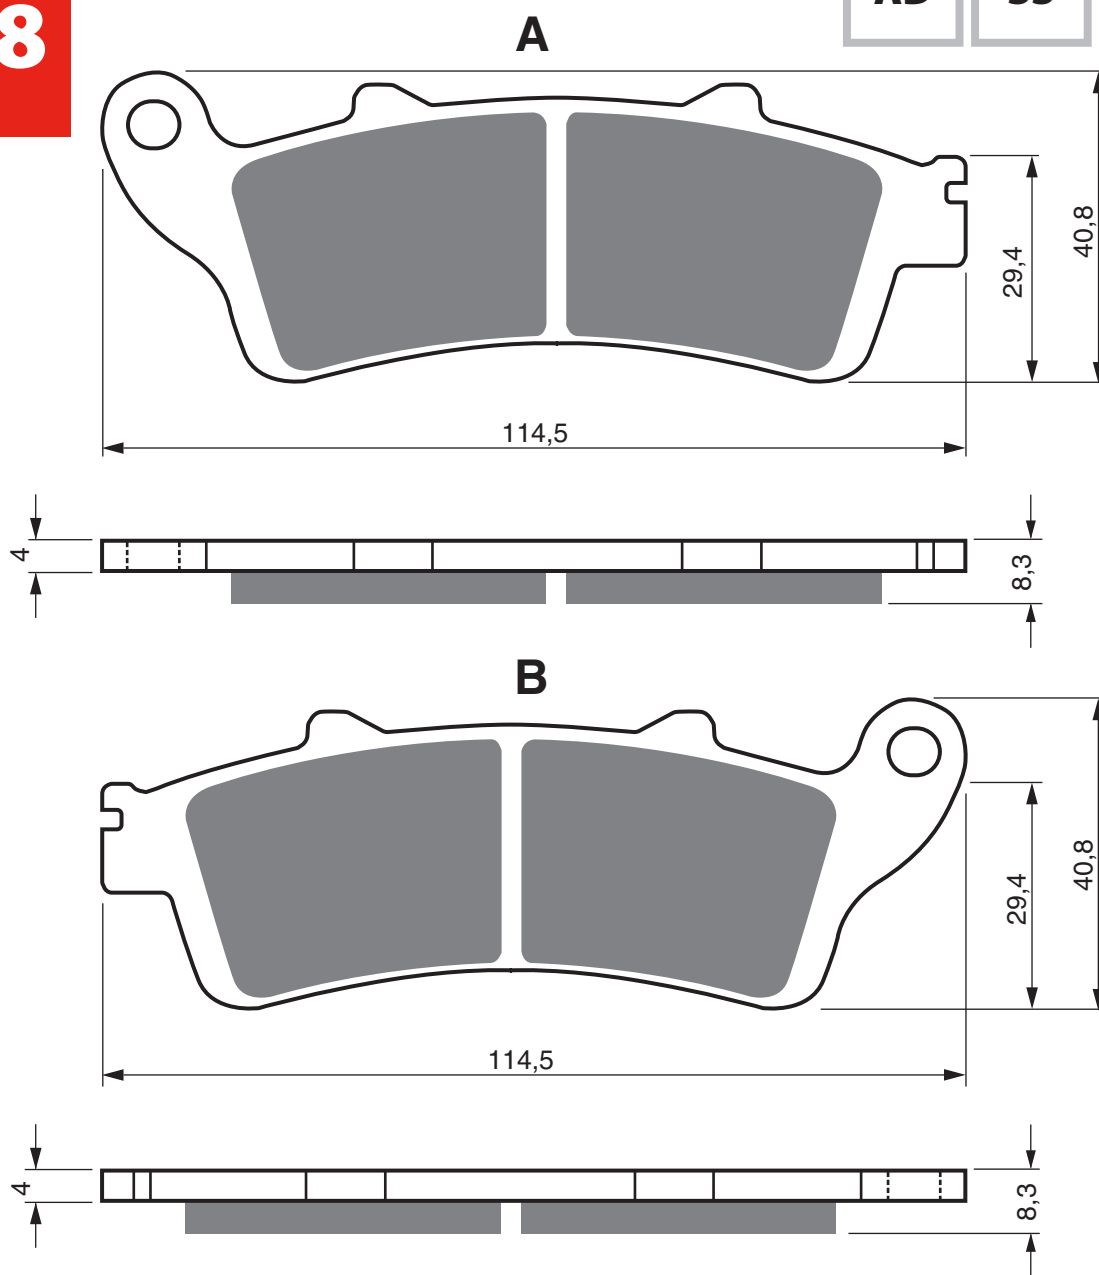

PART NUMBER

178

AD   **S3**   **S33 RACING**

HONDA

FJS	400	A9/D9	2009 - 2009	FL		
NT	650	V2/V3/V4/V5	2002 - 2005	FL	FR	RR
NT	700	V6/V7/V8/VA Deauville	2006 - 2013	RR		
NT	700	VA6/VA7/VA8/VAA Deauville (ABS)	2007 - 2013	RR		
VFR	800	6/8/9	2006 - 2009	RR		
VFR	800	A6/A8/A9	2006 - 2013	RR		
VFR	800	FIW/FIX/FIY/FI1/2/3/4/5/A2/A3/A4/A5	1998 - 2005	FL	FR	RR
XL	1 000	V3/V4/V5/V6 Varadero (Non ABS)	2003 - 2006	FL	FR	RR
XL	1 000	V7/V8/V9 Varadero (Non ABS Model)	2007 - 2011	RR		
XL	1 000	VA4/VA5/VA6/VA7/VA8/VA9/VAA/VAB Varadero (ABS Model)	2004 - 2011	RR		
XL	1 000	VX/VY/V1/V2 Varadero (Non ABS Model)	1999 - 2002	FL	FR	RR
CB	1 100	SFY/SF1 "XII"	2000 - 2003	FL	FR	RR
CBR	1 100	XXV/XXW/XXX/XXY/XX1-XX6 Blackbird	1997 - 2008	FL	FR	RR

ST	1 100	AT/AV/AW/AX/AY/A1/A2 Pan European (ABS)	1996 - 2002	FL	FR	RR
CTX	1 300	AE	2014 - 2017	RR		
ST	1 300	2/3/4/6 Pan European (Non ABS)	2002 - 2007	FL	FR	RR
ST	1 300	8/9 Pan European (Non ABS)	2008 - 2009	RR		
ST	1 300	A2/A3/A4/A6 Pan European (ABS Model)	2002 - 2007	FL	FR	RR
ST	1 300	A8/A9/AA-AE Pan European (ABS)	2008 - 2017	RR		
F6B	1 800	Goldwing (GLF6BA)	2013 - 2017	FL	FR	
GL	1 800	6/7/8/9/A/C/D/E/F/G/H Goldwing	2006 - 2017	FL	FR	
GL	1 800	A1/A2/A3/A4/A5 "Goldwing"	2001 - 2005	FL	FR	
VTX	1 800	C2/C3/C4/C15/C16/C17	2002 - 2008	FL	FR	RR

VICTORY

	1 731	Arlen Ness Victory Vision	2010 - 2012	FL	FR	
	1 731	Vision 8-Ball	2010 - 2012	FL	FR	
	1 731	Vision Street	2008 - 2009	FL	FR	
	1 731	Vision Tour (all models)	2008 - 2015	FL	FR	

EQUIVALENTS OEM

06435 MAJ G41	06435 MAT 006	06435 MCC 006	06435 MCH 006	06435 MBL D01	06435 MCS G01	06455 MAJ G41
06455 MAT 006	06455 MAT E21	06455 MCA 006	06455 MCC 006	06455 MCH 006	06455 MBG 005	06455 MBT 611
06455 MCS G01	06455 MCS G02	06455 MCT 691	06456 MCA 006	06456 MCC 006	06435 MCS G03	

Disc Brake Pads