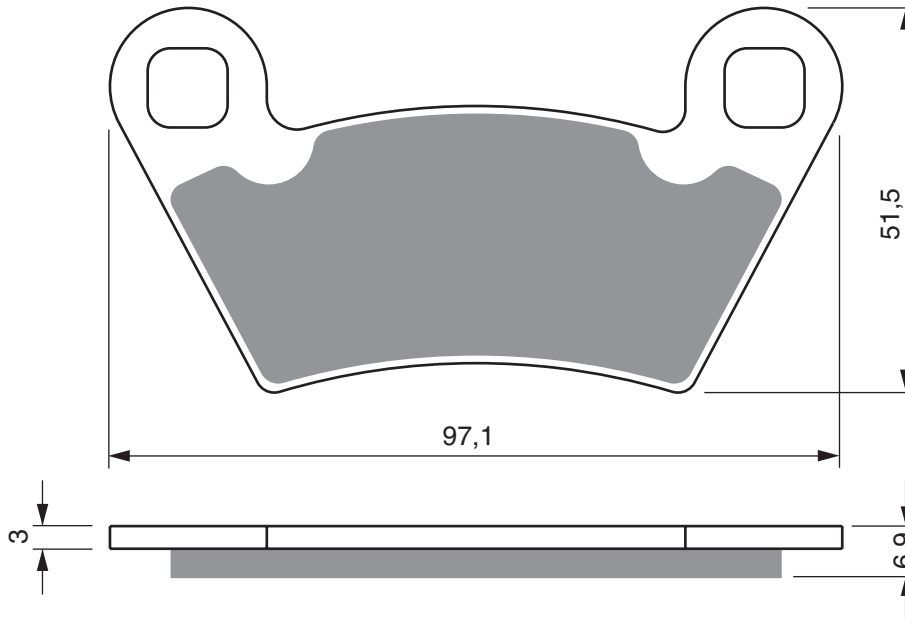

PART NUMBER

312

AD

K1

K5

S3

**S33
RACING**

POLARIS

	Ranger 2x4/4x4	2002 - 2005	FL	FR	RR
	Ranger 48v EV	2013 - 2013	RR		
	Ranger 6x6	2004 - 2005	FL	FR	
	Ranger Series 10 "500 6x6"		FL	FR	RR
	Ranger Series 11		FL	FR	RR
	Ranger TM	2004 - 2005	FL	FR	RR
	Ranger TM	2006 - 2006	FL	FR	RR
	Ranger XP	2005 - 2005	FL	FR	RR
EV	Ranger (Electric)	2010 - 2014	RR		
PPS	/UTV/Series 10 2x4		FL	FR	RR
PPS	Series 11 2x4/4x4		FL	FR	RR
PPS	Series 11 6x6		FL	FR	RR
PPS	UTV/Series 10 4x6		FL	FR	RR
UTV	2x4 (Utility task vehicle series 10)	2003 - 2003	FL	FR	RR
325	Ranger ETX	2015 - 2016	FL	FR	RR
325	Sportsman Ace	2014 - 2014	RR		
325	Sportsman Ace Efi	2015 - 2015	RR		
325	Sportsman Ace Euro	2014 - 2015	RR		
325	Sportsman Ace HD	2015 - 2015	RR		
400	Ranger	2010 - 2014	RL	RR	
500	Ranger (Carb) 2x4	2009 - 2009	RL	RR	
500	Ranger (Efi) 4x4 HO	2009 - 2011	RL	RR	
500	Ranger 4x4	2006 - 2007	FL	FR	RR
500	Ranger 4x4 Efi	2006 - 2007	FL	FR	RR

500	Ranger 4x4 Efi	2008 - 2008	RL	RR	
500	Ranger 4x4 Efi	2011 - 2013	FL	FR	RR
500	Ranger Series 10 6x6		FL	FR	RR
500	Sportsman Touring H.O.	2011 - 2013	RL	RR	
570	Ranger Crew	2014 - 2015	RR		
570	Sportsman Ace	2015 - 2020	RR		
570	Sportsman Ace Euro	2015 - 2020	RR		
700	Ranger 4x4 Efi	2009 - 2009	RL	RR	
700	Ranger 4x4 Efi/LE	2007 - 2007	FL	FR	RR
700	Ranger 6x4 Efi	2008 - 2008	RL	RR	
700	Ranger 6x6 Efi	2006 - 2009	FL	FR	RR
XP	700 Ranger 4x4	2006 - 2006	FL	FR	RR
XP	700 Ranger 4x4	2008 - 2008	RL	RR	
800	Ranger 6x6	2010 - 2014	RL	RR	
800	Ranger HD	2010 - 2011	RL	RR	
800	Ranger TM	2006 - 2006	FL	FR	RR
800	Ranger XP	2010 - 2012	RL	RR	
RZR-4	800 Ranger	2010 - 2014	RL	RR	
RZR-4	800 Ranger EPS	2012 - 2012	RL	RR	
RZR	900 Brutus	2013 - 2017	RL	RR	
RZR	900 Ranger XP	2011 - 2011	RR		
RZR	900 Ranger XP White Lightning LE	2011 - 2011	RL	RR	
1 000	Ranger Diesel	2015 - 2015	RR		
1 000	Ranger Diesel Crew	2015 - 2015	RR		
PPS	1 500 Series II UTV 2x4		FL	FR	RR

EQUIVALENTS OEM

1910514	2202413	2202097	1911228

Disc Brake Pads