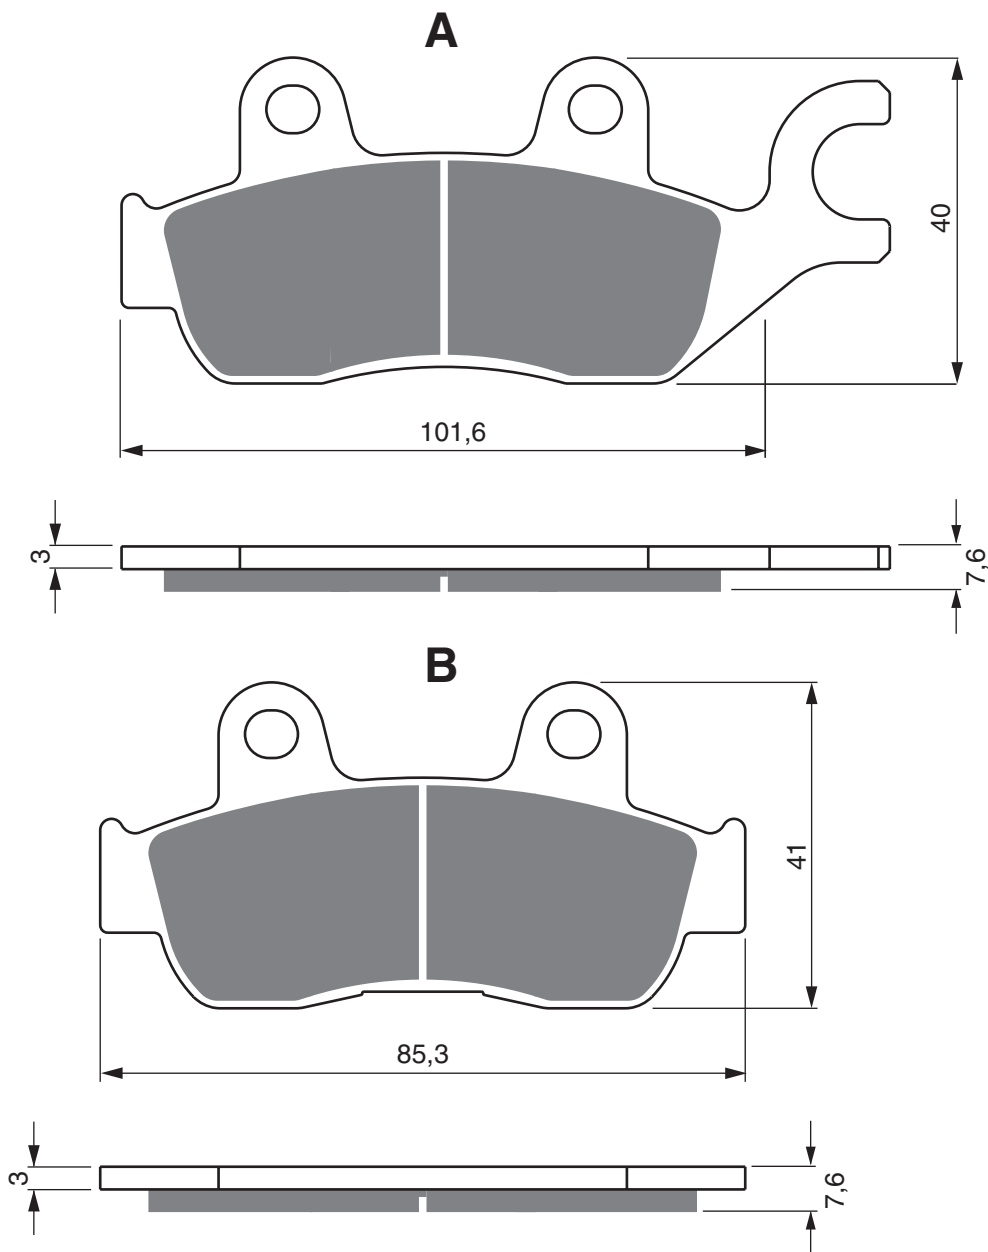

PART NUMBER

285

AD

S3

HONDA

CBX 250 Twister

2004 - 2004 FL