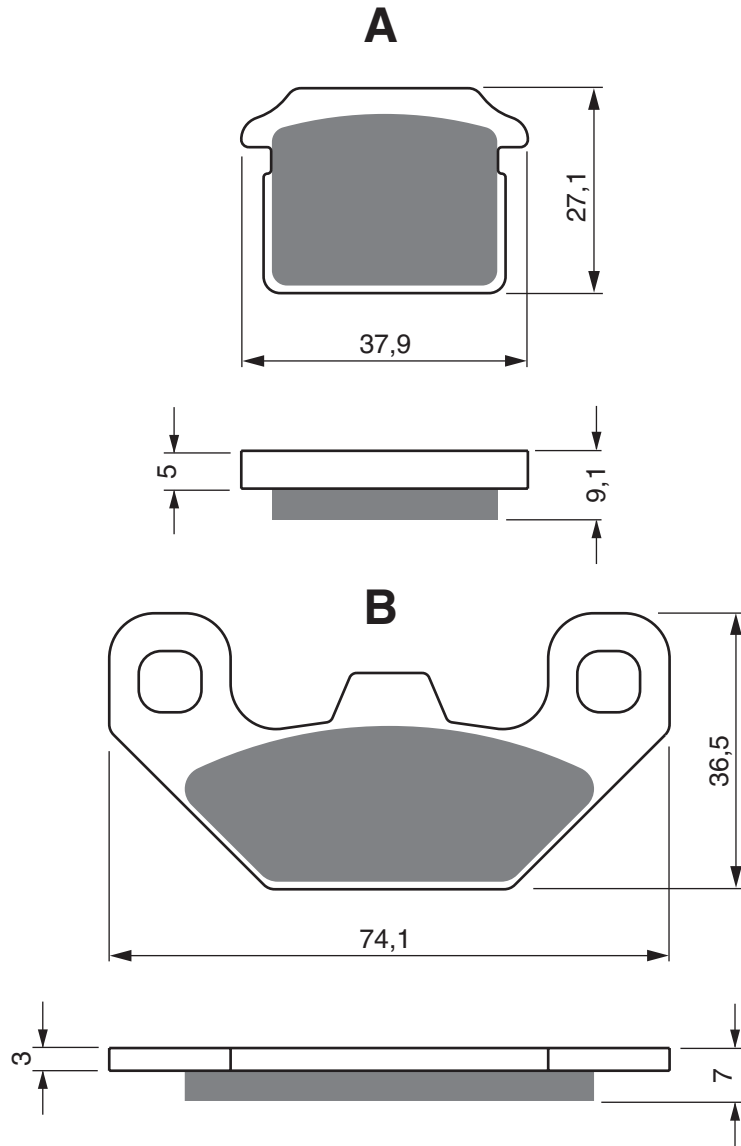

PART NUMBER

320

AD

K1

K5

S3

COBRA

CX 65

2013 - 2013 RR