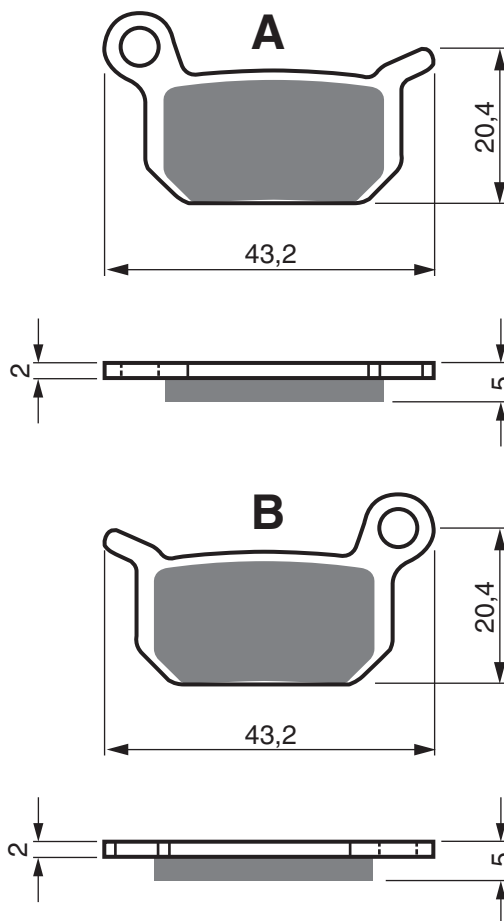

PART NUMBER

190

AD

K1

K5

S3

**S33
RACING**

GAS GAS

ME-E	Electric	2021 - 2021	FL	RR
MC	50	2021 - 2021	FL	RR

HUSQVARNA

EE	5 Electric	2021 - 2021	FL	RR
CR	50	2011 - 2013	FL	RR
CR	50 Senior Pro	2005 - 2005	RR	
SM	50	2011 - 2013	FL	RR
TC	50	2018 - 2021	FL	RR
TC	50 Mini	2018 - 2021	FL	RR

KTM

SX-E	5 Electric	2020 - 2021	FL	RR
	50 Supermoto	2006 - 2006	FL	RR
CR	50 Senior Pro	2005 - 2005	RR	
SX	50	2006 - 2020	FL	RR
SX	50 Junior	2002 - 2013	FL	
SX	50 Mini	2008 - 2020	FL	RR
SX	50 Pro Senior LC	2002 - 2003	FL	
SX	50 Pro Senior LC (12" F/wheel)	2004 - 2020	FL	RR
SX	50 Senior	2002 - 2013	FL	
SX	65	2004 - 2008	RR	

LEM

R3	XC	2003 - 2003	FL	RR
RX	2/3		FL	RR
CX2/CX3	50		FL	RR
R2/R3	50 (Hydraulic System)	2003 - 2005	FL	RR
RX	65		FL	RR
RX	150	2011 - 2011	RR	

POLINI

X1R	50 H20		FL	RR
X2	50 R	2004 - 2004	FL	RR
X3R	50 H20		FL	RR
X5	65 RP	2005 - 2005	FL	RR

TOMOS

MC	50 Senior	2005 - 2005	FL	RR

EQUIVALENTS OEM

451 13 030 000	8000H4667