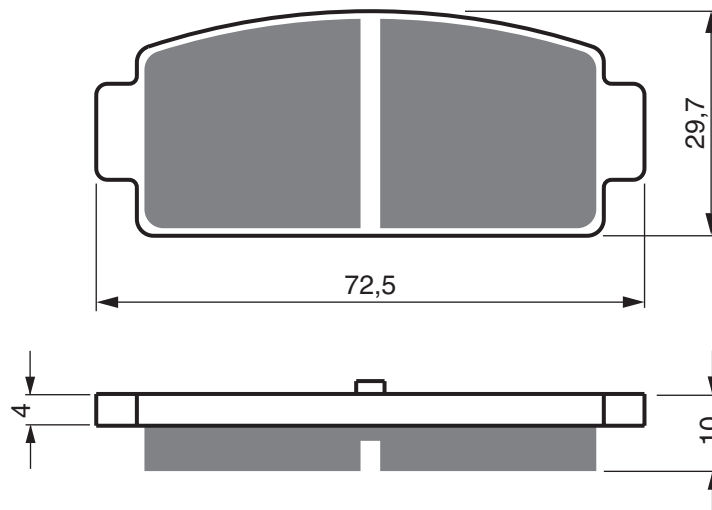

PART NUMBER

362

AD

K1

K5

S3

S33
RACING

A