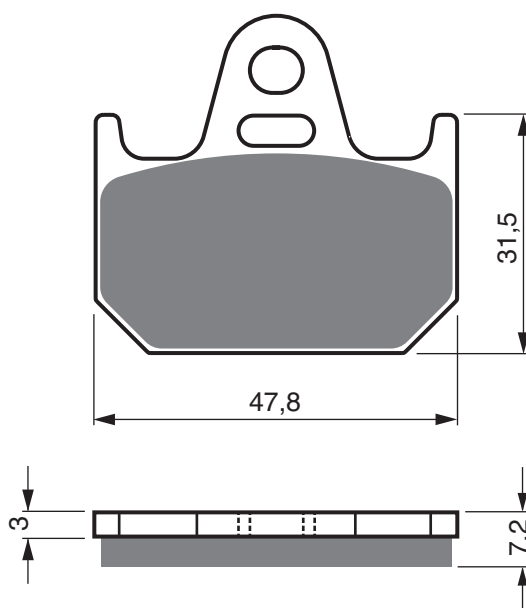

PART NUMBER

158

AD

S3

YAMAHA

TZ	125	1994 - 1997	RR
TZ	250	1989 - 2001	RR
TZ	250 (Radial Caliper)	2002 - 2010	RR

EQUIVALENTS OEM

3CL W0046 00	3LC 25811 50	3LC W0046 00	4TW W0046 00