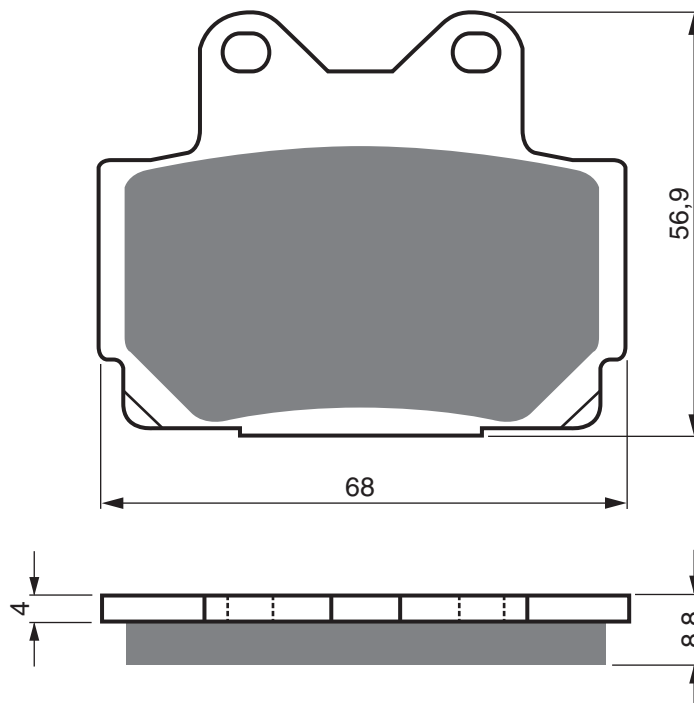

PART NUMBER

067

AD

S3

S33
RACING

YAMAHA

FZR	50		1990 - 1990	RR
RD	125	LC (MK 2-3)	1985 - 1987	FL
RZ	125	(1GV 030101-)	1985 - 1985	FL
TZR	125		1987 - 1989	FL
TZR	125		1990 - 1992	RR
TZR	125	R	1993 - 1993	RR
TZR	150	R (4AP2)	2000 - 2000	RR
SDR	200	(2TV)	1987 - 1989	FL RR
FZR	250		1987 - 1987	RR
FZR	250	R	1989 - 1999	RR
FZX	250	Zeal (3YX1/2/4)	1991 - 1992	RR
R1-Z	250		1990 - 1992	RR
RZ	250	R (1AR/1XG)		FL RR
RZ	250	R (29L)		RR
RZ	250	RR (51L)		FL RR
SRX	250			FL
TDR	250	(3CK1/3CK2 Europe) (Eng Frame # 3CK-)	1988 - 1992	RR
TZR	250	(1KT/2AW Japan) (Eng Frame # 1KT-000/056)	1987 - 1987	RR
TZR	250	(2MA/2XW1/22XW2 Europe) (Eng Frame # 2MA-)	1987 - 1988	RR
TZR	250	(2MA/2XW1/2XW2 Europe) (Eng Frame #2MA-)	1989 - 1992	RR
TZR	250	(2XT1 Japan) (Eng Frame 1KT-09)	1988 - 1988	RR
TZR	250	(3CK1/3CK2 Europe) ((Eng Frame # 3CK-)	1988 - 1992	RR
TZR	250	(3MA1 - Reverse Cylinders) (Eng Frame # 3MA-0001)	1989 - 1989	RR
TZR	250	(3MA3/3MA5) (Eng Frame # 3MA-046/058)	1990 - 1990	RR
TZR	250	R (3XV1/3X4/3XV6) V-Twin (Eng Frame # 3XV000101-08600)	1991 - 1993	RR
TZR	250	RS (3XV8/3XV9/3XVA) V-Twin (Eng Frame # 3XV080101/08200 088-)	1992 - 1994	RR
TZR	250	SP (3MA4) (Eng Frame # 3MA055)	1990 - 1990	RR

TZR	250	SPR (3XVC) V-Twin (Eng Frame # 3XV 107101-)	1995 - 1995	RR
RD	350	F/F2	1985 - 1992	FL FR RR
RD	350	N	1985 - 1985	FL FR RR
RD	350	R	1992 - 1995	FL FR RR
FZ	400	(4YR1)	1996 - 1996	RR
FZ	400	N (IFK 146X 133M)	1985 - 1985	RR
FZR	400	(3EN1/3EN2)	1988 - 1989	RR
FZR	400	(3TJ1/2/6/7)		RR
FZR	400	Genesis (1WG)	1986 - 1986	RR
FZR	400	RR (4DX)	1992 - 1992	RR
FZR	400	RSP (2TK EX-UP)	1987 - 1987	RR
SRX	400		1987 - 1987	RR
SRX	400	(1JL)	1985 - 1985	RR
SRX	400	(3VN1/3VN2/3VN5)	1990 - 1996	RR
XJR	400	(4HM1/4HM2/4HM4/4HM7)	1993 - 1996	RR
XJR	400	(4MH3/4HM5/4HM6/4HM9/4HMA/4HMB) Brembo Calipers	1995 - 1999	RR
RD	500	LC (1GE/D769)	1984 - 1986	RR
RD	500	LC (47X/D467)	1984 - 1987	RR
RZV	500	R (SIX)	1985 - 1985	RR
FZ	600		1987 - 1988	RR
FZS	600	Fazer	1998 - 2003	RR
SRX	600		1986 - 1987	FL FR RR
SRX	600	(1JK)	1985 - 1985	FL FR RR
SRX	600	(3SX)	1990 - 1991	RR
XJ	600	N	1995 - 1997	RR
XJ	600	N	1998 - 2003	RR
XJ	600	S "Diversion"	1992 - 1997	RR
XJ	600	S "Diversion"	1998 - 2003	RR

EQUIVALENTS OEM

1KT W0046 50	1KT W0046 51	1KT W0046 52	3TJ W0046 00	51L W0046 00	51L W0046 01	51L W0046 02
4AP W0046 00						

Disc Brake Pads