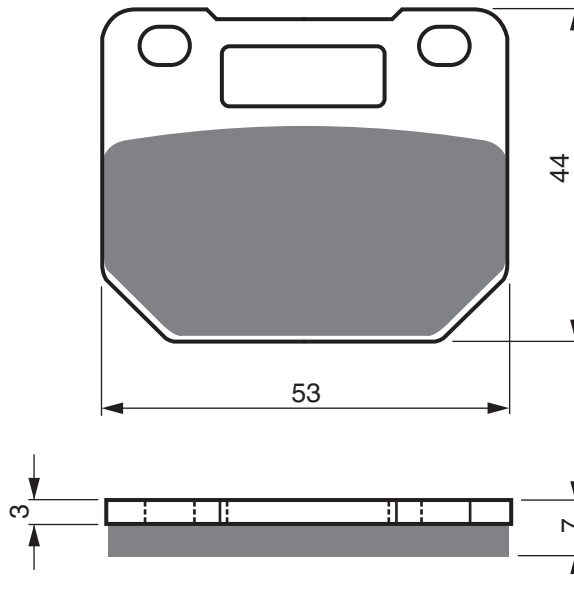

PART NUMBER

074

AD

S3

SUZUKI

RG	125	CG/CH/J (NF12A) Gamma / Rear Drum Brake model	1986 - 1990	FL
RG	125	UCG/UCH/UJ/UAJ/BUJ (NF12B) Gamma / Rear Drum model	1986 - 1990	FL

EQUIVALENTS OEM

5910036850	59130 36A00	59130 36A01

Disc Brake Pads