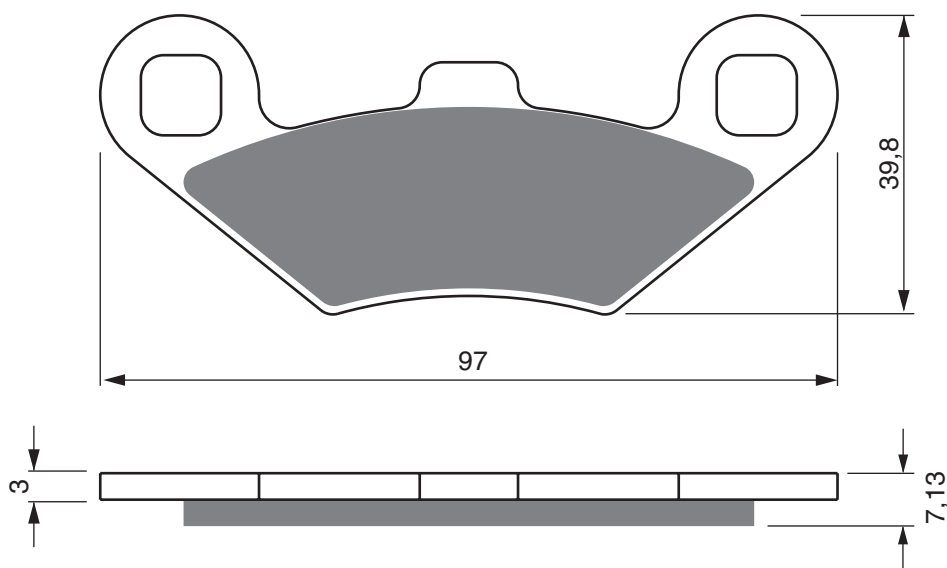

PART NUMBER

280

AD

K1

K5

K5-LX

S3

**S33
RACING**