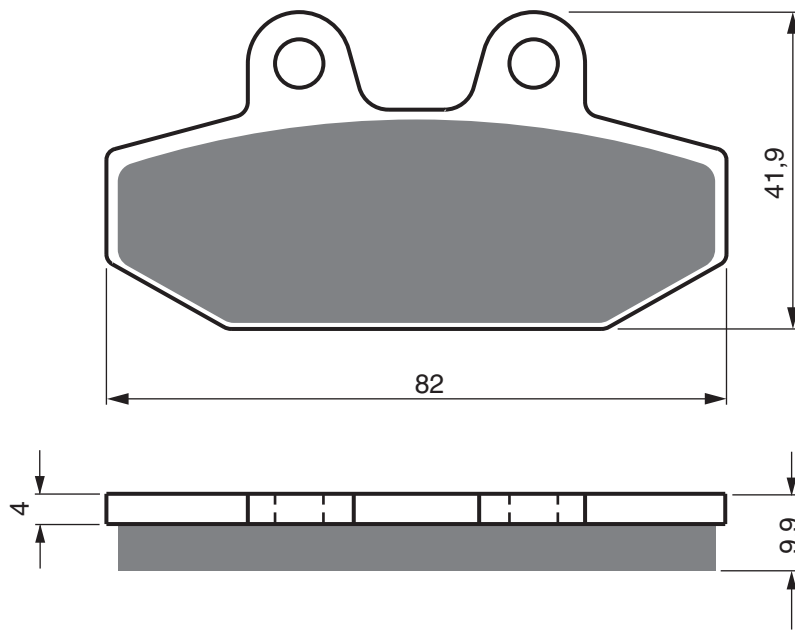

PART NUMBER

395

AD

S3

**S33
RACING**

HARLEY DAVIDSON

FLHCS	Heritage Classic 114 Anniv	2018 - 2018	RR
FXBR	Breakout	2018 - 2020	RR
FXBRS	Breakout 114	2018 - 2020	RR
FXBRS	Breakout Anniv 114	2018 - 2020	RR
FXBS	Fat Bob	2018 - 2020	RR
FLDE	1 750 Softail Deluxe	2018 - 2020	RR
FLFB	1 750 Fat Boy	2018 - 2020	RR
FLHC	1 750 Heritage Classic	2018 - 2018	RR
FLSB	1 750 Sport Glide	2018 - 2020	RR
FLSL	1 750 Softail Slim	2018 - 2018	RR
FXBB	1 750 Street Bob	2018 - 2020	RR
FXBR	1 750 Breakout	2018 - 2020	RR
FXFB	1 750 Fat Bob	2018 - 2020	RR
FXLR	1 750 Low Rider	2018 - 2020	RR
FLHCS	1 870 Heritage Classic 114	2018 - 2018	RR
FLHSC	1 870 Heritage Classic	2018 - 2018	RR
FXBRS	1 870 Breakout 114	2018 - 2020	RR

EQUIVALENTS OEM

41300197

Disc Brake Pads