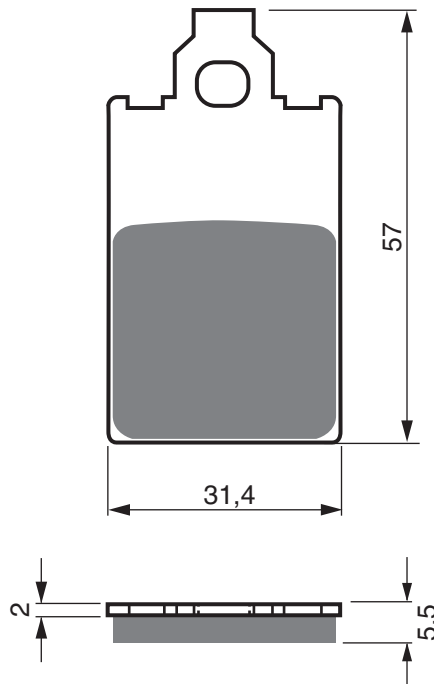

AD

S3

ACCOSSATO

50	Enduro Codice	1989 - 1989	RR
CE	50	1987 - 1987	RR
CE	80	1987 - 1987	RR
KR	80	1987 - 1987	RR

APRILIA

50	Classic	1992 - 2001	FL
50	Europa	1990 - 1992	FL
AF1	50 Futura	1990 - 1992	FL

BETA

	Tempo	1998 - 1998	FL
RK6		1993 - 1996	RR
	50 Tempo (16" wheels)	1994 - 1997	FL
TR34	125	1988 - 1988	RR
TR34	250	1986 - 1988	RR

FANTIC

50	50.1 Oasis	1986 - 1986	FL
50	50.1 Oasis KS / Rally	1987 - 1987	FL
50	Fast		FL
50	Oasis E.S.	1987 - 1987	FL

GARELLI

50	Sahel	1991 - 1991	FL
80	Sahel	1991 - 1991	FL

KTM

GO	50 (KTMG050/G812)	1994 - 1994	FL

MALAGUTI

	50 Centro Base		FL
	50 Centro SL/SL Cat	1994 - 2000	FL
	50 Yesterday	1998 - 2003	FL
CR-1	50 Crosser	1995 - 1998	FL
F12	50 Phantom	1994 - 2003	FL
F15	50 Firefox	1996 - 2000	FL
MLX	50 Enduro	1987 - 1987	FL

PEUGEOT

SV	100 L	1997 - 1998	FL

PIAGGIO VESPA

	50 Free (Disc Model)	1995 - 2000	FL
	50 Free - Delivery	2000 - 2001	FL

TOMOS

	Streetmate	2005 - 2005	FL
	Streetmate R		FL
	50 Revival/Revival TS	2003 - 2004	FL
	50 Streetmate	2003 - 2004	FL

YAMAHA

DR	50 R-L (SM-5VB1/VG55BK)	2002 - 2003	FL
DT	50 R	1997 - 2001	FL

EQUIVALENTS OEM

119 363 00	5BK F5811 00	8213145	498840	119468000	119419000	752817
2525250000	8213145	07010R