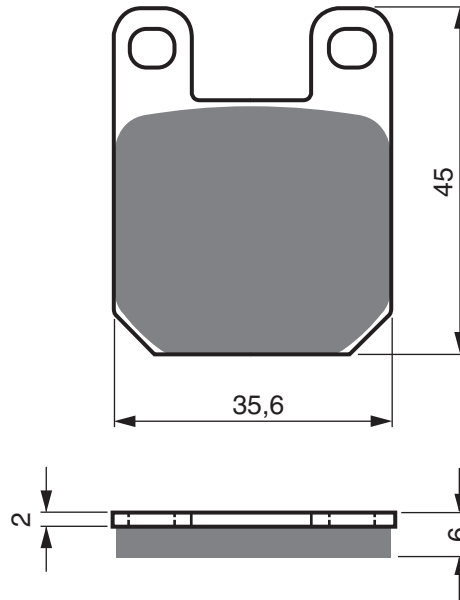

AD

S3

**S33
RACING**

AJP

PR4	200	Supermoto	2004 - 2009	RR

ALFER

MC	80		1987 - 1987	RR

APRILIA

RS	50	(Radial Caliper - 6 bolt fixing Front & Rear)	2006 - 2011	RR
RX	50	Factory	2006 - 2020	RR
SM	50		2011 - 2012	FL RR
SX	50		2006 - 2020	RR
SM	125		2011 - 2012	FL RR
SX	125		2011 - 2012	FL RR
TX	125		1986 - 1988	FL
TX	240		1986 - 1988	FL
SM	250		2011 - 2012	FL
	280	Climber	1994 - 1996	FL
	280	R Climber	1992 - 1993	FL
TX	311		1986 - 1988	FL RR

BETA

		Gara	1993 - 1995	FL
	50	Eikon	1999 - 2006	FL RR
REV	50		2000 - 2008	FL RR
RK6	50	Enduro	1997 - 2002	RR
RR	50	Enduro	1999 - 2005	FL RR
RR	50	Enduro	2004 - 2007	RR
RR	50	Enduro Alu / Motard Alu	2004 - 2008	RR
RR	50	Enduro Racing	2009 - 2011	RR
RR	50	Enduro Standard	2009 - 2014	FL
RR	50	Motard Standard	2009 - 2012	FL
RR	50	Pro Race	1998 - 2004	RR
RR	50	Standard	2005 - 2008	RR
RR	50	Supermoto	1999 - 2005	FL RR
	70	Minitrial (2T)	2013 - 2014	FL RR
EVO	80	Junior	2009 - 2020	FL RR
REV	80		2000 - 2007	FL RR
	125	Eurotech	1996 - 1998	FL RR
	125	Techno	1996 - 1998	FL RR

ALP	125	(4T)	1998 - 2004	FL RR
R	125	4T Mini Cross		RR
RE	125	4T Enduro	2010 - 2014	FL
TR34	125		1988 - 1988	FL
TR34	125		1989 - 1989	FL RR
ALP	200	(4T)	2000 - 2004	FL RR
	250	Eurotech	1996 - 1998	FL RR
	250	Techno	1996 - 1998	FL RR
	260	Super Trial ST	1994 - 1994	FL
	260	Synt	1992 - 1992	FL
	260	Synt	1993 - 1995	FL
	260	Techno	1995 - 1995	FL
	260	Zero	1992 - 1992	FL

BLATA

	125	Enduro	2007 - 2008	RR
	125	Motard	2007 - 2008	RR

BULTACO

	50	Lobito	1999 - 1999	RR
SM	50	Astro		RR

CAGIVA

	50	Mito	1999 - 2000	RR
	50	Progress	1997 - 1999	FL

CH RACING

WSM	50	Motard	2005 - 2005	RR
WXE	50	Enduro	2005 - 2005	RR
WSM	125	Motard	2005 - 2005	RR
WXE	125	Enduro	2005 - 2005	RR

CONTI

RX	356	V3 (12" wheels)	2005 - 2006	RR
RX	356	V3 (17" wheels)	2005 - 2006	RR

CPI

	50	Supercross	2003 - 2009	FL RR
	50	Supermoto (Low level exhaust)	2006 - 2009	FL RR
SM	50		2011 - 2012	FL RR
SM	50	Black Tiger	2008 - 2009	FL RR