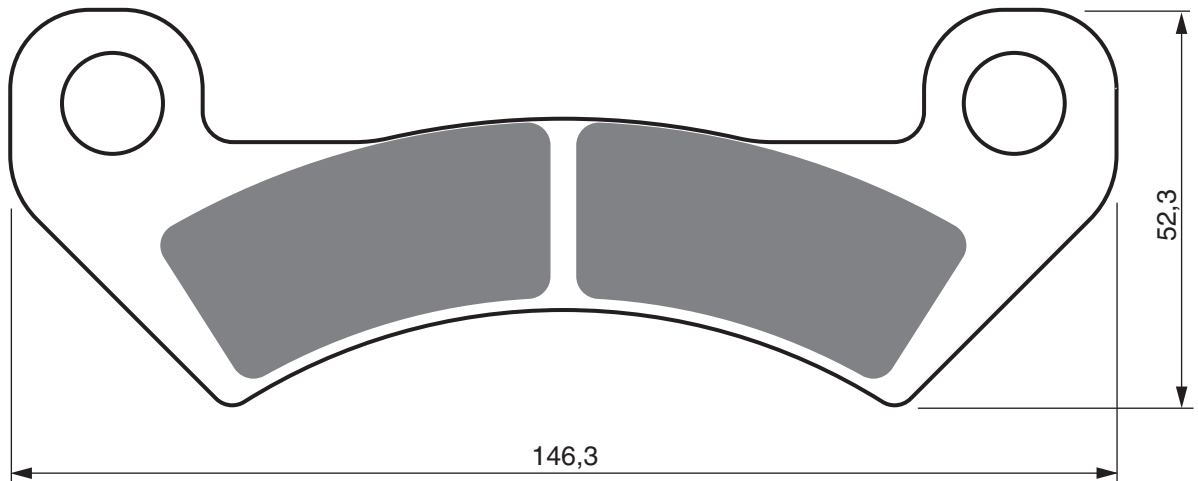

PART NUMBER

347

AD

K1

K5

S3

**S33
RACING**

ARCTIC CAT

1 000	Wildcat 4	2013 - 2016	FL	FR
1 000	Wildcat 4X	2014 - 2016	FL	FR
1 000	Wildcat 4X LTD	2014 - 2015	FL	FR

JOHN DEERE

XUV	625	i Gator (Petrol)	2011 - 2011	FL	FR
XUV	825	i Gator (Petrol)	2011 - 2011	FL	FR
XUV	855	D Gator (Diesel)	2011 - 2011	FL	FR

EQUIVALENTS OEM

AM 14 060 7