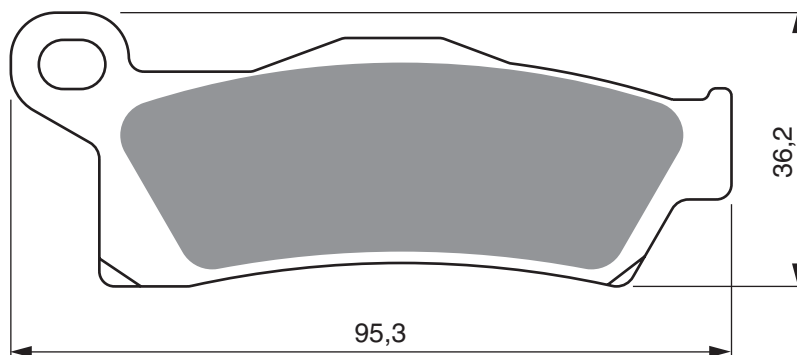

PART NUMBER

310

AD

K1

K5

S3

**S33
RACING**

A

B