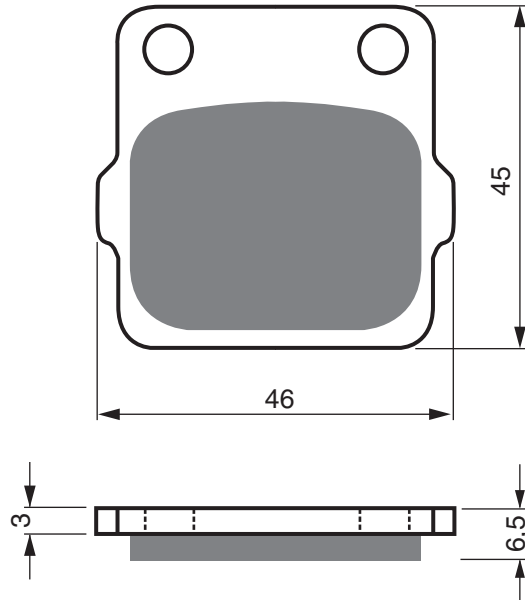

PART NUMBER

077

- **AD**
- **K1**
- **K5**
- **S3**
- **S33
  RACING**

SUZUKI

LT	230	SF-SJ	1985 - 1988	RR
LT	250	RF-RH	1985 - 1987	RR

TM

	80	/85 Minicross/Junior	1996 - 2000	RR

YAMAHA

YZ	65		2018 - 2021	RR
YZ	80	E/F/LWF/LWG/G/LWH/H/LWJ/J/LWK/K/L/LWL/LWM/M/LWN/N	1993 - 2001	RR
YZ	85	(2T - Big wheel F19" / R16")	2002 - 2020	RR
YZ	85	(2T - Small wheel F17"/R14")	2002 - 2015	RR
YZ	125	W	1989 - 1989	RR
YZ	250	W/WRW	1989 - 1989	RR

EQUIVALENTS OEM

69140 26C00	3JD W0046 01	3JD W0046 10	3JD W0046 00	4ES W0046 00	5PA W0046 00
BR8 25806 00					

Disc Brake Pads