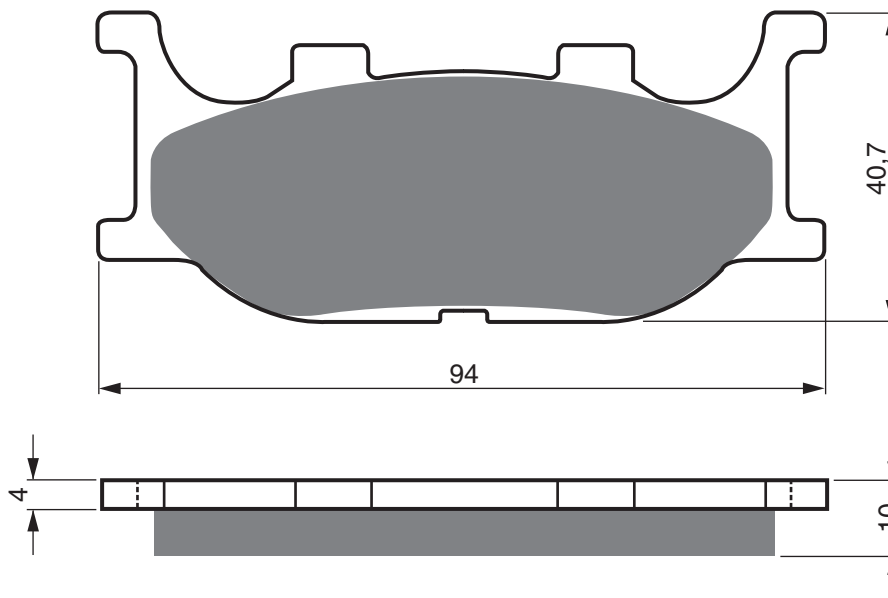

PART NUMBER

099

AD

S3

**S33
RACING**

GP5

GP6

GP7