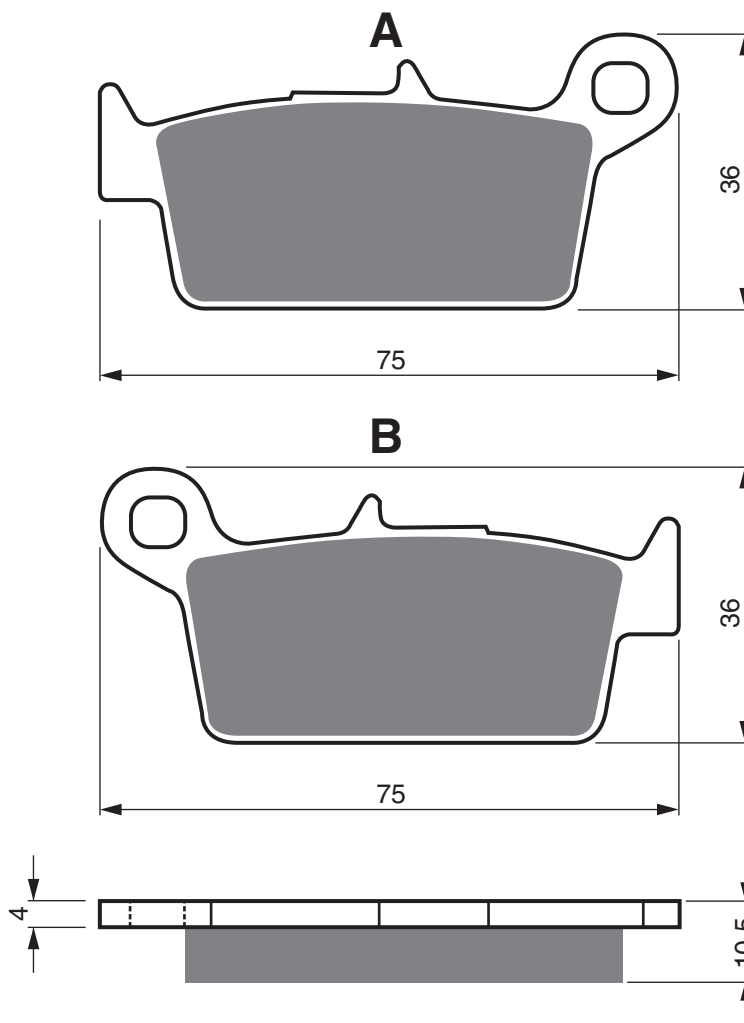

PART NUMBER

003

AD

K1

K5

K5-LX

S3

S33
RACING

AJP

PR5	250	Enduro	2009 - 2009	RR
PR5	250	Supermoto	2009 - 2009	RR

CPI

125	Sauel	RR

GAS GAS

125	Pampera (2T)	2005 - 2008	RR
125	Trail Halley	2009 - 2009	RR
EC	125 (2T)	2000 - 2008	RR
MX	125 (MC)	2001 - 2008	RR
SM	125 (2T)	2001 - 2006	RR
SM	125 (2T) Supermotard	2003 - 2006	RR
SM	125 FSE	2002 - 2002	RR
SM	125 Halley	2009 - 2009	RR
EC	200 (2T)	2000 - 2008	RR
MX	200	1999 - 2000	RR
EC	250 (2T)	2000 - 2008	RR
MX	250	1999 - 2000	RR
MX	250 (MC)	2001 - 2008	RR
SM	250 (2T)	2001 - 2006	RR
SM	250 FSE	2002 - 2002	RR
EC	300 (2T)	2000 - 2008	RR
MX	300	1999 - 2000	RR
400	Pampera	2006 - 2006	RR
SM	400 FSE	2002 - 2002	RR
SM	400 FSE (2T)	2001 - 2002	RR
450	Pampera (4T)	2007 - 2008	RR
EC	450 FSE Enduro (4T)	2005 - 2009	RR

EC	450	FSR Enduro (4T)	2005 - 2009	RR
SM	450	FSR (4T) Supermotard	2007 - 2009	RR
SM	450	Halley	2009 - 2009	RR
SM	450	Trail Halley	2009 - 2009	RR
EC	515	FSE Enduro (4T)	2005 - 2009	RR
EC	515	FSR Enduro (4T)	2005 - 2009	RR
SM	515	FSR (4T) Supermotard	2007 - 2009	RR

GOES

G	125	XM	2008 - 2009	RR
G	250	XM	2008 - 2009	RR

HM

CRE	80		1998 - 2002	RR
CR	85	R/R2	2003 - 2007	RR
CRE	125		1995 - 2001	RR
CRF	150	R	2007 - 2009	FL

HONDA

CB	50	V/W Dream 50	1997 - 1998	RR
XR	50	M5 (AD14) Motard	2005 - 2005	RR
CR	80	RN/RP/RR/RS/RT/RBT/RV/RBV/RW/RBW/RX/RBX/RV/RBY/R1/RB1/R2/RB2	1992 - 2002	RR
CR	85	R3/RB3/R4/RB4/R5/RB5/R6/RB6/R7/RB7	2003 - 2007	RR
XR	100	M5 (HD13) Motard	2005 - 2005	RR
CR	125	RH/RJ/RK/RL/RM/RN/RP/RR	1987 - 1994	RR
CR	125	RS/RT/RV	1995 - 1997	RR
CR	125	RW/RX/RV/R1	1998 - 2001	RR
CRF	230	L	2008 - 2010	RR
CRF	230	M (Supermoto)	2009 - 2010	RR
SL	230	Free Landsports (MD33)V/W/X/1	1997 - 2001	RR