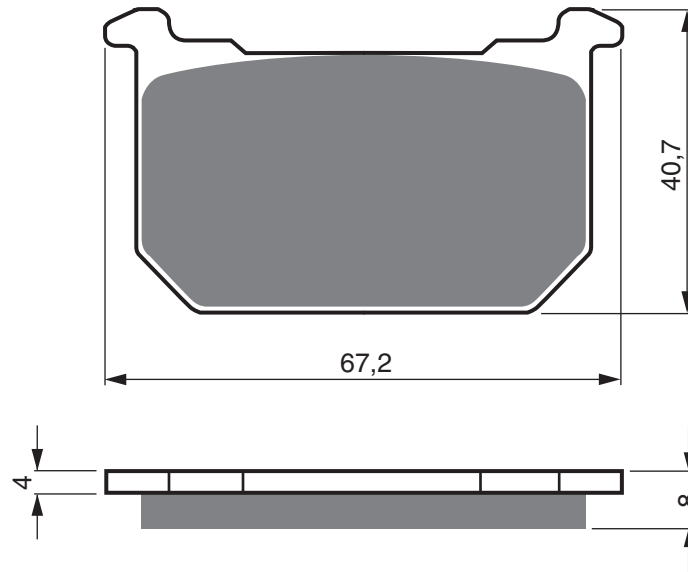

PART NUMBER

127

AD

S3

KAWASAKI

Z	250	A3	1981 - 1981	FL	FR
Z	400	J2/J3	1980 - 1983	FL	FR
Z	440	C2	1981 - 1981	FL	
Z	440	D5/D6 LTD	1983 - 1984	FL	
Z	440	H1/H2	1981 - 1981	FL	
GPZ	550	D1	1982 - 1982	FL	FR RR
GPZ	550	H1/H2	1982 - 1983	FL	FR RR
Z	550	A2/A3/C1/C2/LTD	1981 - 1984	FL	FR
Z	650	F2/F3/F4	1981 - 1983	FL	FR
Z	700	A1 "LTD"	1984 - 1984	FL	FR RR
GPZ	750	R1	1982 - 1982	FL	FR RR
GT	750	P1-P9	1982 - 1996	FL	FR RR
Z	750	E1	1980 - 1980	FL	FR RR
Z	750	H1/H2/LTD	1980 - 1981	FL	FR RR
Z	750	L1/L2	1981 - 1982	FL	FR RR
Z	750	L3	1983 - 1983	FL	FR RR

Z	750	L4	1984 - 1984	FL	FR RR
Z	750	LTD Belt Drive (KZ750B/K/9972/0)	1983 - 1984	FL	FR RR
Z	750	LTD Twin (KZ750B/S/9972/0)	1982 - 1984	FL	FR RR
Z	750	N1/N2 "Spectre"	1982 - 1983	FL	FR RR
Z	750	Sp. (KZ750E/R/B635/0)	1983 - 1983	FL	FR RR
Z	750	Y1 (LTD)	1982 - 1982	FL	FR
KZ	1 000	P6-P16	1987 - 1997	FL	FR RR
Z	1 000	J1/J2/J3	1981 - 1983	FL	FR RR
Z	1 000	K1/K2 LTD	1981 - 1982	FL	FR RR
Z	1 000	R1/R2 (Eddie Lawson Replica)	1982 - 1983	FL	FR RR
GPZ	1 100	B1/B2	1982 - 1983	FL	FR RR
Z	1 100	A1-A3	1981 - 1983	FL	FR RR
Z	1 100	D1/D2 "Spectre"	1982 - 1983	FL	FR RL
Z	1 100	GP (KZT10B/C170/0)	1981 - 1982	FL	FR RR
Z	1 100	L1, LTD	1983 - 1983	FL	FR RR
Z	1 100	ST (KZT10A/C077/0)	1981 - 1983	FL	

EQUIVALENTS OEM

43082 1007	43082 1008	43082 1021	43082 1022	43082 1025	43082 1026