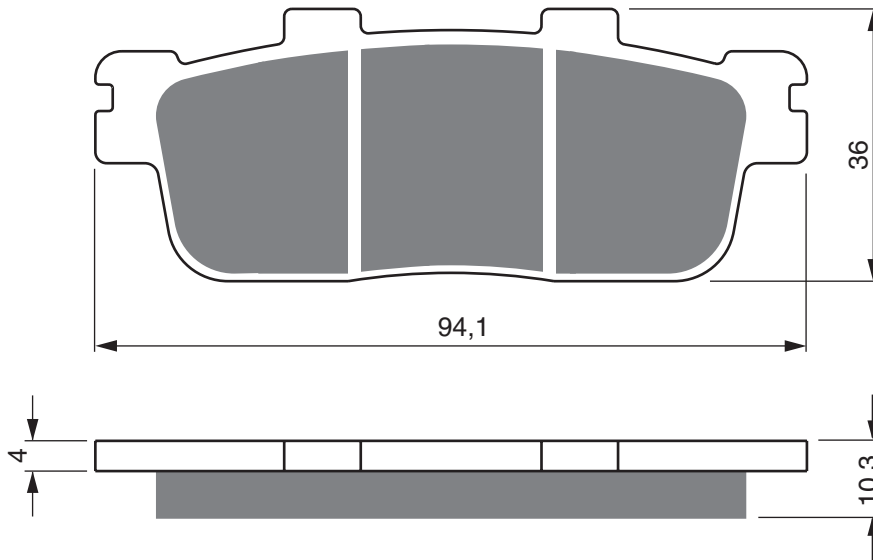

PART NUMBER

286

AD

K5

S3

ADIVA SCOOTERS

AD2	300	(2 Wheel Type)	2014 - 2015	RR
AD3	300	(3 Wheel Type)	2014 - 2015	RR

DAELIM

S3	125	(SV125)	2012 - 2014	RR
ET	250	Quad	2005 - 2008	RR
S3	250	(SV 250)	2012 - 2014	RR
ST	250	Sector Quad	2005 - 2006	RR
ET	300	Quad	2007 - 2009	RR

E-TON

RXL	150	Viper	2007 - 2007	RR
VXL	250	ST Vector	2006 - 2007	RR
VXL	250	Vector	2006 - 2007	RR
VTX	300	ST Vortex ST	2007 - 2007	RR
VTX	300	Vortex	2007 - 2007	RR
VXL	300	ST Vector ST	2007 - 2007	RR
VXL	300	Vector	2007 - 2007	RR

HP POWER

260	Barum (4T/2V/LC)	2010 - 2011	RR

KYMCO

125	People S DD	2007 - 2011	RR
200	People i S DD	2007 - 2011	RR

PEUGEOT

LXR	125	(4T)	2010 - 2013	RR
LXR	200	i (4T)	2010 - 2012	RR

SYM

125	City Com	2008 - 2013	RR
125	Joyride EVO i (Twin Headlamps)	2009 - 2020	RR
125	Joyride i	2007 - 2009	RR

GTS	125	i Joymax (All models)	2010 - 2015	RR
GTS	125	i Sport (All models)	2014 - 2015	RR
GTS	125	Joymax/Voyager	2006 - 2009	FL
GTS	125	Joymax/Voyager	2006 - 2009	RR
HD	125	Evo (Carb & EFi Models / 4T / Single Headlamp)	2003 - 2013	RR
SB	125	Ni-Wolf (EFi Model)	2011 - 2015	FL
	200	Joyride EVO i	2009 - 2020	RR
	200	Joyride i	2007 - 2009	RR
	200	Quadlander	2012 - 2013	RR
	200	Trackrunner Quad	2005 - 2009	RR
H	200	SE	2006 - 2006	RR
HD	200	Evo (Carb & EFi Models / 4T / Single Headlamp)	2003 - 2013	RR
HD	200	S Evo	2007 - 2007	RR
HD2	200	i (4T) (Twin Headlamps)	2010 - 2015	RR
	250	i Joymax	2007 - 2008	RR
	250	Quadlander	2005 - 2007	RR
GTS	250		2007 - 2008	RR
GTS	250		2007 - 2009	RR
GTS	250	i Joymax (All models)	2009 - 2015	RR
	300	Citymax Quad	2006 - 2006	RR
	300	Cruisym	2017 - 2020	RR
	300	Joymax Z ABS	2017 - 2020	RR
GTS	300	i Sport (All models)	2014 - 2015	RR
GTS	300	Joymax (All Models)	2008 - 2015	RR
TGB				
	125	X-Motion	2008 - 2014	RR
	125	X-Motion Ri	2011 - 2012	RR
	250	X-Motion i	2008 - 2010	RR
	300	X-Motion EFi	2010 - 2012	RR

EQUIVALENTS OEM

G7131 LRAO 000	812111	43105 LDH 1E00	43108 HWW 000A	43105 HMA 00DA	43105 SZ2 0000	43105 SZ2 0010

Disc Brake Pads