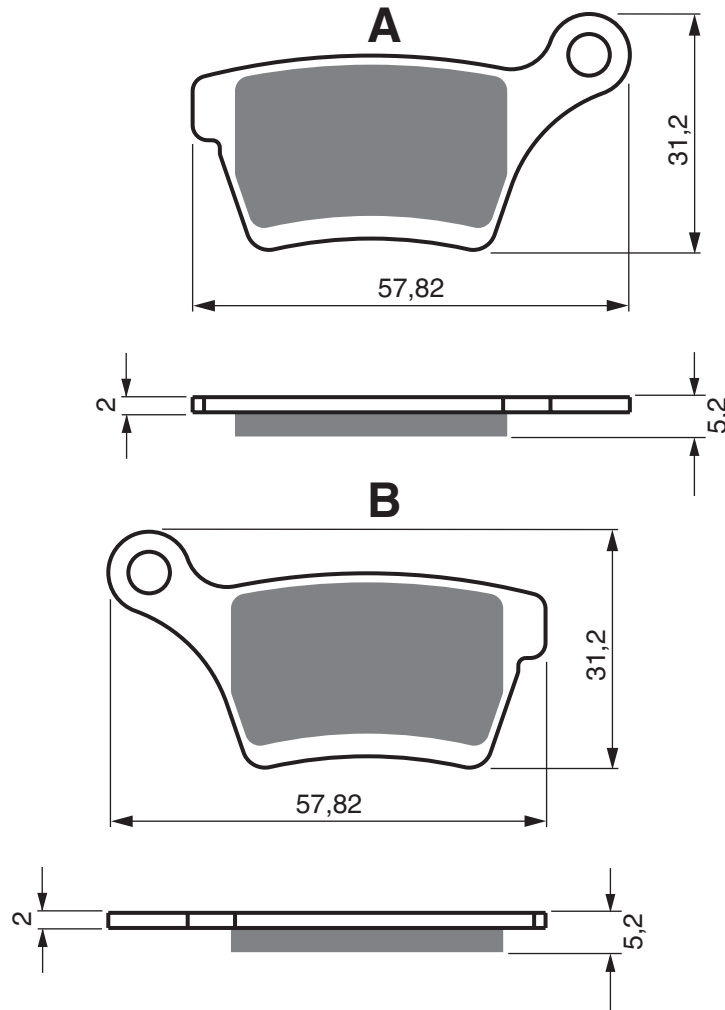

PART NUMBER

400

AD

S3

COBRA

CX	50	FWE	2018 -	FL	RR
CX	50	JR	2018 -	FL	RR
CX	50	P3	2018 -	FL	RR

EQUIVALENTS OEM

BKMU0009