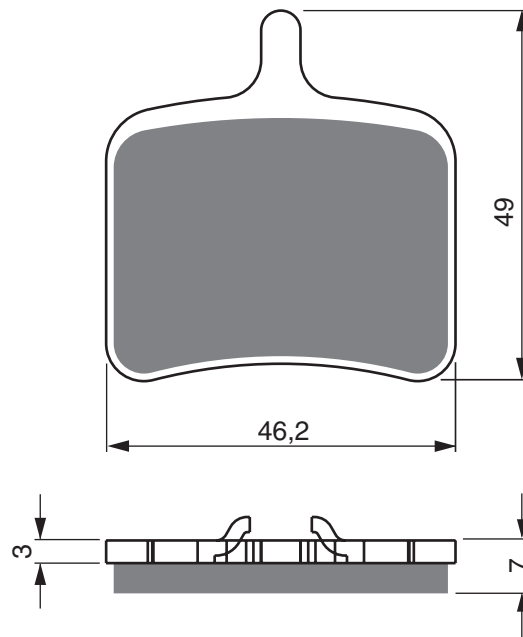

PART NUMBER

290

AD

S3

**S33
RACING**

BUELL

1 125 CR	2009 - 2010 RR
1 125 R	2008 - 2010 RR

EBR

1 190 RS (Sport)	2014 - 2015 RR
1 190 RX (Sport)	2014 - 2015 RR
1 190 SX (Naked)	2014 - 2015 RR

EQUIVALENTS OEM

H301 1AM	IC000818

Disc Brake Pads