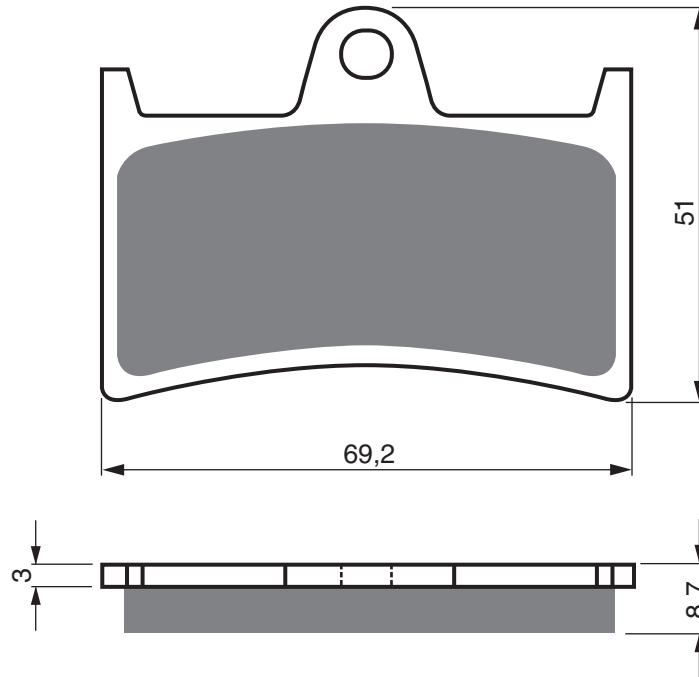

- AD
- S3
- **S33
  RACING**
- GP5
- GP6
- GP7

KAWASAKI

ST	700	Stallion		2014 - 2018	FL	FR

YAMAHA

TZR	125	R		1993 - 1993	FL	
TZR	250	(3MA1 - Reverse Cylinders) (Eng Frame # 3MA-0001)		1989 - 1989	FL	FR
TZR	250	(3MA3/3MA5) (Eng Frame # 3MA-046/058)		1990 - 1990	FL	FR
TZR	250	R (3XV1/3X4/3XV6) V-Twin (Eng Frame # 3XV000101-08600)		1991 - 1993	FL	FR
TZR	250	RS (3XV8/3XV9/3XVA) V-Twin (Eng Frame # 3XV080101/08200 088-)		1992 - 1994	FL	FR
TZR	250	SP (3MA4) (Eng Frame # 3MA055)		1990 - 1990	FL	FR
TZR	250	SPR (3XVC) V-Twin (Eng Frame # 3XV 107101-)		1995 - 1995	FL	FR
FZR	400	(3TJ1/2/6/7)			FL	FR
FZR	400	RR (4DX)		1992 - 1992	FL	FR
XP	500	A T-Max (530cc Engine / ABS Models)		2012 - 2016	FL	FR
XP	500	A T-MAX - LUX MAX (ABS)		2016 - 2016	FL	FR
XP	500	Black Bronze Max (59CE)		2013 - 2014	FL	FR
XP	500	T-Max (530cc Engine / Non ABS Models)		2012 - 2016	FL	FR
XP	500	T-Max (ABS Models)		2008 - 2011	FL	FR
XP	500	T-Max (Non ABS Models)		2008 - 2011	FL	FR
	530	D-A T-Max DX (530cc) (ABS)		2017 - 2018	FL	FR
	530	E-A T-Max (530cc) (ABS)		2017 - 2018	FL	FR
XP	530	A (530cc Iron MAX - ABS Models)		2015 - 2016	FL	FR
XP	530	A T-Max SX (530cc) (ABS)		2017 - 2019	FL	FR
FZ6	600	Fazer S2 (ABS) (4 Piston Caliper)		2007 - 2009	FL	FR
FZ6	600	Fazer S2 (ABS/Half Fairing/4 piston caliper) (5S2)		2008 - 2008	FL	FR
FZ6	600	Fazer S2 (Non ABS/Half Fairing/4 Piston Caliper) (4S81/4S8)		2007 - 2009	FL	FR
FZ6	600	S2 (Naked / Non ABS/4 Piston Caliper) (5S51/5S5)		2007 - 2009	FL	FR
FZ5	600	Fazer		1998 - 2003	FL	FR

YZF	600	"R6"		1999 - 2002	FL	FR
YZF	600	"R6"		2003 - 2004	FL	FR
YZF	600	R Thundercat		1996 - 2003	FL	FR
YZF	600	R6 (13S1)		2008 - 2016	FL	FR
YZF	600	R6 (Rad.cal.)		2017 - 2020	FL	FR
YZF	600	RRR (R6)		2003 - 2004	FL	FR
MT-07	700	(689cc/2 Cyl) Non ABS		2014 - 2016	FL	FR
MT-07	700	Moto Cage (ABS/2 Cyl)		2015 - 2017	FL	FR
MT-07A	700	(689cc/2Cyl) ABS		2014 - 2018	FL	FR
MT-07A	700	Moto Cage (Non ABS)		2014 - 2016	FL	FR
	700	Tracer (MTT 690)		2016 - 2020	FL	FR
XSR	700	ABS (MTM 690-U)		2016 - 2020	FL	FR
XSR	700	ABS Xtribute		2019 - 2020	FL	FR
YZF	750	R7 "0W02" (Road version) (5FL1)		1999 - 2001	FL	FR
FZ8	800	N-Naked/Single Headlight/Non ABS (RN255/39P1)		2011 - 2015	FL	FR
FZ8	800	NA-Naked/Single Headlight/ ABS (RN256/59P1)		2011 - 2015	FL	FR
FZ8-S	800	Fazer 8 (Top fairing/Twin headlight/Non ABS) (RN251/42P1)		2011 - 2015	FL	FR
FZ8-SA	800	Fazer 8 (Top fairing/Twin headlight/ ABS) (RN252/1BD1)		2011 - 2015	FL	FR
	847	Nikken (ABS) (3 cyl)		2018 - 2020	FL	FR
MT-09	900	(1RC) Non ABS (847cc/3cyl)		2014 - 2016	FL	FR
MT-09	900	(2DR) ABS (847cc/3cyl)		2014 - 2016	FL	FR
MT-09	900	A Sport Tracker (ABS) (847cc/3cyl)		2014 - 2016	FL	FR
MT-09	900	ABS (MT850-A 847cc/ 3 Cyl Engine)		2017 - 2020	FL	FR
MT-09	900	SP ABS (MT850-D 847cc/3 Cyl Engine)		2018 - 2020	FL	FR
MT-09	900	SR Street Rally ABS (847cc/3cyl)		2014 - 2016	FL	FR
MT-09	900	Tracer (ABS847cc/3 Cyl engine)		2015 - 2020	FL	FR
MT-09 Tracer	900	GT ABS (847cc/3 Cyl Engine)		2018 - 2018	FL	FR
TDM	900	(280/ABS)		2005 - 2013	FL	FR

Disc Brake Pads