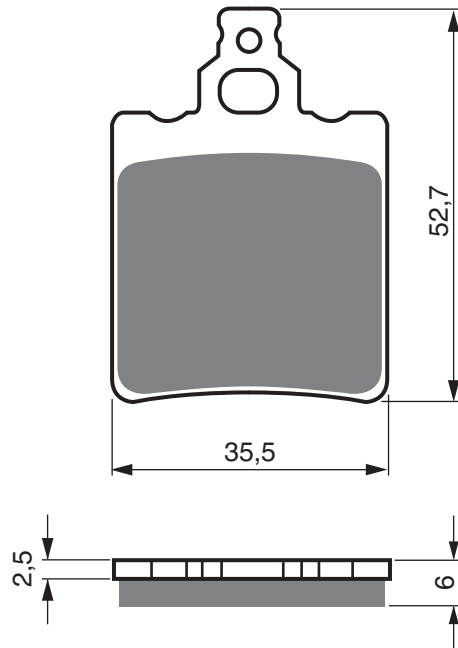

PART NUMBER

096

AD   **K5**   **S3**

APRILIA

50	Europa	1990 - 1992	RR
50	Tuono	2004 - 2004	RR
AF1	50 Futura	1990 - 1992	RR
MX	50	2003 - 2005	RR
RS	50 (5 bolt fixing front & rear)	1999 - 2005	RR
RS	50 (6 Bolt Fixing Front & Rear)	1993 - 1998	RR
RX	50 C/CD	1995 - 2004	RR
RX	50 Racing	2004 - 2006	RR
RX3-5	50 Marce (M/N/P/R)	1991 - 1994	RR

CAGIVA

W4	50	1991 - 1995	RR
	125 Cruiser	1987 - 1987	RR
	125 Elefant	1988 - 1990	RR
	125 Tamanaco	1988 - 1989	RR
SXT	125	2002 - 2002	FL
W8	125	1993 - 1995	RR
W8	125	1996 - 1998	RR
WSTX	125 Aletta Rossa	1983 - 1984	FL
XSST	125	1981 - 1982	FL

FANTIC

50	50.1 Oasis	1986 - 1986	RR
50	Koala	1990 - 1990	FL
	50 Koala	1990 - 1990	RR
	50 Oasis E.S.	1987 - 1987	RR
RC	50 Caballero	1991 - 1991	RR
RS	50 Caballero	1991 - 1991	RR
	80 Caballero	1991 - 1991	RR
	80 Caballero RC	1991 - 1991	RR
	80 Kaloa		FL RR
	125 Raider		FL
HP1	125 Sport	1987 - 1987	FL FR

GARELLI

125	Tiger XLE	1986 - 1986	RR
GTA	125	1986 - 1986	FL
GTA	125	1986 - 1986	RR

EQUIVALENTS OEM

8113104	8000 33545	8000 37009	8000 40413	8213051	8213104	238 076570
245 07 6340	326 478	8000 40413				

GENERIC

50	Toxic	2007 - 2008	RR
50	Trigger SM (All models)	2006 - 2018	RR
50	Trigger X (All Models)	2006 - 2018	RR
125	Trigger SM	2008 - 2009	RR
125	Trigger X	2008 - 2009	RR
GRS	125	2013 - 2016	RR
SM	125	2013 - 2016	RR
TW	125 SM	2013 - 2015	RR

GILERA

RV	50 NGR	1988 - 1988	FL
NGR	250	1985 - 1985	FL FR

JCM

	233 Vega	1988 - 1988	RR
	333 Vega	1988 - 1988	RR

KEEWAY

TX	50	2010 - 2012	RR
X RAY	50 Supermoto	2007 - 2009	RR
X-WAY	50 Supermoto	2006 - 2006	FL
TX	125	2010 - 2012	RR

LAVERDA

	125 Formula	1986 - 1986	FL
GS	125 Lesmo	1990 - 1990	FL RR
LB	125 Custom/Sarbia/strada Sport	1985 - 1987	FL

MALAGUTI

ES	50 Dune	1989 - 1989	FL RR
MXR	50	1989 - 1989	FL

MALANCA

	ob one M6	1985 - 1985	FL FR RR
	ob one M6 Racing	1985 - 1985	FL FR RR
E2	125		FL FR RR
GTI	80		FL FR RR
	125 Mark Enduro	1985 - 1985	FL

MOTO-GUZZI

	250 (All Models)	1975 - 1975	FL

ZÜNDAPP

KS	80 Super	1980 - 1980	FL