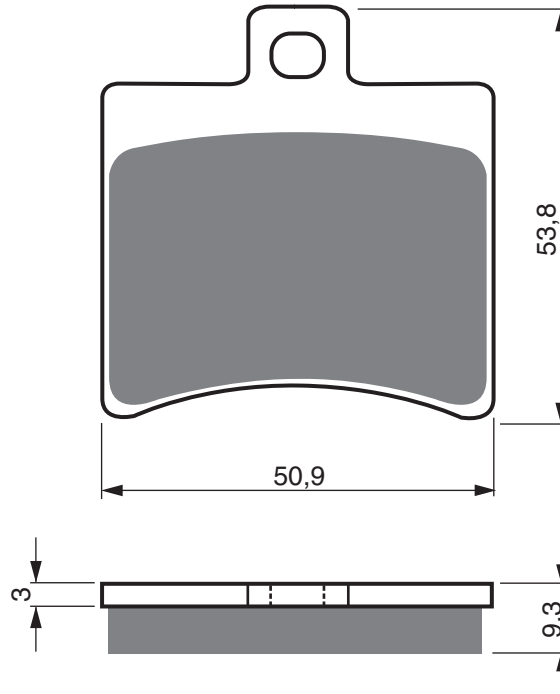

AD

S3

APRILIA

	50	Scarabeo Ditech (2T) (SCA00)	2002 - 2006	RR
SR	50	Ditech (LC)(RLD100)	2002 - 2003	RR
SR	50	H20 (Ditech) (RLA1/RLB1)	2000 - 2003	RR
SR	50	R Factory (LC/2T)(VFB00/VFD00)	2004 - 2018	RR
SR	50	R SBK Alitalia (Replica) (LC)	2010 - 2011	RR
SR	50	Street (LC/2T) (TE00/TEA00)	2003 - 2015	RR
	125	Atlantic	2003 - 2008	RR
	125	Atlantic	2010 - 2010	RR
	125	Scarabeo	2007 - 2010	RR
	125	Scarabeo GT	2004 - 2006	RR
	125	Sport City	2004 - 2008	RR
	125	Sport City Cube	2008 - 2012	RR
RS	125	(Radial Caliper model) 2T	2006 - 2012	RR
	150	Scarabeo	1999 - 2002	RR
	200	Atlantic	2003 - 2005	RR
	200	Scarabeo	1999 - 2002	RR
	200	Scarabeo	2003 - 2003	RR
	200	Scarabeo	2007 - 2009	RR
	200	Sport City	2004 - 2008	RR
	200	Sport City Cube	2008 - 2009	RR
	250	Atlantic	2003 - 2005	RR
	250	Atlantic ie	2006 - 2008	RR
	250	Leonardo ST/SP	2000 - 2004	RR
	250	Scarabeo	2006 - 2006	RR
	250	Scarabeo ie	2007 - 2010	RR
	250	Sport City Cube	2008 - 2009	RR
	250	Sport City ie	2006 - 2008	RR
	300	Atlantic	2010 - 2011	RR
	300	Leonardo (Grimeca cal.)	2005 - 2006	RR
	300	Scarabeo S	2009 - 2010	RR
	300	Sport City Cube	2008 - 2012	RR
	300	Sport City Blackline	2011 - 2011	RR

	400	Atlantic Sprint	2005 - 2008	RR
	400	Scarabeo ie	2007 - 2008	RR
	500	Atlantic	2002 - 2004	RR
	500	Atlantic Sprint	2005 - 2008	RR
	500	Scarabeo ABS	2003 - 2006	RR
	500	Scarabeo ie	2007 - 2009	RR
	500	Scarabeo Light	2006 - 2006	RR

BENELLI

	125	Velvet (13" Front wheel/Touring)	2008 - 2012	RR
	150	Velvet (13" Front wheel/Touring)	2008 - 2012	RR
	250	Velvet	1999 - 2012	RR
BX	250	Motard	2016 - 2018	RR
BN	251		2014 - 2018	RR
BN	302		2015 - 2016	RR
	400	Velvet	2003 - 2004	RR

BETA

	125	Eikon	2000 - 2006	RR
	150	Eikon	2000 - 2006	RR

CPI

GTR	50	(1 Pin Pad Fixing Front Caliper)	2003 - 2013	RR
GTR	125	(1 Pin Pad Fixing Front Caliper)	2003 - 2013	RR
GTR	150	(1 Pin Pad Fixing Front Caliper)	2003 - 2013	RR

DERBI

	125	Boulevard S	2007 - 2007	RR
	125	Rambla	2008 - 2012	RR
	250	i Rambla	2008 - 2009	RR
	300	i Rambla	2010 - 2012	RR

GENERIC

	125	Code S (4T)	2012 - 2016	RR
	125	Code X (4T)	2012 - 2016	RR
	125	Worx (4T)	2012 - 2016	RR
GRS	125		2017 - 2020	RR