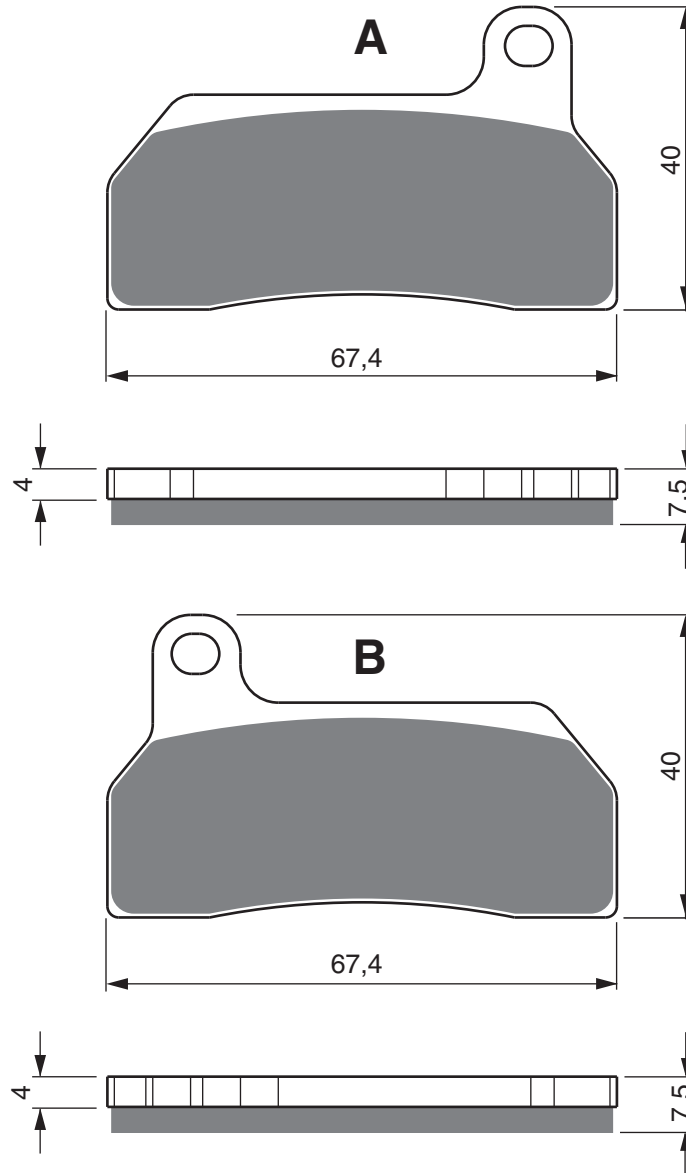

Disc Brake Pads

PART NUMBER

259

K5

S33
RACING

GP5

GP6

GP7