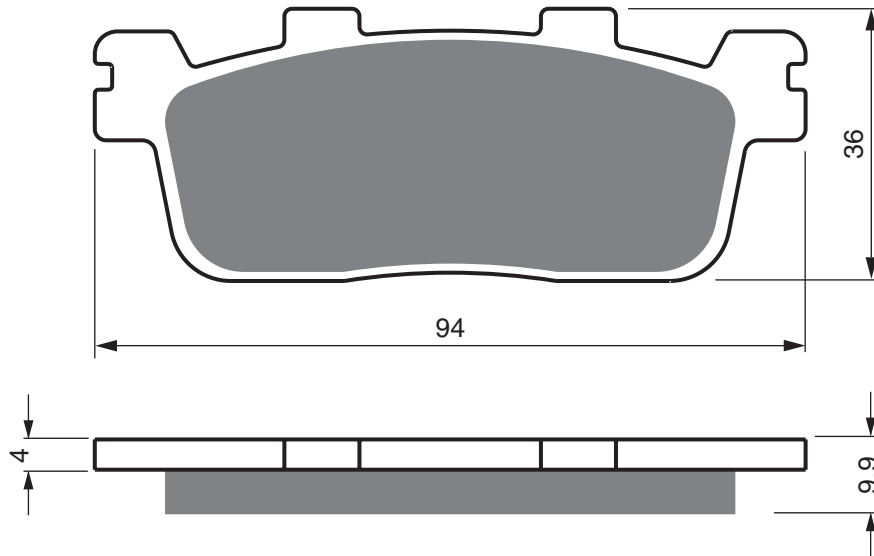

AD

S3

**S33
RACING**

PART NUMBER

355

KYMCO

125	i X Town ABS	2016 - 2020	RR
125	New Downtown i	2015 - 2020	RR
125	New X Town ABS	2016 - 2018	RR
125	People GTi	2010 - 2015	RR
125	People S DD (Rear Disc Model) (5 Bolt Fixing)	2007 - 2020	RR
K-XCT	125 i	2012 - 2015	RR
200	People S i DD (D12000) (5 bolt fixing disc)	2007 - 2015	RR
200	People GTi	2010 - 2015	RR
250	i X-Citing (T71000)	2006 - 2008	RR
250	X-Citing (T71000)	2005 - 2005	RR
S	250 i People DD	2007 - 2008	RR

300	Grand Dink i	2012 - 2020	RR
300	People GTi	2010 - 2015	RR
300	X Town i	2017 - 2020	RR
300	X-Citing i (T72000 - Efi Model)	2008 - 2008	RR
300	X-Citing i R (T720001/T72011)	2009 - 2014	RR
300	Agility Max i(ABS)	2015 - 2015	RR
K-XCT	300 i (ABS)	2012 - 2015	RR
S	300 i People	2008 - 2010	RR
	350 New Downtown i	2015 - 2020	RR

YAMAHA

XP	400 X-MAX Momo Design (ABS)	2015 - 2015	RR

EQUIVALENTS OEM

43105 LDH1 E00	43105 LGE5 305	43082 Y008	43082 Y006	1SD FS911 00