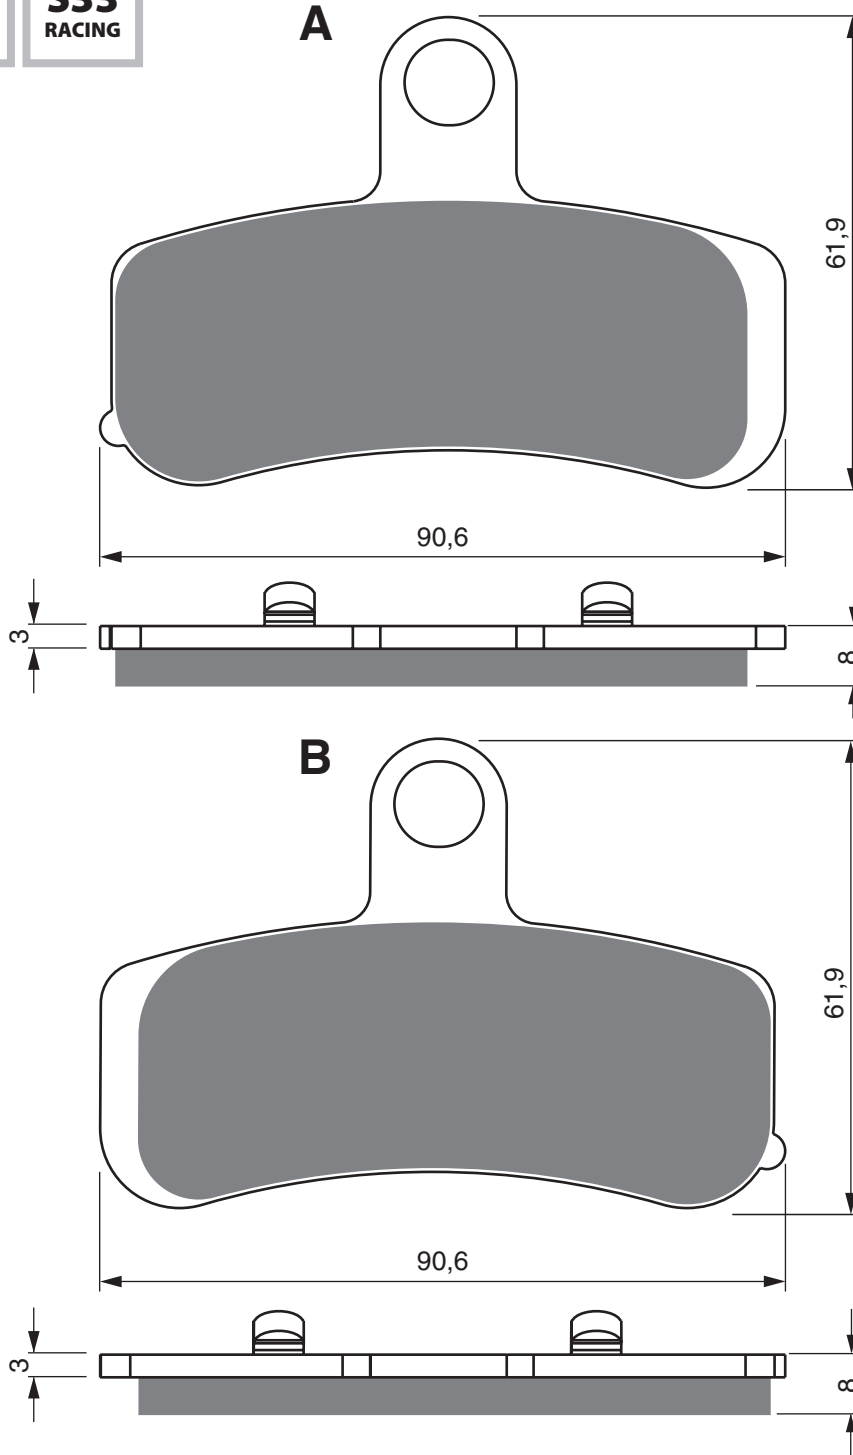

EQUIVALENTS OEM

42836-04

PART NUMBER

275

AD

S3

**S33
RACING**

HARLEY DAVIDSON