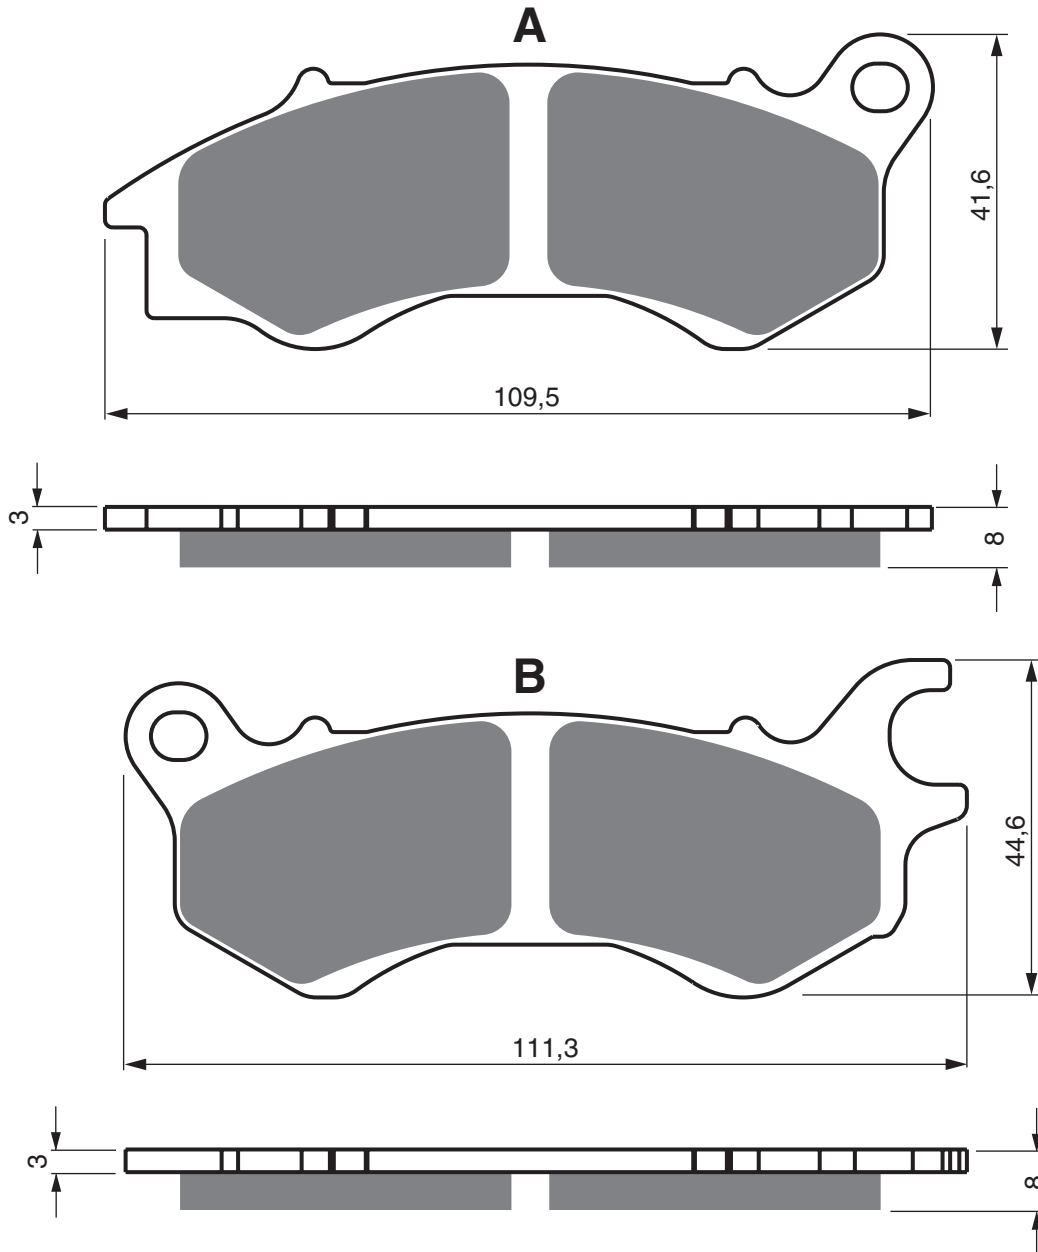

PART NUMBER

392

AD

S3

DAYTONA

DY 125 RS EURO 4 2017 - 2017 FL

HERALD

125 BRAT 2019 - FL RR

250 BRAT 2019 - FL RR

EQUIVALENTS OEM

NIO124-29710