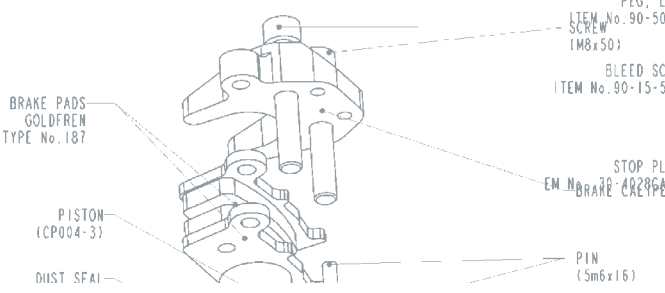

GOLDfren REAR BRAKE CALIPER WITH ADAPTER AND PROTECTOR

GOLDfren REAR BRAKE CALIPER WITH PROTECTOR