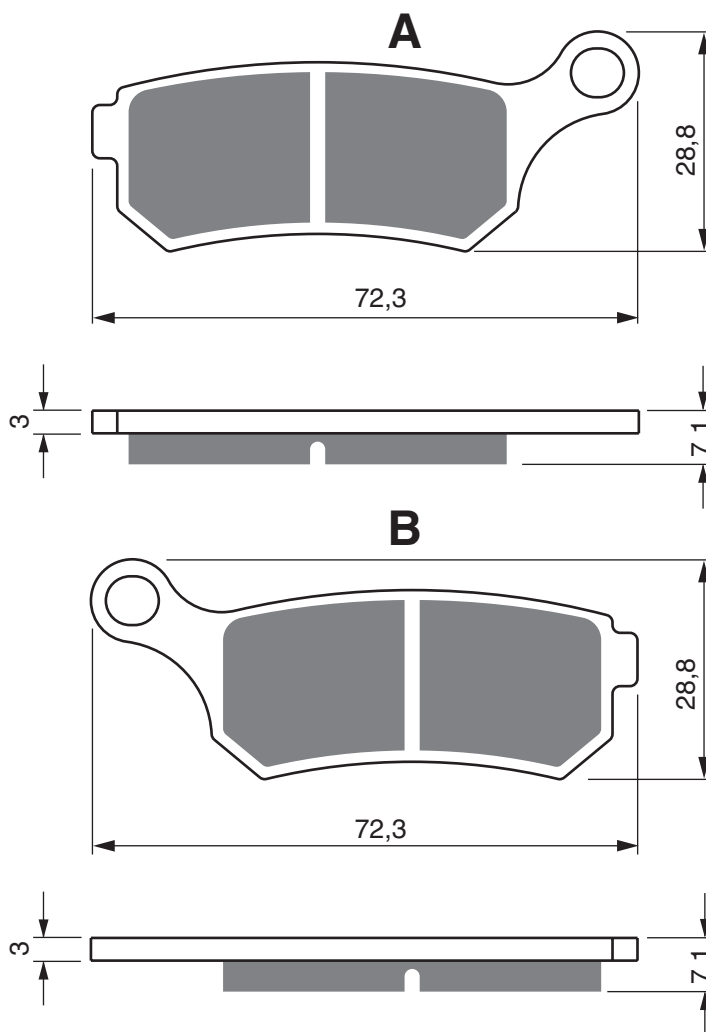

EQUIVALENTS OEM

34 11 7 728 945

PART NUMBER

319

AD

K5

S3

COBRA