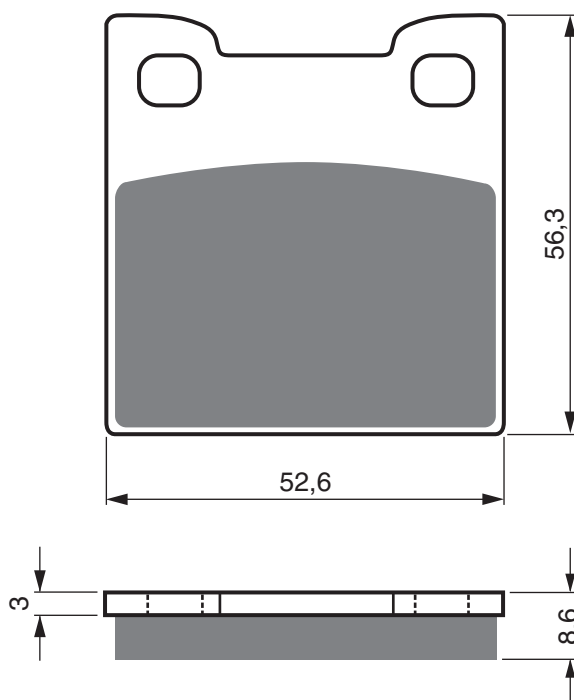

PART NUMBER

129

AD

S3

SUZUKI

RF 900 RR/RS/RS2 1994 - 1995 RR

EQUIVALENTS OEM

69100 31830

69130 31E00

Disc Brake Pads