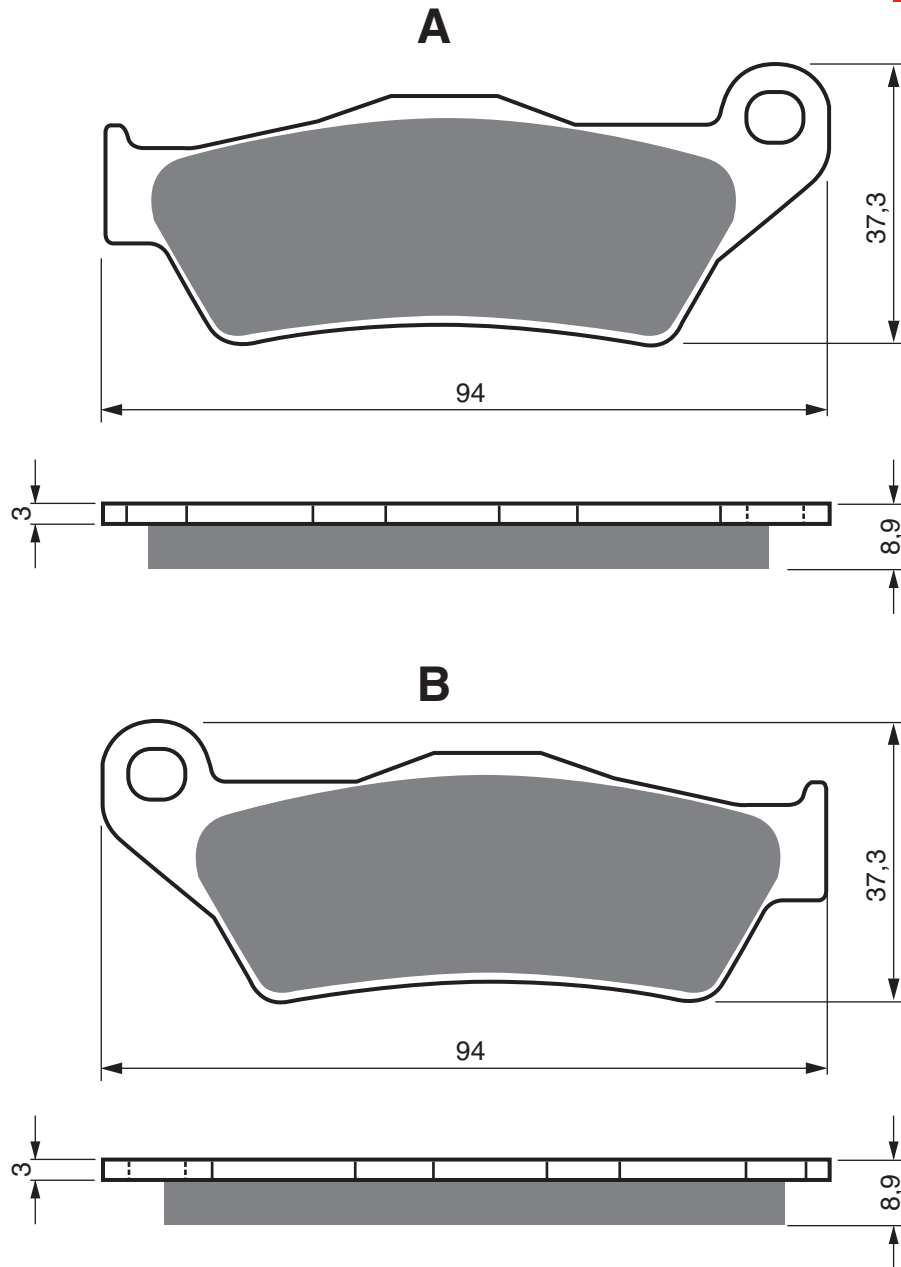

PART NUMBER

349

AD

S3

**S33
RACING**

HARLEY DAVIDSON

XG	500	Street (549cc X-Engine)	2014 - 2015	FL	RR
XG	750	Street (749cc X-Engine)	2014 - 2015	FL	RR

EQUIVALENTS OEM

413 00072

Disc Brake Pads