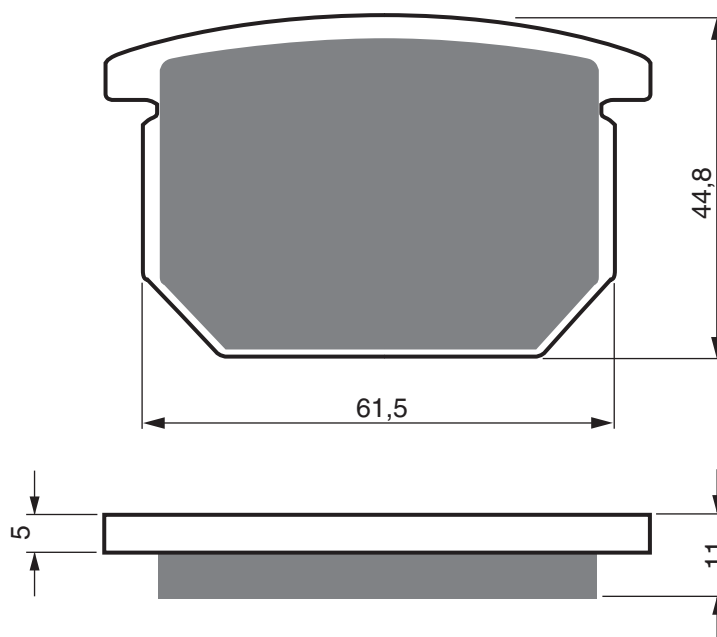

PART NUMBER

138

AD

S3

SUZUKI

GS	550	ET/EX/EZ/LT/LX/MX/MZ	1980 - 1984	FL	FR
GR	650	D/XD Tempter	1983 - 1983	FL	FR
GS	650	GTX/GTZ/GTD/GX/GZ	1981 - 1983	FL	FR
GS	750	SD	1984 - 1983	FL	FR
GSX	750	S-2/S-2C (GS75X-114747-) Katana	1984 - 1984	FL	FR
GSX	750	S/SS (GS75X-106815-) Katana	1984 - 1984	FL	FR
XN	850	Turbo	1983 - 1983	FL	FR
GS	1 000	ET	1981 - 1981	FL	FR
GSX	1 000	SZ Katana	1982 - 1982	FL	FR
GSX	1 100	ET/EX/EZ/ESD	1980 - 1983	FL	FR
GSX	1 100	SZ/SD Katana	1982 - 1983	FL	FR

EQUIVALENTS OEM

59300 49820

59300 49821

59300 49850