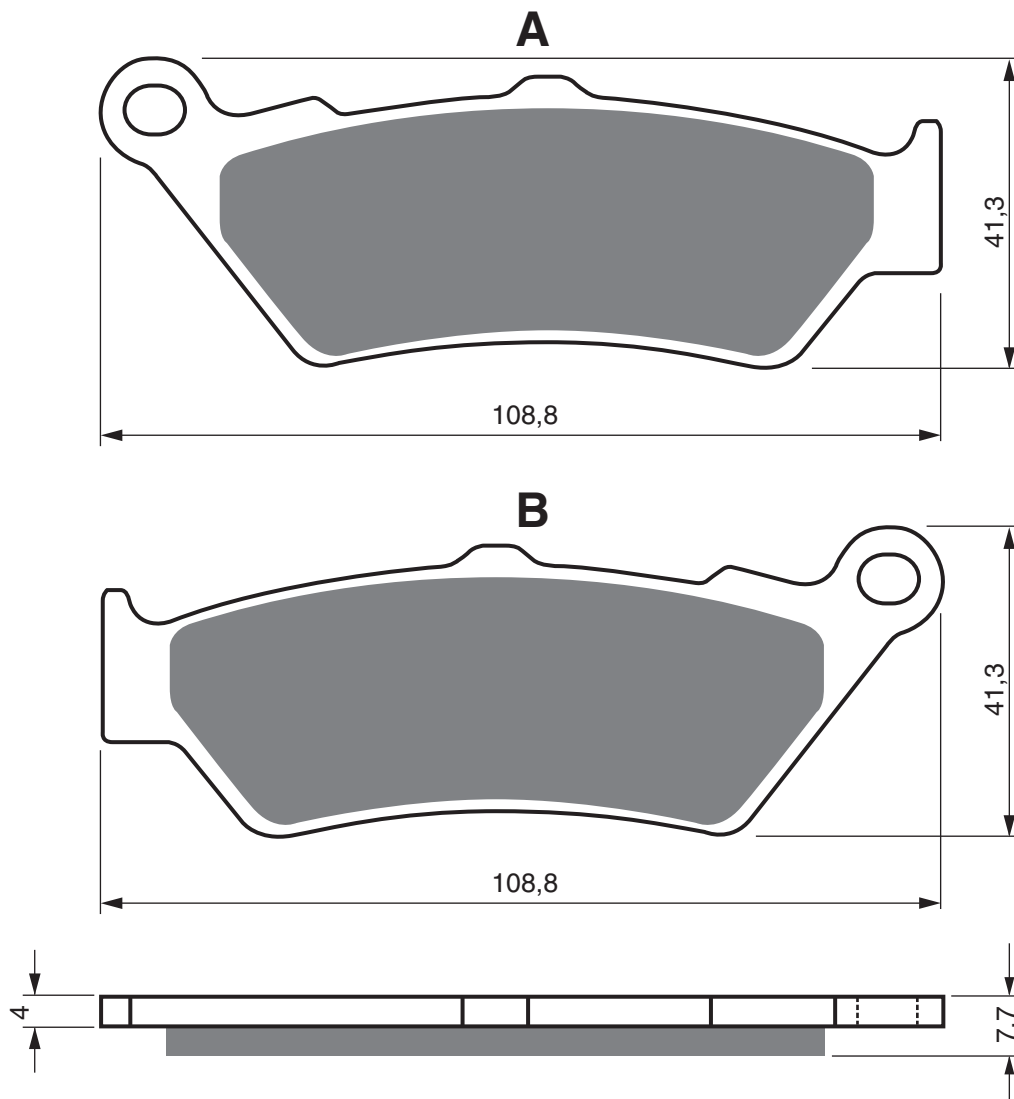

PART NUMBER

106

AD

S3

S33
RACING

GP5

GP6

GP7

APRILIA

650	Moto 6.5	1995 - 2001	FL
650	Pegaso	1997 - 2000	FL
650	Pegaso ie	2001 - 2004	FL
650	Pegaso Trial	2006 - 2008	FL
ETV	1 000 Caponord (Non ABS - Bolt Fixing)	2001 - 2003	FL FR
ETV	1 000 Caponord Rally Raid (Non ABS - Bush Fixing)	2003 - 2003	FL FR
ETV	1 000 Caponord (ABS - Bush fixing)	2004 - 2007	FL FR

BENELLI

TRK	502 X	2017 - 2020	FL

BIMOTA

DBX	1 100 (MX)	2012 - 2014	FL FR

BMW

C1	125	1999 - 2003	FL
C1	200	2001 - 2003	FL
F	650 (E169/0161) Standard	1993 - 1996	FL
F	650 (E169/0162) (Funduro/High Screen / 19" Front Wheel)	1997 - 2000	FL
F	650 CS Scarver (K14/0174/0184 - Belt Drive / 17" Cast Wheels)	2000 - 2003	FR
F	650 CS Scarver (K14/0177/0187 - Belt Driver / 17" Cast Wheels)	2004 - 2007	FL

F	650	GS (30 Years GS) (Twin Cylinder 798cc/Cast wheel)	2011 - 2011	FL
F	650	GS (K72/0218/0228) (798cc Twin Cylinder/Cast Wheels)	2007 - 2012	FL
F	650	GS (R13/0172/0182) (19" Front Wheel)	1999 - 2003	FL
F	650	GS (R13/0175/0185) Single Cylinder	2004 - 2007	FL
F	650	GS Dakar (R13/0173/0183) (21" Front Wheel)	1999 - 2003	FL
F	650	GS Dakar (R13/0176/0186) (21" Front Wheel)	2004 - 2007	FL
F	650	ST (E169/0163/168) Strada (18" Front Wheel / Low Screen)	1997 - 2000	FL
G	650	GS (R131) (Single Cylinder / Chain Drive)	2009 - 2015	FL
G	650	GS Sertao (Spoke Wheels)	2012 - 2014	FL
G	650	XChallenge	2007 - 2009	FL
G	650	XCountry	2007 - 2009	FL
F	700	GS	2013 - 2018	FL FR
F	800	GS	2008 - 2018	FL FR
F	800	GS (30 Years GS)	2011 - 2011	FL FR
F	800	GS Adventure	2012 - 2018	FL FR
F	800	GS Triple Black	2012 - 2012	FL FR
F	800	GS Trophy	2012 - 2018	FL FR
HP2	1 200	Enduro	2005 - 2009	FL
R	1 200	GS (K50) (Liquid Cooled/radial mount caliper)	2013 - 2018	RR
R	1 200	GS Adventure (inc TE/XE models/K51/LC)	2014 - 2018	RR

Disc Brake Pads