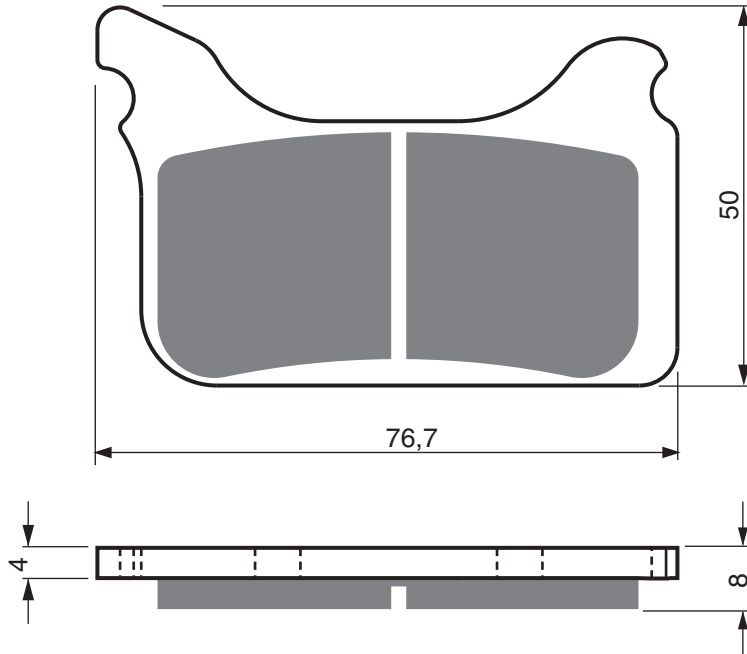

PART NUMBER

231

AD

S3

**S33
RACING**

GP5

GP6

GP7

APRILIA

SXV	450	Supermotard	2006 - 2013	FL
SXV	550	Supermotard	2006 - 2013	FL

FOR BERINGER

		4 Piston (Radial)		FL

FTE

		Piston Radial Supermoto		FL

HUSABERG

FS	450	C	2006 - 2006	FL
FS	450	E	2006 - 2008	FL
GS	450	E	2006 - 2013	FL
FS	550	E Supermoto	2005 - 2007	FL
FS	650	C	2006 - 2008	FL
FS	650	E Supermoto	2005 - 2008	FL

KTM

SMR	450		2005 - 2006	FL
SMR	525		2005 - 2005	FL
SMR	650	Supermoto	2006 - 2006	FL

EQUIVALENTS OEM

586 13 030 100	9100906	1200 S/R2	586 13030 200	586 13 030 300	586 13 030 000