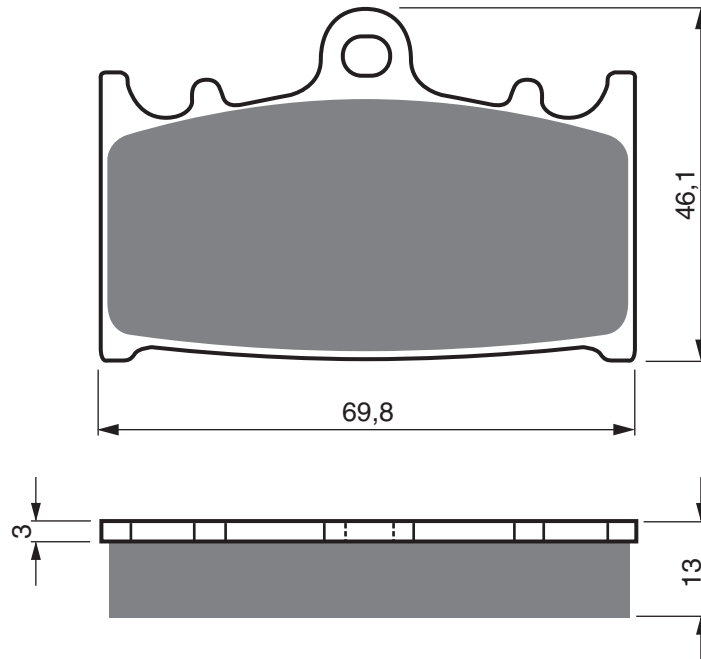

PART NUMBER

206

AD

S3

S33
RACING

SUZUKI

VL	1 500	K2/K3 Intruder	2002 - 2003	RR
VL	1 500	K5/K6/K7/K8 (C1500) Intruder	2005 - 2008	RR
VL	1 600	K5/K6/K7/K8	2005 - 2008	RR

EQUIVALENTS OEM

6 910 010 820