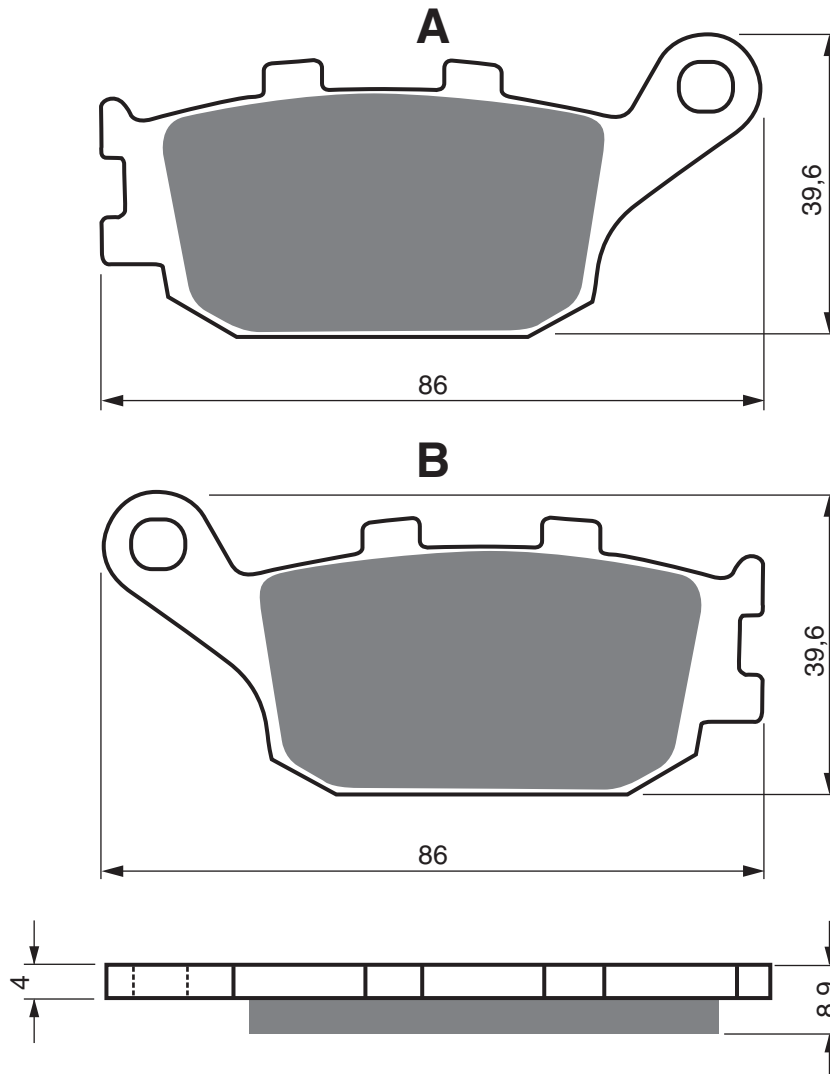

PART NUMBER

021

AD   **S3**   **S33 RACING**

HONDA

CB	400	SF4/S/S5 (NC39 - Superfour/Superfour Bol D'Or)	2004 - 2005	RR
VRX	400	T (NC33)	1996 - 1996	RR
CBF	500	4 (Non ABS Model)	2004 - 2004	RR
CBF	500	A4/A5/A6/A7 (ABS Model)	2004 - 2007	RR
CB	600	F2Y/F21/F22 Hornet S (17" Wheels)	2000 - 2004	RR
CB	600	FA7/FA8/FA9/FAA/FAB/FAC Hornet (ABS)	2007 - 2013	RR
CB	600	FW/FX Hornet (16" Wheels)	1998 - 1999	RR
CB	600	FY/F1/F2/F3/F4/F5/F6 Hornet (17" Wheel)	2000 - 2006	RR
CBF	600	N4/N5/N6 (Non ABS)	2004 - 2006	RR
CBF	600	N8/N9/NA (Non ABS)	2008 - 2011	RR
CBF	600	NA4/NA5/NA6 (ABS Model)	2004 - 2006	RR
CBF	600	NA8/NA9/NAA (ABS)	2008 - 2011	RR
CBF	600	S4/S5 (Non ABS)	2004 - 2005	RR
CBF	600	S8/S9 (Non ABS)	2008 - 2009	RR
CBF	600	SA4/SA5/SA6/SA7 (ABS)	2004 - 2008	RR
CBF	600	SA8/SA9/SAA (ABS/Non ABS)	2008 - 2012	RR
CBR	600	F1/F2	2001 - 2002	RR
CBR	600	F3/F4/F5/F6	2003 - 2006	RR
CBR	600	FAB/FAC (ABS)	2011 - 2013	RR
CBR	600	FM/FN/FP/FR	1991 - 1994	RR

CBR	600	FS/FT/FV/FW	1995 - 1998	RR
CBR	600	FS1/FS2 "Sport"	2001 - 2002	RR
CBR	600	FX/FY	1999 - 2000	RR
CBR	600	RR3/RR4	2003 - 2004	RR
CBR	600	RR5/RR6 (Radial Caliper)	2005 - 2006	RR
NC	700	DC Integra Scooter	2012 - 2014	RR
NC	700	SA (ABS)	2012 - 2013	RR
NC	700	SD (ABS/DCT)	2012 - 2014	RR
NC	700	XA (ABS)	2012 - 2013	RR
NC	700	XD (ABS/DCT)	2012 - 2014	RR
XL	700	VA8/VA9/VAA Transalp (3 Piston Front Caliper/ ABS Front & Rear wheels)	2008 - 2011	RR
CB	750	F2N/F2R/F2S/F2T/F2V/F2W/F2X/F2Y/F21 CB Seven Fifty	1992 - 2002	RR
CB	900	F2/F3/F4/F5/F6/F7 Hornet	2002 - 2007	RR
CBR	900	RR2/RR3 Fireblade (954cc)	2002 - 2003	RR
CBR	900	RRN/RRP Fireblade (893cc)	1992 - 1993	RR
CBR	900	RRR/RRS Fireblade (893cc)	1994 - 1995	RR
CBR	900	RRT/RRV Fireblade (918cc)	1996 - 1997	RR
CBR	900	RRW/RRX Fireblade (918cc)	1998 - 1999	RR
CBR	900	RRY/RR1 Fireblade (929cc)	2000 - 2001	RR
CB	1000	FP/FR/FS/FT/FV	1993 - 1997	RR