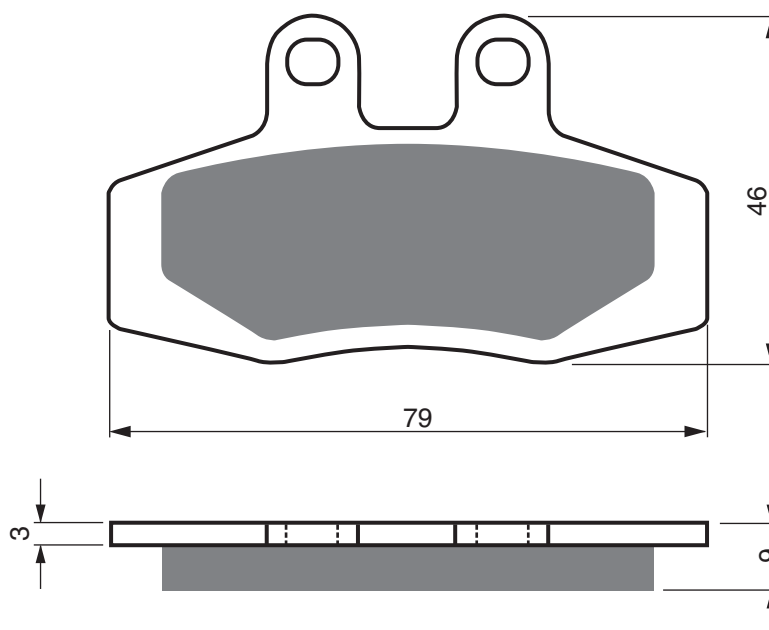

Disc Brake Pads

PART NUMBER

026

AD

K1

K5

S3

KTM