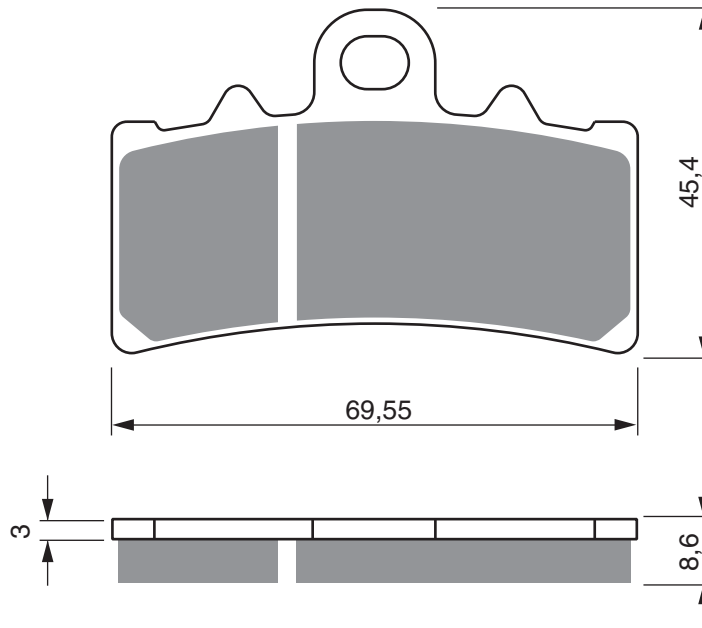

PART NUMBER

305

AD

S3

**S33
RACING**

BMW

G	310	GS	2017 - 2021	FL
G	310	GS Edition 40	2020 - 2021	FL
G	310	R	2017 - 2021	FL
C	400	GT	2018 - 2020	FL
C	400	X	2018 - 2020	FL

HUSQVARNA

	125	Vitpilen (4T)	2021 - 2021	FL
	401	Svartpilen (4T)	2018 - 2020	FL
	401	Vitpilen (4T)	2018 - 2020	FL

KTM

	125	Duke (4T)	2011 - 2018	FL
RC	125		2014 - 2019	FL
	200	Duke (4T)	2012 - 2015	FL
RC	200		2014 - 2015	FL
	250	Duke	2015 - 2020	FL
	390	Adventure	2019 - 2020	FL
	390	Duke (300mm F/Disc)	2013 - 2017	FL
	390	Duke (320mm F/Disc)	2018 - 2020	FL
	390	Duke (4T)	2015 - 2015	FL
RC	390		2014 - 2016	FL
RC	390		2017 - 2020	FL

EQUIVALENTS OEM

901-13-030-000