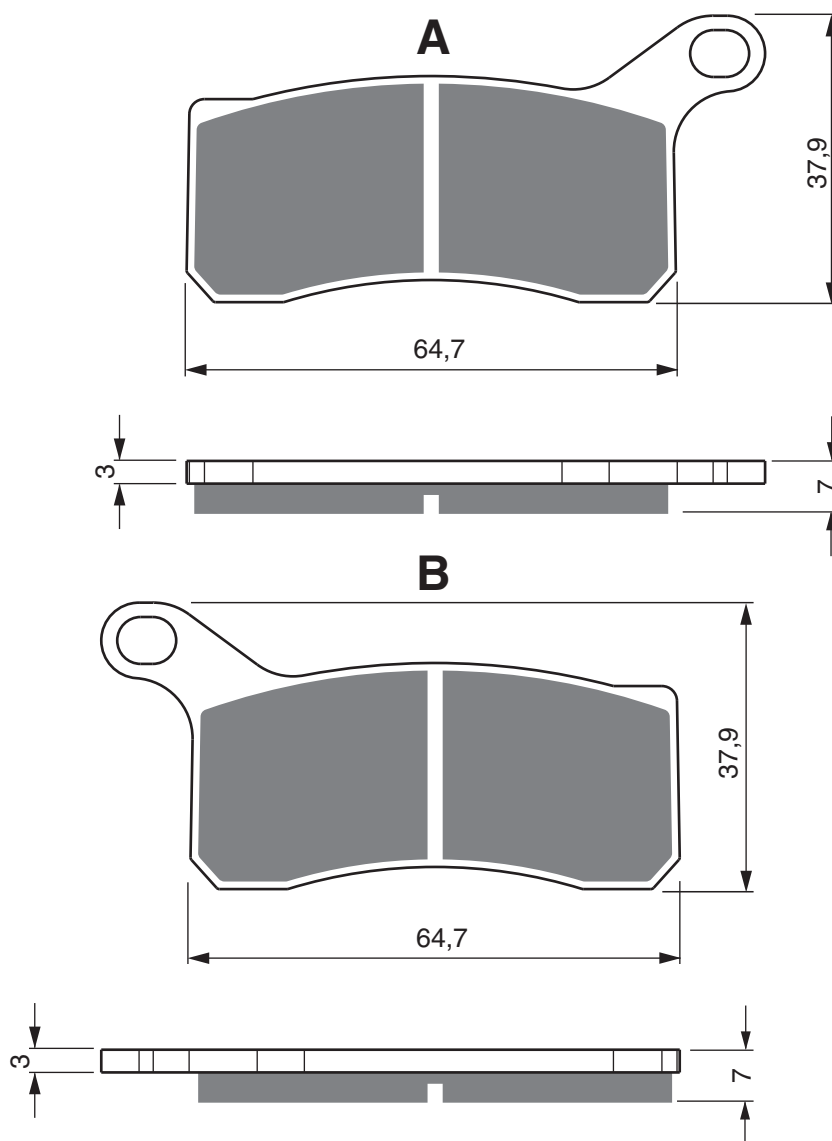

PART NUMBER

261

AD

K1

K5

S3

S33
RACING

KTM

SX-F	450	(Quad)	2009 - 2011	FL	FR
XC	450	(Quad)	2008 - 2010	FL	FR
SX-F	505	(Quad)	2009 - 2012	FL	FR
XC	525	(Quad)	2008 - 2012	FL	FR

EQUIVALENTS OEM

830 13 030 100

K00979315