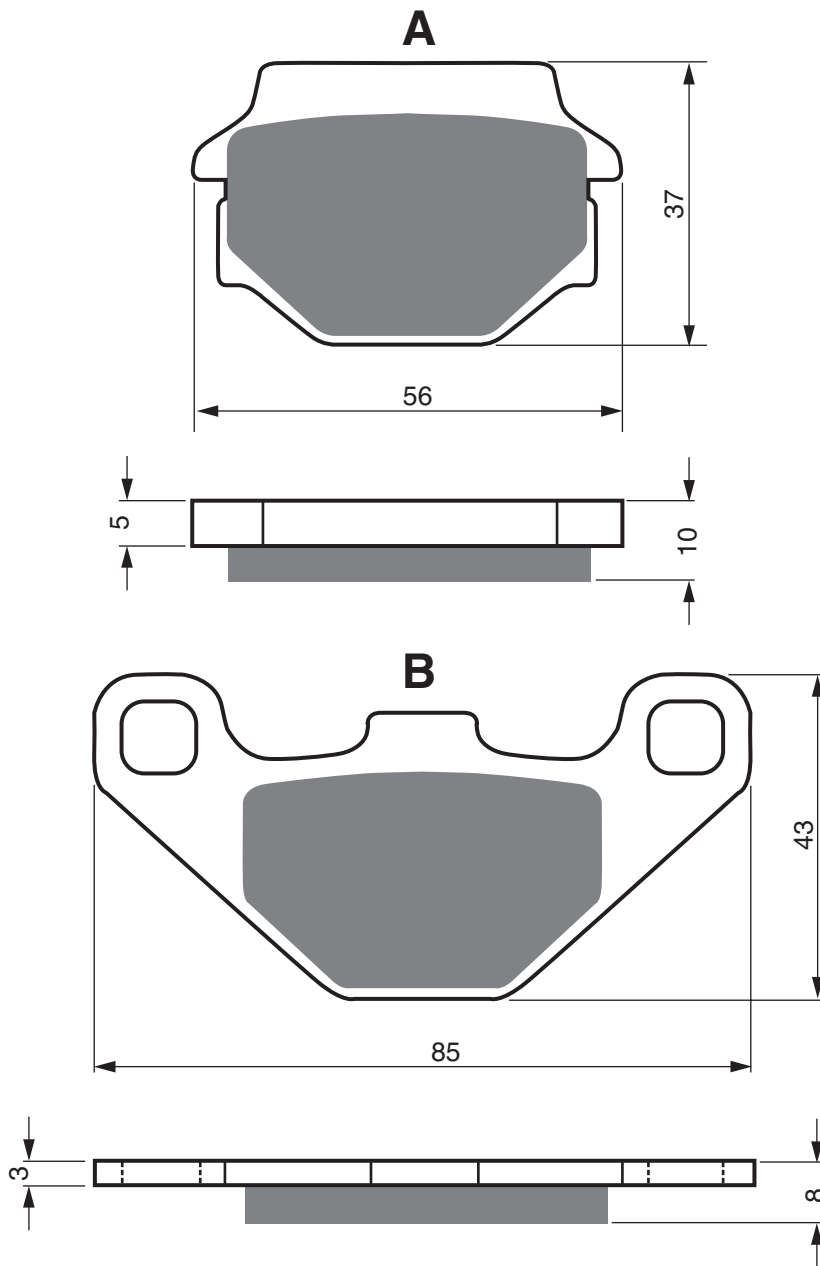

PART NUMBER

005

AD

K1

K5

K5-LX

S3

**S33
RACING**

AEON

125	Elite (4T)	2012 - 2013	RR
125	MY		RR
125	Urban (4T)	2012 - 2013	RR
220	Cobra (Quad)	2006 - 2011	RR
300	Cobra S	2012 - 2015	RR
300	Cube (Side x Side)	2011 - 2011	RR
300	Overland (AT20) (Quad)	2006 - 2007	RR
350	Cobra (Quad)	2010 - 2011	RR
350	Cube (Side x Side)	2013 - 2015	RR
400	Cobra (Quad)	2010 - 2015	RR
400	Cobra Supermoto (Quad)	2013 - 2015	RR
600	Overland (Quad)	2010 - 2011	RR

ALFER

AR	250	1993 - 1993	RR

APACHE

F	100		FL RR
ZX	100		RR

RLX	250	S/SX (Mk1) Rear disc model	FL RR
RLX	320	S	FL FR RR
RLX	320	Utility	FL FR RR
RLX	450	S	FL FR RR

APRILIA

RX	125	(Brembo Front & Grimeca Rear Caliper)	2008 - 2012 RR
SX	125	(Grimeca Caliper)	2008 - 2013 RR

BAROSSA QUADS

170	Cheetah	2003 - 2006	RR
250	Cheetah	2003 - 2006	RR

CAGIVA

WMX	125		1989 - 1989 RR
WMX	250		1989 - 1989 RR

CECTEK

500	EFI Gladiator	2009 - 2010	RL RR
500	EFI King Cobra	2009 - 2010	RL RR
500	EFI Quadrift	2009 - 2010	RL RR
500	i Estoc	2010 - 2010	RL RR