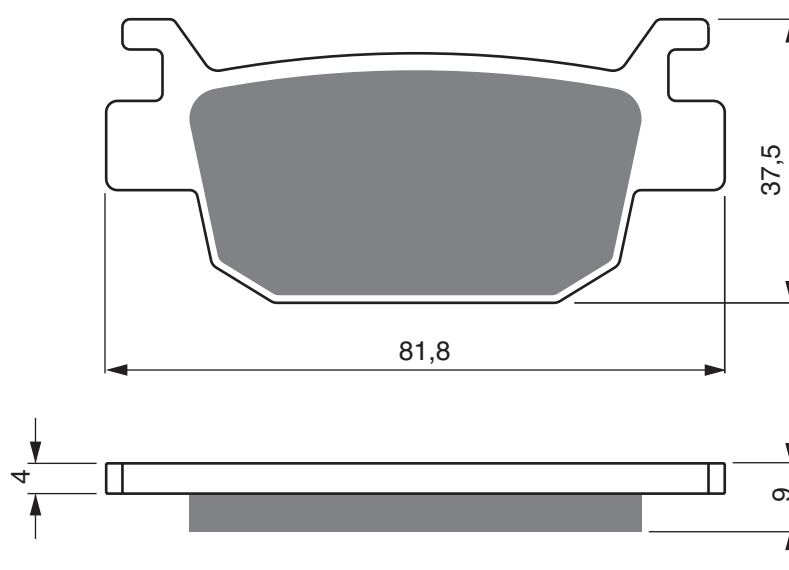

Disc Brake Pads

PART NUMBER

287

AD

S3

**S33
RACING**

GENERIC

125	Classic	2017 - 2018	RR
-----	---------	-------------	----