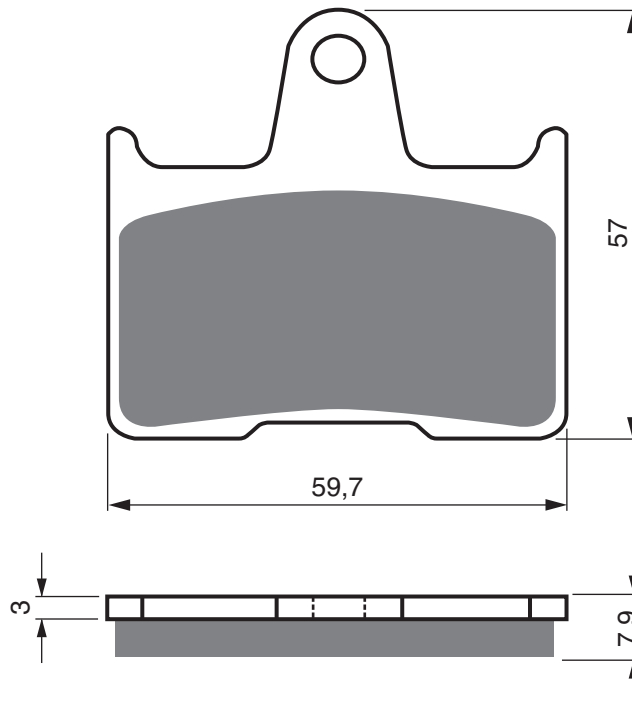

PART NUMBER

148

AD

S3

**S33
RACING**

HARLEY DAVIDSON

XL	883	L Super Low (Cast Wheels)	2014 - 2020	RR
XL	883	N Iron	2016 - 2020	RR
XL	883	N Iron (Cast wheels)	2014 - 2015	RR
XL	883	R Roadster (Cast wheels)	2014 - 2015	RR
XL	1 200	C Custom (Spoke Wheels)	2014 - 2020	RR
XL	1 200	C Custom Ltd (Spoke Wheel)	2014 - 2020	RR
XL	1 200	CX Roadster	2016 - 2020	RR
XL	1 200	Forty Eight Anniversary	2018 - 2018	RR
XL	1 200	NS Iron	2018 - 2018	RR
XL	1 200	T Superlow	2014 - 2020	RR
XL	1 200	V Seventy-Two	2014 - 2016	RR
XL	1 200	X Forty Eight	2014 - 2018	RR
XL	1 200	XS Forty Eight Special	2018 - 2018	RR

HONDA

CB	400	SFX/SFY/SF1/SF2/SF3 Superfour (NC39 - Superfour/Superfour Bol D'Or)	1999 - 2003	RR
VT	750	C Shadow Aero (ABS)	2018 - 2020	RR
VT	750	CS2A/C25B Shadow (3 piston caliper/rear disc/17" front wheel)	2010 - 2012	RR
CB	1 300	F1 (SC40)	2001 - 2001	RR
CB	1 300	FW/FX/FY (SC40)	1998 - 2000	RR
CB	1 300	X-4 DCV/DCW/DCX/DCY (SC38)	1997 - 2000	RR

KAWASAKI

ZX-7RR	750	(ZX 750 N1/N2)	1996 - 1999	RR
GTR	1 400	(ZG 1400 A8F/A9F/CAF/CBF/CCF/CDF/CEF/EEF/EGF/EHF/EHJ)	2008 - 2020	RR
ZZR	1 400	(ZX 1400 A6F/A7F)	2006 - 2007	RR
ZZR	1 400	ABS (ZX 1400 B6F/B7F)	2006 - 2007	RR
ZZR	1 400	ABS (ZX 1400 D8F/DAF/DBF/FCF/FDF/FEF/FFF/HGF/HHF/HJF)	2008 - 2020	RR
ZZR	1 400	Performance Sport (ZX 1400 JGF/JHF/JJF)	2014 - 2020	RR
ZZR	1 400	Special Edition (ZX 1400 FDFA/FEFA/FEFB/FFFA)	2012 - 2016	RR

MZ

	1 000	(MUZ)SN	2005 - 2007	RR
	1 000	S	2003 - 2007	RR
	1 000	SF	2005 - 2007	RR
	1 000	SFX	2007 - 2007	RR
	1 000	ST	2007 - 2007	RR

SUZUKI

GSX-R	600	K4/K5	2004 - 2005	RR
GSF	650	K5/K6 Naked Bandit Non ABS	2005 - 2006	RR
GSF	650	SK5/SK6 Faired Bandit Non ABS	2005 - 2006	RR
GSX-R	750	K4/K5	2004 - 2005	RR
GSX-R	1 000	K1/K2	2001 - 2002	RR
GSX-R	1 000	K3	2003 - 2003	RR
GSX-R	1 000	K4	2004 - 2004	RR
GSX-R	1 000	K5/K6	2005 - 2006	RR
GSX	1 400	K1/K2/K3/K4/K5/K6/K7/FE	2001 - 2007	RR

EQUIVALENTS OEM

43082 1182	43082 0055	06435 MAZ 006	69100 40820	69100 40840	69100 18810	69100 29810
06435 MCE 006	9024030000