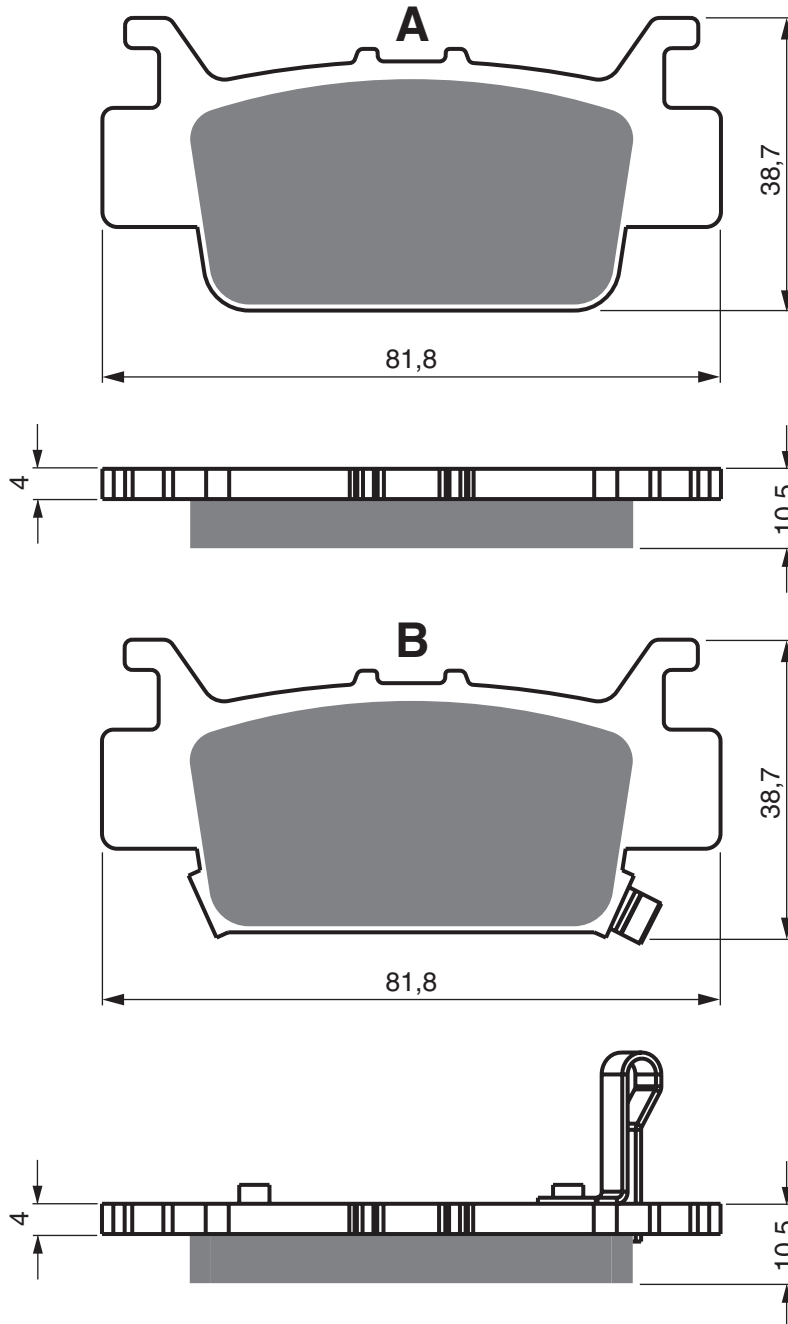

PART NUMBER

382

AD

K1

K5

S3

S33
RACING

HONDA

SXS	1 000	M3 Pioneer (3 Seater)	2016 - 2020	RL
SXS	1 000	M3P Pioneer (3 Seater)	2016 - 2020	RL
SXS	1 000	M5D Pioneer (5 Seater)	2016 - 2020	RL
SXS	1 000	M5L Pioneer (5 Seater)	2017 - 2020	RL
SXS	1 000	M5P Pioneer (5 Seater)	2016 - 2020	RL
SXS	1 000	S2R Talon (2 Seater)	2019 - 2021	RL

EQUIVALENTS OEM

06431-HL4-A01