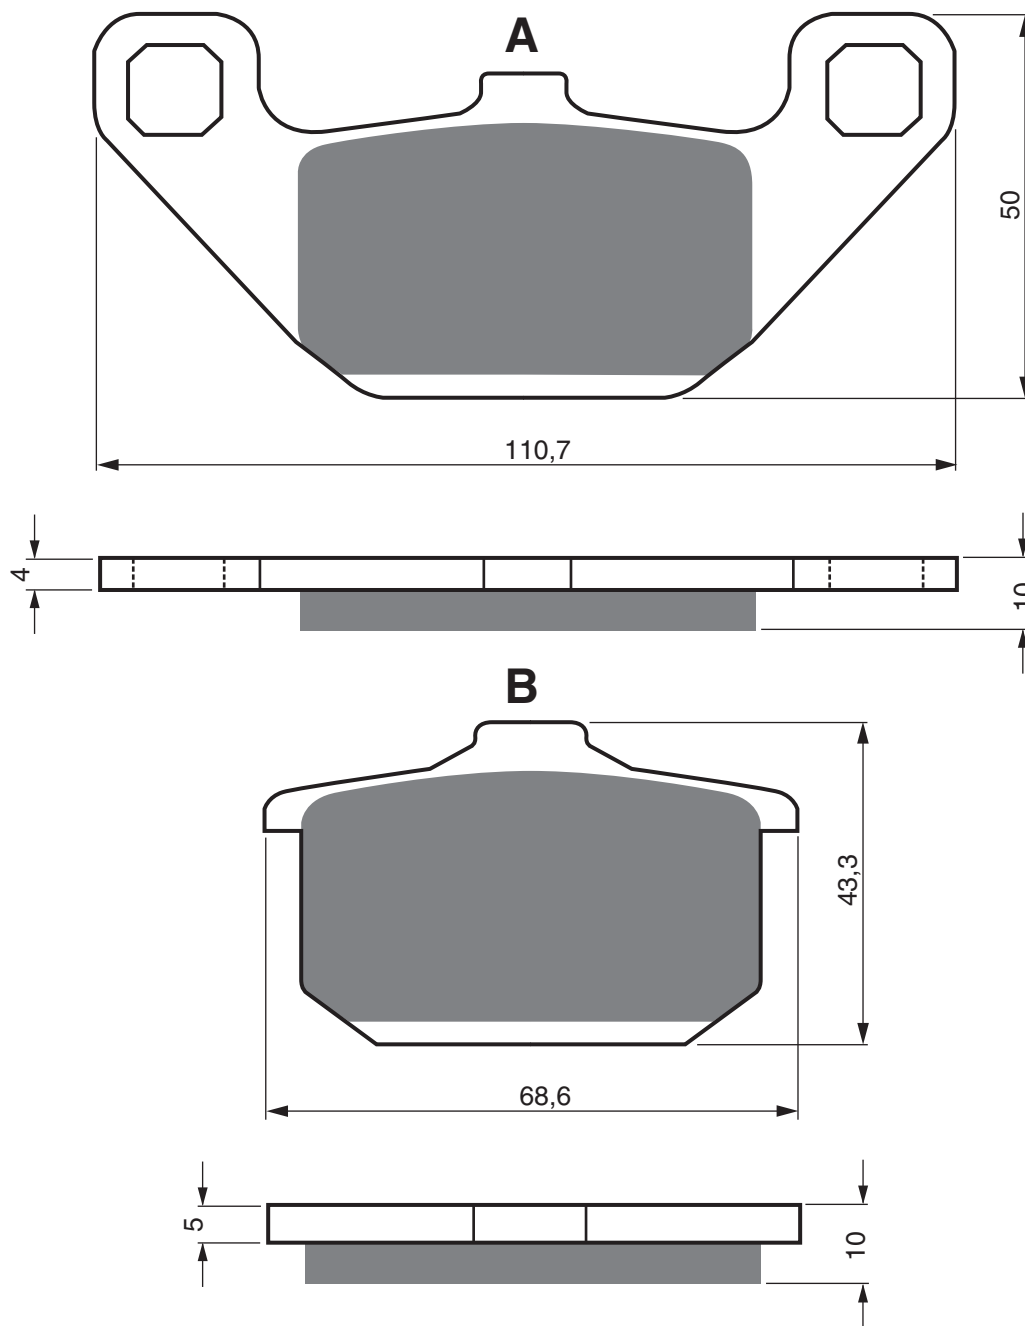

EQUIVALENTS OEM

5 930 044 850

PART NUMBER

037

AD

S3

**S33
RACING**

GENERIC