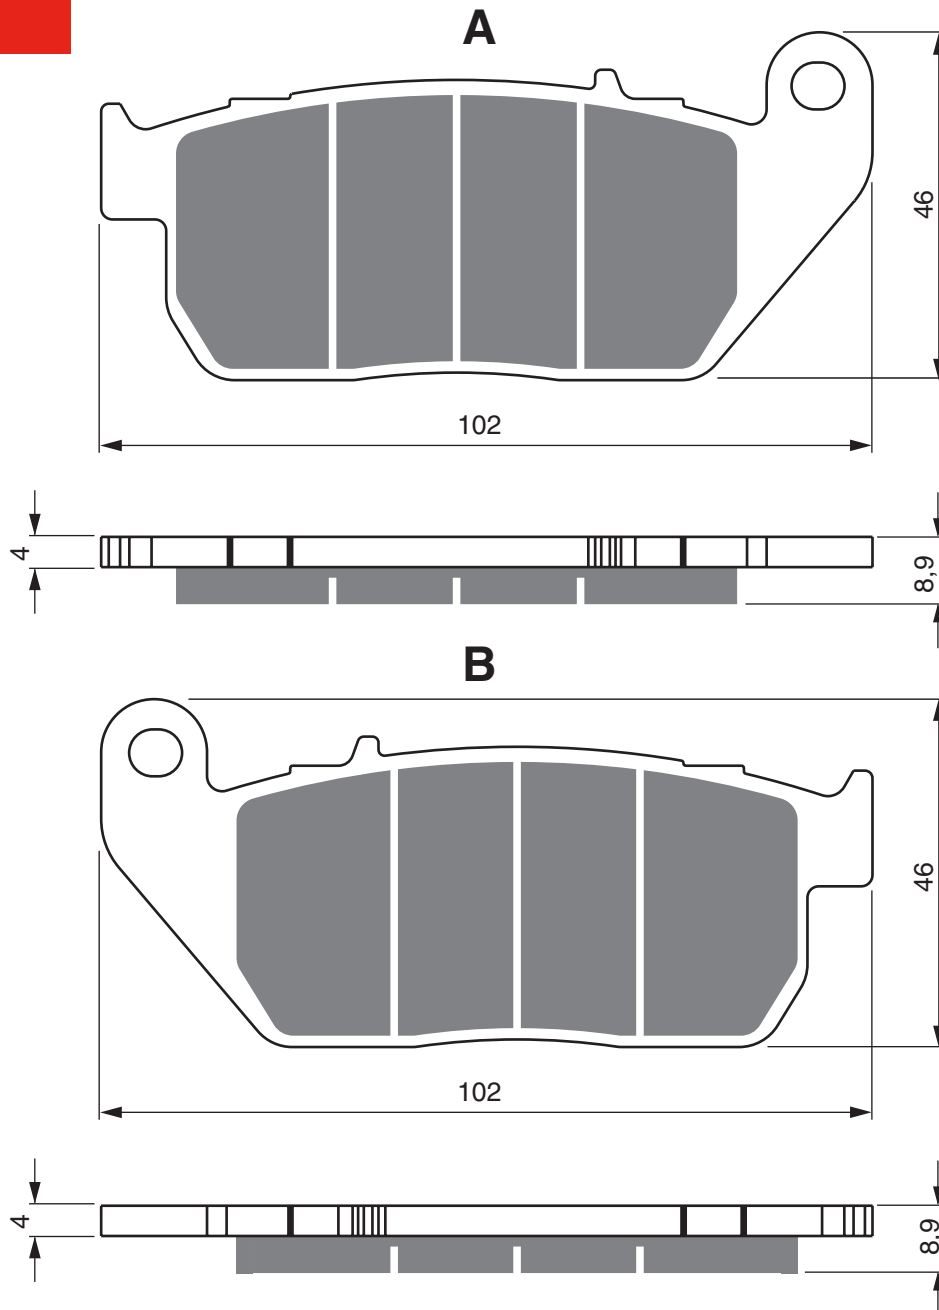

PART NUMBER

272

AD

S3

**S33
RACING**

HARLEY DAVIDSON

XL	50th Anniversary Sportster	2007 - 2007	FL	FR
XL	883 C Sportster Custom	2004 - 2010	FL	FR
XL	883 L Low	2004 - 2010	FL	
XL	883 L Superlow	2011 - 2013	FL	
XL	883 N Iron	2009 - 2010	FL	FR
XL	883 R Roadster	2010 - 2013	FL	FR
XL	883 R Sportster R	2005 - 2013	FL	FR
XL	883 Sportster STD	2004 - 2008	FL	

XL	1 200 C Sportster Custom	2004 - 2013	FL	FR
XL	1 200 L Sportster Low (Cast Wheel)	2007 - 2011	FL	FR
XL	1 200 L Sportster Low (Spoke Wheel)	2007 - 2011	FL	FR
XL	1 200 N Nightster (Spoke Wheel)	2008 - 2012	FL	FR
XL	1 200 R Sportster Roadster	2004 - 2008	FL	FR
XL	1 200 V Seventy Two	2012 - 2013	FL	FR
XL	1 200 X Forty Eight	2010 - 2013	FL	FR

EQUIVALENTS OEM

42831-04