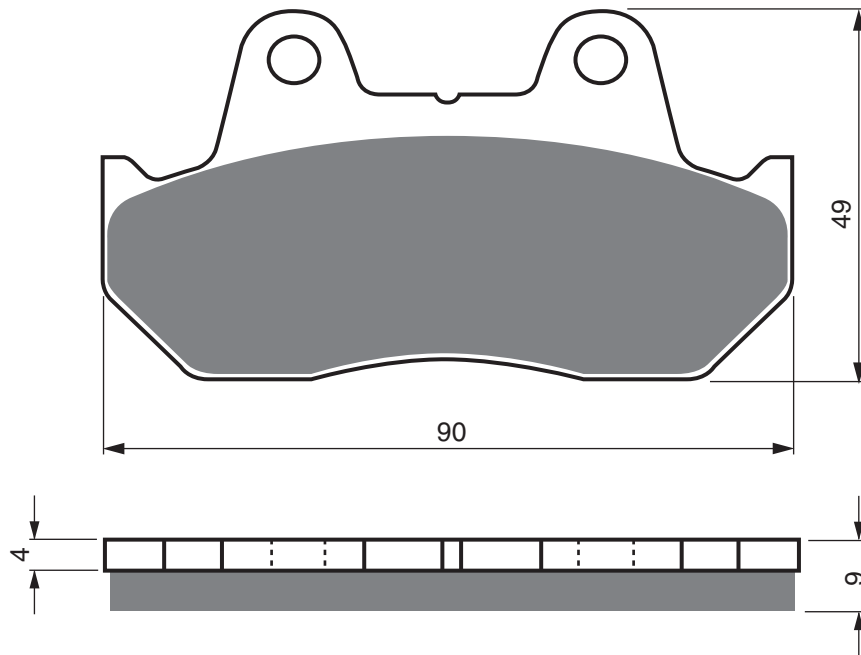

PART NUMBER

049

AD   **S3**   **S33 RACING**

HONDA

CN	250	H/J/K/L/M/P/R/S/T/V/X SPAZIO/Helix	1987 - 1998	FL	FR
GB	250	E/H Clubman (MC10 101-110)	1984 - 1987	FL	FR
NS	250	FE/RE (MCII-100)	1984 - 1984	FL	FR
NS	250	RG (MCII-102)	1986 - 1986	FL	FR
CB	400	NC	1982 - 1982	FL	FR
CX	650	ED	1983 - 1983	FL	FR
CX	650	TD Turbo	1983 - 1983	FL	FR
GL	650	D2-E	1984 - 1984	FL	FR

CB	750	FC/F2C/FD/F2D	1983 - 1984	FL	FR
CB	900	FB/F2B	1982 - 1985	FL	FR
CBX	1 000	B/C	1981 - 1982	FL	FR
GL	1 100	AD Goldwing Aspencade	1983 - 1983	FL	FR
GL	1 100	C/DC Goldwing	1982 - 1982	FL	FR

XINGFU

XF	150	A	1997 - 1997	FL	FR

YAMAHA

GL	1 100	AC Aspencade "Goldwing"	1982 - 1982	FL	FR

EQUIVALENTS OEM

06455 443 405	06455 KN8 405	431A0 MC7 024	45105 KL8 405	43105 KN8 007	43105 MJ6 721/722/723	43105 MJ6 724
45105 443 761	45105 443 762	45105 KL8 004	45105 KL8 007	45105 KL8 014	45105 KL8 712	45105 KN8 007
45105 006/016/026	45105 KN8 712	45105 MC7 004	45105 MC7 007	45105 MC7 014	45105 MC7 024	45105 MM9 670
45105 MM9 781	45105 MM9 782					

Disc Brake Pads