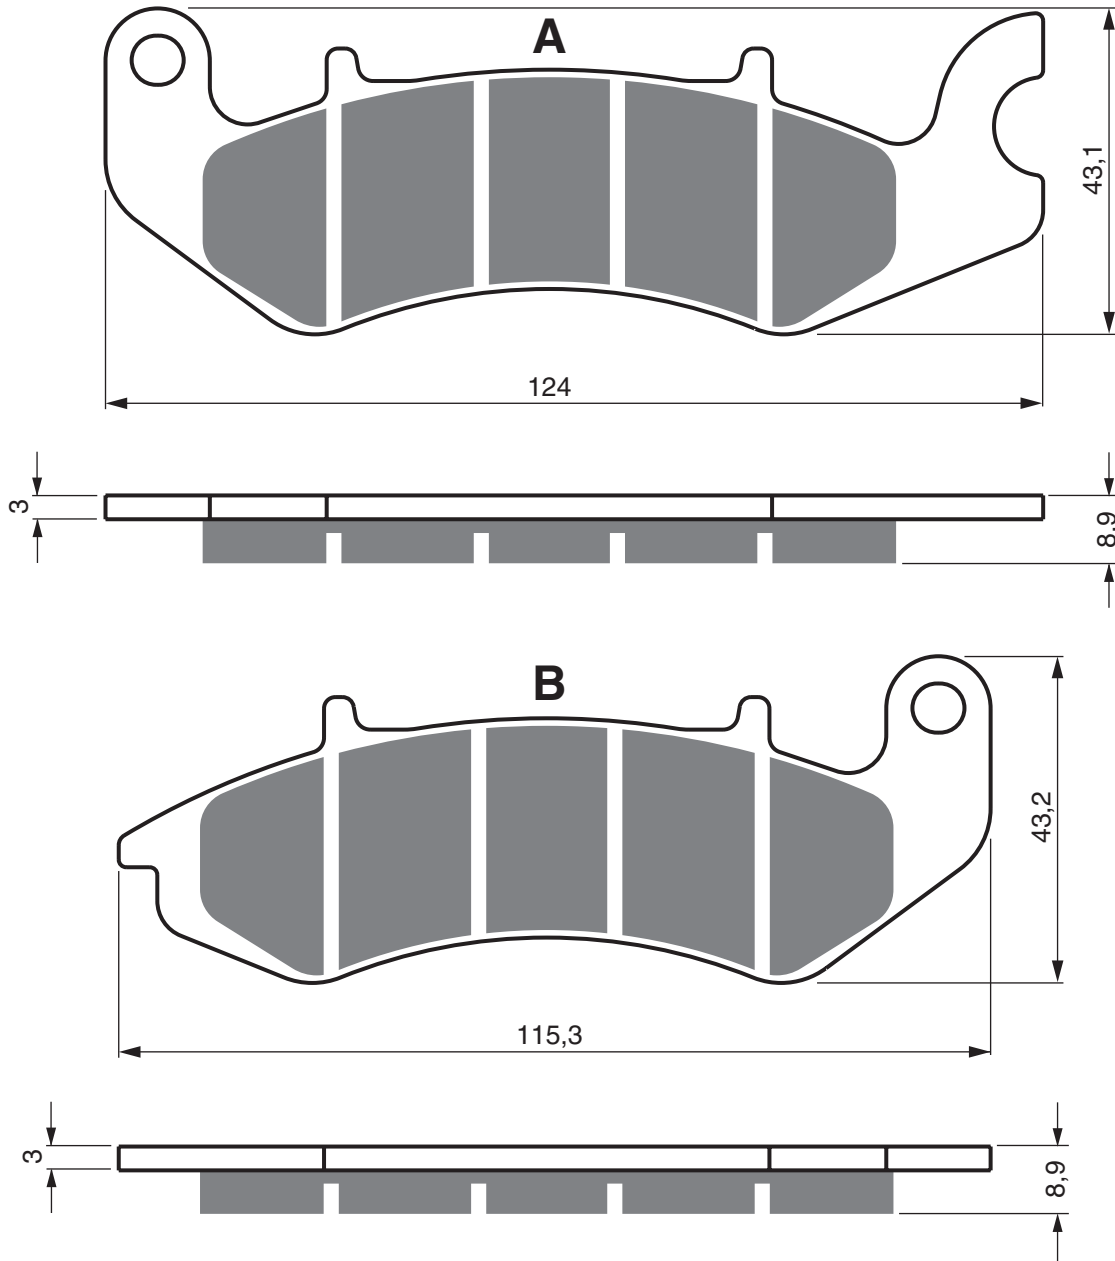

PART NUMBER

393

AD

S3

**S33
RACING**

BENELLI

125	Worx	2017 - 2018	FL
BN	125	2018 - 2021	FL
TNT	125 Tornado Naked T (125cc)	2017 - 2021	FL
TNT	135 Tornado Naked T (135cc)	2018 - 2018	FL

EQUIVALENTS OEM

45110 T74 0000