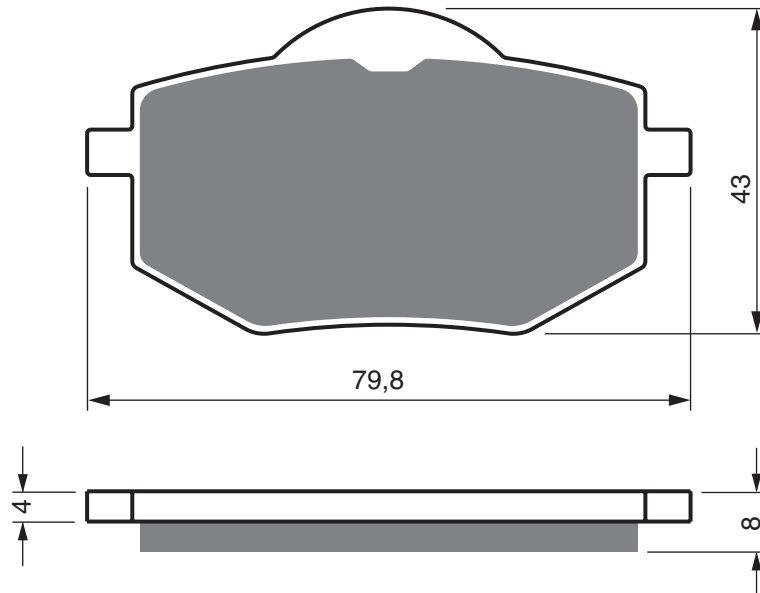

PART NUMBER

322

AD

S3

S33
RACING

YAMAHA

XV 535 Virago

1988 - 1994 FL

EQUIVALENTS OEM

3JB W0045 00

Disc Brake Pads