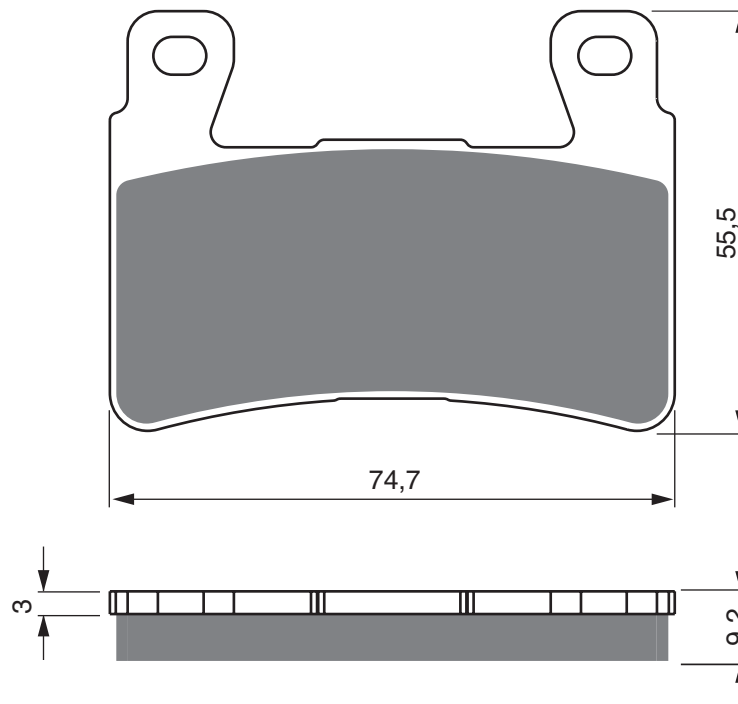

PART NUMBER

279

AD

S3

GP5

GP6

GP7

HARLEY DAVIDSON

FLFB	Fat Boy	2018 - 2018	FL
FLFBS	Fat Boy 114	2018 - 2018	FL
FLFBS	Fat Boy 114 Anniv	2018 - 2018	FL
FLHCS	Heritage Classic 114 Anniv	2018 - 2018	FL
FLSTC	Heritage Softail Classic	2015 - 2017	FL
FXBR	Breakout	2018 - 2020	FR
FXBRS	Breakout 114	2018 - 2020	FR
FXBRS	Breakout Anniv 114	2018 - 2020	FR
FXBS	Fat Bob	2018 - 2020	FL
FXSB	Softail Breakout	2015 - 2017	FL
FXST	Softail Standard	2015 - 2015	FL
XR	1200	2008 - 2010	FL FR
XR	1200 X	2010 - 2013	FL FR
FLSTFB	1584 Fat boy LO	2015 - 2017	FL
FLS	1690 Softail Slim	2015 - 2017	FL
FLSTF	1690 Fat Boy	2015 - 2017	FL
FLSTN	1690 Softail Deluxe	2015 - 2017	FL
FLDE	1750 Softail Deluxe	2018 - 2020	FL
FLFB	1750 Fat Boy	2018 - 2020	FL
FLHC	1750 Heritage Classic	2018 - 2018	FL
FLSB	1750 Sport Glide	2018 - 2020	FL
FLSL	1750 Softail Slim	2018 - 2018	FL
FXBB	1750 Street Bob	2018 - 2020	FL
FXBR	1750 Breakout	2018 - 2020	FL

FXFB	1750 Fat Bob	2018 - 2020	FL FR
FXLR	1750 Low Rider	2018 - 2020	FL FR
FLSS	1801 Softail Slim S	2016 - 2020	FR
FLSTFBS	1801 Fat Boy S	2016 - 2018	FR
FLHCS	1870 Heritage Classic 114	2018 - 2018	FL
FLHSC	1870 Heritage Classic	2018 - 2018	FL
FXBRS	1870 Breakout 114	2018 - 2020	FL

HONDA

CB	400 SF4/S5/S5 (NC39 - Superfour/Superfour Bol D'Or)	2004 - 2005	FL FR
CB	400 SFX/SFY/SF1/SF2/SF3 Superfour (NC39 - Superfour/Superfour Bol D'Or)	1999 - 2003	FL FR
CBR	600 F1/F2	2001 - 2002	FL FR
CBR	600 F3/F4/F5/F6	2003 - 2006	FL FR
CBR	600 FS1/FS2 "Sport"	2001 - 2002	FL FR
CBR	600 FX/FY	1999 - 2000	FL FR
CBR	600 RR3/RR4	2003 - 2004	FL FR
CB	1100 AE (Cast Wheels / 4 piston Caliper)	2014 - 2014	FL FR
CB	1100 EX (SAE)	2014 - 2021	FL FR
CB	1300 S5/S6/S7/S8/S9 (Superfour)	2005 - 2009	FL FR
CB	1300 A5/A6/A7/A8/A9 (Superfour ABS)	2005 - 2009	FL FR
CB	1300 F3/F13	2003 - 2004	FL FR
CB	1300 S5/S6/S7/S8/S9	2005 - 2009	FL FR
CB	1300 SA5/SA6/SA7/SA8/SA9	2005 - 2010	FL FR
F6C	1800 Goldwing (4 Piston Caliper) (GLF6CAE)	2014 - 2017	FL FR

EQUIVALENTS OEM

06455 MBW 006

06455 MBW E11

42739 008

59330 H99 700

43082 0131

41300102

Disc Brake Pads