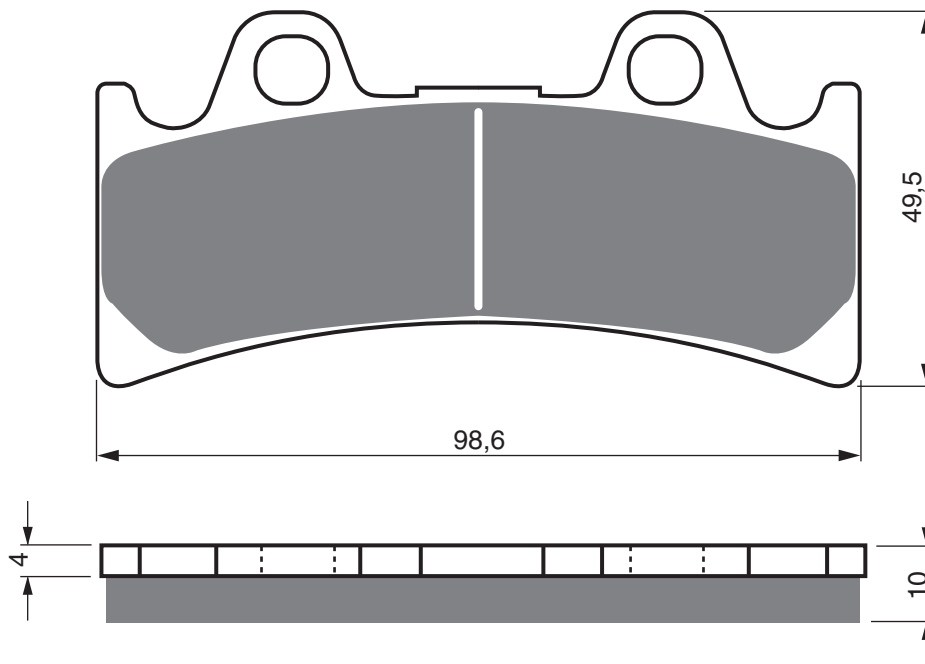

PART NUMBER

054

AD   **S3**   **S33 RACING**

PERFORMANCE MACHINES

112x6RSB	FL
112x6SSB	FL

PRE TECH

6 Piston caliper	FL

TRIUMPH

900	Daytona Super III (3cyl)	1994 - 1997	FL	FR

YAMAHA

YZF	750	R/SP	1993 - 1997	FL	FR
FZR	1 000	EX UP (6 piston caliper)	1994 - 1995	FL	FR

EQUIVALENTS OEM

4FM W0045 00	4FM W0045 10	T2020211	T2020221	T2020218