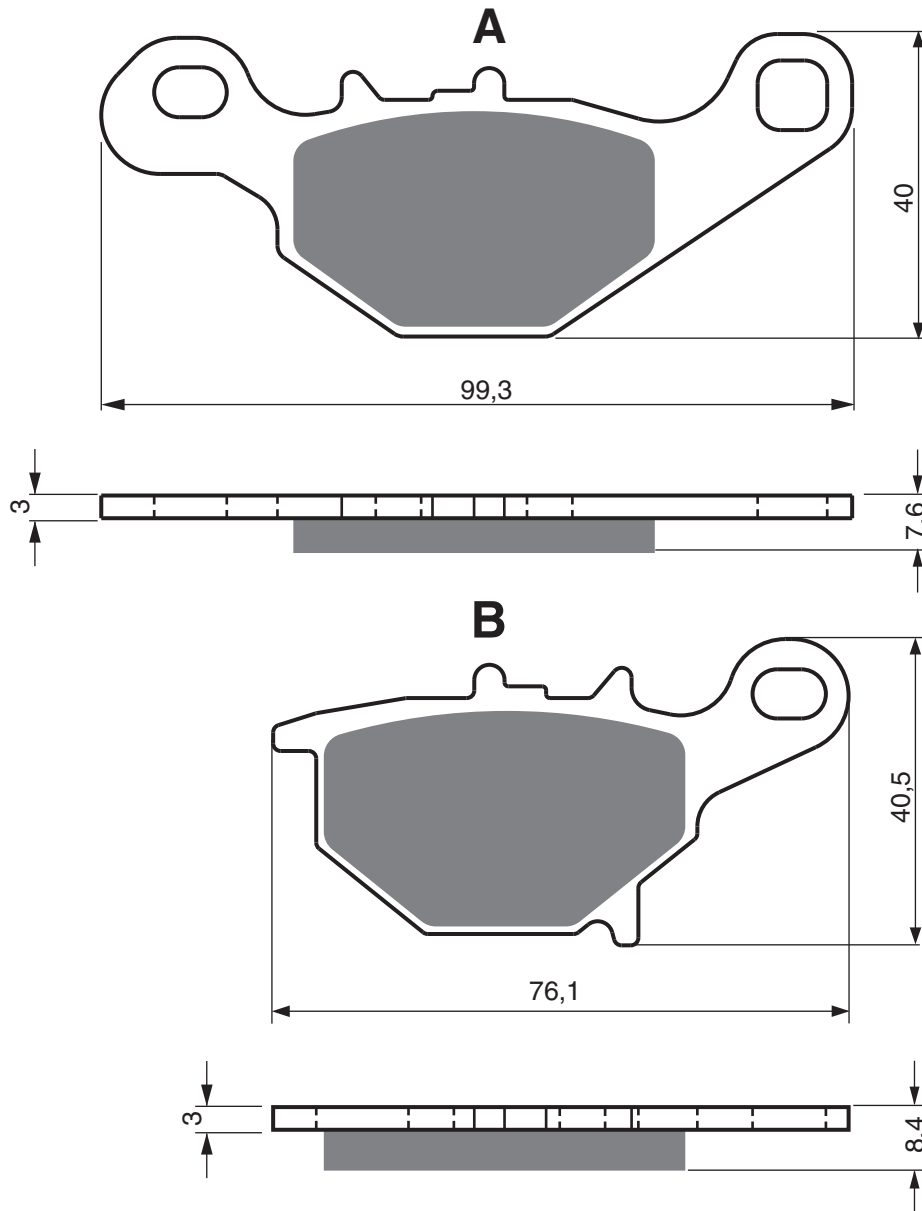

PART NUMBER

226

AD

K1

K5

K5-LX

S3

S33
RACING

SUZUKI

RM	85	K5/K6/K7/K8/K9/L0/L2/L5/L6/L7 (Small 17" FW / 14" RW)	2005 - 2021	RR
RM	85	LK5/LK6/LK7/LK8/LK9/LL0/LL2/LL5/LL6/LL7 (Big 19" FW / 16" RW)	2005 - 2021	RR

EQUIVALENTS OEM

69100 03880

Disc Brake Pads