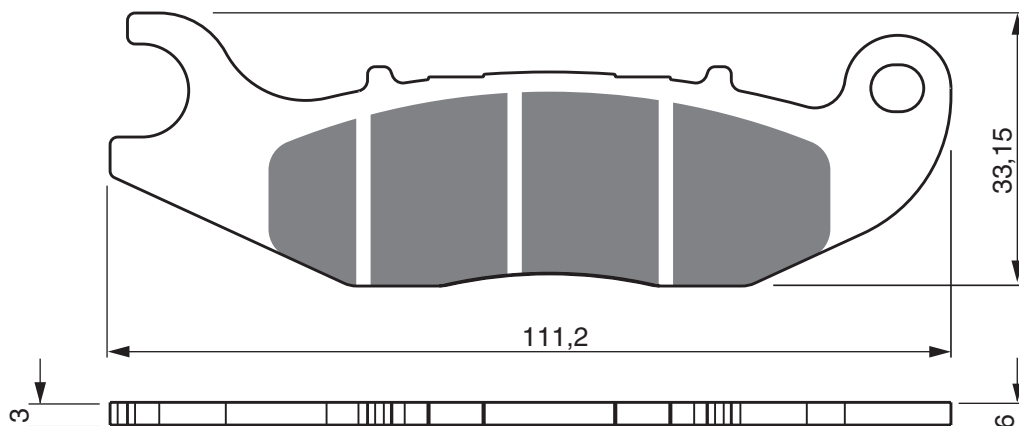

AJP

PR3	125	Enduro	2013 - 2015	FL
PR3	125	Enduro Pro	2013 - 2015	FL
PR3	125	Extreme	2013 - 2015	FL
PR3	125	Supermoto	2013 - 2015	FL
PR4	125	Enduro	2013 - 2015	FL
PR4	125	Enduro Pro	2013 - 2015	FL
PR4	125	Supermoto	2013 - 2015	FL
PR4	125	Trail	2013 - 2015	FL
PR3	240	MX Pro	2013 - 2015	FL
PR4	240	Extreme	2013 - 2015	FL
PR5	250	Enduro	2010 - 2015	FL
PR5	250	Extreme	2012 - 2015	FL
PR5	250	Supermoto	2010 - 2015	FL

DERBI

125	Cross City	2009 - 2014	FL
125	Mulhacen (4T) From Ref. No. 7N001791 (Spoke Wheel / Single Pad Fixing)	2007 - 2010	FL
125	Terra Adventure	2007 - 2014	FL
125	Terra Euro (Single Pin Pad Fixing)	2007 - 2011	FL

FANTIC

TR	125	CR (2T) Cross Competizione	2013 - 2013	FL
TZ	125	CS (2T) Caballero Cross	2011 - 2012	FL
TZ	125	ES (125 ES / 2T) Regularita Scuderia	2011 - 2012	FL
TZ	170	E Regularita (125 E / 4T)	2011 - 2015	FL
TZ	170	ER Caballero Regularita Competizione (125 ER / 4T)	2011 - 2015	FL
TZ	170	SM Motard (125 SM / 4T)	2012 - 2015	FL
TX	180	E Regularita (49cc/2T)	2011 - 2015	FL