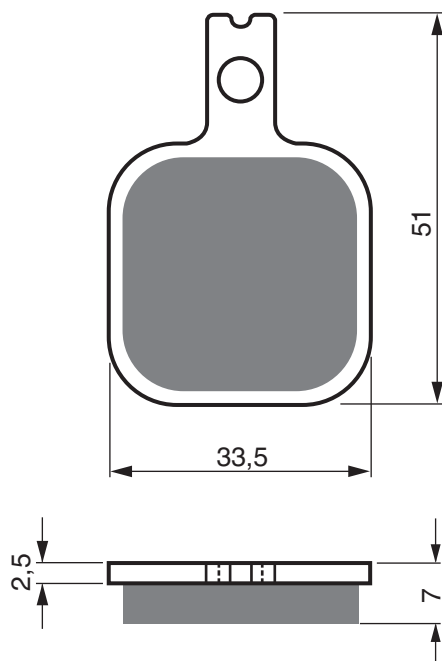

PART NUMBER

119

S3

GP5

GP6

GP7

1 set = 6 pcs

HARRISON BILLET

2 Piston (1296040)	FL
Mini 6	FL
Slim Design	FL

ISR

22-032 (6 Piston Large)	FL
22-042 (6 Piston Racing)	FL

EQUIVALENTS OEM

29-001	1296033	1296007

Disc Brake Pads