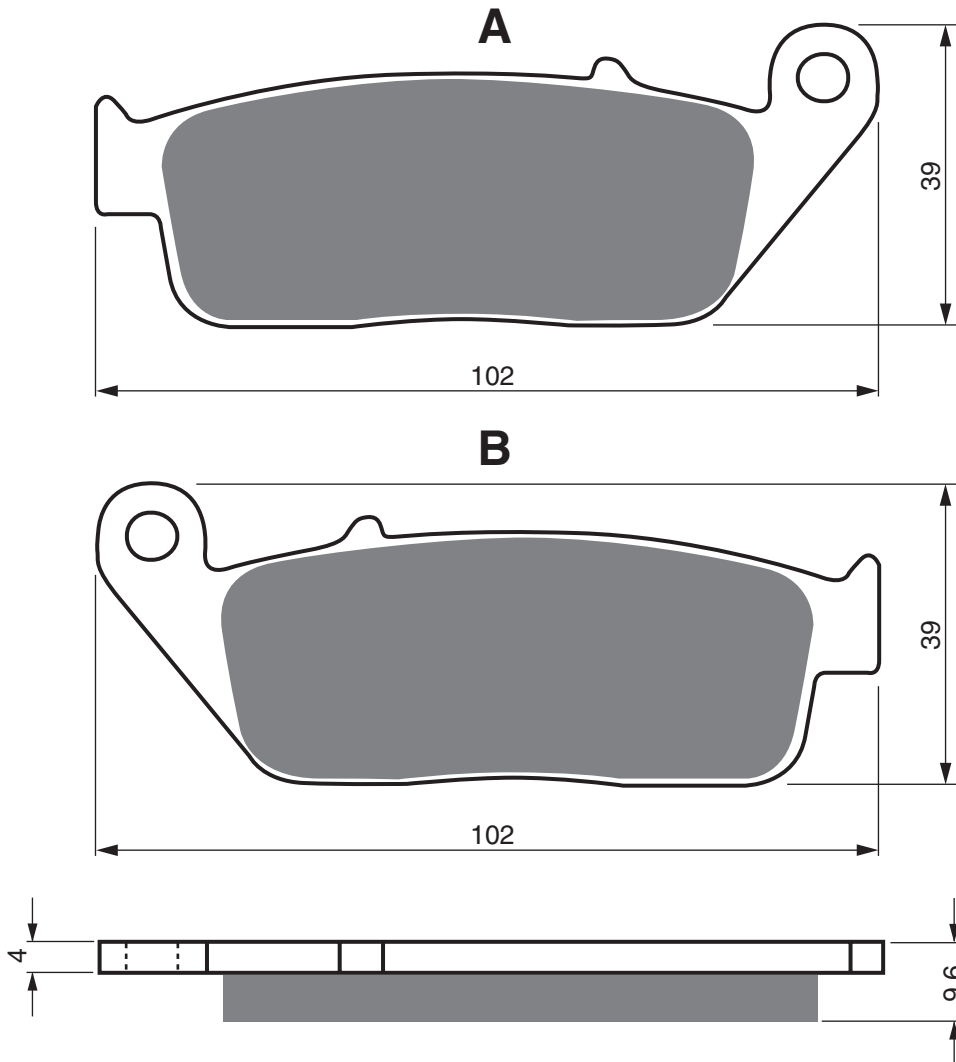

Disc Brake Pads

PART NUMBER

014

AD **S3** **S33 RACING**

BENELLI

400	Imperiale	2018 - 2018	FL
-----	-----------	-------------	----

BMW

C	Evolution (Scooter)	2014 - 2018	RR
C	Evolution Electric	2018 - 2020	RR
C	600 Sport Evolution Scooter	2014 - 2020	RR
C	600 Sport Highline	2013 - 2015	RR
C	600 Sport Scooter	2012 - 2015	RR
C	650 GT Highline	2013 - 2018	RR
C	650 GT Scooter	2012 - 2018	RR
C	650 Sport Scooter	2016 - 2020	RR