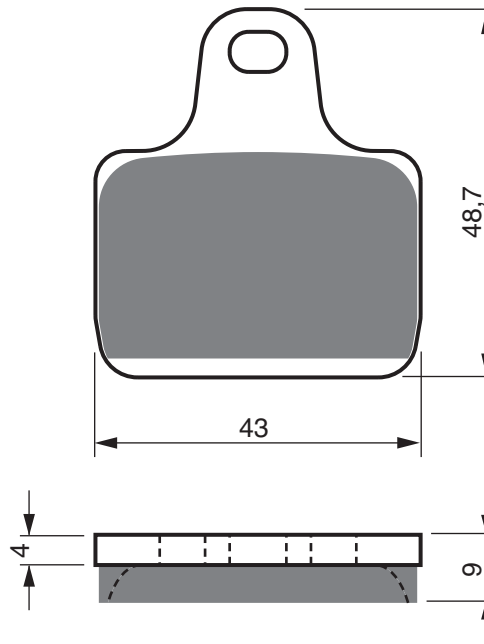

SM 27300

PART NUMBER

239

S3

GP5

GP6

GP7

1 set = 4 pcs