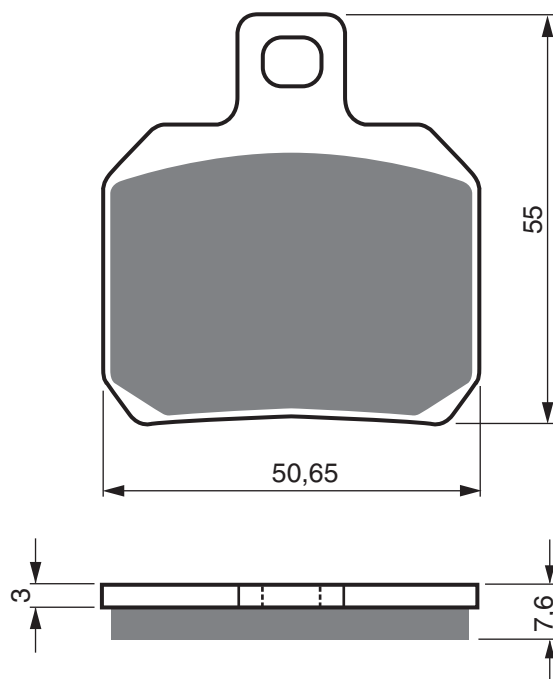

PART NUMBER

152

AD

S3

**S33
RACING**

GP5

GP6

GP7

ADIVA SCOOTERS

AD2	300	(2 Wheel Type)	2014 - 2015	FL	FR
AD	400		2009 - 2011	FL	RR

APRILIA

RS	50	(Radial Caliper - 6 bolt fixing Front & Rear)	2006 - 2011	FL	
	1 000	Tuono R (Radial Caliper / 2 pad type)	2002 - 2010	RR	
	1 000	Tuono R (Radial Caliper / 4 Pad Type)	2002 - 2005	RR	
	1 000	Tuono R Factory (Radial Caliper / 4 pad type)	2006 - 2010	RR	
	1 000	Tuono V4R	2011 - 2012	RR	
	1 000	Tuono V4R APRC ABS	2013 - 2014	RR	
	1 000	Tuono V4R-APRC	2011 - 2013	RR	
ETV	1 000	Caponord (ABS - Bush fixing)	2004 - 2007	RR	
ETV	1 000	Caponord (Non ABS - Bolt Fixing)	2001 - 2003	RR	
ETV	1 000	Caponord Rally Raid (Non ABS - Bush Fixing)	2003 - 2003	RR	
RSV	1 000	Mille	1998 - 2000	RR	
RSV	1 000	Mille	2001 - 2002	RR	
RSV	1 000	Mille (Radial Caliper)	2003 - 2003	RR	
RSV	1 000	Mille R	2000 - 2000	RR	
RSV	1 000	Mille R	2001 - 2002	RR	
RSV	1 000	Mille R (Radial Caliper)	2003 - 2003	RR	
RSV	1 000	Mille SP	1999 - 2000	RR	
RSV	1 000	R	2004 - 2008	RR	

RSV	1 000	R Factory	2004 - 2008	RR	
RSV	1 000	R Factory (Radial Caliper / 4pad)	2004 - 2008	RR	
RSV	1 000	R Racing (Radial Caliper/4pad)	2004 - 2008	RR	
RSV	1 000	R Tuono	2002 - 2006	RR	
RSV	1 000	R Tuono (Radial Caliper / 2 pin pad fixing)	2007 - 2008	RR	
RSV4	1 000	Factory	2009 - 2010	RR	
RSV4	1 000	Factory APRC	2011 - 2013	RR	
RSV4	1 000	Factory APRC ABS	2013 - 2014	RR	
RSV4	1 000	R	2010 - 2010	RR	
RSV4	1 000	R APRC	2011 - 2013	RR	
RSV4	1 000	R APRC ABS	2013 - 2014	RR	
RSV4	1 000	RF	2015 - 2018	RR	
RSV4	1 000	RR	2015 - 2018	RR	
SL	1 000	Falco	2000 - 2004	RR	
	1 100	Tuono Factory V4	2015 - 2016	RR	
	1 100	Tuono Factory V4	2017 - 2018	RR	
	1 100	Tuono RR	2019 - 2020	RR	
	1 100	Tuono RR V4	2015 - 2021	RR	
	1 100	Tuono V4 Factory	2019 - 2020	RR	
RSV4	1 100	Factory	2019 - 2020	RR	
RSV4	1 100	RR	2019 - 2020	RR	

AUSA QUADS

M	50	Task (Side x Side)		FL	FR	RR

Disc Brake Pads