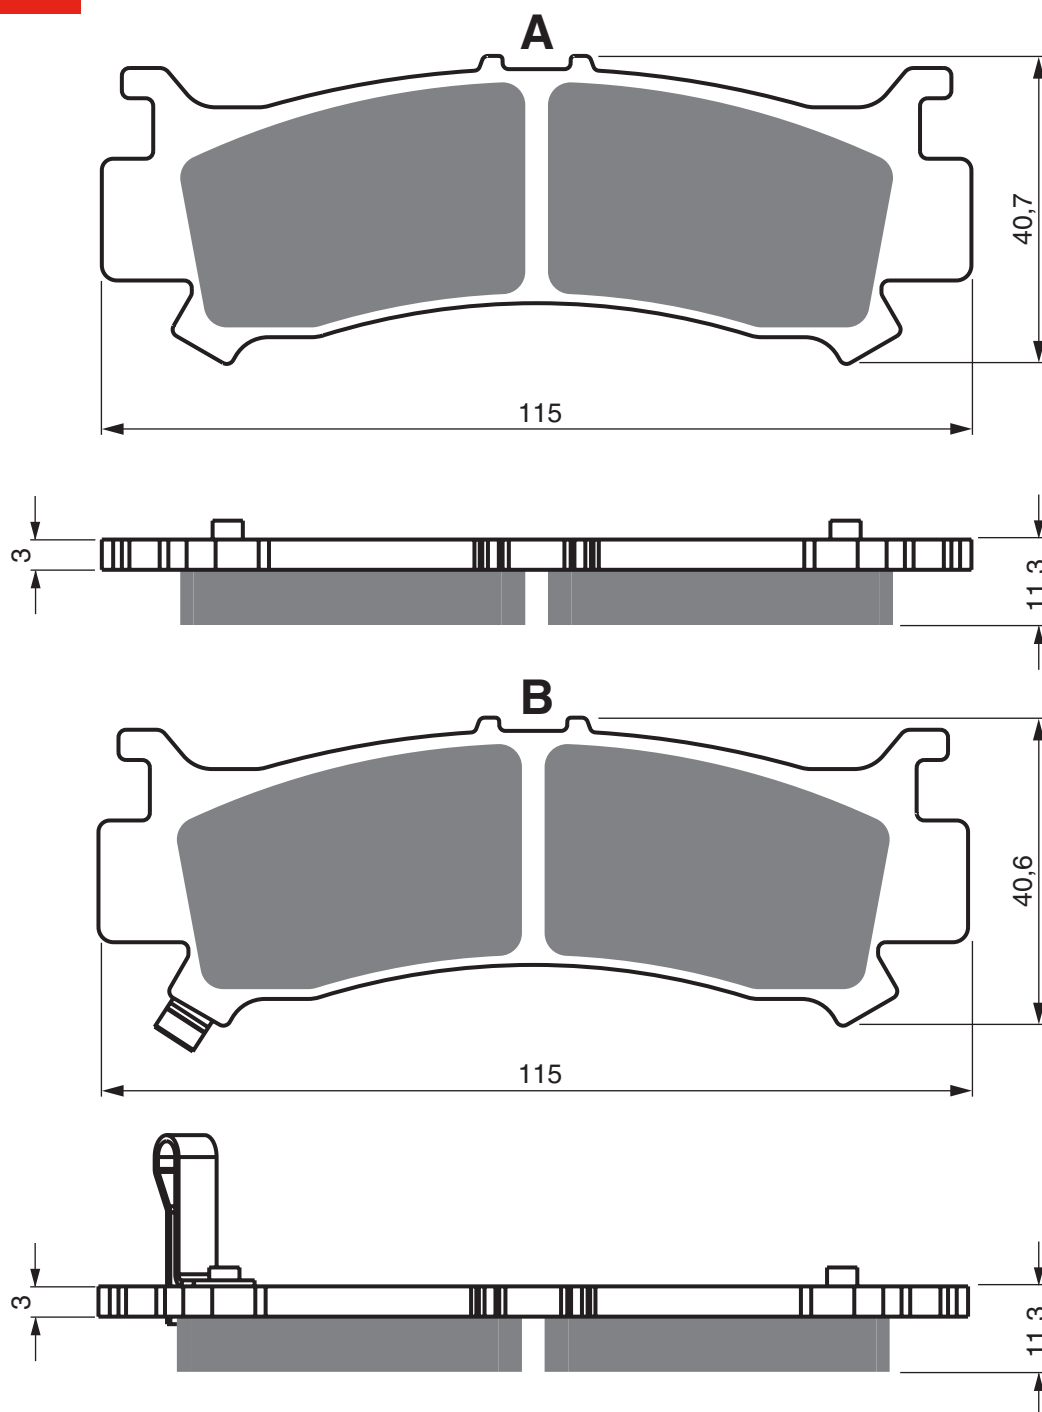

PART NUMBER

384

AD

K1

K5

S3

S33
RACING

HONDA

SXS	1 000	M3 Pioneer (3 Seater)	2016 - 2020	FR
SXS	1 000	M3P Pioneer (3 Seater)	2016 - 2020	FR
SXS	1 000	M5D Pioneer (5 Seater)	2016 - 2020	FR
SXS	1 000	M5L Pioneer (5 Seater)	2017 - 2020	FR
SXS	1 000	M5P Pioneer (5 Seater)	2016 - 2020	FR
SXS	1 000	S2R Talon (2 Seater)	2019 - 2021	FR

EQUIVALENTS OEM

06452-HL4-A01