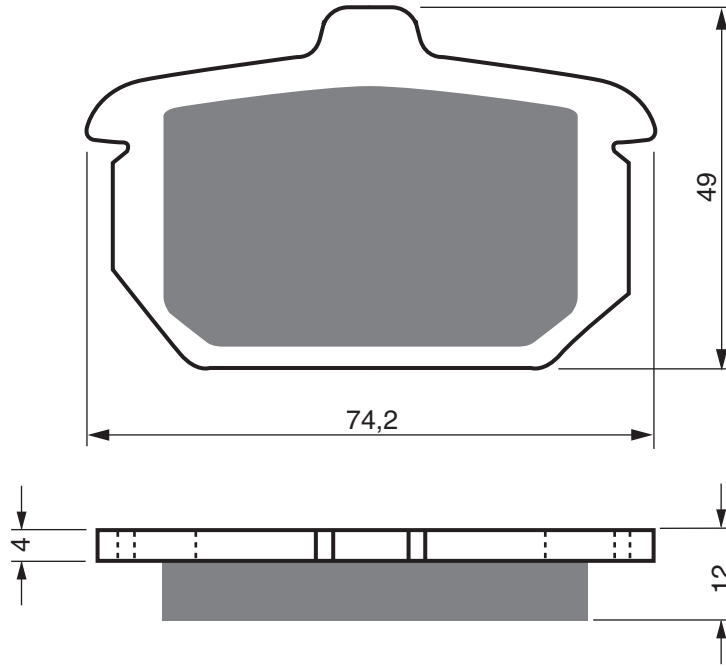

PART NUMBER

058

AD

S3

HARLEY DAVIDSON

FXDL			1982 - 1983	RR
FXDWG			1982 - 1983	RR
XLH	883	Sportster (XL2/C560/1)	1985 - 1986	RR
XLH	1000	Sportster	1983 - 1985	RR
XLS	1000	Anniversary	1982 - 1982	RR
XLS	1000	Sportster	1983 - 1983	RR
XLX	1000		1979 - 1983	RR
XR	1000		1985 - 1985	RR
XLH	1100		1986 - 1986	RR
XLH	1100	Sportster (XL2/C560/1)	1985 - 1986	RR
FLHT	1340	Electra Glide (FLT/C559/1)	1985 - 1986	RR
FLHTC	1340	Electra Glide Classic	1985 - 1986	RR
FLST	1340	Heritage Softail	1986 - 1987	RR
FLTC	1340	Tour Glide Classic	1985 - 1986	RR

FXE	1340	(FX/C315/0)	1985 - 1986	FL	RR
FXR	1340	Super Glide	1981 - 1983	RR	
FXRD	1340	Super Glide GTE	1985 - 1986	RR	
FXRS	1340	Low Glide	1982 - 1992	RR	
FXRS	1340	Low Rider (FXR/C456/0)	1985 - 1986	RR	
FXRS	1340	Super Glide II	1982 - 1983	RR	
FXRT	1340	Super Glide (FXR/C456/0)	1985 - 1986	RR	
FXRT	1340	Super Glide II	1983 - 1992	RR	
FXSB	1340	Low Rider (FXB/C318)	1983 - 1985	RR	
FXST	1340	Softail (FXST/D312/0)	1984 - 1986	RR	
FXSTC	1340	Softail Custom	1986 - 1987	RR	
FXSTC	1340	Softail Custom (FXST/D312/0)	1985 - 1986	RR	
FXWG	1340	Wide Glide	1983 - 1985	RR	
FXWG	1340	Wide Glide	1985 - 1986	RR	

EQUIVALENTS OEM

44209 82	44209 82A