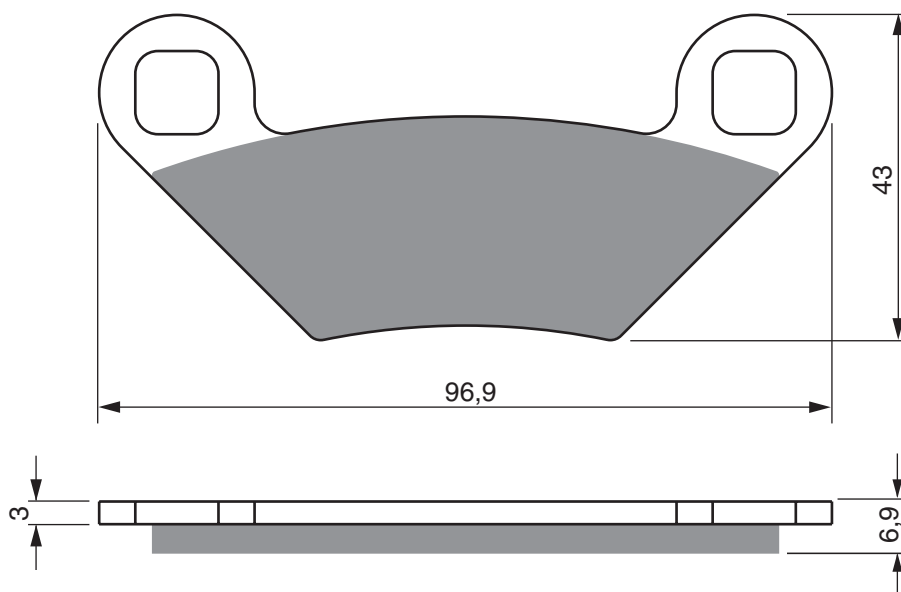

PART NUMBER

300

AD

K1

K5

S3

**S33
RACING**

POLARIS

325	2x4 Hawkeye	2015 - 2015	RR
400	Hawkeye HO (2x4)	2011 - 2014	RR
400	Sportsman HO (4x4)	2011 - 2014	RR
500	Sportsman HO (After 16/12/2008)	2009 - 2012	RR
500	XP Sportsman	2009 - 2009	FL FR RR
550	Sportsman	2011 - 2013	FL FR RR
550	Sportsman EPS	2010 - 2014	FL FR RR
550	Sportsman Forest	2010 - 2010	FL FR RR
550	Sportsman Touring EPS	2010 - 2014	FL FR RR
550	Sportsman X2	2010 - 2014	FL FR RR
550	Sportsman XP Touring EPS	2012 - 2012	FL FR RR
550	X2 Sportsman	2010 - 2014	FL FR RR
550	XP Sportsman	2009 - 2013	FL FR RR
550	XP Sportsman EPS	2009 - 2014	FL FR RR
570	Forest Tractor EFI/EPS	2015 - 2015	RR
570	Sportsman 6x6	2017 - 2018	RR
570	Sportsman 6x6 Tractor	2017 - 2018	RR
570	Sportsman EFI (Inc EPS)	2011 - 2015	RR
570	Sportsman EFI HD	2014 - 2018	RR
570	Sportsman EFI UTE	2014 - 2018	RR
570	Sportsman EFI X2 EPS	2014 - 2018	RR
570	Sportsman SP	2015 - 2018	RR
570	Sportsman SP Touring	2015 - 2018	RR

570	Sportsman Touring EFI EPS	2014 - 2015	RR
570	Sportsman Touring Tractor EFI EPS	2016 - 2018	RR
800	Sportsman	2012 - 2014	FL FR RR
800	Sportsman EFI	2010 - 2013	RR
800	Sportsman HO/EFI (After 16/12/2008)	2009 - 2009	RR
850	Forest	2015 - 2015	FL FR RR
850	Scrambler	2013 - 2018	FL FR RR
850	Sportsman Forest	2012 - 2015	FL FR RR
850	Sportsman SP	2015 - 2018	FL FR RR
850	Sportsman Touring EPS	2010 - 2014	FL FR RR
850	Sportsman Touring HO EPS	2013 - 2015	FL FR RR
850	Sportsman Touring SP	2015 - 2018	FL FR RR
850	Sportsman XP Touring EPS	2012 - 2012	FL FR RR
850	XP Sportsman	2009 - 2015	FL FR RR
850	XP Sportsman EPS	2009 - 2014	FL FR RR
1000	Forest	2015 - 2015	FL FR RR
1000	Scrambler	2014 - 2018	FL FR RR
1000	Scrambler XP	2014 - 2018	FL FR RR
1000	Sportsman MD/XP	2015 - 2018	FL FR RR
1000	Sportsman Touring	2015 - 2018	FL FR RR
1000	Sportsman Touring Tractor	2016 - 2018	FL FR RR
1000	Sportsman XP Tractor	2016 - 2018	FL FR RR
XP	1000 Scrambler	2020 - 2020	FL FR RR

EQUIVALENTS OEM

2203628	2204088	2205606

Disc Brake Pads