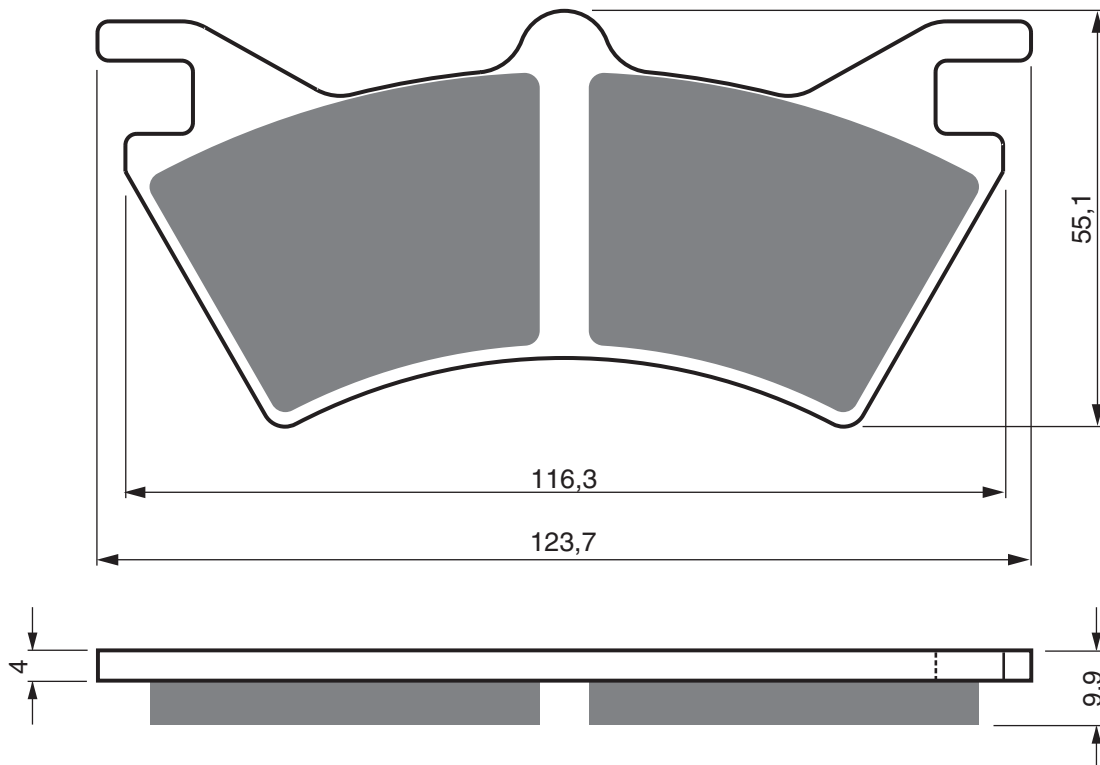

PART NUMBER

208

AD

K1

K5

S3

S33
RACING

POLARIS

	Sportsman 6x6	2000 - 2003	RR
PPS	/PTV 6x6/Series 10		RR
PPS	LUH 6x6	2002 - 2002	RR
PTV	6x6	2003 - 2003	RR
500	Sportman 6x6	2000 - 2008	RR

EQUIVALENTS OEM

2201685

2201749

1910450V