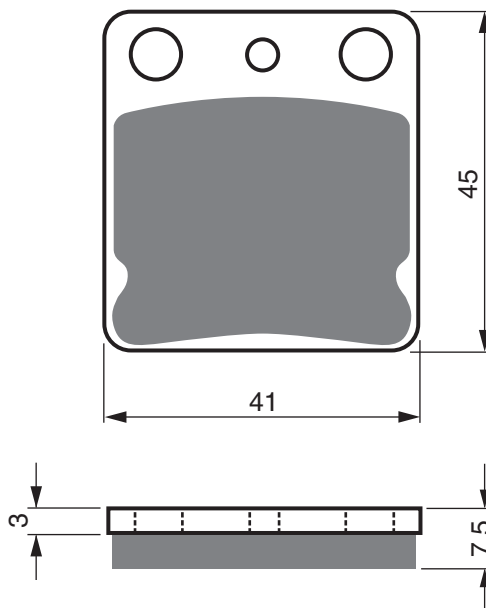

PART NUMBER

144

AD

K1

K5

K5-LX

S3

S33
RACING

AJS

DD	50	E/E2 Regal Raptor	2004 - 2006	FL
JSM	50	Motard	2012 - 2015	RR
JS	125	-E/E2 (Eco 125)	2007 - 2009	FL
JS	125	E (Eco-2 125)	2009 - 2015	FL
JSM	125	Motard	2010 - 2015	RR

ASPES

	150	Perseo Hybrid	2011 - 2014	FL

CCM

C-XR	125	E	2008 - 2009	RR
C-XR	125	M	2007 - 2009	RR
C-XR	125	S	2008 - 2009	RR
C-XR	230	E	2007 - 2009	RR
C-XR	230	M	2007 - 2009	RR
C-XR	230	S	2007 - 2009	RR
LX	350	-4A Quad	2008 - 2009	FL FR
LX	700	- 4 A Quad	2008 - 2009	FL FR

DAELIM

	50	Tapo Message	2004 - 2004	FL
	125	Altino	2001 - 2004	FL
	125	Altino ES	2001 - 2004	FL
	125	History	2001 - 2006	FL RR
NS	125	DLX/III Trans Eagle	2003 - 2007	FL RR
NS	125	Otello DLX	2000 - 2002	FL
S1	125	(SL125)	2007 - 2014	RR
SL	125	Otello Fi	2007 - 2009	RR
SN	125	B-Bone	2009 - 2014	RR
SQ	125	S2 Freewing	2007 - 2009	RR

GARELLI

	150	Fashion F	2007 - 2007	FL

HONDA

MB	50	S	1980 - 1982	FL
MG	50	S/X/1/3 Magna	1995 - 2003	FL
MRX	50		1988 - 1988	FL
MBX	80	FWDD/FWDF	1983 - 1986	FL FR
CB	125	RS	1983 - 1983	FL
CBX	125	TS Custom	1982 - 1982	FL
CG	125	ES4-ES8	2004 - 2008	FL
CG	150	ESD Titan	2004 - 2005	FL
CG	150	KS/ES Titan	2004 - 2005	FL
CBX	200	Strada	1997 - 2001	FL
ATC	250	RB	1981 - 1981	FL

HYOSUNG

XRX	125	LC Enduro	2014 - 2015	FL
XRX	125	LC Supermoto	2014 - 2015	FL
TE	400		2005 - 2005	FL
TE	450	Quad Rapier	2006 - 2009	FL FR

JIALING

JH	125	B Roadster	1998 - 1998	FL

KAWASAKI

KX	65	A1/A2/A3/A4/A5/A6/A6F/A7F/A8F/A9F/AAF/ABF/ACF/ADF/AEF/AF/AGF/AHF/AJF	2000 - 2021	RR
	125	Ninja ABS	2019 - 2020	RR
BN	125	A1/A2 Eliminator	1998 - 1999	FL
KH	125	K1	1983 - 1983	FL
KLX	125	CAF/CBF/CCF/CCS/CDS/CDF/CEF/CF/CGF	2010 - 2016	RR
KLX	125	DAF/DBF/DCF/DDF/DEF (D-Tracker)	2010 - 2014	RR
Z	125	(BR125 GGF/GHF Auto G/Box)	2016 - 2020	RR
Z	125	PRO (BR125 HGF/JHF Manual G/Box)	2016 - 2020	RR
Z	125	Pro SE (BR 125 JJFS Manual G/Box)	2018 - 2020	RR
KLX	140	(17" Front/14" Rear)	2008 - 2020	RR
KLX	140	G (21" Front/18" Rear)	2017 - 2020	RR
KLX	140	L (19" Front/16" Rear)	2008 - 2020	RR
KLX	150	D-Tracker (KLX 150HGF)	2016 - 2016	RR
KLX	150	L (KLX 150 EFF)	2014 - 2015	RR
KLX	230		2019 - 2020	RR
KLX	230	R	2019 - 2020	RR
KVF	300	A1-A4/B1-B4/(Prairie 4x4/2x4)	1999 - 2002	FL FR
KVF	360	A1-A3/A6F/A7F/A8F/A9F/AAF/ABF/ACF/ADF Prairie	2003 - 2013	FL FR
KVF	360	B1-B3/B6F-B9F	2003 - 2009	FL FR
KVF	360	C1-C3/C6F/C7F/C8F Prairie (All Models)	2003 - 2008	FL FR
KVF	400	A1/A2/B1 Prairie	1997 - 1998	FL FR
KVF	400	C1/C2/C3/C4 (Prairie 4x4)	1999 - 2002	FL FR
KVF	400	D1/D2/D3/D4 (Prairie 2x4)	1999 - 2002	FL FR

KEEWAY

	250	Dragon Quad	2007 - 2009	RR

KREIDLER

	125	Enduro (4T)	2014 - 2015	RR
	125	Supermoto (4T)	2014 - 2015	RR

LEXMOTO

LSM	50	(STR50)	2012 - 2016	RR
	125	Adrenaline (XFLM125GY-2B)	2013 - 2018	RR
	125	Adrenaline EFi (XFLM125GY-2B-E4)	2015 - 2018	RR
	125	Gladiator (SB125T-23B)	2014 - 2018	FL
LSM	125	(STR125YB)	2012 - 2018	RR
MX	125	WY125T-108	2015 - 2018	RR

Disc Brake Pads