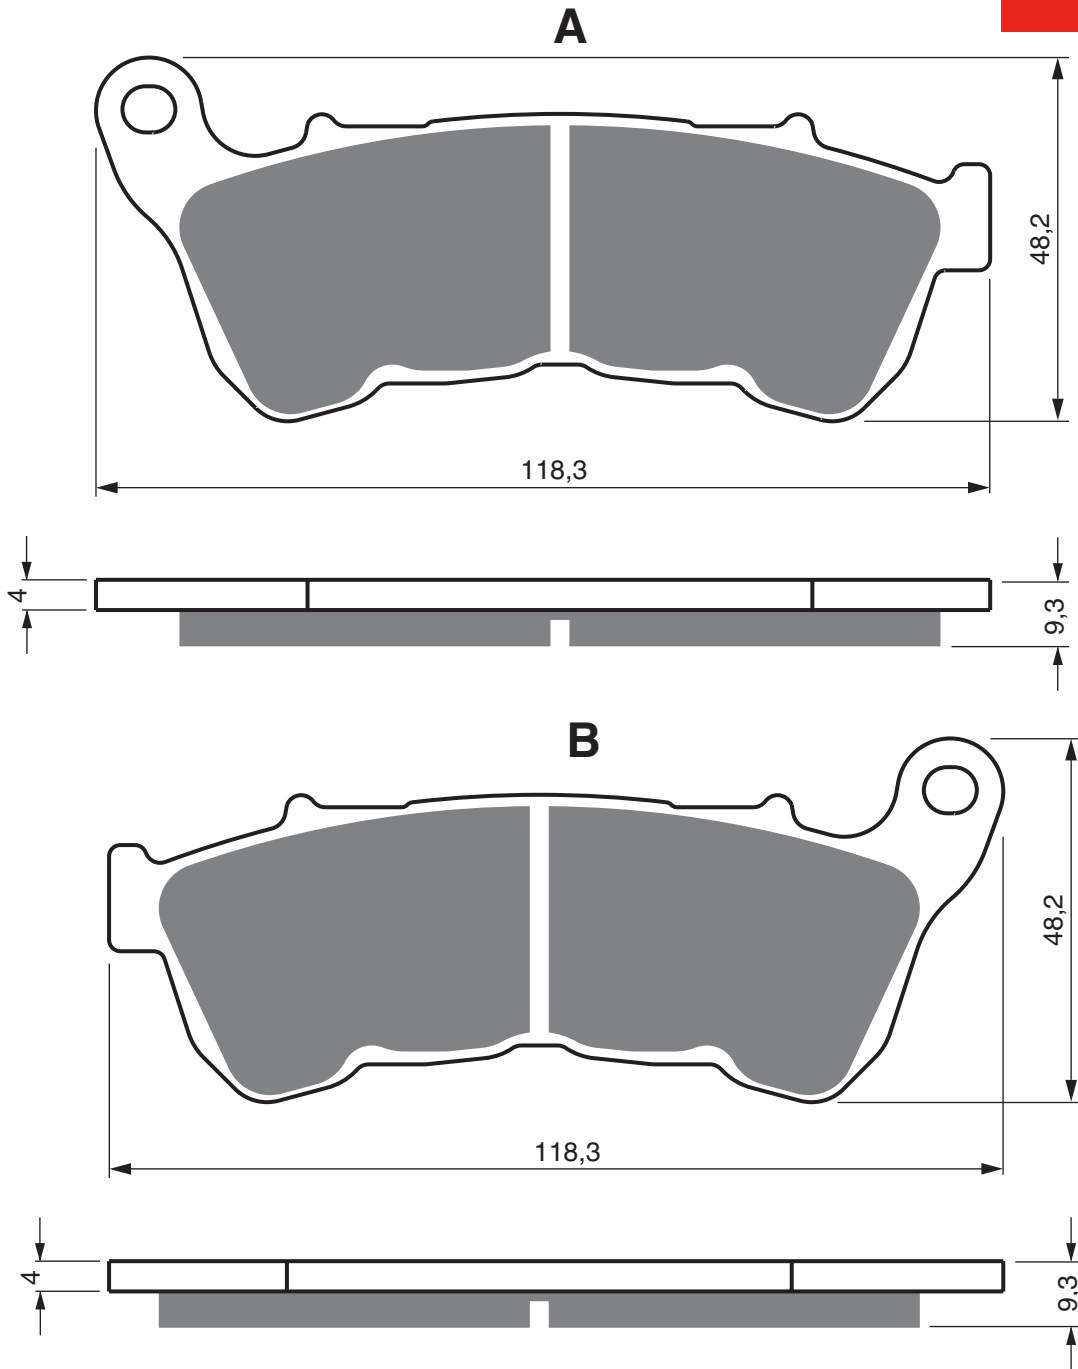

PART NUMBER

359

AD

S3

**S33
RACING**

HARLEY DAVIDSON

XL	883	L Super Low (Cast Wheels)	2014 - 2020	FL	FR
XL	883	N Iron	2016 - 2020	FL	FR
XL	883	N Iron (Cast wheels)	2014 - 2015	FL	FR
XL	883	R Roadster (Cast wheels)	2014 - 2015	FL	FR
XL	1 200	C Custom (Spoke Wheels)	2014 - 2020	FL	FR
XL	1 200	C Custom Ltd (Spoke Wheel)	2014 - 2020	FL	FR

XL	1 200	CX Roadster	2016 - 2020	FL	FR
XL	1 200	Forty Eight Anniversary	2018 - 2018	FL	FR
XL	1 200	NS Iron	2018 - 2018	FL	FR
XL	1 200	T Superlow	2014 - 2020	FL	FR
XL	1 200	V Seventy-Two	2014 - 2016	FL	FR
XL	1 200	X Forty Eight	2014 - 2018	FL	FR
XL	1 200	XS Forty Eight Special	2018 - 2018	FL	FR

Equivalents OEM

41 300 004

Disc Brake Pads