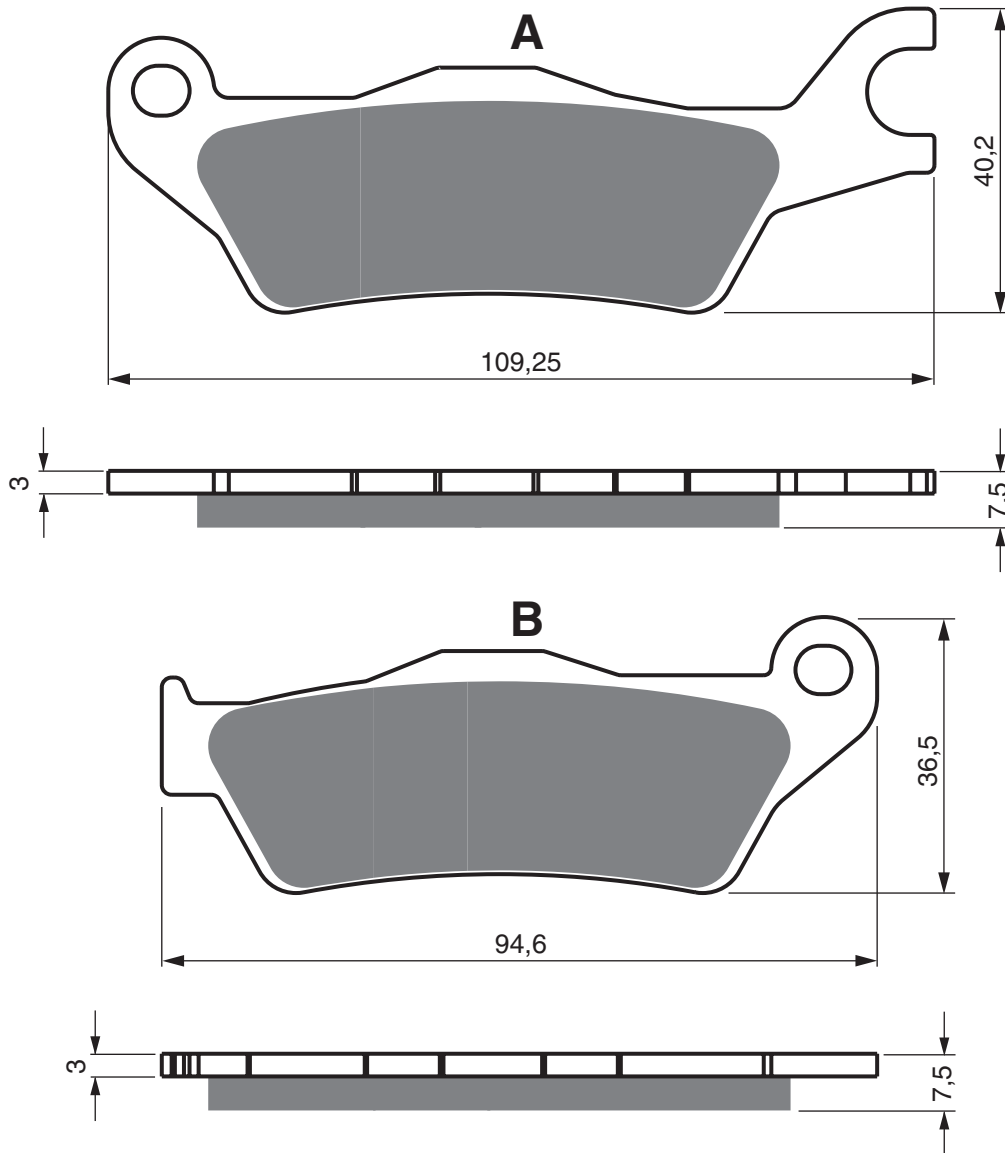

2DP-F5805-00

AD **K1** **K5** **S3** **S33 RACING**

PART NUMBER

381

HONDA

CBF	125	6 Stunner	2006 - 2006	FL
CBF	125	M7 Stunner	2007 - 2007	FL
CBF	150	5	2005 - 2005	FL
CBF	150	6 (Spoke Wheels)	2006 - 2006	FL
CBF	150	M5 Unicorn	2005 - 2005	FL
CBF	150	M6/M7 Unicorn (Spoke Wheels)	2006 - 2007	FL
CBF	150	M7/M9/MA Unicorn (Cast Wheels)	2007 - 2010	FL
CBF	150	MB/MC Unicorn (Cast Wheels)	2011 - 2012	FL