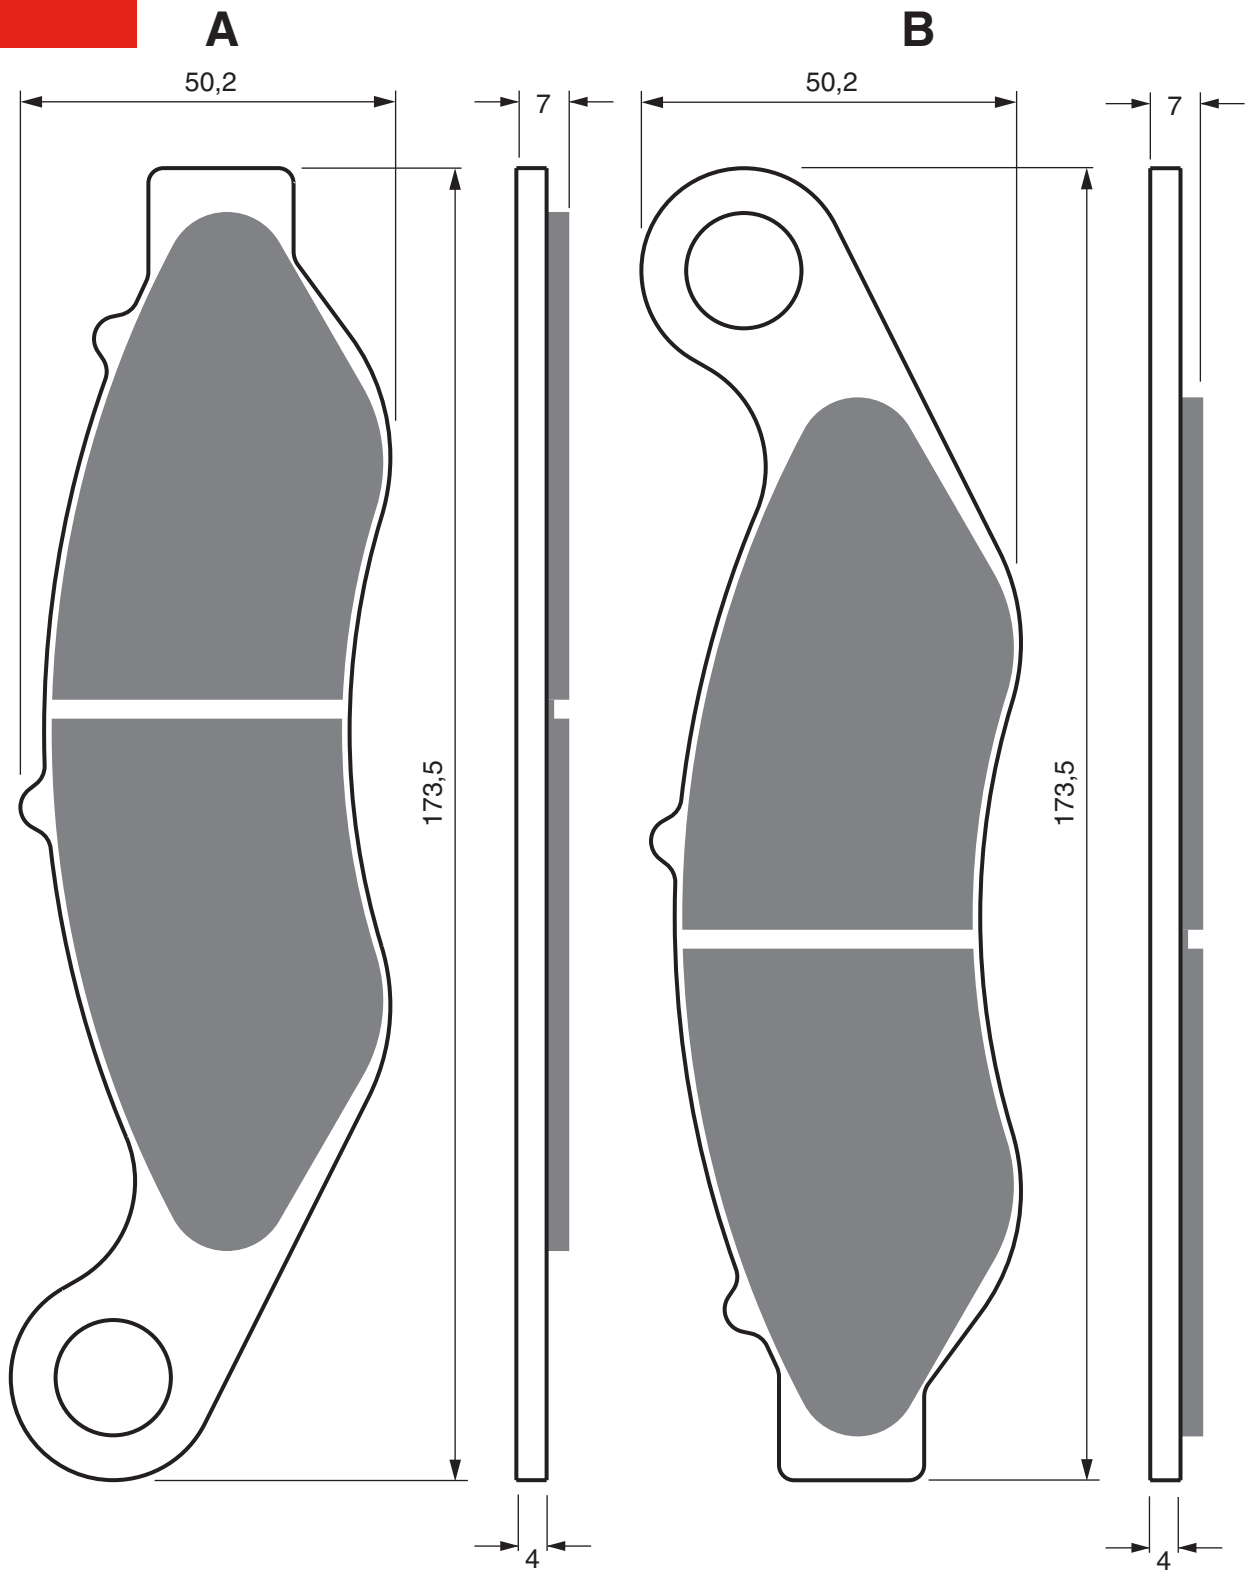

2015 - 2015 FL

EQUIVALENTS OEM

59301-30810-000

PART NUMBER

352

AD

S3

S33
RACING