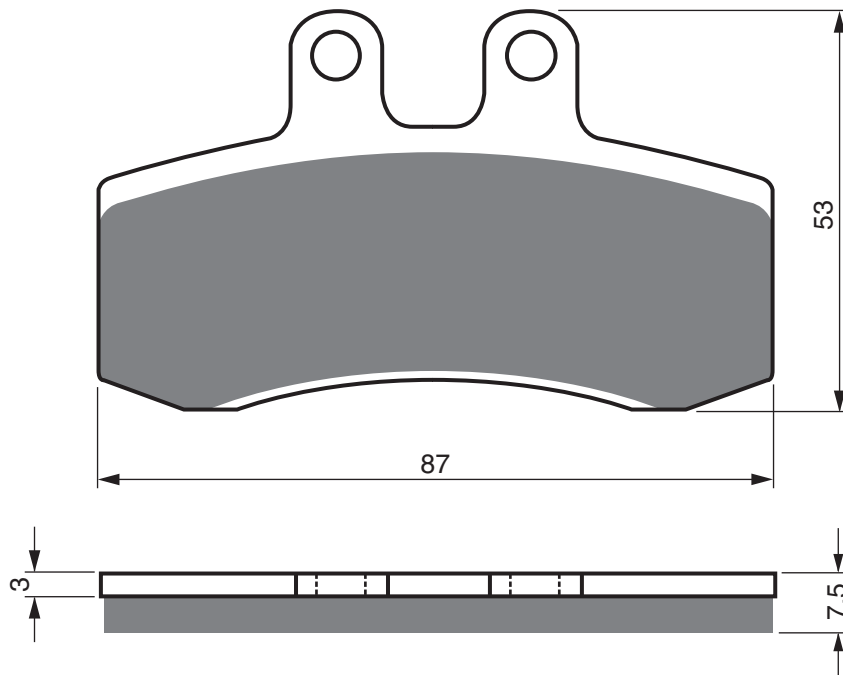

PART NUMBER

105

AD

S3

APRILIA

650	Pegaso	1991 - 1996	FL

MZ

660	(MUZ)Supermotard	2006 - 2007	FL
660	Baghira 21" FW / Spoke Wheel	1999 - 2005	FL
660	Baghira Black Panther (17" FW / Spoke Wheel)	1996 - 2003	FL
660	Baghira Forest / Forest HR (21" FW / Spoke Wheel)	1996 - 2005	FL
660	Baghira Street Moto (17"FW / Spoke Wheel)	1996 - 2005	FL
660	Mastiff (21" FW / Spoke Wheel)	1996 - 2005	FL

EQUIVALENTS OEM

9022001000