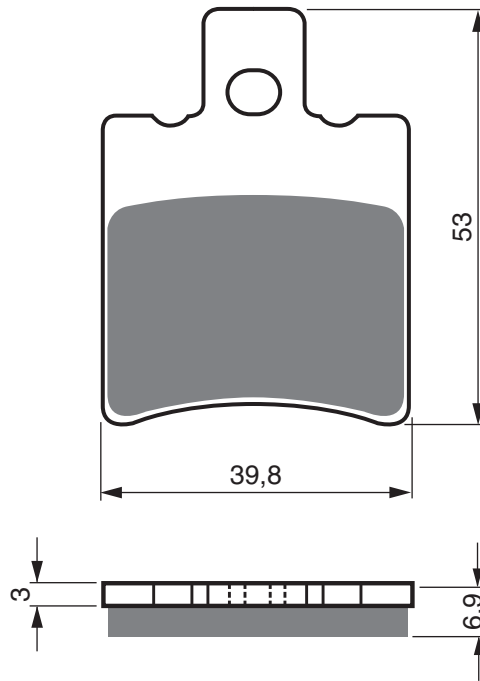

AD

S3

AJP

PR3	125	Supermoto Pro	2010 - 2011	FL

APRILIA

		Amico (All Models)	1996 - 1998	FL
		Gulliver (All Models)	1995 - 1998	FL
		Rally A/C (All Models)	1995 - 2002	FL
		Rally L/C (All Models)	1996 - 2000	FL
		Rally L/C (All Models)	1996 - 2000	FR RR
		Sonic (All Models)	1998 - 2008	FL
50		Area 51	1998 - 2002	FL RR
50		Habana/Habana Custom	1999 - 2002	FL
50		Mojito Custom (110mm Ø rear drum)	2004 - 2012	FL
50		Mojito Custom (120mm Ø rear drum)	1999 - 2003	FL
50		Mojito Retro (120mm Ø rear drum)	1999 - 2003	FL
50		Scarabeo (2T) (H2/HL) Front disc Model	1993 - 1997	FL
50		Scarabeo (2T) (PF0100) (Rear Drum Model)	1998 - 1999	FL
50		Scarabeo (2T) (Rear disc model) (PFG00/TH000)	2000 - 2005	FL
50		Scarabeo (2T) Rear Disc Model) (PF0100)	1998 - 1999	FL
50		Scarabeo (4T) (TG000)	2002 - 2006	FL
50		Scarabeo (4T) (TGA00/TGB00)	2006 - 2009	FL
50		Scarabeo Ditech (2T) (SCA00)	2002 - 2006	FL
50		Scarabeo Street (2T) (TH00/THE00)	2005 - 2009	FL
50		Sonic (All Models)	1998 - 2008	FL
50		Scarabeo (2T) (Rear drum model) (PFG00/TH000)	2000 - 2005	FL
SR	50	(LC)	1994 - 1996	FL
SR	50	A/C (GP/LB/LF)	1993 - 1996	FL
SR	50	Ditech (LC) (RLD100)	2002 - 2003	FL
SR	50	H20 (Ditech) (RLA1/RLB1)	2000 - 2003	FL
SR	50	R Factory (LC/2T) (VFB00/VFD00)	2004 - 2018	FL
SR	50	R SBK Alitalia (Replica) (LC)	2010 - 2011	FL
SR	50	Stealth/Racing (LC) (MZCO)	1997 - 1999	FL
SR	50	Street (LC/2T) (TE00/TEA00)	2003 - 2015	FL
SR	50	WWW (A/C) (LYH100)	1997 - 2001	FL
	125	Leonardo	1996 - 1998	FL RR
	150	Leonardo	1997 - 1998	FL RR

ATALA

		Hacker	1997 - 1997	FL
		Hacker LC	1997 - 1997	FL
		Hacker Racing	1997 - 1997	FL
AT10	50	Byte	1997 - 2000	FL

BENELLI

491		All rear drum models	1998 - 2004	FL
491		Scooter (all rear disc models)	1999 - 2004	FL
	50	Mala (2T)	2013 - 2013	FL
	50	Naked	2002 - 2003	FL
	50	Pepe (4T) (7 spoke cast wheels)	2012 - 2016	FL
	50	Pepe (2T) (7 spoke cast wheels)	1999 - 2001	FL
	50	Pepe (5 spoke cast wheel) (2T)	2010 - 2014	FL
	50	Pepe Classic (7 spoke cast wheels) (2T)	2007 - 2014	FL
	50	Pepe LX (7 spoke cast wheels) (2T)	2003 - 2009	FL
K2	50	LC	1999 - 2001	RR
K2	50	Namur	1999 - 2001	RR
K2	50	Scooter	1998 - 2001	FL
	100	Naked	2002 - 2002	FL
	100	Pepe LX	1999 - 2002	FL
K2	100		1999 - 2001	FL
	125	Adiva	2001 - 2004	FL
	125	Velvet	1999 - 2007	FL RR
	150	Adiva	2001 - 2004	FL
	150	Velvet	1999 - 2007	FL RR

BETA

	50	Ark (A/C Models)	1996 - 2014	FL
	50	Ark (LC Models)	1997 - 2014	FL RR
	50	Quadra	1997 - 2002	FL
	50	Tempo	1998 - 2002	FL

CAGIVA

	50	Nuvola	2000 - 2000	FL
	125	Nuvola	2000 - 2000	FL

GARELLI

	50	FLO		FL
	250	Skynet	2002 - 2002	RR
	400	Skynet	2002 - 2002	RR

GENERIC

	50	Onyx (2T/4T)	2010 - 2018	FL
	50	Pandora (2T/4T)	2013 - 2018	FL

GILERA

	50	DD/SP Runner SP/Pujeret	1999 - 2004	FL
	50	Easy Moving	1995 - 1996	FL
	50	Ice	2001 - 2003	FL

Disc Brake Pads