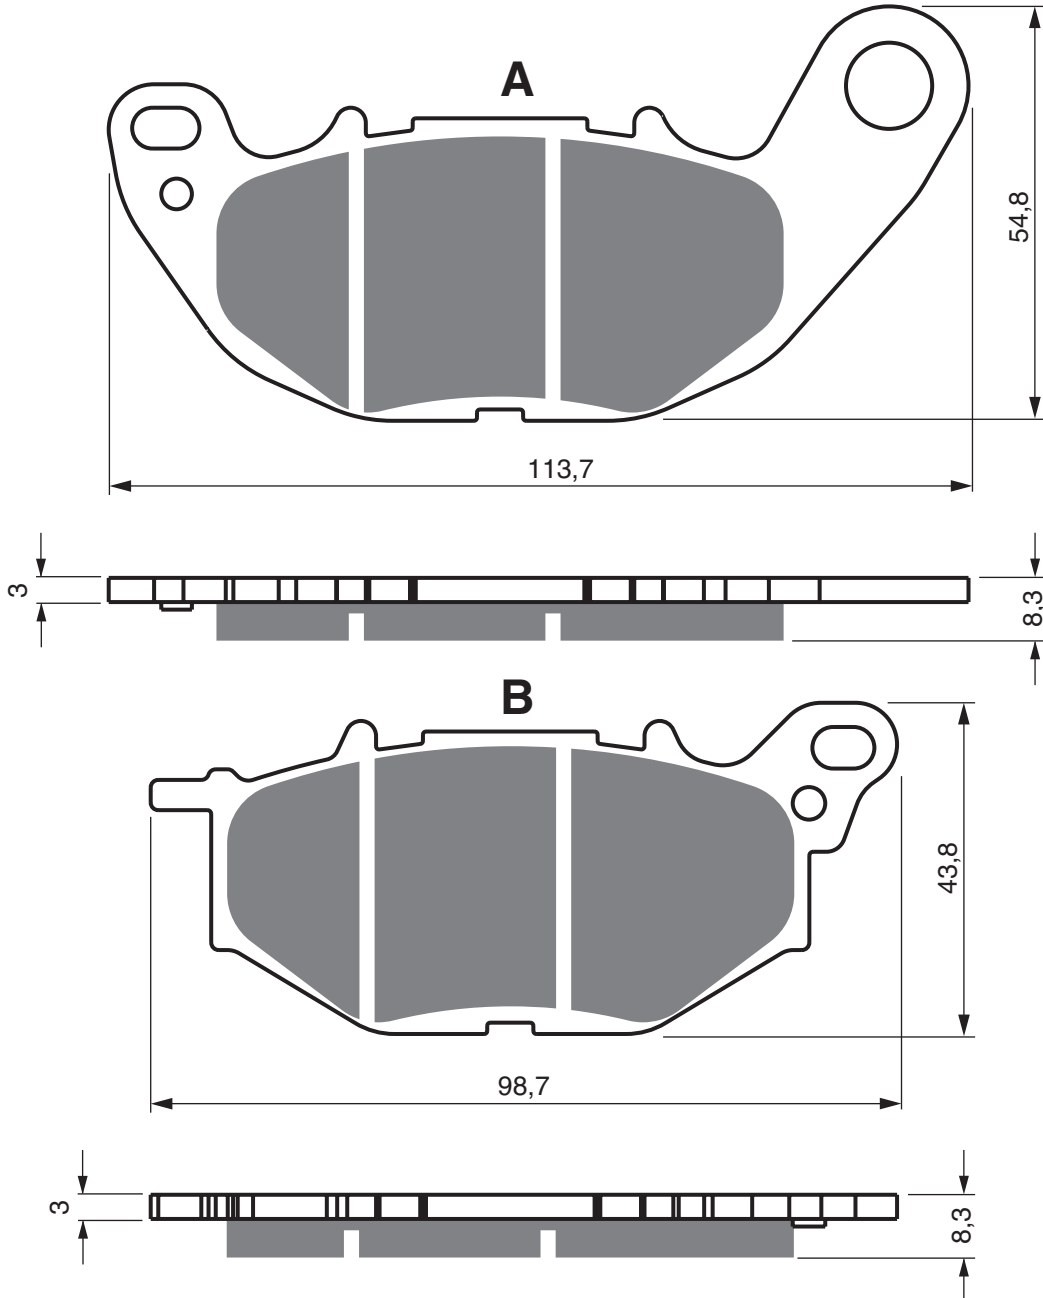

PART NUMBER

369

AD

S3

**S33
RACING**

YAMAHA

YZF	300	R3 (321cc/ABS)	2015 - 2021	FL
MTN	320	A (MT-03 321cc)	2016 - 2021	FL

EQUIVALENTS OEM

1WD-25805-00

Disc Brake Pads