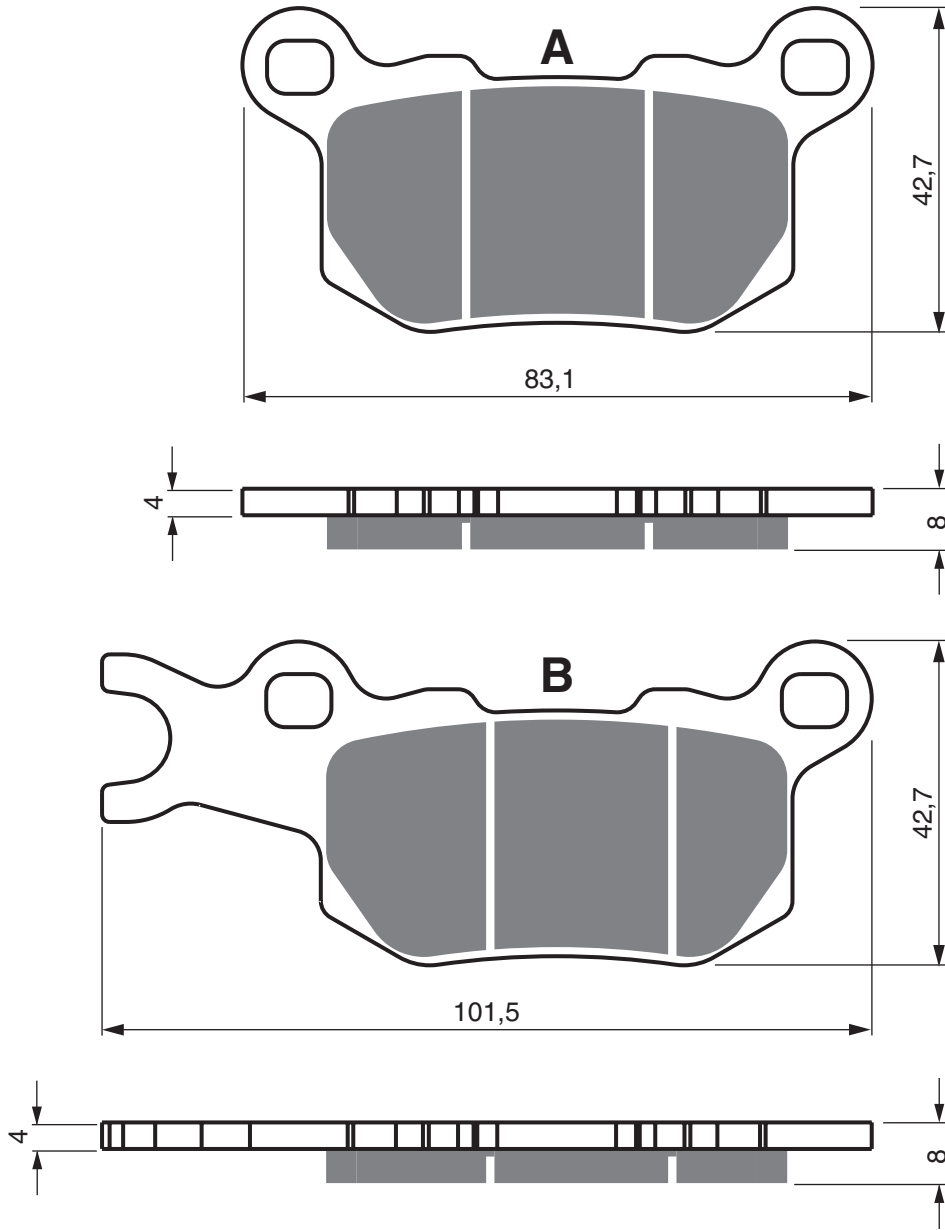

AD   **K1**   **K5**   **S3**   **S33 RACING**

PART NUMBER
375

CAN-AM

799	Defender	2016 - 2016	RR
799	Defender DPS	2016 - 2016	RR
799	Defender HD8	2017 - 2019	RR
799	Defender Max HD8	2018 - 2019	RR
799	Defender XT	2016 - 2016	RR
799	Defender XT Cab	2016 - 2016	RR

976	Defender	2016 - 2016	RR
976	Defender DPS	2016 - 2016	RR
976	Defender HD10	2017 - 2019	RR
976	Defender Max HD10 inc XMR	2018 - 2019	RR
976	Defender XT	2016 - 2016	RR
976	Defender XT Cab	2016 - 2016	RR
	Maverick X3	2018 -	

EQUIVALENTS OEM

715 900 382

Disc Brake Pads