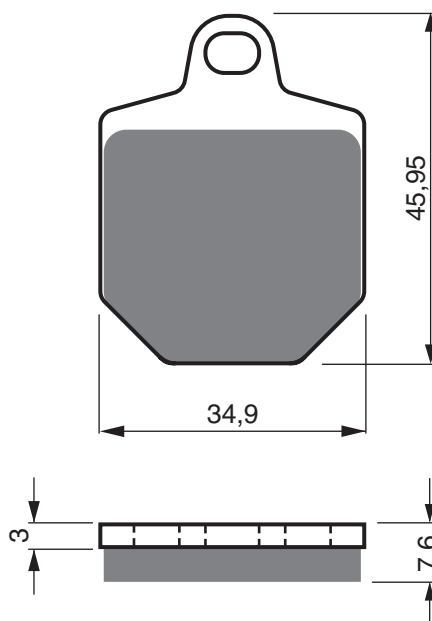

PART NUMBER

238

AD

S3

**S33
RACING**

GP5

GP6

GP7

GPR

1 set = 4 pcs

HM

CRM	125	R Supermoto	2007 - 2007	FL
CRM	250	X Supermoto	2007 - 2007	FL
CRM	450	R/X Supermoto	2007 - 2007	FL
CRM-F	490	X Supermoto	2007 - 2007	FL
CRM-F	500	X	2011 - 2011	FL

HUSABERG

FS	570	Supermoto	2010 - 2011	FL

KTM

SMR	450	(Magura Caliper)	2007 - 2013	FL
SMR	560		2007 - 2007	FL

MAGURA

		4 Piston Radial Supermoto Caliper		FL

EQUIVALENTS OEM

0722189

072223

594 13 030 000

SM 27300