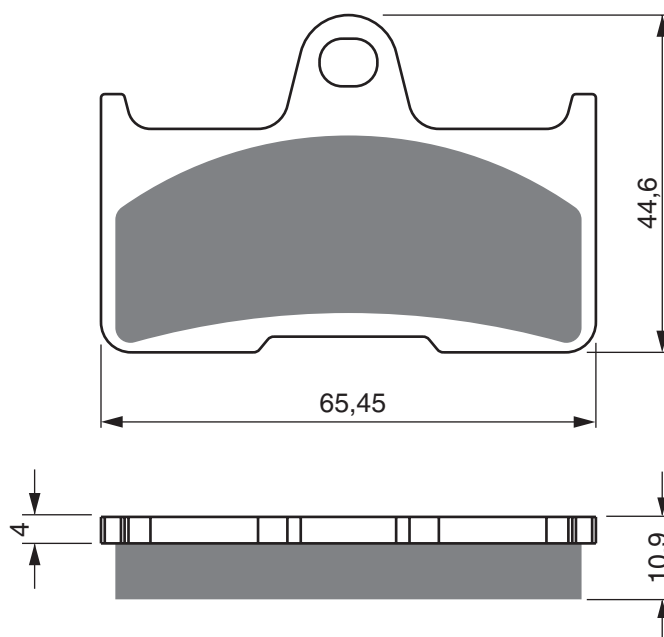

Disc Brake Pads

PART NUMBER

281

AD

K1

K5

S3

**S33
RACING**