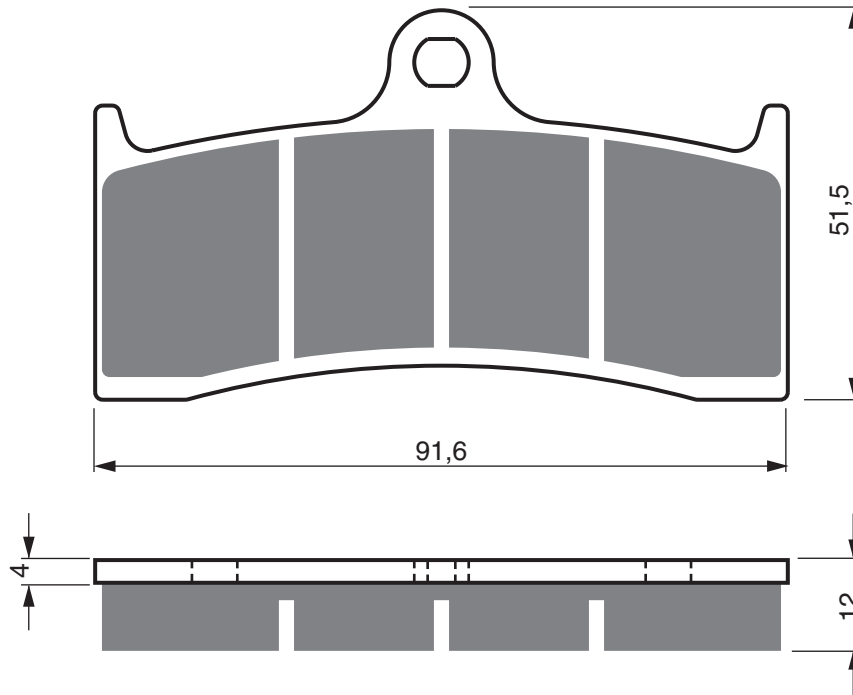

PART NUMBER

225

AD

S3

GP5

GP6

GP7

FOR BERINGER

6 Piston (Old Design / Endurance)

FL FR