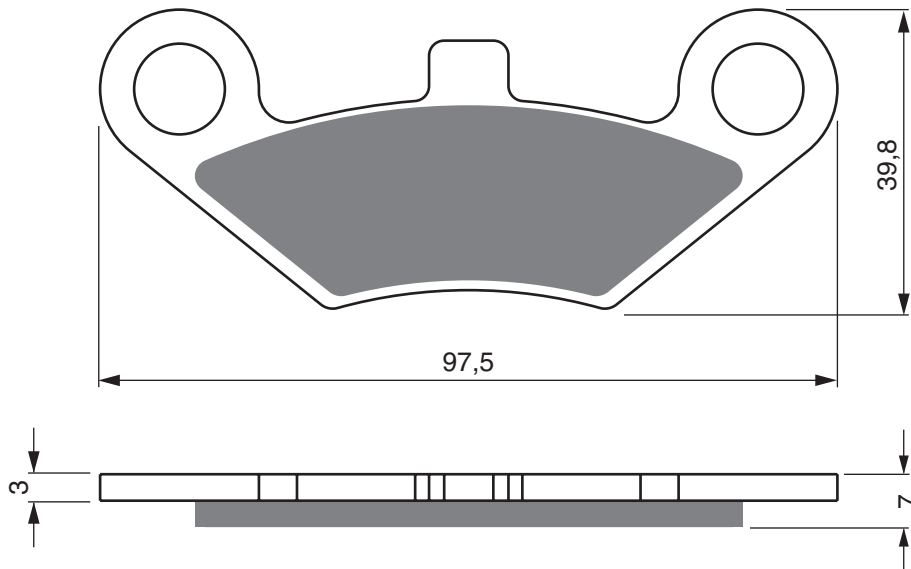

PART NUMBER

284

AD

K1

K5

K5-LX

S3

**S33
RACING**

AJS

50	Crazy Naked	2013 - 2014	RR

CF MOTO

CF 500	5B/5C - C/Force Classic	2014 - 2015	FL FR
CF 500	AU-6L - C Force 550 (ATV)	2015 - 2015	FL FR
CF 500	C/Force (X5 Terralander)	2011 - 2015	FL FR
CF 625	C/Force (X6 Terralander)	2011 - 2015	FL FR
CF 800	-2 - C/Force (ATV)	2014 - 2015	FL FR

EXPLORER

500	Atlas 4x4	2008 - 2009	FL FR
500	L Everest 4x4	2008 - 2009	FL FR

GOES

G	E-SSV Electric (Side x Side)	2012 - 2013	FL FR
220	UTS (Side x Side)	2013 - 2014	FL FR
360	Max (Quad)	2008 - 2014	FL FR
520	Max (Quad)	2007 - 2014	FL FR
G 520	F (Quad)	2007 - 2014	FL FR
G 525	(4x4)	2012 - 2013	FL FR
G 525	Max (4x4)	2012 - 2013	FL FR
G 625	i (4x4)	2012 - 2014	FL FR
G 625	i (4x4) Max	2012 - 2014	FL FR
G 625	i (All models)	2012 - 2012	FL FR
G 625	i UTX (4x4) (Side x Side)	2012 - 2014	FL FR

JOURNEYMAN

RX 510	Gladiator	2008 - 2008	FL FR

LINHAI

CUV	Jobber (4x4)	2013 - 2013	RR
260	Goon (2x4/4x4)	2007 - 2009	FL FR RR
300	Muddy (4x4)	2007 - 2009	FL FR RR
CUV 300	Carry	2007 - 2009	FL FR RR

ATV 310	(4x2)	2013 - 2013	FL FR RR
ATV 320	(4x4) Carrier	2013 - 2013	FL FR RR
ATV 420	(4x2) LOF	2013 - 2013	FL FR RR
ATV 420	(4x4) Carrier/LOF	2013 - 2013	FL FR RR
ATV 420	(4x4) LOF	2013 - 2013	FL FR RR
ATV 600	EFI (4x4) LOF	2013 - 2013	RR

NEW FORCE QUADS

Most Models (Check shape of old pad)			FL FR RR

PEUGEOT

400	Metropolis RS (3 Wheel Model)	2014 - 2014	FL FR RR

QUADZILLA

RS5	4WD	2010 - 2011	FL FR
RS6	EFI 4WD	2010 - 2011	FL FR
X8	4x4/EFI	2012 - 2015	FL FR
Z6	4x4	2010 - 2013	FL FR
CVT 150	E	2010 - 2011	FL FR
300	E 4x4 (Auto)	2006 - 2006	FL FR
300	Quadzilla Utility	2004 - 2006	FL FR
CUV 300	(4x4 Super Utility Side x Side)	2008 - 2008	RR
SUV 300	E (Auto)	2006 - 2006	FL FR
SUV 300	E (Manual)	2006 - 2007	FL FR
SUV 320	E 4x4	2007 - 2008	FL FR
CVT 320	E	2007 - 2011	FL FR
500	4x4	2009 - 2011	FL FR
CUV 500	Side x Side	2010 - 2011	FL FR
QZ 500	E/ES 4x4	2010 - 2011	FL FR
RL 500	MK II Buggie	2010 - 2011	FL FR
RS 500	5 4WD	2010 - 2011	FL FR

WT MOTORS

WT 500	Alaska Quad	2008 - 2009	FL FR

EQUIVALENTS OEM

901 08 08 01	901 08 08 10	45815 RAM 01	322050A	3220505A	9010-0808BO