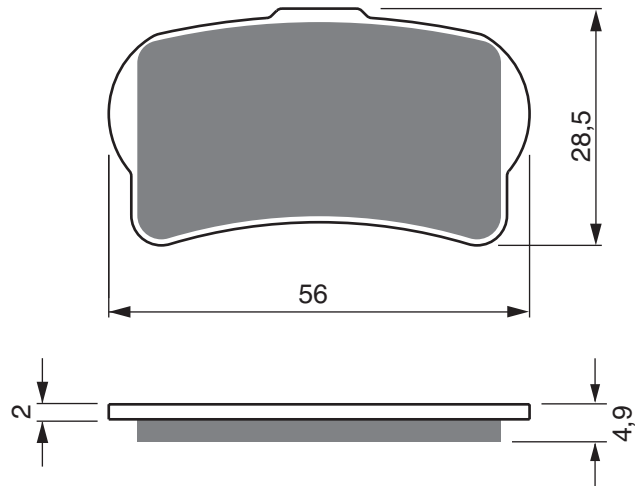

PART NUMBER

325

AD

K5

S3

**S33
RACING**

GAS GAS

TXT	125	Racing (2T Monobloc Caliper)	2014 - 2019	FL
TXT	125	Replica Factory (2T Monobloc Caliper)	2013 - 2014	FL
TXT	250	Racing (2T Monobloc Caliper)	2014 - 2019	FL
TXT	250	Replica Factory (2T Monobloc Caliper)	2013 - 2014	FL
TXT	280	Racing (2T Monobloc Caliper)	2014 - 2019	FL
TXT	280	Replica Factory (2T Monobloc Caliper)	2013 - 2014	FL
TXT	300	Racing (2T Monobloc Caliper)	2014 - 2019	FL
TXT	300	Replica Factory (2T Monobloc Caliper)	2013 - 2014	FL

JOTAGAS

JT	125	for FRONT Braktec caliper	2014 - 2014	FL
JT	250	for FRONT Braktec caliper	2014 - 2014	FL
JT	280	for FRONT Braktec caliper	2014 - 2014	FL
JT	300	for FRONT Braktec caliper	2014 - 2014	FL

MONTESA

	260	4 Ride Enduro (260cc/4T)	2016 - 2018	FL
4RT	260	Cota (Repsol Edition 2E/4E)	2014 - 2021	FL
RR	300	Cota (4T)	2016 - 2016	FL

EQUIVALENTS OEM

BT65003013

45105 NN4 K20