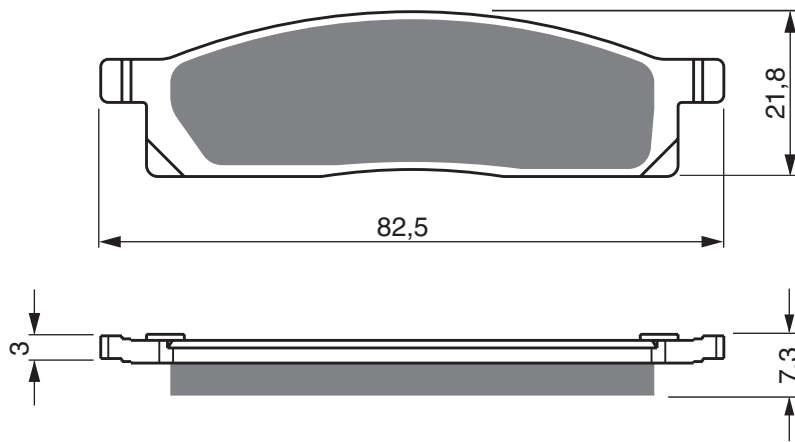

YAMAHA

DT	50	LC	1998 - 1998	FL
YZ	65		2018 - 2021	FL
YZ	80	A, B, D	1990 - 1992	FL
YZ	80	E/F/LWF/LWG/G/LWH/H/LWJ/J/LWK/K/L/LWL/LWM/M/LWN/N	1993 - 2001	FL
YZ	85	(2T - Big wheel F19" / R16")	2002 - 2020	FL
YZ	85	(2T - Small wheel F17"/R14")	2002 - 2015	FL
TT-R	125	LW	2000 - 2020	FL