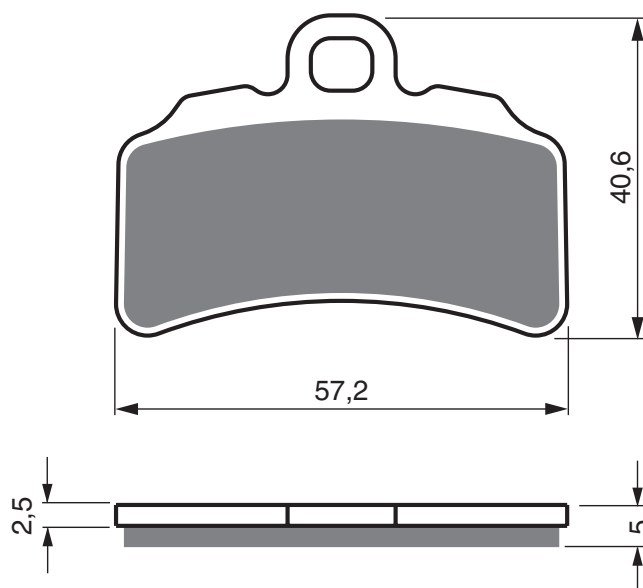

PART NUMBER

388

AD

K1

K5

S3

S33
RACING

GAS GAS

TXT	125	GP	2019 - 2020	FL
TXT	125	Racing	2019 - 2020	FL
TXT	250	GP	2019 - 2020	FL
TXT	250	Racing	2019 - 2020	FL
TXT	280	GP	2019 - 2020	FL
TXT	280	Racing	2019 - 2020	FL
TXT	300	GP	2019 - 2020	FL
TXT	300	Racing	2019 - 2020	FL

MONTESA

		Cota 4 Ride	2018 - 2018	FL
4RT	260	Repsol	2018 - 2018	FL
4RT	260	Standart	2018 - 2018	FL
RR	300	Cota	2018 - 2018	FL

TRS

	125	ONE	2019 - 2020	FL
	125	RR ONE	2019 - 2020	FL
	250	RR ONE	2019 - 2020	FL
	280	RR ONE	2019 - 2020	FL
	300	RR ONE	2019 - 2020	FL