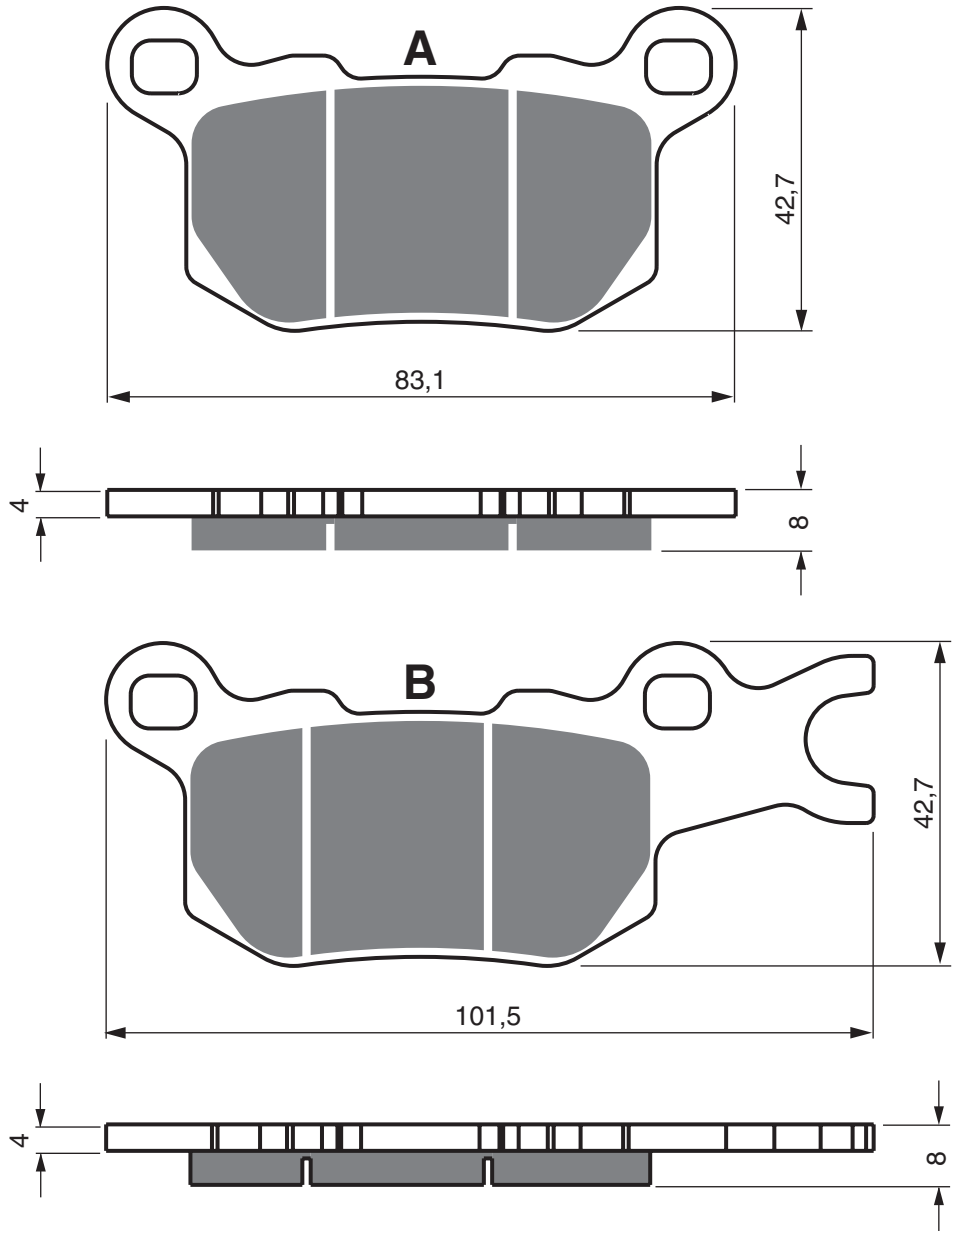

AD   **K1**   **K5**   **S3**   **S33 RACING**

PART NUMBER
377

CAN-AM

799	Defender	2016 - 2016	RL
799	Defender DPS	2016 - 2016	RL
799	Defender HD8	2017 - 2019	RL
799	Defender Max HD8	2018 - 2019	RL
799	Defender XT	2016 - 2016	RL
799	Defender XT Cab	2016 - 2016	RL

976	Defender	2016 - 2016	RL
976	Defender DPS	2016 - 2016	RL
976	Defender HD10	2017 - 2019	RL
976	Defender Max HD10 inc XMR	2018 - 2019	RL
976	Defender XT	2016 - 2016	RL
976	Defender XT Cab	2016 - 2016	RL
	Maverick X3	2018 -	

EQUIVALENTS OEM

715 900 381

Disc Brake Pads