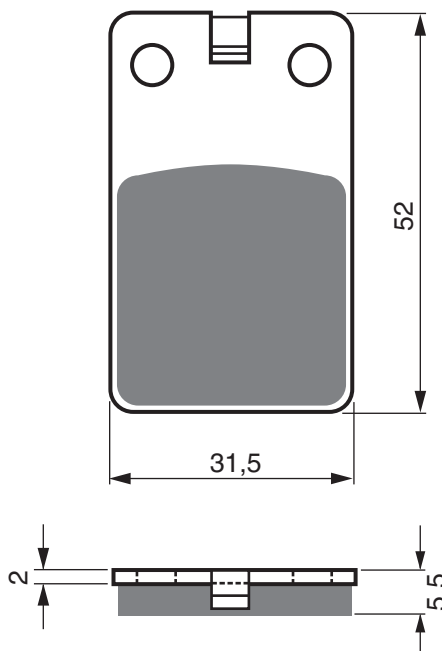

PART NUMBER

120

AD

S3

APRILIA

TRX	240	M	1989 - 1989	FL	RR

BENELLI

50	Devil		1992 - 1992	RR	
50	Spring		1993 - 1993	RR	
80	Devil		1992 - 1992	RR	

BETA

TR32	125		1986 - 1987	FL	
TR33	125		1986 - 1987	FL	
TR33	240		1986 - 1988	FL	
TR34	250		1986 - 1988	FL	
TR34	260		1989 - 1991	FL	

FANTIC

50	.1 Oasis Kick		1987 - 1987	FL	
50	.1 Trial		1986 - 1986	FL	
50	.1 Trial H 20		1987 - 1987	FL	
125	/2 Trial		1987 - 1987	FL	RR
125	Trial Progress 1		1987 - 1987	FL	
HP1	125 Strada		1985 - 1985	FL	
201	/301 Monoshock		1986 - 1986	FL	
201	Trial Progress 2		1987 - 1987	FL	
241	Trial Progress 2		1987 - 1987	FL	
243	Trial		1987 - 1987	FL	RR
301	Trial		1985 - 1985	FL	
301	Trial Progress 2		1987 - 1987	FL	
303	Monoshock		1987 - 1987	FL	RR
343	Trial Progress 2		1987 - 1987	FL	RR

GARELLI

50	Tiger XLE		1986 - 1986	RR	

GILERA

50	Built		1990 - 1990	FL	
50	Eaglet		1996 - 1996	FL	
503	50 cc		1991 - 1991	FL	RR

JCM

	Trial		1987 - 1987	FL	
125	Oxygene		1989 - 1989	FL	
125	Week-End		1989 - 1989	FL	
233	Vega		1988 - 1988	FL	
240	Enduro		1991 - 1991	FL	
240	Oxygene		1989 - 1989	FL	
240	Week-End		1989 - 1989	FL	
250	Week-End		1991 - 1991	FL	
325	Oxygene		1989 - 1989	FL	
325	Week-End		1989 - 1989	FL	
333	Vega		1987 - 1987	FL	
333	Vega		1988 - 1988	FL	

MALAGUTI

	Crosser CR1		1997 - 1997	FL	
F12	Phantom		1994 - 1998	FL	
50	Enduro Dune		1987 - 1988	FL	RR
50	Enduro RCX-W/Sahib		1983 - 1983	FL	
50	Evolution		1991 - 1991	FL	
50	Fifty Full/CX		1983 - 1983	FL	
50	Fifty Top		1985 - 1985	FL	
50	Raid		1991 - 1991	FL	
50	RGT Sport		1985 - 1985	FL	
50	RGT Strada		1983 - 1983	FL	
F12	Phantom		1994 - 1998	FL	
RST	50 Sport		1987 - 1987	FL	RR

MONTESA

H7	360	Enduro	1986 - 1986	FL	

TOMOS

BT	50	S	1989 - 1989	FL	
N	50	AT, BT	1991 - 1991	FL	
CTX	80		1989 - 1989	FL	

EQUIVALENTS OEM

266 07 6340	510 362 4 282	464143	11933400

Disc Brake Pads