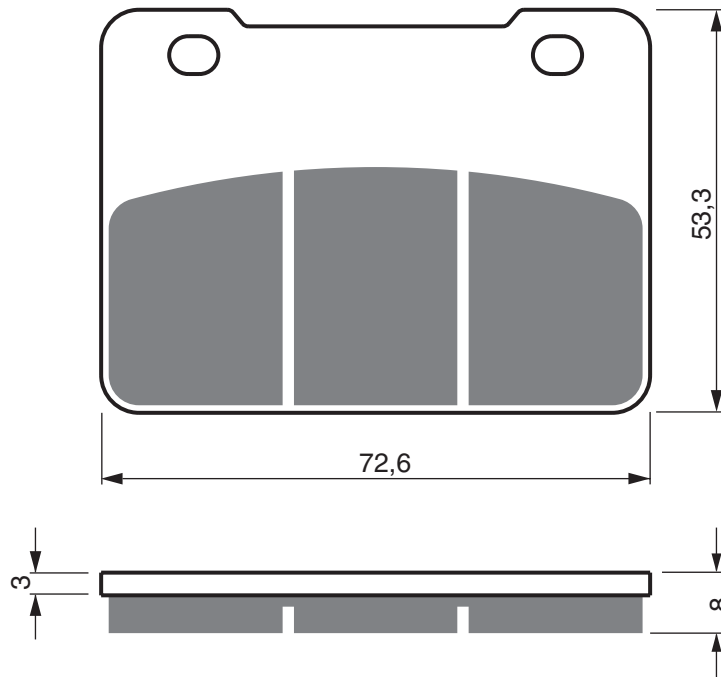

PART NUMBER

331

AD

S3

**S33
RACING**

Disc Brake Pads

AEON

400	i Elite (ABS)	2014 - 2015	FL

SYM

SB	250 Ni (Wolf SB)	2012 - 2015	FL
	400 Max Sym 400i (Inc ABS)	2011 - 2020	FL FR
	600 Max Sym 600i (ABS)	2014 - 2015	FL FR

EQUIVALENTS OEM

45130 L4A300

45135 L4A300