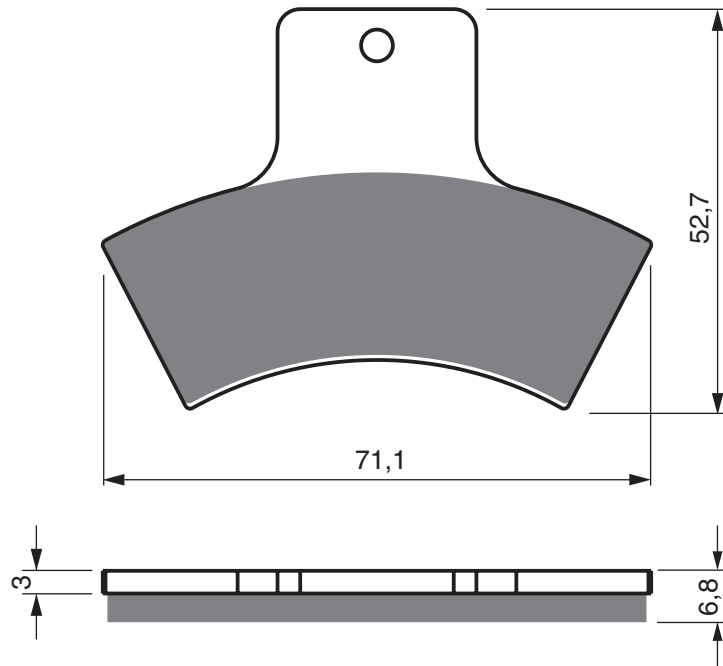

PART NUMBER

179

AD

K1

K5

S3

LINHAI

300	Muddy (4x4)	2007 - 2009	PB

POLARIS

250	Trail Blazer	1999 - 2000	RR
250	Trail Blazer (Freedom)	2001 - 2004	RR
250	Xplorer 4x4	2000 - 2000	RR
325	Magnum 2x4/4x4	2000 - 2000	RR
325	Magnum 2x4/4x4 Moose	2001 - 2001	RR
325	Trail Boss	2000 - 2002	RR
325	Xpedition	2000 - 2000	RR
330	Trail Boss	2003 - 2004	RR
335	Sportsman 4x4	1999 - 2000	RR
400	Scrambler (2x4/4x4)	2000 - 2000	RR
400	Scrambler 2x4	2002 - 2002	RR
400	Scrambler 4x4	1999 - 1999	RR
400	Sport	1999 - 2000	RR
400	Sportsman	2001 - 2002	RR
400	Trail Blazer	2003 - 2003	RR
400	Xplorer 4x4	2001 - 2002	RR

400	Xplorer L 4x4	1999 - 2000	RR
425	Xpedition 4x4	2000 - 2000	RR
455	Diesel	2001 - 2001	RR
455	Diesel EBS 4x4	1999 - 2000	RR
500	Magnum	2001 - 2001	RR
500	Magnum 4x4	2000 - 2001	RR
500	Scrambler 2x4	2001 - 2002	RR
500	Scrambler 4x4	1998 - 2004	RR
500	Sportsman/Worker 4x4 EBS/500 RSE	1998 - 2002	RR

QUADZILLA

CVT	150	E	2010 - 2011	PB
	300	E 4x4 (Auto)	2006 - 2006	RL RR
	300	Quadzilla Utility	2004 - 2006	RR
CUV	300	E 4x4 Side x Side	2008 - 2009	RR
QZ	300	E 4x4		RR
SUV	300	E (Auto)	2006 - 2006	RR
SUV	300	E (Manual)	2006 - 2007	RR
QZ	320	E 4x4	2009 - 2009	RR
	400	(4x4)	2006 - 2007	RR

EQUIVALENTS OEM

1910339	1930860	2201093	2201189	2201399	2202411	2202412

Disc Brake Pads