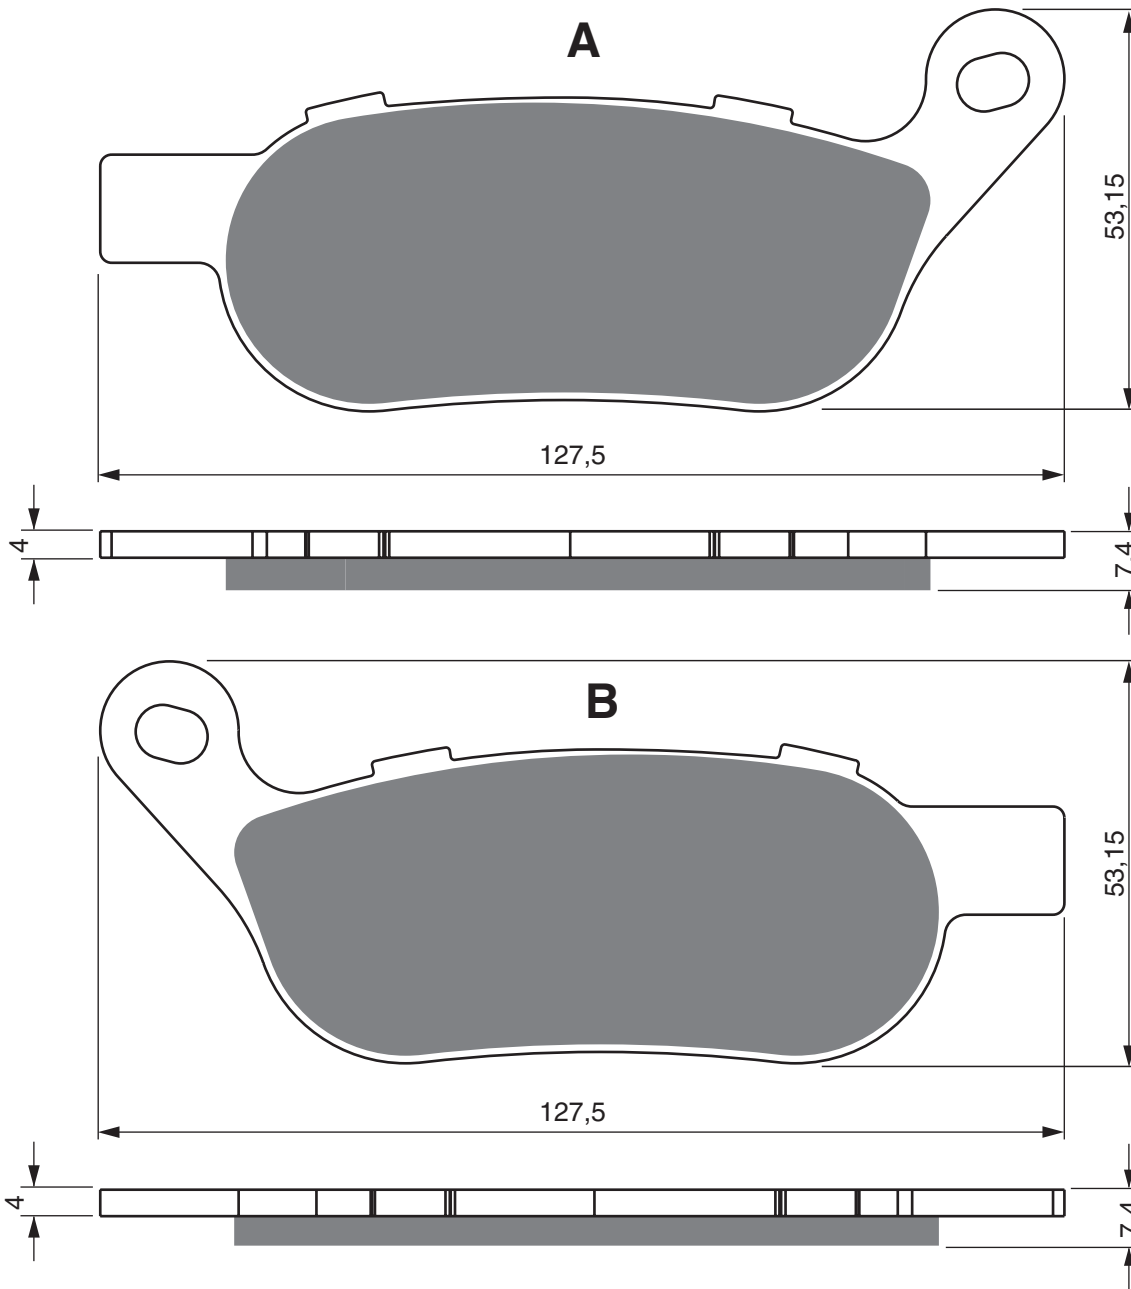

EQUIVALENTS OEM

42831-04

PART NUMBER

273

AD

S3

**S33
RACING**

HARLEY DAVIDSON