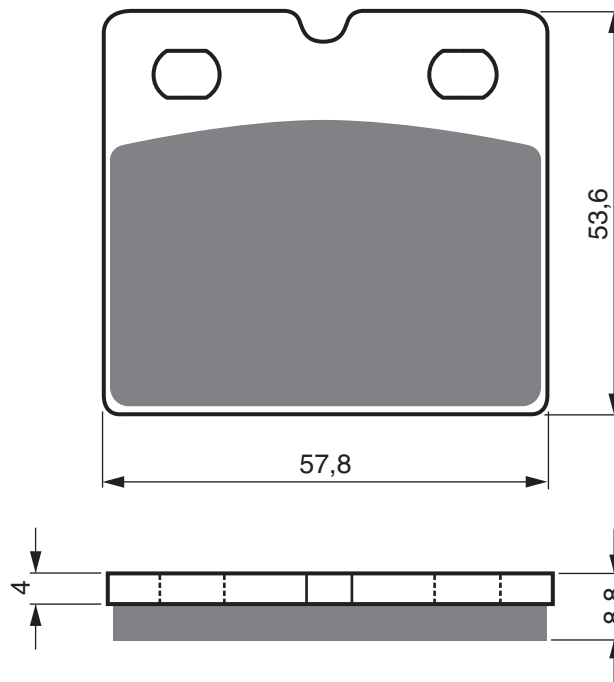

PART NUMBER

072

AD

S3

BMW

K75	/75-2 (Non ABS)	1988 - 1996	FL	FR
K75	/75-S (ABS Model)	1990 - 1996	FL	FR
K75	C	1988 - 1990	FL	FR
K75	RT (ABS Model)	1989 - 1996	FL	FR
K75	S (Non ABS)	1988 - 1995	FL	FR
K75	750 RT (Non ABS)	1989 - 1996	FL	FR
K75	750 S (ABS Model)	1988 - 1995	FL	FR
R80	800 /R80 RT (Double Rotor)	1988 - 1995	FL	FR
K100	1 000 /2 (ABS - 8 Valve Model)	1988 - 1990	FL	FR
K100	1 000 /2 (Non ABS - 8 Valve Model)	1998 - 1990	FL	FR

K100	1 000	LT (ABS - 8 Valve Model)	1989 - 1989	FL	FR
K100	1 000	LT (Non ABS - 8 Valve Model)	1988 - 1991	FL	FR
K100	1 000	RS (ABS Model - 8 Valve)	1988 - 1989	FL	FR
K100	1 000	RS (Non ABS - 8 Valve)	1988 - 1989	FL	FR
K100	1 000	RT (ABS - 8 Valve)	1988 - 1989	FL	FR
K100	1 000	RT (Non ABS - 8 Valve)	1988 - 1989	FL	FR
R100	1 000	RS (A339/3)	1988 - 1992	FL	FR
R100	1 000	RT	1988 - 1995	FL	FR

QUADZILLA

RL	500	Buggie	2008 - 2009	FL	FR	RR

EQUIVALENTS OEM

34 11 2 310 494	34 11 2 311 175	34 11 2 331 175	34 11 2 314 546