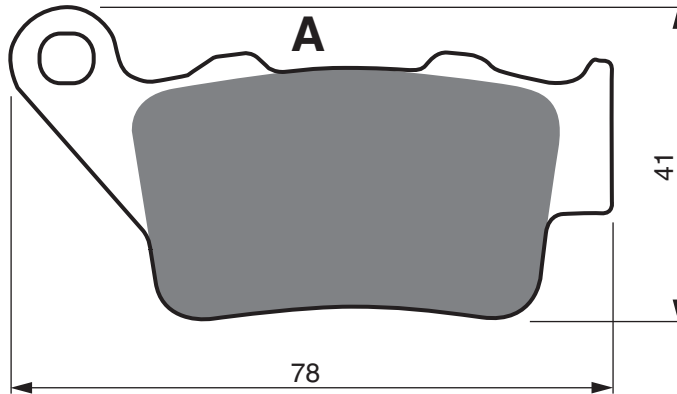

AD	K1	K5	K5-LX	S3	S33 RACING

ALFER

VRE	125	4T	1998 - 1998	RR
	250	Diferente Enduro	2001 - 2001	RR
	250	Diverdita Super Motard	2001 - 2001	RR
VR	250		1998 - 2013	RR

APRILIA

	650	Pegaso	2007 - 2008	RR
	650	Pegaso Factory	2006 - 2008	RR
	650	Pegaso ie	2001 - 2004	RR
	650	Pegaso Strada	2005 - 2006	RR
	650	Pegaso Trial	2006 - 2008	RR
	750	Dorsoduro (ABS)	2008 - 2016	RR
	750	Dorsoduro Factory	2010 - 2013	RR
	750	Dorsoduro Factory (ABS)	2010 - 2012	RR
	750	Shiver (RAE00/STD & ABS)	2010 - 2016	RR
	750	Shiver GT (ABS)	2010 - 2012	RR
SL	750	Shiver (RA000)	2007 - 2010	RR
SL	750	Shiver GT	2009 - 2010	RR
	900	Dorsoduro (ABS)	2017 - 2020	RR
	900	Shiver (ABS)	2017 - 2020	RR
	1 200	Caponord (Cast Wheels)	2013 - 2016	RR
	1 200	Caponord Rally (Spoke Wheels)	2015 - 2020	RR
	1 200	Dorsoduro	2011 - 2012	RR
	1 200	Dorsoduro ATC/ABS	2011 - 2014	RR

BAJAJ

	200	Pulsar Adventure AS	2015 - 2016	RR
	200	Pulsar NS	2014 - 2016	RR

	200	Pulsar RS (inc Lower Fairing)	2015 - 2016	RR
	220	Pulsar F	2015 - 2016	RR
	220	Pulsar S	2015 - 2016	RR

BENELLI

	125	Aurak MY (BJ 125 10A)	2016 - 2017	RR
BX	450	Cross	2007 - 2012	RR
BX	505	Enduro	2008 - 2012	RR
BX	570	Motard	2008 - 2010	RR

BETA

	125	Jonathan	2000 - 2001	RR
	350	Euro	2000 - 2001	RR

BMW

HP4			2013 - 2014	RR
HP4		Carbon	2013 - 2014	RR
HP4		Race	2019 - 2020	RR
C1	125		1999 - 2003	RR
C1	200		2001 - 2003	RR
G	310	GS	2017 - 2020	RR
G	310	R	2017 - 2020	RR
C	400	GT	2018 - 2020	RR
C	400	X	2018 - 2020	RR
F	650	(E169/0161) Standard	1993 - 1996	RR
F	650	(E169/0162) (Funduro/High Screen / 19" Front Wheel)	1997 - 2000	RR
F	650	CS Scarver (K14/0174/0184 - Belt Drive / 17" Cast Wheels)	2000 - 2003	RR
F	650	CS Scarver (K14/0177/0187 - Belt Driver / 17" Cast Wheels)	2004 - 2007	RR
F	650	GS (30 Years GS) (Twin Cylinder 798cc/Cast wheel)	2011 - 2011	RR
F	650	GS (K72/0218/0228) (798cc Twin Cylinder/Cast Wheels)	2007 - 2012	RR