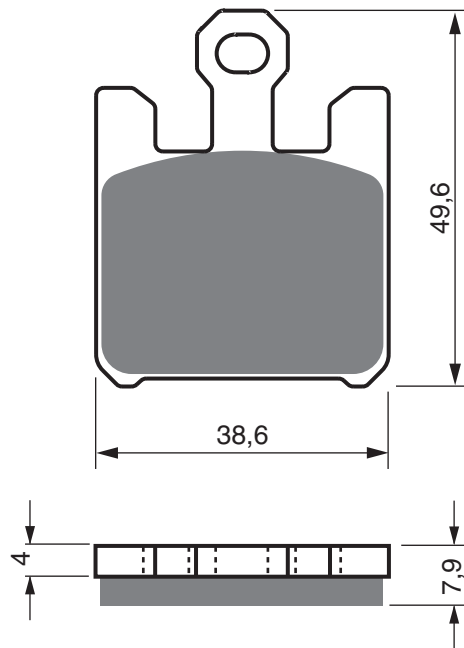

- AD
- S3
- **S33**
  RACING
- GP5
- GP6
- GP7
- GPR

PART NUMBER

200

1 set = 4 pcs

KAWASAKI

ZX-6RR	600	(ZX 600 N1/NGF)	2005 - 2006	FL	FR
ZX-6RR	600	(ZX600 K1/M1)	2003 - 2004	FL	FR
ZX-6R	636	(ZX 636 B1/B2)	2003 - 2004	FL	FR
ZX-6R	636	(ZX 636 C1/C6F)	2005 - 2006	FL	FR
ZX-10R	1 000	(ZX 1000 C1/C2/D6F/D7F)	2004 - 2007	FL	FR
ZX	1 200	(ZX 1200 B3/B4/B6F)	2004 - 2006	FL	FR
VN	1 600	B2H/B6F/B7F (Mean Streak)	2005 - 2008	FL	FR

SUZUKI

GSX-R	1 000	K3	2003 - 2003	FL	FR
M	1 600	(VZ 1600 K5 Intruder)	2005 - 2005	FL	FR
VZ	1 800	K6	2006 - 2006	FL	FR

EQUIVALENTS OEM

59100 18851	43082 1293	43082 0018	43082 0019	43082 0021	43082 0031	43082 0037
43058 0058	43082 0030	43082 0032				

Disc Brake Pads