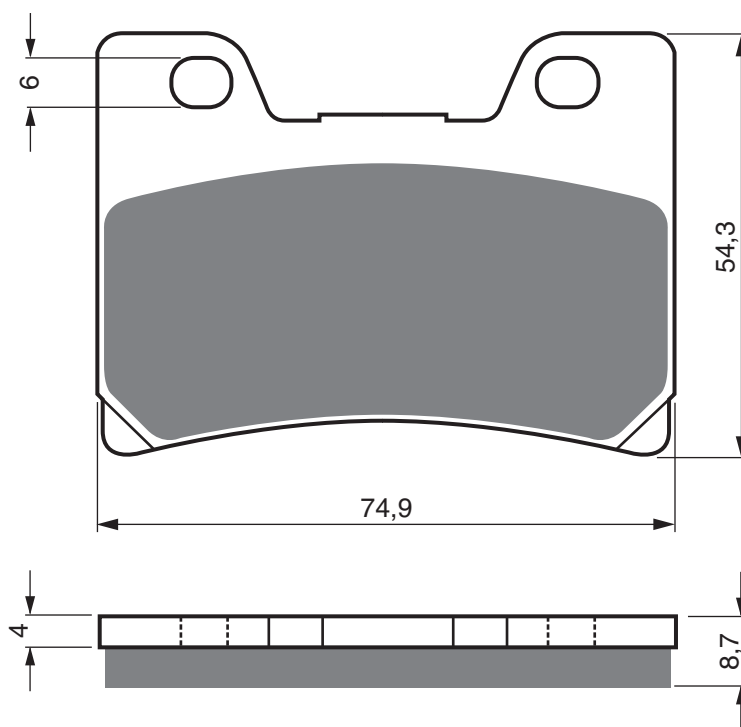

PART NUMBER

045

AD

S3

6 mm Pin Holes

YAMAHA

FZR 1000 EX UP (USD Forks)

1991 - 1993 FL FR

EQUIVALENTS OEM

3GM W0045 50

Disc Brake Pads