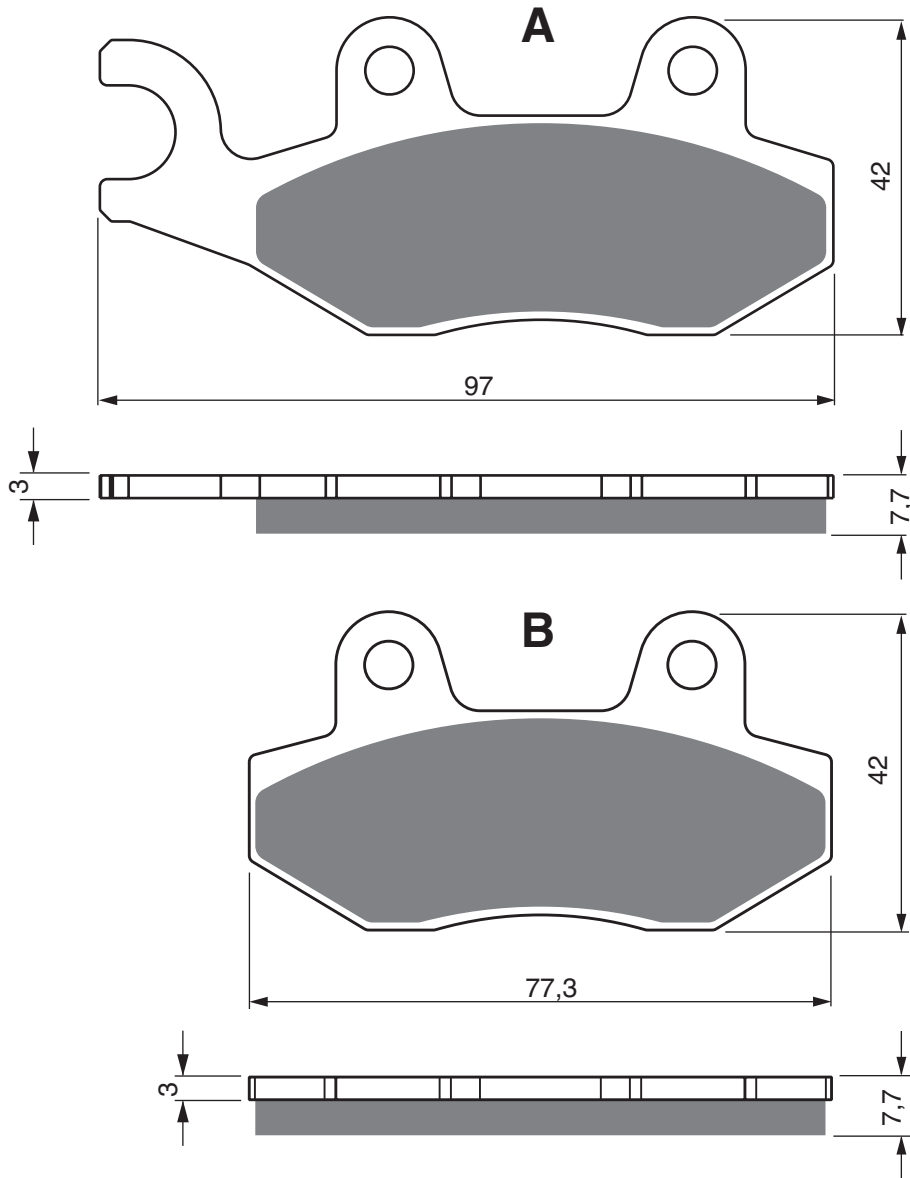

PART NUMBER

002

- **AD**
- **K1**
- **K5**
- **K5-LX**
- **S3**
- **S33
  RACING**

AEON

400	Crossland (2x4)	2012 - 2015	RR
400	Crossland (4x4)	2012 - 2015	RR

APACHE

RLX	250	S/SX (Mk1) Rear disc model	RR

BAROSSA QUADS

170	Cheetah / Magna	2003 - 2005	RR
170	Sport	2003 - 2004	RR
250	Quarterback	2005 - 2005	RR

CAN-AM

800	Commander (XT/DPS)	2011 - 2015	FR	RR
800	Commander R STD EFI	2011 - 2019	FR	RR
800	Commander R XT	2011 - 2014	FR	RR
1 000	Commander (DPS)	2013 - 2015	FR	RR
1 000	Commander (LTD)	2012 - 2015	FR	RR
1 000	Commander (STD)	2011 - 2015	FR	RR
1 000	Commander R EFI	2018 - 2019	RR	
1 000	Commander X	2011 - 2013	FR	RR
1 000	Commander XT	2011 - 2015	FR	RR
1 000	Commander XT-P	2014 - 2015	FR	RR
1 000	Maverick R STD	2014 - 2015	FR	
1 000	Maverick R XMR	2014 - 2015	FR	
1 000	Maverick R XRS	2014 - 2015	FR	

1 000	Maverick R XRS/DPS	2014 - 2015	FR
1 000	Maverick R XXC	2014 - 2015	FR

CF MOTO

CF	500	-5 (Rancher UTV)	2011 - 2014	FR
CF	500	3 (Rancher 500 Side x Side)	2010 - 2011	FL
CF	500	AU-6L - C Force 550 (ATV)	2015 - 2015	RR
CF	500	US - Z Force 550 (Side x Side)	2015 - 2015	FL
CF	500	UU-A U-Force (Side x Side)	2015 - 2015	FL
CF	600	Z Force Z6 (Side x Side)	2013 - 2015	FR
CF	600	Z Force Z6-EX (Side x Side)	2013 - 2015	FR
CF	625	-3 (Z6 Terra Cross)	2011 - 2012	FR
CF	800	3 (Tracker 800 Side x Side)	2013 - 2013	FL
CF	800	UU-AA U-Force (Side x Side)	2014 - 2016	FL
CF	800	Z Force Z8 (Side x Side)	2013 - 2015	FL
CF	800	Z Force Z8 - EX (Side x Side)	2014 - 2015	FL

DERBI

DXR	250	Quad (Front drum model)	2004 - 2005	RR

ECO

	150	Bushman (LX 150 GY)		FL

GAS GAS

KZ	250	RV Quad	2006 - 2006	FL

GOES

G	520	UTX (Side x Side)	2010 - 2011	FR

Disc Brake Pads