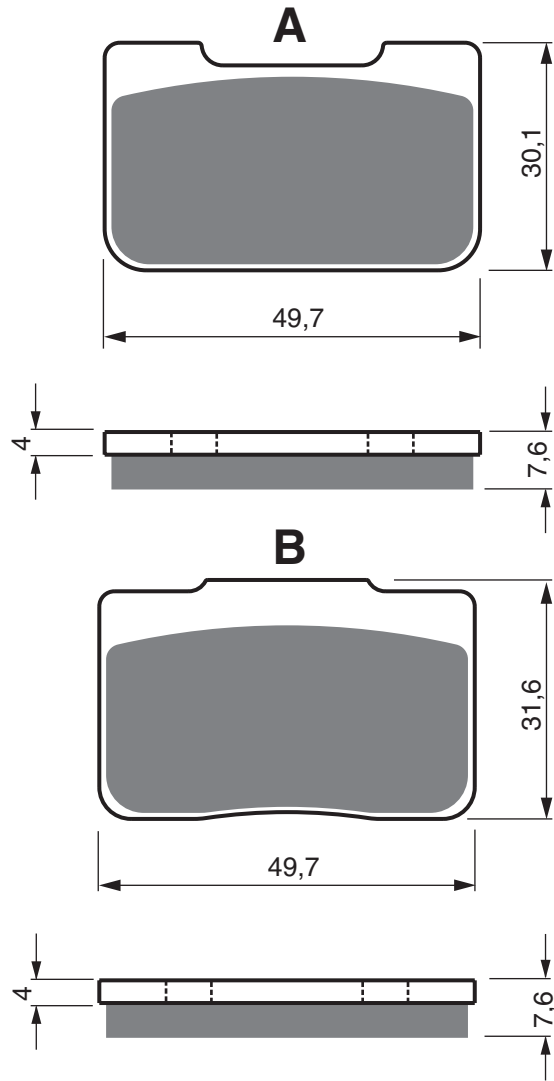

PART NUMBER

203

S3

**S33
RACING**

BREMBO RACING CALIPERS

P2 30 (XA1J040) Rear CNC caliper	RR
P2 34 (X988870) Rear CNC caliper	RR
P4 24 (X206101) Rear caliper	RR
P4 24 (X206121) Rear CNC caliper	RR