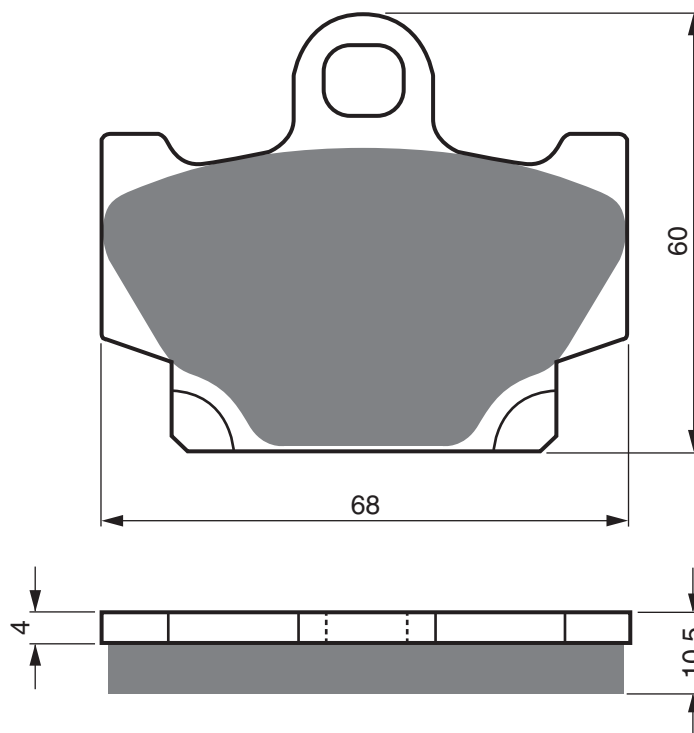

PART NUMBER

113

AD

S3

YAMAHA

DT	80	LC (37A)	1981 - 1984	FL
RD	80	LC	1982 - 1982	FL
RX	100		1984 - 1984	FL
RX	115	(5FS3)	1999 - 1999	FL
RD	125	LC	1982 - 1984	FL
SR	125	SE	1992 - 1996	FL
RX	135	(13X)	1981 - 1981	FL
XV	240	Virago	1992 - 1992	FL
RM	250	R (29L)		FL
RZ	250	R (29L)		FL FR

SR	250	Classic (21L)	1996 - 2000	FL
XV	250	Virago	1989 - 1994	FL
RD	350	YPVS	1983 - 1984	FL FR
XS	400		1982 - 1982	FL
XT	500	Austria	1983 - 1983	FL
XV	500	SE (26R/D098)	1983 - 1988	FL FR
XZ	550		1982 - 1984	FL
XT	600		1984 - 1986	FL
XT	600	Z "Tenere"	1984 - 1984	FL
XJ	650	LK Seca	1983 - 1983	FL FR
XJ	650	Turbo	1982 - 1982	FL FR

EQUIVALENTS OEM

11H W0045 00	11H W0045 01	11H W0045 11	11L W0045 00	11U W0045 00	11U W0045 10	22U W0045 10
29L W0045 00	29L W0045 10	2KJ W0045 00	2UJ W0045 00	2UJ W0045 01	34L W0045 10	43F W0045 00
43F W0045 01	4X8 W0045 00	52R W0045 00	5R2 W0045 00	3XL W0045 00