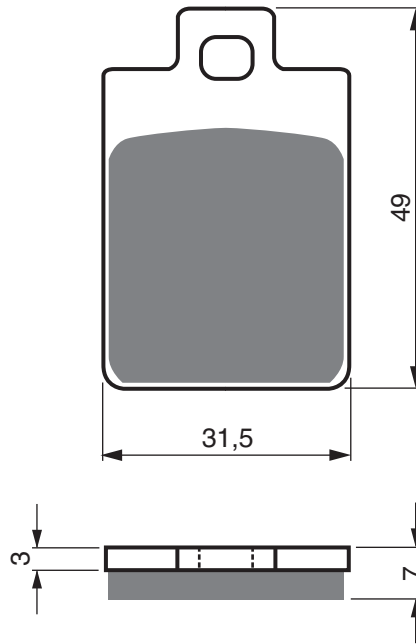

PART NUMBER

142

AD

S3

PIAGGIO VESPA

RST	50	Sfera	1995 - 1997	FL
	125	Sfera	1995 - 1997	FL
	125	Sfera 4T	1996 - 2001	FL
	125	Typhoon	1996 - 1998	FL

EQUIVALENTS OEM

498846