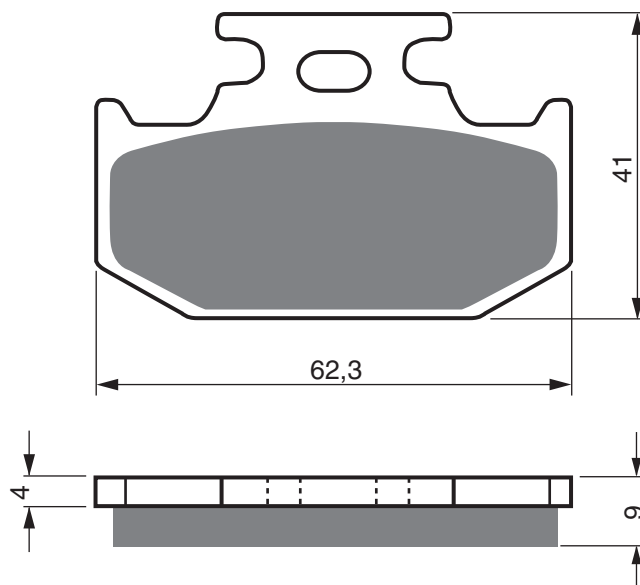

PART NUMBER

001

AD

K1

K5

K5-LX

S3

**S33
RACING**

CANNONDALE

MX	400		2000 - 2003	RR
E	440	A, R	2003 - 2003	RR
S	440		2003 - 2003	RR
X	440		2003 - 2003	RR

KAWASAKI

KDX	125	A1/A2/B1/B2	1990 - 1994	RR
KX	125	G1/H1/H2/J1/J2	1989 - 1993	RR
KX	125	K1	1994 - 1994	RR
KDX	200	E1/E2/E3/E4	1989 - 1992	RR
KDX	200	E5/E6	1993 - 1994	RR
KDX	200	H1/H2/H3/H4/H5	1995 - 1999	RR
KDX	200	SR (DX 200G)		RR
KDX	220	R A4/A5/A6/A7/A8/A9/A10/A11/A12/A6F	1997 - 2006	RR
KDX	220	SR (DX 220B)		RR
KDX	250	D1-D4	1991 - 1994	RR
KDX	250	SR (KDX 250 F1)	1991 - 1991	RR
KLX	250	F1-F4 (KLX 250 ES)	1994 - 1997	RR
KLX	250	G1	1994 - 1994	RR
KLX	250	R D1/D2	1993 - 1994	RR
KX	250	G1/H1/H2/J1/J2	1989 - 1993	RR
KX	250	K1	1994 - 1994	RR
KX	500	E1-E5	1989 - 1993	RR
KX	500	E6-E7	1994 - 1995	RR
KLX	650	C1/C2/C3	1993 - 1997	RR
KLX	650	R	2001 - 2003	RR
KLX	650	R (KLX650C/G245)	1993 - 1995	RR

SUZUKI

RM	125	K/L/M	1989 - 1991	RR
TS	125	RK/RL/RM/RN/RR	1990 - 1996	RR
TS	200	RK/RL/RM/RN/RR	1989 - 1994	RR
DR	250	RS/RLS/RT/RV/RLV/RLW/RW/RV (SJ45A/DOHC)	1995 - 2000	RR

DR	250	RXT/RXLT/RXV/RXLV/RXW/RXLW/RXGW/RXGLW/RXY/RXGY (Dejbel 250 XC/GPS Ver (SJ45A)		RR
DR	250	SL/SM/SN/SEP/SER/SES (SJ44A)	1990 - 1995	RR
RMX	250	K/M/N/P	1989 - 1993	RR
RMX	250	T/V/W	1996 - 1998	RR
DR	350	SER/SES (Electric Start / 4 Bolt Front Disc)	1994 - 1995	RR
DR	350	SET/SEV (Electric Start / 4 Bolt Front Disc)	1996 - 1997	RR
DR	350	SEW/SEX (Electric Start / 6 bolt Front Disc)	1998 - 1999	RR
DR	350	SL/SM/SN/SP (4 bolt front disc / kick start)	1990 - 1993	RR
DR	650	SET/SEV	1996 - 1997	RR

YAMAHA

FZR	50		1992 - 1992	RR
DT	125	RE	2005 - 2007	RR
DT	125	X	2005 - 2006	RR
GT	125	Hammerhead	2012 - 2018	RR
WR	125		1991 - 1997	RR
YZ	125	A/B	1990 - 1991	RR
YZF-R	125	Inc Monster Energy Edition	2019 - 2020	RR
WR	200	D/E/F	1992 - 1994	RR
TT	250	RL/RM/RN/RR/RS	1999 - 2004	RR
TY	250	Z (Scottish)	1996 - 1996	RR
WR	250	ZB	1991 - 1991	RR
WR	250	ZD/ZE/ZF/ZG/ZH/ZJ	1992 - 1997	RR
XG	250	Tricker (SXT1)	2004 - 2006	RR
XT	250	Serrow (3C51/52)	2005 - 2008	RR
XTZ	250	Lander (Brasil) (4B41/2)	2007 - 2008	RR
YZ	250	A/WRA/B	1990 - 1991	RR
YZ	400	FK	1998 - 1998	RR
WR	500	ZD	1992 - 1992	RR
TT	600	K (4LW1/4GV1/4LW2) Up to 4GV 003403 (Nissin Rear Caliper)	1993 - 1995	RR

EQUIVALENTS OEM

43082 1090	43082 1118	43082 1131	43082 1137	43082 1151	69100 15810	69140 03D00
69140 15D00	69140 28C00	5XT W0046 50				

Disc Brake Pads