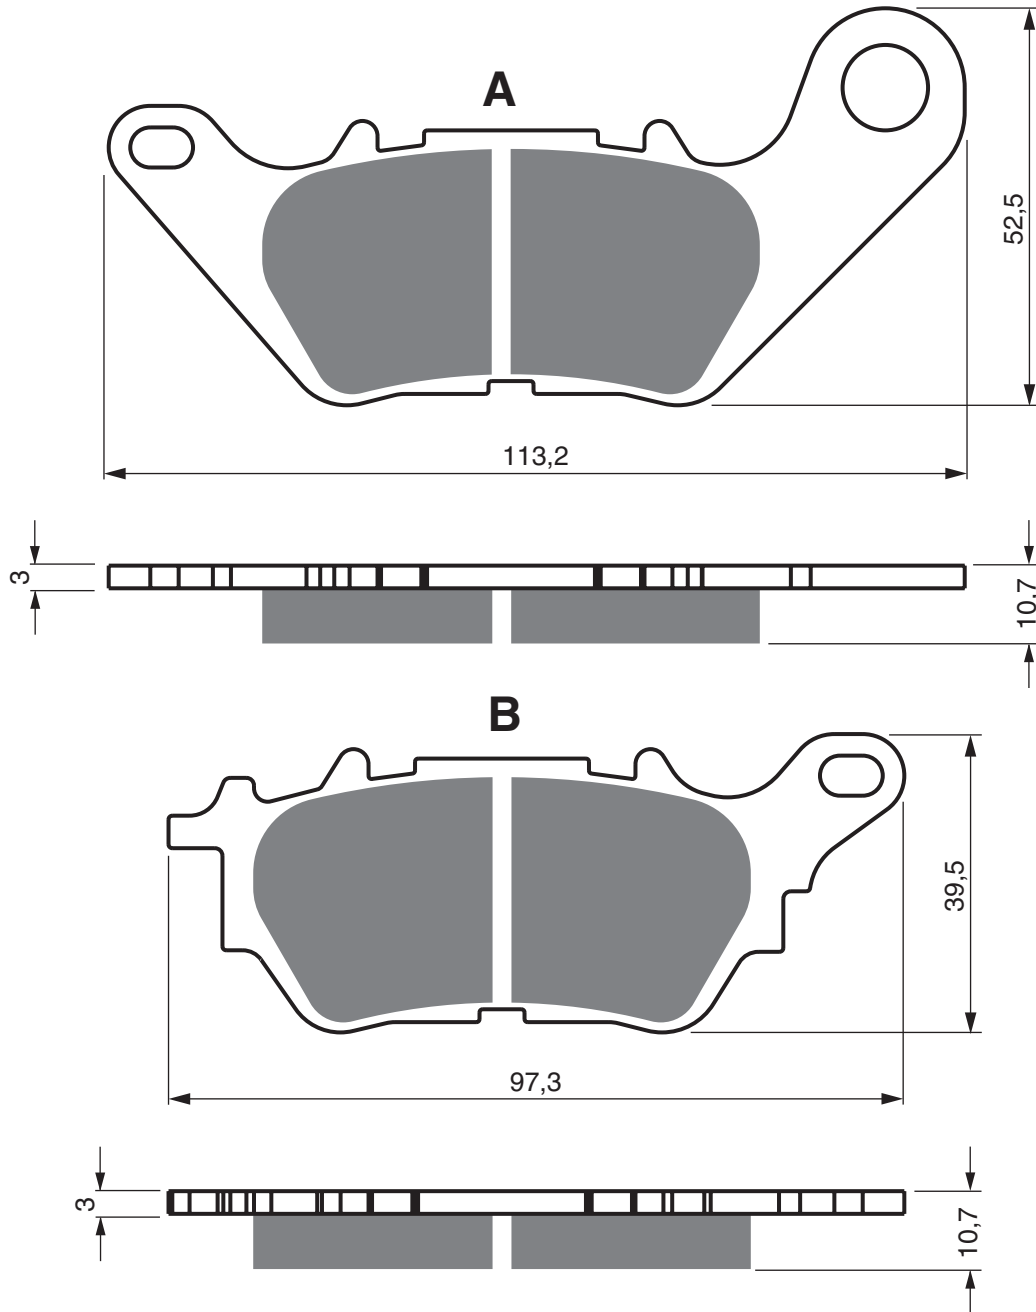

PART NUMBER

370

AD

S3

S33
RACING

YAMAHA

YZF	300	R3 (321cc/ABS)	2015 - 2021	RR
MTN	320	A (MT-03 321cc)	2016 - 2021	RR

EQUIVALENTS OEM

1WD-25806-00