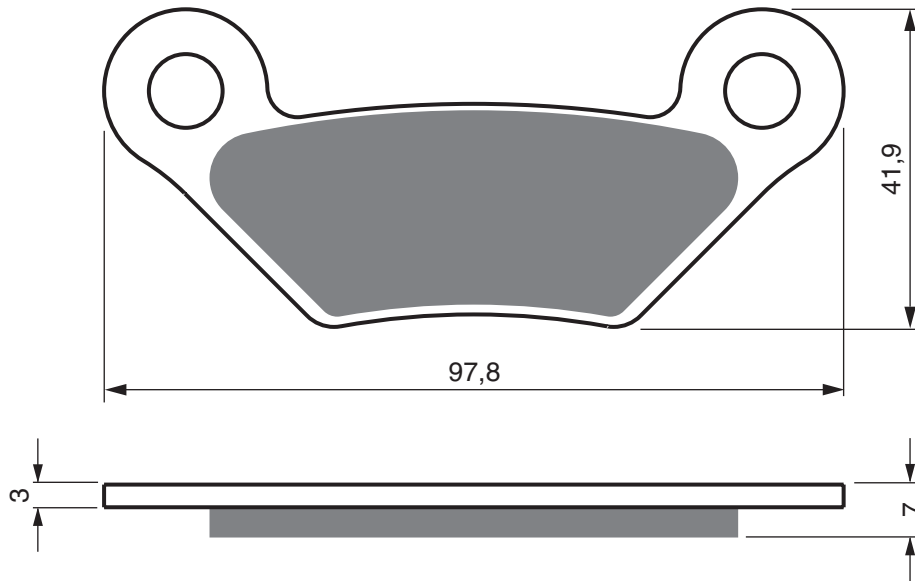

PART NUMBER

356

AD

K1

K5

S3

S33
RACING

JCB (UTILITY VEHICLES)