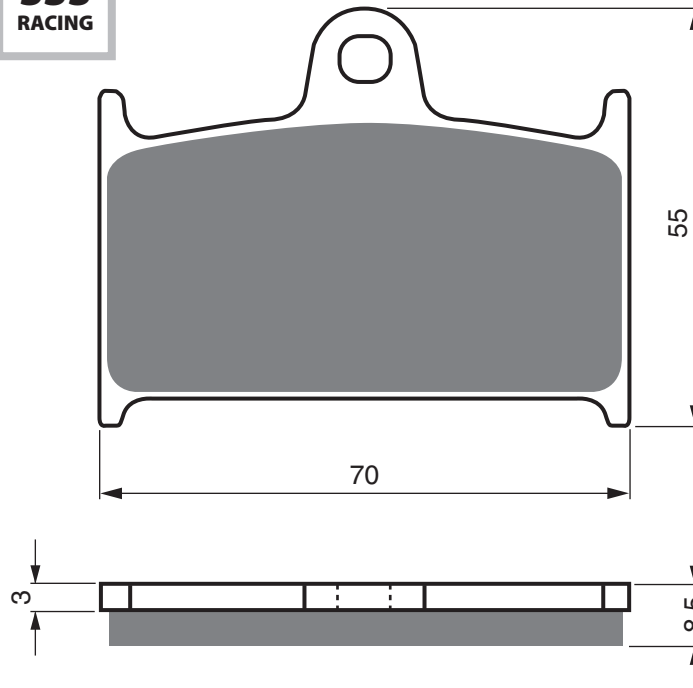

PART NUMBER

017

AD   **S3**   **S33 RACING**

MZ

1 000 (MUZ) S	2001 - 2002	FL	FR
1 000 (MUZ)SN	2005 - 2007	FL	FR
1 000 S	2003 - 2007	FL	FR
1 000 SF	2005 - 2007	FL	FR
1 000 SFX	2007 - 2007	FL	FR
1 000 ST	2007 - 2007	FL	FR

NISSIN

4 Piston Caliper	FL

PGO

125 Kung Fu	FL

SUZUKI

GSX-R 400 RL/RM/RN/RS (GK76A)	1990 - 1995	FL	FR
GSX-R 750 J/K/L/M	1988 - 1991	FL	FR
GSX-R 750 R	1990 - 1991	FL	FR
GSX-R 750 WN/WP	1992 - 1993	FL	FR
GSXR 750 RG	1986 - 1986	FL	FR
RF 900 RR/RS/RS2	1994 - 1995	FL	FR
RF 900 RT/RV/RW	1996 - 1998	FL	FR
GSX-R 1 100 K/L/M/N (GV73C/F024)	1989 - 1992	FL	FR
GSF 1 200 SAV Faired Bandit (ABS / 4 Piston Model)	1997 - 1997	FL	FR
GSF 1 200 ST/SV/SW/SX/SY "Faired Bandit" (4 Piston Caliper)	1996 - 2000	FL	FR
GSF 1 200 T/V/W/X/Y "Naked Bandit" (4 Piston Caliper)	1996 - 2000	FL	FR

TRIUMPH

Sprint (All carb models from VIN 9083)	1994 - 1998	FL	FR
Sprint RS (From VIN 139277) (Single sided swing arm up to VIN161317) (6bolt front disc)	2003 - 2004	FL	FR
Sprint RS (From VIN139277) (6 bolt front Disc)	2002 - 2002	FL	FR
Sprint RS (up to VIN139276) (6bolt front disc) (Double sided swing arm)	1999 - 2001	FL	FR
T595 Daytona	1997 - 1997	FL	FR
600 Daytona	2003 - 2004	FL	FR
600 Speedfour	2002 - 2005	FL	FR
TT 600	2000 - 2003	FL	FR
650 Daytona	2005 - 2005	FL	FR
750 Daytona (3cyl)	1992 - 1992	FL	FR
750 Speed Triple (Carb Model)	1994 - 1996	FL	FR
T509 885 Speed Triple (EFi - 6 Bolt Front Disc)	1997 - 1998	FL	FR
900 Daytona (3cyl)	1993 - 1996	FL	FR

EQUIVALENTS OEM

2020073 T0301	T2020193	T2020245	T2020246	59100 33830	59100 40810	59130 17C00
59130 33C00	59130 33C10	59130 40C00	59300 17810	59300 17811	3FV W0045 00	3LC 25811 00
3MW W0045 00	3TC W0045 00	9024020000	T2020393	T2020553