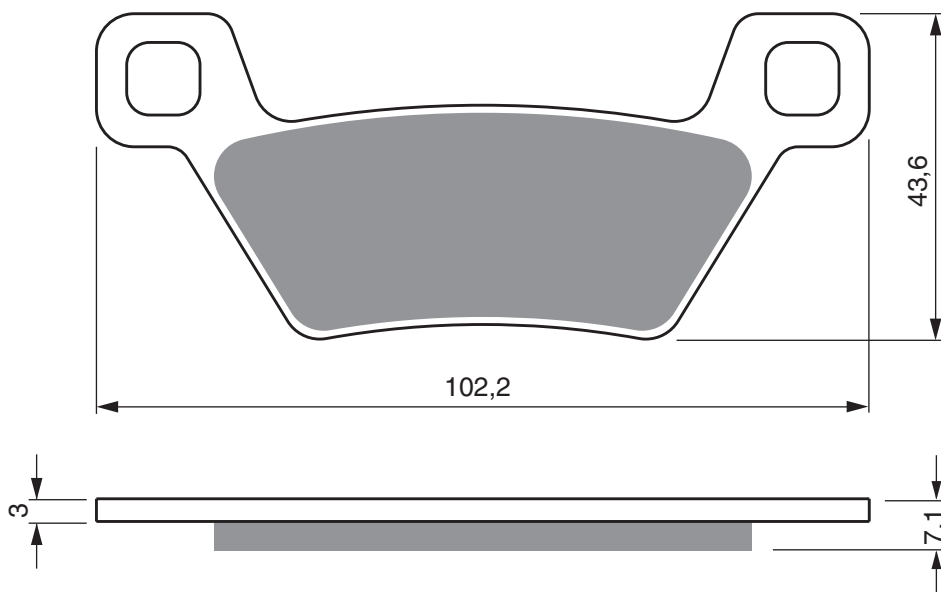

PART NUMBER

314

AD

K5

S3

S33
RACING

KYMCO

MXU	500	i (4x4 IRS) (LAAOCD/CM)	2009 - 2014	RR
MXU	500	i DX	2011 - 2013	RR
MXU	550	i	2012 - 2015	RR
MXU	550	i (4x4 LOF)	2013 - 2020	RR
MXU	700	i (4x4 LOF)	2013 - 2018	RR
UXV	700	i Turf	2014 - 2015	RR

EQUIVALENTS OEM

43105 LFE9 305