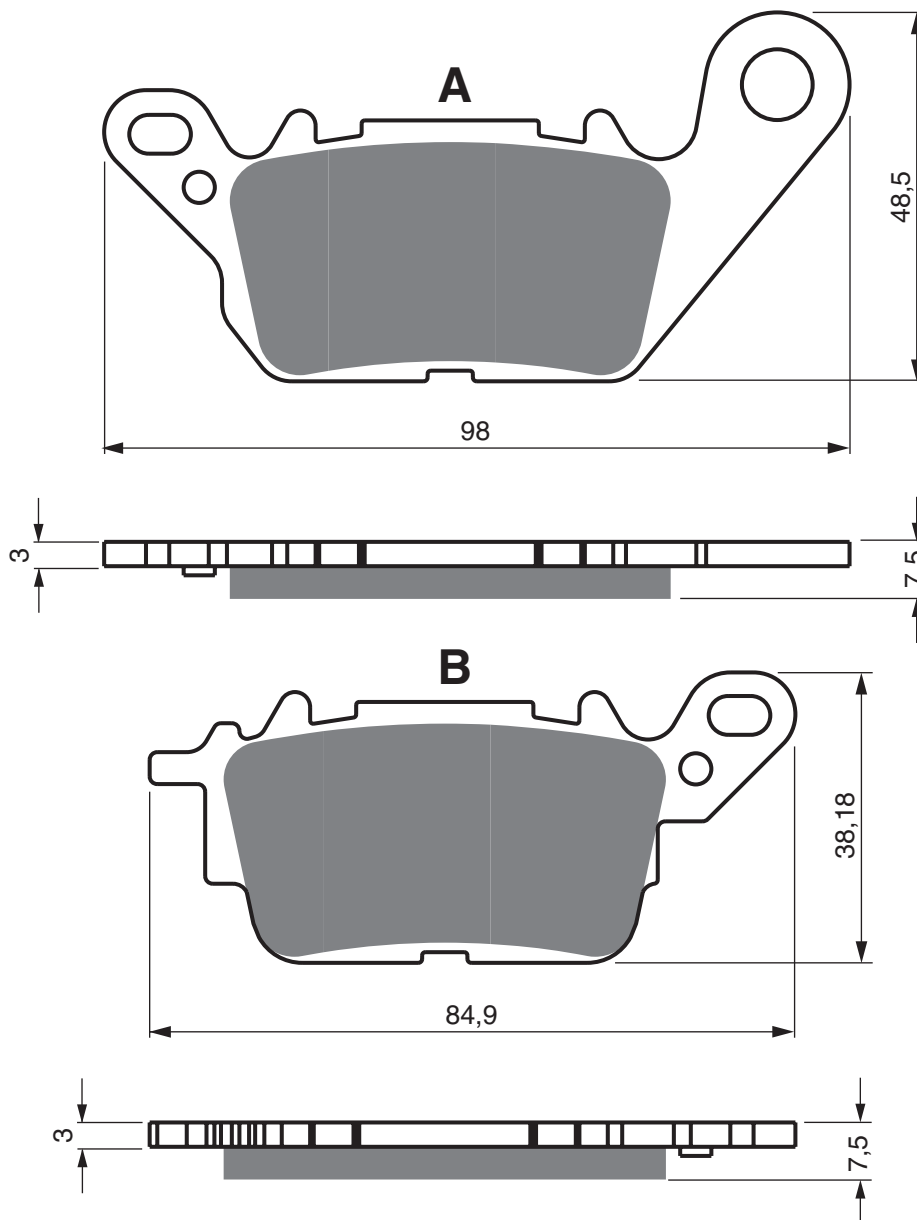

PART NUMBER

380

AD

S3

**S33
RACING**

YAMAHA

GPD	125	A-N-MAX / 2DS1	2015 - 2018	FL
LTS	125	C-D'elight	2017 - 2021	FL
N-Max	125	See GPD 125 A	2015 - 2021	FL
GPD	150	A-N-MAX / 2DP4	2015 - 2018	FL
N-Max	150	See GPD 150 A	2015 - 2017	FL

EQUIVALENTS OEM

2DP-F5805-00