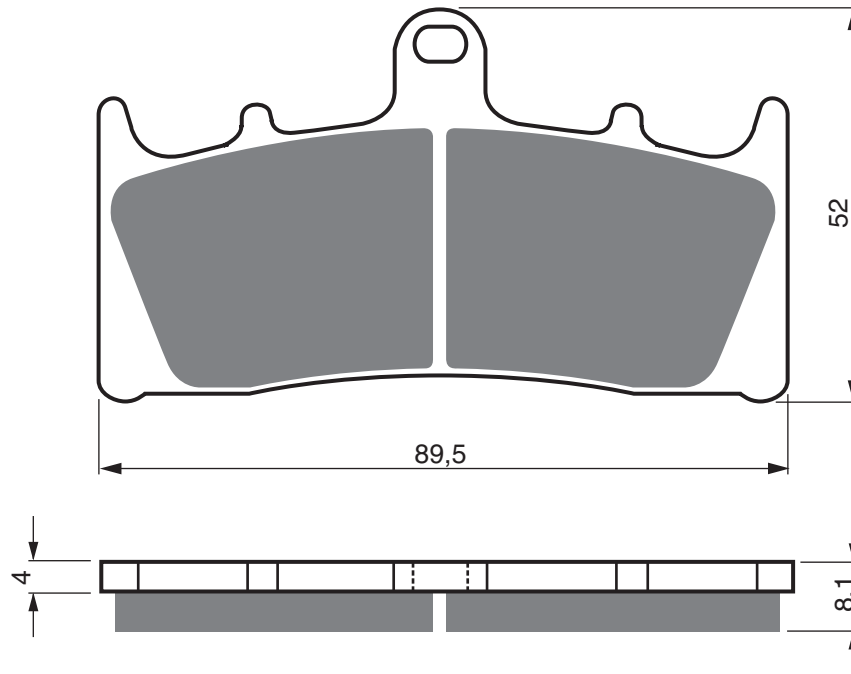

PART NUMBER

039

- AD
- S3
- **S33
  RACING**
- GP5
- GP6
- GP7

JAYBRAKE

A4 P/L	FL
J-Four (300-44) (4 Piston)	FL

KAWASAKI

ZX-6R	600	(ZX 600 G1/G2)	1998 - 1999	FL	FR
ZX-6R	600	(ZX 600 J1/J2)	2000 - 2001	FL	FR
ZX-6R	636	(ZX 636 A1P)	2002 - 2002	FL	FR
ZX-7R	750	(ZX 750 P1/P2)/P3/P4/P5/P6/P7)	1996 - 2003	FL	FR
GPZ	900	R (ZX 900 A12-15)	1999 - 2002	FL	FR
ZX-9R	900	(ZX 900 B3/B4)	1996 - 1997	FL	FR
ZX-9R	900	(ZX 900 C1/C2)	1998 - 1999	FL	FR
ZX-9R	900	(ZX 900 E1/E2)	2000 - 2001	FL	FR
ZX-9R	900	Ninja	2000 - 2001	FL	FR
ZRX	1 100	(ZR 1100 C1/C2/C3/C4)	1997 - 2000	FL	FR
ZRX	1 200	R (A1/A2/A3/A4/A5/A6F)	2001 - 2008	FL	FR
ZRX	1 200	S (B1-B3)	2001 - 2004	FL	FR
ZX-12R	1 200	(ZX 1200 A1/A2/B1/B2)	2000 - 2003	FL	FR
VN	1 500	Mean Streak P1/P2	2002 - 2004	FL	FR
VN	1 600	B1 Mean Streak	2004 - 2004	FL	FR

SUZUKI

GSX-R	750	T/V/W/X	1996 - 1999	FL	FR
GSX-R	750	WR/WS	1994 - 1995	FL	FR
GSX-R	1 000	K1/K2	2001 - 2002	FL	FR
TL	1 000	RW/RX/RV/RK1	1998 - 2002	FL	FR
GSX-R	1 100	WP/WR/WS/WT	1993 - 1996	FL	FR
GSF	1 200	K1/K2/K3/K4/K5 "Naked Bandit" (6 Piston Caliper)	2001 - 2005	FL	FR
GSF	1 200	K3/SK3/K4/SK4/K5/SK5 "Bandit"	2003 - 2005	FL	FR
GSF	1 200	SK1/SK2/SK3/SK4/SK5 "Faired Bandit" (6 Piston Caliper)	2001 - 2005	FL	FR
GSX-R	1 300	RX/RV/RK1/RK2/RZK3/RK3/RK4/RK5/K6/K7 Hayabusa	1999 - 2007	FL	FR
GSX	1 400	K1/K2/K3/K4/K5/K6/K7/FE	2001 - 2007	FL	FR
M	1 600	(VZ 1600 K4 Intruder)	2004 - 2004	FL	FR

EQUIVALENTS OEM

43082 1199	43082 1224	59130 46E00	59300 33870	59300 33890	59300 46840/830	59300 46820
43082 1179	43082 1227	43082 1230	43082 1250	43082 1253	43082 1259	43082 1272
43082 1274	59301 33870	59100 46820	43082 1251	59100 40830	K4308-21274	

Disc Brake Pads