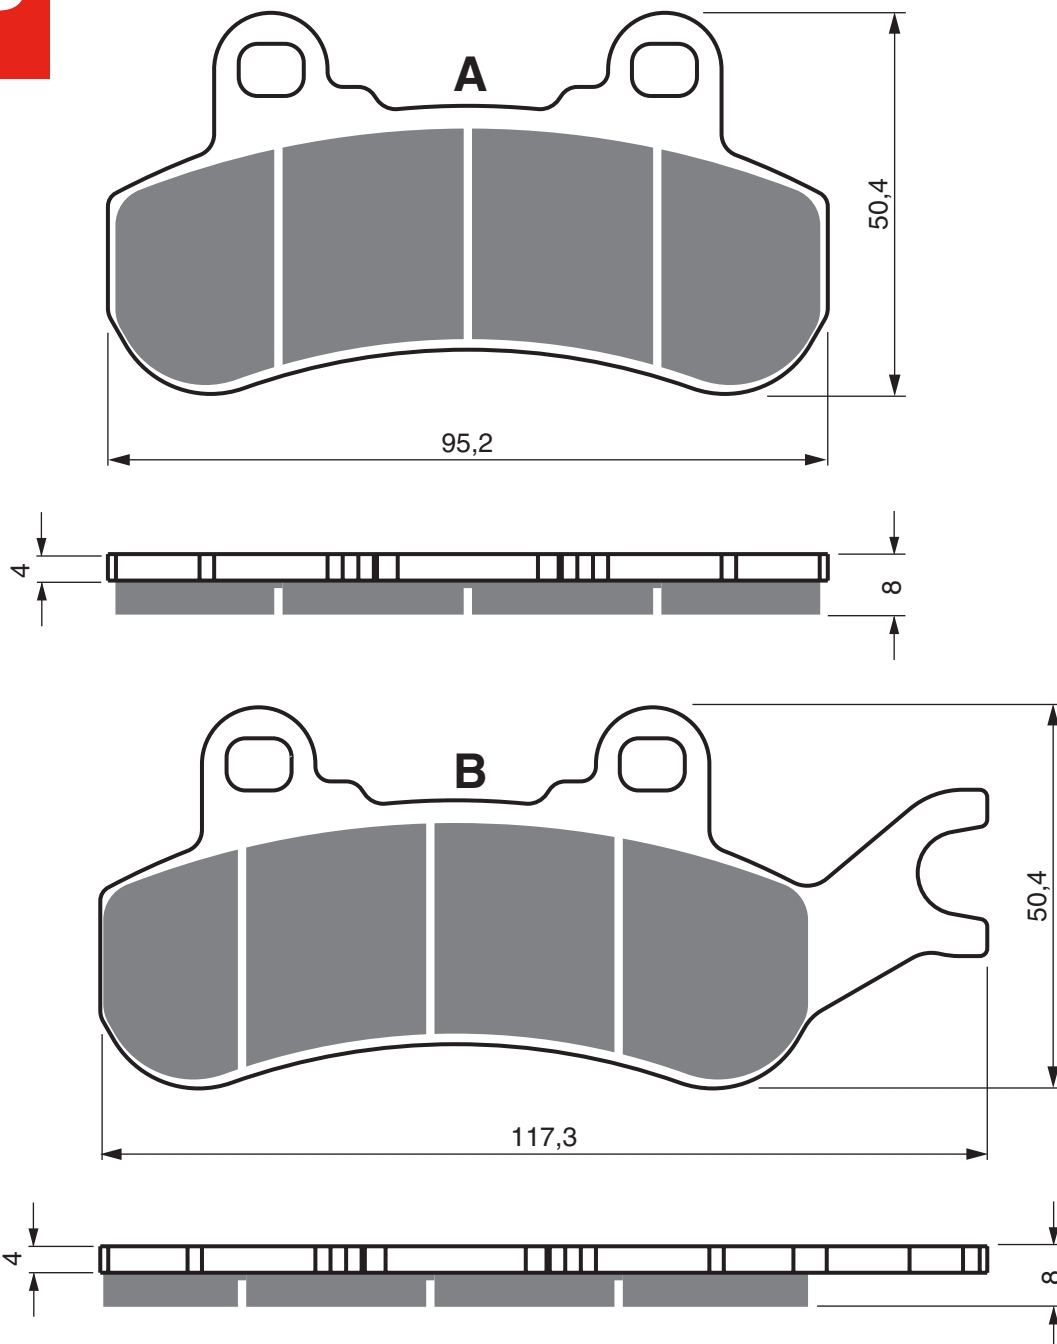

PART NUMBER

378

AD

K1

K5

S3

S33
RACING

CAN-AM

500	Defender HD5	2017 - 2019	FL
500	Traxter HD5	2017 - 2019	FL
500	Traxter T HD5	2018 - 2019	FL
799	Defender	2016 - 2016	FL
799	Defender DPS	2016 - 2016	FL
799	Defender HD8	2017 - 2019	FL
799	Defender Max HD8	2018 - 2019	FL
799	Defender XT	2016 - 2016	FL
799	Defender XT Cab	2016 - 2016	FL
800	Maverick Trail R EFI	2018 - 2018	FL RL
800	Traxter HD8	2017 - 2019	FL
800	Traxter T HD8	2018 - 2019	FL
976	Defender	2016 - 2016	FL

976	Defender DPS	2016 - 2016	FL
976	Defender HD10	2017 - 2019	FL
976	Defender Max HD10 inc XMR	2018 - 2019	FL
976	Defender XT	2016 - 2016	FL
976	Defender XT Cab	2016 - 2016	FL
1000	Maverick X3 Turbo	2018 - 2018	FL RL
1000	Maverick X3 Turbo R	2018 - 2018	FL RL
1000	Maverick Trail EFI	2018 - 2018	FL RL
1000	Maverick X3	2017 - 2017	FL RL
1000	Maverick X3 Max Turbo	2017 - 2018	FL RL
1000	Maverick X3 Max Turbo R	2018 - 2018	FL RL
1000	Traxter HD10	2017 - 2019	FL
1000	Traxter Max HD10	2018 - 2019	FL
1000	Traxter T HD10	2018 - 2019	FL
	Maverick X3	2018 -	

EQUIVALENTS OEM

715 900 379

715 900 386

Disc Brake Pads