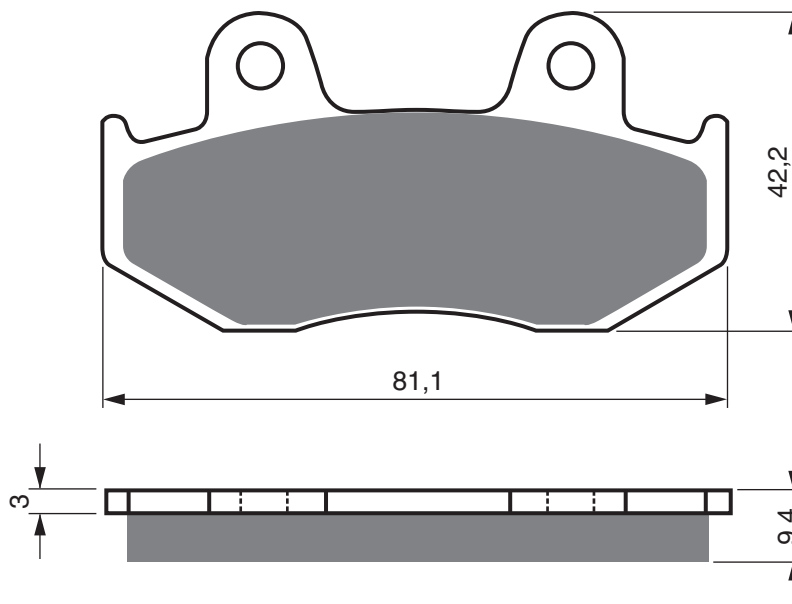

PART NUMBER

188

AD

K5

S3

HONDA

SCV	110	-8 Lead (NJX 110 WH8 - 3 bolt Disc Fixing)	2008 - 2009	FL
NES	125	Y/1/2/3/4/5/6 (@ 125 Scooter)	2000 - 2006	FL
PES	125	6/7/8/9/A (PS 125)	2006 - 2009	FL
PES	125	R8/R9/RA (PS 125) ABS	2008 - 2009	FL
SES	125	2/3/4 Dylan	2002 - 2007	FL
SH	125	1/3 (Carb/Rear Drum Model)	2001 - 2003	FL
SH	125	i 4/5/6/7/8/R8/S7/D9 (Fuel Injection/Rear Drum Model)	2004 - 2009	FL
NES	150	Y/1/2/3/4/5/6 "@150 Scooter"	2001 - 2006	FL
PES	150	6/7/8/9/A (PS150)	2006 - 2010	FL
PES	150	R8/R9/RA ABS	2008 - 2011	FL
SES	150	2/3/4 Dylan	2002 - 2006	FL
SH	150	1/3 (Carb/Rear Drum Model)	2001 - 2003	FL
SH	150	i 4/5/6/7/S7/S8/R8/D9 (Fuel Injection/Rear Drum Model)	2004 - 2009	FL

ITALJET

125	/150 Jack	2007 - 2007	FL	RR
125	Torpedo	2007 - 2009	FL	
150	Torpedo	2008 - 2009	FL	

MZ

125	S Mantizz	2005 - 2007	FL	

YAMAHA

YFZ	450	B/D	2013 - 2014	RR
YFZ	450	R	2011 - 2014	RR
YFZ	450	RSEA/RSEB/RSED/RSE	2011 - 2014	RR
YFZ	450	RY/RZ (Quad)	2009 - 2010	RR
YFZ	450	V/W/X	2006 - 2008	RR
YFM	700	RD Raptor	2013 - 2013	RR
YFM	700	RE	2013 - 2014	RR
YFM	700	RSE	2013 - 2018	RR

EQUIVALENTS OEM

0645 GCS 006	5TG W0046 10	06455 GCS 026	06455 GCS 016	06455 GCC B52