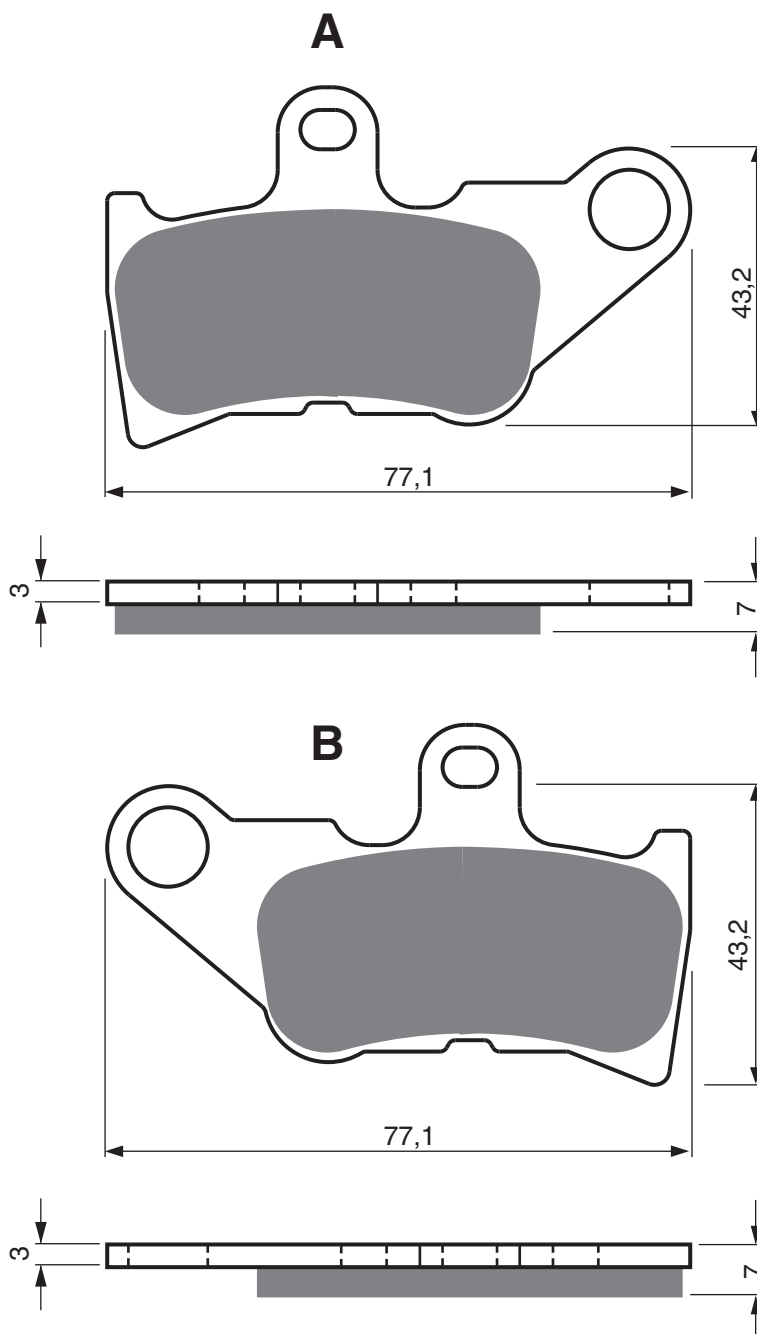

PART NUMBER

224

AD

S3

YAMAHA

CV	50	(5KN1/2) Jog-Cool Style	2000 - 2002	FL
CV	50	ZR (5PT1) Evolution	2001 - 2002	FL
ZR	50	Jog	2001 - 2002	FL
	113	MIO	2005 - 2007	FL
	113	MIO Sporty	2005 - 2007	FL
	113	Nuovo-Z	2006 - 2007	FL

EQUIVALENTS OEM

5KN W0045 00