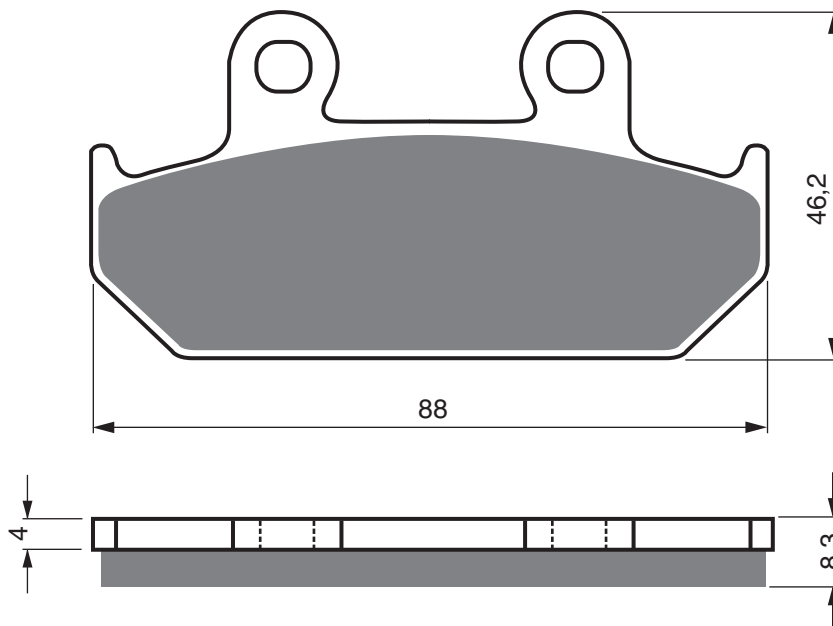

PART NUMBER

051

AD

S3

**S33
RACING**

HONDA

RS	125	/250	1988 - 1989	FL
CBR	750	FH Superaero (RC27)	1987 - 1987	FL FR
VFR	750	FG/FH	1986 - 1987	FL FR
CBR	1000	FH/FJ	1987 - 1988	FL FR

EQUIVALENTS OEM

45105 ML7 006	45105 ML7 007	45105 MM5 007	45105 MM5 008	45105 NF4 000	451A0 ML7 670	45105 MM5 017
06455 MM5 P00						

Disc Brake Pads