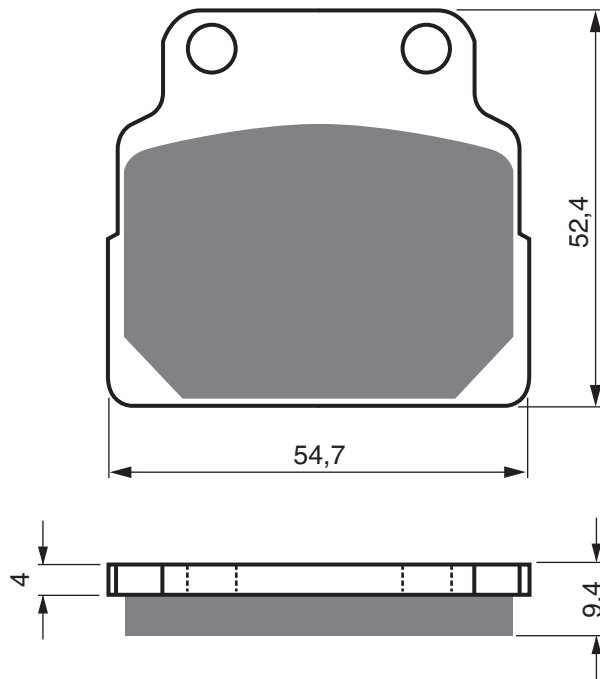

PART NUMBER

149

AD

S3

HONDA

CB 450 DX-X 1989 - 1992 FL FR RR

MOTO-GUZZI

V65 650 GT 1990 - 1990 RR

EQUIVALENTS OEM

43105 KK9 691