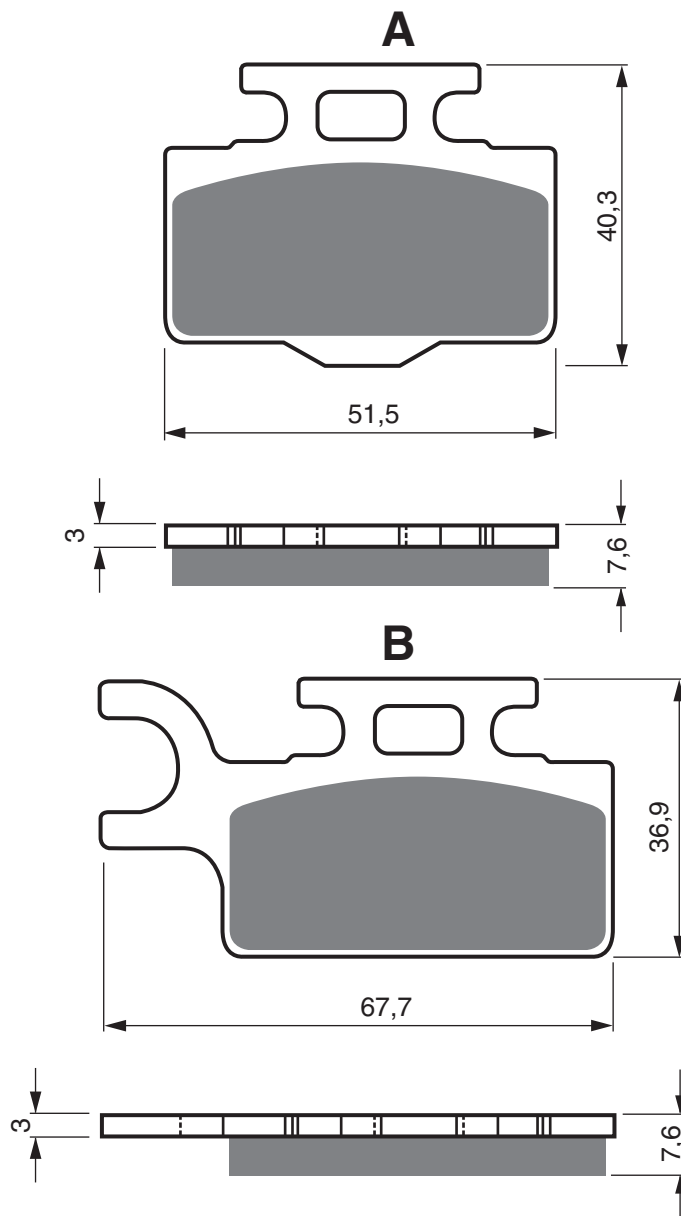

PART NUMBER

167

AD

K5

S3

S33
RACING

KAWASAKI

KX	65	A1/A2/A3/A4/A5/A6/A6F/A7F/A8F/A9F/AAF/ABF/ACF/ADF/AEF/AFF/AGF/AHF/AJF	2000 - 2020	FL

SUZUKI

RM	65	K3/K4/K5	2003 - 2005	FL

EQUIVALENTS OEM

43082-1242	43082-0042	K4308-21242

Disc Brake Pads