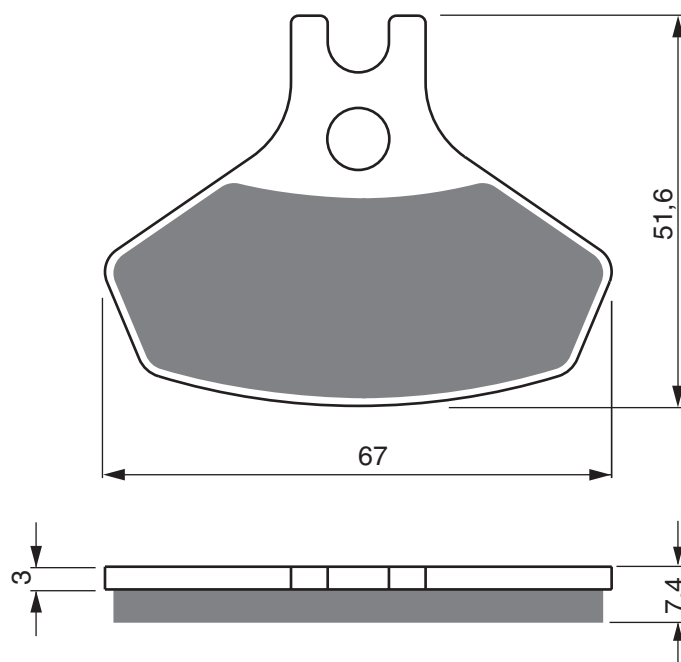

PART NUMBER

291

AD

K1

K5

S3

**S33
RACING**

With pin