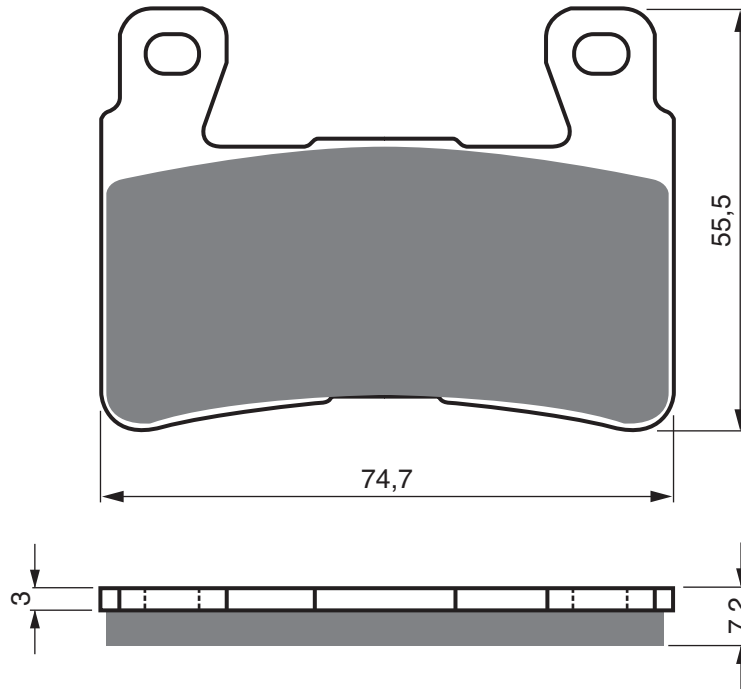

GP6

GP7

GPR

HARLEY DAVIDSON

FLFB	Fat Boy	2018 - 2018	FL
FLFBS	Fat Boy 114	2018 - 2018	FL
FLFBS	Fat Boy 114 Anniv	2018 - 2018	FL
FLHCS	Heritage Classic 114 Anniv	2018 - 2018	FL
FLSTC	Heritage Softail Classic	2015 - 2017	FL
FXSB	Softail Breakout	2015 - 2017	FL
FXST	Softail Standard	2015 - 2015	FL
XR	1 200	2008 - 2010	FL FR
XR	1 200 X	2010 - 2013	FL FR
FLSTFB	1 584 Fat boy LO	2015 - 2017	FL
FLS	1 690 Softail Slim	2015 - 2017	FL
FLSTF	1 690 Fat Boy	2015 - 2017	FL
FLSTN	1 690 Softail Deluxe	2015 - 2017	FL
FLHC	1 750 Heritage Classic	2018 - 2018	FL
FLSL	1 750 Softail Slim	2018 - 2018	FL
FLSTFBS	1 801 Fat Boy S	2016 - 2018	FR
FLHCS	1 870 Heritage Classic 114	2018 - 2018	FL