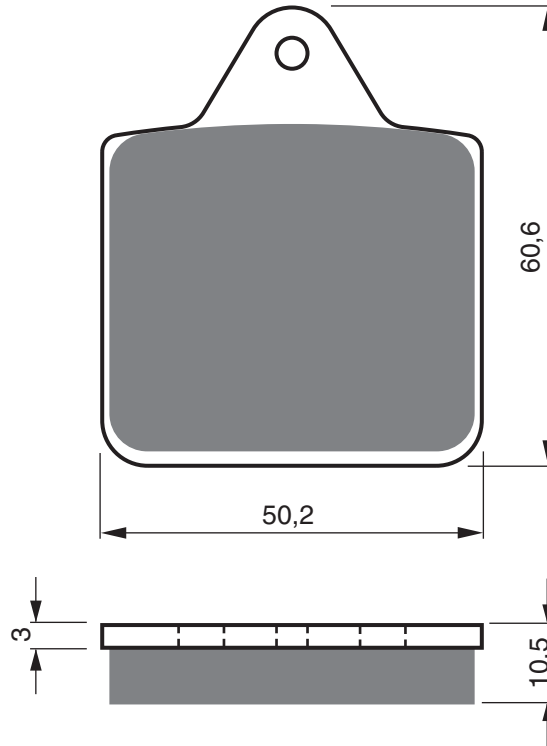

PART NUMBER

236

AD

K1

K5

S3

S33
RACING

POLARIS

	Ranger	1999 - 1999	RR
400	Big Boss L 6x6 (Middle Axle Brake)	1996 - 1996	RR
425	Big Boss 6x6 (Middle Axle Brake)	1996 - 1996	RR
425	Magnum 6x6 (Middle Axle Brake)	1996 - 1996	RR

EQUIVALENTS OEM

22 00 807