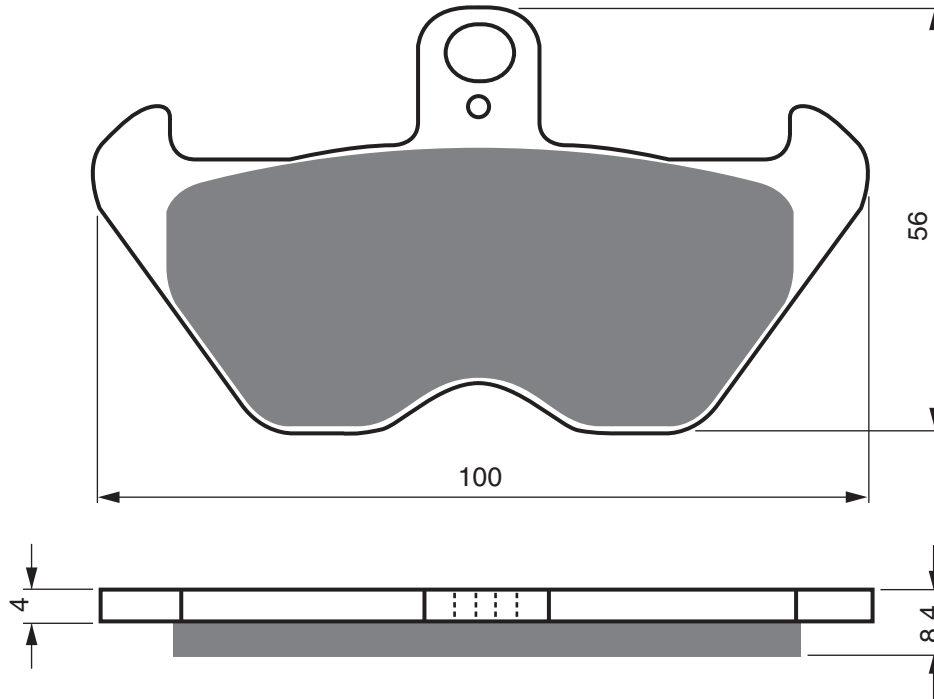

AD	S3	S33 RACING	GP5	GP6	GP7	GPR

PART NUMBER
117

BMW

R80	800	Mystic	1994 - 1995	FL	FR
R80	800	R	1991 - 1994	FL	FR
R	850	C (Cast Wheel/ABS)	1997 - 2000	FL	FR
R	850	C (Spoke Wheel/ABS)	1996 - 2000	FL	FR
R	850	GS (Std & ABS Models)	1996 - 2000	FL	FR
R	850	R (Cast Wheel/ABS)	1994 - 2002	FL	FR
R	850	RT (Cast Wheel/ABS)	1996 - 2001	FL	FR
R	850	RT (Spoke Wheel)	1996 - 2001	FL	FR
K1	1 000	(16 Valve - ABS)	1988 - 1993	FL	FR
K1	1 000	(16 Valve - Non ABS)	1989 - 1993	FL	FR
K100	1 000	RS (16 Valve - ABS Models)	1989 - 1992	FL	FR
K100	1 000	RS (16 Valve - Non ABS)	1989 - 1992	FL	FR
R100	1 000	Mystic	1993 - 1996	FL	FR
R100	1 000	R	1991 - 1995	FL	FR
K	1 100	LT (ABS Model)	1989 - 1999	FL	FR
K	1 100	LT (Non ABS)	1989 - 1999	FL	FR

K	1 100	RS (ABS Model)	1992 - 1996	FL	FR
K	1 100	RS (Non ABS Model)	1992 - 1996	FL	FR
KL	1 100	LT	1989 - 1999	FL	FR
R	1 100	GS (STD & ABS)	1993 - 1999	FL	FR
R	1 100	R (Cast Wheel)	1993 - 2001	FL	FR
R	1 100	R (Spoke Wheel)	1993 - 1996	FL	FR
R	1 100	RS	1992 - 2001	FL	FR
R	1 100	RT (Cast Wheel/ABS)	1994 - 2001	FL	FR
R	1 100	RT (Spoke Wheel)	1994 - 2001	FL	FR
R	1 100	S (ABS)	1996 - 2000	FL	FR
R	1 150	GS (R21/0415/0495)	1998 - 2001	FL	FR
K	1 200	LT (Integral ABS & STD ABS Models)	1997 - 2000	FL	FR
K	1 200	RS (Non ABS & ABS Models)	1996 - 2000	FL	FR
R	1 200	(Independence/Cast Wheel)	2000 - 2002	FL	FR
R	1 200	(Independence/Spoke Wheel)	2000 - 2002	FL	FR
R	1 200	C (Cast Wheel/ABS)	1996 - 2002	FL	FR
R	1 200	C (Spoke Wheel/ABS)	1996 - 2002	FL	FR

EQUIVALENTS OEM

34 11 2 314 996	34 11 2 310 983	34 11 7 663 764	34 11 7 655 687	34 11 2 331 173	34 11 2 314 512	34 11 7 658 156
34 11 2 333 045						

Disc Brake Pads