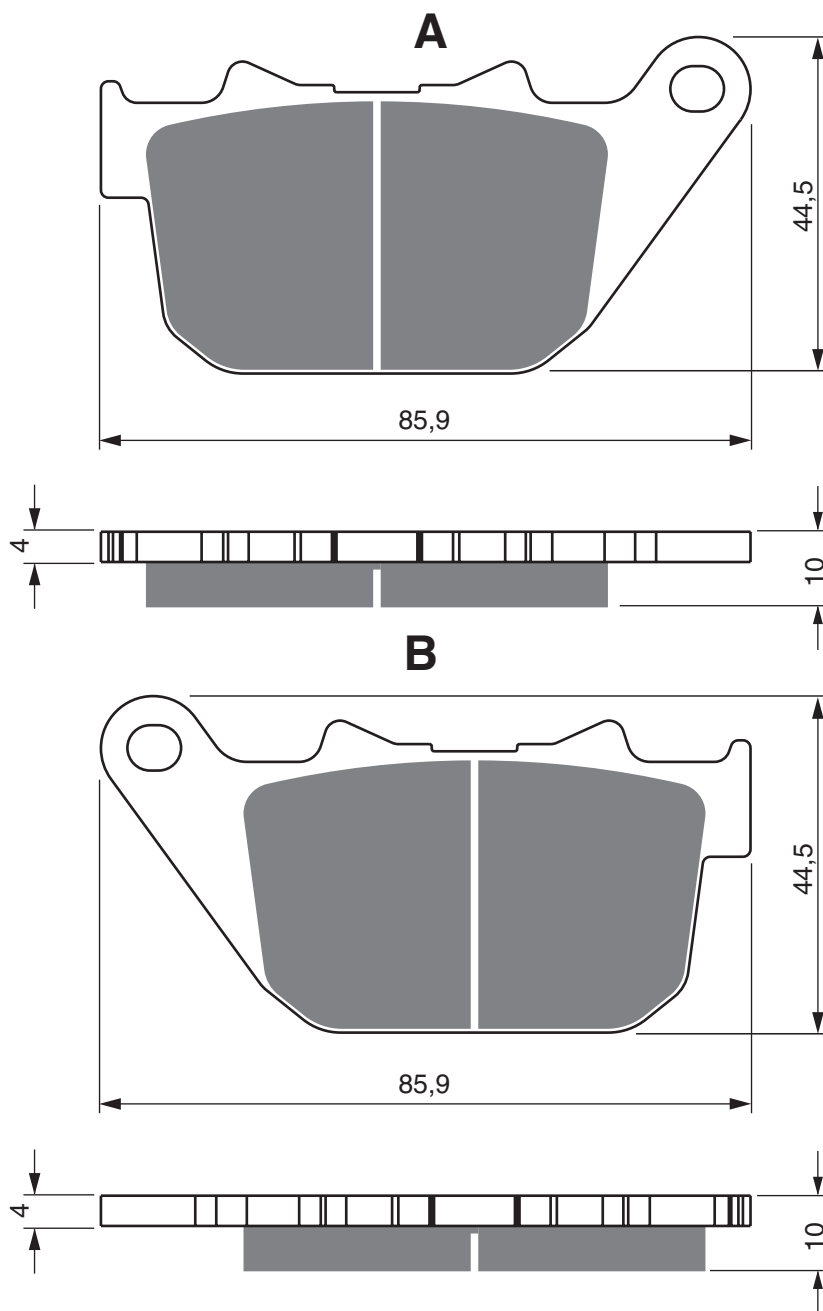

Disc Brake Pads

PART NUMBER

274

AD

S3

**S33
RACING**

HARLEY DAVIDSON

XL	50th Anniversary Sportster	2007 - 2007	RR
XL	883 C Sportster Custom	2004 - 2010	RR
XL	883 L Low	2004 - 2010	RR
XL	883 L Superlow	2011 - 2013	RR
XL	883 N Iron	2009 - 2010	RR
XL	883 R Roadster	2010 - 2013	RR
XL	883 R Sportster R	2005 - 2013	RR
XL	883 Sportster STD	2004 - 2008	RR
XL	1 200 C Sportster Custom	2004 - 2013	RR