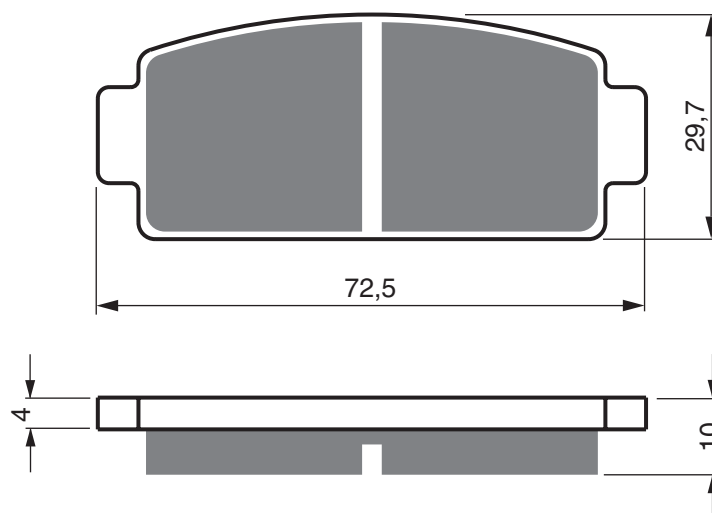

PART NUMBER

362

AD

K1

K5

S3

S33
RACING

A

B

CF MOTO

CF	500	US - Z Force 550 (Side x Side)	2015 - 2015	RR
CF	500	UU-A U-Force (Side x Side)	2015 - 2015	RL RR
	600	C-Force	2020 - 2020	RL RR
	600	C-Force EPS	2018 - 2019	RL RR
CF	600	Z Force Z6 (Side x Side)	2013 - 2015	RL RR
CF	600	Z Force Z6-EX (Side x Side)	2013 - 2015	RL RR
CF	800	Z Force Z8 (Side x Side)	2013 - 2015	RL RR
CF	800	Z Force Z8 - EX (Side x Side)	2014 - 2015	RL RR
	950	Z-Force	2020 - 2020	RL RR
	1 000	Z-Force	2020 - 2020	RL RR

QUADZILLA

Z8	800	4x4 (Side x Side/800 cc)	2014 - 2015	RL RR

EQUIVALENTS OEM

9060 081010