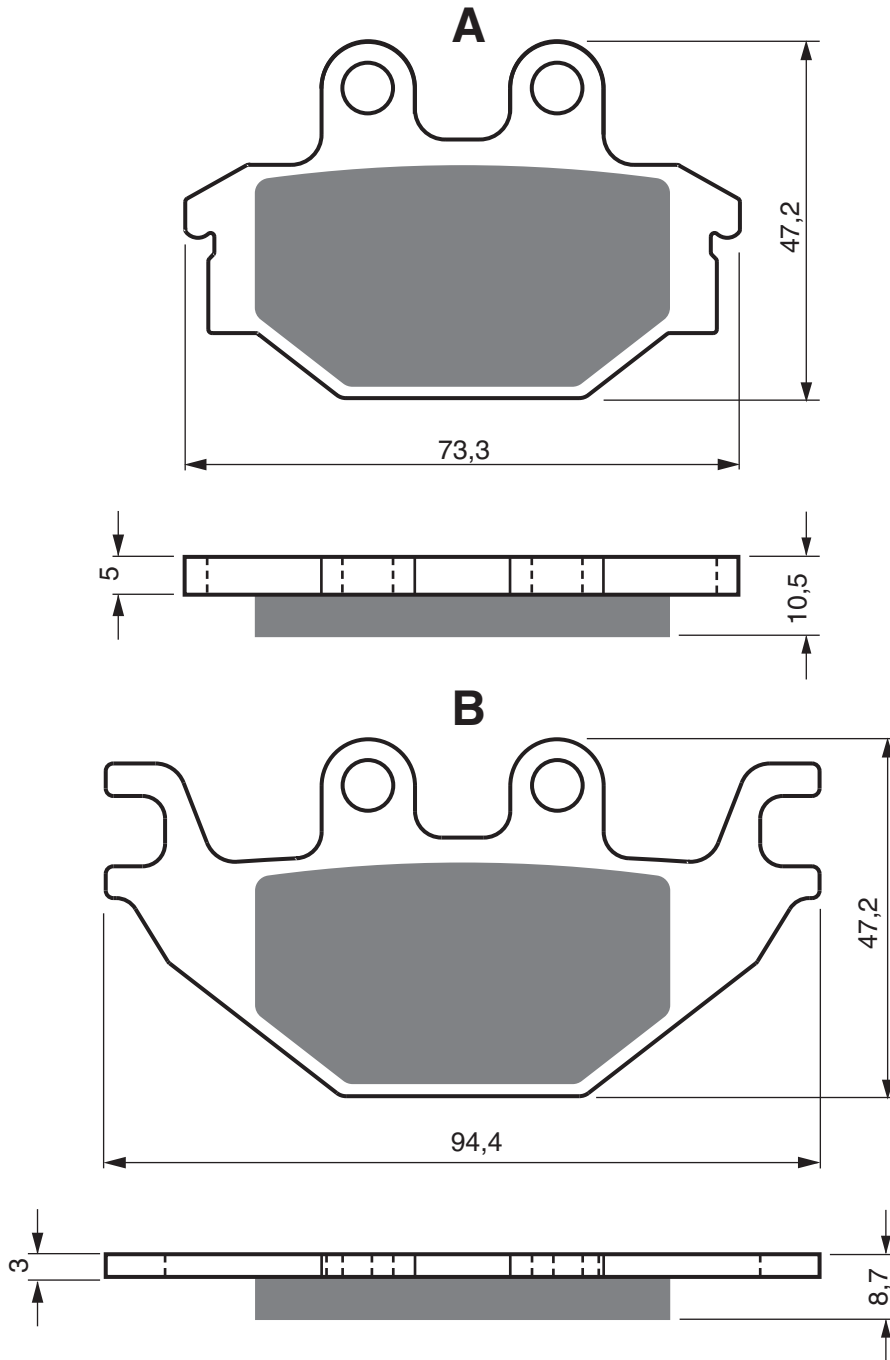

PART NUMBER

230

AD

K1

K5

S3

ADLY

220	Crossroad Sentinel Quad		FL	FR
280	Canyon Quad	2008 - 2009	FL	FR
280	Hurricane Quad	2008 - 2009	FL	FR
300	Canyon Quad	2008 - 2009	FL	FR
300	Crossroad Sentinel Quad	2008 - 2009	FL	FR
300	Hurricane Quad	2008 - 2009	FL	FR
300	Utility	2005 - 2007	FL	FR
RS 300	Quad	2007 - 2008	FL	FR
XS 300	Quad	2007 - 2008	FL	FR
320	Hurricane Quad	2008 - 2009	FL	FR
320	S Quad	2008 - 2008	FL	FR
500	S Quad	2008 - 2008	FL	FR

AEON

600	Overland (Quad)	2010 - 2011	FL	FR

ARCTIC CAT

90	Alterra	2017 - 2019	RR		
DVX 90		2018 - 2018	RR		
150	Utility 2x4	2015 - 2018	RR		
DVX 250	Sport	2006 - 2008	FL	FR	
300	Alterra	2015 - 2018	FL	FR	
300	Utility (2x4)	2010 - 2014	FL	FR	RR
DVX 300		2009 - 2014	FL	FR	
500	Prowler	2018 - 2019	FL	RR	

BOMBARDIER

DS 250		2006 - 2006	FL	FR	RR

Disc Brake Pads