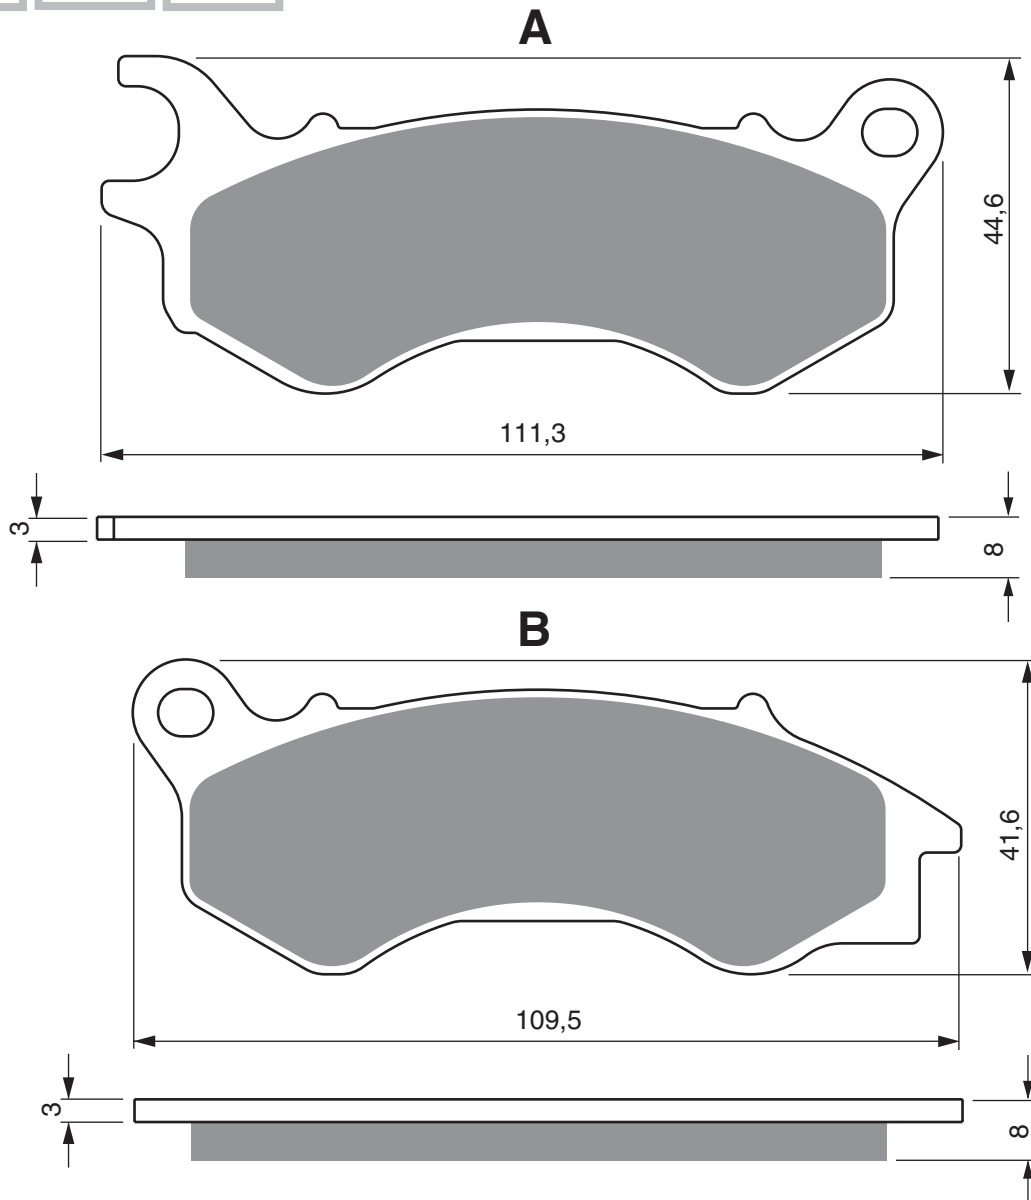

PART NUMBER

299

AD

S3

**S33
RACING**

HONDA

NSC	50	AC Vision 50 (4T) MPDC/E/F/G/H/J (16" Wheels)	2012 - 2018	FL
NSC	50	C Vision 50 (4T) WHC/T2E/F (14" Wheels)	2012 - 2016	FL
NSC	50	R (14" wheels)	2013 - 2016	FL
NSC	110	MPDC/E Vision (16" wheel)	2012 - 2014	FL
NSC	110	WHB/E Vision 110 (14" Wheels)	2011 - 2016	FL
SCV	110	(NHX 110 WHA) (4 bolt lead disc fixing)	2010 - 2012	FL
PCX	125	(WW 125 EX2 C/D/F/H/J)	2012 - 2018	FL
SH	125	i Mode (ANC 125E)	2014 - 2018	FL
PCX	150	(ABS)	2018 - 2020	FL
PCX	150	(WW 150 EX2 C/D/F/H/J)	2012 - 2020	FL

KYMCO

125	People One	2016 - 2019	FL

LEXMOTO

	Michigan (ZS125-79-E4)	2013 - 2020	FL
125	Adrenaline EFI (XFLM125GY-2B-E4)	2015 - 2018	FL
125	Matador EFI (ZS125T-40-E4)	2013 - 2017	FL

PEUGEOT

50	Django Allure (2T/4T)	2014 - 2018	FL
50	Django Evasion (2T)	2014 - 2020	FL

50	Django Evasion (4T)	2014 - 2018	FL
50	Django S (2T)	2014 - 2018	FL
50	Django S (4T)	2014 - 2018	FL
50	Django Sport (2T)	2014 - 2020	FL
50	Django Sport (4T)	2014 - 2018	FL
125	Django Allure (4T / 190mm Rear Disc)	2014 - 2020	FL
125	Django Allure SBC (4T / 190mm Rear Disc)	2014 - 2020	FL
125	Django Evasion (4T / 190mm Rear Disc)	2014 - 2020	FL
125	Django Evasion SBC (4T / 190mm Rear Disc)	2014 - 2020	FL
125	Django Heritage SBC (4T/190mm Rear Disc)	2014 - 2020	FL
125	Django S (4T/190mm Rear Disc)	2014 - 2020	FL
125	Django Sport (4T / 190mm Rear Disc)	2014 - 2020	FL
125	Django Sport SBC (4T/190mm Rear Disc)	2014 - 2020	FL
125	Satelis	2013 - 2013	FL
125	Speedfight 4 (4T)	2017 - 2018	FL
150	Django Allure (4T / 190mm Rear Disc)	2014 - 2018	FL
150	Django Evasion (4T/190mm Rear Disc)	2014 - 2019	FL
150	Django S (4T / 190mm Rear Disc)	2014 - 2020	FL
150	Django Sport (4T / 190mm Rear Disc)	2014 - 2019	FL

EQUIVALENTS OEM

06455 KWN 641	06455 GFM D31	06455 KZL 861	PE8033443