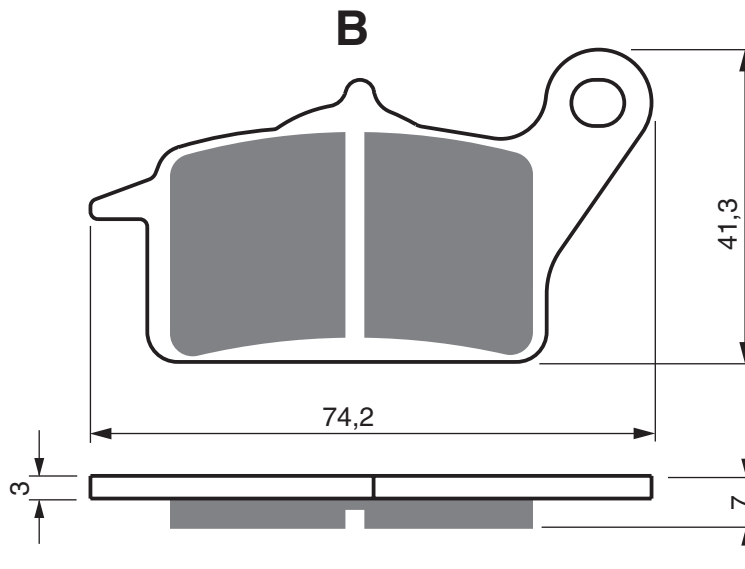

PART NUMBER

336

AD

S3

**S33
RACING**

HONDA

	125	Super Cub C (ABS)	2018 - 2021	FL
	125	Super Cub C (ABS) 007	2018 - 2020	FL
CT	125		2020 - 2021	FL

KAWASAKI

Z	125	PRO (BR125 HGF/JHF Manual G/Box)	2016 - 2020	FL
Z	125	Pro SE (BR 125 JJFS Manual G/Box)	2018 - 2020	FL

EQUIVALENTS OEM

06455 KWW C51

430820134