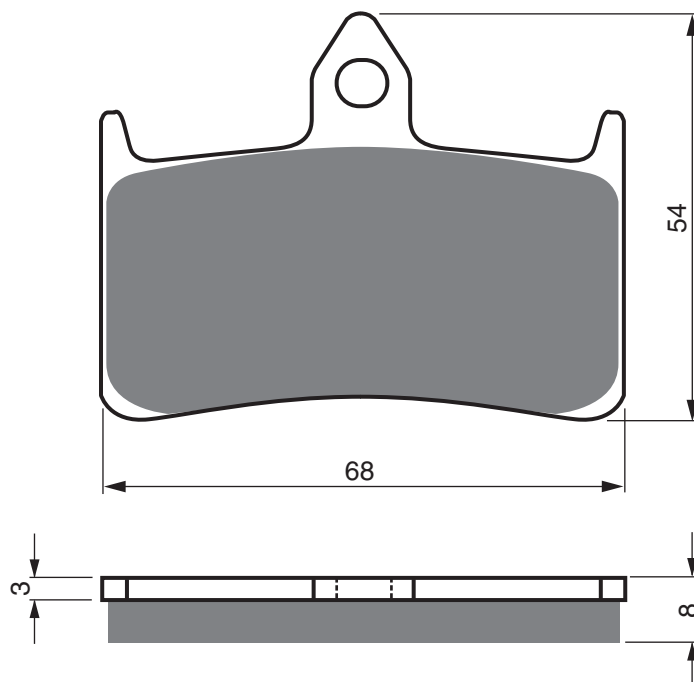

PART NUMBER

069

AD

S3

S33
RACING

GP5

GP6

GP7

HONDA

CB	250	FT/FV/FX/FY/F1 Hornet	1996 - 2001	FL	FR
NSR	250	R2R/R3R (MC28-110)	1994 - 1994	FL	FR
NSR	250	R2T/R3T (MC28-120)	1994 - 1994	FL	FR
NSR	250	R5K/R5K-2 (MC18-110)	1989 - 1989	FL	FR
NSR	250	R6K/R6K-2 (MC18-110)	1989 - 1989	FL	FR
NSR	250	R7L/R7N (MC21-106)	1990 - 1990	FL	FR
NSR	250	R8L-3 (MC21-101) R9L (MC21-102) R8N/R89N-3 (MC21-106)	1990 - 1992	FL	FR
NSR	250	R9N (MC21-106)	1992 - 1992	FL	FR
NSR	250	RR (MC28-100)	1994 - 1994	FL	FR
CB	400	SF (F2V/F3T) Superfour (NC31)	1996 - 1997	FL	FR
NT	400	Bros (NC25)	1988 - 1988	FL	
RVF	400	RR/RR-II/RT/RT-II (NC35)	1994 - 1996	FL	FR

VFR	400	R3K/R3N/R3L/R3M (NC30)	1989 - 1992	FL	FR
	650	Bros Product One		FL	
NT	650	J/K/L Bros	1988 - 1992	FL	
NR	750	N	1992 - 1992	FL	FR
RVF	750	RR/RS (RC45)	1994 - 1998	FL	FR
VFR	750	RJ/RK/RL (RC30)	1988 - 1990	FL	FR
CB	900	F2/F3/F4/F5/F6/F7 Hornet	2002 - 2007	FL	FR
CBR	900	RRN/RRP Fireblade (893cc)	1992 - 1993	FL	FR
CBR	900	RRR/RRS Fireblade (893cc)	1994 - 1995	FL	FR
CBR	900	RRT/RRV Fireblade (918cc)	1996 - 1997	FL	FR
CB	1 000	FP/FR/FS/FT/FV	1993 - 1997	FL	FR
VTR	1 000	FV/FW/FX/FY/F1/F2/F3/F4/F5/F6 Firestorm	1997 - 2006	FL	FR
CB	1 300	X-4 DCV/DCW/DCX/DCY (SC38)	1997 - 2000	FL	FR

EQUIVALENTS OEM

06455 MAS 305	06455 MBB 006	06455 MCZ 006	06455 MZ1 405	45105 MN8 006	45105 MR7 006	45105 MR7 612
45105 MR7 681	45105 MWO 405	45105 MWO 415	45106 KV3 701