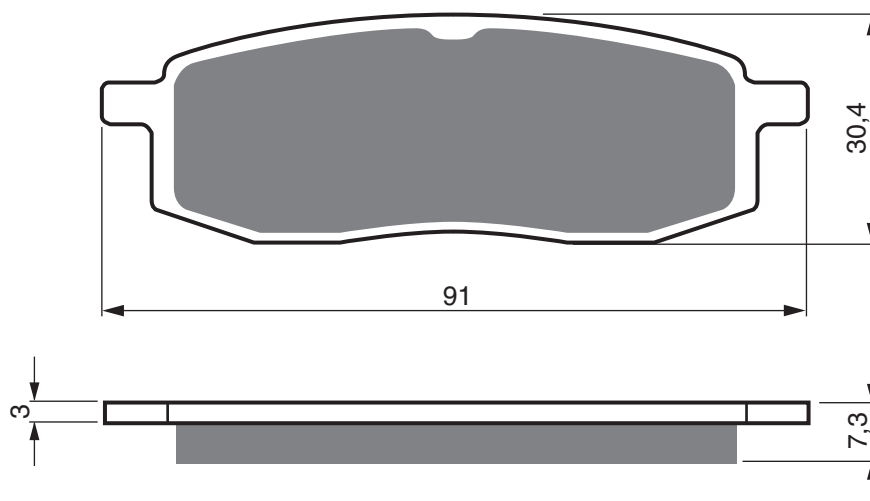

Disc Brake Pads

PART NUMBER

043

AD

K1

K5

S3

YAMAHA