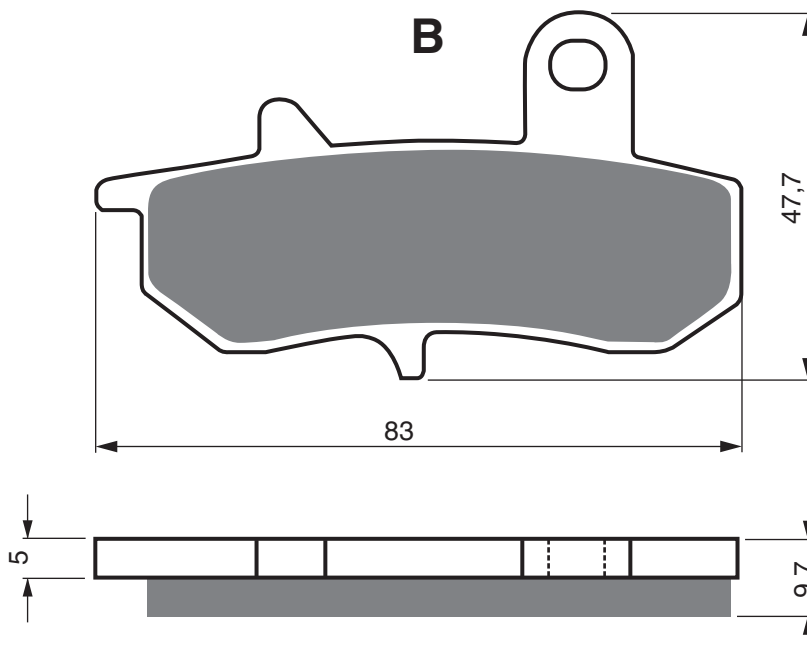

PART NUMBER

065

AD

S3

A

B

SUZUKI

RG	125	FN/FP/FR (NF13A) Gamma / Rear Disc Model	1992 - 1994	RR
RG	125	FUN/FUP/FUR (NF13B) Gamma / Rear Disc Model	1992 - 1994	RR
RG	125	UN "Wolf" (ND13E) Naked	1992 - 1994	RR
DR	600	RK (SN41A) (Rear disc model)	1989 - 1989	RR
DR	650	RER/RES (SP45A/B)	1994 - 1995	RR
DR	650	RL/RM (SP41A)	1990 - 1991	RR
DR	650	RSEM/RSEN/RSEP (SP43A/B)	1991 - 1993	RR

DR	650	RSL/RSM (SP42A)	1990 - 1991	RR
DR	650	RUN/RN/RUP/RP (SP44A/B)	1992 - 1993	RR
DR	750	SK	1989 - 1989	RR
DR	800	SL	1990 - 1990	RR

YAMAHA

DT	125	Chesterfield Scout	1989 - 1990	RR
DT	125	Tenere	1989 - 1990	RR
DTZ	125	Tenere	1990 - 1990	RR

EQUIVALENTS OEM

69100 44860

69100 12810