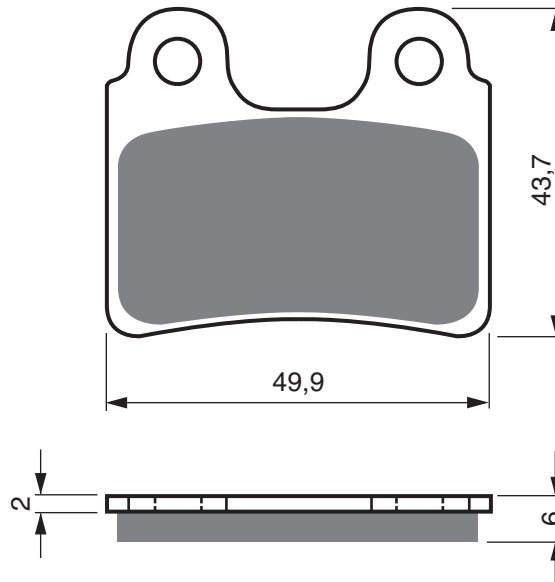

AD

K5

S3

**S33
RACING**

AJP

PR3	125	Enduro	2008 - 2012	RR
PR3	125	Enduro Pro	2010 - 2012	RR
PR3	125	Supermoto	2008 - 2012	RR
PR3	125	Supermoto Pro	2010 - 2011	RR
PR3	125	Trail	2011 - 2012	RR
PR4	125	Enduro	2004 - 2009	RR
PR4	125	Supermoto	2004 - 2009	RR
PR3	200	Enduro	2008 - 2011	RR
PR3	200	Enduro Pro	2010 - 2011	RR
PR3	200	M/X Pro	2010 - 2011	RR
PR3	200	MX	2010 - 2011	RR
PR3	200	Supermoto	2008 - 2011	RR
PR3	200	Supermoto Pro	2010 - 2011	RR
PR4	200	Enduro	2004 - 2009	RR

BETA

EVO	80	Senior	2009 - 2020	FL
REV	80		2008 - 2008	FL
EVO	125	(2T)	2009 - 2015	FL
REV 3	125		2006 - 2008	FL
REV3	125	/200	2000 - 2006	FL RR
EVO	200	(2T)	2009 - 2020	FL
REV 3	200		2000 - 2005	FL RR
REV 3	200		2006 - 2008	FL
EVO	250	(2T)	2009 - 2020	FL
EVO	250	(4T)	2009 - 2020	FL
EVO	250	Factory	2009 - 2020	FL
REV	250	4T	2007 - 2008	FL
REV3	250		2000 - 2004	FL RR
REV3	250		2005 - 2008	FL
REV3	270		2000 - 2004	FL RR
REV3	270		2005 - 2008	FL
EVO	300	(2T)	2009 - 2020	FL
EVO	300	(4T)	2009 - 2020	FL

GAS GAS

TXT-E		(Full Size Electric Bike)	2012 - 2014	FL
EC	50	Boy (LC)	2005 - 2007	FL
TXT	50	Rookie	2004 - 2009	FL
TXT	80	Cadet	2007 - 2009	FL
TXT	80	PRO Racing (2T)	2015 - 2015	FL
TXT	80	Rookie	2004 - 2009	FL
TXT	125	(TXT PRO)	2004 - 2011	FL
TXT	125	(For models with AJP Caliper with 2 pin pad fixing)	2012 - 2014	FL
TXT	125	Randonne (4T)	2012 - 2015	FL
TXT	200	(TXT PRO)	2004 - 2011	FL
TXT	200	Randonne (4T)	2014 - 2015	FL
TXT	250	(For models with AJP Caliper with 2 pin pad fixing)	2012 - 2014	FL
TXT	250	(TXT PRO)	2004 - 2011	FL
TXT	250	Contact (2T)	2015 - 2015	FL
TXT	280	(For models with AJP Caliper with 2 pin pad fixing)	2012 - 2014	FL
TXT	280	(TXT PRO)	2004 - 2011	FL
TXT	300	(For models with AJP Caliper with 2 pin pad fixing)	2012 - 2014	FL
TXT	300	(TXT PRO)	2004 - 2011	FL

MONTESA

4RT	250	Cota	2005 - 2010	FL
4RT	260	Cota (STD Version ED/3E)	2014 - 2021	FL
	315	R (Honda)	2001 - 2004	FL
	360	R (Honda)	2001 - 2004	FL

OSSA

TR	125	i	2013 - 2015	FL
	250	Explorer i	2014 - 2015	FL
TR	250	i	2014 - 2015	FL
	280	Explorer i	2012 - 2015	FL
TR	280	i	2010 - 2015	FL
TR	300	i	2014 - 2015	FL