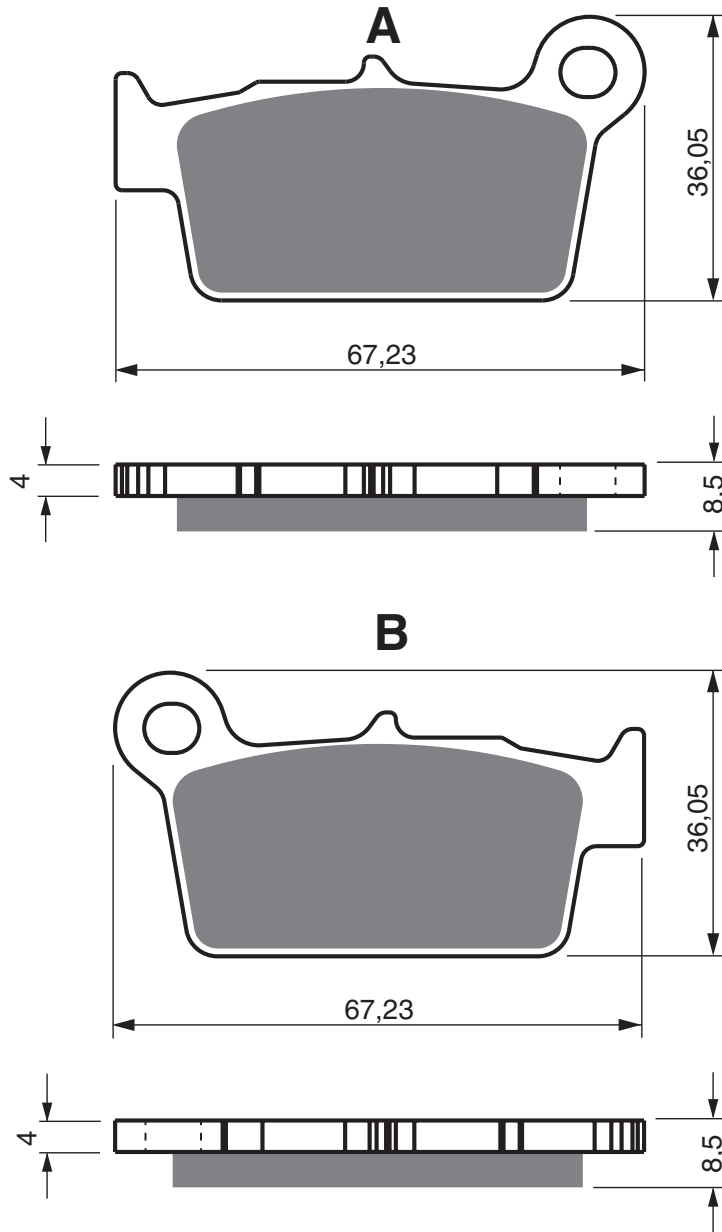

PART NUMBER

346

AD

K1

K5

S3

**S33
RACING**

BETA

RR	50	Enduro	2008 - 2020	RR
RR	50	Enduro Factory	2012 - 2020	RR
RR	50	Enduro Standard	2009 - 2014	RR
RR	50	Motard (Spoke Wheels)	2009 - 2012	RR
RR	50	Motard Skull	2011 - 2011	RR
RR	50	Motard Sport (Cast wheel 5 spoke)	2014 - 2020	RR
RR	50	Motard Standard	2009 - 2012	RR
RR	50	Motard Standard (Cast wheel 5 spoke)	2013 - 2014	RR
RR	50	Motard Track (Cast wheels)	2008 - 2014	RR
RR	50	Motard Track/Racing (Spoke Wheels)	2014 - 2020	RR
RR	50	Standard	2009 - 2014	RR

RR	50	Track (Spoke wheel)	2014 - 2014	RR
	125	Urban	2008 - 2015	RR
	125	Urban Special	2009 - 2015	RR
ALP	125	(4T)	2005 - 2015	RR
RR	125	(2T) Inc MY20	2018 - 2020	RR
RR	125	4T Enduro (A/C)	2008 - 2014	RR
RR	125	4T Enduro (A/C)	2009 - 2014	RR
RR	125	4T Enduro (LC)	2011 - 2018	RR
RR	125	4T Motard (A/C Spoke Wheel)	2008 - 2014	RR
RR	125	Enduro LC (2T) MY20	2020 - 2020	RR
RR	125	Motard 4T (LC) (Cast wheels)	2011 - 2018	RR
	200	Urban	2008 - 2015	RR