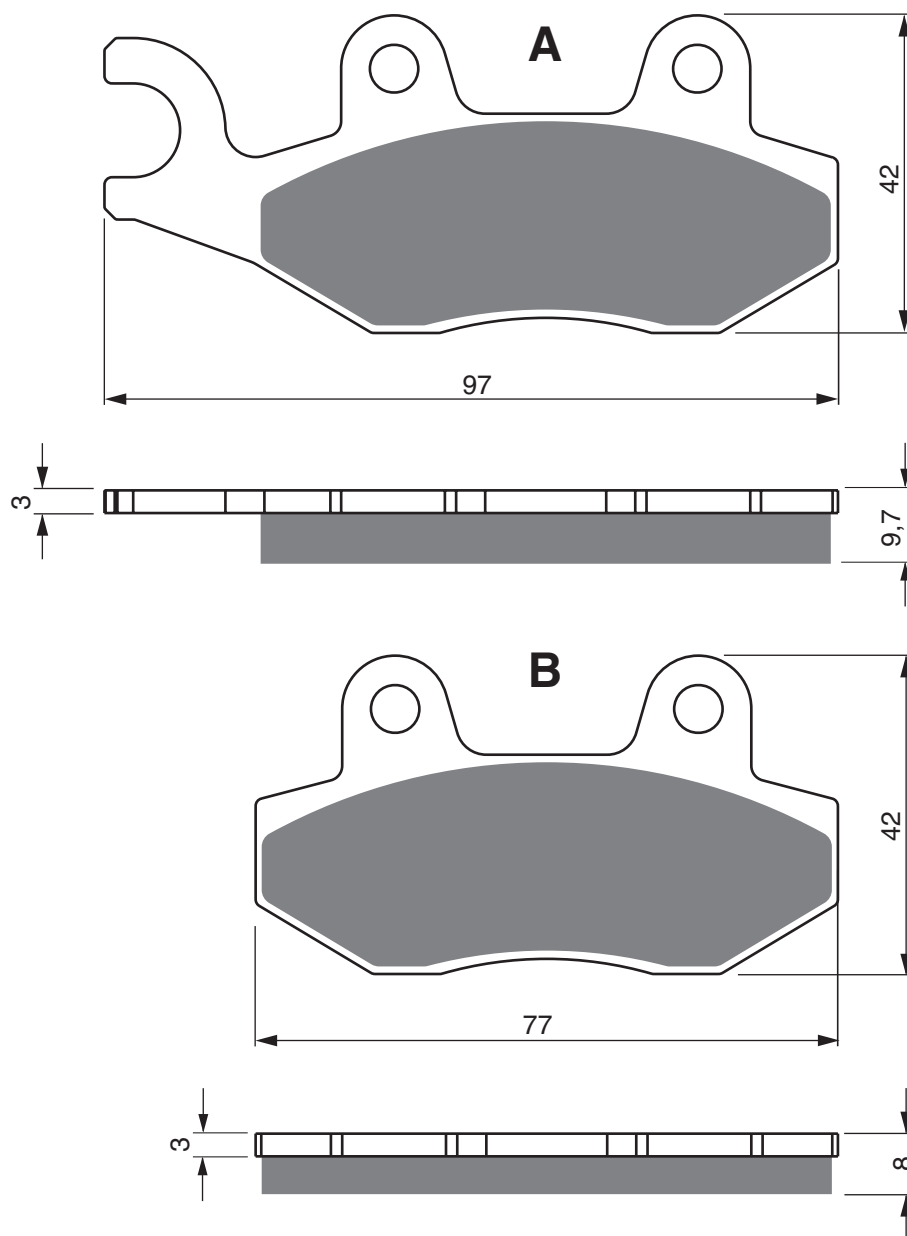

EQUIVALENTS OEM

4C8 W0045 00

107 A225 40

PART NUMBER

247

AD

S3

S33
RACING