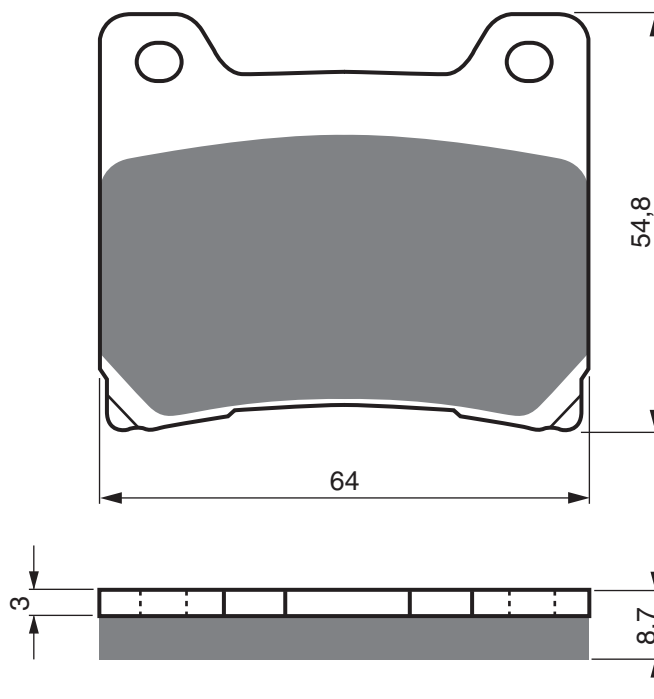

Disc Brake Pads

PART NUMBER

015

AD

S3

**S33
RACING**

NORTON

	Commander (Rotary)	1990 - 1990	FL	RR
--	--------------------	-------------	----	----