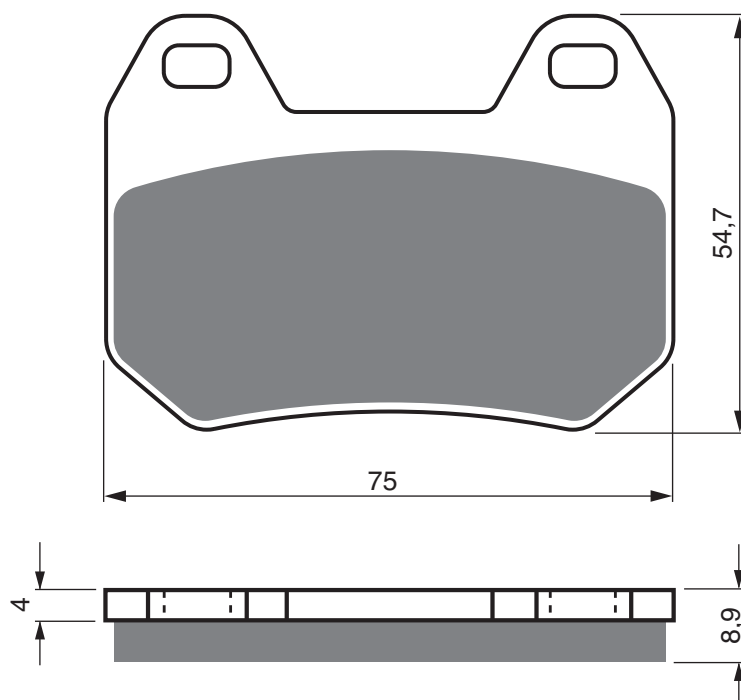

PART NUMBER

195

AD

S3

**S33
RACING**

BMW

K	1 200	LT (Integral ABS & STD ABS Models)	1997 - 2000	RR
K	1 200	LT (Evo-Integral ABS/Disc Has Loose Bobbins)	2000 - 2007	RR
K	1 200	LT (Evo integral ABS/Disc Has fixed bobbins)	2008 - 2009	RR
R	1 200	CL	2002 - 2004	RR

EQUIVALENTS OEM

34 21 7 671 246	34 21 7 657 492	34 21 7 680 374	34 21 7 680 375	34 21 2 333 337