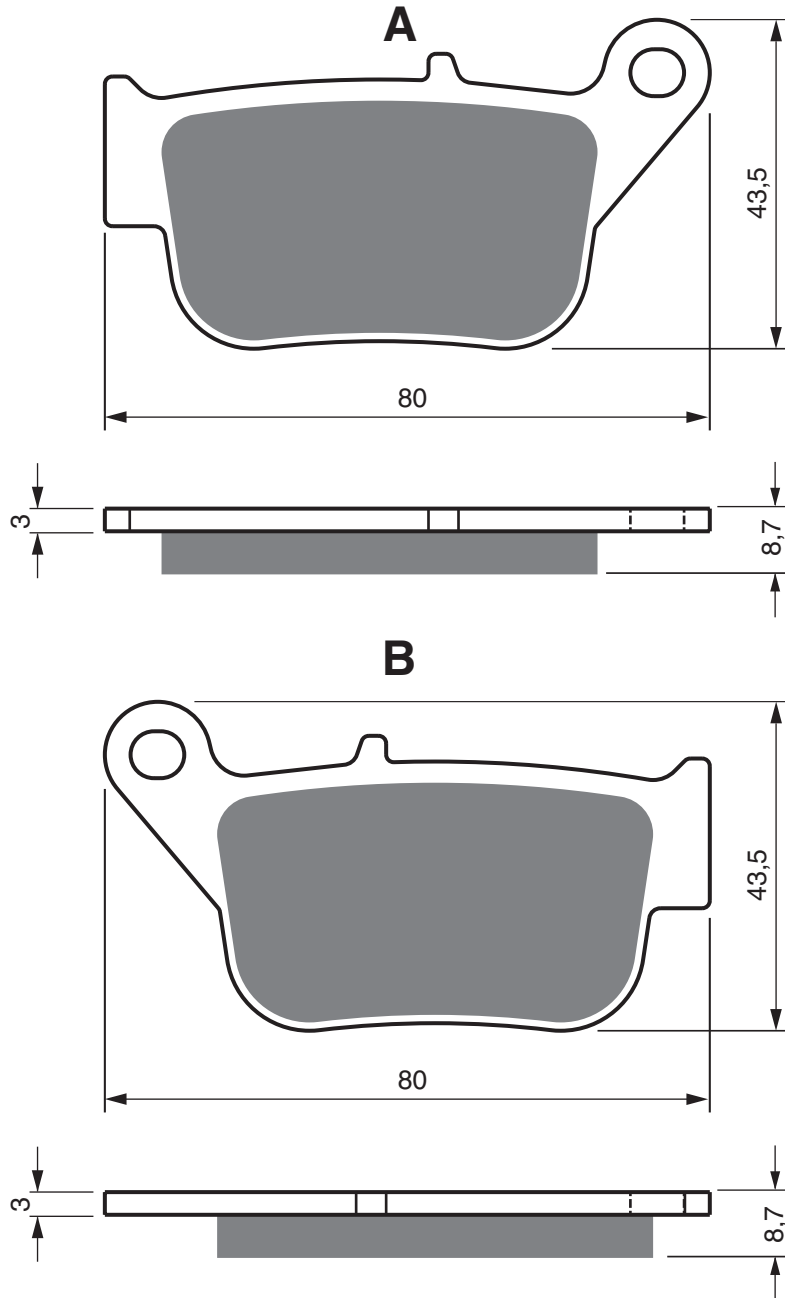

PART NUMBER

348

AD

S3

**S33
RACING**

YAMAHA

X-MAX	250	(2DL/Non ABS/HengTong R-Caliper)	2014 - 2016	RR
YP	250	R X-MAX (2DL / Non ABS / Heng Tong R-Caliper)	2014 - 2016	RR

EQUIVALENTS OEM

2DL F5811 00

Disc Brake Pads