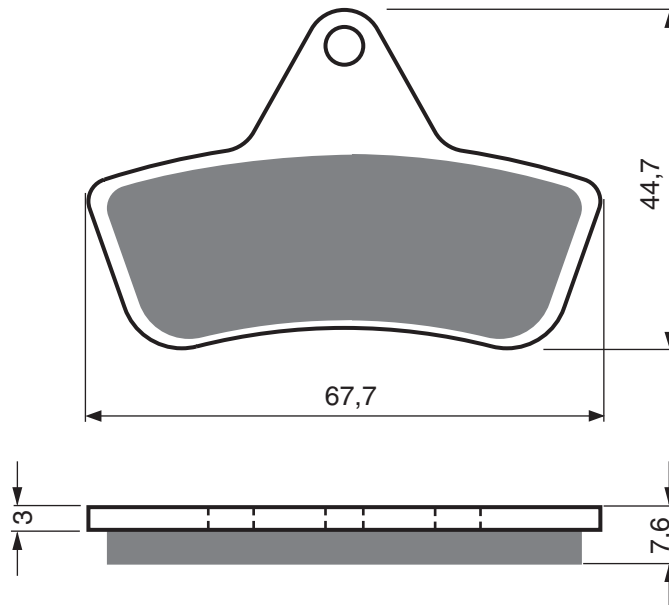

PART NUMBER

232

AD

K1

K5

S3

ARCTIC CAT

	Bear Cat	1996 - 1997	RR
	Most Models	1996 - 2004	FL RR
250	2x4	1999 - 2004	FL FR RR
250	4x4	2000 - 2004	FL FR RR
300	Arctic Cat 2x4	1998 - 2004	FL FR RR
300	Arctic Cat 4x4	1998 - 2004	FL FR RR
375	Arctic Cat 2x4/4x4	2002 - 2002	FL FR RR
400	Bear Cat 2x4/4x4	1998 - 2004	FL FR RR
454	Arctic Cat 4x4	1998 - 1998	FL FR RR
454	Bear Cat 2x4/4x4	1996 - 1997	FL FR RR
500	4x4 Utility	1998 - 2009	FL FR RR

LAVERDA

HP	125	Quasar	2004 - 2004	RR
HP	180	Quasar	2004 - 2004	RR
	400	Quasar 4x4	2004 - 2004	FL FR RR
	500	Quasar 4x4	2004 - 2004	FL FR RR
	500	Quasar 4x4 C	2004 - 2004	FL FR RR

MASSEY FERGUSON

MF	250	(2WD/4WD)	2004 - 2004	FL FR RR
MF	300	(2WD/4WD)	2004 - 2004	FL FR RR
MF	400	4WD	2004 - 2004	FL FR RR
MF	400	Auto 4WD	2004 - 2004	FL FR RR
MF	500	(Auto 4WD) TBX Auto	2004 - 2004	FL FR RR

WILWOOD

PS1 Caliper (Part # 150-4091K)

FL

EQUIVALENTS OEM

0502 019

0402 096

0402 494

0402 882