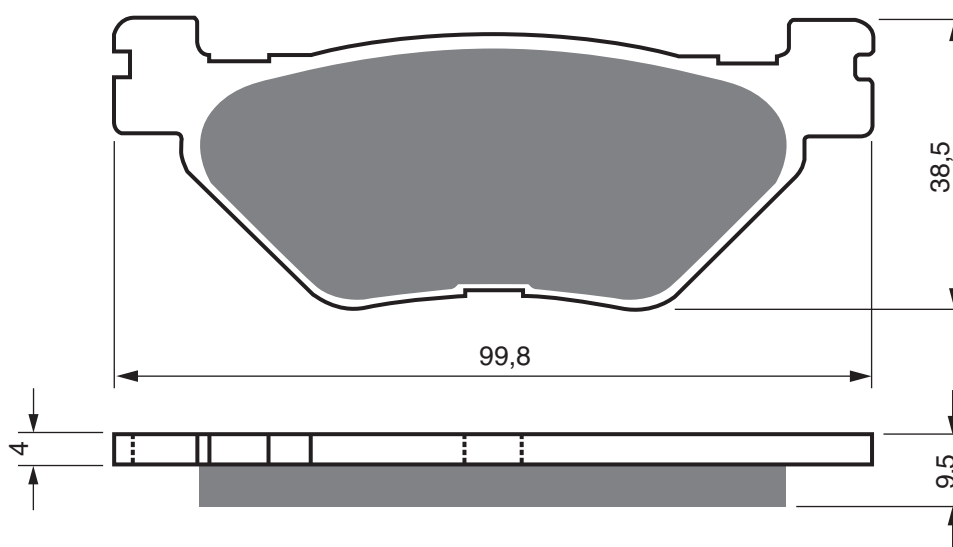

PART NUMBER

165

AD

S3

**S33
RACING**

YAMAHA

TDM	900	(2B0/ABS)	2005 - 2013	RR
TDM	900	(5PS/Non ABS)	2002 - 2014	RR
SCR	950	(XVS 950XR-A)	2017 - 2018	RR
XV	950	CU - XVS 950	2014 - 2016	RR
XV	950	R-XVS 950 (2DE/Remote Reservoir Rear Shocks]	2014 - 2020	RR
XV	950	Racer (Remote Reservoir Rear Shocks)	2015 - 2016	RR
XVS	950	(Non ABS/Standard rear shocks)	2014 - 2014	RR
XVS	950	A Midnight Star	2009 - 2013	RR
XT	1200	Z Super Tenere ABS/UBS Brake System	2010 - 2018	RR
XT	1200	ZE Super Tenere ABS/UBS Brake System	2014 - 2018	RR
XT	1200	ZE Super Tenere Raid Edition (ABS/UBS Brake system)	2018 - 2018	RR
FJR	1300	A (ABS)	2006 - 2009	RR
FJR	1300	A (ABS)	2010 - 2012	RR
FJR	1300	A (ABS)	2013 - 2020	RR
FJR	1300	A (ABS) (SVS-)	2003 - 2005	RR
FJR	1300	AE (Electronic Suspension Adjustment/USD Forks)	2014 - 2021	RR

FJR	1300	AS (ABS/Electric Shift)	2006 - 2009	RR
FJR	1300	AS (ABS/Electric Shift)	2010 - 2012	RR
FJR	1300	AS (ABS/Electric Shift)	2013 - 2020	RR
XVS	1300	A Midnight Star	2007 - 2016	RR
XVS	1300	ACFD Midnight Star/Casual Full Dresser (With Handlebar Fairing)	2014 - 2016	RR
XVS	1300	CU Custom	2014 - 2017	RR
XV	1700	PCR	2003 - 2005	RR
XV	1700	V-Max	2009 - 2021	RR
XV	1900	A Midnight Star	2006 - 2008	RR
XV	1900	A Midnight Star	2011 - 2013	RR
XV	1900	ACFD Midnight Star/Handlebar Fairing	2013 - 2016	RR
XV	1900	Raider SCL	2012 - 2012	RR
XV	1900	Roadliner	2006 - 2007	RR
XVS	1900	A (Midnight Star 3 Spring Clutch)	2011 - 2013	RR
XVS	1900	A (Midnight Star 3 spring clutch)	2013 - 2016	RR

EQUIVALENTS OEM

5JW W0046 00	5PS W0046 00	3P6 W0046 50	1D7 W0046 00	3D8 25806 00	1D7 25806 00

Disc Brake Pads