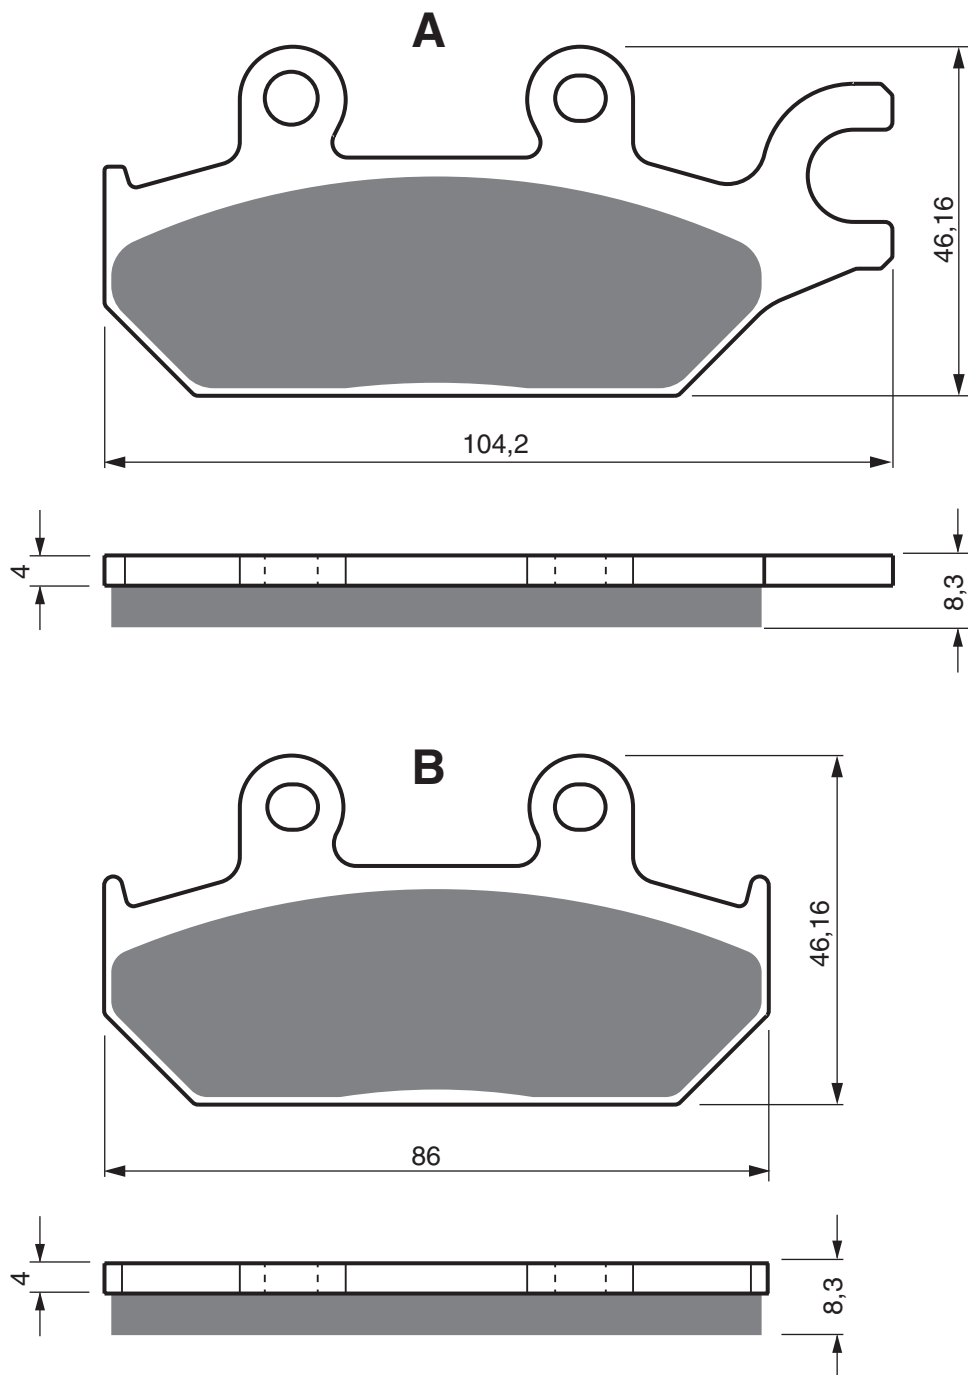

PART NUMBER

345

AD

K5

S3

S33
RACING

CAN-AM

1 000	Commander Max DPS/XT	2014 - 2017	FL
1 000	Commander R EFI	2018 - 2019	FL
1 000	Maverick Max	2016 - 2017	FL
1 000	Maverick Max STD/XRS/DPS	2015 - 2016	FL

YAMAHA

YXC	700	E Viking VI EPS (YXC700PF/PXG/PXH/PXJ)	2015 - 2018	FL
YXM	700	E Viking EPS COMO (YXM70VPHG)	2016 - 2016	FL
YXM	700	E Wolverine R (YXE70WPHG)	2016 - 2016	FL
YXM	700	ES - Viking EPS SE (YXM700PSE)	2014 - 2016	FL

EQUIVALENTS OEM

1XD25805

00705601149