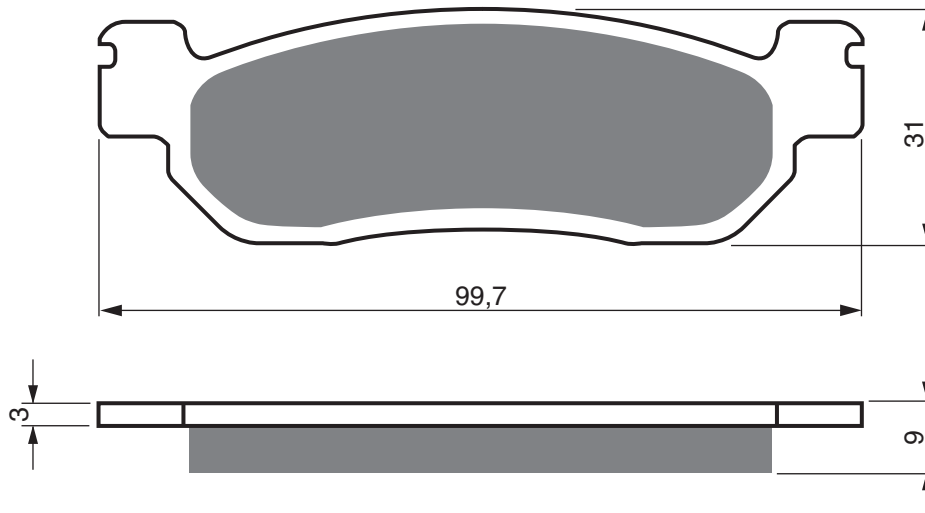

PART NUMBER

146

AD

S3

**S33
RACING**

ITALJET

125	/150 Jupiter	2002 - 2002	RR

LINHAI

125	/150 Monarch T	2006 - 2007	RR
300	Main Street (Scooter)	2007 - 2008	RR

MBK

YP	250 Skyliner (250 + ABS)	1998 - 2002	RR

YAMAHA

RZ	50 (5FC1/2)	2002 - 2002	FL
T	105 E (5ER1/2) Crypton R	1999 - 1999	FL
T	105 SE Crypton (5EA3)	2002 - 2002	FL
V	110 ZE/ZK/ZHE/ZHK/FIZR/FIZR Sport	1996 - 1996	FL
AT	115 Neo (Brasil) (2B81/2/3))	2005 - 2007	FL
AT	115 Neo CVT/Brasil (15S1)	2008 - 2008	FL
TW	125 (5EK/5RS)	1999 - 2004	FL
XP	125 RA X-Max - IRON Max (ABS)	2016 - 2016	RR
YP	125 R (X-Max - ABS) (39D2/Nissin F/Caliper)	2011 - 2017	RR
YP	125 X-Max Business (ABS)	2011 - 2011	RR
DT	175	2000 - 2000	FL

TW	200 (2JL/4CS1-6/5LB1/2)	1991 - 2002	FL
ST	225 Bronco (5BT)	1997 - 1997	FL
TW	225 E (5VC1/2)	2002 - 2003	FL
XT	225 Serow	2005 - 2005	FL
XT	225 WE (4JG5/6) Serrow	1997 - 1998	FL
VP	250 WX-City	2007 - 2016	RR
XG	250 Tricker (5XT1)	2004 - 2006	FL
XP	250 R X-MAC (ICO) (Brembo Front Caliper / Non ABS)	2005 - 2009	RR
XP	250 R X-Max (37P) (Nissan Front Caliper/Non ABS)	2010 - 2013	RR
XP	250 RA X-Max - Iron Max (ABS)	2016 - 2016	RR
XT	250 Serrow (3CS1/52)	2005 - 2008	FL
YP	250 DX/A Majesty	1998 - 2003	RR
YP	250 R (X-Max)	2005 - 2009	RR
YP	250 R X-Max (ABS)	2011 - 2016	RR
YP	250 R X-Max Sport	2011 - 2012	RR
XP	400 RA X-Max - Iron Max (ABS)	2016 - 2016	RR
YP	400 R X-Max (Non ABS)	2013 - 2016	RR
YP	400 RA X-Max (ABS)	2013 - 2018	RR
YZF	600 "R6"	1999 - 2002	RR

EQUIVALENTS OEM

4730480	4JG W0045 00	4US W0045 00	3C5 W0045 00	3C5 25805 00	3 YR W0045 00	37P W0046 00
5CG W0046 00	5CG W0046 20	5EK W0045 10	5EB W0046 00	5GM W0046 00	5PW W0046 50	5LB W0045 00
5XT W0045 00	1SD F591100					

Disc Brake Pads