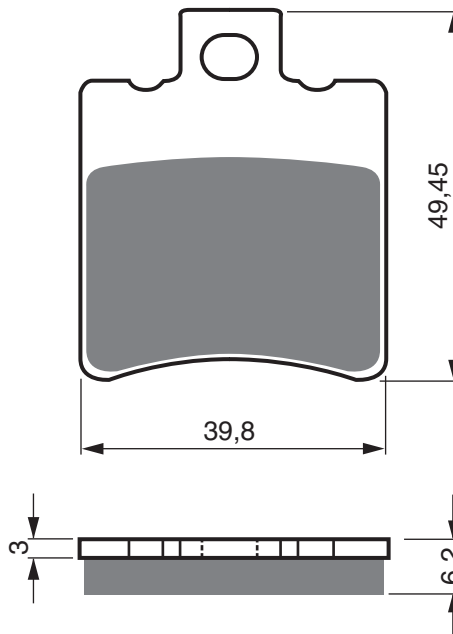

AD

S3

**S33
RACING**

AJP

PR3	125	Supermoto Pro	2010 - 2011	FL

APRILIA

		Amico (All Models)	1996 - 1998	FL
		Gulliver (All Models)	1995 - 1998	FL
		Rally A/C (All Models)	1995 - 2002	FL
		Rally L/C (All Models)	1996 - 2000	FL FR RR
		Sonic (All Models)	1998 - 2008	FL
50		Area S1	1998 - 2002	FL RR
50		Gulliver (All models)	1995 - 1998	FL
50		Habana/Habana Custom	1999 - 2002	FL
50		Mojito Custom (110mm Ø rear drum)	2004 - 2012	FL
50		Mojito Custom (120mm Ø rear drum)	1999 - 2003	FL
50		Mojito Retro (120mm Ø rear drum)	1999 - 2003	FL
50		Rally (All Models) A/C	1995 - 2002	FL
50		Rally (All Models) L/C	1996 - 2000	FL
50		Scarabeo (2T) (H2/HL) Front disc Model	1993 - 1997	FL
50		Scarabeo (2T) (PF0100) (Rear Drum Model)	1998 - 1999	FL
50		Scarabeo (2T) (Rear disc model) (PFG00/TH000)	2000 - 2005	FL RR
50		Scarabeo (2T) Rear Disc Model) (PF0100)	1998 - 1999	FL
50		Scarabeo (4T) (TG000)	2002 - 2006	FL
50		Scarabeo (4T) (TGA00/TGB00)	2006 - 2009	FL
50		Scarabeo Ditech (2T) (SCA00)	2002 - 2006	FL
50		Scarabeo Street (2T) (TH00/THE00)	2005 - 2009	FL
50		Sonic (All Models)	1998 - 2008	FL
50		Scarabeo (2T) (Rear drum model) (PFG00/TH000)	2000 - 2005	FL
SR	50	(LC)	1994 - 1996	FL
SR	50	A/C (GP/LB/LF)	1993 - 1996	FL
SR	50	Ditech (LC)(RLD100)	2002 - 2003	FL
SR	50	H20 (Ditech) (RLA1/RLB1)	2000 - 2003	FL
SR	50	R Factory (LC/2T)(VFB00/VFD00)	2004 - 2018	FL
SR	50	R SBK Alitalia (Replica) (LC)	2010 - 2011	FL
SR	50	Stealth/Racing (LC) (MZC0)	1997 - 1999	FL RR
SR	50	Street (LC/2T) (TE00/TEA00)	2003 - 2015	FL
SR	50	WWW (A/C) (LYH100)	1997 - 2001	FL
	125	Leonardo	1996 - 1998	FL RR
	150	Leonardo	1997 - 1998	FL

ATALA

		Hacker	1997 - 1997	FL
		Hacker LC	1997 - 1997	FL
		Hacker Racing	1997 - 1997	FL
AT10	50	Byte	1997 - 2000	FL

BENELLI

491		All rear drum models	1998 - 2004	FL
491		Scooter (all rear disc models)	1999 - 2004	FL RR
50		Mala (2T)	2013 - 2013	FL
50		Naked	2002 - 2003	FL
50		Pepe (4T) (7 spoke cast wheels)	2012 - 2016	FL
50		Pepe (2T) (7 spoke cast wheels)	1999 - 2001	FL
50		Pepe (5 spoke cast wheel) (2T)	2010 - 2014	FL
50		Pepe Classic (7 spoke cast wheels) (2T)	2007 - 2014	FL
50		Pepe LX (7 spoke cast wheels) (2T)	2003 - 2009	FL
K2	50	Scooter	1998 - 2001	FL RR
	100	Naked	2002 - 2002	FL
	100	Pepe LX	1999 - 2002	FL
K2	100		1999 - 2001	FL
	125	Adiva	2001 - 2004	FL
	125	Velvet	1999 - 2007	FL RR
	150	Adiva	2001 - 2004	FL
	150	Velvet	1999 - 2007	FL RR

BETA

50		Ark (A/C Models)	1996 - 2014	FL
50		Ark (LC Models)	1997 - 2014	FL RR
50		Quadra	1997 - 2002	FL
50		Tempo	1998 - 2002	FL

CAGIVA

50		Nuvola	2000 - 2000	FL
125		Nuvola	2000 - 2000	FL

GARELLI

50		FLO		FL
250		Skyнет	2002 - 2002	RR
400		Skyнет	2002 - 2002	RR

GENERIC

50		Onyx (2T/4T)	2010 - 2018	FL
50		Pandora (2T/4T)	2013 - 2018	FL

Disc Brake Pads