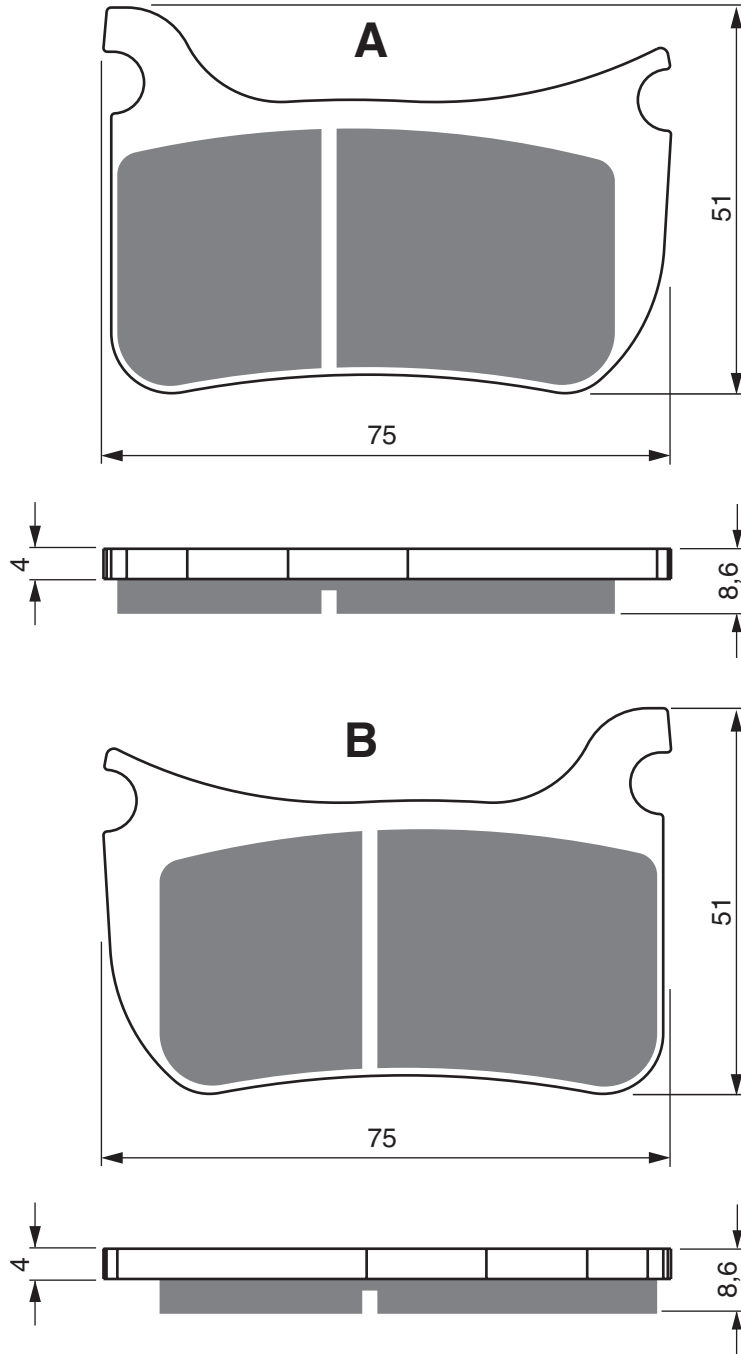

PART NUMBER

276

AD

S3

GP5

GP6

GP7

GPR

FOR BERINGER

R 4 Radial Piston Caliper

FL

Disc Brake Pads