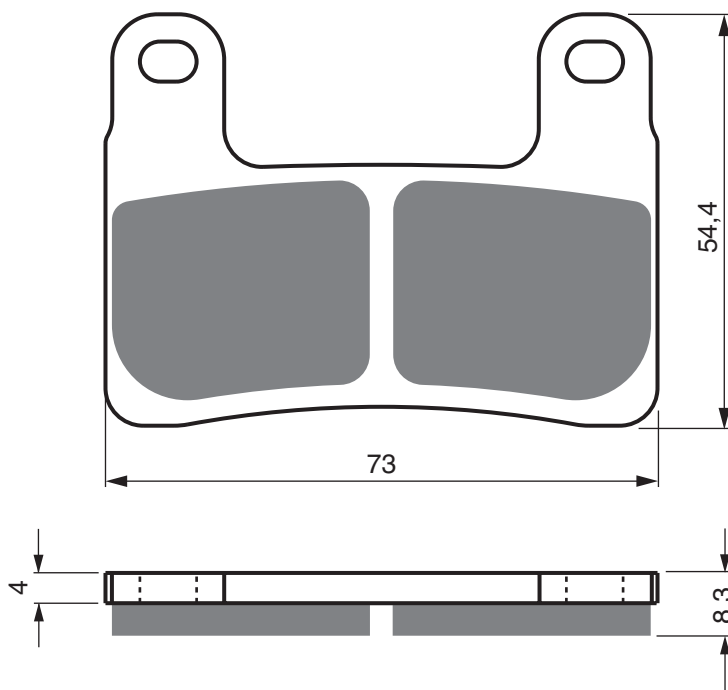

AD

S3

S33
RACING

PART NUMBER

397

BMW

S	1 000	R	2018 - 2020	FL	FR
S	1 000	RR	2018 - 2020	FL	FR
S	1 000	RR M Sport	2018 - 2020	FL	FR
S	1 000	RR Sport	2018 - 2020	FL	FR
S	1 000	XR	2019 - 2021	FL	FR
R	1 250	GS (Disc has fixed bobbins)	2019 - 2020	FL	FR
R	1 250	GS Exclusive TE (Disc has fixed bobbins)	2019 - 2021	FL	FR
R	1 250	GS Rallye (Disc has fixed bobbins)	2019 - 2021	FL	FR
R	1 250	GS Rallye TE (Disc has fixed bobbins)	2019 - 2020	FL	FR
R	1 250	GS TE (Disc has fixed bobbins)	2019 - 2020	FL	FR
R	1 250	RT (Disc has fixed bobbins)	2019 - 2021	FL	FR
R	1 250	RT LE (Disc has fixed bobbins)	2019 - 2021	FL	FR
R	1 250	RT SE (Disc has fixed bobbins)	2019 - 2021	FL	FR

EQUIVALENTS OEM

34 118 405104