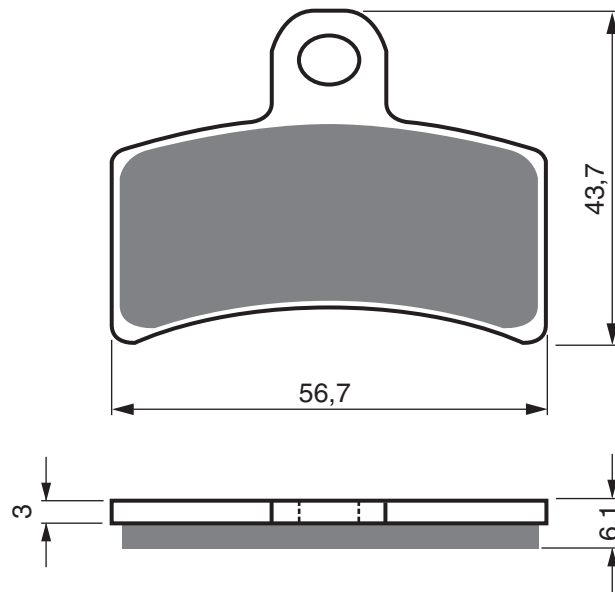

PART NUMBER

143

AD   **K1**   **K5**   **S3**

GAS GAS

TXE	Electric Bike	2020 - 2020	FL	RR
EC	50	2005 - 2005	RR	
EC	50 Boy	2001 - 2004	FL	RR
EC	50 Rookie	2001 - 2004	RR	
MC	50 Cross	2006 - 2006	FL	
SM	50	2005 - 2005	RR	
SM	50 Rookie	2001 - 2004	RR	
TXT	50	2001 - 2002	FL	RR
TXT	50 Boy	2001 - 2001	FL	RR
TXT	80	2001 - 2002	FL	RR
TXT	80 (Rookie)	2002 - 2003	FL	RR
TXT	125 Pampera	2004 - 2004	RR	
TXT	125	1999 - 2003	FL	RR
TXT	125 Racing (2T)	2021 - 2021	FL	
TXT	125 GP (2T)	2020 - 2020	FL	

TXT	200	1999 - 2003	FL	RR
TXT	249	1999 - 2003	FL	RR
	250 Pampera	2002 - 2002	RR	
	250 Pampera	2004 - 2004	RR	
TXT	250 Racing (2T)	2021 - 2021	FL	
TXT	250 GP (2T)	2020 - 2020	FL	
TXT	270	1999 - 2003	FL	RR
	280 Pampera	2004 - 2004	RR	
TXT	280	1999 - 2003	FL	RR
TXT	280 Racing (2T)	2021 - 2021	FL	
TXT	280 GP (2T)	2020 - 2020	FL	
TXT	280 Boy	2001 - 2001	FL	RR
TXT	300 Racing (2T)	2021 - 2021	FL	
TXT	300 GP (2T)	2020 - 2020	FL	
TXT	321	1999 - 2003	FL	RR

EQUIVALENTS OEM

BT-27922065   BT-280022065

Disc Brake Pads