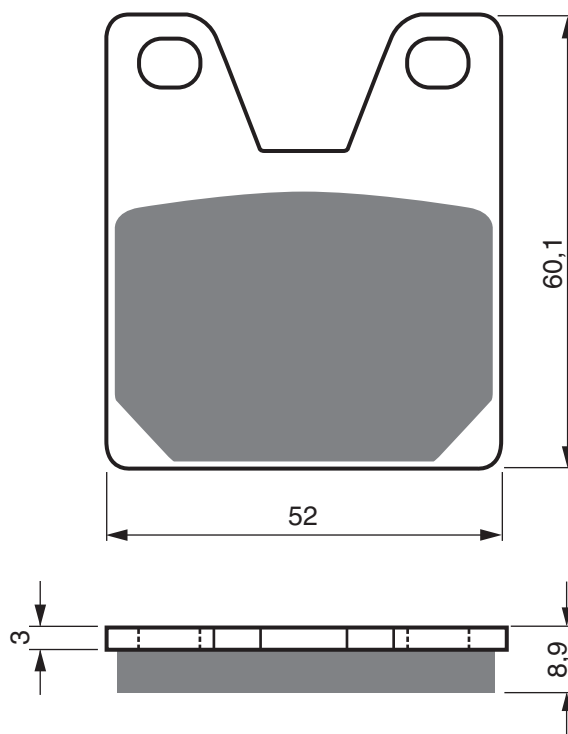

PART NUMBER

169

AD

S3

S33
RACING

GP5

GP6

GP7

YAMAHA

X	100	SR Jet Sport	2006 - 2015	FL
YZF	750	R7 "0W02" (Road version) (5FL1)	1999 - 2001	RR
YZF	1 000	R1	1998 - 2000	RR
XJR	1 300	5EA9/5EAG (298mm front disc)	2000 - 2000	RR

EQUIVALENTS OEM

4XV W0046 00

4XV W0046 10

5EA W0046 50

5FL W0046 50