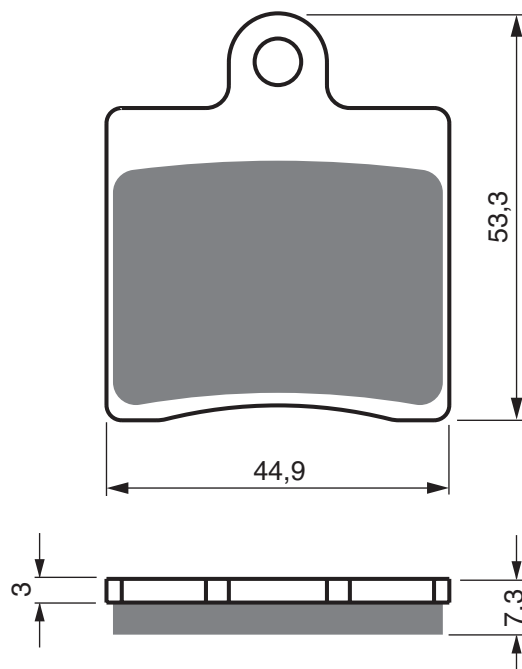

AD

S3

PART NUMBER

367

1 set = 4 pcs

DAELIM

S1	125	(SL125)	2007 - 2014	FL
S3	125	(SV 125)	2010 - 2011	FL
S3	125	(SV125)	2012 - 2014	FL
SL	125	Otello Fi	2007 - 2009	FL
SN	125	B-Bone	2009 - 2014	FL
SQ	125	S2 Freewing	2007 - 2009	FL
S3	250	(SV 250)	2012 - 2014	FL

EQUIVALENTS OEM

45105 SZ1 0100