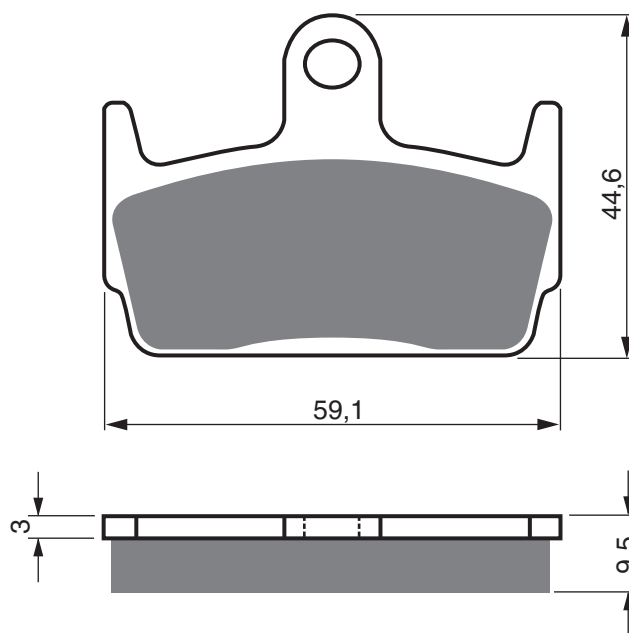

PART NUMBER

131

AD

S3

HONDA

SZX	50	(X8R-S) SW/SX/SY/S1 "Supersport Scooter"	1998 - 2004	RR
SZX	50	(X8R-X) XW/XX/XY/X1 "Cross Sport Scooter"	1998 - 2004	RR

KYMCO

	50	Sniper DD (PR50BB)	1994 - 1996	RR
	150	Heroism (SE30AD)	1995 - 1997	RR

SYM

SR	50	Jet Sport X	2006 - 2015	RR

EQUIVALENTS OEM

06435 GCM 900	06435 GCM 902	43105 KBF 3050 MZ	43105 KBF 9000	45105 TFA 000 A