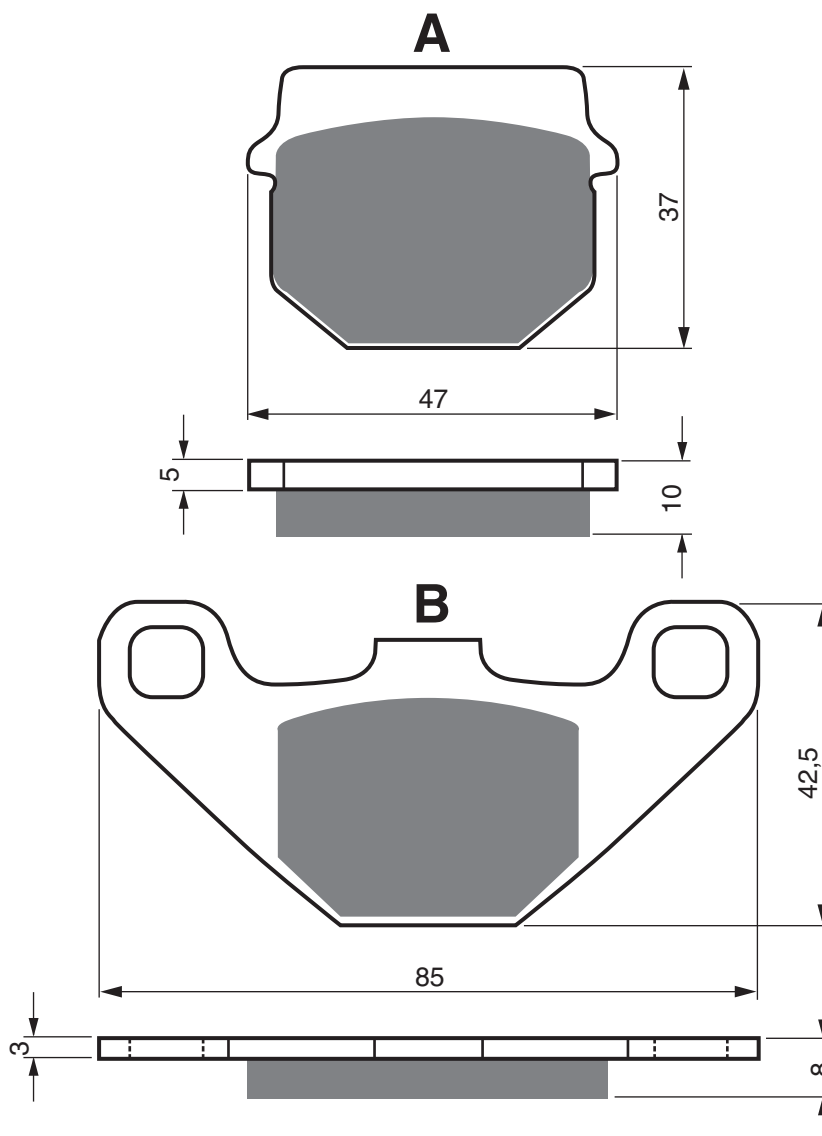

PART NUMBER

042

AD

K1

K5

K5-LX

S3

S33
RACING

EASY RIDER

50	Easy Rider	1999 - 1999	FL

GILERA

50	Stalker	2003 - 2011	FL

GOES

G	90	XS	2010 - 2013	RR
G	225	S	2012 - 2013	FL

HONDA

MB	80	(MB8) (HC01/C029)	1980 - 1980	FL
M CX	80	(HC05/C940)	1982 - 1982	FL

KAWASAKI

KSR1	50	(KMX50 B1/B2)	1990 - 1991	FL
KSR II	80	(KMX 80 B1/B2)	1990 - 1991	FL

KEEWAY

25	/50 Matrix	2006 - 2006	FL

KREIDLER

50	Florett	1999 - 2011	FL

PEUGEOT

50	Buxy (Hengtong cal.)	1994 - 1994	FL

PIAGGIO VESPA

NRG	50	Power DD	2006 - 2018	FL
NRG	50	Power DT	2005 - 2015	FL
NRG	50	Pure Jet	2006 - 2009	FL
NRG	50	Silver Bullet	2010 - 2010	FL

SCARABEO

50	(4T/4V)	2010 - 2015	FL
50	Net (4T/4V)	2010 - 2011	FL
50	Street (2T)	2010 - 2015	FL
100	(4T)	2010 - 2014	FL

SIAM

50	Mat	1997 - 1997	FL
100	Mat	1997 - 1997	FL

SMC

50	Easy Rider	1997 - 1997	FL

STOMP MINI MOTO

KZ	140	F	FL
KZR	140	F	FL
Z	140	F	FL

SUZUKI

AN	125	HK5	2006 - 2008	FL

EQUIVALENTS OEM

497417	647171	59300 37810	59302 20820

Disc Brake Pads