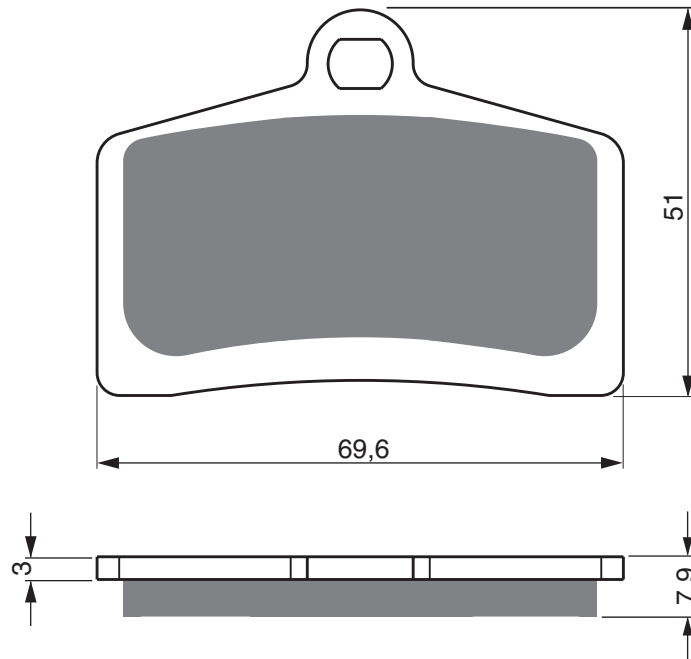

PART NUMBER

233

AD

S3

**S33
RACING**

APRILIA

RS-4	50	(4T) (AJP rear caliper)	2011 - 2014	FL
	125	Tuono (ABS)	2017 - 2020	FL
RS	125	(4T)	2017 - 2018	FL
RS	125	GP Replica (4T)	2018 - 2020	FL
RS4	125	(4T) (AJP Calipers)	2011 - 2020	FL

BLATA

	125	Enduro	2007 - 2008	FL
	125	Motard	2007 - 2008	FL

CONTI

RX	356	V3 (12" wheels)	2005 - 2006	FL
RX	356	V3 (17" wheels)	2005 - 2006	FL

DERBI

GPR	50	2T (41 mm Forks/218mm R/Disc/Radial Caliper)	2009 - 2011	FL
GP1	125	Racing (Low seat/Radial Caliper / 6 bolt disc fixing)	2007 - 2009	FL
GPR	125	(4T) 4V	2009 - 2014	FL
GPR	125	Nude (Radial Caliper) (2T)	2004 - 2008	FL
GPR	125	Racing (Radial Caliper) (2T)	2004 - 2007	FL
GP1	250	Racing (Low seat/Radial caliper 6 bolt disc fixing)	2007 - 2009	FL

EXCELSIOR-HENDERSON

	1 386	Deadwood Special	2000 - 2000	FL RR
	1 386	Super X all models	1999 - 1999	FL RR

GILERA

SC	125		2006 - 2007	FL

METRAKIT

	125	Pre GP	2009 - 2009	FL

MOTORHISPANIA

KN2	50		2012 - 2013	FL
RX	50	R	2008 - 2014	FL
KN1	125	AC/LC	2009 - 2014	FL
KN2	125	(125/4T)	2012 - 2014	FL
LC	125	Hard Road SM	2012 - 2012	FL
MH7	125	Naked (Air cooled/Liquid cooled)	2008 - 2014	FL
RX	125	R	2008 - 2014	FL

PEUGEOT

NK7	50	Naked	2009 - 2012	FL
XR7	50	(2T)	2008 - 2012	FL

TOMOS

SM	125	F (Rad.cal.)	2006 - 2008	FL

EQUIVALENTS OEM

00H01201221	810K5804	866687	8044220	864580