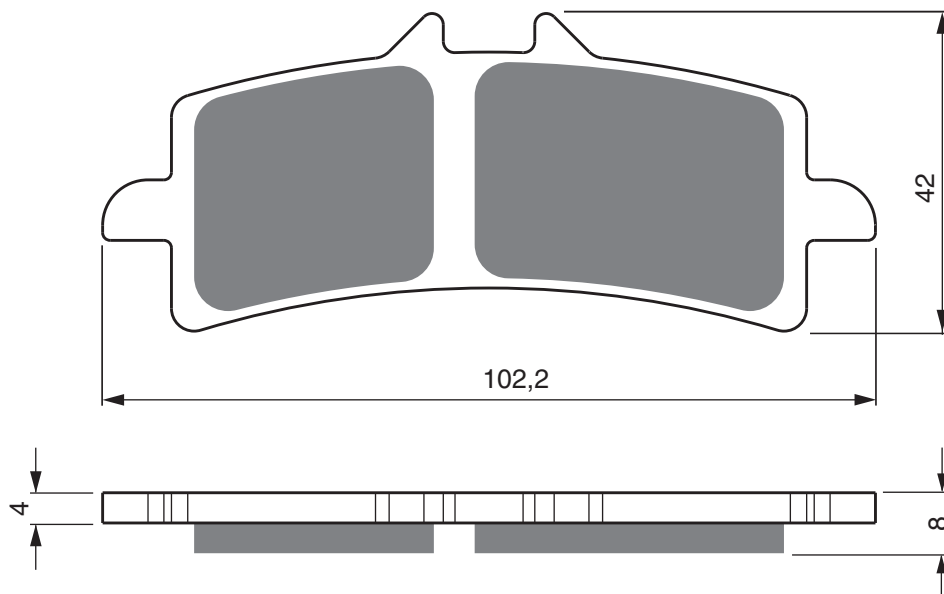

PART NUMBER

258

AD

S3

**S33
RACING**

GP5

GP6

GP7

GPR

APRILIA

RSV4	1 000	Factory	2009 - 2010	FL	FR
RSV4	1 000	Factory APRC	2011 - 2013	FL	FR
RSV4	1 000	Factory APRC ABS	2013 - 2014	FL	FR
RSV4	1 000	R	2010 - 2010	FL	FR
RSV4	1 000	R APRC	2011 - 2013	FL	FR
RSV4	1 000	R APRC ABS	2013 - 2014	FL	FR
RSV4	1 000	RF	2015 - 2018	FL	FR
RSV4	1 000	RR	2015 - 2018	FL	FR
	1 100	Tuono Factory V4	2017 - 2018	FL	FR
	1 100	Tuono RR	2019 - 2020	FL	FR
	1 100	Tuono V4 Factory	2019 - 2021	FL	FR
RSV4	1 100	Factory	2019 - 2021	FL	FR
RSV4	1 100	RR	2019 - 2021	FL	FR

BENELLI

TNT	1 130	Tornado Naked Tre R	2013 - 2016	FL	FR

BIMOTA

DB8	1 078	SP	2012 - 2013	FL	FR
DB7	1 099		2009 - 2009	FL	FR
DB8	1 198		2010 - 2014	FL	FR
DB11	1 200	VLX	2012 - 2014	FL	FR

BMW

HP4			2013 - 2014	FL	FR
HP4		Carbon	2013 - 2014	FL	FR
HP4		Race	2019 - 2020	FL	FR
HP2	1 200	Sport (K29)	2008 - 2011	FL	FR

BREMBO RACING CALIPERS

	20 9883	Radial monobloc 100mm centres		FL	
	220B01010	Radial CNC caliper @ 108mm Spacing		FL	
	P4/34 (220 988 530)	100mm Radial Monobloc caliper		FL	
	P4/34 (220A39710)	108 mm Radial Monobloc caliper		FL	

DUCATI

	848	Evo (Monobloc front calipers)	2010 - 2013	FL	FR
	848	Evo Corse SE	2012 - 2013	FL	FR
	848	Evo Dark	2012 - 2012	FL	FR
RR	989	Desmosedici (D16RR)	2008 - 2008	FL	FR
	990	Supermoto R (SM-R)	2010 - 2011	FL	FR
	1 098		2007 - 2008	FL	FR
	1 098	R	2008 - 2009	FL	FR
	1 098	S	2007 - 2008	FL	FR
	1 098	S Tricolore	2007 - 2007	FL	FR
	1 100	EVO SP Hypermotard	2010 - 2012	FL	FR
	1 100	Hypermotard S	2008 - 2009	FL	FR
	1 100	Panigale V4 (1103cc)	2018 - 2021	FL	FR

	1 100	Panigale V4 S (1103cc)	2018 - 2021	FL	FR
	1 100	Panigale V4 SP (1103cc)	2021 - 2021	FL	FR
	1 100	Streetfighter (1099cc)	2009 - 2011	FL	FR
	1 100	Streetfighter S (1099cc)	2009 - 2013	FL	FR
	1 100	Streetfighter V4 S (1103cc)	2019 - 2020	FL	FR
	1 103	Streetfighter V4	2019 - 2021	FL	FR
	1 103	Streetfighter V4 S	2019 - 2021	FL	FR
	1 158	Multistrada V4S	2021 - 2021	FL	FR
	1 198		2009 - 2011	FL	FR
	1 198	R Corse	2010 - 2010	FL	FR
	1 198	S	2009 - 2010	FL	FR
	1 198	S Corse	2009 - 2010	FL	FR
	1 198	SP	2011 - 2011	FL	FR
	1 199	Panigale	2012 - 2013	FL	FR
	1 199	Panigale ABS	2012 - 2015	FL	FR
	1 199	Panigale R	2013 - 2016	FL	FR
	1 199	Panigale S ABS	2012 - 2015	FL	FR
	1 199	Panigale S Tricolore	2012 - 2013	FL	FR
	1 199	Superleggera	2014 - 2014	FL	FR
	1 200	Diavel ABS	2011 - 2018	FL	FR
	1 200	Diavel AMG	2011 - 2012	FL	FR
	1 200	Diavel Carbon ABS	2011 - 2019	FL	FR
	1 200	Diavel Chromo ABS	2012 - 2012	FL	FR
	1 200	Diavel Dark (ABS)	2013 - 2014	FL	FR
	1 200	Diavel Diesel	2017 - 2018	FL	FR
	1 200	Diavel Strada	2013 - 2014	FL	FR
	1 200	Monster R	2016 - 2018	FL	FR
	1 200	Monster S	2014 - 2021	FL	FR
	1 200	Monster Stripe	2015 - 2019	FL	FR
	1 200	Multistrada Touring	2015 - 2017	FL	FR
	1 200	S Multistrada	2015 - 2018	FL	FR
	1 200	S Multistrada D Air	2015 - 2017	FL	FR
	1 200	S Multistrada D Air DVT	2015 - 2017	FL	FR
	1 200	S Multistrada DVT	2015 - 2017	FL	FR
	1 200	S Multistrada Pikes Peak	2016 - 2017	FL	FR
	1 200	S Multistrada Touring	2015 - 2018	FL	FR
	1 260	Multistrada Enduro	2018 - 2020	FL	FR
	1 260	Multistrada S Grand Tour	2019 - 2020	FL	FR
	1 260	S Multistrada	2018 - 2020	FL	FR
	1 260	S Multistrada D Air	2018 - 2020	FL	FR
	1 260	S Multistrada Pikes Peak	2018 - 2020	FL	FR
	1 262	Diavel Diesel	2017 - 2018	FL	FR
	1 262	XDiavel S	2016 - 2021	FL	FR
	1 299	Panigale	2015 - 2018	FL	FR
	1 299	Panigale R	2015 - 2017	FL	FR