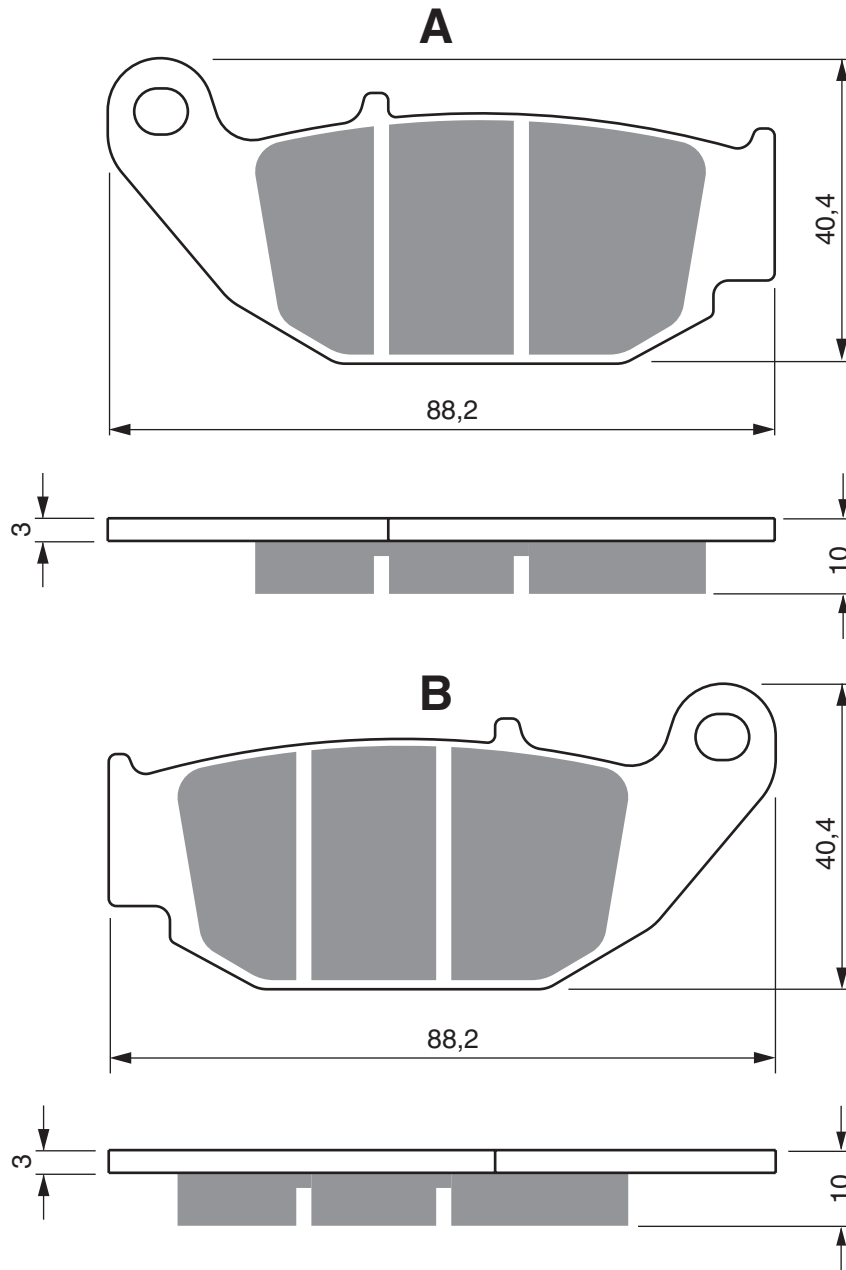

PART NUMBER

311

AD

S3

**S33
RACING**

BENELLI

BN	125		2018 - 2020	RR
TNT	135	Tornado Naked T (135cc)	2017 - 2020	RR
TNT	135	Tornado Naked T (135cc)	2018 - 2018	RR
TNT	200	Tornado Naked T (200cc)	2017 - 2018	RR

HONDA

CB	125	F	2017 - 2020	RR
CB	125	R	2018 - 2020	RR
CBR	125	RWB/RD/RD/RF/RG (5 Bolt Front Disc)	2011 - 2016	RR
MSX	125	AG/AH Grom (ABS)	2018 - 2020	RR
MSX	125	D/E/F/G/H Grom (Non ABS)	2013 - 2020	RR
CBF	150	MB/MC Unicorn (Cast Wheels)	2011 - 2012	RR
CRF	250	L (ABS)	2017 - 2021	RR

CRF	250	LD/LH	2013 - 2020	RR
CRF	250	ME Supermoto	2014 - 2016	RR
CRF	250	Rally (CRF 250 RL Rally Non ABS)	2017 - 2020	RR
CRF	250	Rally (CRF 250 RLA Rally ABS)	2017 - 2021	RR
CRF	300	L (ABS)	2020 - 2021	RR
CRF	300	Rally ABS	2020 - 2021	RR

SUZUKI

GSX-R	125	RLXL8/RLL8	2018 - 2020	RR
GSX-S	125	MLXL8/MLL8	2018 - 2020	RR
GSX-R	150	FRFAL7/FRZAL7	2017 - 2020	RR
GSX-R	150	RF-Q/RFX-Q	2017 - 2020	RR
GSX-R	150	RFL8/RFXL8/RFXL9	2018 - 2020	RR
GSX-S	150	MFL8/MFXL8/MFXL9	2018 - 2020	RR

EQUIVALENTS OEM

06435 KZZ 901	0635 K26 921	610164810	6910034890	06435 K98 E01