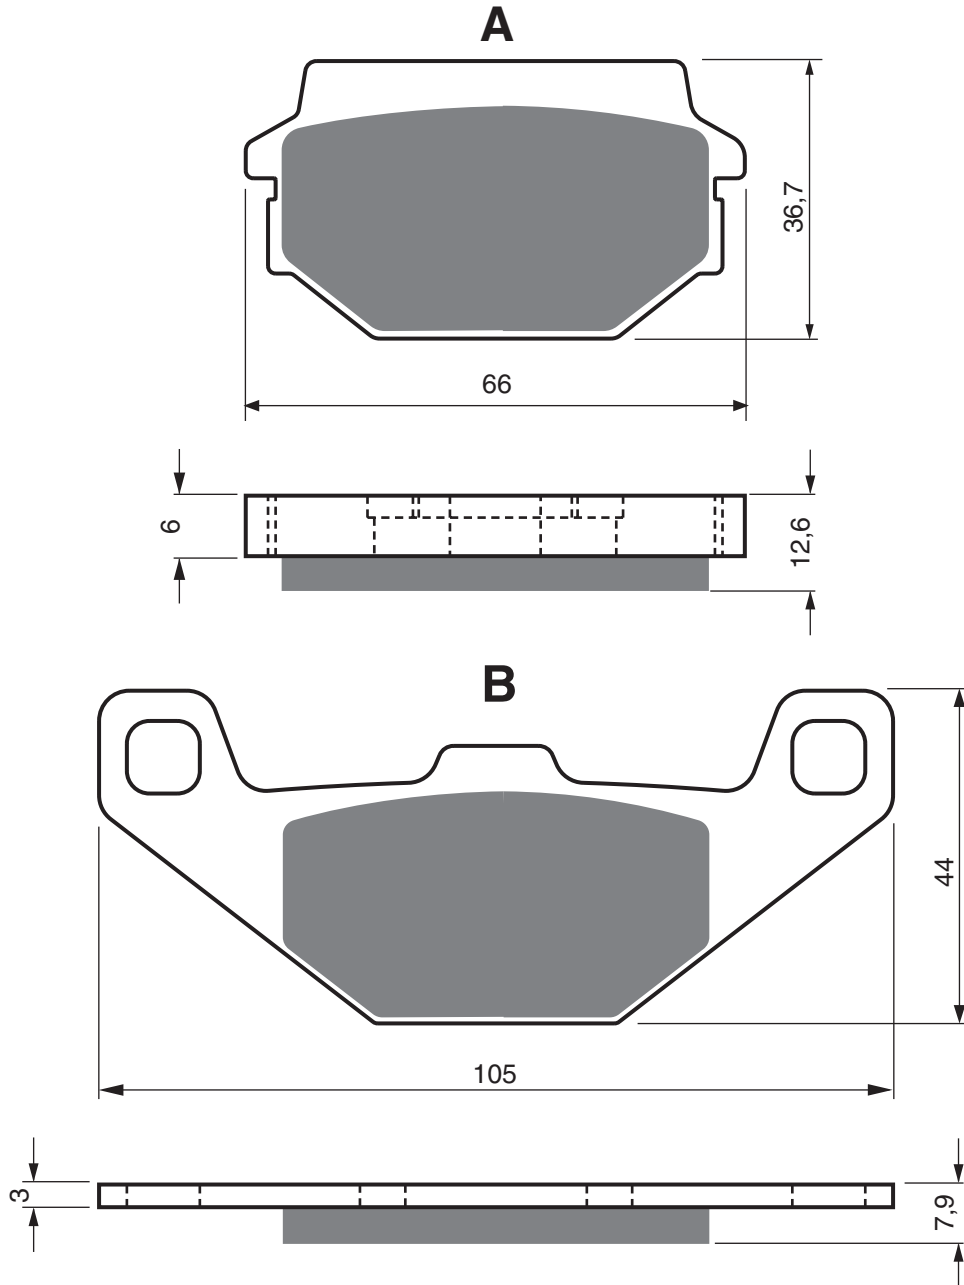

PART NUMBER

237

AD   **S3**

SYM

125	Husky	1999 - 2005	FL
CT 125		2003 - 2004	FL
150	Husky	1999 - 2005	FL

EQUIVALENTS OEM

45105 N02 001 A

Disc Brake Pads