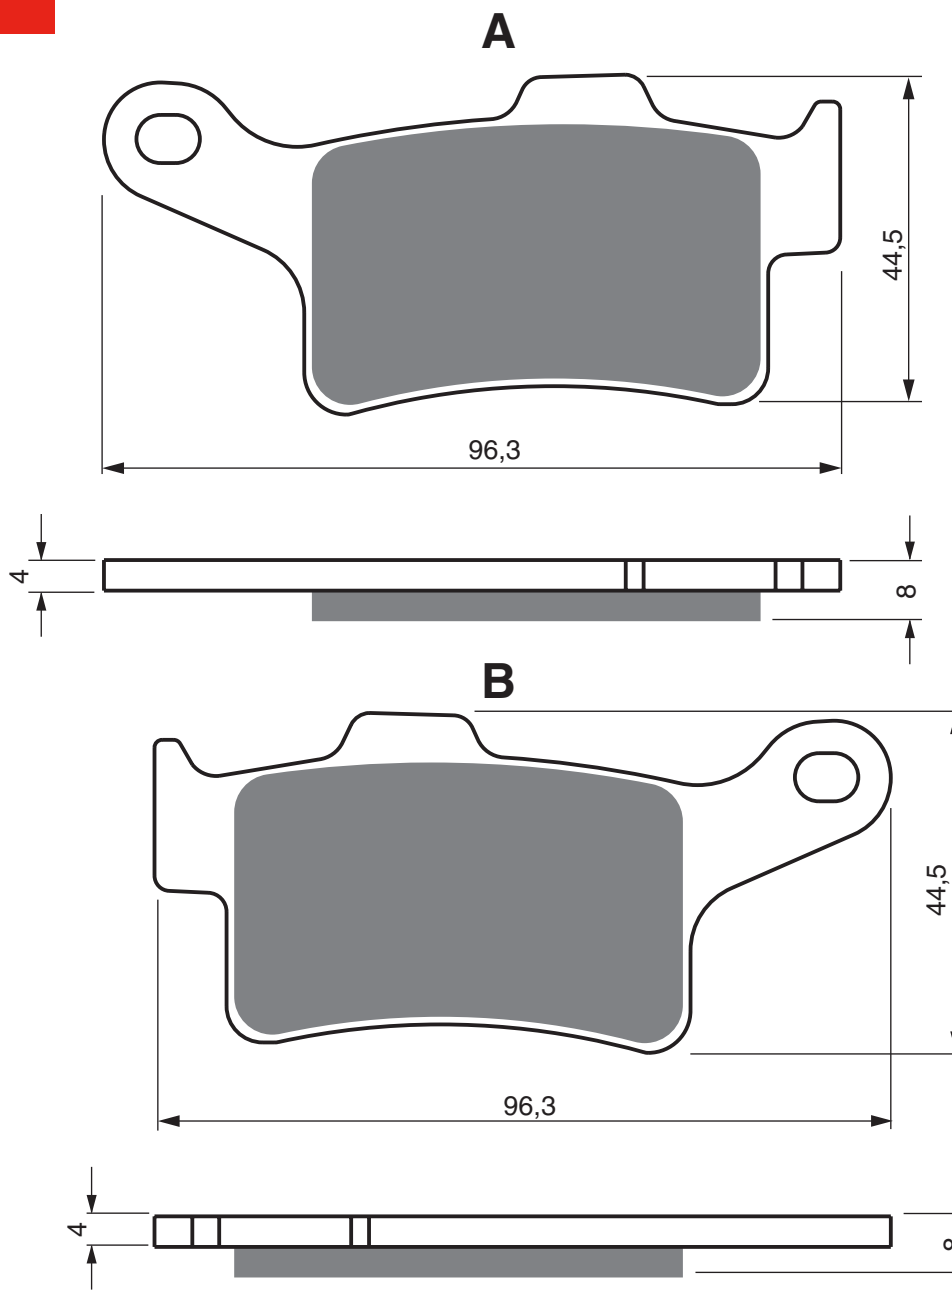

PART NUMBER

335

AD

K5

S3

S33
RACING

CAN-AM

Spyder F3 (SE6/SM6)	2015 - 2021	RR
Spyder F3 LTD	2016 - 2021	RR
Spyder F3-S (SE6/SM6)	2015 - 2021	RR
Spyder F3-S (Special Series)	2016 - 2021	RR
Spyder F3-T	2016 - 2021	RR
Spyder RS (Brembo Calipers)	2013 - 2016	RR
Spyder RS-S (Brembo Calipers)	2013 - 2016	RR

Spyder RT (3 cyl eng/6 speed)	2013 - 2017	RR
Spyder RT LTD (3 cyl eng/6 speed)	2013 - 2021	RR
Spyder RT-S (3 Cyl Eng/6 Speed)	2013 - 2015	RR
Spyder RT-S (Special Series)	2016 - 2017	RR
Spyder ST (Brembo calipers)	2013 - 2016	RR
Spyder ST LTD (Brembo calipers)	2013 - 2015	RR
Spyder ST-S (Brembo calipers)	2013 - 2016	RR
500 Spyder F3-S Daytona	2017 - 2017	RR

EQUIVALENTS OEM

219 800 239