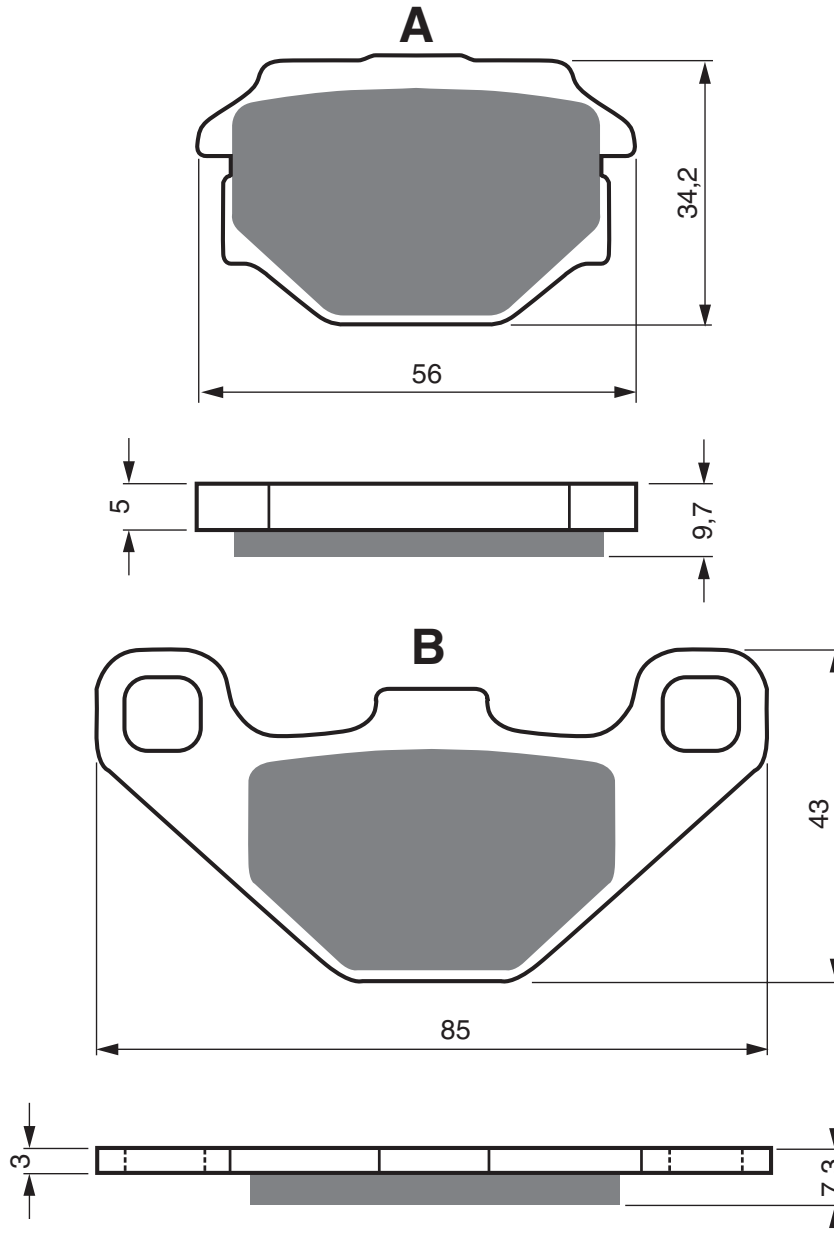

PART NUMBER

094

AD **K1** **K5** **S3**

APRILIA

125	Pegaso	1991 - 1991	RR
125	Pegaso KAT	1994 - 1995	RR
125	Tuareg Rally	1989 - 1989	RR
125	Tuareg Rally (L/M)	1990 - 1991	RR
ETX	125	1999 - 2001	RR
RX	125	1992 - 1999	RR
RX	125	2000 - 2001	RR
600	Pegaso	1991 - 1991	RR
600	Tuareg Wind	1989 - 1989	RR
650	Moto 6.5	1995 - 2001	RR
650	Pegaso	1991 - 1996	RR
650	Pegaso	1997 - 2000	RR

BETA

125	Jonathan	2002 - 2005	RR
350	Euro	2002 - 2002	RR

CAGIVA

W12	350	1992 - 1995	RR
W16	600	1994 - 1998	RR

FANTIC

50	Caballero Regularita Casa	2006 - 2009	RR
50	Caballero Supersei Motard	2006 - 2009	RR
50	Grinta	1995 - 2000	RR
50	Leader	1995 - 1995	RR
125	Caballero Regularita Casa	2007 - 2008	RR
125	Caballero Supersei Motard	2007 - 2009	RR

Disc Brake Pads