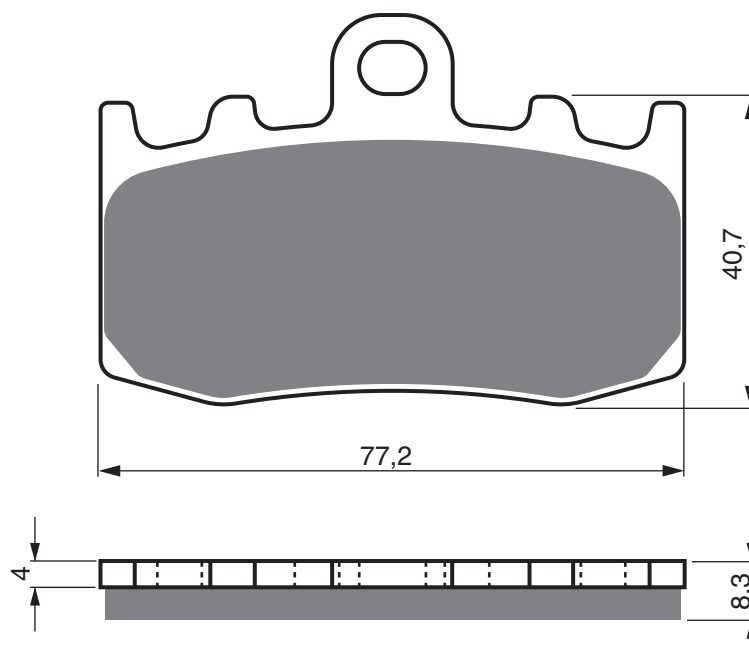

PART NUMBER

196

AD

S3

**S33
RACING**

GP5

GP6

GP7

BMW

R	850	RT	2006 - 2006	FL	FR
R	1 100	S (Non ABS)	2000 - 2003	FL	FR
R	1 150	RT (Integral ABS)	2000 - 2006	FL	FR
HP2	1 200	Megamoto (K25)	2007 - 2010	FL	FR
K	1 200	GT (K41) (2 pin rear pad) Disc Has loose bobbins	2003 - 2006	FL	FR
K	1 200	GT (K44) Disc Has fixed bobbins	2006 - 2008	FL	FR
K	1 200	RS (With & Without Integral ABS)	2001 - 2004	FL	FR
K	1 200	S (K40)	2005 - 2008	FL	FR
R	1 200	GS	2004 - 2007	FL	FR
R	1 200	GS (30 years GS)	2011 - 2011	FL	FR
R	1 200	GS (Cast wheel)	2010 - 2011	FL	FR
R	1 200	GS (K25/0307/Cast/Spoke wheel)	2002 - 2007	FL	FR
R	1 200	GS Adventure (30 years GS)	2011 - 2011	FL	FR
R	1 200	GS Adventure (K25/0382/Spoke Wheel)	2005 - 2007	FL	FR
R	1 200	GS Adventure (Spoke wheel)	2010 - 2013	FL	FR

R	1 200	GS Adventure / M (K25/0380/Spoke wheel)	2006 - 2009	FL	FR
R	1 200	GS Adventure Triple Black	2012 - 2012	FL	FR
R	1 200	GS Rallye (Spoke wheel)	2012 - 2012	FL	FR
R	1 200	GS Triple Black (Spoke wheel)	2011 - 2013	FL	FR
R	1 200	GS/M (K25/0303/Cast wheel)	2006 - 2009	FL	FR
R	1 200	RT (Disc has fixed bobbins)	2010 - 2013	FL	FR
R	1 200	RT (K26/0368/Brembo caliper)	2005 - 2009	FL	FR
R	1 200	RT SE (Disc has fixed bobbins)	2010 - 2013	FL	FR
R	1 200	S (K29/0366/Brembo caliper)	2006 - 2008	FL	FR
R	1 200	ST K28/0328	2003 - 2008	FL	FR
K	1 300	GT (Disc has fixed bobbins)	2009 - 2011	FL	FR
K	1 300	GT SE (Disc has fixed bobbins)	2010 - 2011	FL	FR
K	1 300	S (Fixed bobbins - Non & ABS Models)	2009 - 2015	FL	FR
K	1 300	S HP (Fixed bobbins - Non & ABS Models)	2012 - 2012	FL	FR
K	1 300	S Sport (Fixed bobbins - Non & ABS models)	2012 - 2015	FL	FR

EQUIVALENTS OEM

34 11 7 660 448   34 11 7 671 780   34 11 7 683 064   34 11 8 534 183