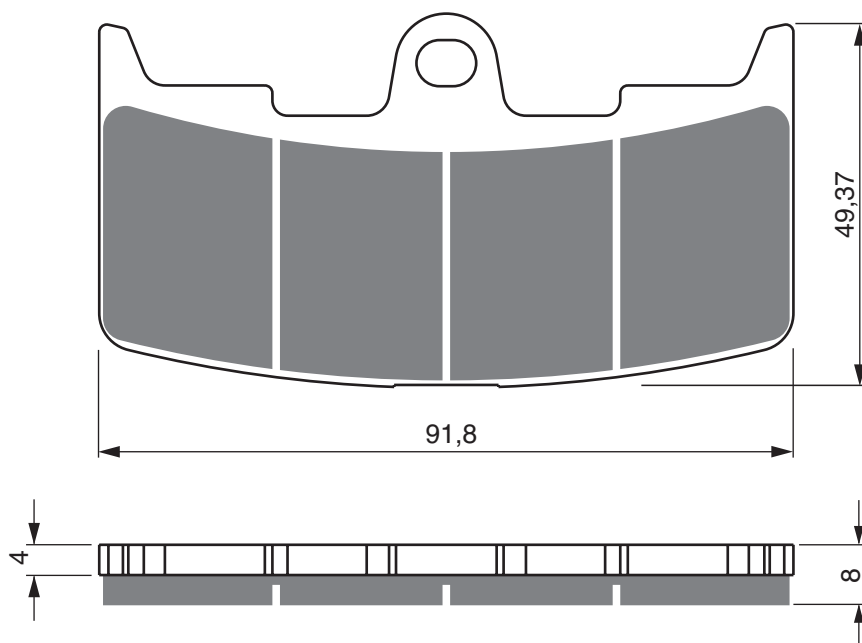

PART NUMBER

270

AD

S3

S33
RACING

GP5

GP6

GP7

BUELL

XB9R	984	Firebolt	2002 - 2007	FL
XB9S	984	Lightning	2003 - 2004	FL
XB9SX	984	Lightning	2008 - 2010	FL
XB9SX	984	Lightning City X	2005 - 2009	FL
XB12R	1200	Firebolt	2004 - 2008	FL
XB12S	1200	Lightning	2004 - 2008	FL
XB12SCG	1200	Lightning	2006 - 2008	FL
XB12SS	1200	Lightning Long	2006 - 2008	FL
XB12STT	1200	Lightning	2008 - 2008	FL
XB12STT	1200	Super TT	2007 - 2010	FL
XB12X	1200	Ulysses	2006 - 2010	FL
XT12XT	1200	Ulysses	2008 - 2010	FL

EQUIVALENTS OEM

H0300-02A8