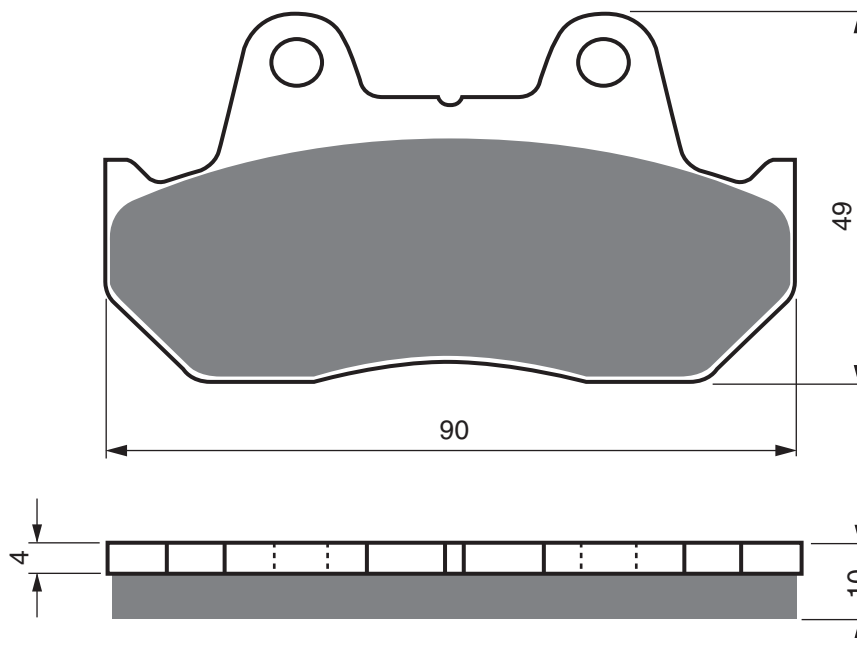

PART NUMBER

050

AD

S3

**S33
RACING**

HONDA

CB	125	TDC/TDE/TDJ	1983 - 1989	FL
CBX	125	F	1984 - 1984	FL
CBX	250	RSE	1984 - 1984	FL
NS	400	RF/RG	1985 - 1987	FL FR RR
CMX	450	CH/CJ Rebel	1987 - 1988	FL
CX	500	CC	1982 - 1982	FL FR
CX	500	EC	1982 - 1982	FL FR RR
CX	500	TCC "Turbo"	1983 - 1983	FL FR RR
FT	500	C	1982 - 1982	FL RR
GL	500	DC	1982 - 1982	FL FR
VF	500	FE/F2E/FF/F2F	1984 - 1985	FL FR RR
XBR	500	F/G/H/SJ	1985 - 1989	FL
XL	600	LMF/RMG/RMH	1985 - 1987	FL
XL	600	VH/VJ/NK Trans Alp	1987 - 1990	FL
CX	650	ED	1983 - 1983	RR

CX	650	TD Turbo	1983 - 1983	RR
CB	750	FC/F2C/FD/F2D	1983 - 1984	RR
CBX	750	FE	1984 - 1984	FL FR
VF	750	C Shadow	1983 - 1983	FL
VF	750	FD/FE	1983 - 1984	FL FR
VF	750	SC (V45 Sabre)	1982 - 1982	FL FR
XLV	750	R (RD/RF)	1983 - 1988	FL
CB	900	FB/F2B	1982 - 1985	RR
CB	900	FC/F2C/FD/F2D	1984 - 1985	FL FR RR
CBX	1 000	B/C	1981 - 1982	RR
VF	1 000	FE/FF/FG/F2F/F2G	1984 - 1986	FL FR
VF	1 000	RE/RF/RG	1984 - 1986	FL FR
CB	1 100	RBII/RCII/RDII	1980 - 1983	FL FR RR
GL	1 100	AD Goldwing Aspencade	1983 - 1983	RR
GL	1 100	C/DC Goldwing	1982 - 1982	RR

EQUIVALENTS OEM

06435 MT8 405	06455 MA3 405	451A0 MM9 670	431A0 MC7 024	431A0 MC7 305	451A0 MM9 670	43105 KE7 702
43105 MA3 004	43105 MA3 007	43105 MC7 004/007/024	43105 MC7 014	43105 MJ6 004	43105 MJ6 007	43105 MJ6 014
45105 MA6 671	45105 MB0 007	45105 MB0 008	45105 MB1 701	45105 MB1 702	45105 MC4 004	45105 MF2 670
45105 MJ1 672	45105 MK4 004	45105 MK6 671	45105 MK7 671	45105 MK7 672