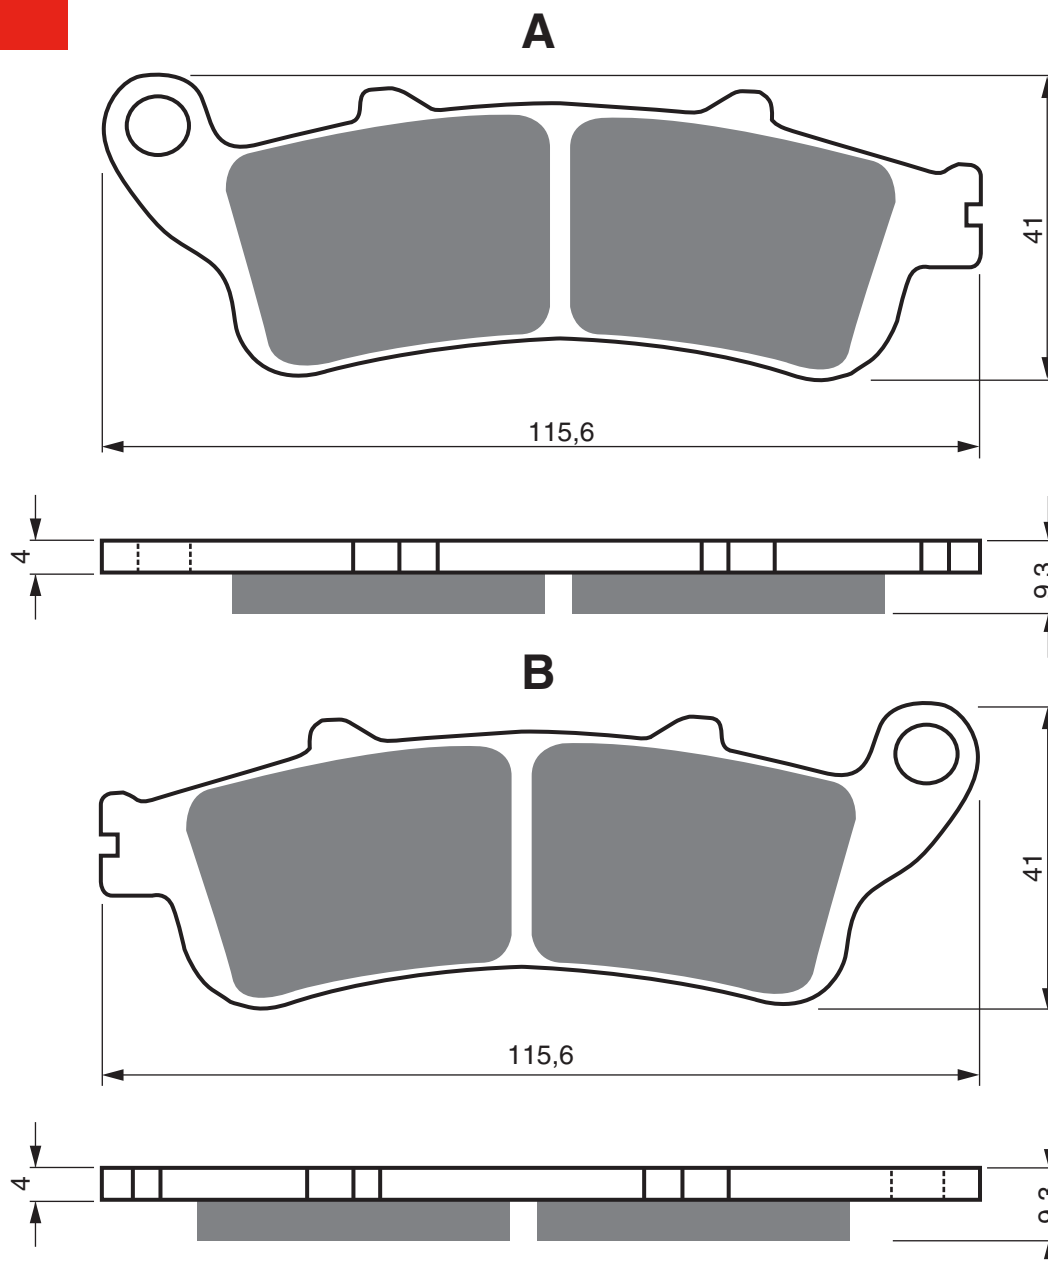

PART NUMBER

135

AD

S3

S33
RACING

GARELLI

250	Skynet	2002 - 2002	FL
400	Skynet	2002 - 2002	FL

HONDA

FES	125	W/Y/1/2 Pantheon	1998 - 2002	FL
FES	125	3/4/5 Pantheon	2003 - 2006	FL
FES	150	W/Y/1/2 Pantheon	1998 - 2002	FL
FES	150	3/4/5 Phantom	2003 - 2006	FL
FES	250	W/X Foresight	1998 - 1999	FL
FES	250	Y/1/2/5 Foresight	2000 - 2005	FL

EQUIVALENTS OEM

06455 KFG 016	06455 KFG 641	06455 KPB 406	06455 KPB 416	119 481 00	754808	43082 0152
43082 0169						

NSS	250	Y/AY/1/A1/A3/3 Forza/Forza-S/Forza-T/Forza-ST/Jazz/Reflex (MF04/MF06)	2000 - 2004	FL
FJS	400	D6/D7/D8 Silverwing (Non ABS 256mm front disc)	2006 - 2008	FL
FJS	600	1/2/B3/B4/D5/D6/D7/D8 Silverwing	2001 - 2008	FL

KAWASAKI

EN	650	Vulcan S (ABS)	2015 - 2021	FL
EN	650	Vulcan S (Non ABS)	2015 - 2021	FL
EN	650	Vulcan S Café (ABS)	2018 - 2020	FL
EN	650	Vulcan S SE (ABS)	2018 - 2020	FL

PEUGEOT

SV	250		2001 - 2002	FL

Disc Brake Pads