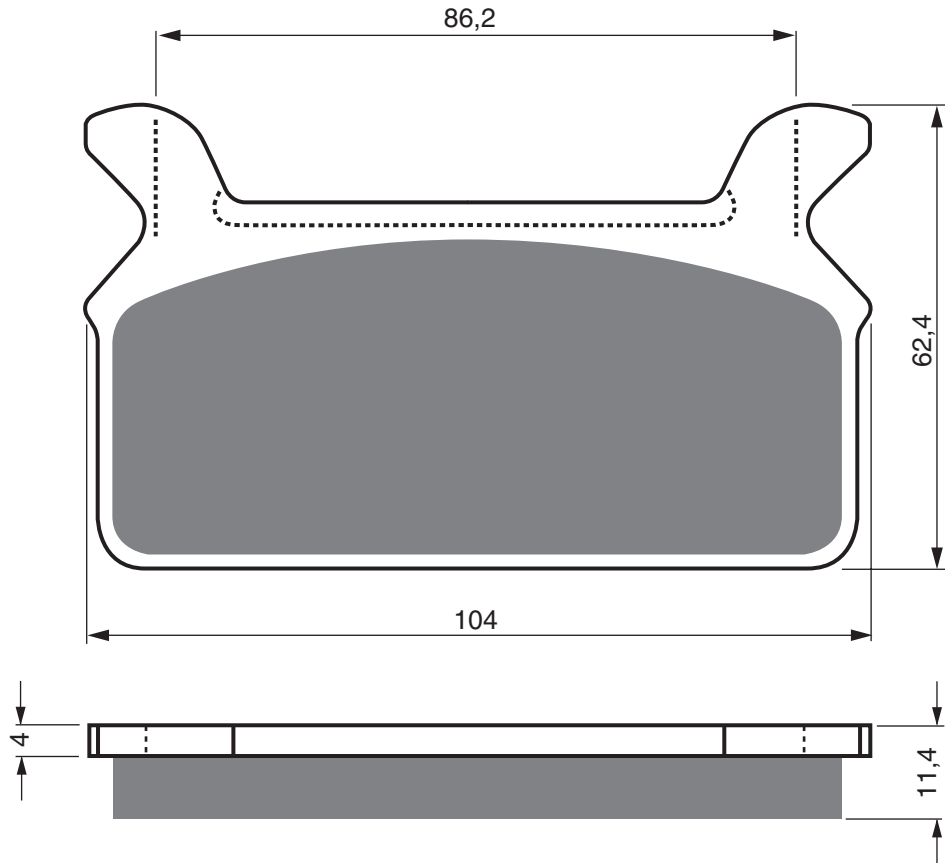

EQUIVALENTS OEM

43395 80

44099 77

PART NUMBER

063

AD

S3

**Abutment Shims
(2 per set)**