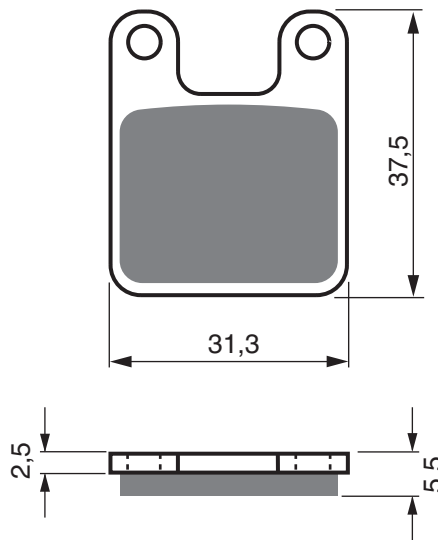

PART NUMBER

201

AD

S3

MINIMOTO

	Pasini/GRC Calipers (Square 2 pin type)	FL	RR

POLINI

	GRC	FL	
	110 cc Mini Motard 10" wheels (2pin fixing)	FL	RR
XP4T	110 Cross 12" front/10" rear wheel	FL	RR
XP4T	110 Cross 14" front/12" rear wheel	FL	RR

EQUIVALENTS OEM

144 750 008