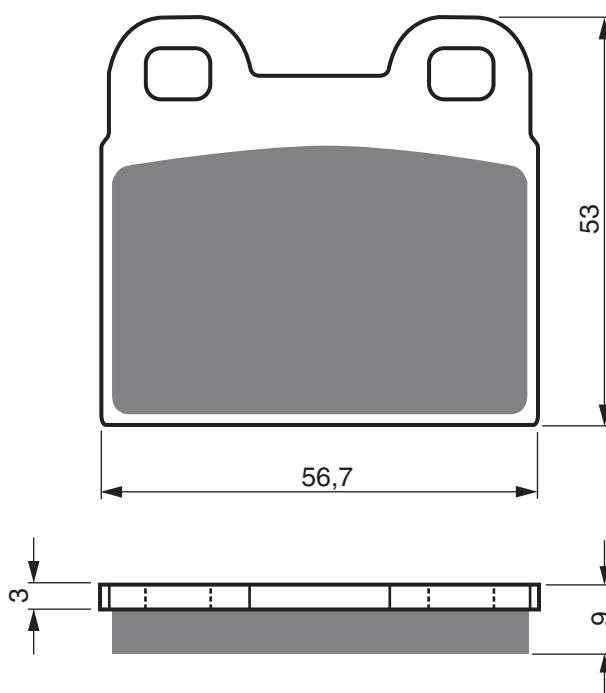

PART NUMBER

166

AD

S3

BMW

R45	450	/ 45N (Single rotor with ATE Caliper)	1978 - 1985	FL
R45	450	/45N (Twin rotor with ATE caliper)	1978 - 1985	FL FR
R45	450	T	1980 - 1985	FL
R65	650	LS (ATE Caliper)	1981 - 1985	FL FR
R65	650	T (ATE Caliper)	1980 - 1985	FL FR

EQUIVALENTS OEM

34 71 2 301 359

34 11 1 238 083