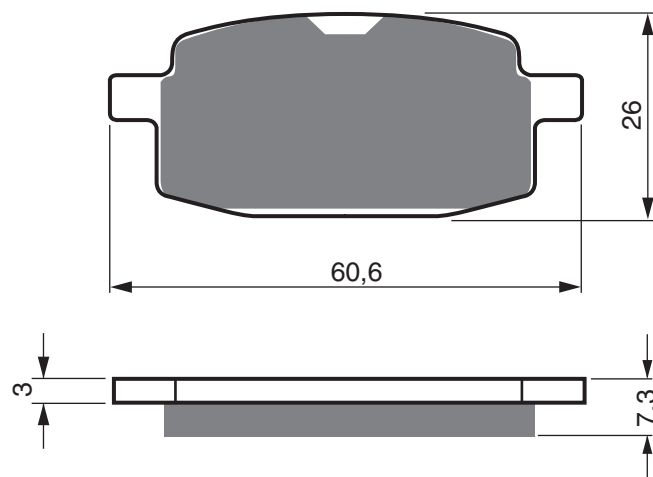

AD

K5

S3

**S33
RACING**

ADLY

	City Bird		FL
25	Silver Fox	2000 - 2005	FL
50	Cat	2001 - 2001	FL
50	Fox	2000 - 2000	FL
50	Fox Plus	2001 - 2001	FL
50	Pista	1996 - 1999	FL
50	Road Tracer	2004 - 2006	FL
50	Silver Fox	2000 - 2005	FL
70	Fox Plus	2001 - 2005	FL
70	Pista	2001 - 2005	FL
RT	90 Road Tracer	2002 - 2006	FL
	100 Cat	2001 - 2008	FL
	100 Road Tracer	2004 - 2006	FL
	100 Silver Fox	2001 - 2005	FL
RT	100 Road Tracer	2002 - 2006	FL
	125 Cat	2001 - 2008	FL

BAOTIAN

BT	50	QT-11 Retro (4T)	2006 - 2011	FL
BT	50	QT-9 Speedy (4T)	2010 - 2011	FL

BETA

R	125	4T Mini Cross		FL

BS VILLA

AX	50		1993 - 1993	FL
GZ	50		1993 - 1993	FL

DAELIM

DX	50	D Camper	2003 - 2003	FL
M	50	D/MD Millenium	2003 - 2003	FL
ST	90	Pro Monkey	2003 - 2003	FL

FANTIC

50	Grinta		1995 - 2000	FL
50	Leader		1995 - 1995	FL
50	Pony SR		1993 - 1993	FL
50	Queenie		1995 - 1995	FL

FYM

CR	90	E		2006 - 2007	FL
CR	110			2006 - 2007	FL
CR	110	ESR		2006 - 2007	FL
ES	110			2006 - 2007	FL
	125	X Sport Typhon Quad		2006 - 2007	FL FR
CR	125	R		2006 - 2007	FL
CR3	125			2006 - 2007	FL

GARELLI

50	Capri (DF 50 QT-7)		2006 - 2006	FL
50	Ciclone		2007 - 2007	FL
FX	50		2002 - 2002	FL
LX	50	Capri	2006 - 2008	FL
VIP	50		2008 - 2008	FL

HERO

50	Nipster		2006 - 2006	FL

HYOSUNG

50	Newtee (4T)		2014 - 2015	FL

ITALJET

50	Bazooka		1992 - 1997	FL
50	Cruise		1995 - 1995	FL
50	Pista 2		1992 - 1992	FL
50	Scoop		1993 - 1993	FL
50	Yankee 8		1994 - 1994	FL RR

Disc Brake Pads