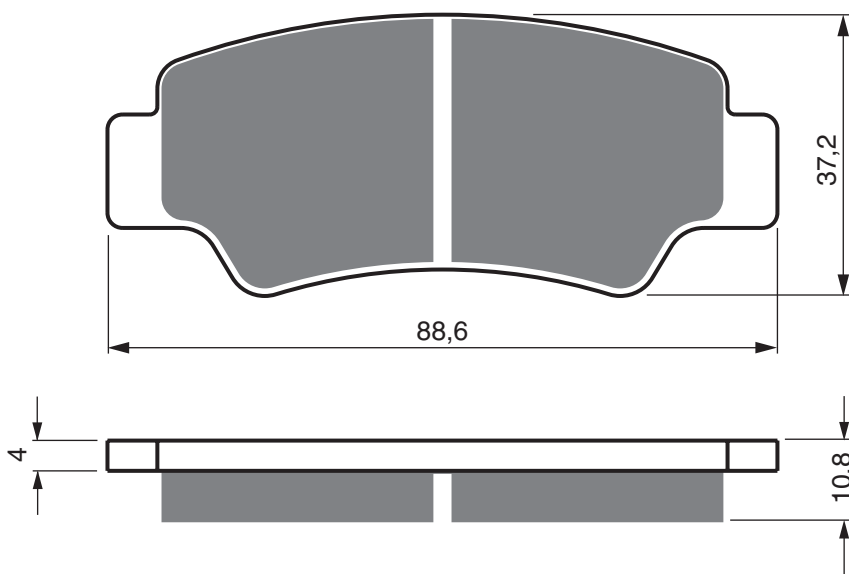

PART NUMBER

390

AD

K5

S3

**S33
RACING**

CF MOTO

C FORCE	500	S Short Wheel Base ATV	2018 - 2018	RL	RR
C FORCE	500	S Short Wheel Base EPS ATV	2019 - 2019	RL	RR
U FORCE	500	HO Power Steering UTV	2018 - 2018	RL	RR
U FORCE	500	Power Steering UTV	2019 - 2019	RL	RR
Z FORCE	500	/ Z5/500 EPS Snyper SSV	2019 - 2019	RL	RR
Z FORCE	500	Z5/ 500 Snyper SSV	2018 - 2018	RL	RR
C FORCE	600	Gladiator X6	2019 -	RL	
C FORCE	800	Gladiator X800	2017 - 2018	RR	
C FORCE	800	XC Power Steering 2 Rider ATV	2019 - 2019	RL	RR

U FORCE	800	800 EX / EPS UTV	2019 - 2019	RL	RR
Z FORCE	800	/Z8/800 Trail EPS Snyper SSV	2019 - 2019	RL	RR
Z FORCE	800	Z8/800 Trail Snyper SSV	2018 - 2018	RL	RR
Z FORCE	800	Z8EX/800 EX EPS Snyper SSV	2019 - 2019	RL	RR
Z FORCE	800	Z8EX/800EX Snyper SSV 800cc	2018 - 2018	RL	RR
XC	850	Gladiator	2019 - 2019	RL	RR
U FORCE	1 000		2020 - 2020	RL	RR
Z FORCE	1 000	Z1000EX/1000EX EPS Snyper SSV 1000cc	2019 - 2019	RL	RR
Z FORCE	1 000	Z1000EX/1000EX Snyper SSV 1000cc	2018 - 2018	RL	RR

EQUIVALENTS OEM

7020-0810A0