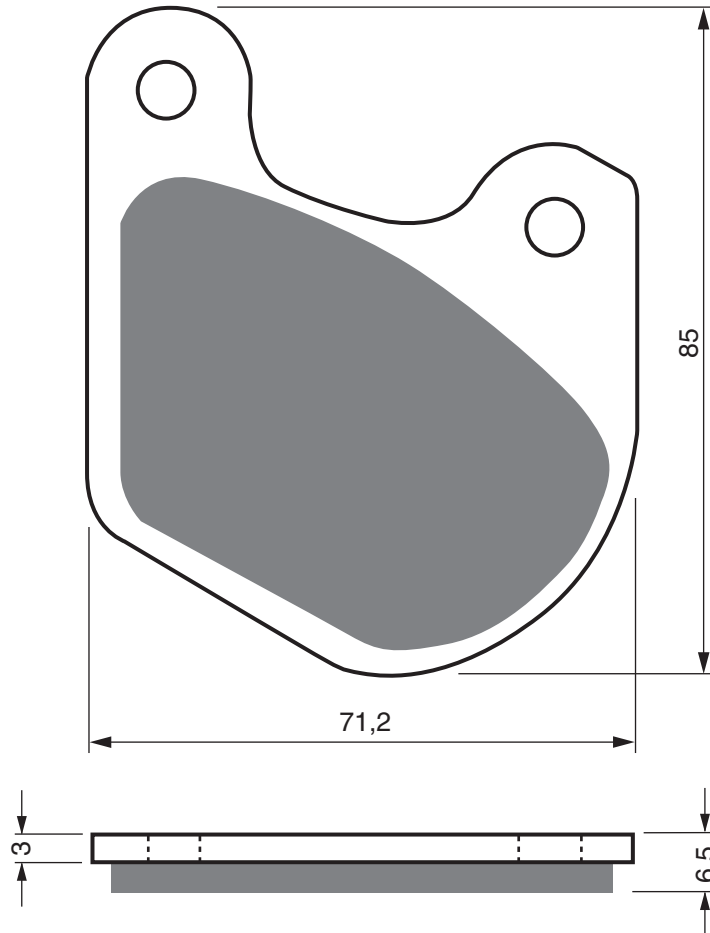

PART NUMBER

062

AD

S3

1 Left / 1 Right

HARLEY DAVIDSON

FLHT		1980 - 1983	FL
FLHTCI		1980 - 1983	FL
XLH	883	1979 - 1983	RR
XL	1 000	1979 - 1983	RR
XLCH	1 000	1973 - 1978	RR
XLCH	1 000	1979 - 1983	RR
XLH	1 000 Sportster	1979 - 1981	RR

XLS	1 000	Roadster	1979 - 1982	RR
FLH	1 340	Classic	1982 - 1983	FL FR
FLH	1 340	Electra Glide	1982 - 1983	FL FR
FLH	1 340	Heritage	1981 - 1983	FL FR
FLT	1 340	80	1980 - 1981	FL FR
FLT	1 340	80 Classic	1981 - 1983	FL FR
FLT	1 340	Classic	1982 - 1983	FL FR
FLT	1 340	Tour Glide	1982 - 1982	FL FR

EQUIVALENTS OEM

43395 80

44099 77