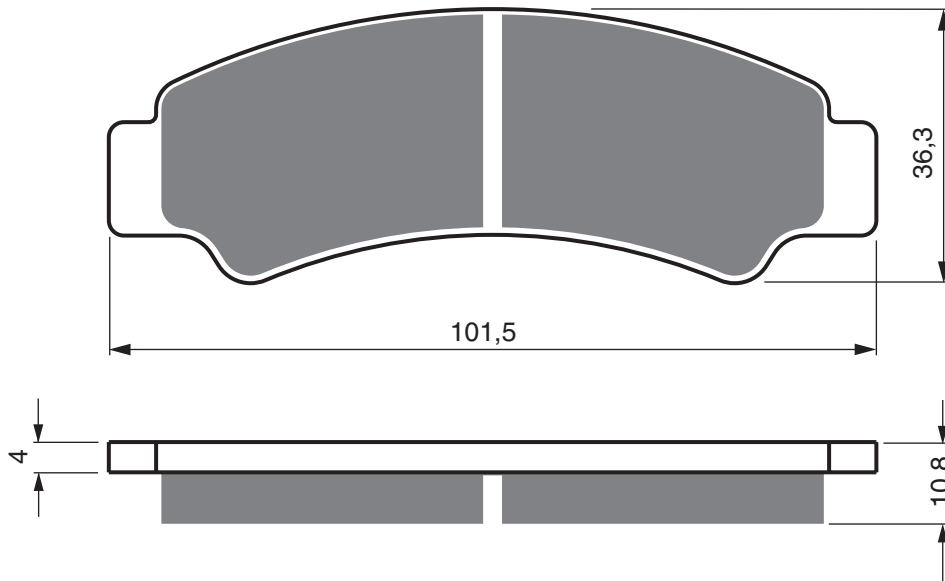

AD	K5	S3	S33 RACING

PART NUMBER

389

CF MOTO

C FORCE	400	AU ATV	2018 - 2018	FL	FR
C FORCE	400	S ATV	2019 - 2019	FL	FR
C FORCE	500	S Short Wheel Base ATV	2018 - 2018	FL	FR
C FORCE	500	S Short Wheel Base EPS ATV	2019 - 2019	FL	FR
U FORCE	500	HO Power Steering UTV	2018 - 2018	FL	FR
U FORCE	500	Power Steering UTV	2019 - 2019	FL	FR
Z FORCE	500	/ Z5/500 EPS Snypser SSV	2019 - 2019	FL	FR
Z FORCE	500	Z5/ 500 Snypser SSV	2018 - 2018	FL	FR
C FORCE	600		2020 - 2020	FL	FR
C FORCE	600	EPS	2018 - 2019	FL	FR
C FORCE	600	Gladiator X6	2019 -	FL	
C FORCE	800	Gladiator X800	2017 - 2018	FR	
C FORCE	800	XC Power Steering 2 Rider ATV	2019 - 2019	FL	FR

U FORCE	800	800 EX / EPS UTV	2019 - 2019	FL	FR
U FORCE	800	EX UTV	2018 - 2018	FL	FR
Z FORCE	800	/Z8/800 Trail EPS Snypser SSV	2019 - 2019	FL	FR
Z FORCE	800	Z8/800 Trail Snypser SSV	2018 - 2018	FL	FR
Z FORCE	800	Z8EX/800 EX EPS Snypser SSV	2019 - 2019	FL	FR
Z FORCE	800	Z8EX/800EX Snypser SSV 800cc	2018 - 2018	FL	FR
XC	850	Gladiator	2019 - 2019	FL	FR
Z FORCE	950		2020 - 2020	FL	FR
U FORCE	1 000		2020 - 2020	FL	FR
Z FORCE	1 000		2020 - 2021	FL	FR
Z FORCE	1 000	Z1000EX/1000EX EPS Snypser SSV 1000cc	2019 - 2019	FL	FR
Z FORCE	1 000	Z1000EX/1000EX Snypser SSV 1000cc	2018 - 2018	FL	FR

EQUIVALENTS OEM

7020-0810B0

Disc Brake Pads