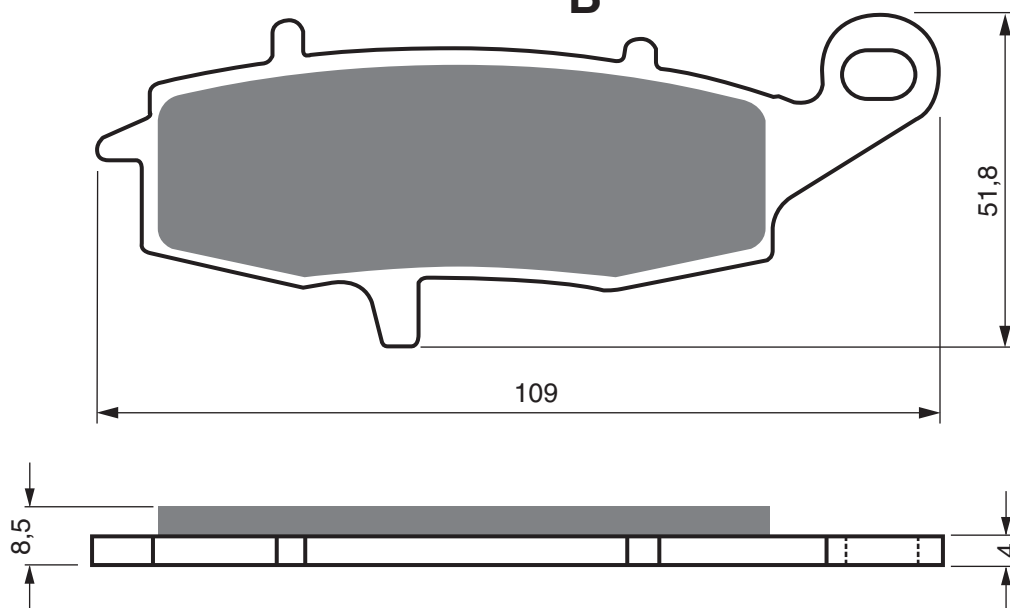

CF MOTO

650	NK	2012 - 2015	FR
650	TK	2013 - 2015	FR
650	TR	2013 - 2014	FR
650	MT	2021 - 2021	FR

HP POWER

600	Pantera	2011 - 2011	FL

KAWASAKI

BJ	250	F1/F2 (250 TR)	2002 - 2003	FL
ZR	250	B6 Balius-II	2002 - 2002	FL
ZRX	400	E3 (ZR 400 E3)	1996 - 1996	FR
	650	(KLE CBF/CCF/CEF) Versys Non ABS	2012 - 2012	FR
ER-6F	650	(EX 650 A6F/A7F/A8F/C9F/CAF/CBF)	2006 - 2011	FR
ER-6F	650	(EX 650 B6F/B7F/B8F/D9F/DAF/DBF) ABS	2006 - 2011	FR
ER-6F	650	(EX 650 ECF/EDS/EEF/EFF/EGF) (Double pipe typeframe/ Non ABS)	2012 - 2016	FR
ER-6F	650	(EX 650 FCF/FDS/FEF/FFF/FGF) Double pipe typerame/ With ABS)	2012 - 2016	FR

ER-6N	650	(ER 650 B6F/B7F/B8F/D9F/DAF/DBF)	2006 - 2011	FR
ER-6N	650	(EX 650 A6F/A6F/A8F/C9F/CAF/CBF)	2006 - 2011	FR
ER-6N	650	(EX 650 ECF/EDF/EEF/EFF/EGF) (Non ABS)	2012 - 2016	FR
ER-6N	650	(FCF/FDF/FEF/FFF/FGF) ABS	2012 - 2016	FR
EX	650	R (EX 650 CBF)	2011 - 2014	FR
KLE	650	A7F/A8F/A9F/CAF/CBF/CCF/CDF/CEF Versys	2007 - 2014	FR
KLE	650	B7F/B8F/B9F/DAF/DBF/DCF/DDF/DEF Versys (ABS)	2007 - 2014	FR
W	650	(EJ 650 A1/C3/C4/C5/C6/C7)	1999 - 2005	FL
Z	750	(ZR 750 J1/J2)	2004 - 2005	FR
Z	750	S (ZR 750 K1/K6F)	2005 - 2007	FR
ZR	750	D1 Zephyr	1996 - 1999	FR
ZR-7	750	(ZR 750 F1/F3/F5)	1999 - 2004	FR RR
ZR-7S	750	(ZR 750 H1/H2)	2001 - 2004	FR RR
EJ	800	ABF/ACF (W800/SolidF/Disc)	2011 - 2012	FL
EJ	800	ACFA (W 800 Special Edition Black Exhaust / Gold Rims)	2012 - 2012	FL
EJ	800	ADF/AEF/AFF/AGF (W 800)	2013 - 2016	FL
VN	800	C1/C2/E1/E2/E3 Drifter	1999 - 2004	RR
W	800	ABF	2011 - 2011	FL

Disc Brake Pads