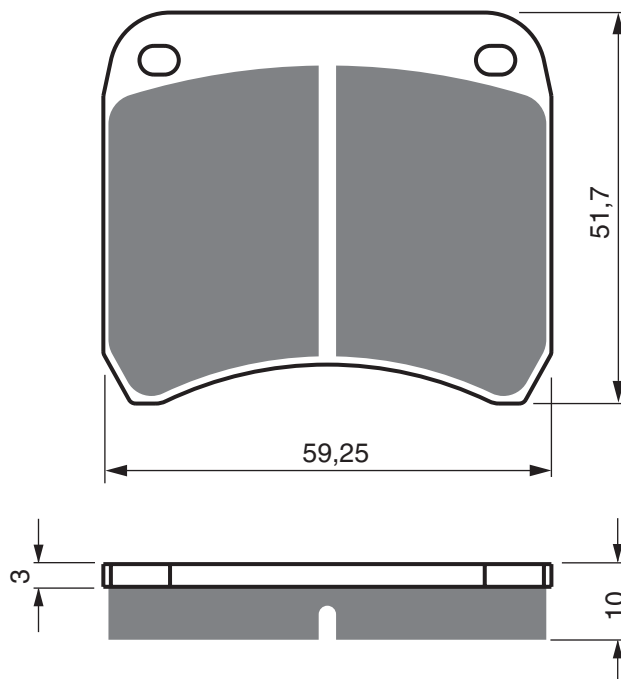

AD

S3

PART NUMBER

365

A.P.LOCKHEED

	2 Piston/2 Pin (CP2195/CP2696-38E0)	FL
	22-033 (2 Piston HD)	FL
	220-30 (2 Piston rear)	FL

DUCATI

750	Sport (4 bolt disc fixing)	1974 - 1974	FL

TRIUMPH

T140	D Bonneville (Lester Alloy Wheels)	1979 - 1981	FL	RR
T140	E Bonneville	1978 - 1983	FL	RR
T140	E/ES (750cc) (Executive/Alloy Wheels)	1981 - 1983	FL	RR
T140	ES (750cc) (Electric Start)	1980 - 1981	FL	RR
T140	Silver Jubilee Bonneville	1977 - 1977	FL	RR
T140	V Bonneville (5 Speed Gearbox/Drum rear brake)	1973 - 1974	FL	
T140	V Bonneville (Disc All Round/5 Speed Gearbox)	1975 - 1978	FL	RR
T150	V (Trident 3 cyl)	1973 - 1974	FL	RR
T160	V (Trident 3 cyl)	1975 - 1975	FL	RR
TSS	750 (8 valve)	1983 - 1983	FL	RR
TSX	750	1983 - 1983	FL	RR

EQUIVALENTS OEM

4 741 537

99-2769