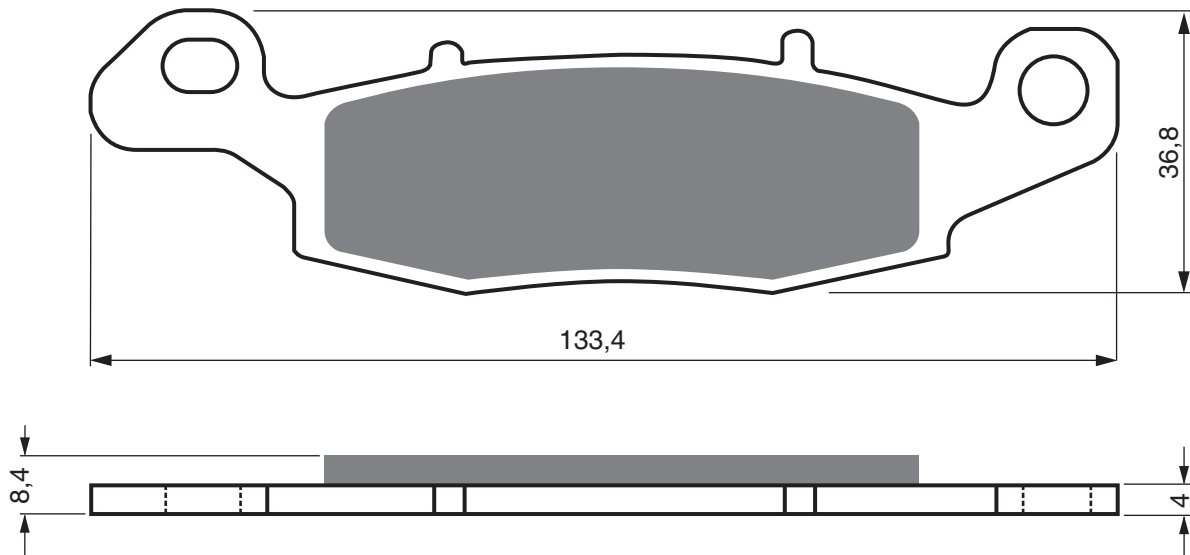

PART NUMBER

124

AD

S3

S33
RACING

GP5

GP6

GP7

GPR

A

B