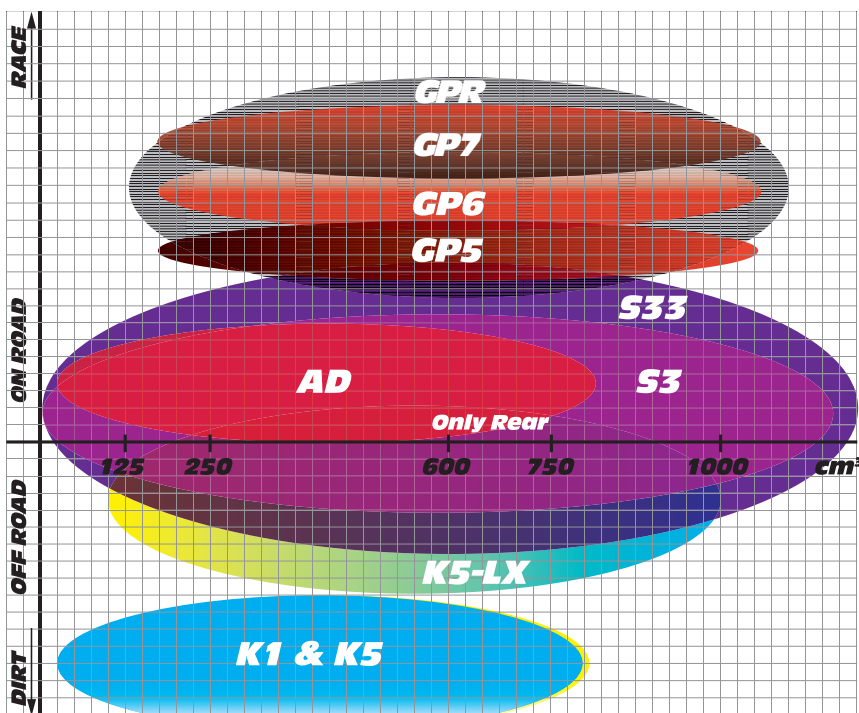

Friction materials

AD, S3, S33 are certified by German Institute TÜV Saarland.

Material Chart

Installation Instructions

- Verify the correct selection of the brake pads at the dealer's in accordance with the bike type and manufacturing year of your bike.
- Replace the brake pads as soon as the braking surface thickness has dropped below 2 mm.
- Protect the brake pad surfaces against grease, oil and other chemical substances.
- Clean and degrease the brake wheels prior to installation of new brake pads.
- Replace damaged brake wheels reducing the braking effect and, at the same time, shortening the lifetime of the brake pads.
- Install the brake pads directing their braking surfaces towards the brake wheel. Having completed the installation, check correct mounting and securing of the pads.
- Entrust a specialized servicing shop with the installation of brake pads when lacking experience.
- TÜV Saarland automobil GmbH – TÜV Rheinland Group certified.