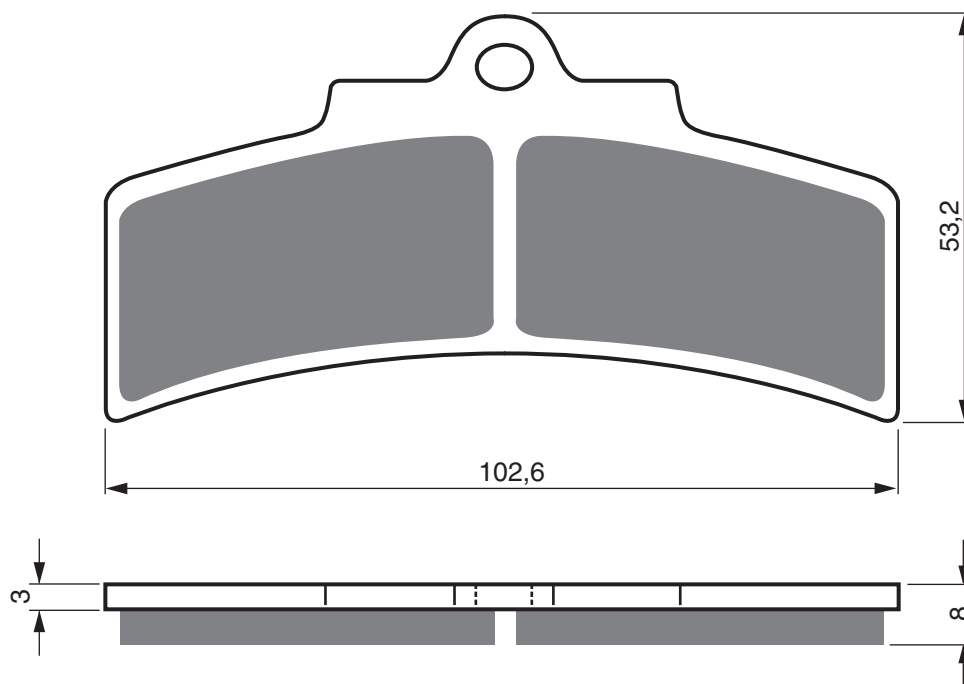

Disc Brake Pads

PART NUMBER

123

AD

S3

GP5

GP6

GP7