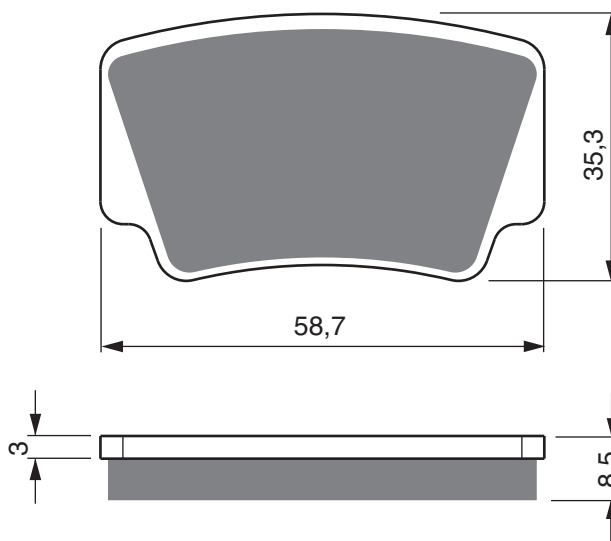

PART NUMBER

260

AD

K1

K5

S3

S33
RACING

KTM

SX-F	450	(Quad)	2009 - 2011	RR
XC	450	(Quad)	2008 - 2010	RR
SX-F	505	(Quad)	2009 - 2012	RR
XC	525	(Quad)	2008 - 2012	RR

EQUIVALENTS OEM

830 13 090 100

Disc Brake Pads