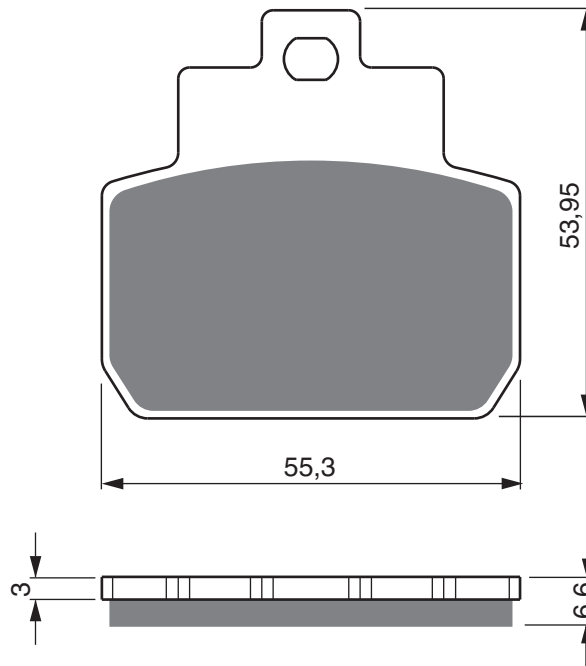

PART NUMBER

263

AD

S3

PIAGGIO VESPA

MP3	125	(Carb Models) (12" Rear Wheel)	2006 - 2008	RR
X8	125	(Heng Tong Rear Caliper)	2005 - 2006	RR
X8	125	ie (Heng Tong Rear Caliper)	2007 - 2007	RR
X8	150	Street	2007 - 2007	RR
MP3	250	(EFI) (12" Rear Wheel)	2006 - 2008	RR
X8	250	ie	2005 - 2007	RR
X9	250		2005 - 2006	RR
	500	Beverley	2006 - 2006	RR

EQUIVALENTS OEM

497429	647080	647400