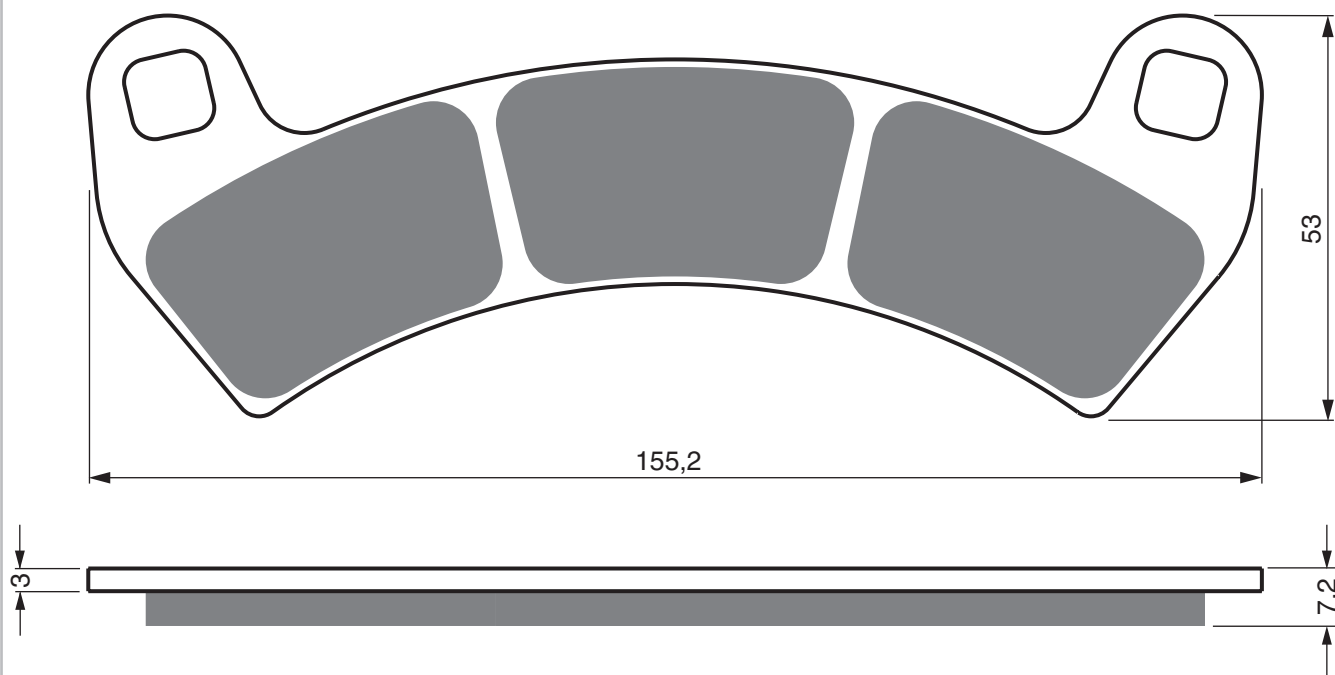

AD   **K5**   **S3**   **S33**
RACING

PART NUMBER

391

POLARIS

RZR	XP 4 Turbo	2016 - 2020	FL	FR
RZR	XP Turbo	2016 - 2020	FL	FR

EQUIVALENTS OEM

2205949

Disc Brake Pads