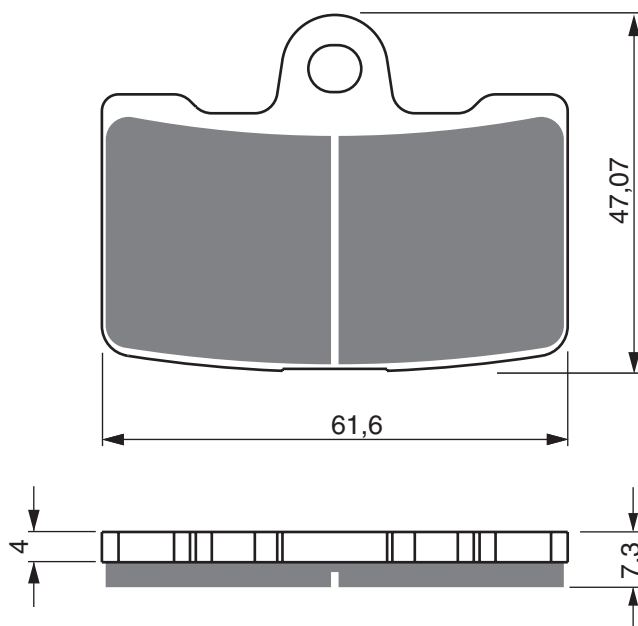

PART NUMBER

269

AD

S3

**S33
RACING**

GP5

GP6

1 set = 4 pcs

BUELL

1 125 CR	2009 - 2010	FL
1 125 R	2008 - 2010	FL
XB12R 1 200 Firebolt	2009 - 2010	FL
XB12SCG 1 200 Lightning	2009 - 2010	FL
XB12SS 1 200 Lightning Long	2009 - 2010	FL

EBR

1 190 RS (Sport)	2014 - 2015	FR
1 190 RX (Sport)	2014 - 2015	FL
1 190 SX (Naked)	2014 - 2015	FL

EQUIVALENTS OEM

H0300 1AMA