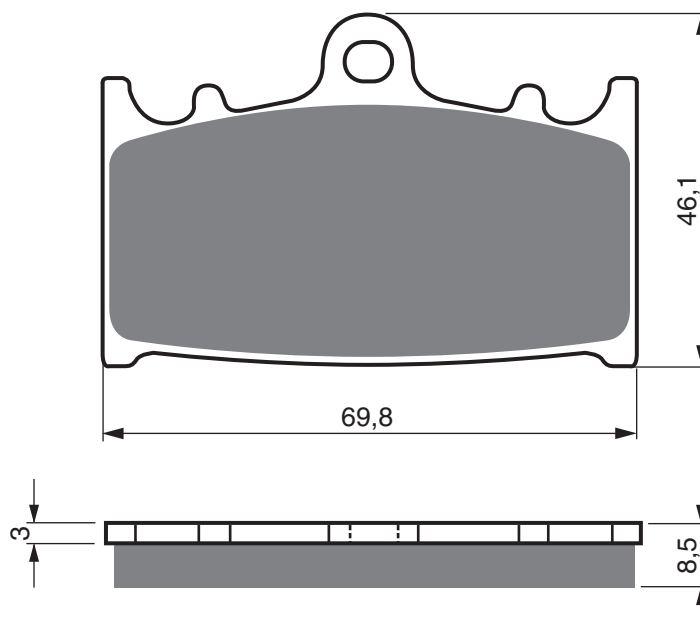

PART NUMBER

032

AD

S3

S33
RACING

GP5

GP6

GP7

FOR BERINGER

4 Piston (Old Design)			FL

HUSABERG

4 piston calipers			2001 - 2013	FL
FS	400	E,C	2001 - 2002	FL
FS	650	E,C	2001 - 2005	FL

KAWASAKI

KR-1S	250	(KR 250 C2/C3)	1990 - 1992	FL	FR
ZR	400	Zephyr (G2/G3/G4/G5)	1997 - 2001	FL	FR
ZXR	400	H1/H2	1989 - 1990	FL	FR
ZXR	400	J1/J2	1989 - 1990	FL	FR
ZXR	400	R (ZX 400 M1-M4)	1991 - 1994	FL	FR
ZZ-R	400	(ZX 400 K1/K2/K3)	1990 - 1992	FL	FR
ZZ-R	400	(ZX 400 N1/N2/N3/N4/N5/N6/N7)	1993 - 1999	FL	FR
ZX-6R	600	(ZX600 F1-F3)	1995 - 1997	FL	FR
ZZ-R	600	(ZX 600 D1-D3)	1990 - 1993	FL	FR
ZZR	600	(ZX 600 E1-E13)	1993 - 2005	FL	FR
ZZR	600	(ZX 600 E6F)	2006 - 2007	FL	FR
ZX-7R	750		1989 - 1995	FL	FR
ZXR	750	H1/H2/J1/J2	1989 - 1992	FL	FR
ZXR	750	K1/L1/L2/L3/M1/M2	1993 - 1995	FL	FR
ZXR	750	R (ZX750H/F102)	1990 - 1992	FL	FR
ZXR	750	Ram-Air (ZX750L/G154)	1993 - 1995	FL	FR
GPZ	900	R (ZX 900 A11)	1998 - 1998	FL	FR
GPZ	900	R A7/A8	1990 - 1996	FL	FR
ZX-9R	900	(ZX 900 B1/B2)	1994 - 1995	FL	FR

KLX	1 000	Versys LT ABS	2018 - 2020	FL	FR
KLZ	1 000	ACF/ADF/AEF/BFF/B6F Versys	2012 - 2018	FL	FR
KLZ	1 000	SE LT Versys (BJF) (ABS)	2018 - 2020	FL	FR
ZR	1 100	A1-A4 "Zephyr"	1992 - 1995	FL	FR
ZZR	1 100	(ZX 1100 C1-C3)	1990 - 1992	FL	FR
ZZR	1 100	(ZX 1100 D1-D9)	1993 - 2001	FL	FR
ZZR	1 100	(ZXT10D/G203)	1994 - 1994	FL	FR
ZZR	1 200	C1H/C2H	2002 - 2004	FL	FR
VN	1 700	B9F/BAF/BBF/BCF/BDF/BEF/BFF/BGF/BHF/BJF Voyager (ABS)	2009 - 2020	FL	FR
VN	1 700	DAF/DBF/DCF/DDF/DEF Classic Tourer ABS	2010 - 2014	FL	FR
VN	1 700	DFF/DGF Vulcan Nomad	2015 - 2016	FL	FR
VN	1 700	FAF/FBF/FCF/FDF/FEF Classic ABS	2010 - 2014	FL	FR
VN	1 700	KBF/KCF/KDF/KEF Voyager Custom	2011 - 2014	FL	FR
VN	2 000	A1/A2/A6F	2004 - 2008	FL	FR
VN	2 000	H8F/H9F Classic	2008 - 2009	FL	FR

MOTO MASTER

4 Piston			FL

PRE TECH

4 Piston (P402) Lockheed replacement caliper			FL

PRO ONE

4 Piston Caliper			FL

SUZUKI

RG	125	FN/FP/FR (NF13A) Gamma / Rear Disc Model	1992 - 1994	FL	
RG	125	FUN/FUP/FUR (NF13B) Gamma / Rear Disc Model	1992 - 1994	FL	
GSXR	250	RK (GJ73A)	1989 - 1989	FL	FR

Disc Brake Pads