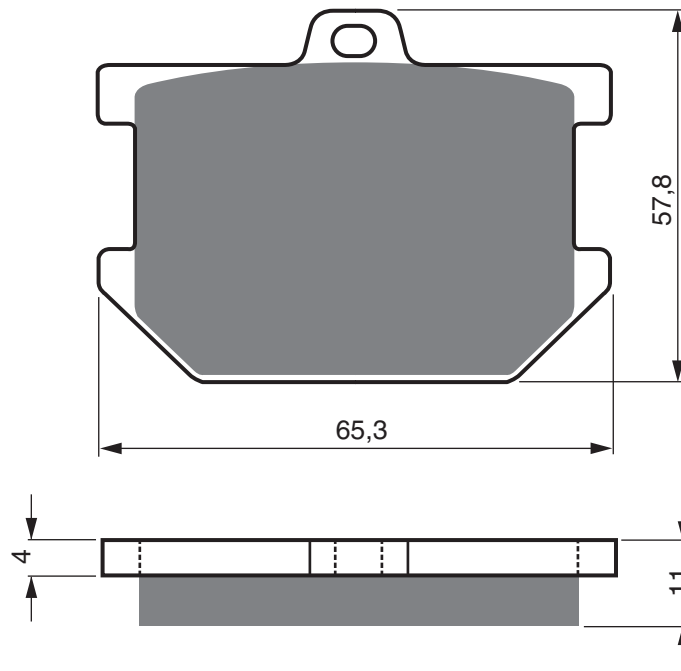

PART NUMBER

082

AD   **S3**

YAMAHA

XS	250	C	1978 - 1978	FL	RR
XS	250	D/E	1979 - 1981	FL	
XS	360	C	1976 - 1976	FL	RR
XS	400		1979 - 1979	FL	FR
XS	400	C	1978 - 1978	FL	RR
SR	500		1978 - 1982	FL	
XS	500	C/D	1978 - 1979	FL	RR
XJ	650		1980 - 1984	FL	FR
XJ	650	LH Midnight	1981 - 1981	FL	FR
XJ	650	RJ Seca	1982 - 1982	FL	FR

XS	650		1977 - 1981	FL	FR	
XS	650	SE	1979 - 1980	FL	FR	RR
XS	650	SE	1981 - 1981	FL	FR	
XS	750		1977 - 1979	FL	FR	RR
XS	750	SE	1979 - 1980	RR		
XS	850		1980 - 1980	FL	FR	RR
XV	1000	TR1	1981 - 1981	FL	FR	
XS	1100		1978 - 1980	FL	FR	
XS	1100		1978 - 1980	RR		
XS	1100	S	1981 - 1981	RR		

EQUIVALENTS OEM

1J3 20000 11	1J3 20000 13	1J3 20000 63	1J3 20000 64	1J3 20000 70	1J3 W0045 00	1J3 W0046 00
1J9 20000 02	1L9 W0045 00	1L9 W0046 00	JU4 W0046 01	1U4 W0046 02	2J2 W0046 00	2J2 W0046 01
2M0 W0046 00	2M0 W0046 01	3G1 W0046 00	3H5 W0045 00	3H5 W0045 01	4K0 W0045 00	4K0 W0045 01
4K0 W0045 02						

Disc Brake Pads