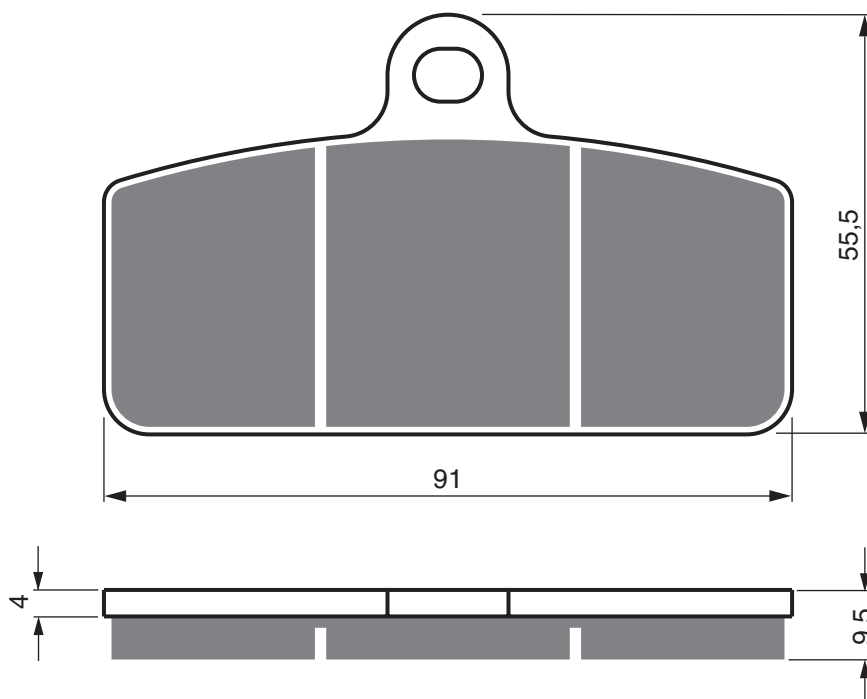

PART NUMBER

406

AD

K5

S3

S33
RACING

J. JUAN

Big Brake Kit X3

FL

Disc Brake Pads