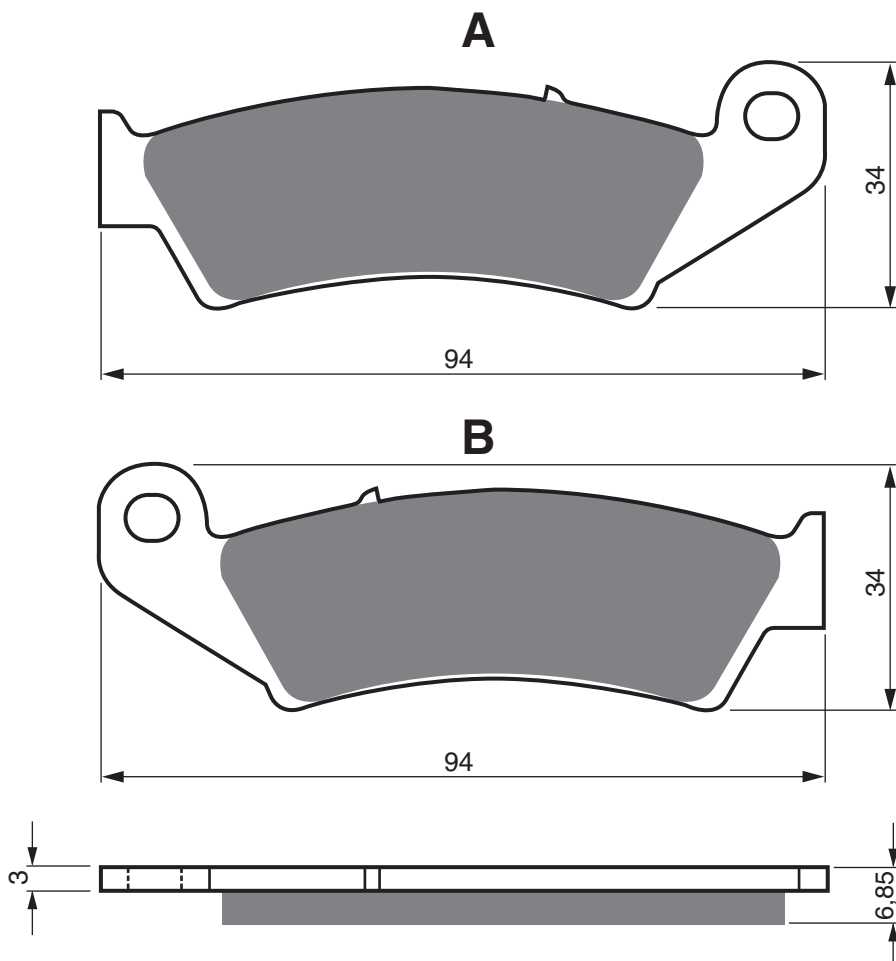

PART NUMBER

041

AD

K1

K5

K5-LX

S3

**S33
RACING**

AJP

PR5	250	Enduro	2009 - 2009	FL
PR5	250	Supersmoto	2009 - 2009	FL

ALFER

AR	250		1993 - 1993	FL

APRILIA

MXV	450		2009 - 2013	FL
RXV	450	Enduro	2006 - 2013	FL
RXV	550	Enduro	2006 - 2013	FL

BETA

RR	125	(2T) Inc MY20	2018 - 2020	FL
RR	125	Enduro LC (2T) MY20	2020 - 2020	FL
RR	200	Enduro (2T) MY20	2020 - 2020	FL
RR	250	Enduro (2T)	2013 - 2014	FL
RR	250	Enduro (2T) MY20	2020 - 2020	FL
RR	250	Enduro (4T)	2005 - 2007	FL
RR	250	Enduro RC (2T)	2018 - 2020	FL
RR	250	Racing (2T)	2015 - 2015	FL
RR	300	X-Trainer (2T)	2015 - 2020	FL
RR	300	Enduro (2T)	2013 - 2014	FL

RR	300	Enduro (2T)	2018 - 2020	FL
RR	300	Enduro (2T) MY20	2020 - 2020	FL
RR	300	Enduro (2T) RC	2018 - 2020	FL
RR	300	Enduro Racing (2T)	2013 - 2014	FL
RR	300	Racing (2T)	2015 - 2015	FL
RR	350	(4T) MY20	2020 - 2020	FL
RR	350	EFI (4T)	2015 - 2015	FL
RR	350	Enduro	2012 - 2012	FL
RR	350	Enduro	2013 - 2014	FL
RR	350	Enduro (4T)	2011 - 2014	FL
RR	350	Enduro (4T) Racing	2015 - 2020	FL
RR	350	Racing (4T)	2015 - 2015	FL
RR	390	(4T)	2015 - 2020	FL
RR	390	Enduro (4T) MY20	2020 - 2020	FL
RR	400	4T Enduro	2005 - 2011	FL
RR	400	Enduro (4T)	2012 - 2014	FL
RR	430	(4T)	2015 - 2015	FL
RR	430	Enduro (4T) MY20	2020 - 2020	FL
RR	450	Cross Country (4T)	2012 - 2012	FL
RR	450	Enduro (4T)	2005 - 2011	FL
RR	450	Enduro (4T)	2012 - 2014	FL