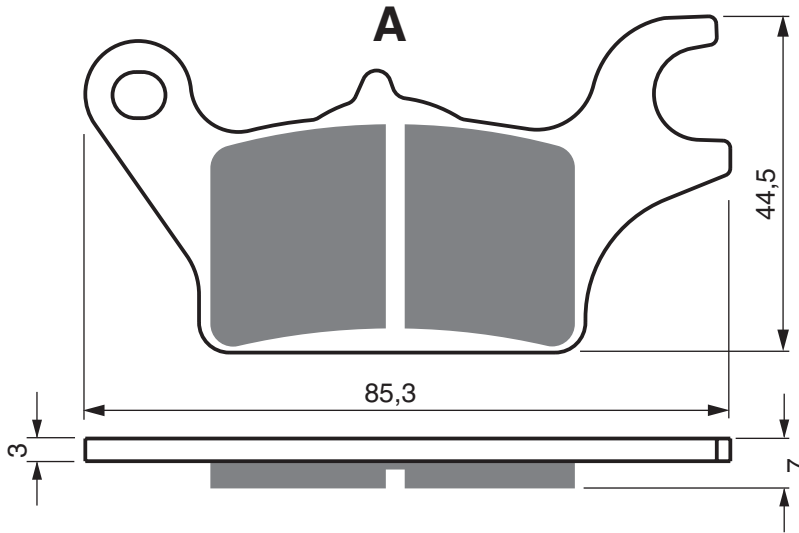

PART NUMBER

336

AD

S3

**S33
RACING**

HONDA

	125	Super Cub C (ABS)	2018 - 2021	FL
	125	Super Cub C (ABS) 007	2018 - 2020	FL
CT	125		2020 - 2021	FL

KAWASAKI

Z	125	PRO (BR125 HGF/JHF Manual G/Box)	2016 - 2020	FL
Z	125	Pro SE (BR 125 JJFS Manual G/Box)	2018 - 2020	FL

EQUIVALENTS OEM

06455 KWW C51

430820134