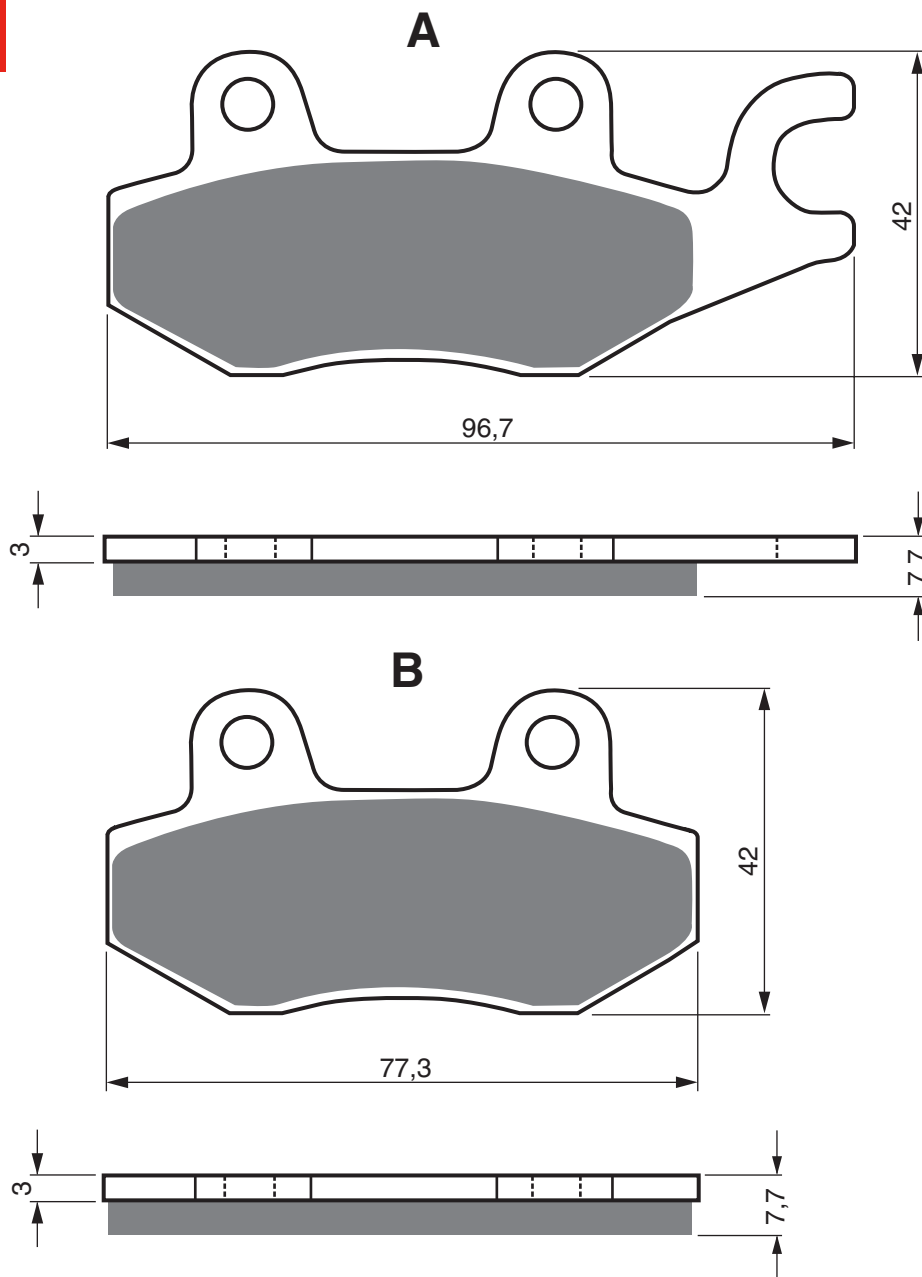

PART NUMBER

009

AD

K1

K5

S3

S33
RACING

AEON

125	Overland (AT08) (Quad)	2002 - 2006	RR
180	Cobra RS (Quad)	2006 - 2006	RR
180	Overland (AT08) (Quad)	2002 - 2011	RR
350	Crossland RX	2011 - 2011	RR

APACHE

RLX	150	S	RR

BLANEY (QUADS)

XL	200	Trooper	2003 - 2004	RR

CAN-AM

800	Commander (XT/DPS)	2011 - 2015	FL
800	Commander R STD EFI	2011 - 2019	FL
800	Commander R XT	2011 - 2014	FL
1 000	Commander (DPS)	2013 - 2015	FL
1 000	Commander (LTD)	2012 - 2015	FL
1 000	Commander (STD)	2011 - 2015	FL
1 000	Commander X	2011 - 2013	FL
1 000	Commander XT	2011 - 2015	FL

1 000	Commander XT-P	2014 - 2015	FL
1 000	Maverick R STD	2014 - 2015	FL
1 000	Maverick R XMR	2014 - 2015	FL
1 000	Maverick R XRS	2014 - 2015	FL
1 000	Maverick R XRS/DPS	2014 - 2015	FL
1 000	Maverick R XXC	2014 - 2015	FL

CF MOTO

CF	500	-5 (Rancher UTV)	2011 - 2014	FL
CF	500	US - Z Force 550 (Side x Side)	2015 - 2015	FR
CF	500	UU-A U-Force (Side x Side)	2015 - 2015	FR
CF	600	Z Force Z6 (Side x Side)	2013 - 2015	FL
CF	600	Z Force Z6-EX (Side x Side)	2013 - 2015	FL
CF	625	-3 (Z6 Terra Cross)	2011 - 2012	FL RR
CF	800	3 (Tracker 800 Side x Side)	2013 - 2013	FR
CF	800	UU-AA U-Force (Side x Side)	2014 - 2016	FR
CF	800	Z Force Z8 (Side x Side)	2013 - 2015	FR
CF	800	Z Force Z8 - EX (Side x Side)	2014 - 2015	FR

CPI

XT	50	Quad	2006 - 2009	RR