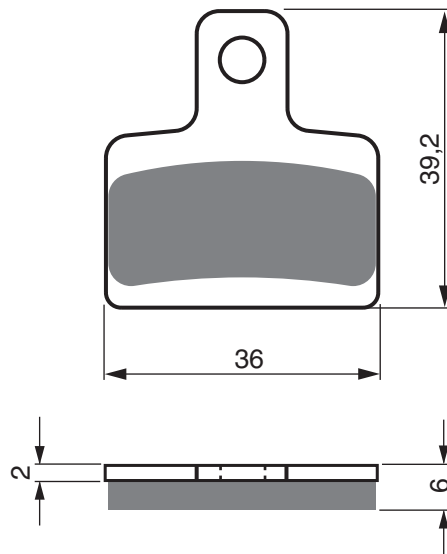

PART NUMBER

199

AD

K1

K5

S3

S33
RACING

SCORPA