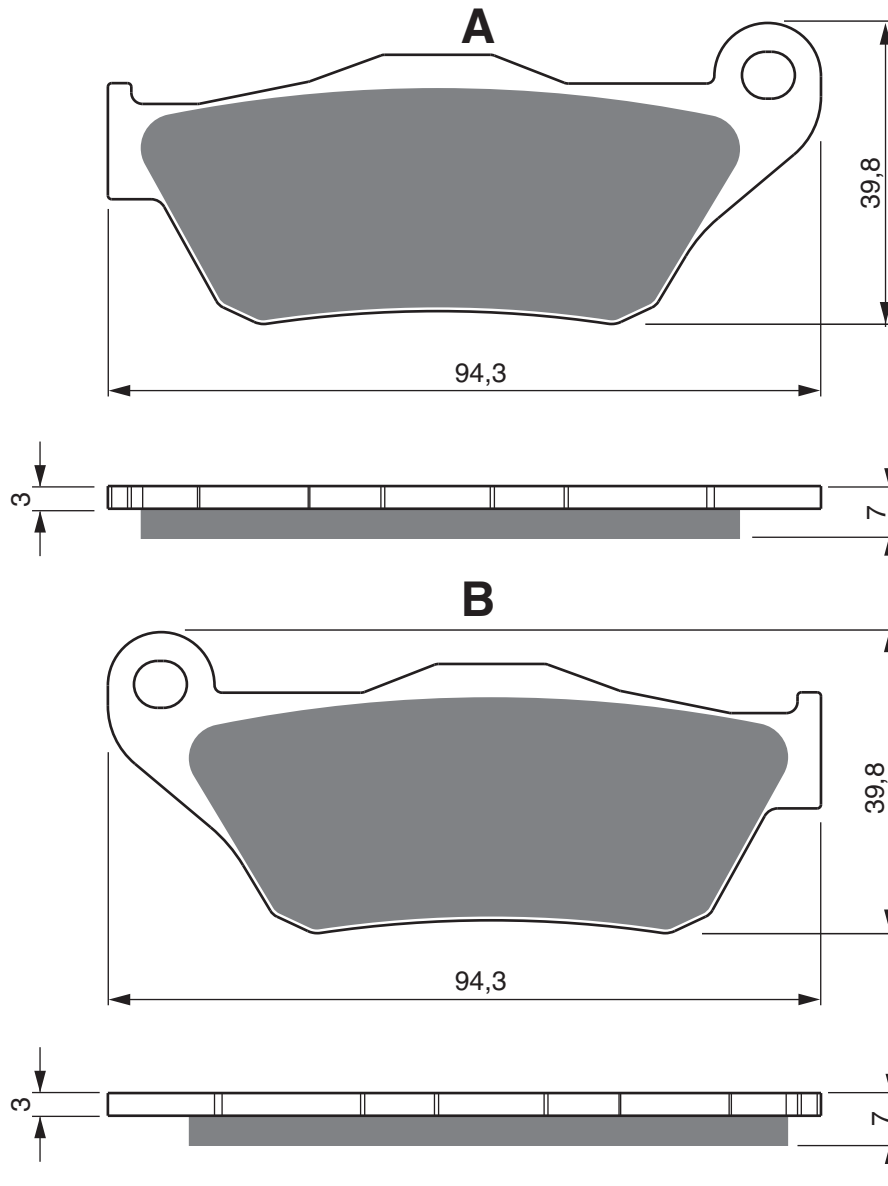

PART NUMBER

262

AD

S3

MBK

YP 125 Skycruiser 2006 - 2010 FL

YAMAHA

JP 125 X-City 2008 - 2008 FL

YP 125 R (X-Max) 2006 - 2009 FL

XP 250 R-X-Max (IC0) (Brembo Front Caliper / Non ABS) 2005 - 2009 FL

YP 250 R (X-Max) 2005 - 2009 FL

EQUIVALENTS OEM

1B9 W0045 00

Disc Brake Pads