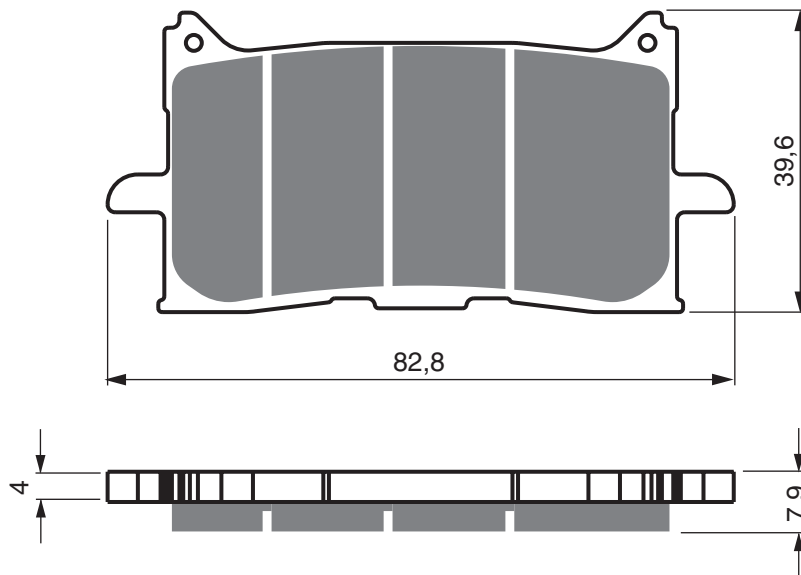

PART NUMBER

379

AD

K5

S3

**S33
RACING**

HONDA

CB	125	R	2018 - 2021	FL
CB	300	R AC	2018 - 2021	FL
CB	650	R AC	2019 - 2020	FL FR
CB	650	RA AC	2019 - 2021	FL FR
CBR	650	R 2AC	2018 - 2020	FL FR
CBR	650	RA 2AC	2018 - 2021	FL FR
ADV	750	H (X-ADV DCT)	2017 - 2018	FL FR
CRF	1 000	Africa Twin ABS	2016 - 2017	FL FR
CRF	1 000	Africa Twin ABS DCT	2016 - 2020	FL FR
CRF	1 100	Africa Twin Adventure Sport ES ABS (DCT)	2018 - 2021	FL FR
CRF	1 100	Africa Twin Adventure Sport ES ABS (Manual)	2018 - 2021	FL FR

EQUIVALENTS OEM

06455-MJP-652

06455 MKH D01