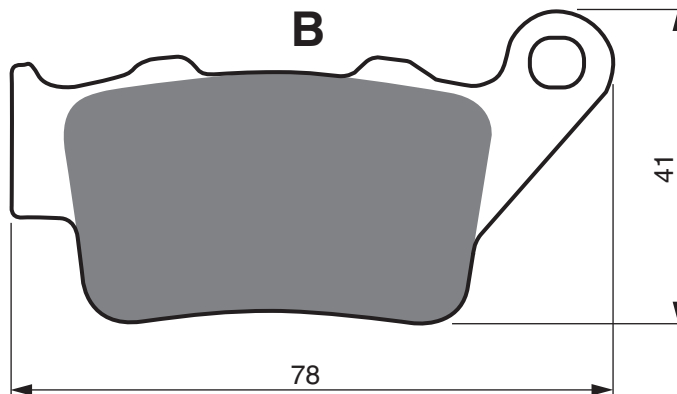

AD	K1	K5	K5-LX	S3	S33 RACING

ALFER

VRE	125	4T	1998 - 1998	RR
	250	Diferente Enduro	2001 - 2001	RR
	250	Diverdita Super Motard	2001 - 2001	RR
VR	250		1998 - 2013	RR

APRILIA

	650	Pegaso	2007 - 2008	RR
	650	Pegaso Factory	2006 - 2008	RR
	650	Pegaso ie	2001 - 2004	RR
	650	Pegaso Strada	2005 - 2006	RR
	650	Pegaso Trial	2006 - 2008	RR
	750	Dorsoduro (ABS)	2008 - 2016	RR
	750	Dorsoduro Factory	2010 - 2013	RR
	750	Dorsoduro Factory (ABS)	2010 - 2012	RR
	750	Shiver (RAE00/STD & ABS)	2010 - 2016	RR
	750	Shiver GT (ABS)	2010 - 2012	RR
SL	750	Shiver (RA000)	2007 - 2010	RR
SL	750	Shiver GT	2009 - 2010	RR
	900	Dorsoduro (ABS)	2017 - 2020	RR
	900	Shiver (ABS)	2017 - 2020	RR
	1 200	Caponord (Cast Wheels)	2013 - 2016	RR
	1 200	Caponord Rally (Spoke Wheels)	2015 - 2020	RR
	1 200	Dorsoduro	2011 - 2012	RR
	1 200	Dorsoduro ATC/ABS	2011 - 2014	RR

BAJAJ

	200	Pulsar Adventure AS	2015 - 2016	RR
	200	Pulsar NS	2014 - 2016	RR

	200	Pulsar RS (inc Lower Fairing)	2015 - 2016	RR
	220	Pulsar F	2015 - 2016	RR
	220	Pulsar S	2015 - 2016	RR

BENELLI

	125	Aurak MY (BJ 125 10A)	2016 - 2017	RR
BX	450	Cross	2007 - 2012	RR
BX	505	Enduro	2008 - 2012	RR
BX	570	Motard	2008 - 2010	RR

BETA

	125	Jonathan	2000 - 2001	RR
	350	Euro	2000 - 2001	RR

BMW

HP4			2013 - 2014	RR
HP4		Carbon	2013 - 2014	RR
HP4		Race	2019 - 2020	RR
C1	125		1999 - 2003	RR
C1	200		2001 - 2003	RR
G	310	GS	2017 - 2020	RR
G	310	R	2017 - 2020	RR
C	400	GT	2018 - 2020	RR
C	400	X	2018 - 2020	RR
F	650	(E169/0161) Standard	1993 - 1996	RR
F	650	(E169/0162) (Funduro/High Screen / 19" Front Wheel)	1997 - 2000	RR
F	650	CS Scarver (K14/0174/0184 - Belt Drive / 17" Cast Wheels)	2000 - 2003	RR
F	650	CS Scarver (K14/0177/0187 - Belt Driver / 17" Cast Wheels)	2004 - 2007	RR
F	650	GS (30 Years GS) (Twin Cylinder 798cc/Cast wheel)	2011 - 2011	RR
F	650	GS (K72/0218/0228) (798cc Twin Cylinder/Cast Wheels)	2007 - 2012	RR