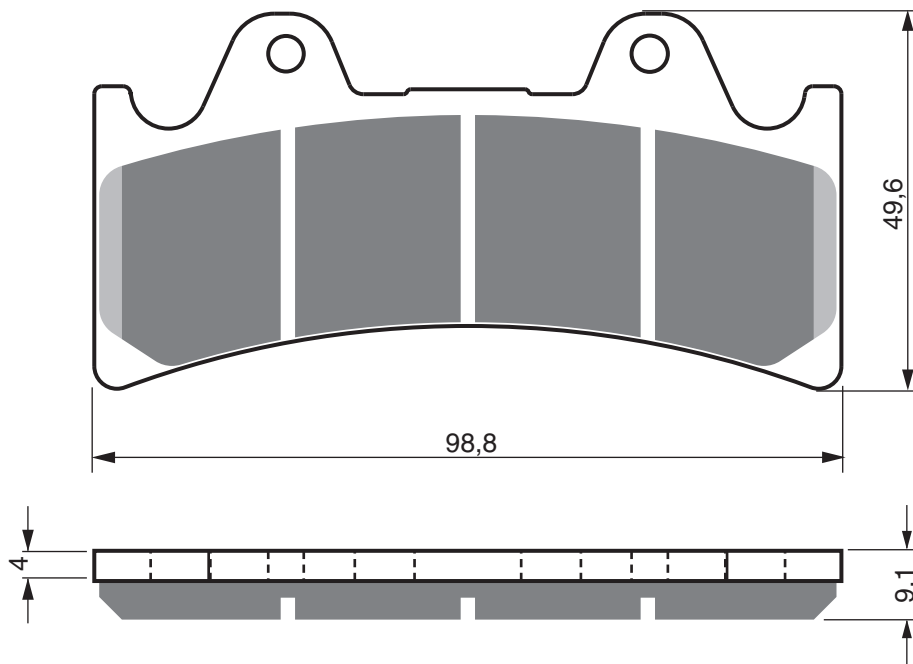

Disc Brake Pads

PART NUMBER

227

AD

S3

GP5

GP6

GP7