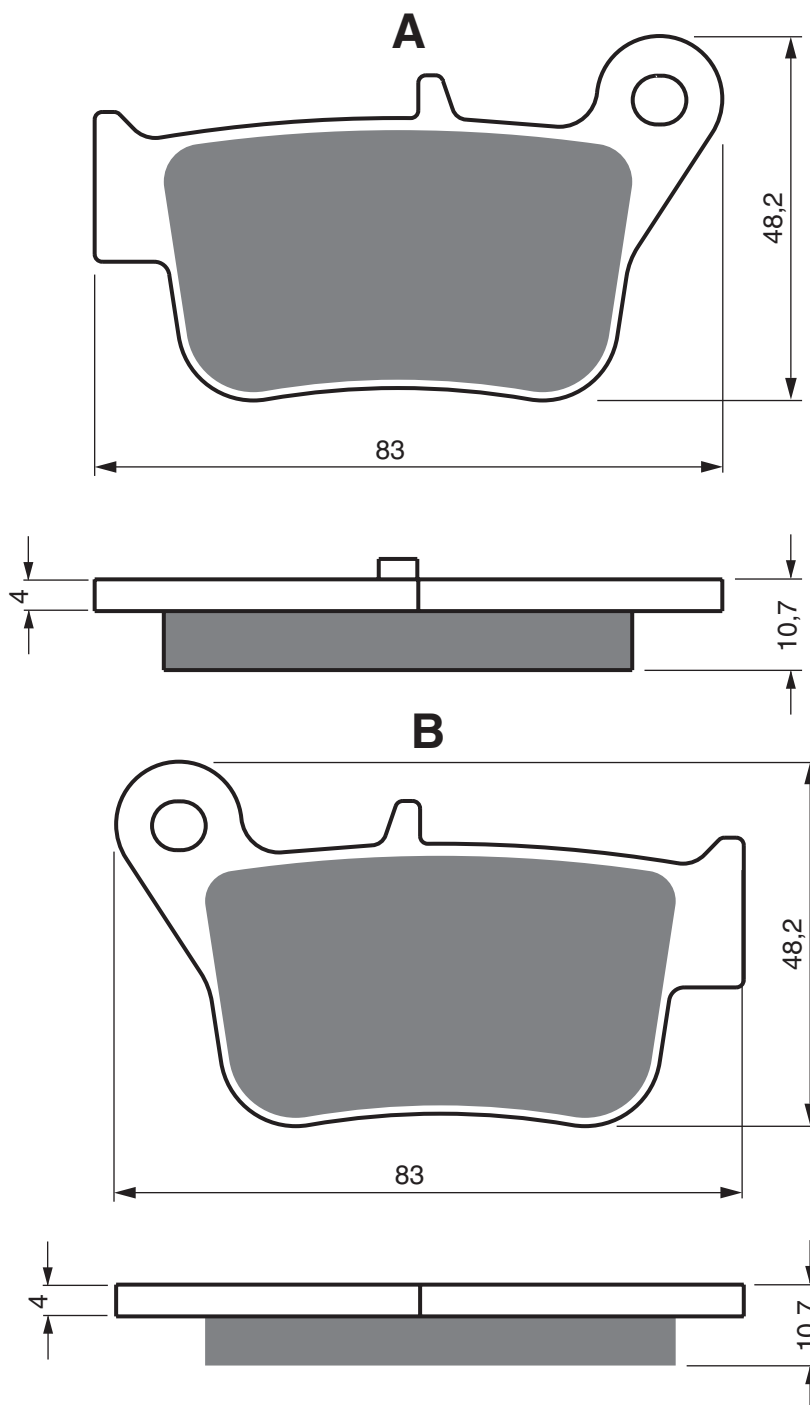

Equivalents OEM

41 300 004

Disc Brake Pads

PART NUMBER

360

AD

S3

**S33
RACING**