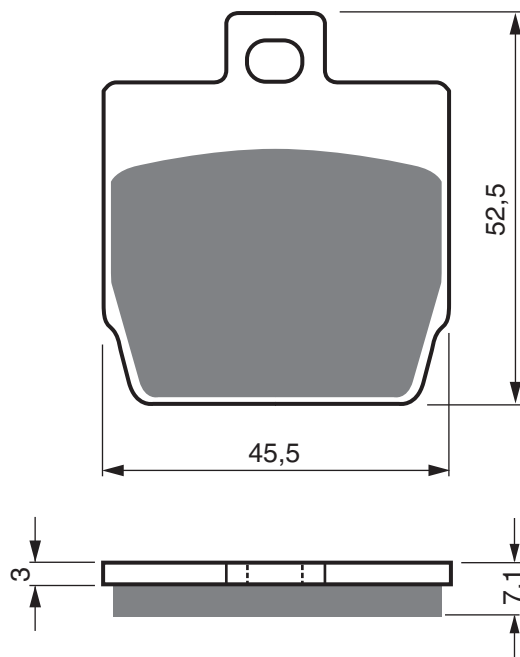

PART NUMBER

128

AD

S3

MBK

EW	50	Stunt	2000 - 2006	FL
EW	50	Stunt Naked	2005 - 2010	FL
YQ	50	Nitro	1997 - 2010	RR
YQ	50	Nitro Naked	2006 - 2010	RR

QUADRO

QV3			2018 - 2020	RL RR
	Qooder		2018 - 2020	RL RR

YAMAHA

EW	50	Slider	2000 - 2005	FL
NS	50	Aerox (2T)	2013 - 2016	RR
NS	50	F Aerox 4	2014 - 2018	RR
NS	50	N Aerox Naked (2T)	2013 - 2016	RR
YQ	50	Aerox R / Aerox	1997 - 2016	RR

EQUIVALENTS OEM

5BR F5811 00	5BR FS811 10	1PH F5806 00

Disc Brake Pads