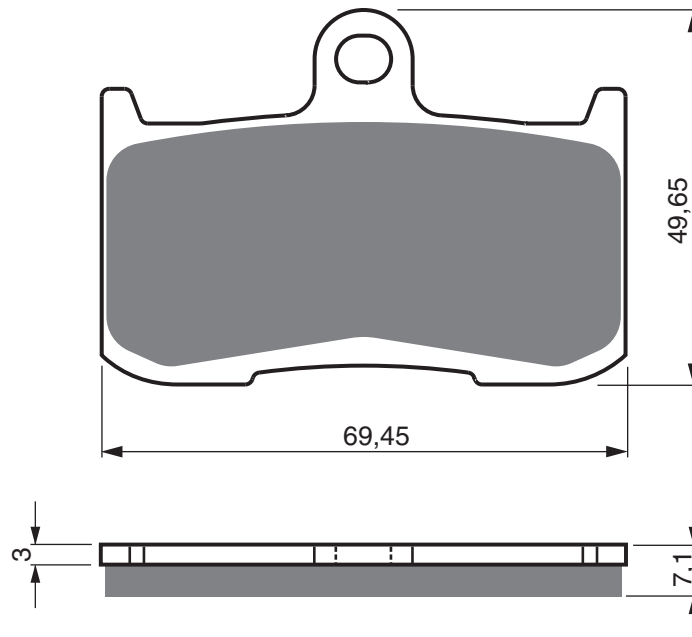

PART NUMBER

207

AD

S3

**S33
RACING**

GP5

GP6

GP7

GPR

HONDA

RS	125	(Rad.cal.)	2004 - 2007	FL	FR
NSF	250	R (Moto 3)	2012 - 2013	FL	FR

INDIAN

		Chief Dark Horse	2014 - 2020	FL	FR
		Chieftain Dark Horse (Nissin Calipers)	2016 - 2020	FL	FR
		Chieftain Limited (Nissin Calipers)	2017 - 2020	FL	FR
		Roadmaster Classic (Nissin Calipers)	2017 - 2020	FL	FR
		Roadmaster Elite (Nissin Calipers)	2017 - 2020	FL	FR
		Springfield	2016 - 2020	FL	FR
		Springfield Dark Horse	2018 - 2020	FL	FR
	1 800	Chief Classic (Nissin Caliper)	2014 - 2020	FL	FR
	1 800	Chief Vintage (Nissin Caliper)	2014 - 2020	FL	FR
	1 800	Chieftain (Nissin Caliper)	2014 - 2020	FL	FR
	1 811	Roadmaster (Cast Wheel/Nissin Calipers)	2015 - 2020	FL	FR

KAWASAKI

Z	800	(Z 800 ADS/AEF/AFF) (Non ABS)	2013 - 2016	FL	FR
Z	800	(Z 800 BDS/BEF/BFF) (ABS Model)	2013 - 2016	FL	FR
Z	800	E (Z 800 DDS/DEF/DFE/DGF - ABS)	2013 - 2016	FL	FR
Z	900	(ZR 900 AHF/AJF) (Non ABS)	2017 - 2020	FL	FR
Z	900	(ZR 900 BHF/BJF/DJF) (ABS)	2017 - 2020	FL	FR
Z	900	RS ABS (ZR 900 CJF/EJF ABS)	2018 - 2021	FL	FR
Z	900	RS Café (CJFA/CJFB) (ABS)	2018 - 2020	FL	FR
ZX-9R	900	Ninja (ZX900C/H884)	2002 - 2003	FL	FR
ZX9R	900	(ZX 900 F1/F2)	2002 - 2004	FL	FR
Z	1 000	(ZR1000 A1/A2/A3)	2003 - 2005	FL	FR

MORIWAKI

MD	250	H/S	2008 - 2013	FL	FR

SUZUKI

GSX-S	750	AL7/AZL7/AL8/AZL8/AL9/AZL9	2017 - 2021	FL	FR
GSX	1 300	B-King (BKK8/BKK9/BKL0/BKL1)	2008 - 2012	FL	FR

TRIUMPH

	675	Daytona	2006 - 2008	FL	FR
	675	Street Triple R	2009 - 2012	FL	FR
	675	Street Triple RX (Nissin F/Brembo R Calipers)	2015 - 2016	FL	FR
	1 050	Speed Triple (Nissin Radial Caliper F/Caliper/220mm R/Disc)	2005 - 2006	FL	FR
	1 050	Tiger (Radial Caliper)	2007 - 2011	FL	FR

EQUIVALENTS OEM

43082 1290	43082 0002	5KE W0045 00	T 2020 329	T 2020 475	59100 23830	06455 NX4 860
59100 23840	45105 NX7 006	06455 NX7 006	43082 0129	43082 0168		

1 050	Tiger SE (ABS)	2010 - 2013	FL	FR
1 050	Tiger Sport (ABS)	2013 - 2018	FL	FR

VICTORY

	Broadwalk (Spoke Wheels)	2013 - 2015	FL	FR
	Magnum X-1	2015 - 2017	FL	FR
	Vegas Jackpot	2008 - 2012	FL	FR
	Vegas Jackpot	2013 - 2014	FL	FR
	1 634 Hammer	2008 - 2011	FL	FR
	1 634 Hammer 8-Ball	2010 - 2016	FL	FR
	1 634 King Pin	2008 - 2012	FL	FR
	1 634 King Pin 8-Ball	2008 - 2012	FL	FR
	1 634 King Pin Low	2009 - 2009	FL	FR
	1 634 Vegas	2008 - 2012	FL	FR
	1 634 Vegas 8-Ball	2008 - 2017	FL	FR
	1 634 Vegas Low	2008 - 2009	FL	FR
	1 731 Boardwalk (Spoke Wheels)	2013 - 2015	FL	FR
	1 731 Cory Ness Cross Country	2011 - 2012	FL	FR
	1 731 Cory Ness Jackpot	2008 - 2010	FL	FR
	1 731 Cross Country	2010 - 2017	FL	FR
	1 731 Cross Country 8-Ball	2015 - 2016	FL	FR
	1 731 Cross Country Touring	2012 - 2017	FL	FR
	1 731 Cross Roads	2010 - 2012	FL	FR
	1 731 Cross Roads 8-Ball	2014 - 2015	FL	FR
	1 731 Cross Roads 8-Ball (Cast Wheel)	2014 - 2014	FL	FR
	1 731 Cross Roads Classic	2013 - 2014	FL	FR
	1 731 Cross Roads Classic (Spoke Wheel)	2013 - 2014	FL	FR
	1 731 Cross Touring	2013 - 2017	FL	FR
	1 731 Gunner	2015 - 2017	FL	FR
	1 731 Hammer	2009 - 2011	FL	FR
	1 731 Hammer S	2008 - 2017	FL	FR
	1 731 Hard Ball (Spoke Wheel)	2012 - 2013	FL	FR
	1 731 Highball (Spoke&Cast Wheel)	2012 - 2017	FL	FR
	1 731 Jackpot	2007 - 2016	FL	FR
	1 731 Judge	2013 - 2017	FL	FR
	1 731 Magnum	2015 - 2017	FL	FR
	1 731 Zach Ness Vegas	2011 - 2011	FL	FR

YAMAHA

TZ	250	(Radial Caliper)	2002 - 2010	FL	FR