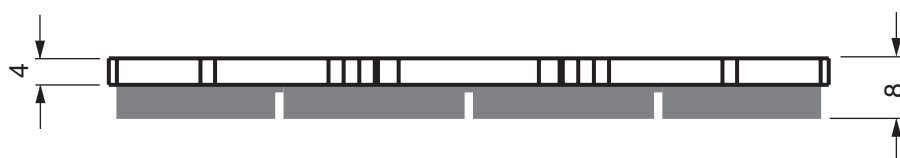

PART NUMBER

376

AD

K1

K5

S3

**S33
RACING**

CAN-AM

500	Defender HD5	2017	2019	FR	RR
500	Traxter HD5	2017	2019	FR	RR
500	Traxter T HD5	2018	2019	FR	RR
799	Defender	2016	2016	FR	
799	Defender DPS	2016	2016	FR	
799	Defender HD8	2017	2019	FR	
799	Defender Max HD8	2018	2019	FR	
799	Defender XT	2016	2016	FR	
799	Defender XT Cab	2016	2016	FR	
800	Maverick Trail R EFI	2018	2018	FR	RR
800	Traxter HD8	2017	2019	FR	RR
800	Traxter T HD8	2018	2019	FR	RR

976	Defender	2016	2016	FR	
976	Defender DPS	2016	2016	FR	
976	Defender HD10	2017	2019	FR	
976	Defender XT	2016	2016	FR	
976	Defender XT Cab	2016	2016	FR	
1 000	Maverick X3 Turbo	2018	2018	FR	RR
1 000	Maverick X3 Turbo R	2018	2018	FR	RR
1 000	Maverick Trail EFI	2018	2018	FR	RR
1 000	Maverick X3	2017	2017	FR	RR
1 000	Maverick X3 Max Turbo	2017	2018	FR	RR
1 000	Maverick X3 Max Turbo R	2018	2018	FR	RR
1 000	Traxter HD10	2017	2019	FR	RR
1 000	Traxter Max HD10	2018	2019	FR	RR
1 000	Traxter T HD10	2018	2019	FR	RR
	Maverick X3	2018	-		

EQUIVALENTS OEM

715 900 380

715 900 387