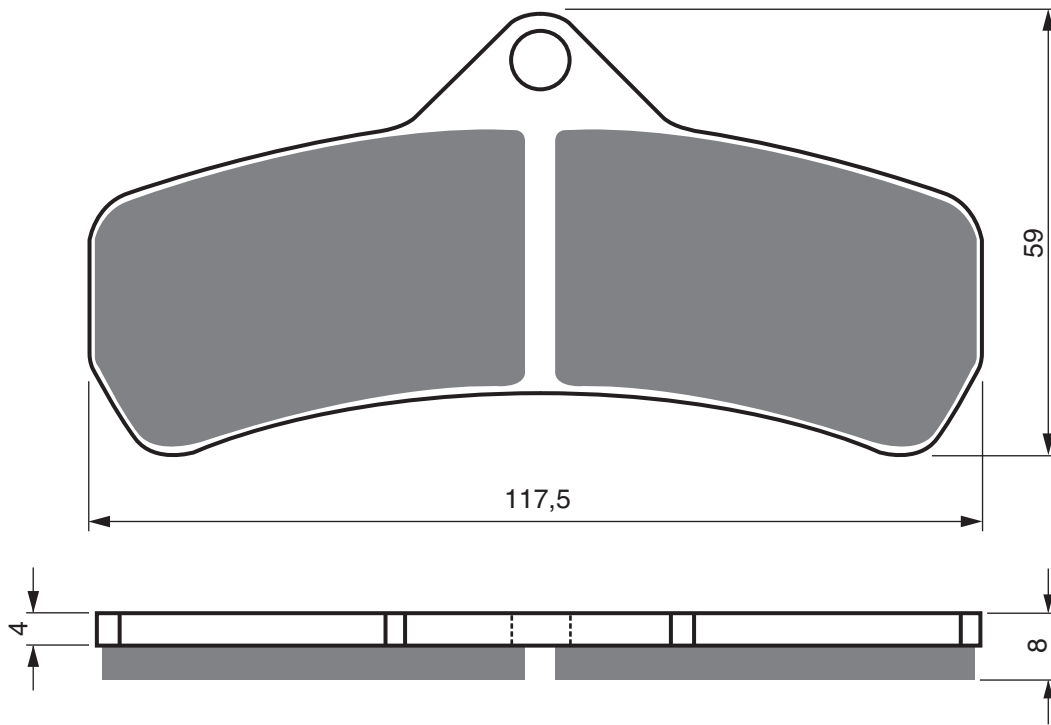

PEUGEOT

50	New Vivacity (50cc/2T) (12" wheels/200mm dia disc)	2008 - 2014	FL
50	New Vivacity (50cc/4T) (12" wheels/200mm dia disc)	2008 - 2014	FL
50	New Vivacity Sixties (50cc/4T) (12" wheels/200mm disc)	2010 - 2013	FL
125	Sum-Up	2008 - 2011	FL

PGO

50	Bugrider (Buggie)	2006 - 2006	RR
150	Bugrider		RR
BR 150	A Bugxter	2005 - 2007	RR
250	Bugrider		RR
250	SS Bugrider (Single Seat)		RR

PIZZA PEDS

125	Pizza Delivery Scooter (4T)	2012 - 2015	FL

POLARIS

250	Trail Boss 4x4	1987 - 1987	FL FR

QUADZILLA

RV 125	Midi RV Bug		RR
BR 150	E Bugrider	2004 - 2006	RR
RV 150	Midi RV Buggie		RR
BR 200		2007 - 2008	RR
BR 250			RR
XRV 250			RR
XL 300			RR

SACHS

50	Mad Ass (4T)	2006 - 2009	RR
125	Mad Ass (4T)	2006 - 2009	RR

SINNIS

LJ 50	QT-H (Rear disc model)	2012 - 2014	RR
125	Apache SM	2015 - 2020	RR
125	Apache SMR	2017 - 2020	RR
125	Blade X	2015 - 2020	RR
JS 125	6H ST	2013 - 2014	FL
QM 125	GY-2B Blade	2009 - 2014	RR
QM 125	GY-2B(A) Apache (Rear disc model)	2009 - 2014	RR
QM 125	T Matrix	2010 - 2010	FL
QM 125	T-10H Matrix II	2010 - 2014	FL
QM 125	T-10R Eagle	2010 - 2014	FL
QM 125	T-8G Ecocity	2007 - 2014	FL

SUPERBYKE

RMR 125		2007 - 2009	RR

SUZUKI

RM 65	K3/K4/K5	2003 - 2005	RR
DF 125			FL
DR 125	SEX/SEY	1999 - 2001	FL
DR 125	SF/SH/SJ	1985 - 1994	FL
TS 125	XUF/UXG/XUH/XUJ	1985 - 1990	FL
DF 200	EV/EW/EY (SH42A)	1998 - 2000	FL
DR 200	G/H/J	1986 - 1989	FL
DR 200	SE Trojan	1996 - 2013	FL
DR 200	SEK1-SEK9	2001 - 2009	FL
DR 200	SEP/SER/SES/SEV/SEW/SEX/SEY Djebel (SH42A)	1993 - 2000	FL
SX 200	R/R2/RJ/RM	1990 - 1991	FL
LT-F 250	K2/K3/K4/K5/K6/K7/K8/K9/L2/L3/L4 Ozark	2002 - 2014	FL FR
TS 250	XE/XG/XH/XJ/XK	1985 - 1989	FL
LT-A 400	FK2/FK3/FK4/FK5/FK6/FK7 Eiger 4WD	2002 - 2007	FL FR
LT-F 400	FK2/FK3/FK4/FK5/FK6/FK7 (Eiger 4WD)	2002 - 2007	FL FR
LT-F 400	K2-K7	2002 - 2007	FL FR
LT-A 500	FK2/FK3/FK4 Vinson 4WD Auto	2002 - 2007	FL FR
LT-F 500	FK3/FK4/FK5/FK6/FK7 Vinson	2003 - 2007	FL FR

SYM

600	Quadraider	2006 - 2007	FL FR

TAISHAN

50	Panther Quad	2003 - 2004	FL FR
XT 50		2003 - 2004	FL
XT 125	Sport	2004 - 2005	FL

YAMAHA

YFS 200	R/S/T/V Blaster	2003 - 2006	FL FR
YFM 250	BT/BV Bruin	2005 - 2006	FL FR
YFM 250	BW/BX/BY Big Bear	2007 - 2010	FL FR
YFM 250	XN/XP/XR/XS	2001 - 2004	FL FR
YFM 350	ANS/ANT/ANV Bruin 2x4	2004 - 2006	FL FR
YFM 350	FAS/FAT/FAV Bruin 4x4	2004 - 2006	FL FR
YFM 350	FGIW/FGIX/FGIY/FGIZ Grizzly 4WD IRS	2007 - 2010	FL FR
YFM 350	FWA Grizzly 4WD	2004 - 2014	FL FR
YFM 350	FXG/FXH/FXJ/FXK/FXL/FXM/FXN/FPXFXR/FXS Wolverine	1995 - 2004	FL FR
YFM 350	GW/GX/GY/GZ Grizzly 2WD	2008 - 2010	FL FR
YFM 350	L Big Bear	1999 - 1999	FL FR
YFM 350	XD/XE/XF/XG/XH/XJ/XK/XL/XM/XN/XP/XR	1992 - 2004	FL FR
YFM 350	XW/XXW/XX 2WD Wolverine	2006 - 2009	FL FR
YFZ 350	A/B/D/E/F/G/H/J/K/L/M/N/P/R/S/T/V Banshee	1990 - 2009	FL FR
YFM 400	AR Kodiak (5VH3/4)	2003 - 2003	FL FR
YFM 400	FAM/FAN	2000 - 2001	FL FR
YFM 400	FGW/FGX Grizzly	2007 - 2008	FL FR
YFM 400	FWT (Big Bear)	2005 - 2005	FL FR
YFM 450	FAR/FAS	2003 - 2004	FL FR
YFM 450	FAT/FAHT/FAV (Kodiak)	2005 - 2006	FL FR
YFM 450	FWA Grizzly IRS	2011 - 2016	FL FR
YFM 450	FWAD Grizzly EPS (Power Steering)	2011 - 2014	FL FR
YFM 450	FXV/FXW/FXX/FXY/FXZ Wolverine	2006 - 2010	FL FR
YFZ 450	B/D	2013 - 2014	FL FR

EQUIVALENTS OEM

43082 1241	43082 0043	43235-FYBQ-300	45105 166 007	45105 GE3 601	45105 GE3 602	45105 GC4 601
45105 GC4 602/603	45105 GW6 004	45105 GBF 405	45112 GC4 601	45112 GC4 831	800070854	43082 1028
43082 1201	54074-10000	59300 44870	59300 42810	59300 42850	59340 13A00	59340 22A00
59340 42A10	59340 44A00	3GD W0045 00	06455 GBF J01	5LP W0045 00	59100 38870	59100 38880
59101 38810	59101 38820	59101 38850	59101 38860	K4308 21241	06455 KEH 900	06455 GBZ 701
06455 KRM 861	55100 23044 08	PE774896	44203 OSB 000			

PART NUMBER

145

S3

GP5

GP6

GP7

Disc Brake Pads

SPIEGLER BREMSTECHNIK

8 Piston light weight calliper

FL FR