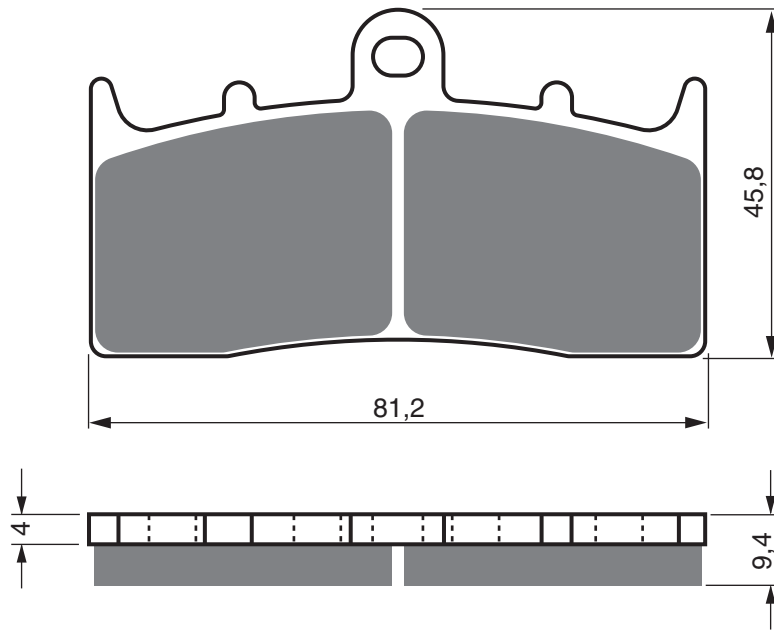

EQUIVALENTS OEM

5B4 W0046 00

5B4 2586 00

PART NUMBER

318

AD

S3

**S33
RACING**