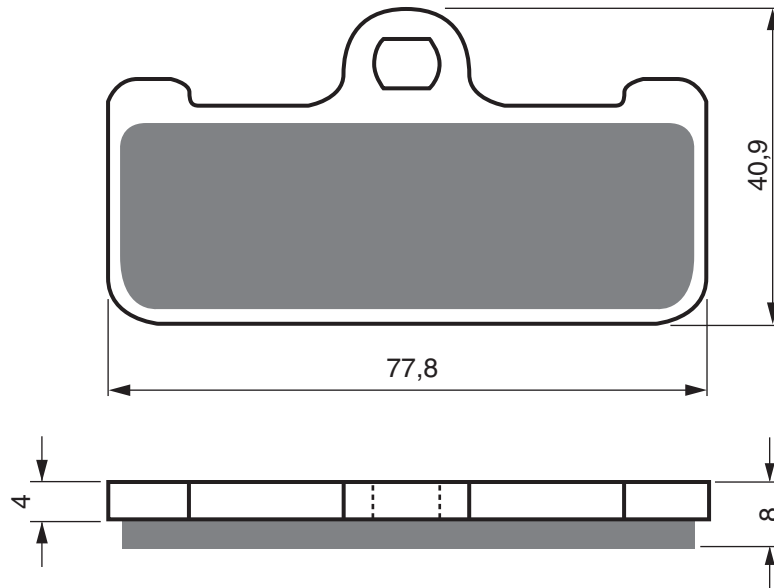

PART NUMBER

116

S3

**S33
RACING**

GP6

GP5

GP7

GPR

BREMBO RACING CALIPERS

X1017.40/41 - 4 Piston / 40mm Axial Monobloc	FL
XA3.B8.30/31 - 4 Piston P32/36 Radial Mount Caliper @ 108mm Spacing (Titanium Pistons)	FL
XA3.B8.60/61 - 4 Piston P32/36 Radial Mount Caliper @ 108mm Spacing (Aluminium Pistons)	FL
XA7G2.10/11 P4 32/36 Radial Monobloc 100mm Spacing	FL
XA7G2.40/41 - 4 Piston 100mm CNC Monobloc Race Caliper	FL

EQUIVALENTS OEM

107 A486 03

107 684830

M028Z04