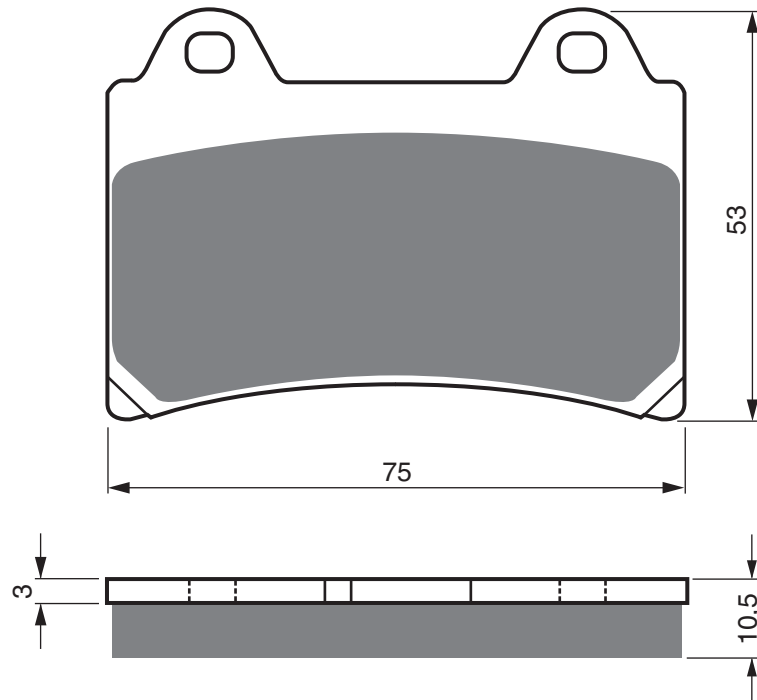

PART NUMBER

073

AD

S3

**S33
RACING**

GP5

YAMAHA

FZR	250		1987 - 1987	FL	FR
TDR	250	(3CK1/3CK2 Europe) (Eng Frame # 3CK-)	1988 - 1992	FL	
TZR	250	(1KT/2AW Japan) (Eng Frame # 1KT-000/056)	1987 - 1987	FL	
TZR	250	(2MA/2XW1/22XW2 Europe) (Eng Frame # 2MA-)	1987 - 1988	FL	FR
TZR	250	(2MA/2XW1/2XW2 Europe) (Eng Frame # 2MA-)	1989 - 1992	FL	
TZR	250	(2XT1 Japan) (Eng Frame 1KT-09)	1988 - 1988	FL	
FZR	400	(3EN1/3EN2)	1988 - 1989	FL	FR
FZR	400	RSP (2TK EX-UP)	1987 - 1987	FL	
SRX	400		1987 - 1987	FL	
SRX	400	(3VN1/3VN2/3VN5)	1990 - 1996	FL	FR
SRX	600	(3SX)	1990 - 1991	FL	
FZ	750		1989 - 1991	FL	FR

FZ	750	Genesis	1987 - 1987	FL	FR
TDM	850		1991 - 1995	FL	FR
TRX	850		1996 - 1999	FL	
TRX	850	(Italy)	1995 - 1995	FL	FR
FZR	1000	Genesis	1987 - 1988	FL	FR
FJ	1200	(3CV/3XW Type)	1988 - 1995	FL	FR
XVZ	1300	AH/ATH "Royal Star" Royal Star Classic	1996 - 2000	FL	FR RR
XVZ	1300	TF "Venture Star"	1999 - 2001	RR	
XVZ	1300	Venture Royale (3JS/F115)	1986 - 1989	FL	FR RR
XVZ	1300	Venture Royale (3JS/F115)	1990 - 1995	FL	FR RR
XV	1600	A "Wildstar"	1999 - 2004	RR	
XV	1700	Road Star Warrior	2002 - 2003	RR	

EQUIVALENTS OEM

1NL W0045 00	1NL W0045 01	1RK W0045 00	1RK W0045 50	1RK W0046 00	2GH W0045 00	2GH W0045 01
3EN W0045 00	4KG W0045 00	4NK W0046 00	4NK W0045 00	4WM W0046 00		

Disc Brake Pads