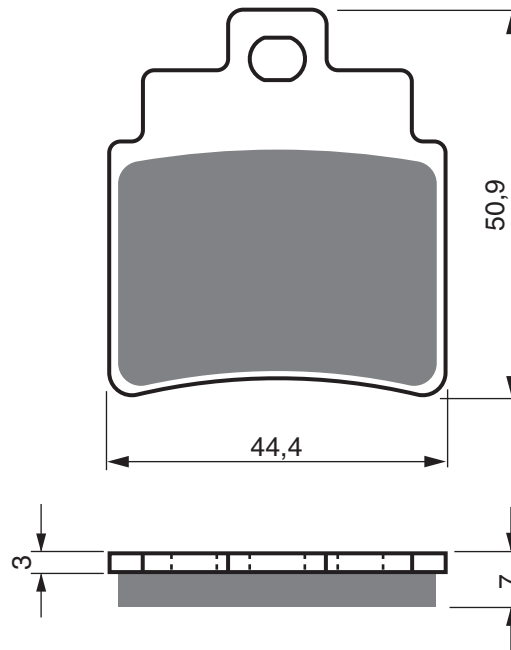

AD

K5

S3

1 set = 4 pcs

ARCTIC CAT

DVX	250	Sport	2006 - 2008	RR
DVX	300		2009 - 2014	RR

GILERA

250	Oregon Quad	2007 - 2007	RR
-----	-------------	-------------	----