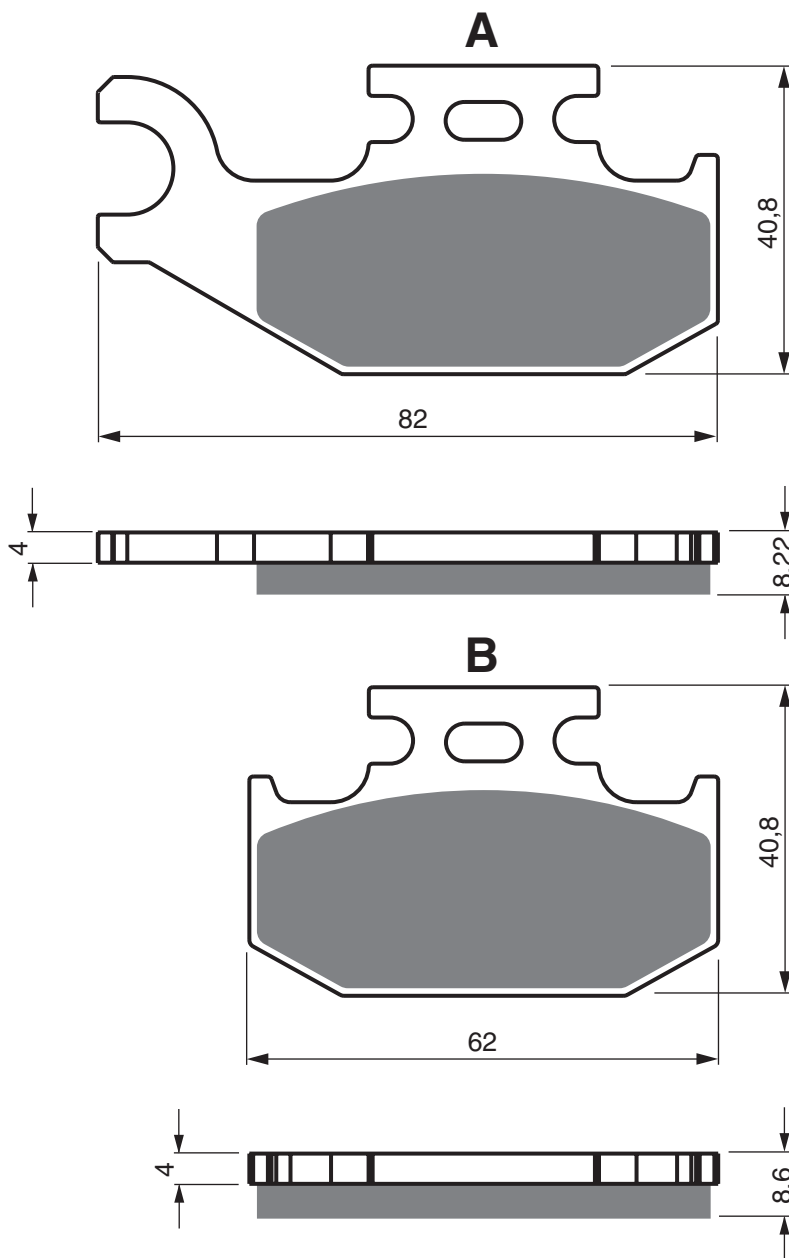

PART NUMBER

374

AD

K1

K5

S3

S33
RACING

SUZUKI

LT-A	400	FK8/FK9/FL0/FL1 King Quad Auto 4WD	2008 - 2012	FR
LT-F	400	FK8/FK9/FL0/FL1 King Quad 4WD	2008 - 2012	FR
LT-A	450	XK7/XK8/XK9 King Quad	2007 - 2010	FR
LT-A	500	XPk9/XPZK9/XPLO-XPL5 King Quad (Power Steering)	2009 - 2015	FR
LT-A	700	XK5/XCK6/XK6/XK7 King Quad	2005 - 2007	FR
LT-A	750	XPk9/XPZK9/XPLO-XPL5 King Quad (Power Steering)	2009 - 2015	FR
LT-A	750	XZK8/XK8/XK9/XZK9/XL0 King Quad	2008 - 2010	FR

EQUIVALENTS OEM

59100 31850