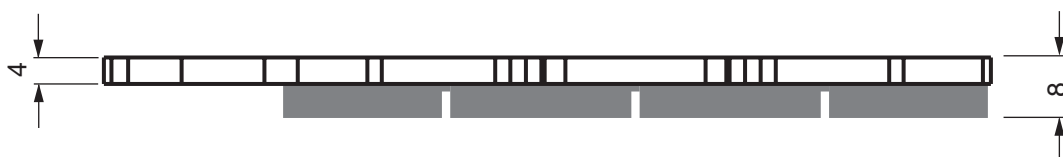

PART NUMBER

376

AD

K1

K5

S3

**S33
RACING**

CAN-AM

500	Defender HD5	2017	2019	FR	RR
500	Traxter HD5	2017	2019	FR	RR
500	Traxter T HD5	2018	2019	FR	RR
799	Defender	2016	2016	FR	
799	Defender DPS	2016	2016	FR	
799	Defender HD8	2017	2019	FR	
799	Defender Max HD8	2018	2019	FR	
799	Defender XT	2016	2016	FR	
799	Defender XT Cab	2016	2016	FR	
800	Maverick Trail R EFI	2018	2018	FR	RR
800	Traxter HD8	2017	2019	FR	RR
800	Traxter T HD8	2018	2019	FR	RR

976	Defender	2016	2016	FR	
976	Defender DPS	2016	2016	FR	
976	Defender HD10	2017	2019	FR	
976	Defender XT	2016	2016	FR	
976	Defender XT Cab	2016	2016	FR	
1 000	Maverick X3 Turbo	2018	2018	FR	RR
1 000	Maverick X3 Turbo R	2018	2018	FR	RR
1 000	Maverick Trail EFI	2018	2018	FR	RR
1 000	Maverick X3	2017	2017	FR	RR
1 000	Maverick X3 Max Turbo	2017	2018	FR	RR
1 000	Maverick X3 Max Turbo R	2018	2018	FR	RR
1 000	Traxter HD10	2017	2019	FR	RR
1 000	Traxter Max HD10	2018	2019	FR	RR
1 000	Traxter T HD10	2018	2019	FR	RR
	Maverick X3	2018	-		

EQUIVALENTS OEM

715 900 380

715 900 387