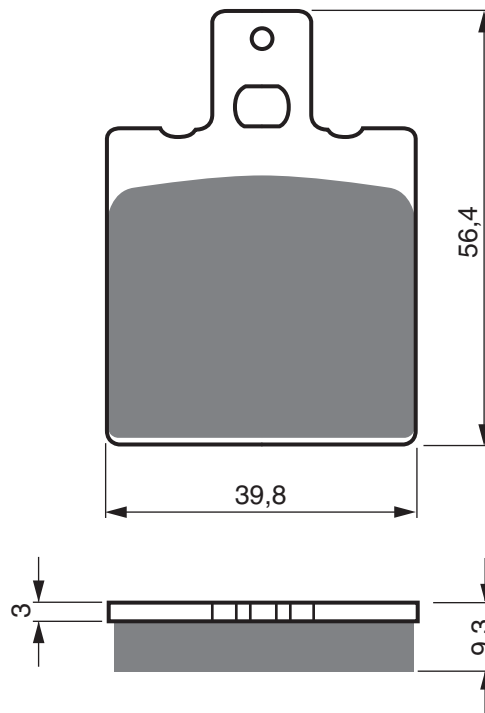

PART NUMBER

087

AD

S3

HONDA

CRM	125	RL/RM/RN/RP/RR/RV/RX (JD10)	1990 - 1999	RR
NSR	125	FJ/FK/FL/FM/FN	1988 - 1992	RR
NSR	125	RK/RL/RM/RN/RS/RV/RW/RX/R1	1989 - 2001	RR

EQUIVALENTS OEM

43105 KBS 405	43105 KBS W00	43105 KY4 901	43105 KY4 902	43105 NW2 610