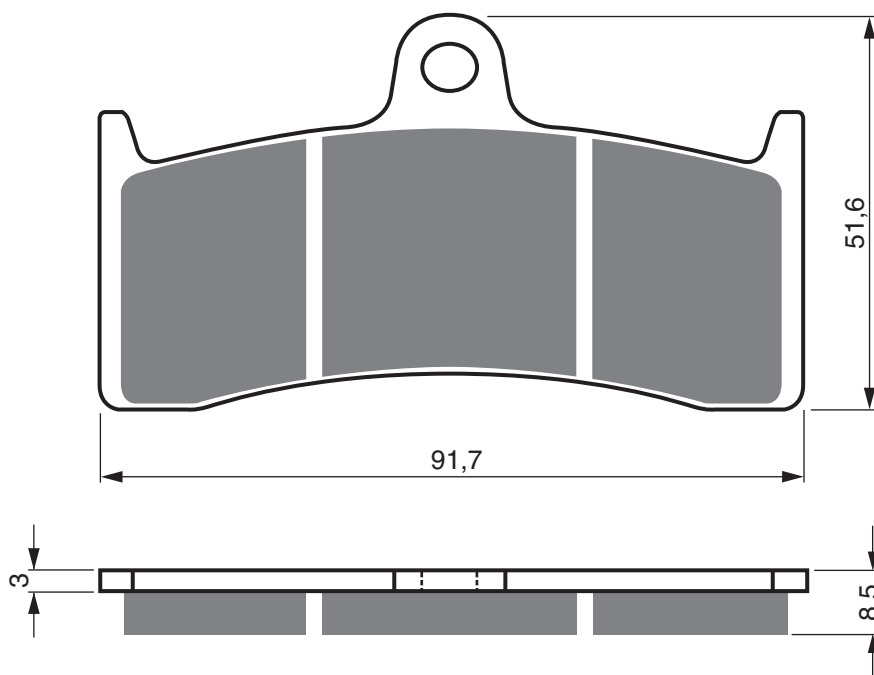

PART NUMBER

126

AD

S3

**S33
RACING**

GP5

GP6

GP7

GPR

BUELL

M2	1 200	Cyclone®	1998 - 2005	FL
S1	1 200	Lightning®	1998 - 2000	FL
S1	1 200	White Lightning®	1998 - 2000	FL
S3	1 200	Thunderbolt®	1998 - 2000	FL
S3T	1 200	Thunderbolt®	1998 - 2000	FL
X1	1 200	Lightning®	1998 - 2005	FL

FOR BERINGER

6 Piston (Old Design)	FL

HHI

6 Piston - All Types	FL RR

HONDA

CB	1 300	FW/FX/FY (SC40)	1998 - 2000	FL FR

KAWASAKI

ZX-7RR	750	(ZX 750 N1/N2)	1996 - 1999	FL FR

MV AGUSTA

	750	Brutale Oro F4	2003 - 2005	FL FR
	750	Brutale S F4	2003 - 2005	FL FR
F4	750	SPR	2001 - 2004	FL FR
F4	750	SPR Senna	2001 - 2003	FL FR
F4S	750	(Mono Posto)	1999 - 2004	FL FR
F4S	750	1+1 (Bi-Posto)	2001 - 2004	FL FR

910	Brutale S (Nissin Calipers)	2006 - 2008	FL FR
F4	1 000 Ago	2005 - 2005	FL FR
F4	1 000 S (Mono Posto)	2004 - 2006	FL FR
F4	1 000 Ss 1+1 (Bi Posto)	2004 - 2006	FL FR
F4	1 000 Tamburini	2005 - 2005	FL FR

NISSIN

6 piston racing caliper	FL

PERFORMANCE MACHINES

112 X 6B	FL
112 X 6QC	FL
125x6QC	FL

PRE TECH

6 Piston (Radial Mount)	FL

THUNDERHEART CALIPER

6 Piston Caliper	FL

YAMAHA

YZF	750	R7 OW02 (Race Version)	1999 - 2001	FL FR

EQUIVALENTS OEM

43082 1181	800094024	80009870	H0300F	06455 MBR 006

Disc Brake Pads