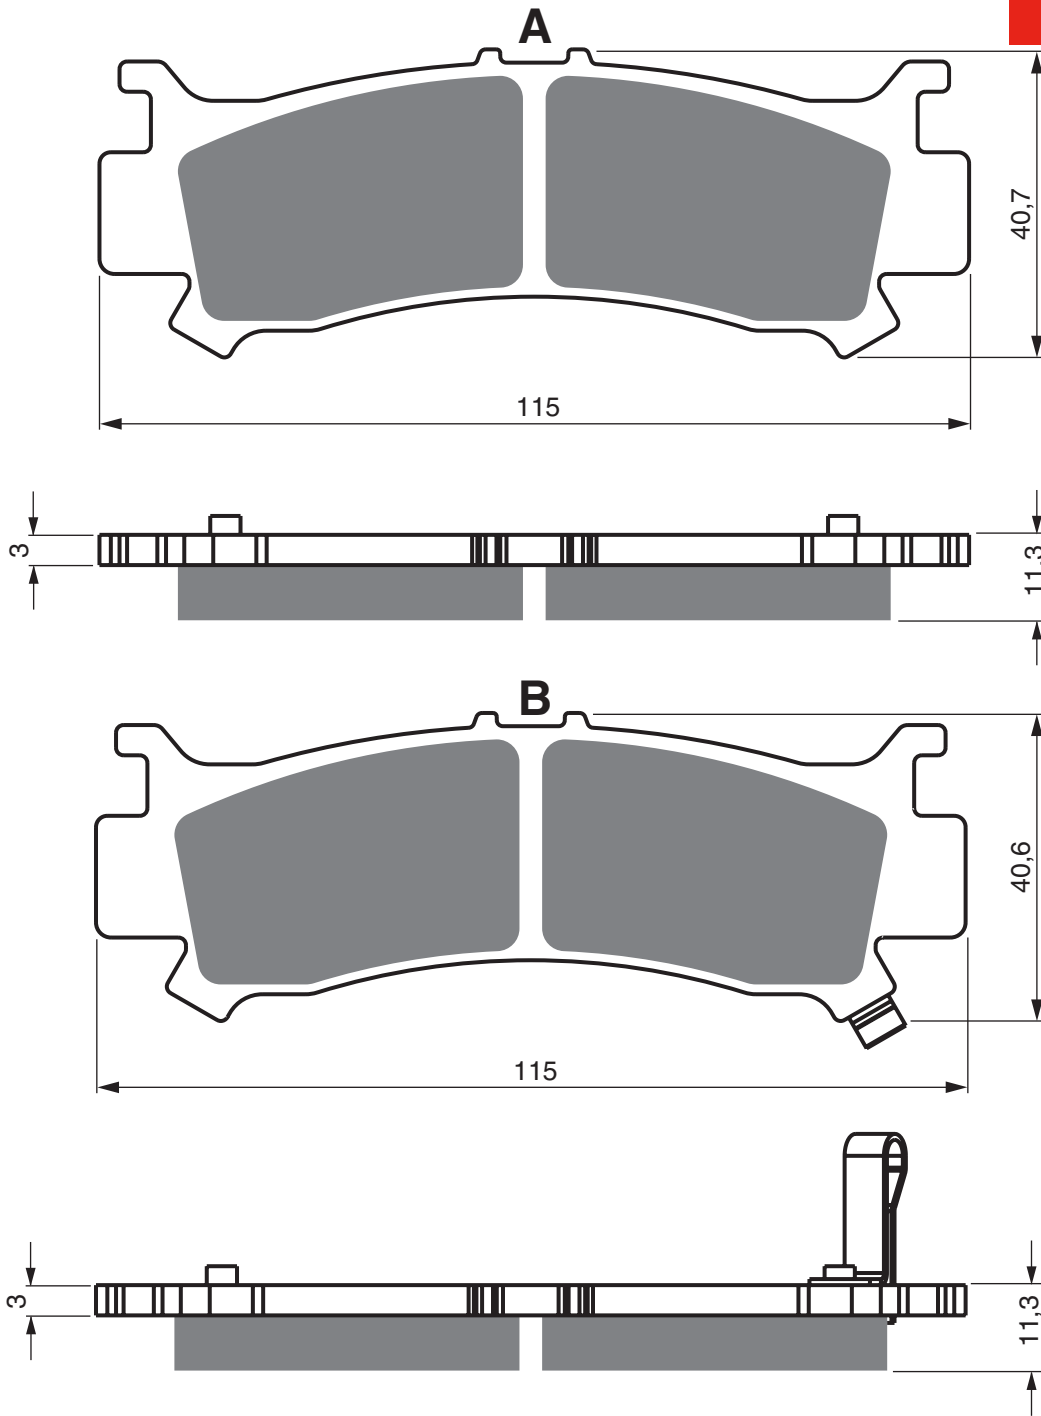

PART NUMBER

383

AD

K1

K5

S3

**S33
RACING**

HONDA

SXS	1 000	M3 Pioneer (3 Seater)	2016 - 2020	FL
SXS	1 000	M3P Pioneer (3 Seater)	2016 - 2020	FL
SXS	1 000	M5D Pioneer (5 Seater)	2016 - 2020	FL
SXS	1 000	M5L Pioneer (5 Seater)	2017 - 2020	FL
SXS	1 000	M5P Pioneer (5 Seater)	2016 - 2020	FL
SXS	1 000	S2R Talon (2 Seater)	2019 - 2021	FL

EQUIVALENTS OEM

06451-HL4-A01