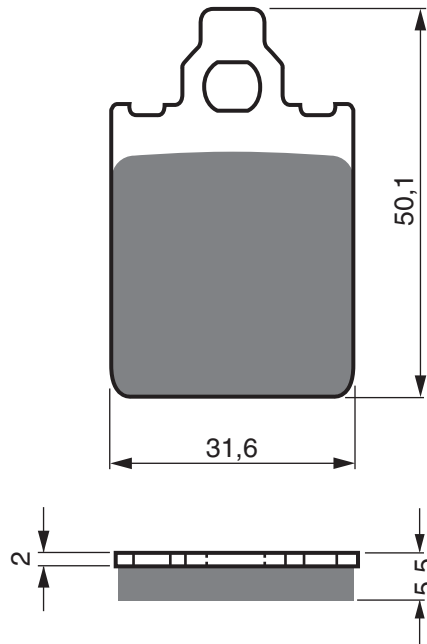

PART NUMBER

118

AD

S3

CAGIVA

50	Blues	1993 - 1995	RR
50	Prima	1992 - 1994	RR
50	Super City	1993 - 1995	RR
80	Prima	1992 - 1994	RR
80	Super City	1993 - 1995	RR

ITALJET

50	Formula (FR50/H088)	1994 - 1998	FL
80	Formula	1994 - 1994	FL
125	Formula (FR50/H088)	1994 - 1994	FL

LML

125	i Star (4T)	2010 - 2015	FL
125	Star (2T)	2010 - 2014	FL
125	Star Deluxe (2T) (Front disc)	2001 - 2003	FL
150	Star (2T)	2010 - 2014	FL
150	Star Deluxe (2T) (Front disc)	2001 - 2003	FL
151	i Star (4T)	2010 - 2015	FL
200	i Star (4T)	2010 - 2015	FL

PIAGGIO VESPA

50	Quartz	1992 - 1996	FL
50	Sfera RST	1995 - 1997	FL
LX	60 (Special Anniversary Model)	2006 - 2006	FL
	125 Skipper	1994 - 1997	FL
PX	125 (Disc Brake Model) (2T) (Up to 30/04/2011)	1998 - 2011	FL
PX	125 Touring (Disc brake model)	2015 - 2015	FL
	150 Skipper	1994 - 1997	FL
PX	150 (Disc Brake Model)	1998 - 2015	FL
PX	150 Touring (Disc brake model)	2015 - 2015	FL
PX	200 (Disc Brake Model)	1998 - 2007	FL

EQUIVALENTS OEM

494762	498414	800067127	C-4721834	647176