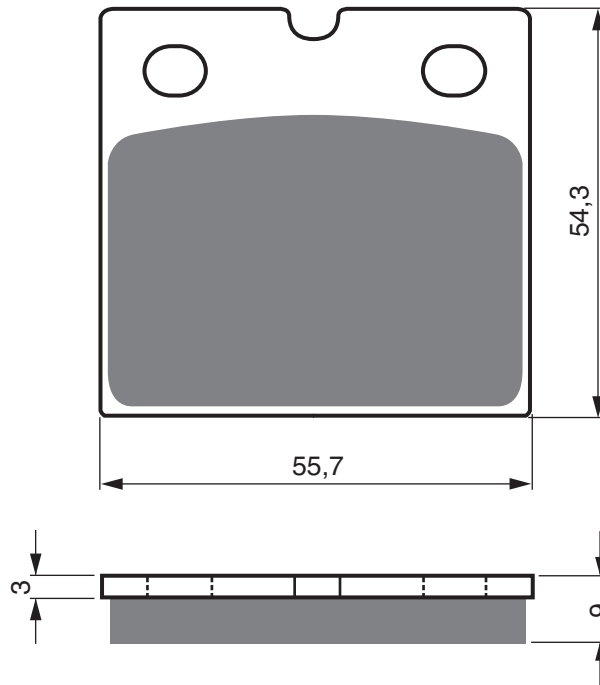

- AD
- S3
- **S33**
  RACING
- GP5
- GP6
- GP7

AMERICAN SUSPENSION AFTERMARKET CALIPERS

B17	Mach 8 Standard mount 2 Piston Caliper	FL
B17	Phantom 2 piston Brake Caliper	FL
P26	2 Piston Caliper	FL

BENELLI

354		1982 - 1982	RR
500	4T	- 1976	RR
750	SEi (6 cyl)	1975 - 1975	FL FR
900	SEi (6 cyl)	1983 - 1993	FL FR

BIMOTA

	All Early Models	1983	FL FR RR

BMW

K75	/75-2 (Non ABS)	1984 - 1990	FL FR
K75	/75-5 (ABS Model)	1990 - 1996	RR
K75	/75-5 (Non ABS)	1984 - 1988	FL FR
K75	RT (ABS Model)	1989 - 1996	RR
K75	S (Non ABS)	1985 - 1988	FL FR RR
K75	S (Non ABS)	1988 - 1995	RR
R	LS (Brembo Caliper)	1981 - 1985	FL FR
R45	450 /45N (Single rotor with Brembo Caliper)	1978 - 1985	FL
R45	450 /45N (Twin Rotor with Brembo caliper)	1978 - 1985	FL FR
R65	650 (Double rotor model)	1988 - 1989	FL FR
R65	650 GS	1987 - 1992	FL
R65	650 LS (Brembo Caliper)	1981 - 1985	FL FR
R65	650 RT	1985 - 1988	FL FR
R65	650 T (Brembo Caliper)	1980 - 1985	FL
K75	750 C	1985 - 1988	FL FR
K75	750 RT (Non ABS)	1989 - 1996	RR
K75	750 S (ABS Model)	1985 - 1988	FL FR RR
K75	750 S (ABS Model)	1988 - 1995	RR
R80	800 /R80 RT (Double Rotor)	1984 - 1988	FL FR
R80	800 GS	1980 - 1987	FL
R80	800 RT (Double Rotor)	1982 - 1984	FL FR
R80	800 RT (Double Rotor)	1982 - 1984	

R80	800	ST	1982 - 1984	FL
R80	800	TIC	1980 - 1985	FL FR
K1	1 000	(16 Valve - ABS)	1988 - 1993	RR
K1	1 000	(16 Valve - Non ABS)	1989 - 1993	RR
K100	1 000	(Non ABS - 8 Valve Model)	1982 - 1988	FL FR RR
K100	1 000	/2 (ABS - 8 Valve Model)	1987 - 1988	FL FR RR
K100	1 000	/2 (ABS - 8 Valve Model)	1988 - 1990	RR
K100	1 000	/2 (Non ABS - 8 Valve Model)	1987 - 1988	FL FR RR
K100	1 000	/2 (Non ABS - 8 Valve Model)	1998 - 1990	RR
K100	1 000	LT (ABS - 8 Valve Model)	1986 - 1988	FL FR RR
K100	1 000	LT (ABS - 8 Valve Model)	1989 - 1989	RR
K100	1 000	LT (Non ABS - 8 Valve Model)	1986 - 1988	FL FR RR
K100	1 000	LT (Non ABS - 8 Valve Model)	1988 - 1991	RR
K100	1 000	RS (16 Valve - ABS Models)	1989 - 1992	RR
K100	1 000	RS (16 Valve - Non ABS)	1989 - 1992	RR
K100	1 000	RS (ABS Model - 8 Valve)	1983 - 1988	FL FR RR
K100	1 000	RS (ABS Model - 8 Valve)	1988 - 1989	RR
K100	1 000	RS (Non ABS - 8 Valve)	1983 - 1988	FL FR RR
K100	1 000	RS (Non ABS - 8 Valve)	1988 - 1989	RR
K100	1 000	RT (ABS - 8 Valve)	1983 - 1988	FL FR RR
K100	1 000	RT (ABS - 8 Valve)	1988 - 1989	RR
K100	1 000	RT (Non ABS - 8 Valve)	1983 - 1988	FL FR RR
K100	1 000	RT (Non ABS - 8 Valve)	1988 - 1989	RR
R100	1 000	/7T (Cast Wheel)	1980 - 1984	FL FR
R100	1 000	/7T (Spoke Wheel)	1980 - 1984	FL FR
R100	1 000	RS	1980 - 1984	FL FR
R100	1 000	RS (A339/2)	1986 - 1988	FL FR
R100	1 000	RT	1987 - 1988	FL FR
R100	1 000	RT (BMW247/A339/0)	1980 - 1984	FL FR
K	1 100	LT (ABS Model)	1989 - 1999	RR
K	1 100	LT (Non ABS)	1989 - 1999	RR
K	1 100	RS (ABS Model)	1992 - 1996	RR
K	1 100	RS (Non ABS Model)	1992 - 1996	RR
KL	1 100	LT	1989 - 1999	RR