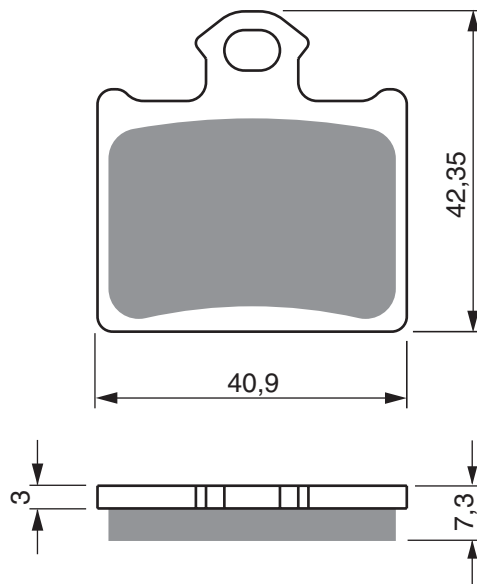

PART NUMBER

297

- **AD**
- **K1**
- **K5**
- **K5-LX**
- **S3**
- **S33
  RACING**

HUSQVARNA

CR	65		2011 - 2013	RR
TC	85	(2T) (17"/14" wheels)	2014 - 2020	RR
TC	85	(2T) (19"/16" wheels)	2014 - 2020	RR

KTM

E-SM	Freeride		2015 - 2017	RR
E-SX	Freeride		2014 - 2017	RR
E-XC	Freeride		2015 - 2020	RR
SX	85	(17"/14" wheels - 220mm F/Disc/Radial Caliper)	2012 - 2015	RR
SX	85	(17"/14" wheels - 240mm F/Disc/Radial Caliper)	2016 - 2020	RR
SX	85	(19"/16" wheels - 220 F/Disc/Radial Caliper)	2012 - 2012	RR
SX	85	(19"/16" wheels - 240mm F/Disc Caliper)	2013 - 2020	RR
	250	Freeride (2T)	2014 - 2017	RR
	350	Freeride (4T)	2012 - 2017	RR

SWM

MC	650	R	2018 - 2018	RR

EQUIVALENTS OEM

470 130 90 300	8000H7138