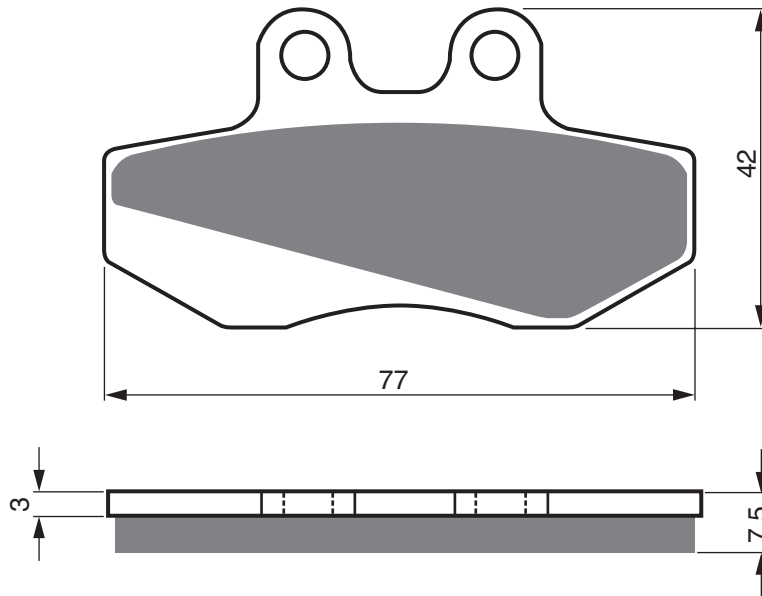

PART NUMBER

095

AD

S3

AJP

PR4	125	Enduro	2004 - 2009	FL
PR4	125	Supermoto	2004 - 2009	FL
PR4	200	Enduro	2004 - 2009	FL
PR4	200	Supermoto	2004 - 2009	FL

APRILIA

RX3-5	50	Marce (M/N/P/R)	1991 - 1994	FL
	125	Classic	1995 - 2001	FL
	125	Pegaso	1991 - 1991	FL
	125	Tuareg Rally (N)	- 1993	FL
	600	Pegaso	1991 - 1991	FL

BETA

RK6			1993 - 1996	FL
RK6	50	Enduro	1997 - 2002	FL

BULTACO

	50	Lobito	1999 - 1999	FL
SM	50	Astro		FL

CH RACING

WSM	50	Motard	2005 - 2005	FL
WXE	50	Enduro	2005 - 2005	FL
WSM	125	Motard	2005 - 2005	FL
WXE	125	Enduro	2005 - 2005	FL

DERBI

	50	Senda Black Edition	2003 - 2003	FL
DRD	50	Senda SM (Double Disc Model) SDR1DB	2002 - 2003	FL FR
DRD	50	Senda SM Black Edition	2003 - 2003	FL
GPR	50	R (218mm R/Disc)	1997 - 2001	FL
GPR	50	Replica Racing (218mm R/Disc)	1999 - 2003	FL
	125	Senda R VIN # SCB1A	2004 - 2004	FL

EXPLORER

KBR	200		2005 - 2005	FL

GAS GAS

EC	50	Rookie	2001 - 2004	FL
SM	50	Rookie	2001 - 2004	FL

GOES

G	50	X	2008 - 2009	FL RR

HRD

	50	Sonic 2 Supermotard		FL
	50	Sonic 2 Trail		FL
	125	Cabriolet	2001 - 2001	FL
	125	Cabriolet Supermotard		FL
	125	Cabriolet Trail		FL

Disc Brake Pads