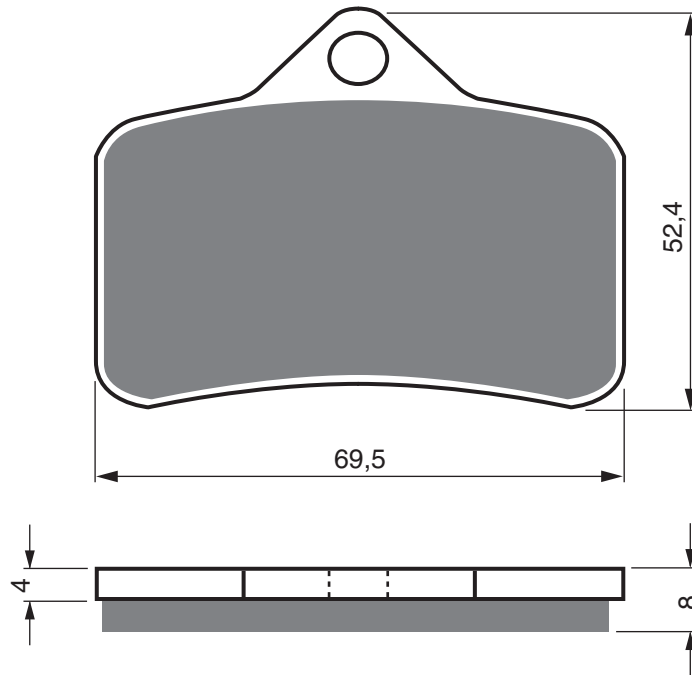

PART NUMBER

139

AD

S3

GP5

GP6

GP7

SPIEGLER BREMSTECHNIK

S4B4 piston caliper

FL