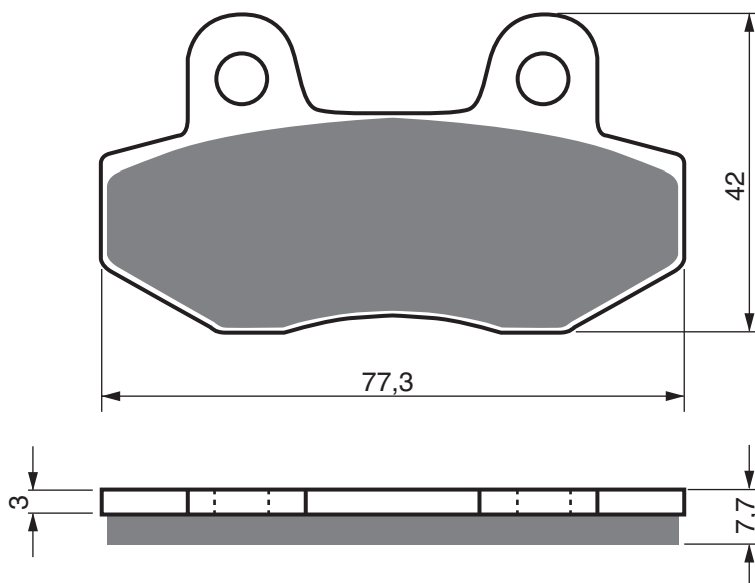

Disc Brake Pads

PART NUMBER

011

AD

K1

K5

S3

**S33
RACING**