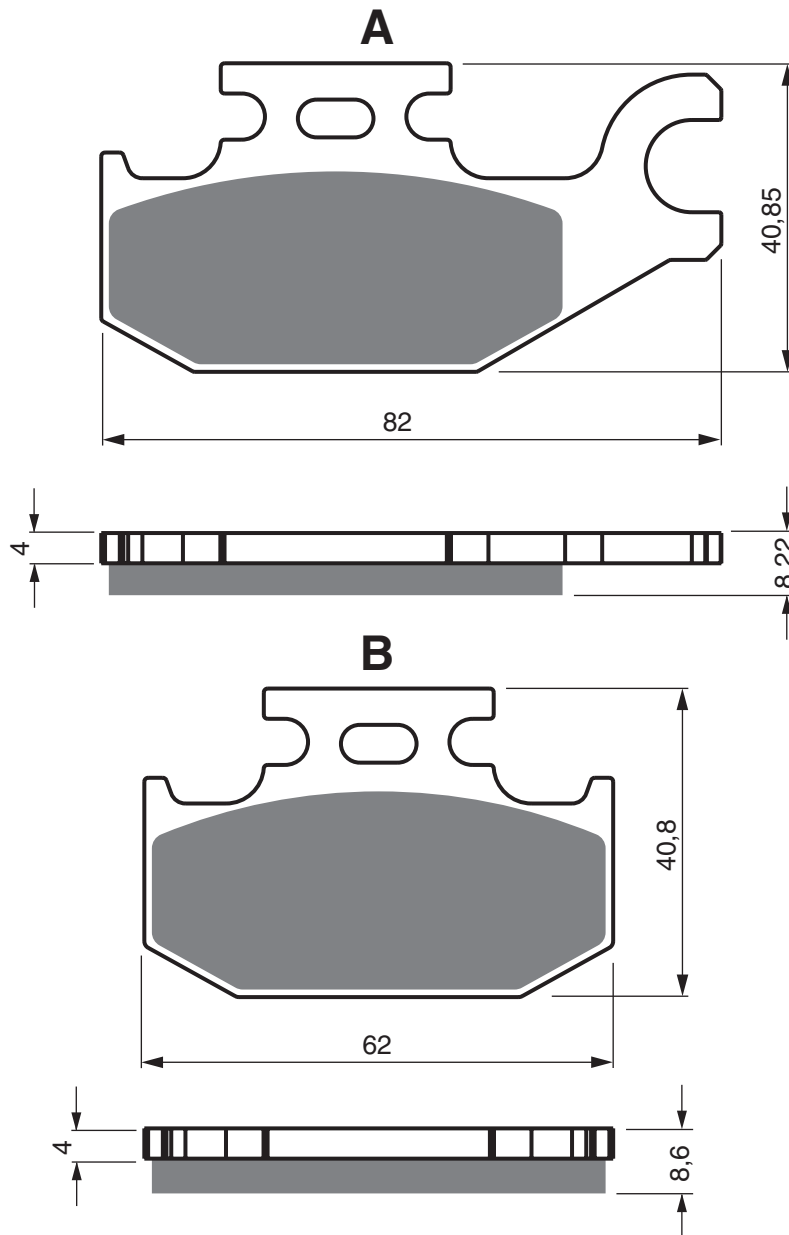

PART NUMBER

373

AD

K1

K5

S3

**S33
RACING**

BENELLI

250	Caffe Nero	2008 - 2014	RR

SUZUKI

UH	125	AL4/AL5/AL6/AL7/AL8 Burgman (ABS)	2014 - 2021	RR
UH	125	K7/K8/K9/L0/L1/L3 Burgman	2007 - 2013	RR
UH	125	L4/L5/L6 Burgman (Non ABS)	2014 - 2016	RR
UH	200	AL4/AL5/AL6/AL7/AL8/AL9 Burgman (ABS)	2014 - 2021	RR
UH	200	K7/K8/K9/L0/L1/L3 Burgman	2007 - 2013	RR

UH	200	L4/L5/L6 Burgman (Non ABS)	2014 - 2016	RR
LT-A	400	FK8/FK9/FLO/FL1 King Quad Auto 4WD	2008 - 2012	FL
LT-F	400	FK8/FK9/FLO/FL1 King Quad 4WD	2008 - 2012	FL
LT-A	450	XK7/XK8/XK9 King Quad	2007 - 2010	FL
LT-A	500	XPk9/XPZK9/XPLO-XPL5 King Quad (Power Steering)	2009 - 2015	FL
LT-A	700	XK5/XCK6/XK6/XK7 King Quad	2005 - 2007	FL
LT-A	750	XPk9/XPZK9/XPLO-XPL5 King Quad (Power Steering)	2009 - 2015	FL
LT-A	750	XZK8/XK8/XK9/XZK9/XLO King Quad	2008 - 2010	FL

EQUIVALENTS OEM

59100 31860

69101 03820