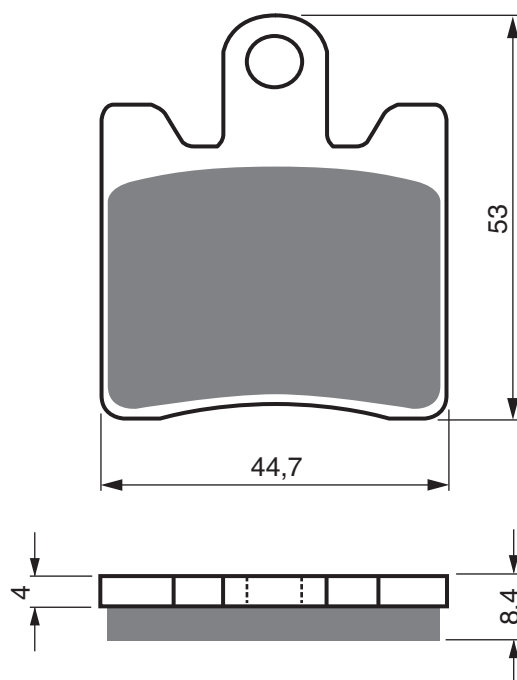

PART NUMBER

147

AD

S3

**S33
RACING**

KAWASAKI

SC	250	A1 (Epsilon 250)	2002 - 2003	FL

SUZUKI

AN	250	W/X/Y Burgman/Skywave	1998 - 2000	FL
AN	250	K1/K2 Burgman/Skywave	2001 - 2002	FL
AN	250	K3-K6 Burgman (CJ43A)	2003 - 2006	FL
AN	400	X/Y Burgman/Skywave	1999 - 2000	FL
AN	400	K1-K2 Burgman/Skywave	2001 - 2002	FL
AN	400	K3-K6 Burgman/Skywave	2003 - 2006	FL

SYM

GT	500		2004 - 2004	FL
GT	500		2007 - 2007	FL FR

EQUIVALENTS OEM

59300 14870	59300 14880	43082 S002	59301 14810	59301 14820	45105 SZ1 0100

Disc Brake Pads