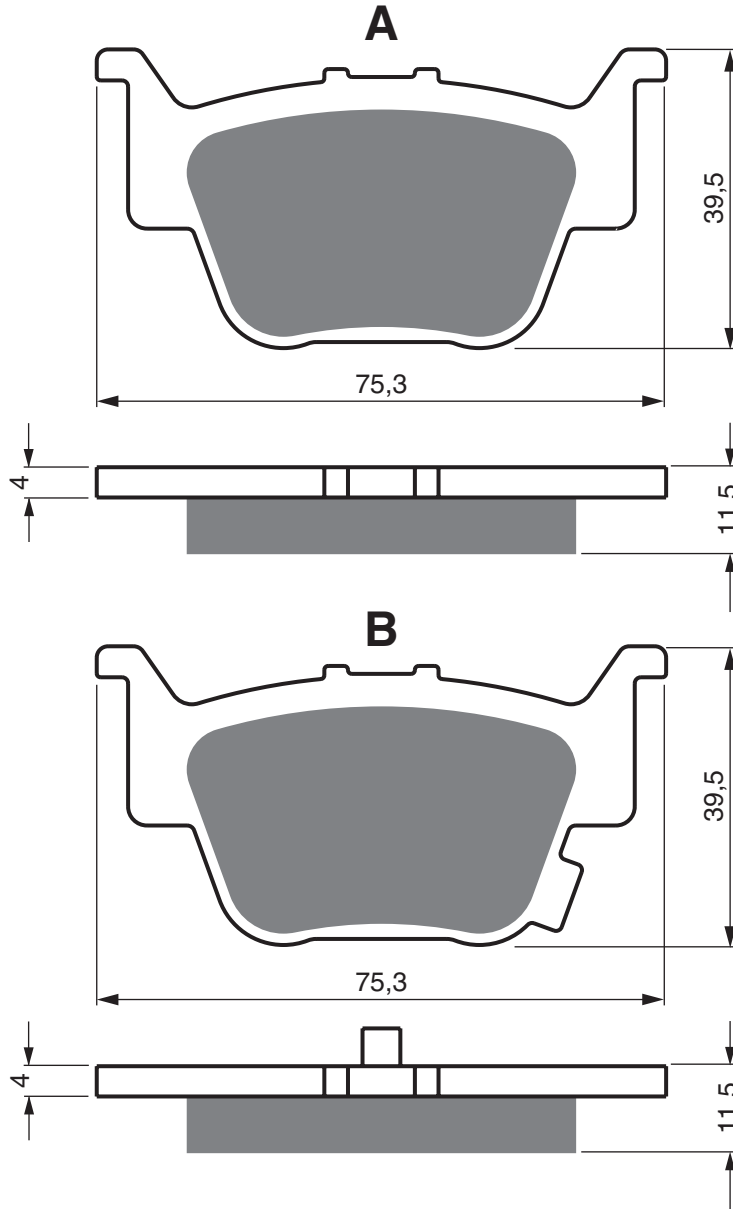

PART NUMBER

399

AD

K1

K5

S3

**S33
RACING**

HONDA

SXS	500	M2 Pioneer (2 Seat)	2015 - 2017	RR
SXS	700	M2 Pioneer (2 Seat)	2016 - 2018	RR
SXS	700	M4 Pioneer (4 Seat)	2016 - 2018	RR

EQUIVALENTS OEM

06435 HN8 016