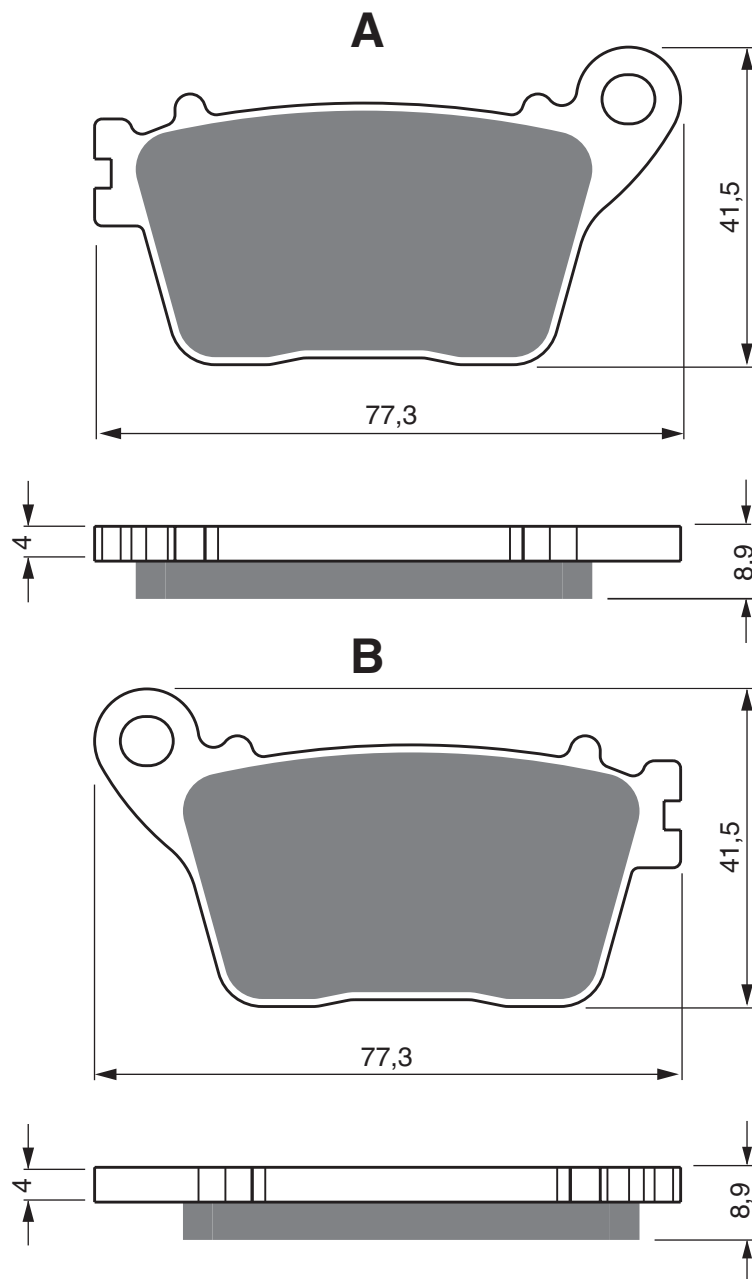

PART NUMBER

242

AD

S3

**S33
RACING**

HONDA

CB	600	F7/F8/F9/FA/FB/FC Hornet	2007 - 2013	RR
CBR	600	FB/FC (Non ABS)	2011 - 2013	RR
CBR	600	RA9/RAA/RAB/RAC/RAD/RAG (C-ABS)	2009 - 2016	RR
CBR	600	RR	2017 - 2020	RR
CBR	600	RR ABS	2017 - 2021	RR
CBR	600	RR Hannspree	2008 - 2008	RR
CBR	600	RR7/RR8/RR9/RAA/RRB/RRC/RRD/RRE/RRF/RRG (Radial Caliper)	2007 - 2016	RR
CBR	1 000	Fireblade 8 Ball ABS	2020 - 2020	RR

CBR	1 000	RA9/RAA/RAB/RAC/RAD/RAE/RAF/RAG/RAH/RAJ (C-ABS) Fireblade	2009 - 2016	RR
CBR	1 000	RAH/RAJ Fireblade (C-ABS / Tokico Front Caliper)	2017 - 2021	RR
CBR	1 000	RR-SP Fireblade (CBR 1000 SE/SF/SG) (Non ABS)	2014 - 2016	RR
CBR	1 000	RR-SP Fireblade (CBR1000 SAE/SAF/SAG/SAH/SAJ/SAK - Brembo Front Caliper) (ABS)	2014 - 2020	RR
CBR	1 000	RR-SP TT-Edition (ABS)	2016 - 2016	RR
CBR	1 000	RR6/RR7 Fireblade	2006 - 2007	RR
CBR	1 000	RR8/RR9/RRA/RRB/RRC/RRD/RRE/RRF/RRG Fireblade (Non ABS)	2008 - 2016	RR
CBR	1 000	RRH/RRJ Fireblade (C-ABS/Tokico Front Caliper)	2017 - 2020	RR