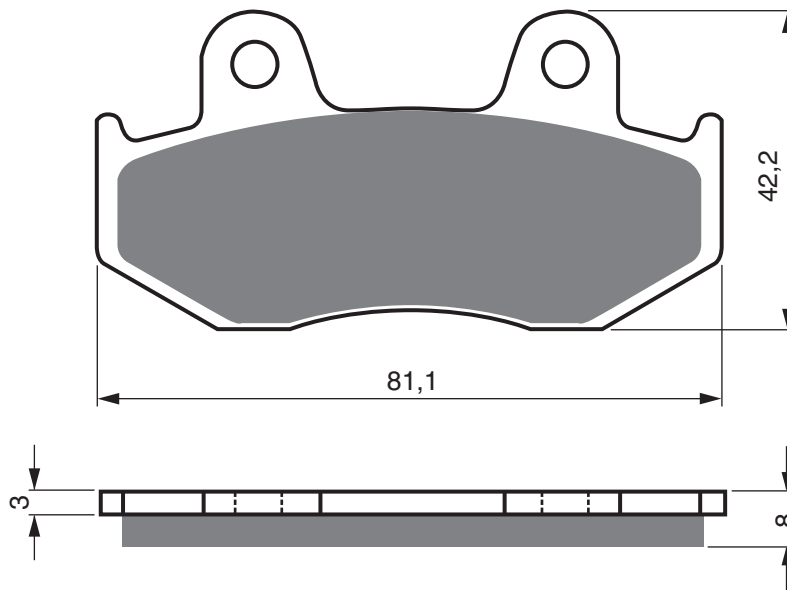

PART NUMBER

102

AD

K1

K5

K5-LX

S3

**S33
RACING**

HONDA

CR	125	RE/RF	1984 - 1985	FL
CR	125	RG	1986 - 1986	FL
XL	125	RF/RH	1985 - 1986	FL
MTX	200	RWF	1985 - 1985	FL
XL	200	R	1985 - 1985	FL
FTR	223	(MC34) Y2/A2	2000 - 2002	FL
ATC	250	RF/RG	1985 - 1986	FL RR
CH	250	F/G Spacy	1985 - 1986	FL
CR	250	RE/RF	1984 - 1985	FL
CR	250	RG	1986 - 1986	FL
TRX	250	RG/RH/RJ/RK	1986 - 1989	RR

XL	250	R (MD11/D447)	1984 - 1987	FL
XR	250	RE/RF/RG/RH	1984 - 1987	FL
CR	500	RE/RF/RG	1984 - 1986	FL
XR	500	RD/RE	1984 - 1985	FL
XL	600	RD/LD/LRE/LE/RF/RG/RH	1983 - 1987	FL
XR	600	RF/RG/RH	1985 - 1987	FL

KAWASAKI

SC	250	A1 (Epsilon 250)	2002 - 2003	RR

SUZUKI

AN	250	W/X/Y Burgman/Skywave	1998 - 2000	RR
AN	400	X/Y Burgman/Skywave	1999 - 2000	RR

EQUIVALENTS OEM

69100 14840	69100 14860	43082 S003