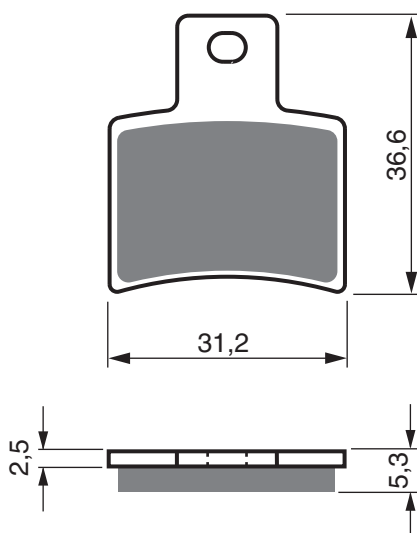

PART NUMBER

202

AD

S3

MINIMOTO

New

FL

Disc Brake Pads