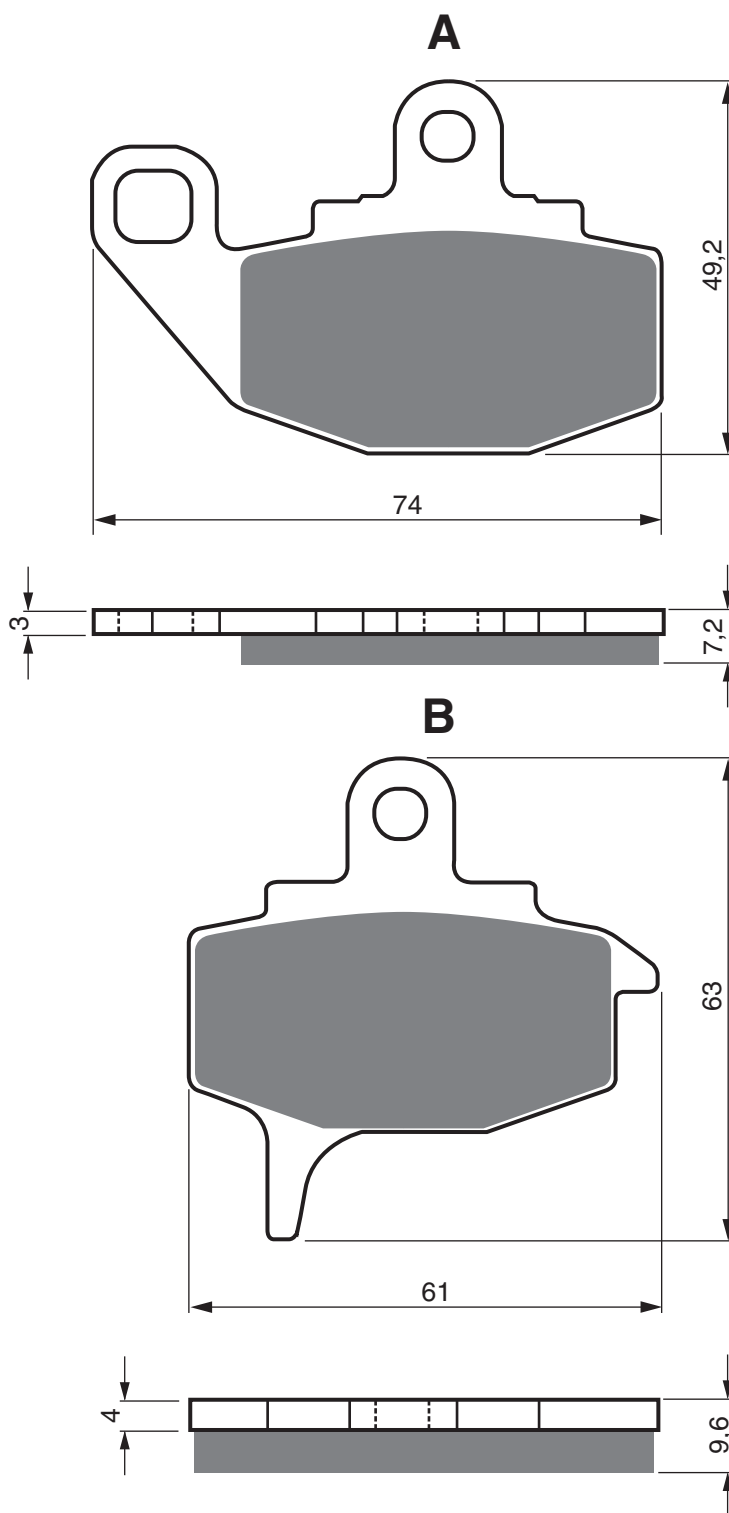

PART NUMBER

035

AD

K1

K5

S3

KAWASAKI

KX	125	E2/F1	1987 - 1988	FL
KX	250	E1/F1	1987 - 1988	FL
KX	500	C1/D1	1987 - 1988	FL
KLR	650	A1-A3	1987 - 1989	FL

EQUIVALENTS OEM

43082 1072

43082 1078