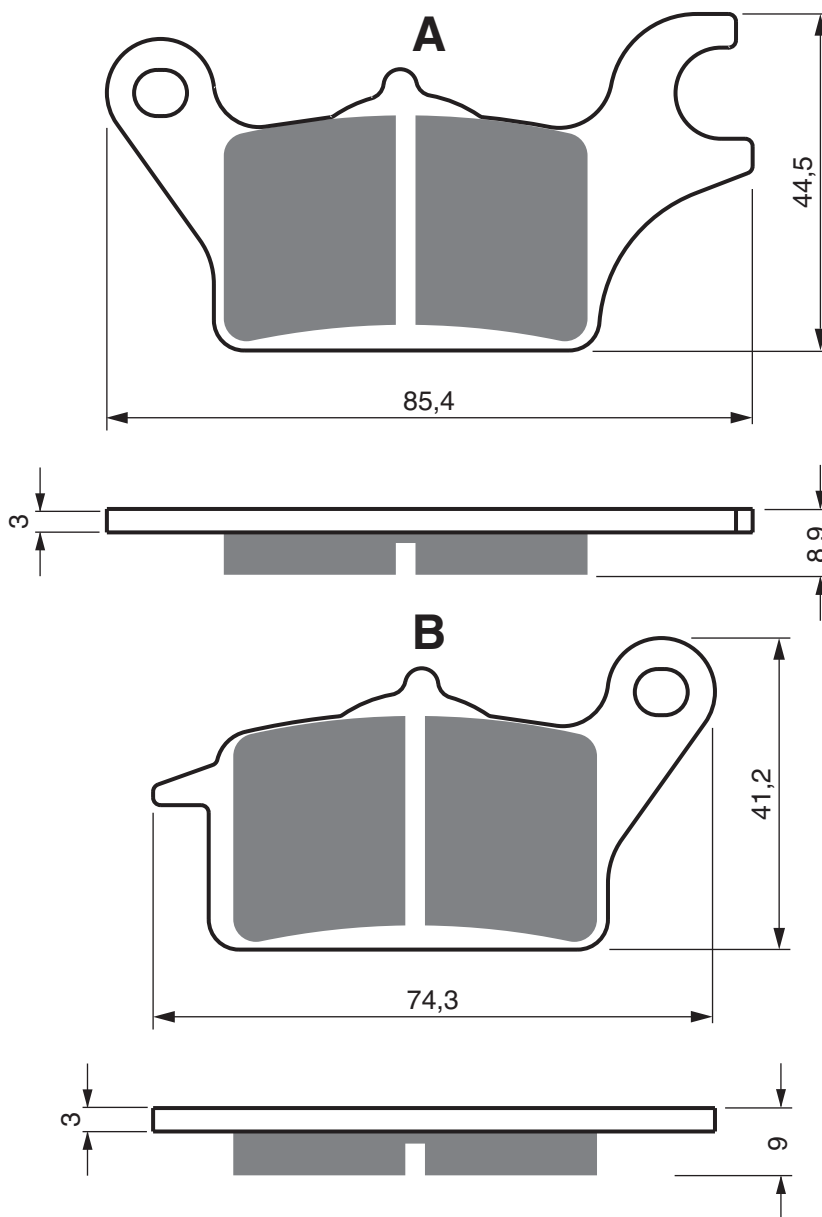

AD

S3

S33
RACING

PART NUMBER

357

YAMAHA

MW	125	Tricity Scooter	2014 - 2016	FR
MWS	125	Tricity Scooter (3 Wheeler)	2017 - 2018	FR

EQUIVALENTS OEM

2CM F5805 10