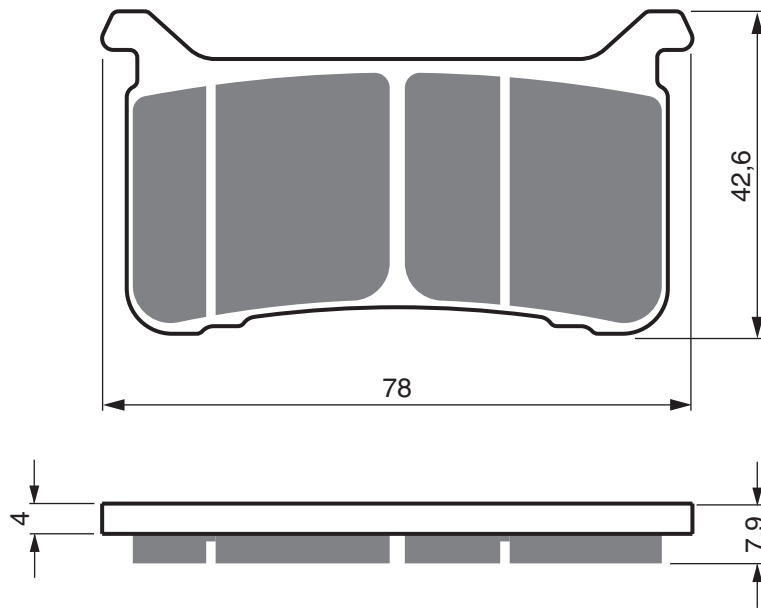

PART NUMBER

386

AD

S3

S33
RACING

HONDA

CBR	600	RR	2017 - 2020	FL	FR
CBR	600	RR ABS	2017 - 2021	FL	FR
VFR	800	XH/XJ (Crossrunner/ABS)	2017 - 2018	FL	FR
CB	1 000	R (ABS Model)	2017 - 2020	FL	FR
CBR	1 000	RAH/RAJ Fireblade (C-ABS / Tokico Front Caliper)	2017 - 2020	FL	FR
CBR	1 000	RRH/RRJ Fireblade (C-ABS/Tokico Front Caliper)	2017 - 2020	FL	FR
PVT	1 000	RS Pursuer	2017 - 2018	FL	FR
CB	1 100	RS	2018 - 2018	FL	FR

EQUIVALENTS OEM

06455-MJM-D41

06455-MKF-D41