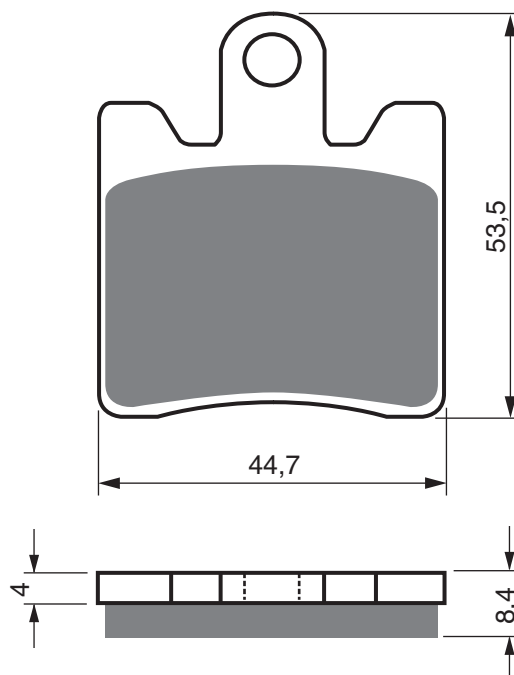

PART NUMBER

326

AD

S3

**S33
RACING**

1 set = 4 pcs

TRIUMPH

1 215	Trophy SE	2012 - 2017	FL	FR
1 215	Trophy	2012 - 2016	FL	FR

YAMAHA

FJR	1 300	A (ABS)	2006 - 2009	FL	FR
FJR	1 300	A (ABS)	2010 - 2012	FL	FR
FJR	1 300	A (ABS)	2013 - 2020	FL	FR
FJR	1 300	AE (Electronic Suspension Adjustment/USD Forks)	2014 - 2021	FL	FR
FJR	1 300	AS (ABS/Electric Shift)	2006 - 2009	FL	FR
FJR	1 300	AS (ABS/Electric Shift)	2010 - 2012	FL	FR
FJR	1 300	AS (ABS/Electric Shift)	2013 - 2021	FL	FR
XV	1 900	A Midnight Star	2011 - 2013	FL	FR
XV	1 900	ACFD Midnight Star/Handlebar Fairing	2013 - 2016	FL	FR
XVS	1 900	A (Midnight Star 3 Spring Clutch)	2011 - 2013	FL	FR
XVS	1 900	A (Midnight Star 3 spring clutch)	2013 - 2016	FL	FR

EQUIVALENTS OEM

3P6 W0045 00	1CR W0045 00	T2022395	202239

Disc Brake Pads