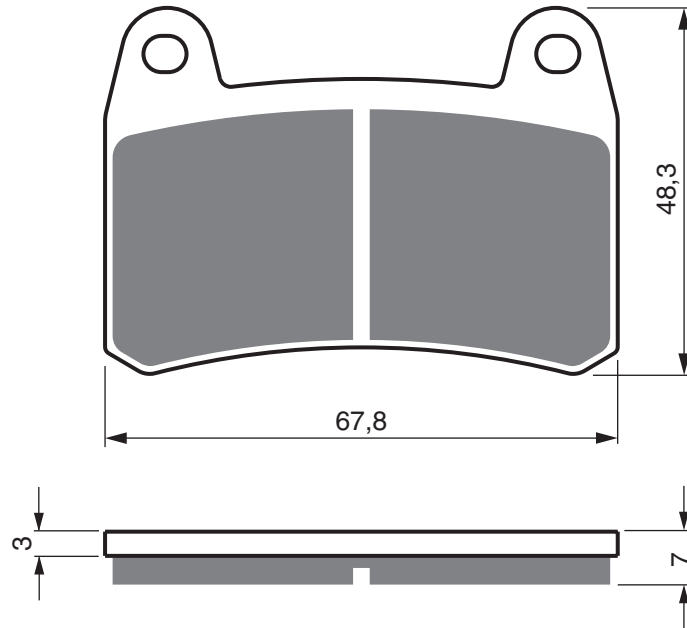

PART NUMBER

361

AD

S3

**S33
RACING**

BENELLI

125	Leoncino 125	2018 - 2020	FL
TRK 125		2018 - 2020	FL
TNT 200	Tornado Naked T (200cc)	2017 - 2018	FL
250	Leoncino	2018 - 2020	FL
BN 251		2014 - 2018	FL
TRK 251		2018 - 2020	FL
TNT 300	Tornado Naked T 300cc	2016 - 2018	FL
302 R		2017 - 2020	FL
302 S		2018 - 2020	FL
BN 302		2015 - 2016	FL
BN 302		2017 - 2018	FL
BN 302		2017 - 2018	FR
402 S		2018 - 2018	FL

CF MOTO

CF 150	-3 (150NK)	2015 - 2015	FL

GENERIC

125	Code S (4T)	2012 - 2016	FL
125	Code X (4T)	2012 - 2016	FL
125	Worx (4T)	2012 - 2016	FL
GRS 125		2013 - 2016	FL
150	Code S (4T)	2012 - 2016	FL
150	Code X (4T)	2012 - 2016	FL
150	Worx (4T)	2012 - 2016	FL
200	Code S (4T)	2012 - 2016	FL
200	Code X (4T)	2012 - 2016	FL

KEEWAY

RKV 125		2010 - 2014	FL
RKV 150		2013 - 2014	FL
RKX 150		2013 - 2014	FL
RKV 200	S	2014 - 2014	FL
RKV 200	S Factory	2014 - 2014	FL
RKX 200		2013 - 2014	FL

W.K.BIKES

NK 150		2015 - 2015	FL

EQUIVALENTS OEM

45120 J80 0000