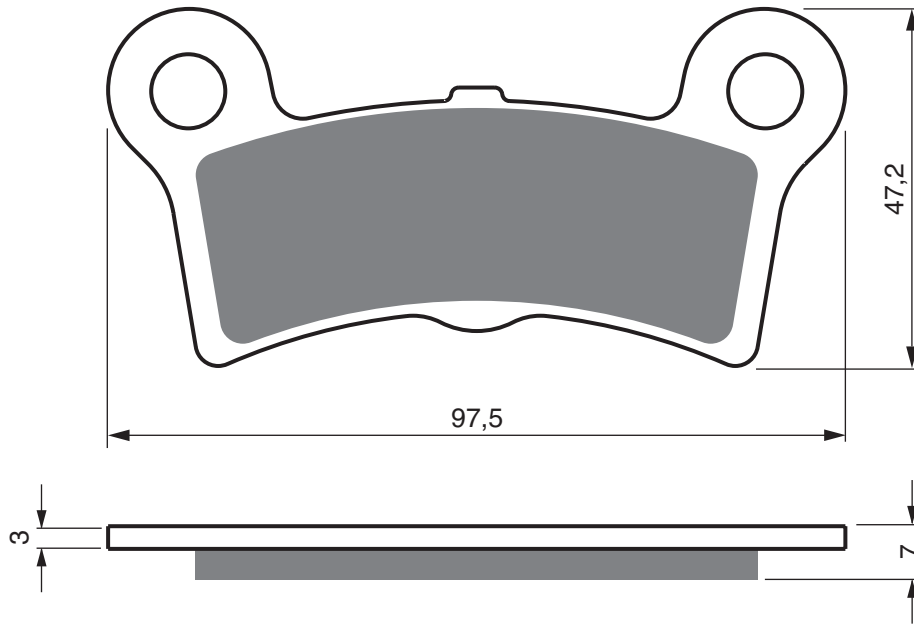

EQUIVALENTS OEM

41 300 033

PART NUMBER

354

AD

S3

**S33
RACING**

1 set = 4 pcs