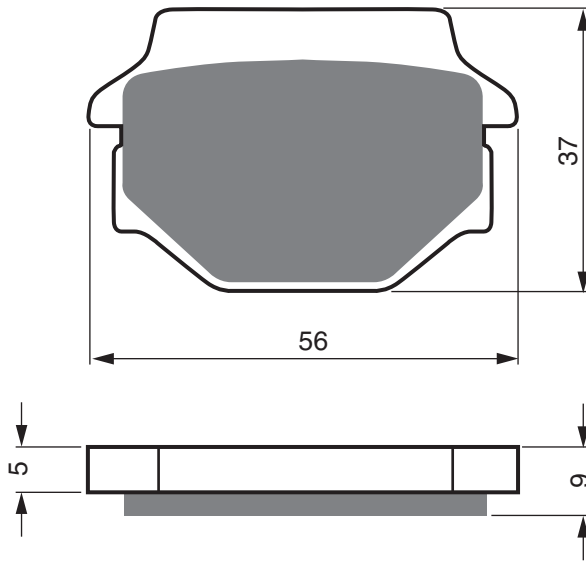

PART NUMBER

084

AD **K1** **K5** **S3**

A

B