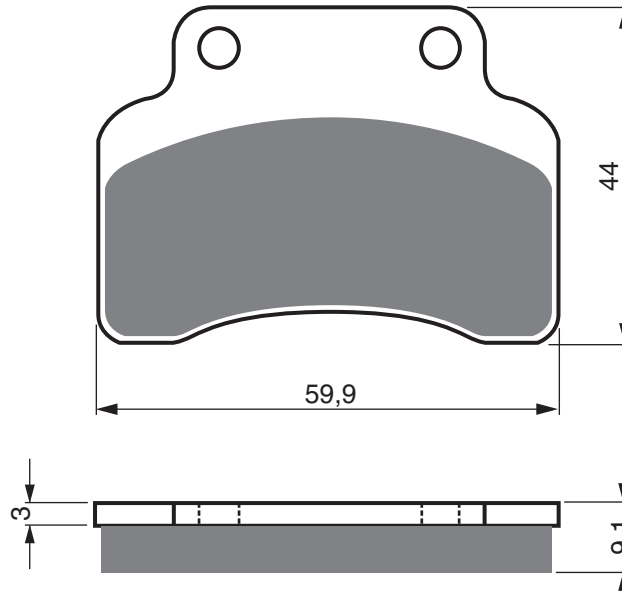

AD

S3

AJS

50	Digita	2013 - 2015	FL
50	Exactly	2008 - 2011	FL
50	Firefox	2013 - 2015	FL
125	Exactly Scooter (4T)	2008 - 2015	FL

BAOTIAN

BT 49	QT-12 Rebel (4T)	2006 - 2011	FL

BEELINE

50	Veloce	2008 - 2010	FL
50	Veloce GT	2008 - 2010	FL

BENELLI

50	Quattro Nove X (All Rear Drum models)	2008 - 2009	FL
50	Quattro Nove X (all models/rear disc model)	2010 - 2016	FL RR
49X 50	Scooter	2007 - 2007	FL

BRANSON

BS 50	Cuba	2008 - 2008	FL
BS 50	Sting	2008 - 2008	FL

CAGIVA

50	Nag Scooter	2008 - 2008	FL

CPI

50	Aragon	2007 - 2009	FL
50	Aragon Club	2007 - 2012	FL
50	Aragon S-Line	2007 - 2012	FL
50	Argon GP Paddock	2008 - 2012	FL
50	Formula Basic	2007 - 2008	FL
50	Formula R	2007 - 2008	FL
50	Freaky	2007 - 2007	FL
50	Hussar	2003 - 2005	FL
50	Oliver (All Models)	2006 - 2012	FL
50	Popcorn	2003 - 2006	FL
GP 50	Aragon	2007 - 2012	FL
125	Aragon S-Line	2007 - 2012	FL
GP 125	Aragon	2007 - 2012	FL
125	Ona (4T)	2004 - 2006	FL RR

125	Scoo (4T)	2004 - 2006	FL	RR

GARELLI

50	Flexi	2009 - 2012	FL	
50	Tesse (2T/4T)	2008 - 2010	FL	
GP 50	(2T)	2009 - 2010	FL	
VIP 50		2007 - 2007	FL	
XO 50	(2T/4T)	2009 - 2009	FL	
XO 50	(TM 50 QT-31) (2T/4T)	2010 - 2012	FL	RR
125	Flexi	2009 - 2012	FL	

GENERIC

50	Cracker (2T/4T)	2009 - 2018	FL
50	Epico Electric	2012 - 2013	FL
50	Evolution (2T)	2010 - 2011	FL
50	Ideo	2005 - 2005	FL
50	Race 2 (2T/4T)	2010 - 2014	FL
50	Roc	2008 - 2011	FL
50	Sirion (2T/4T)	2012 - 2018	FL
50	Stroke	2008 - 2008	FL
50	Toxic Sport (2T)	2012 - 2018	FL
GT 50	Race Explorer	2009 - 2009	FL
XOR 50		2005 - 2014	FL
125	Race 2 (4T)	2010 - 2014	FL
125	Sirion (4T/Rear Drum Model)	2012 - 2018	FL
125	Soho	2006 - 2015	FL
125	Stroke	2008 - 2008	FL
XOR 125		2005 - 2011	FL
150	Soho	2006 - 2015	FL

GOES

50	Slam (Scooter)	2010 - 2012	FL
G 50	RT (Scooter)	2013 - 2014	FL
125	Wiki (Scooter)	2010 - 2012	FL

G HP POWER

G 125	RT Retro (Scooter)	2010 - 2012	FL
50	Tin (4T/4V)	2010 - 2012	FL