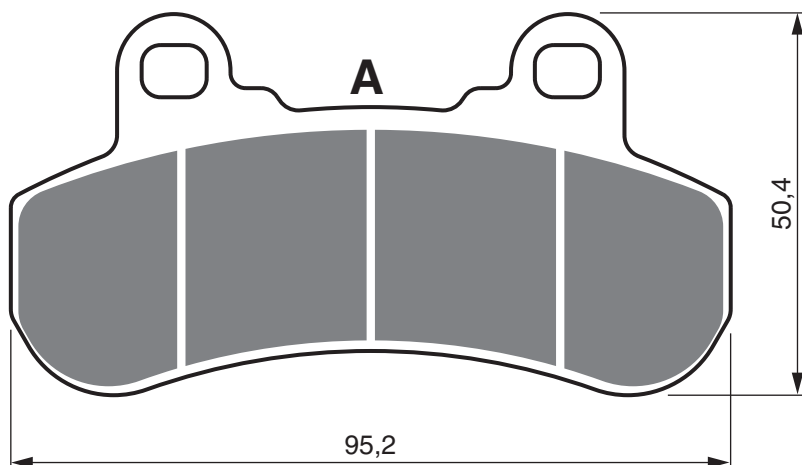

PART NUMBER

376

AD

K1

K5

S3

**S33
RACING**

CAN-AM

500	Defender HD5	2017	2019	FR	RR
500	Traxter HD5	2017	2019	FR	RR
500	Traxter T HD5	2018	2019	FR	RR
799	Defender	2016	2016	FR	
799	Defender DPS	2016	2016	FR	
799	Defender HD8	2017	2019	FR	
799	Defender Max HD8	2018	2019	FR	
799	Defender XT	2016	2016	FR	
799	Defender XT Cab	2016	2016	FR	
800	Maverick Trail R EFI	2018	2018	FR	RR
800	Traxter HD8	2017	2019	FR	RR
800	Traxter T HD8	2018	2019	FR	RR

976	Defender	2016	2016	FR	
976	Defender DPS	2016	2016	FR	
976	Defender HD10	2017	2019	FR	
976	Defender XT	2016	2016	FR	
976	Defender XT Cab	2016	2016	FR	
1 000	Maverick X3 Turbo	2018	2018	FR	RR
1 000	Maverick X3 Turbo R	2018	2018	FR	RR
1 000	Maverick Trail EFI	2018	2018	FR	RR
1 000	Maverick X3	2017	2017	FR	RR
1 000	Maverick X3 Max Turbo	2017	2018	FR	RR
1 000	Maverick X3 Max Turbo R	2018	2018	FR	RR
1 000	Traxter HD10	2017	2019	FR	RR
1 000	Traxter Max HD10	2018	2019	FR	RR
1 000	Traxter T HD10	2018	2019	FR	RR
	Maverick X3	2018	-		

EQUIVALENTS OEM

715 900 380

715 900 387