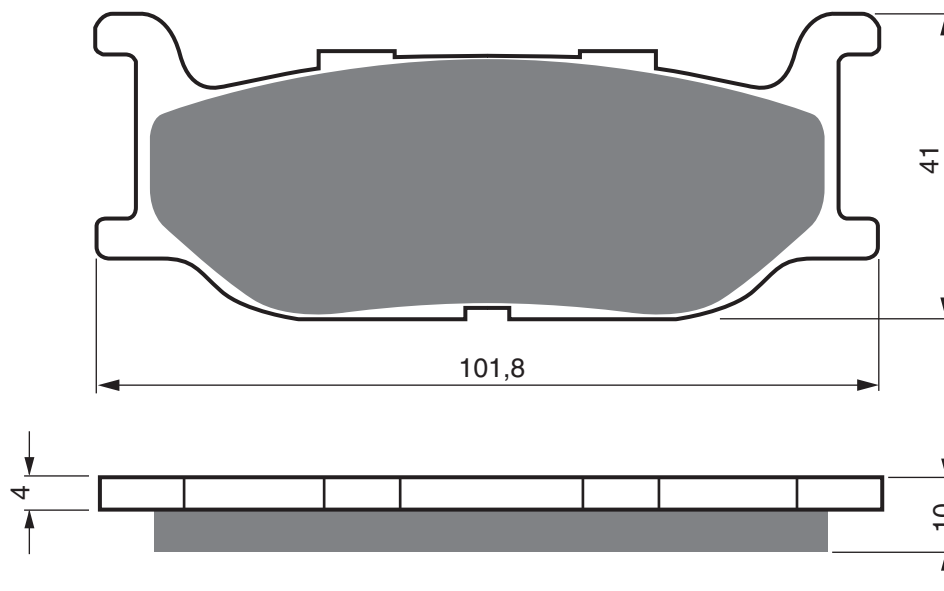

PART NUMBER

048

AD

S3

**S33
RACING**

CF MOTO

CF	250	T-5 V5 Custom	2011 - 2012	FL

KYMCO

AK	550		2017 - 2019	RR

MOTOM

	125	Transcity	2008 - 2009	FL
	250	Transcity	2008 - 2009	FL

SYM

SB	125	N - Wolf (Carb Model/Drum Rear)	2011 - 2015	FL

YAMAHA

FZX	250	Zeal (3YX1/2/4)	1991 - 1992	FL
SRV	250	"Soulfulwin/Renaissa" (4DN1-6)	1992 - 1997	FL
SR	400	(2RD)	2014 - 2017	FL
XP	400	Majesty	2004 - 2004	FL
XVS	400		1996 - 1996	FL
XP	500	N/P/R T-Max	2001 - 2003	FL
XV	535	/535 S "Virago"	1995 - 2003	FL
XJ	600	N	1995 - 1997	FL

XJ	600	S "Diversion"	1992 - 1997	FL
XVS	650	A Dragstar Classic	1998 - 2007	FL
XVS	650	Drag Star	1997 - 2004	FL
XV	750		1994 - 1997	FL FR
XJ	900	S Diversion	1995 - 2003	FL FR
SCR	950	(XVS 950XR-A)	2017 - 2018	FL FR
XV	950	CU - XVS 950	2014 - 2016	FL
XV	950	R-XVS 950 (2DE/Remote Reservoir Rear Shocks)	2014 - 2020	FL
XV	950	Racer (Remote Reservoir Rear Shocks)	2015 - 2016	FL
XVS	950	(Non ABS/Standard rear shocks)	2014 - 2014	FL FR
XVS	950	A Midnight Star	2009 - 2013	FL FR
XVS	950	ABS (1XC1) (Standard rear shocks)	2014 - 2015	FL FR
XV	1 100	Virago	1994 - 1998	FL FR
XVS	1 300	CU Custom	2014 - 2017	FL FR
XVZ	1 300	Royal Star Venture S	2008 - 2011	FL FR
XVZ	1 300	TF "Venture Star"	1999 - 2001	FL FR
XV	1 600	A "Wildstar"	1999 - 2004	FL FR

EQUIVALENTS OEM

3YX W0045 00	4BP W0045 00	4FU W0045 00	4KM W0045 00	4TR W0045 00	4WM W0045 00	5BN W0045 00
5RU W0045 10	5S7 10045 00	803.08.01.60	43108 HMA 000A	5S7 25805 00		

Disc Brake Pads