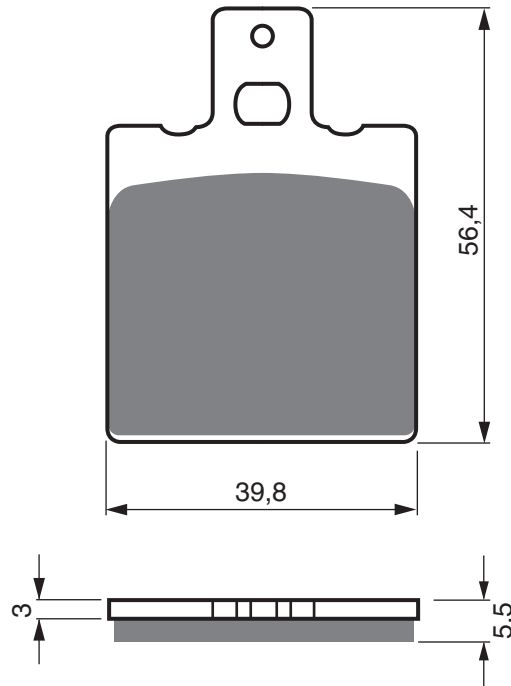

PART NUMBER

083

AD

S3

GARELLI

50	Urka	1991 - 1991	FL
125	XR/XRD Tiger	1985 - 1985	FL

GILERA

50	Rally	1987 - 1987	FL
R1/	50	1990 - 1990	FL

KTM

GXE	50 (KTM50GXE/E215)	1989 - 1989	FL
GXR	50	1989 - 1989	FL FR
MX	50	1991 - 1991	FL
MX	80	1986 - 1992	FL