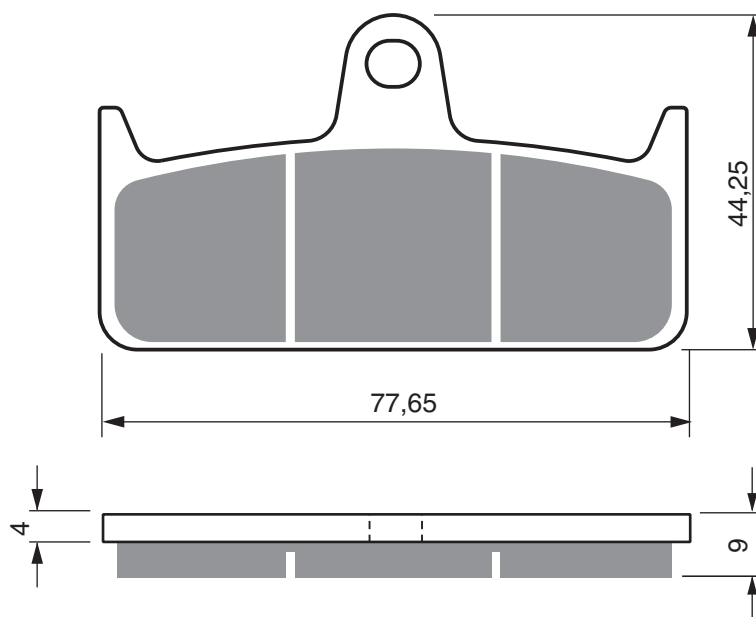

S33
RACING

GP5

GP6

GP7

GPR

PART NUMBER

301

GOLFREN

CP005 4 Piston monoblock caliper

2011 - FL

Disc Brake Pads