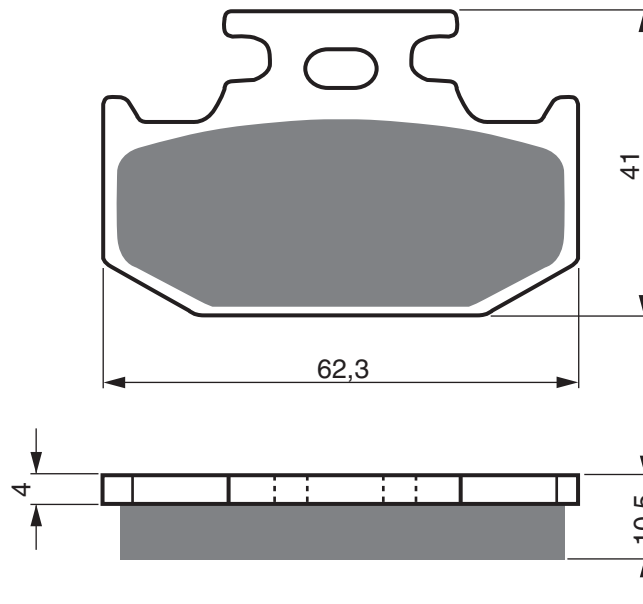

EQUIVALENTS OEM

1B7 W0045 00	4GA W0045 00	4HM W0045 00	4EB W0045 00	4716630	5VX W0045 00	5VH W0045 00
5RU W0045 00	5VU W0045 10					

Disc Brake Pads

PART NUMBER

100

- AD
- K1
- K5
- K5-LX
- S3
- S33**
RACING