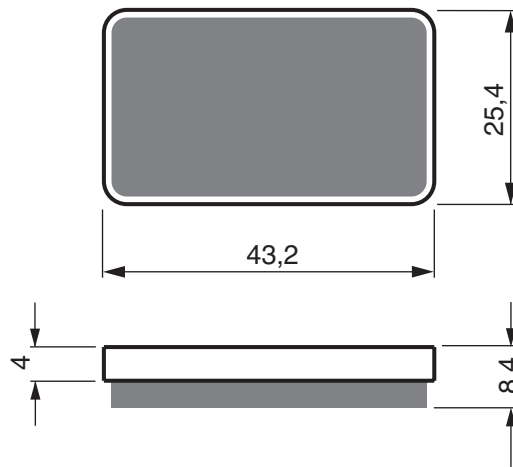

PART NUMBER

405

AD

S3

ARCTIC CAT

250	2x4 (Manual Hand Brake)	1999 - 2004	RR
250	4x4 (Manual Hand Brake)	2000 - 2004	RR
300	2x4 (Manual Hand Brake)	1998 - 2004	RR
300	4x4 (Manual Hand Brake)	1998 - 2005	RR
375	2x4 (Manual Hand Brake)	2002 - 2002	RR
375	4x4 (Manual Hand Brake)	2002 - 2002	RR
400	2x4 (FIS) (Manual Hand Brake)	2002 - 2004	RR
400	2x4 (FIS) Aut. (Manual Hand Brake)	2003 - 2004	RR
400	2x4 (Manual Hand Brake)	1998 - 2002	RR
400	4x4 (FIS) (Manual Hand Brake)	2002 - 2004	RR
400	4x4 (FIS) Aut. (Manual Hand Brake)	2003 - 2004	RR
400	4x4 (Manual Hand Brake)	1998 - 2004	RR
TBX	400 4x4 (Manual Hand Brake)	2004 - 2004	RR
454	Bear Cat 2x4/4x4 (Manual Hand Brake)	1998 - 1998	RR
500	2x4 (FIS) (Manual Hand Brake)	2002 - 2002	RR
500	2x4 (Manual Hand Brake)	2002 - 2002	RR
500	4x4 (FIS) (Manual Hand Brake)	2002 - 2003	RR
500	4x4 (FIS) Aut. (Manual Hand Brake)	2002 - 2003	RR
500	4x4 (Manual Hand Brake)	1998 - 2002	RR
TBX	500 4x4 (Manual Hand Brake)	2003 - 2004	RR
TBX	500 4x4 Aut (Manual Hand Brake)	2002 - 2002	RR
TRV	500 4x4 (Manual Hand Brake)	2003 - 2004	RR