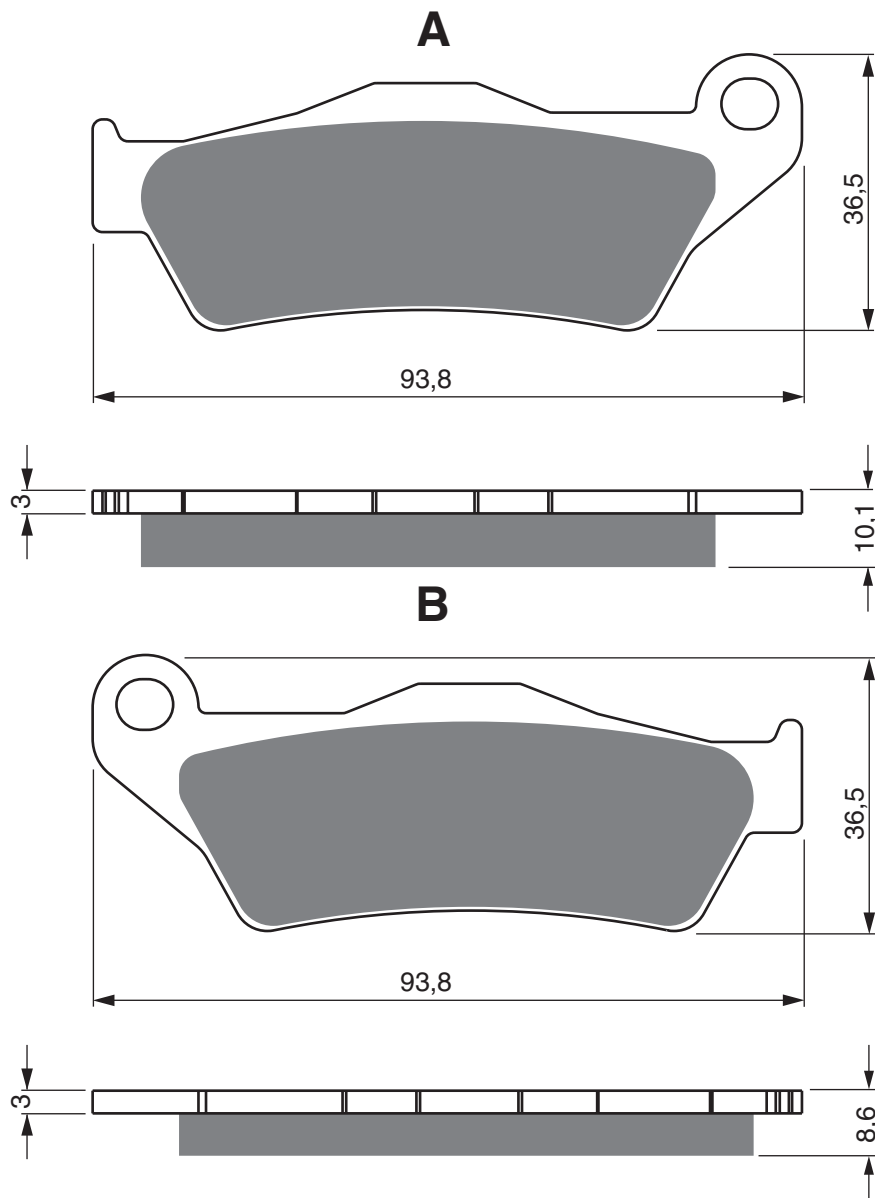

PART NUMBER

292

AD

S3

**S33
RACING**

BMW

F	800	R	2009 - 2014	RR
R	850	C (Cast Wheel/ABS)	1997 - 2000	RR
R	850	C (Spoke Wheel/ABS)	1996 - 2000	RR
R	850	GS (Std & ABS Models)	1996 - 2000	RR
R	850	R	2004 - 2006	RR
R	850	R (Cast Wheel/ABS)	1994 - 2002	RR
R	850	R (Spoke Wheel)	1994 - 1996	RR
R	850	RT	2006 - 2006	RR
R	850	RT (Cast Wheel/ABS)	1996 - 2001	RR
R	850	RT (Spoke Wheel)	1996 - 2001	RR
S	1 000	XR	2019 - 2021	RR

S	1 000	XR (Disc has fixed bobbins)	2015 - 2018	RR
R	1 100	GS (STD & ABS)	1993 - 1999	RR
R	1 100	R (Cast Wheel)	1993 - 2001	RR
R	1 100	R (Spoke Wheel)	1993 - 1996	RR
R	1 100	RT (Cast Wheel/ABS)	1994 - 2001	RR
R	1 100	RT (Spoke Wheel)	1994 - 2001	RR
R	1 100	S (ABS)	1996 - 2000	RR
R	1 100	S (ABS)	2000 - 2006	RR
R	1 100	S (Non ABS)	2000 - 2003	RR
R	1 150	GS (EVO - R21/0415/0495)	2001 - 2003	RR
R	1 150	GS (R21/0415/0495)	1998 - 2001	RR