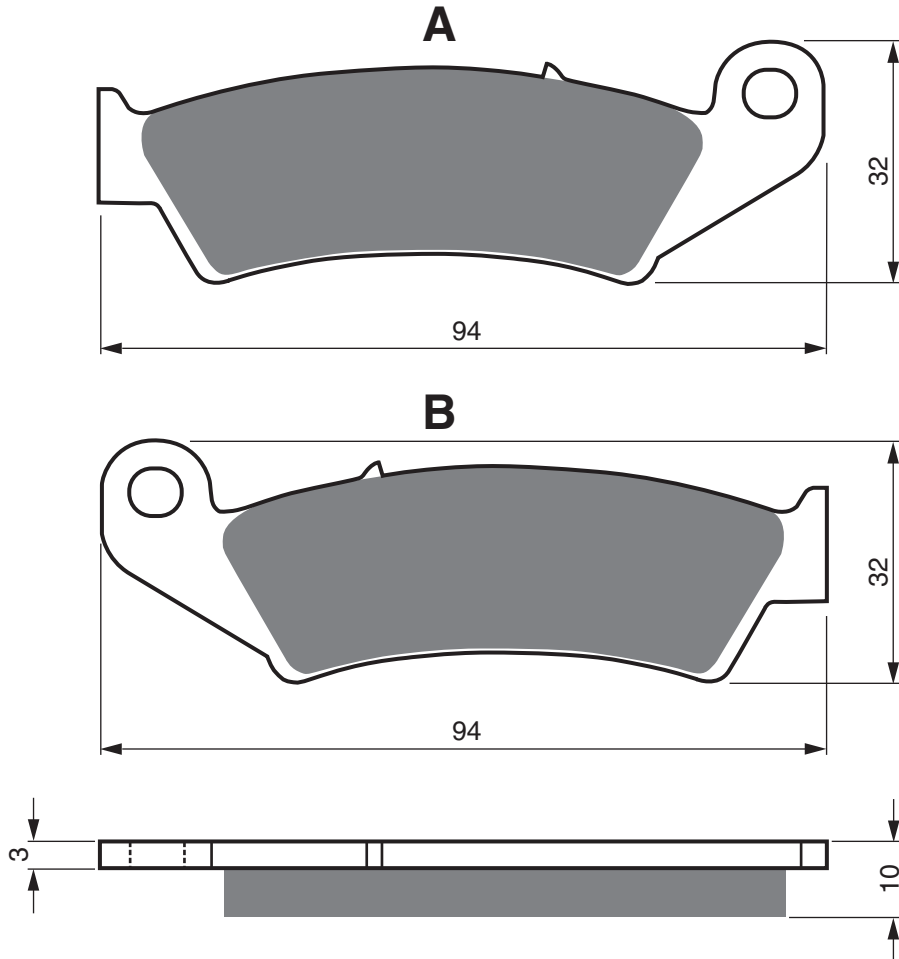

PART NUMBER

052

AD

S3

**S33
RACING**

HONDA

NSR	250	R2R/R3R (MC28-110)	1994 - 1994	RR
NSR	250	R2T/R3T (MC28-120)	1994 - 1994	RR
NSR	250	RR (MC28-100)	1994 - 1994	RR
RVF	400	RR/RR-II/RT/RT-II (NC35)	1994 - 1996	RR
VFR	400	R3K/R3N/R3L/R3M (NC30)	1989 - 1992	RR
NR	750	N	1992 - 1992	RR
RVF	750	RR/RS (RC45)	1994 - 1998	RR
VFR	750	RJ/RK/RL (RC30)	1988 - 1990	RR

EQUIVALENTS OEM

06435 MR7 P00

43105 MR7 007A

43105 MR7 017A

43105 MT7 405

43106 MR7 007B

43106 MR7 017B