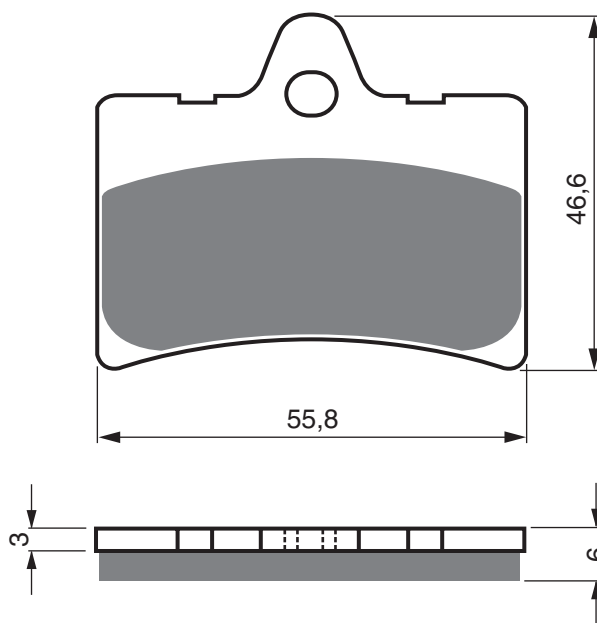

PART NUMBER

066

AD

S3

APRILIA

280	Climber	1994 - 1996	RR

BETA

	Gara	1993 - 1995	RR
260	Synt	1993 - 1995	RR
260	Techno	1995 - 1995	RR

CAGIVA

50	Blues	1993 - 1995	FL
50	Prima	1992 - 1994	FL
50	Super City	1993 - 1995	FL
80	Prima	1992 - 1994	FL
80	Super City	1993 - 1995	FL

EQUIVALENTS OEM

800066937