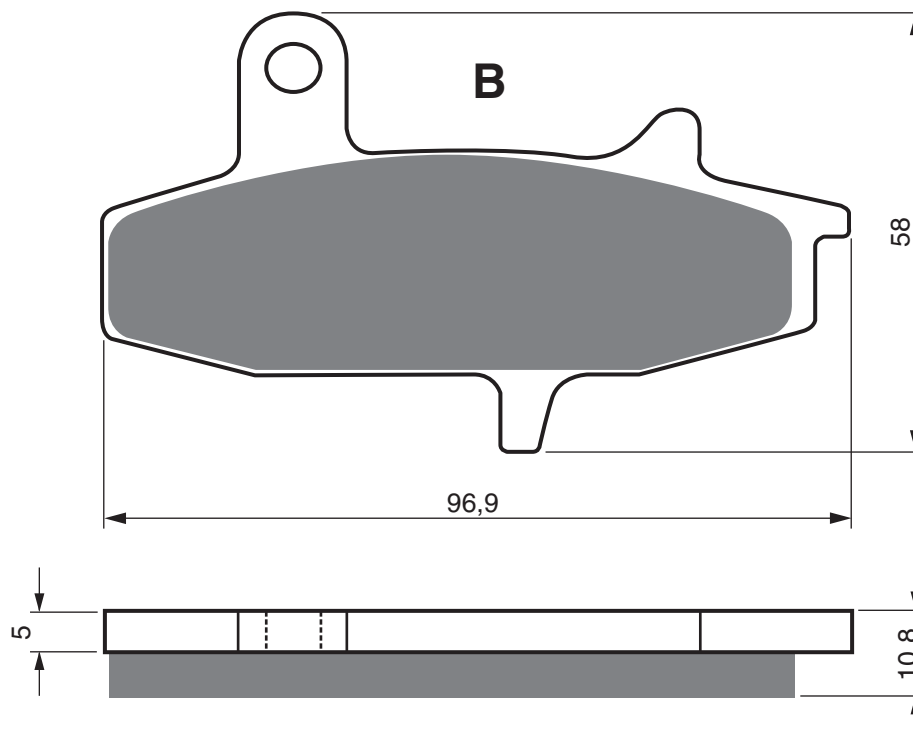

PART NUMBER

036

AD   **S3**

SUZUKI

DR	650	RL/RM (SP41A)	1990 - 1991	FL
DR	650	RSL/RSM (SP42A)	1990 - 1991	FL
DR	650	RSEM/RSEN/RSEP (SP43A/B)	1991 - 1993	FL
DR	650	RUN/RN/RUP/RP (SP44A/B)	1992 - 1993	FL

DR	650	RER/RES (SP45A/B)	1994 - 1995	FL
DR	750	SJ	1988 - 1988	FL
DR	750	SK	1989 - 1989	FL
DR	800	SL	1990 - 1990	FL

EQUIVALENTS OEM

5 930 044 850